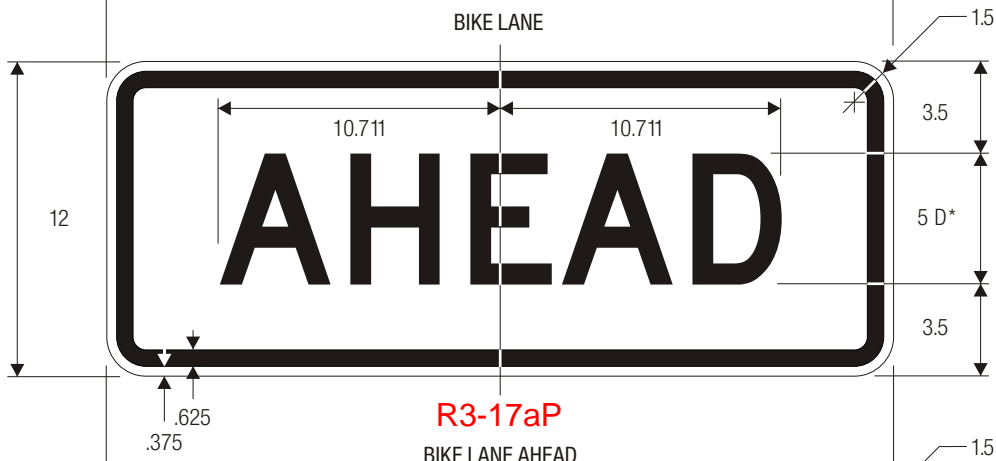

R3-17
BIKE LANE

R3-17aP
BIKE LANE AHEAD

R3-17bP
BIKE LANE ENDS

*Series 2000 Standard Alphabets.

COLORS: LEGEND — BLACK
BACKGROUND — WHITE (RETROREFLECTIVE)