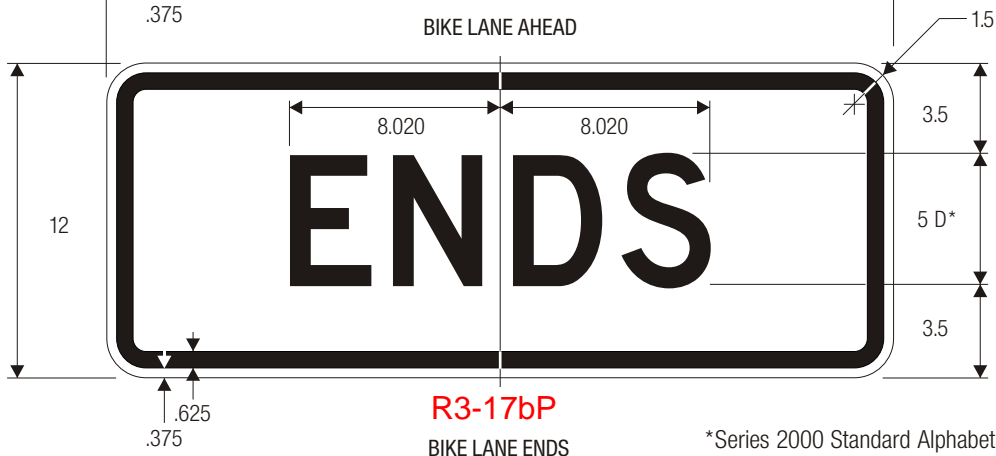

R3-17
BIKE LANE

R3-17aP
BIKE LANE AHEAD

R3-17bP
BIKE LANE ENDS

*Series 2000 Standard Alphabets.

COLORS: LEGEND — BLACK
BACKGROUND — WHITE (RETROREFLECTIVE)