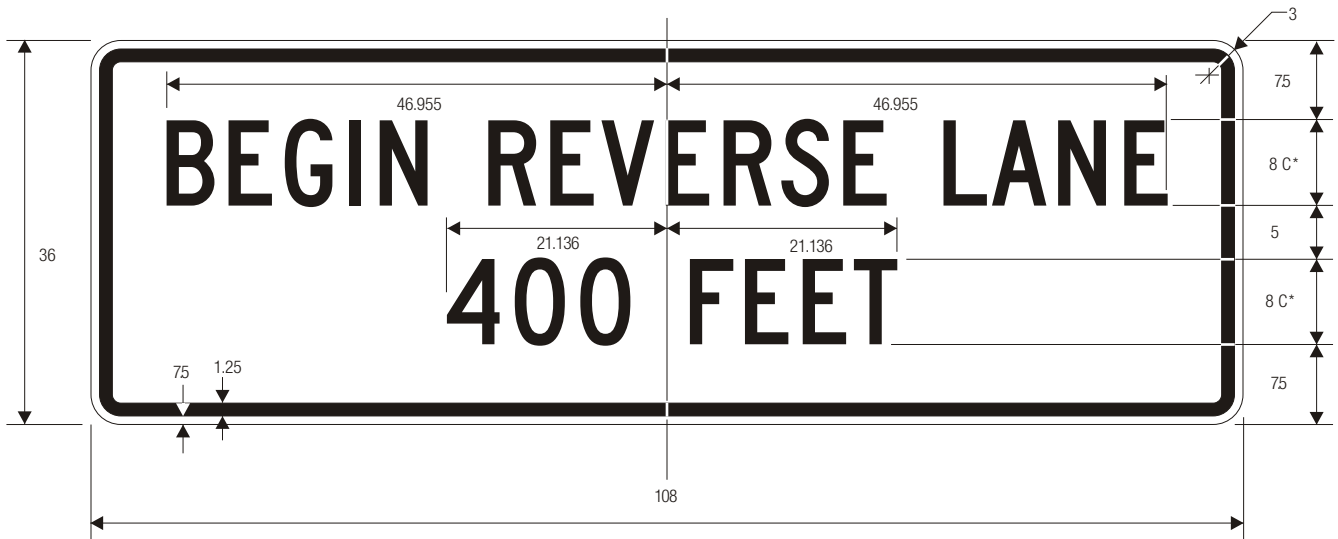

*Series 2000 Standard Alphabets.

R3-9h

ADVANCE REVERSIBLE LANE CONTROL TRANSITION

COLORS: LEGEND — BLACK
 BACKGROUND — WHITE (RETROREFLECTIVE)