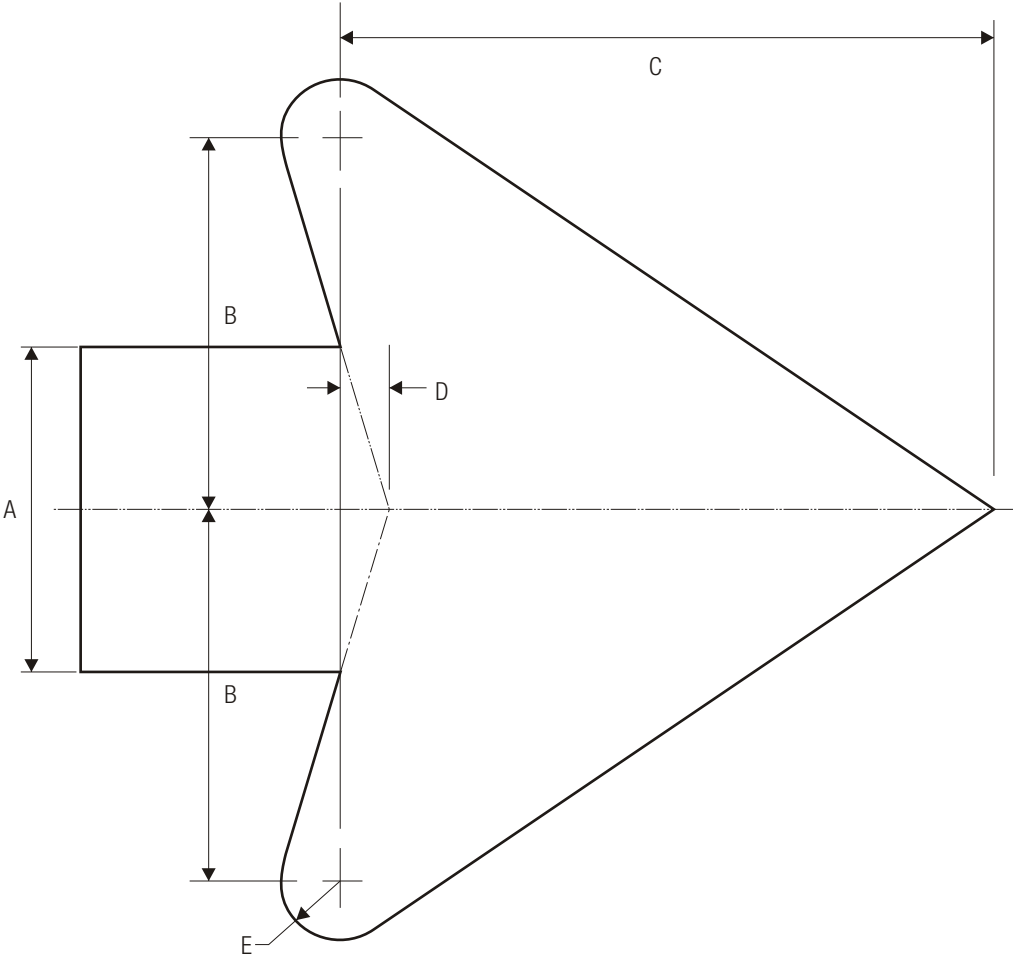

R3-9b

TWO WAY LEFT TURN ONLY (GROUND MOUNTED)

*See page 6-2 for arrow design.

C

A	B	C	D	E	F	G	H	J	K	L	M
24	36	.375	.625	2.5	3 E	1.5	16	1.5	8.438	5.75	8
36	48	.625	.875	3.5	5 E	1.5	20	2.25	14.063	9.5	12

N	P	Q	R	S
2.5	6	2	5.313	1.5
3	8	3	9.875	2

COLORS: LEGEND — BLACK
 BACKGROUND — WHITE (RETROREFLECTIVE)

STANDARD ARROW DETAILS

A	B	C	D	E
2	2.313	4.063	.313	.375
2.25	2.625	4.5	.375	.438
2.5	2.875	5.063	.375	.5
2.625	3	5.25	.375	.5
2.75	3	5.563	.438	.563
3	3.5	6.125	.438	.563
3.125	3.625	6.375	.5	.625
3.25	3.75	6.625	.5	.625
3.313	3.813	6.688	.5	.688
3.5	4	7.125	.563	.688
3.75	4.313	7.625	.563	.75
4	4.625	8.125	.625	.813
4.063	4.75	8.25	.625	.813
4.25	4.875	8.625	.625	.813
4.375	5	8.875	.688	.875
4.5	5.188	9.125	.688	.875