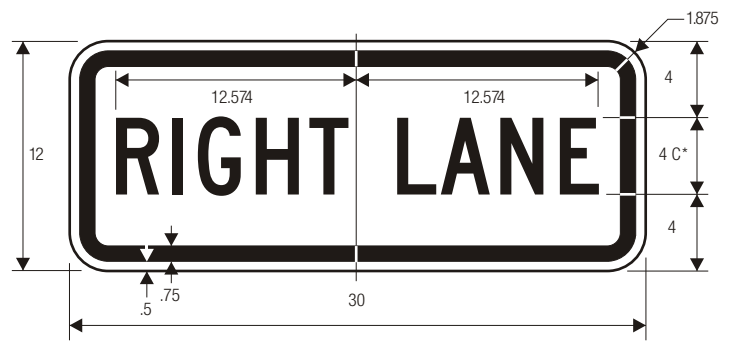

R3-5b

R3-5f

R3-5c

R3-5g

R3-5d

R3-5e

*Series 2000 Standard Alphabets.

LANE CONTROL PLAQUES

COLORS: LEGEND — BLACK
 BACKGROUND — WHITE (RETROREFLECTIVE)