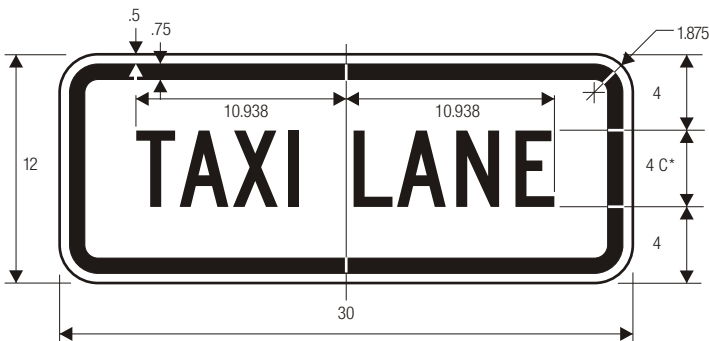

R3-5b

R3-5f

R3-5c

R3-5g

R3-5d

R3-5e

*Series 2000 Standard Alphabets.

LANE CONTROL PLAQUES

COLORS: LEGEND — BLACK
 BACKGROUND — WHITE (RETROREFLECTIVE)