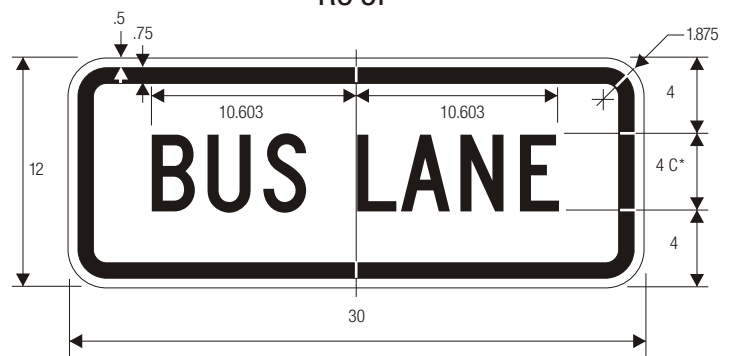

R3-5b

R3-5f

R3-5c

R3-5g

R3-5d

R3-5e

*Series 2000 Standard Alphabets.

LANE CONTROL PLAQUES

COLORS: LEGEND — BLACK
 BACKGROUND — WHITE (RETROREFLECTIVE)