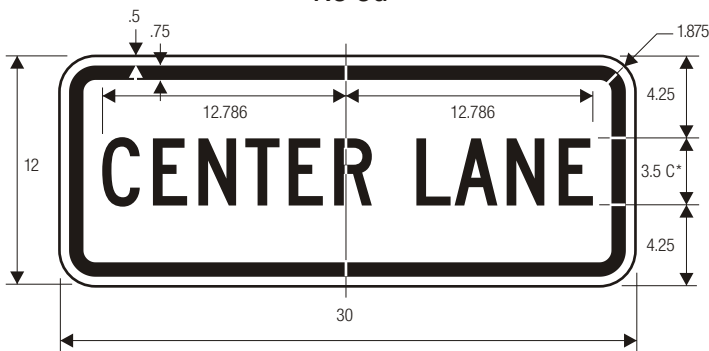

R3-5b

R3-5f

R3-5c

R3-5g

R3-5d

R3-5e

*Series 2000 Standard Alphabets.

LANE CONTROL PLAQUES

COLORS: LEGEND — BLACK
 BACKGROUND — WHITE (RETROREFLECTIVE)