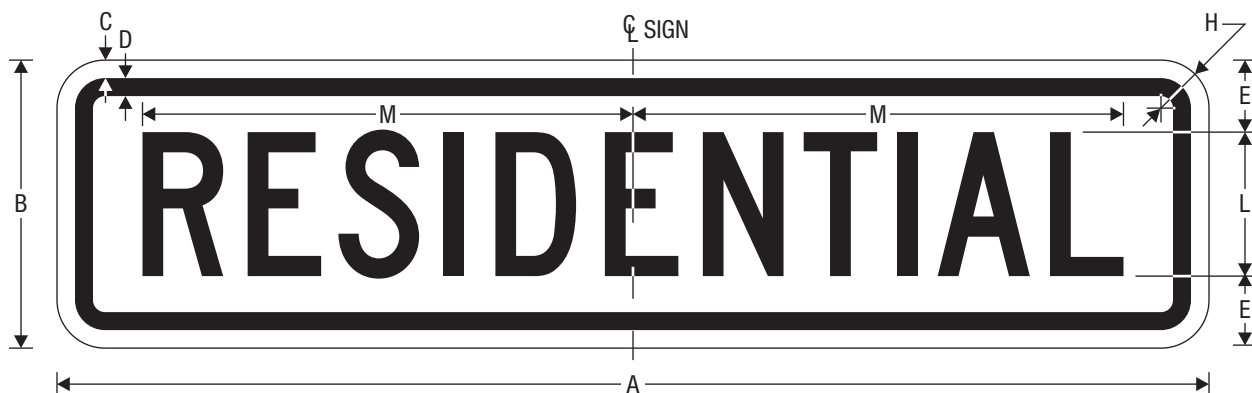

R2-5aP
CITYWIDE (PLAQUE)

R2-5bP
NEIGHBORHOOD (PLAQUE)

R2-5cP
RESIDENTIAL (PLAQUE)

- * Increase character spacing 50%.
- ** Reduce character spacing 20%.

| A | B | C | D | E | F | G | H | J | K | L | M |
|----|---|-------|-------|-----|------|--------|-----|-------|--------|-------|--------|
| 24 | 6 | 0.375 | 0.375 | 1.5 | 3 D* | 9.484 | 1 | 3 B | 10.354 | 3 C | 10.219 |
| 30 | 9 | 0.375 | 0.625 | 2.5 | 4 D* | 12.646 | 1.5 | 4 B** | 13.006 | 4 C** | 12.981 |

COLORS: LEGEND, BORDER – BLACK
BACKGROUND – WHITE (RETROREFLECTIVE)