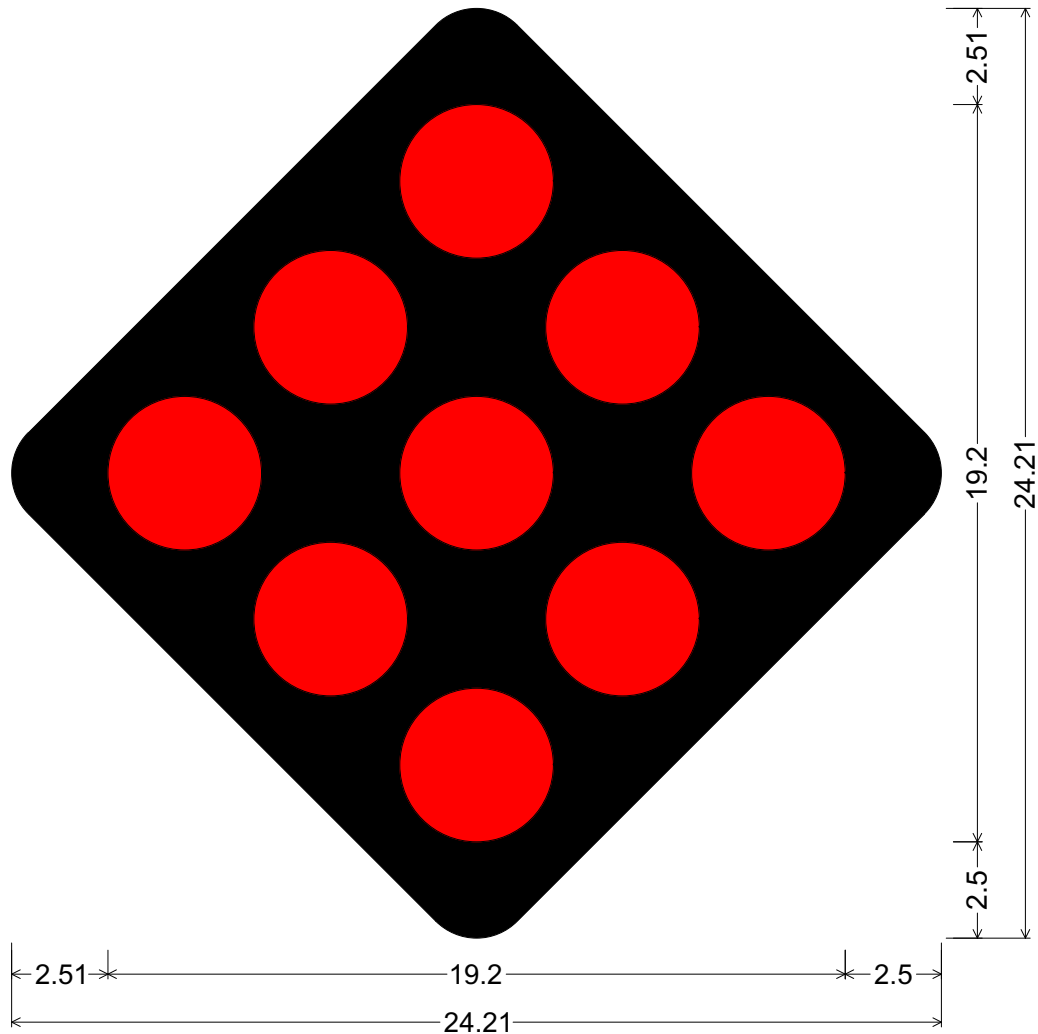

CODE: OM4-2
SIZE: 18" x 18"
Standard

OM4-2; 18.00" across sides 1.50" Radius, No border, Black;
Reflector Grid (9 x 4" reflective elements, spaced 5.375" on centers;

Colors:

Reflective Elements: Red (Reflective)

Background: Black (Non-Reflective)

All dimensions are in inches

Designed By: R. C. Moeur

Issue Date: March 2017