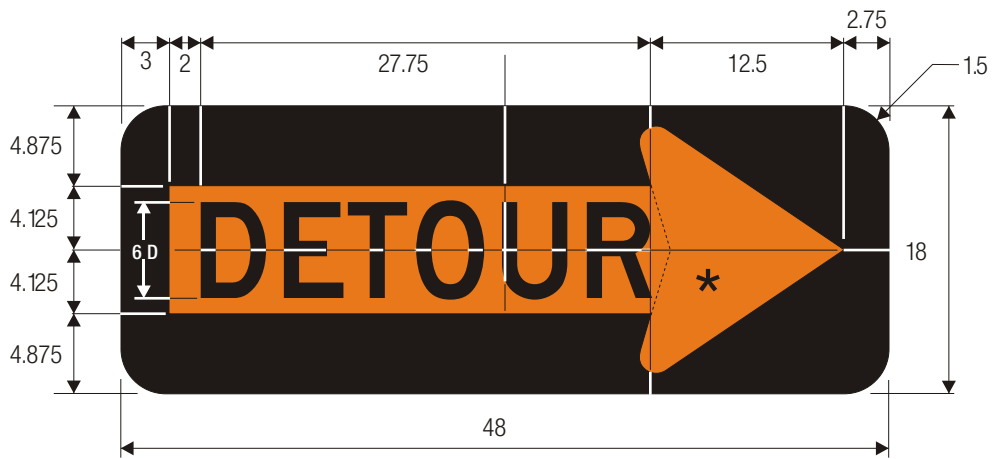

M4-10L
DETOUR (INSIDE ARROW)

M4-10R
DETOUR (INSIDE ARROW)

TTC SIGN COLORS:
 LEGEND — BLACK
 BACKGROUND— ORANGE (RETROREFLECTIVE)

STANDARD ARROW DETAILS

A	B	C	D	E
2	2.313	4.063	.313	.375
2.25	2.625	4.5	.375	.438
2.5	2.875	5.063	.375	.5
2.625	3	5.25	.375	.5
2.75	3	5.563	.438	.563
3	3.5	6.125	.438	.563
3.125	3.625	6.375	.5	.625
3.25	3.75	6.625	.5	.625
3.313	3.813	6.688	.5	.688
3.5	4	7.125	.563	.688
3.75	4.313	7.625	.563	.75
4	4.625	8.125	.625	.813
4.063	4.75	8.25	.625	.813
4.25	4.875	8.625	.625	.813
4.375	5	8.875	.688	.875
4.5	5.188	9.125	.688	.875

A	B	C	D	E
4.75	5.438	9.625	.75	1
4.875	5.625	9.875	.75	1
5	5.75	10.125	.75	1
5.25	6	10.625	.813	1.063
5.5	6.375	11.125	.875	1.125
5.75	6.625	11.688	.875	1.125
6	6.875	12.188	.938	1.188
6.5	7.5	13.188	1	1.625
7	8	14.188	1.063	1.375
7.5	8.625	15.188	1.125	1.5
8	9.188	16.25	1.25	1.625