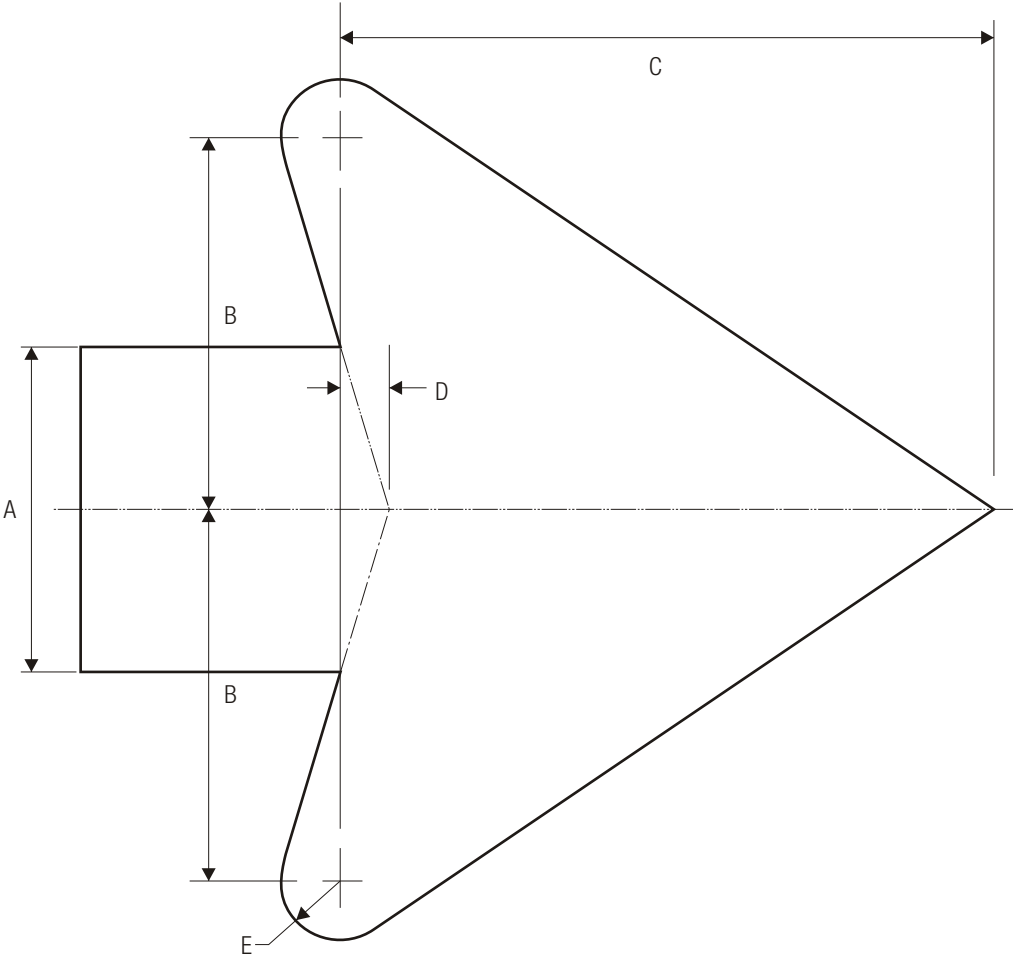

**M4-9c**  
BICYCLE DETOUR

\*Series 2000 Standard Alphabets.  
 \*\*See page 6-7 for symbol design.  
 Optically center symbol about centerline.  
 \*\*\*See page 6-2 for design details.

	A	B	C	D	E	F	G	H	J	K	L	M
<b>C</b>	30	24	.5	.75	10.207	5 D	3.802	5	12.169	7	2	5.324
	48	36	.75	1.25	15.291	8 D	5.924	6.805	19.454	11.208	3.202	8.086
	60	48	.75	1.25	20.615	10 D	7.405	10	24.318	10	4	6.925

N	P
9	1.875
13.530	3
16.812	3

TTC SIGN COLORS:  
 LEGEND — BLACK  
 BACKGROUND— ORANGE (RETROREFLECTIVE)

# STANDARD ARROW DETAILS

A	B	C	D	E
2	2.313	4.063	.313	.375
2.25	2.625	4.5	.375	.438
2.5	2.875	5.063	.375	.5
2.625	3	5.25	.375	.5
2.75	3	5.563	.438	.563
3	3.5	6.125	.438	.563
3.125	3.625	6.375	.5	.625
3.25	3.75	6.625	.5	.625
3.313	3.813	6.688	.5	.688
3.5	4	7.125	.563	.688
3.75	4.313	7.625	.563	.75
4	4.625	8.125	.625	.813
4.063	4.75	8.25	.625	.813
4.25	4.875	8.625	.625	.813
4.375	5	8.875	.688	.875
4.5	5.188	9.125	.688	.875