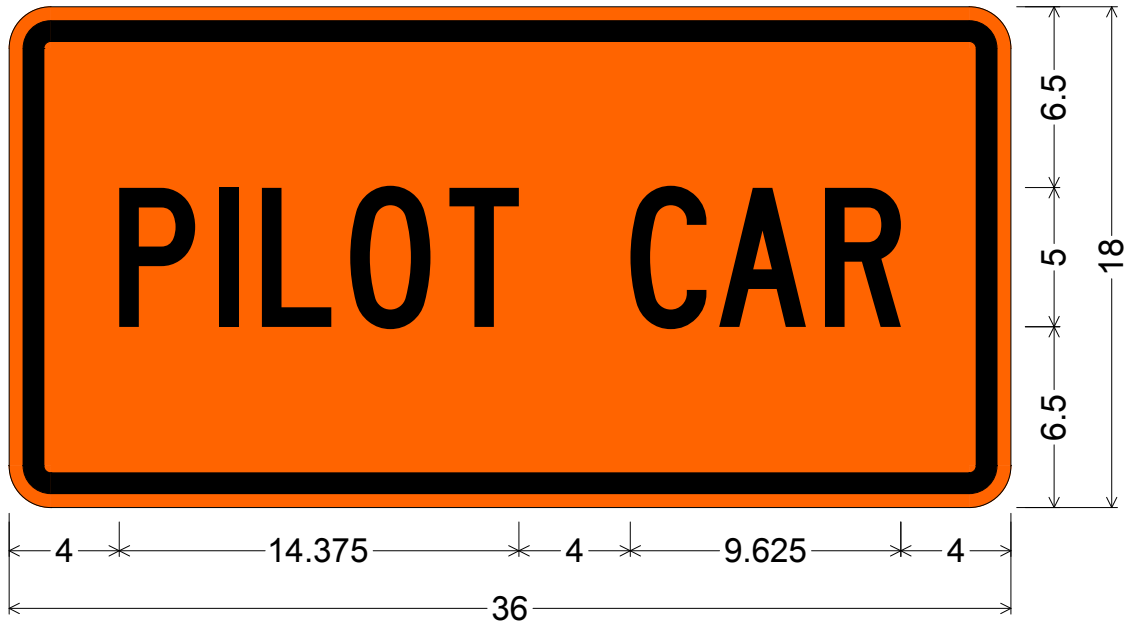

CODE: G20-4a

SIZE: 36" x 18"  
STANDARD

G20-04a(36x18-STD)ORG;  
1.500" Radius, 0.750" Border, 0.500" Indent, Black on Orange;  
"PILOT CAR" C 80% spacing;

ALL DIMENSIONS ARE IN INCHES

**COLORS:**

LEGEND & BORDER - BLACK (NON-REFL)  
BACKGROUND - ORANGE (REFL)