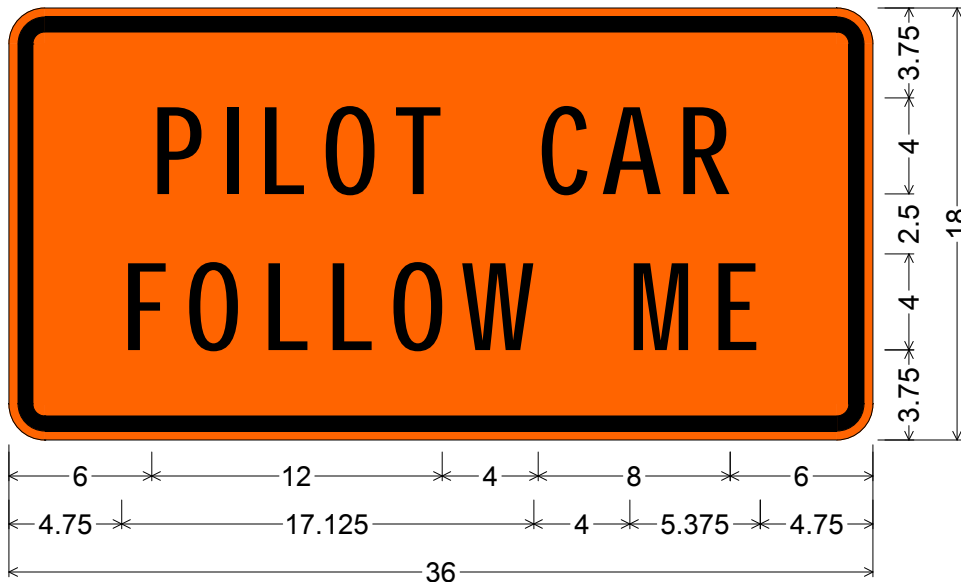

CODE: G20-4

SIZE: 36" x 18"
MINIMUM

G20-4(36x18-MIN)ORG;
1.500" Radius, 0.625" Border, 0.375" Indent, Black on Orange;
"PILOT CAR" C; "FOLLOW ME" C;

ALL DIMENSIONS ARE IN INCHES

COLORS:
LEGEND & BORDER - BLACK (NON-REFL)
BACKGROUND - ORANGE (REFL)