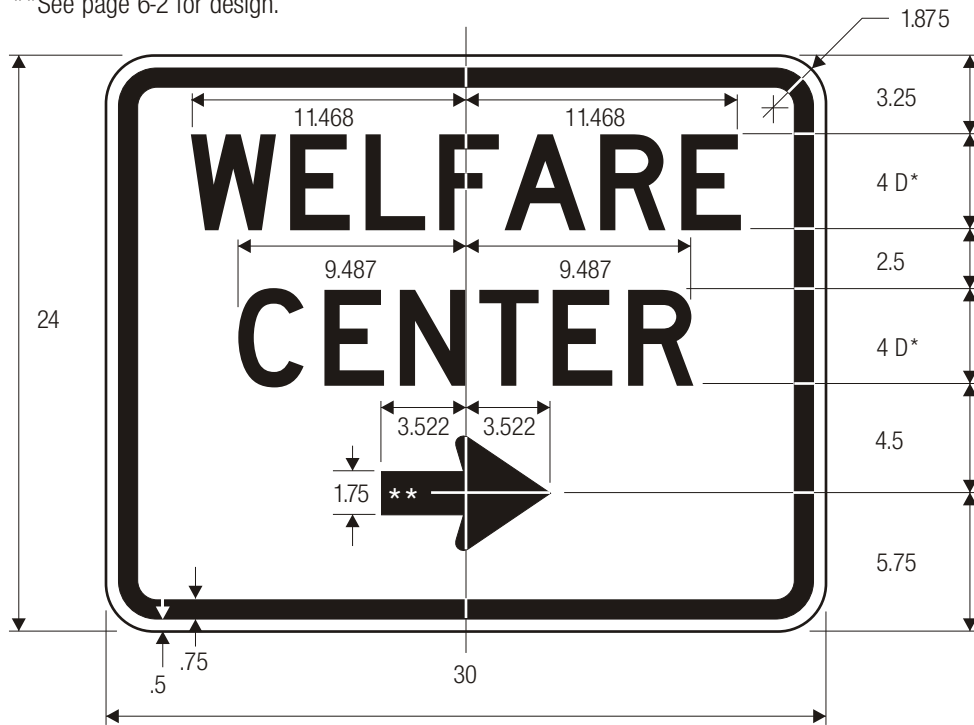

EM-6a

*Series 2000 Standard Alphabets.
 ** See page 6-2 for design.

EM-6b

COLORS: LEGEND — BLACK
 BACKGROUND — WHITE (RETROREFLECTIVE)

EM-6c

*Series 2000 Standard Alphabets.

**See page 6-2 for design.

EM-6d

COLORS: LEGEND — BLACK
 BACKGROUND — WHITE (RETROREFLECTIVE)