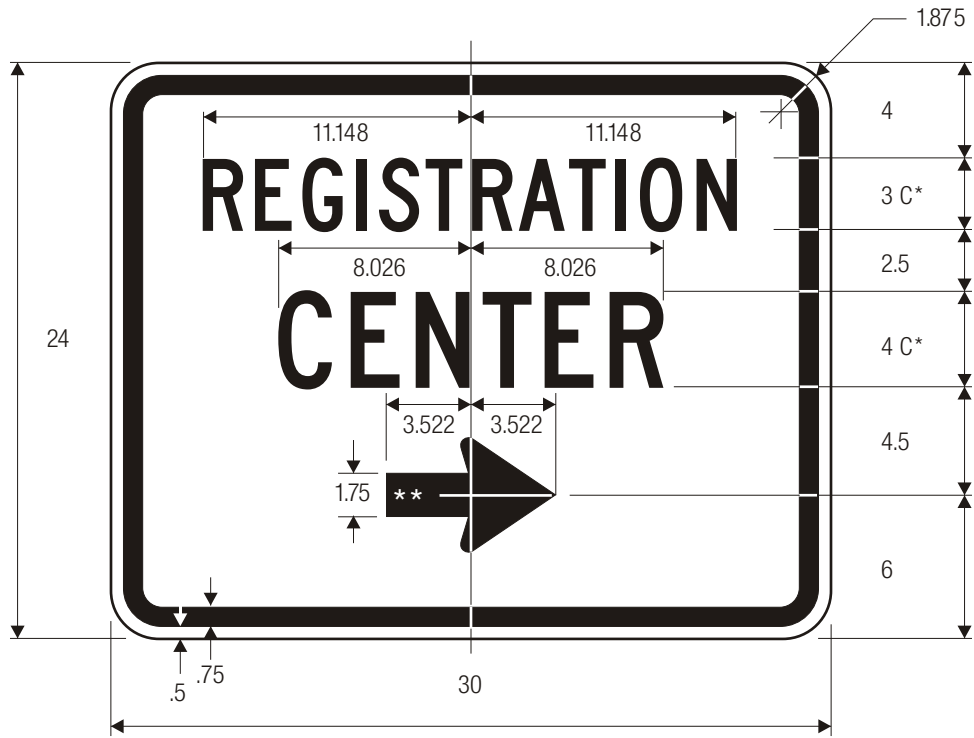

EM-6a

*Series 2000 Standard Alphabets.
 ** See page 6-2 for design.

EM-6b

COLORS: LEGEND — BLACK
 BACKGROUND — WHITE (RETROREFLECTIVE)

EM-6c

*Series 2000 Standard Alphabets.

**See page 6-2 for design.

EM-6d

COLORS: LEGEND — BLACK
 BACKGROUND — WHITE (RETROREFLECTIVE)