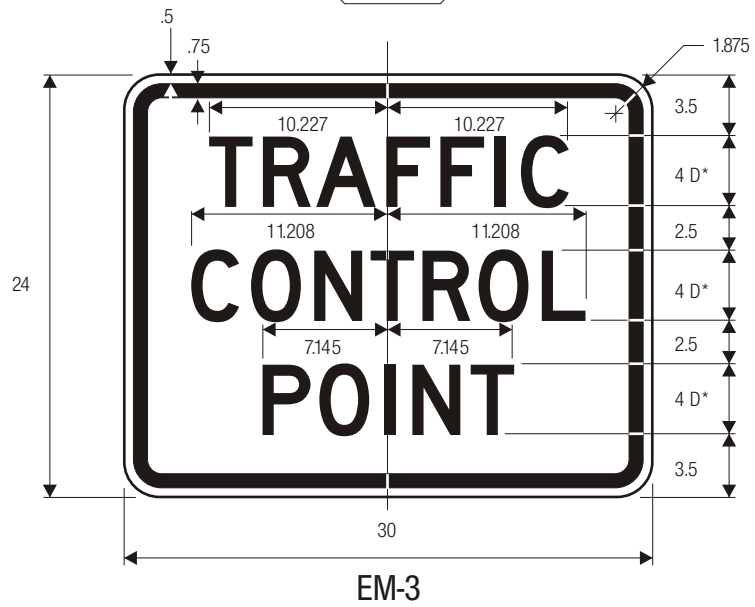

*Series 2000 Standard Alphabets.

R1-1 (30")

COLORS: LEGEND — BLACK
BACKGROUND — WHITE (RETROREFLECTIVE)