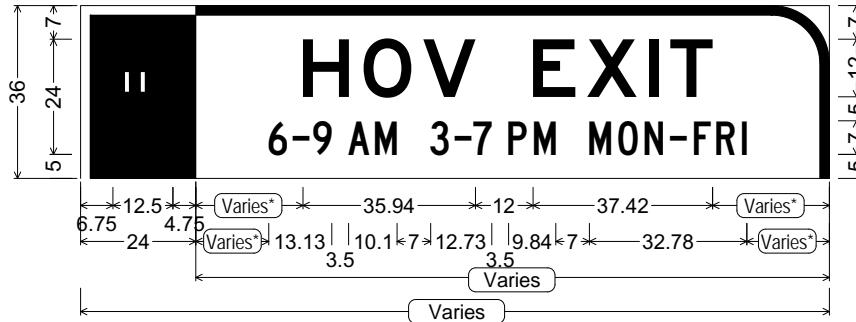

Match width of lower sign panel.

* Center HOV legend package horizontally within the right-hand (white) sub-panel.

CODE: E8 Series HOV
Panel Detail
SIZE: Varies x 36"
Freeway

E8 HOV exit upper panel (with hours);
12.00" Radius, 2.00" Border, White on Black;
HOV symbol;
12.00" Radius, 2.00" Border, Black on White;
"HOV EXIT" E; "6-9 AM 3-7 PM MON-FRI" C;