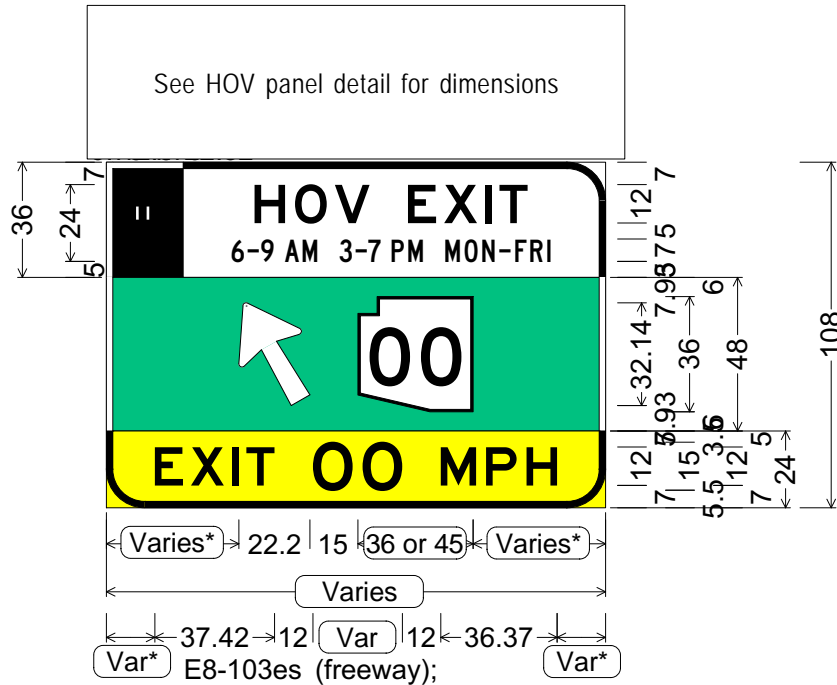

Sign width varies by number of shields. Sign width varies in even foot increments.

CODE: E8-103es
SIZE: Varies x 108"
 Freeway

* Center entire legend package horizontally on each panel or sub-panel.

Arrow may be relocated to the right side for a right-hand exit.
 If multiple route shields are used, space horizontally at 15".

- 12.00" Radius, 2.00" Border, White on Black;
- HOV symbol;
- 12.00" Radius, 2.00" Border, Black on White;
- "HOV EXIT" E;
- "6-9 AM 3-7 PM MON-FRI" C;
- 12.00" Radius, 2.00" Border, White on Green;
- Arrow 16-20 Type A - 120°;
- State Highway 00 M1-5c;
- 12.00" Radius, 2.00" Border, Black on Yellow;
- "EXIT 00 MPH" E;

CODE: E8-103es
SIZE: Varies x 108"
 Freeway

* Center entire legend package horizontally on each panel or sub-panel.

Arrow may be relocated to the right side for a right-hand exit.

E8-103es (freeway);
 12.00" Radius, 2.00" Border, White on Black;
 HOV symbol;
 12.00" Radius, 2.00" Border, Black on White;
 "HOV EXIT" E;
 "6-9 AM 3-7 PM MON-FRI" C;
 12.00" Radius, 2.00" Border, White on Green;
 Arrow 16-20 Type A - 120°;
 State Highway 00 M1-5c; "NORTH" E;
 12.00" Radius, 2.00" Border, Black on Yellow;
 "EXIT 00 MPH" E;

Colors: Left Panel: Legend & Border: White (Reflective)
Background: Black (Non-reflective)
Right Panel: Legend & Border: Black (Non-reflective)
Background: White (Reflective)

All dimensions are in inches