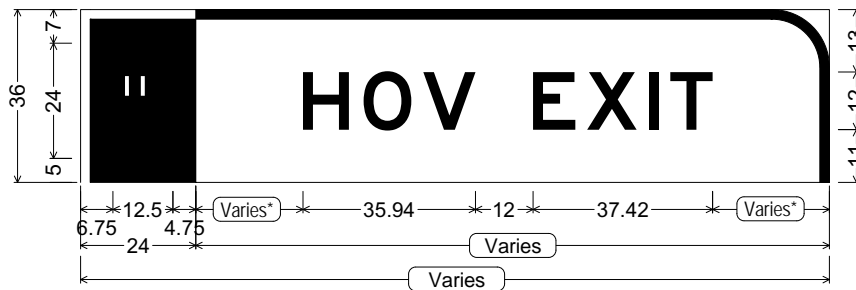

Sign width varies by number of shields. Sign width varies in even foot increments.

CODE: E8-103es
SIZE: Varies x 108"
 Freeway

* Center entire legend package horizontally on each panel or sub-panel.

Arrow may be relocated to the right side for a right-hand exit.
 If multiple route shields are used, space horizontally at 15".

CODE: E8-103es
SIZE: Varies x 108"
 Freeway

* Center entire legend package horizontally on each panel or sub-panel.

Arrow may be relocated to the right side for a right-hand exit.

- E8-103es (freeway);
- 12.00" Radius, 2.00" Border, White on Black;
- HOV symbol;
- 12.00" Radius, 2.00" Border, Black on White;
- "HOV EXIT" E; "6-9 AM 3-7 PM MON-FRI" C;
- E4-101e (freeway);
- 12.00" Radius, 2.00" Border, White on Green;
- Arrow 16-20 Type A - 120°; US 00 M1-4c; "EAST" E;
- State Highway 00 M1-5c;
- 12.00" Radius, 2.00" Border, Black on Yellow;
- "EXIT 00 MPH" E;

All dimensions are in inches	
Designed By:	R. C. Moeur
Issue Date:	December 2016

Match width of lower sign panel.

* Center HOV legend package horizontally within the right-hand (white) sub-panel.

CODE: E8 Series HOV
Panel Detail
SIZE: Varies x 36"
Freeway

E8 HOV exit upper panel (with hours);
12.00" Radius, 2.00" Border, White on Black;
HOV symbol;
12.00" Radius, 2.00" Border, Black on White;
"HOV EXIT" E; "6-9 AM 3-7 PM MON-FRI" C;

E8 HOV exit upper panel (without hours);
12.00" Radius, 2.00" Border, White on Black;
HOV symbol;
12.00" Radius, 2.00" Border, Black on White;
"HOV EXIT" E;