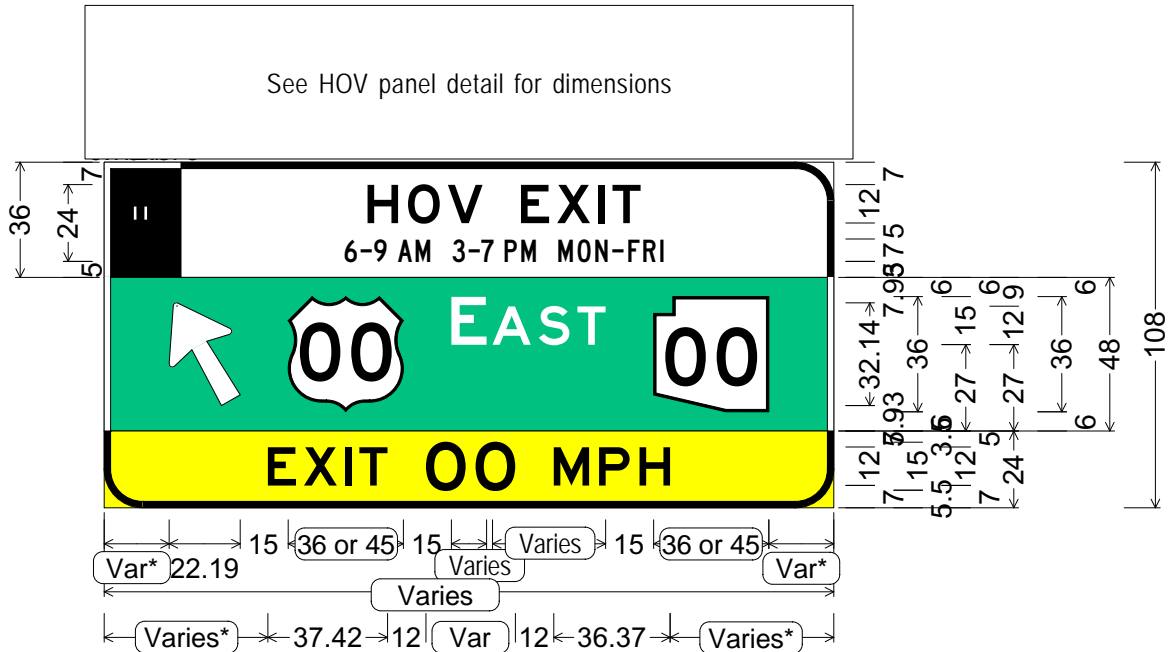

Sign width varies by number of shields. Sign width varies in even foot increments.

CODE: E8-103es
SIZE: Varies x 108"
 Freeway

* Center entire legend package horizontally on each panel or sub-panel.

Arrow may be relocated to the right side for a right-hand exit.
 If multiple route shields are used, space horizontally at 15".

CODE: E8-103es
SIZE: Varies x 108"
 Freeway

* Center entire legend package horizontally on each panel or sub-panel.

Arrow may be relocated to the right side for a right-hand exit.

E8-103es (freeway);
 12.00" Radius, 2.00" Border, White on Black;
 HOV symbol;
 12.00" Radius, 2.00" Border, Black on White;
 "HOV EXIT" E;
 "6-9 AM 3-7 PM MON-FRI" C;
 12.00" Radius, 2.00" Border, White on Green;
 Arrow 16-20 Type A - 120°;
 State Highway 00 M1-5c; "NORTH" E;
 12.00" Radius, 2.00" Border, Black on Yellow;
 "EXIT 00 MPH" E;

All dimensions are in inches

Designed By: R. C. Moeur

Issue Date: December 2016

Sign width varies by shields and cardinal direction. Sign width varies in even foot increments.
 If sign width is an issue, reduce edge or text spacing or use Series D.

CODE: E8-103es
SIZE: Varies x 108"
 Freeway

* Center entire legend package horizontally on each panel or sub-panel.

Arrow may be relocated to the right side for a right-hand exit.

- E8-103es (freeway);
- 12.00" Radius, 2.00" Border, White on Black;
- HOV symbol;
- 12.00" Radius, 2.00" Border, Black on White;
- "HOV EXIT" E; "6-9 AM 3-7 PM MON-FRI" C;
- E4-101e (freeway);
- 12.00" Radius, 2.00" Border, White on Green;
- Arrow 16-20 Type A - 120°; US 00 M1-4c; "EAST" E;
- State Highway 00 M1-5c;
- 12.00" Radius, 2.00" Border, Black on Yellow;
- "EXIT 00 MPH" E;