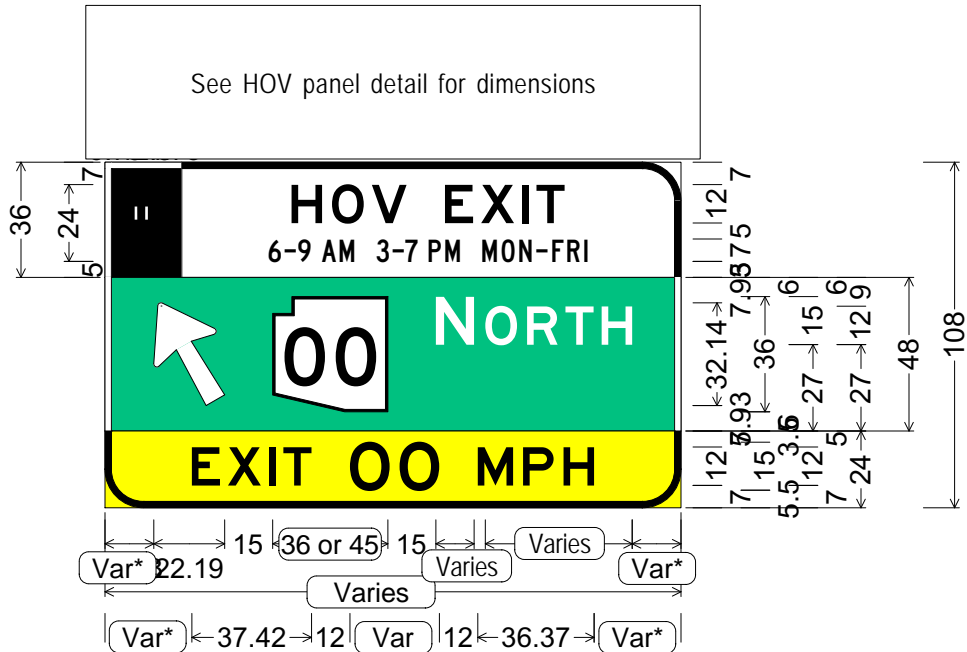

Sign width varies by number of shields. Sign width varies in even foot increments.

CODE: E8-103es
SIZE: Varies x 108"
 Freeway

* Center entire legend package horizontally on each panel or sub-panel.

Arrow may be relocated to the right side for a right-hand exit.
 If multiple route shields are used, space horizontally at 15".

- 12.00" Radius, 2.00" Border, White on Black;
- HOV symbol;
- 12.00" Radius, 2.00" Border, Black on White;
- "HOV EXIT" E;
- "6-9 AM 3-7 PM MON-FRI" C;
- 12.00" Radius, 2.00" Border, White on Green;
- Arrow 16-20 Type A - 120°;
- State Highway 00 M1-5c;
- 12.00" Radius, 2.00" Border, Black on Yellow;
- "EXIT 00 MPH" E;

CODE: E8-103es
SIZE: Varies x 108"
 Freeway

* Center entire legend package horizontally on each panel or sub-panel.

Arrow may be relocated to the right side for a right-hand exit.

E8-103es (freeway);
 12.00" Radius, 2.00" Border, White on Black;
 HOV symbol;
 12.00" Radius, 2.00" Border, Black on White;
 "HOV EXIT" E;
 "6-9 AM 3-7 PM MON-FRI" C;
 12.00" Radius, 2.00" Border, White on Green;
 Arrow 16-20 Type A - 120°;
 State Highway 00 M1-5c; "NORTH" E;
 12.00" Radius, 2.00" Border, Black on Yellow;
 "EXIT 00 MPH" E;

CODE: E8-103es
SIZE: Varies x 108"
 Freeway

* Center entire legend package horizontally on each panel or sub-panel.

Arrow may be relocated to the right side for a right-hand exit.

- E8-103es (freeway);
- 12.00" Radius, 2.00" Border, White on Black;
- HOV symbol;
- 12.00" Radius, 2.00" Border, Black on White;
- "HOV EXIT" E; "6-9 AM 3-7 PM MON-FRI" C;
- E4-101e (freeway);
- 12.00" Radius, 2.00" Border, White on Green;
- Arrow 16-20 Type A - 120°; US 00 M1-4c; "EAST" E;
- State Highway 00 M1-5c;
- 12.00" Radius, 2.00" Border, Black on Yellow;
- "EXIT 00 MPH" E;