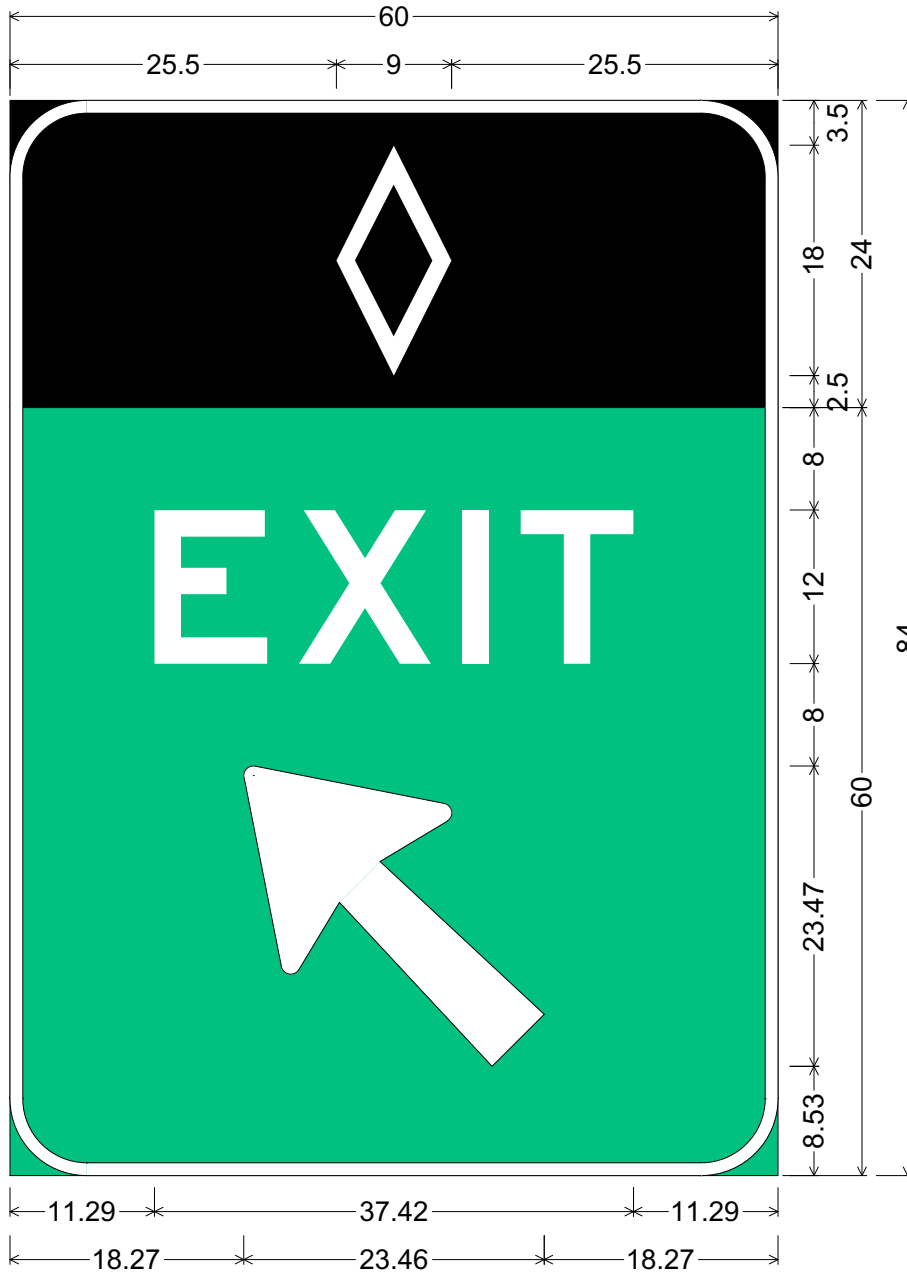

Arrow may be reversed for a right-hand exit.

CODE: E8-4
SIZE: 60" x 84"
 Freeway

E8-4;
 6.00" Radius, 1.00" Border, White on Black;
 HOV symbol;
 6.00" Radius, 1.00" Border, White on Green;
 "EXIT" E; Arrow 10-13.33 Type A - 135°;

Colors:

Upper Panel: Legend & Border: White (Reflective)
 Background: Black (Non-reflective)

Lower Panel: Legend & Border: White (Reflective)
 Background: Green (Reflective)

All dimensions are in inches

Designed By: R. C. Moeur