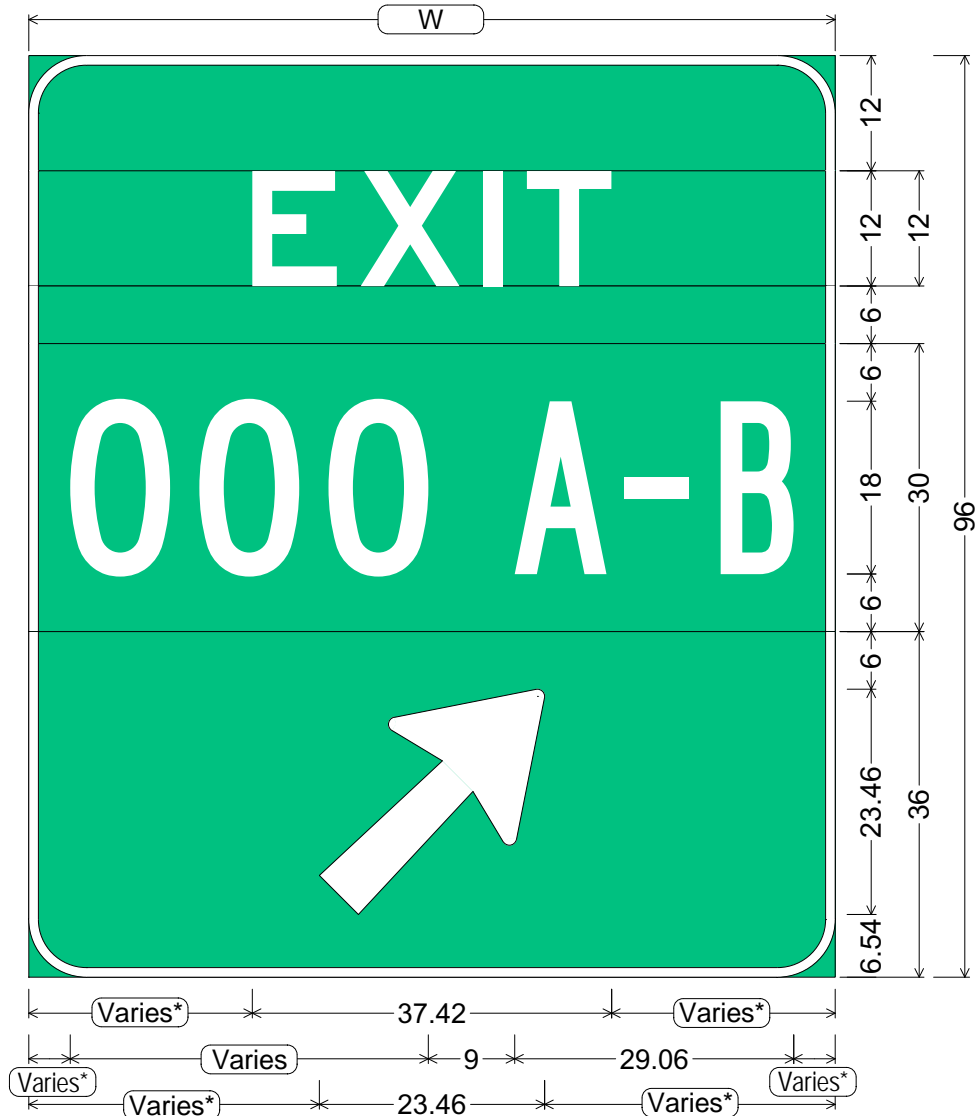

*Center legend and arrows on panel.

CODE: E5-1c
SIZE: 60" x 96"
 Freeway

E5-1c (1-3 digits, no suffix);
 6.00" Radius, 1.00" Border, White on Green;
 6.00" Radius, 1.00" Border, White on Green;
 "EXIT" E;
 6.00" Radius, 1.00" Border, White on Green;
 6.00" Radius, 1.00" Border, White on Green;
 "000" E;
 6.00" Radius, 1.00" Border, White on Green;
 Arrow 10-13.33 Type A - 45°;

Colors:

Legend & Border: White (Reflective)
 Background: Green (Reflective)

All dimensions are in inches

Designed By: R. C. Moer

Issue Date: December 2016

*Center legend and arrows on panel.

CODE: E5-1c
 SIZE: 60" or 72" x 96"
 Freeway

E5-1c (1-3 digit + single-letter suffix);
 6.00" Radius, 1.00" Border, White on Green;
 6.00" Radius, 1.00" Border, White on Green;
 "EXIT" E;
 6.00" Radius, 1.00" Border, White on Green;
 6.00" Radius, 1.00" Border, White on Green;
 "000" D; "A" D;
 6.00" Radius, 1.00" Border, White on Green;
 Arrow 10-13.33 Type A - 45°;

*Center legend and arrows on panel.

CODE: E5-1c
 SIZE: 72" or 84" x 96"
 Freeway

E5-1c (1-3 digit + A-B);
 6.00" Radius, 1.00" Border, White on Green;
 6.00" Radius, 1.00" Border, White on Green;
 "EXIT" E;
 6.00" Radius, 1.00" Border, White on Green;
 6.00" Radius, 1.00" Border, White on Green;
 "000" C; "A-B" B;
 6.00" Radius, 1.00" Border, White on Green;
 Arrow 10-13.33 Type A - 45°;