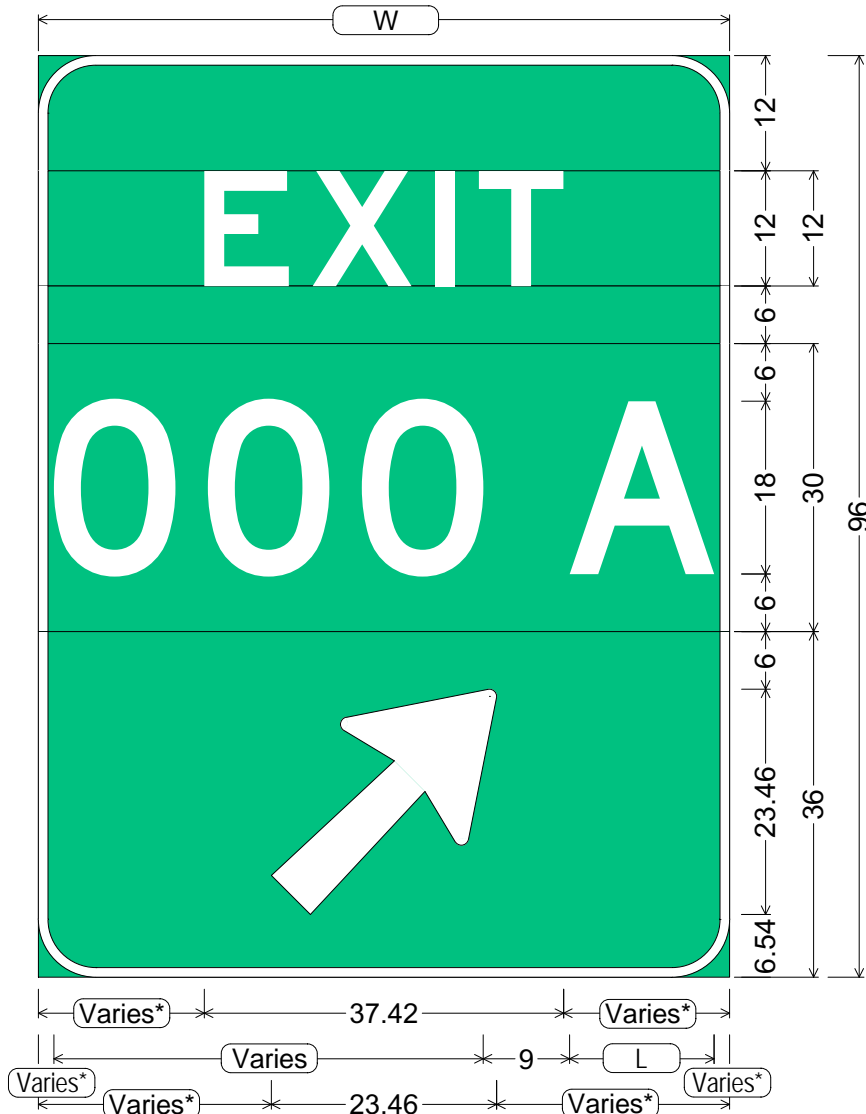

*Center legend and arrows on panel.

CODE: E5-1c
SIZE: 60" x 96"
 Freeway

E5-1c (1-3 digits, no suffix);
 6.00" Radius, 1.00" Border, White on Green;
 6.00" Radius, 1.00" Border, White on Green;
 "EXIT" E;
 6.00" Radius, 1.00" Border, White on Green;
 6.00" Radius, 1.00" Border, White on Green;
 "000" E;
 6.00" Radius, 1.00" Border, White on Green;
 Arrow 10-13.33 Type A - 45°;

Colors:

Legend & Border: White (Reflective)
 Background: Green (Reflective)

All dimensions are in inches

Designed By: R. C. Moer

Issue Date: December 2016

*Center legend and arrows on panel.

CODE: E5-1c
 SIZE: 60" or 72" x 96"
 Freeway

E5-1c (1-3 digit + single-letter suffix);
 6.00" Radius, 1.00" Border, White on Green;
 6.00" Radius, 1.00" Border, White on Green;
 "EXIT" E;
 6.00" Radius, 1.00" Border, White on Green;
 6.00" Radius, 1.00" Border, White on Green;
 "000" D; "A" D;
 6.00" Radius, 1.00" Border, White on Green;
 Arrow 10-13.33 Type A - 45°;

*Center legend and arrows on panel.

CODE: E5-1c
 SIZE: 72" or 84" x 96"
 Freeway

E5-1c (1-3 digit + A-B);
 6.00" Radius, 1.00" Border, White on Green;
 6.00" Radius, 1.00" Border, White on Green;
 "EXIT" E;
 6.00" Radius, 1.00" Border, White on Green;
 6.00" Radius, 1.00" Border, White on Green;
 "000" C; "A-B" B;
 6.00" Radius, 1.00" Border, White on Green;
 Arrow 10-13.33 Type A - 45°;