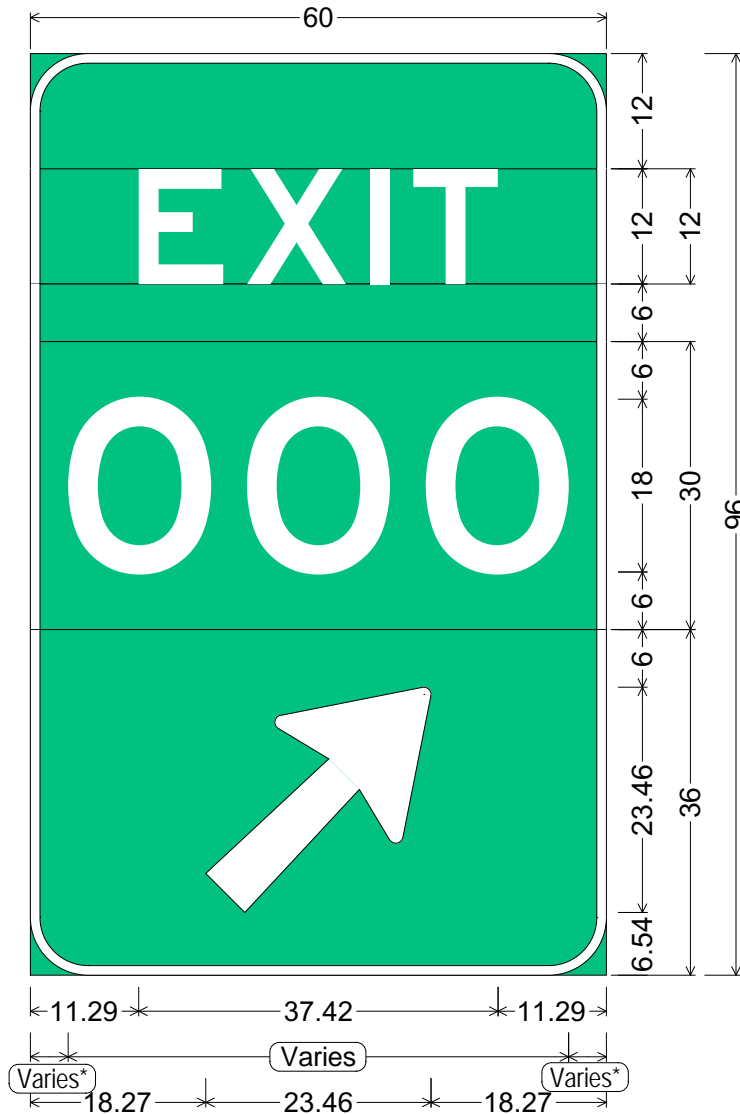

*Center legend and arrows on panel.

CODE: E5-1c
SIZE: 60" x 96"
 Freeway

E5-1c (1-3 digits, no suffix);
 6.00" Radius, 1.00" Border, White on Green;
 6.00" Radius, 1.00" Border, White on Green;
 "EXIT" E;
 6.00" Radius, 1.00" Border, White on Green;
 6.00" Radius, 1.00" Border, White on Green;
 "000" E;
 6.00" Radius, 1.00" Border, White on Green;
 Arrow 10-13.33 Type A - 45°;

Colors:

Legend & Border: White (Reflective)
 Background: Green (Reflective)

All dimensions are in inches

Designed By: R. C. Moer

Issue Date: December 2016

*Center legend and arrows on panel.

CODE: E5-1c
 SIZE: 60" or 72" x 96"
 Freeway

E5-1c (1-3 digit + single-letter suffix);
 6.00" Radius, 1.00" Border, White on Green;
 6.00" Radius, 1.00" Border, White on Green;
 "EXIT" E;
 6.00" Radius, 1.00" Border, White on Green;
 6.00" Radius, 1.00" Border, White on Green;
 "000" D; "A" D;
 6.00" Radius, 1.00" Border, White on Green;
 Arrow 10-13.33 Type A - 45°;

*Center legend and arrows on panel.

CODE: E5-1c
 SIZE: 72" or 84" x 96"
 Freeway

E5-1c (1-3 digit + A-B);
 6.00" Radius, 1.00" Border, White on Green;
 6.00" Radius, 1.00" Border, White on Green;
 "EXIT" E;
 6.00" Radius, 1.00" Border, White on Green;
 6.00" Radius, 1.00" Border, White on Green;
 "000" C; "A-B" B;
 6.00" Radius, 1.00" Border, White on Green;
 Arrow 10-13.33 Type A - 45°;