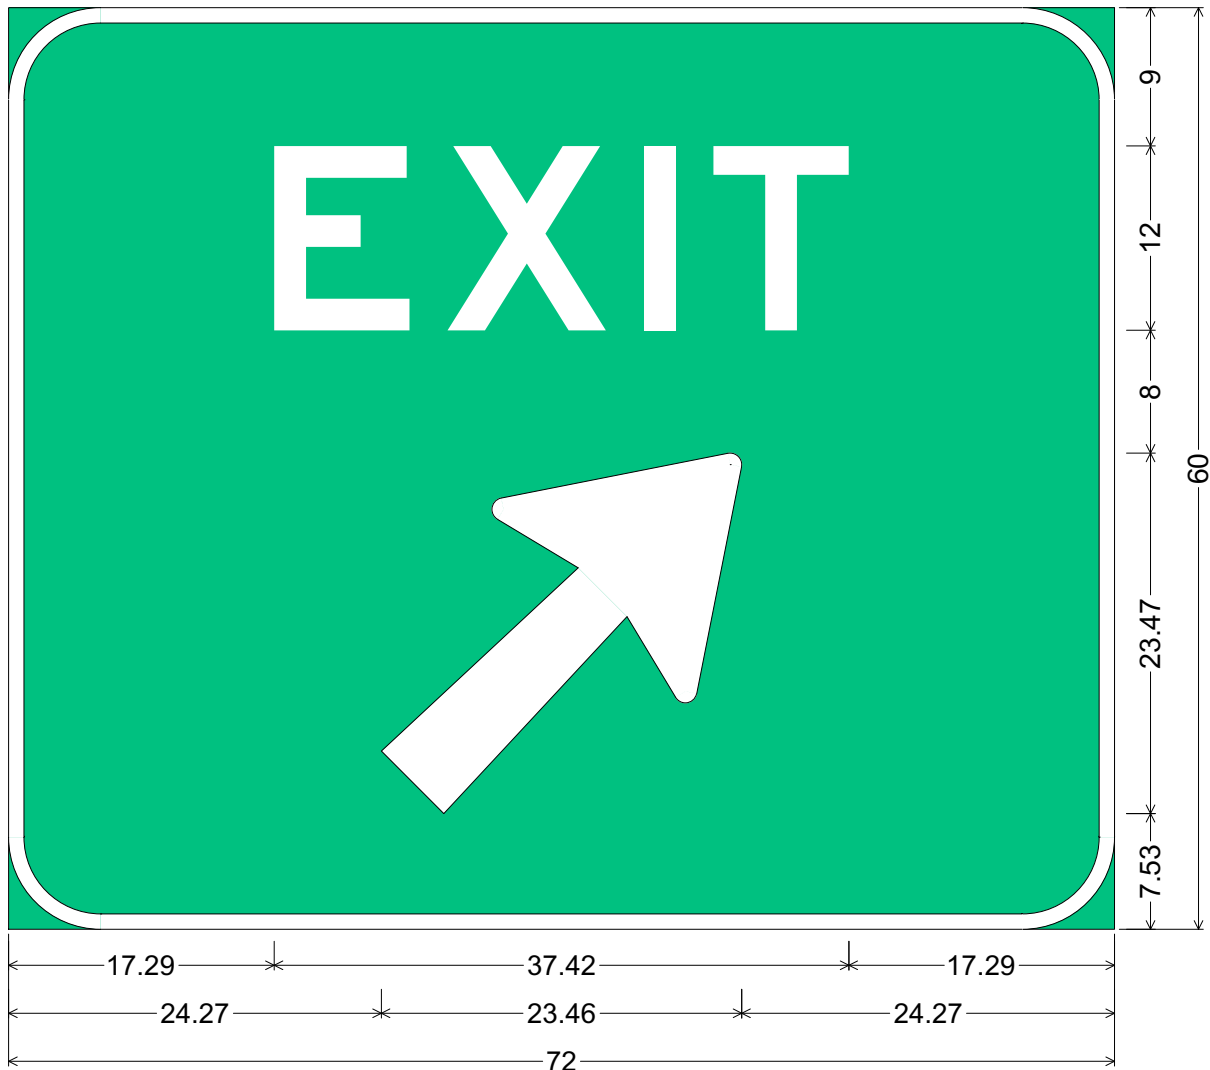

CODE: E5-1
 SIZE: 72" x 60"
 Freeway

E5-1 (freeway); 6.00" Radius, 1.00" Border, White on Green;
 "EXIT" E; Arrow 10-13.33 Type A - 45°;

Colors:
 Legend & Border: White (Reflective)
 Background: Green (Reflective)

All dimensions are in inches

Designed By: R. C. Moeur

Issue Date: December 2016