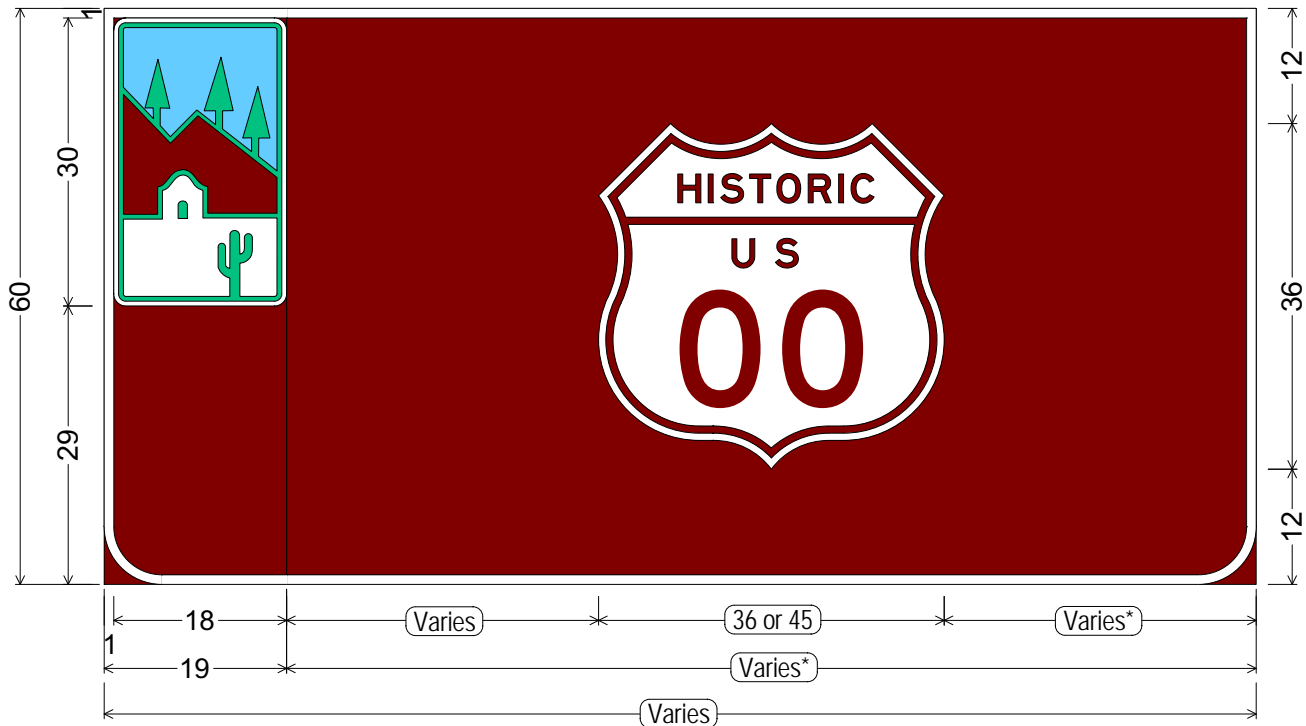

CODE: E3-104
SIZE: Varies x 60"
 Freeway

Use with E1-5 series exit number plaque.
 Adjust width of sign to match width of exit number plaque.

E3-104;
 6.00" Radius, 1.00" Border, White on Brown;
 M1-102a 18" x 30;
 6.00" Radius, 1.00" Border, White on Brown;
 Historic US 00 M1-4H;

Colors:
 Legend & Border: White (Reflective)
 Background: Brown (Reflective)

All dimensions are in inches

Designed By: R. C. Moeur

Issue Date: December 2016