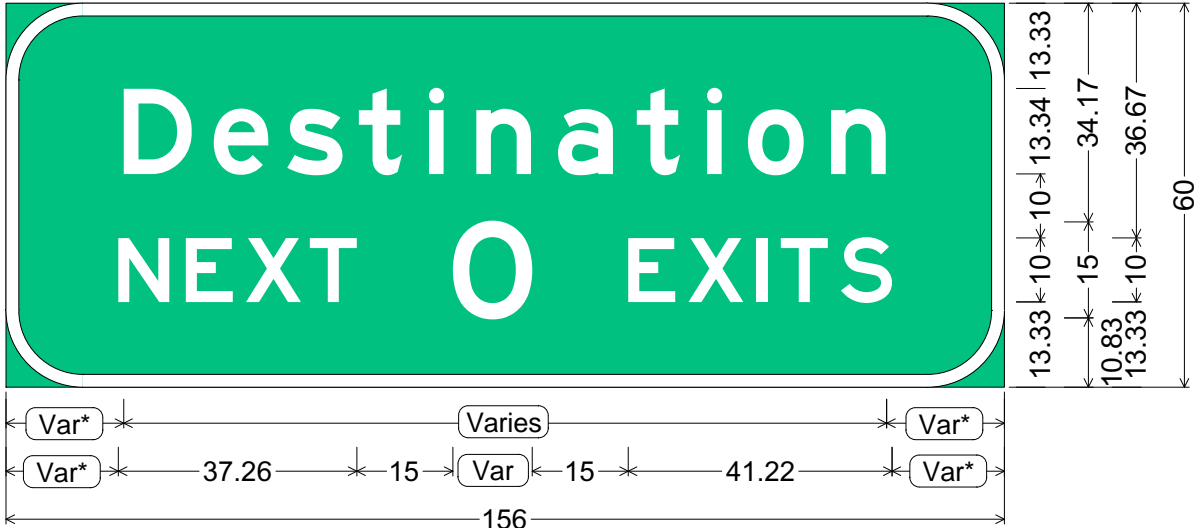

* Center entire legend package horizontally on each panel or sub-panel.

CODE: E2-102

SIZE: 156" x 60"
Freeway

E2-102 (freeway); 12.00" Radius, 2.00" Border, White on Green;
"Destination" E; "NEXT" E; "O" E; "EXITS" E;

Colors:

Legend & Border: White (Reflective)

Background: Green (Reflective)

All dimensions are in inches

Designed By: R. C. Moeur

Issue Date: December 2016