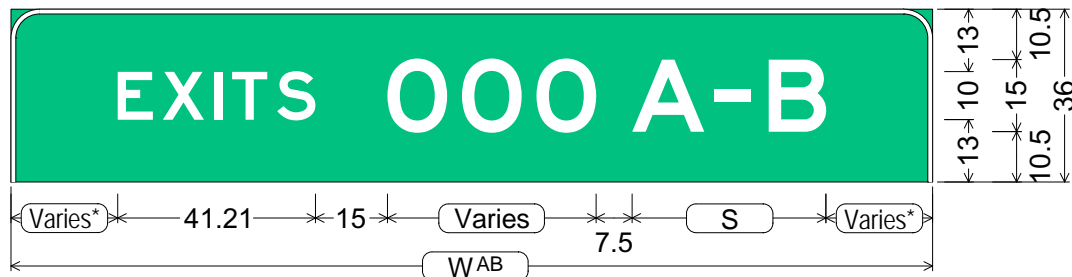

* Center entire legend package horizontally on the panel .

CODE: E1-5P
SIZE: Varies x 36"
 Freeway

E1-5P (3 digit);
 6.00" Radius, 1.00" Border, White on Green;
 "EXIT" E; "000" E;

E1-5P (3 digit + single letter);
 6.00" Radius, 1.00" Border, White on Green;
 "EXIT" E; "000" E; "A" E;

E1-5P (3 digit + dual letter);
 6.00" Radius, 1.00" Border, White on Green;
 "EXITS" E; "000" E; "A-B" E;

Digits	W	W A	W AB
One	120	144	168
Two	120	144	168
Three	132	156	192

Suffix	S
A	15.00
B	11.95
A-B	40.38

Colors:

Legend & Border: White (Reflective)

Background: Green (Reflective)

All dimensions are in inches

Designed By: R. C. Moeur

Issue Date: December 2016