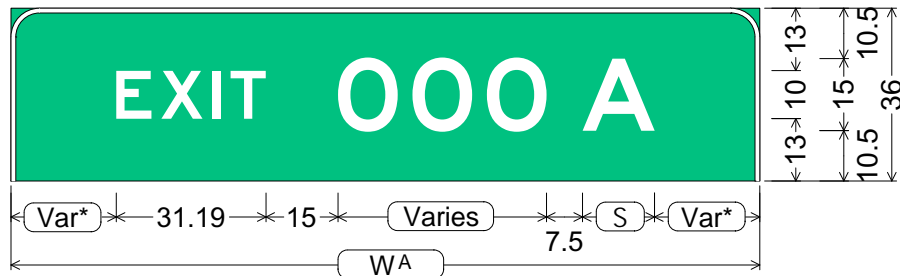

* Center entire legend package horizontally on the panel .

CODE: E1-5P
SIZE: Varies x 36"
 Freeway

E1-5P (3 digit);
 6.00" Radius, 1.00" Border, White on Green;
 "EXIT" E; "000" E;

E1-5P (3 digit + single letter);
 6.00" Radius, 1.00" Border, White on Green;
 "EXIT" E; "000" E; "A" E;

E1-5P (3 digit + dual letter);
 6.00" Radius, 1.00" Border, White on Green;
 "EXITS" E; "000" E; "A-B" E;

Digits	W	W A	W AB
One	120	144	168
Two	120	144	168
Three	132	156	192

Suffix	S
A	15.00
B	11.95
A-B	40.38

Colors:

Legend & Border: White (Reflective)

Background: Green (Reflective)

All dimensions are in inches

Designed By: R. C. Moeur

Issue Date: December 2016