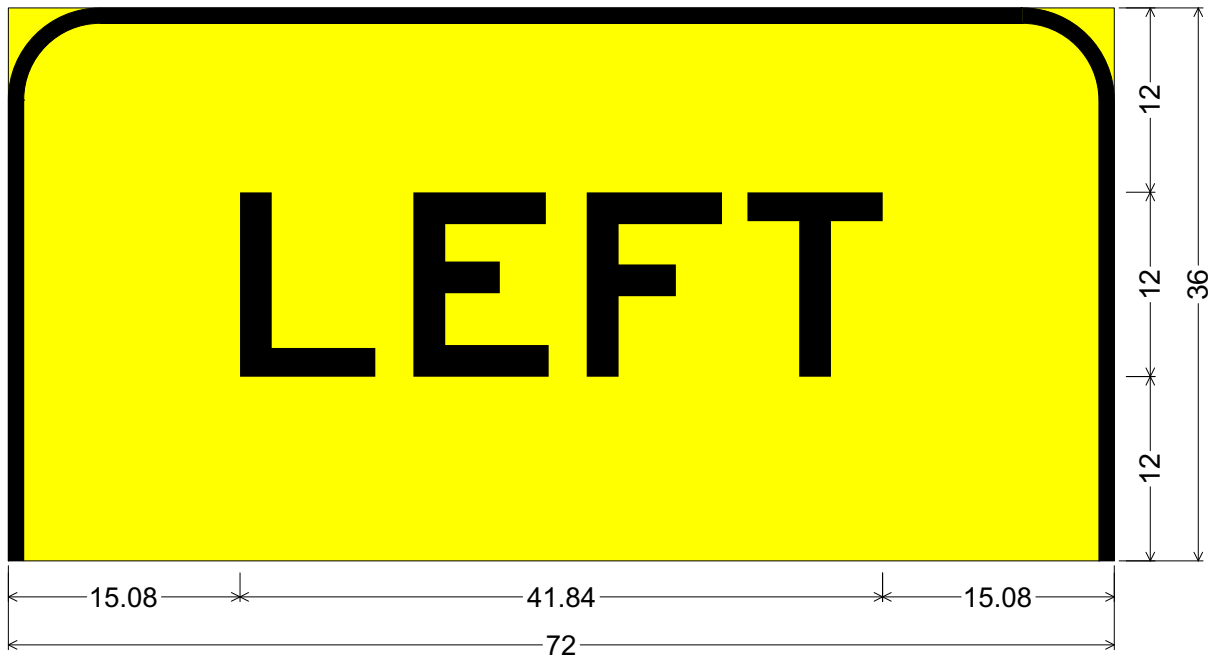

CODE: E1-5aP
SIZE: 72" x 36"
Freeway

E1-5aP (freeway); 6.00" Radius, 1.00" Border, Black on Yellow;
"LEFT" E;

Colors:

Legend & Border: Black (Non-reflective)

Background: Yellow (Reflective)

All dimensions are in inches