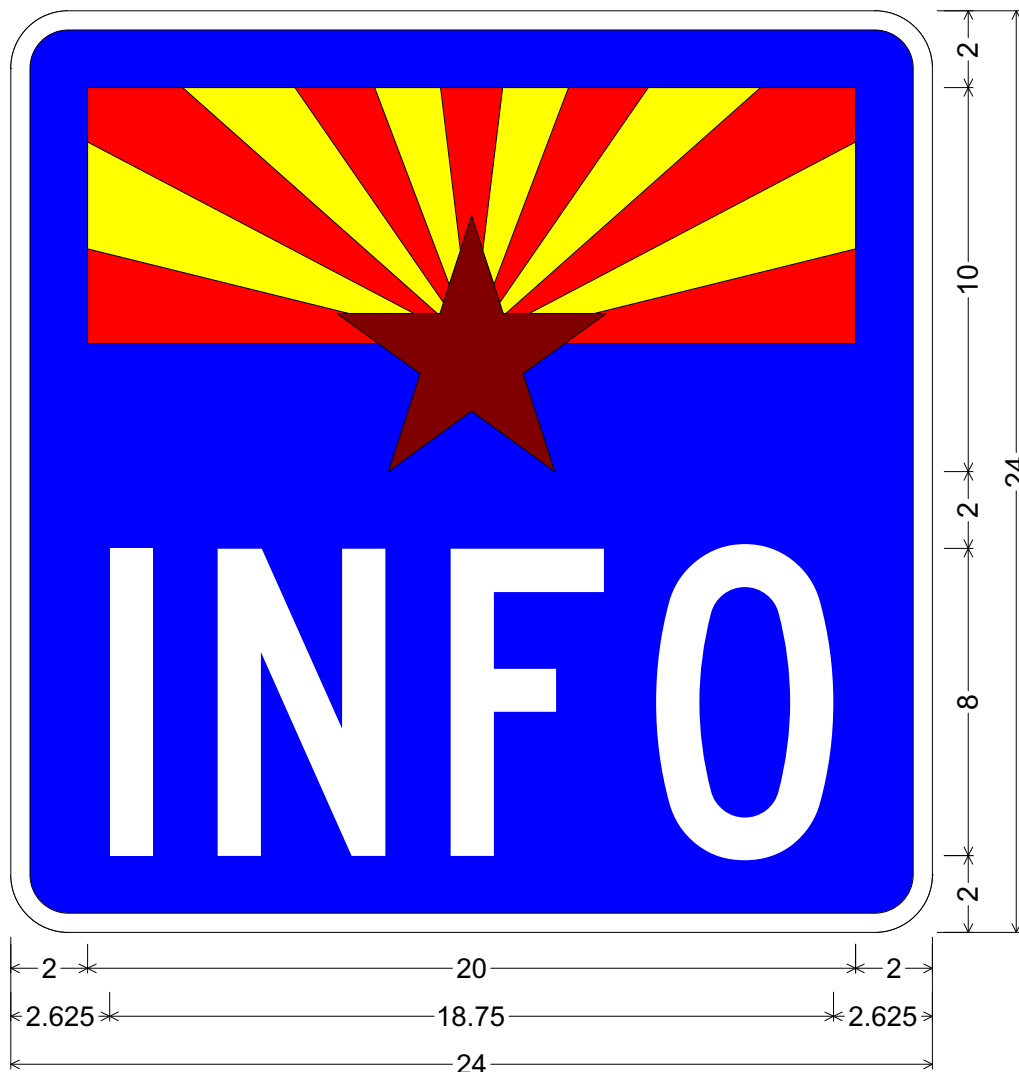

Arizona Flag Symbol:  
 Red/yellow area: 20" x 6.667", 13 rays at 13.85 degrees each  
 7" x 6.667" copper star

CODE: D9-101  
 SIZE: 24" x 24"  
 STANDARD

D09-101(24x24-STD)BLU;  
 1.500" Radius, 0.500" Border, White on Blue;  
 Arizona Flag Symbol; "INFO" C;

ALL DIMENSIONS ARE IN INCHES

**COLORS:**

- LEGEND & BORDER - WHITE (REFL)
- RAYS - RED & YELLOW (REFL)
- STAR - COPPER (REFL)
- BACKGROUND - BLUE (REFL)

ARIZONA DEPARTMENT OF TRANSPORTATION  
 TRAFFIC ENGINEERING GROUP

DRAWN:

R. C. MOEUR

DATE:

NOVEMBER / 2015

APPROVED:

SIGNATURE ON FILE

Arizona Flag Symbol:  
 Red/yellow area: 24" x 8", 13 rays at 13.85 degrees each  
 8.41" x 8" copper star

CODE: D9-101  
 SIZE: 30" x 30"  
 FREEWAY

D09-101(30x30-FWY)BLU;  
 1.875" Radius, 0.750" Border, White on Blue;  
 Arizona Flag Symbol; "INFO" C;

ALL DIMENSIONS ARE IN INCHES

**COLORS:**

LEGEND & BORDER - WHITE (REFL)  
 RAYS - RED & YELLOW (REFL)  
 STAR - COPPER (REFL)  
 BACKGROUND - BLUE (REFL)