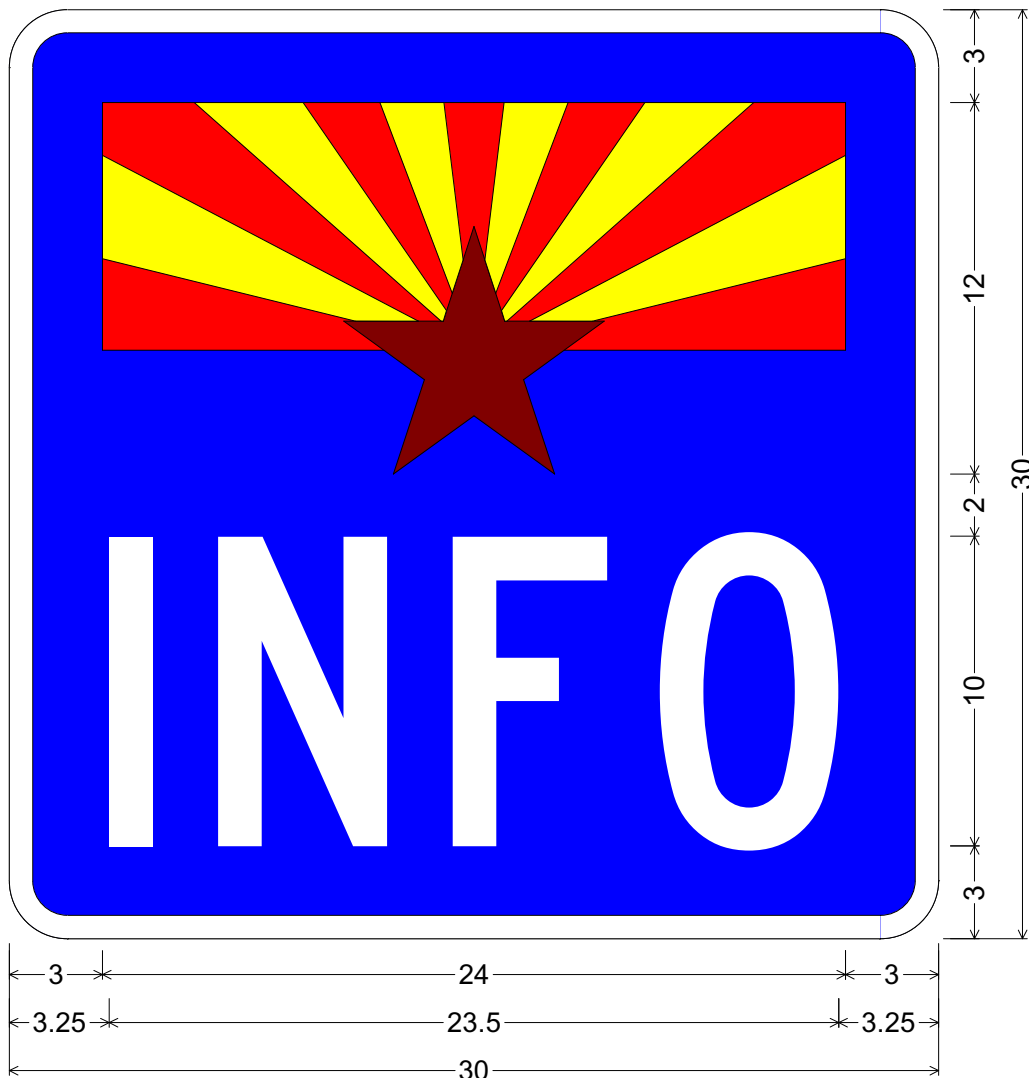

Arizona Flag Symbol:  
 Red/yellow area: 20" x 6.667", 13 rays at 13.85 degrees each  
 7" x 6.667" copper star

CODE: D9-101  
 SIZE: 24" x 24"  
 STANDARD

D09-101(24x24-STD)BLU;  
 1.500" Radius, 0.500" Border, White on Blue;  
 Arizona Flag Symbol; "INFO" C;

DRAWN:

R. C. MOEUR

DATE:

NOVEMBER / 2015

APPROVED:

SIGNATURE ON FILE

Arizona Flag Symbol:  
 Red/yellow area: 24" x 8", 13 rays at 13.85 degrees each  
 8.41" x 8" copper star

CODE: D9-101  
 SIZE: 30" x 30"  
 FREEWAY

D09-101(30x30-FWY)BLU;  
 1.875" Radius, 0.750" Border, White on Blue;  
 Arizona Flag Symbol; "INFO" C;

ALL DIMENSIONS ARE IN INCHES

**COLORS:**

LEGEND & BORDER - WHITE (REFL)  
 RAYS - RED & YELLOW (REFL)  
 STAR - COPPER (REFL)  
 BACKGROUND - BLUE (REFL)