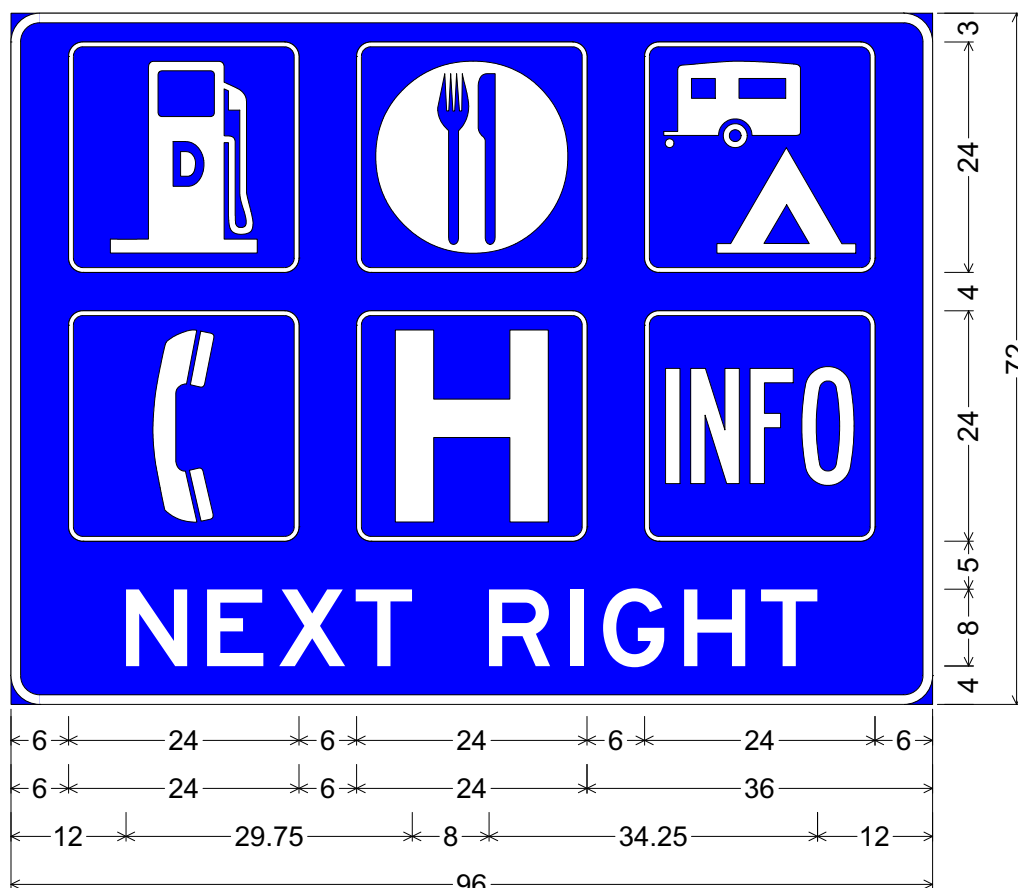

Mounting :

Attach to :

1.000" Border, White on Blue;

D9 panel (24" x 24"); D9 panel (24" x 24"); D9 panel (24" x 24");

"NEXT RIGHT" E;

**Colors:**

Legend & Border: White (Reflective)

Background: Blue (Reflective)

**All dimensions are in inches**

**Designed By:** W. Faber

**Issue Date:** February 2018

Services will vary - see Section 21.3 of the MUTCD for placement of services  
 D9 general services panels are separate demountable panels

CODE: D9-18b

SIZE: 96" x 72"  
 Standard

Identifier : D9-18b (conventional road - ramp - crossroad)

Mounting :

Attach to :

1.000" Border, White on Blue;

D9 panel (24" x 24"); D9 panel (24" x 24"); D9 panel (24" x 24");

Identifier : D9-18b (freeway)

6.000" Radius, 1.000" Border, White on Blue;

D9 panel (30" x 30"); D9 panel (30" x 30"); D9 panel (30" x 30"); "NEXT RIGHT" D;

**Colors:**

Legend & Border: White (Reflective)