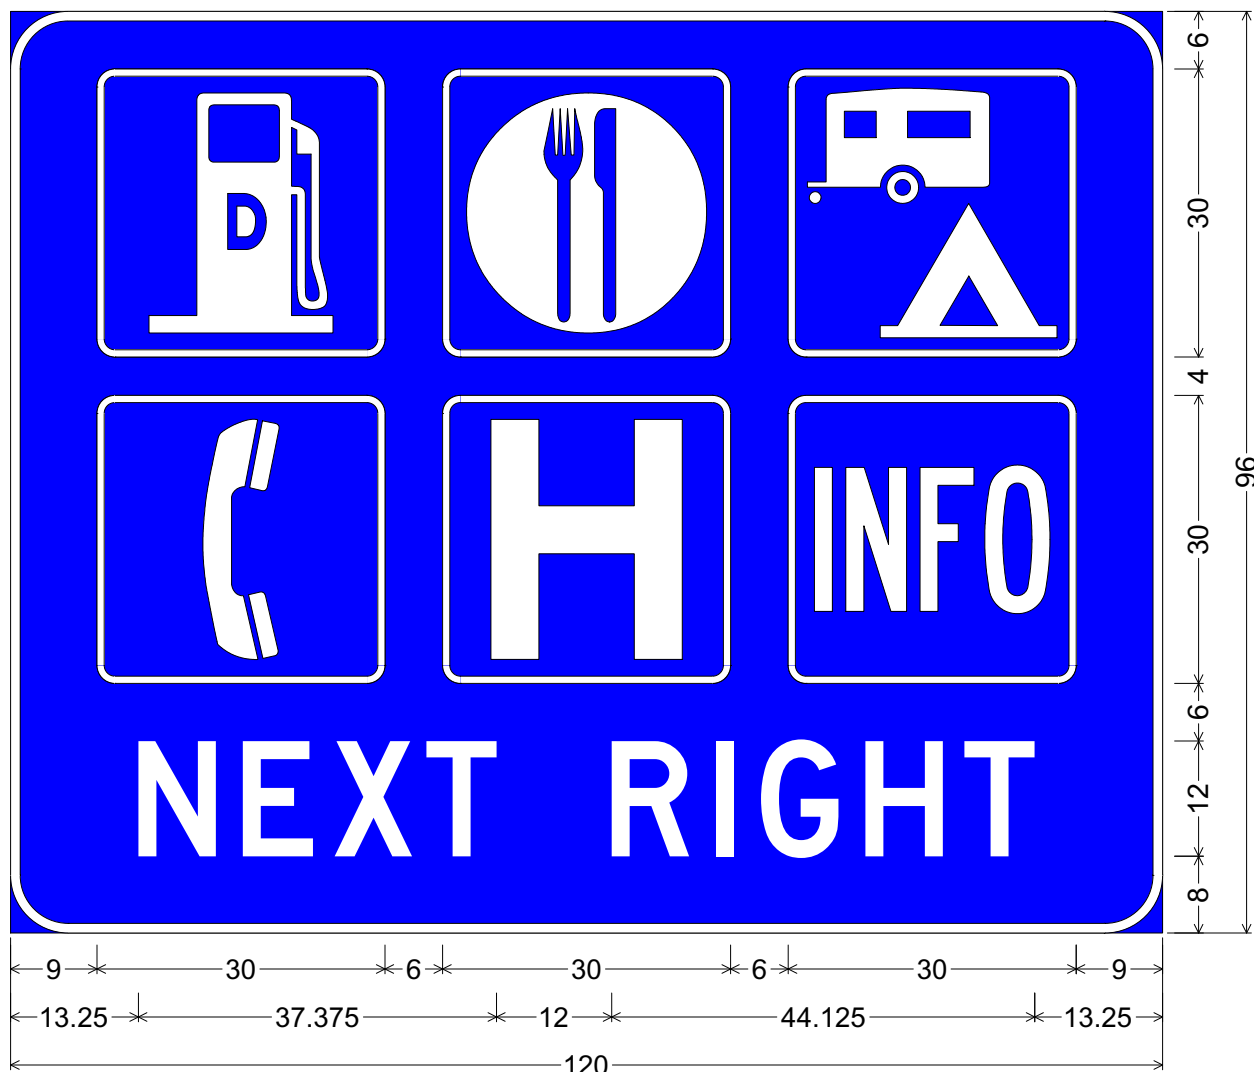

Identifier : D9-18b (freeway)

6.000" Radius, 1.000" Border, White on Blue;

D9 panel (30" x 30"); D9 panel (30" x 30"); D9 panel (30" x 30"); "NEXT RIGHT" D;

**Colors:**

Legend & Border: White (Reflective)

Background: Blue (Reflective)

**All dimensions are in inches**

**Designed By:** W. Faber

**Issue Date:** February 2018

Services will vary - see Section 21.3 of the MUTCD for placement of services  
 D9 general services panels are separate demountable panels

CODE: D9-18b  
 SIZE: 120" x 96"  
 Freeway

Identifier : D9-18b (freeway)

6.000" Radius, 1.000" Border, White on Blue;

D9 panel (30" x 30"); D9 panel (30" x 30"); D9 panel (30" x 30");

D9 panel (30" x 30"); D9 panel (30" x 30"); D9-10 (30" x 30"); "NEXT RIGHT" D;