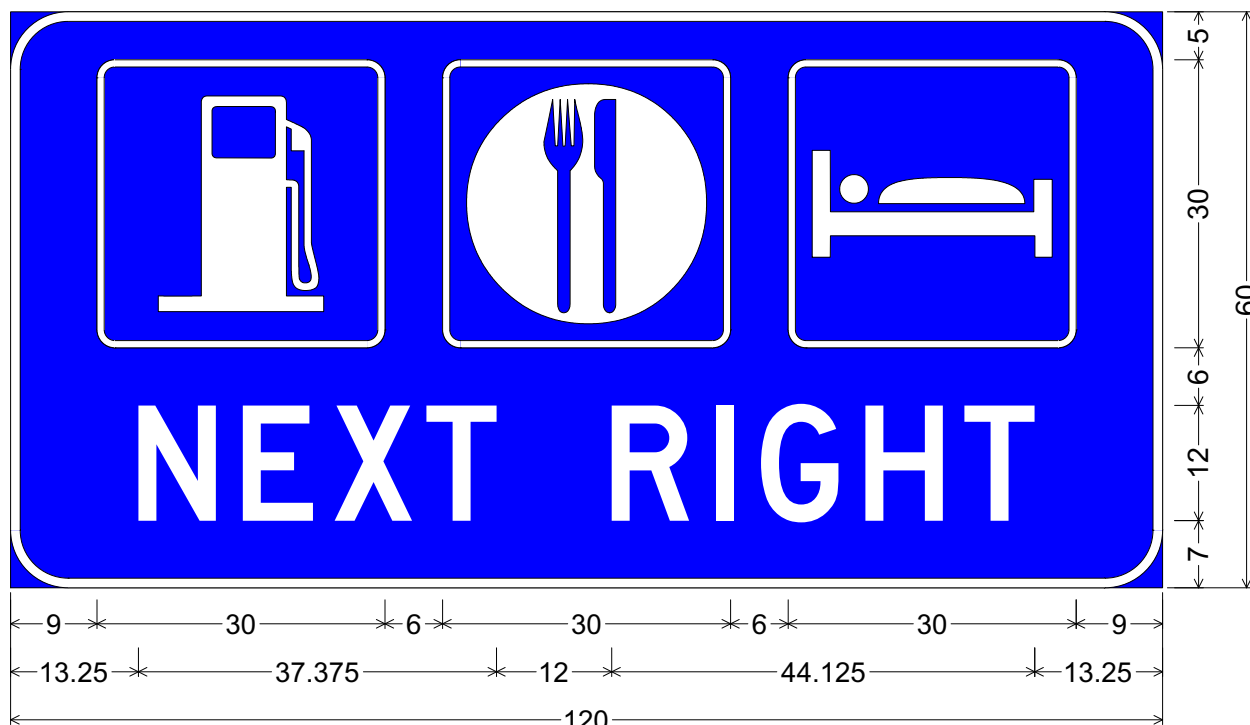

CODE: D9-18b

SIZE: 96" x 72"  
 Standard

Identifier : D9-18b (conventional road - ramp - crossroad)

Mounting :

Attach to :

1.000" Border, White on Blue;

D9 panel (24" x 24"); D9 panel (24" x 24"); D9 panel (24" x 24");

Identifier : D9-18b (freeway)

6.000" Radius, 1.000" Border, White on Blue;

D9 panel (30" x 30"); D9 panel (30" x 30"); D9 panel (30" x 30"); "NEXT RIGHT" D;

**Colors:**

Legend & Border: White (Reflective)