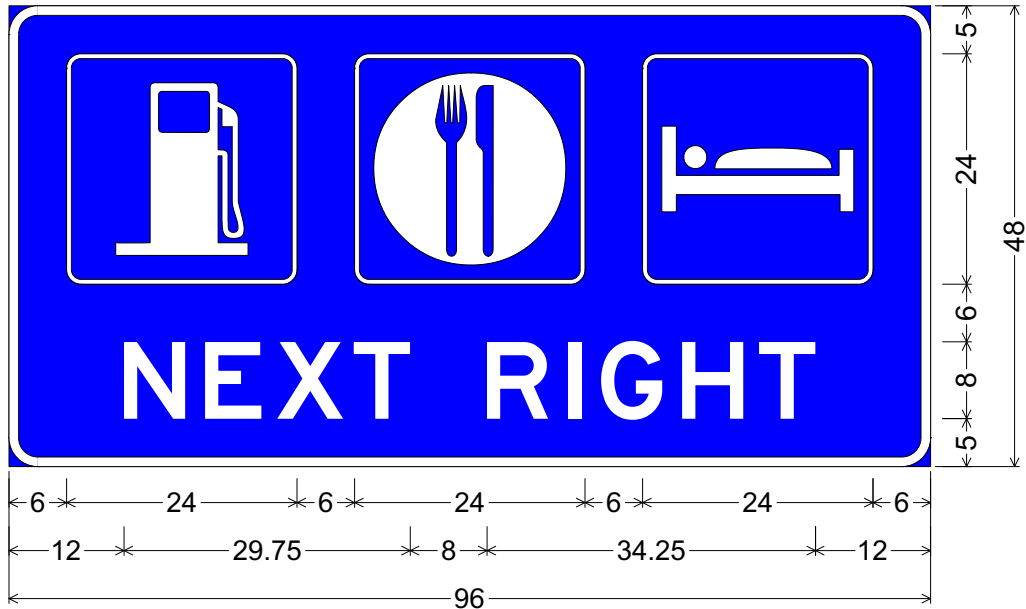

Services will vary - see Section 21.3 of the MUTCD for placement of services  
 D9 general services panels are separate demountable panels

**CODE:** D9-18b  
**SIZE:** 96" x 48"  
 Standard

Identifier : D9-18b (conventional road - ramp - crossroad)

Mounting :

Attach to :

1.000" Border, White on Blue;

D9 panel (24" x 24"); D9 panel (24" x 24"); D9 panel (24" x 24");

"NEXT RIGHT" E;

**Colors:**

Legend & Border: White (Reflective)

Background: Blue (Reflective)

CODE: D9-18b

SIZE: 96" x 72"  
 Standard

Identifier : D9-18b (conventional road - ramp - crossroad)

Mounting :

Attach to :

1.000" Border, White on Blue;

D9 panel (24" x 24"); D9 panel (24" x 24"); D9 panel (24" x 24");

Identifier : D9-18b (freeway)

6.000" Radius, 1.000" Border, White on Blue;

D9 panel (30" x 30"); D9 panel (30" x 30"); D9 panel (30" x 30"); "NEXT RIGHT" D;

**Colors:**

Legend & Border: White (Reflective)