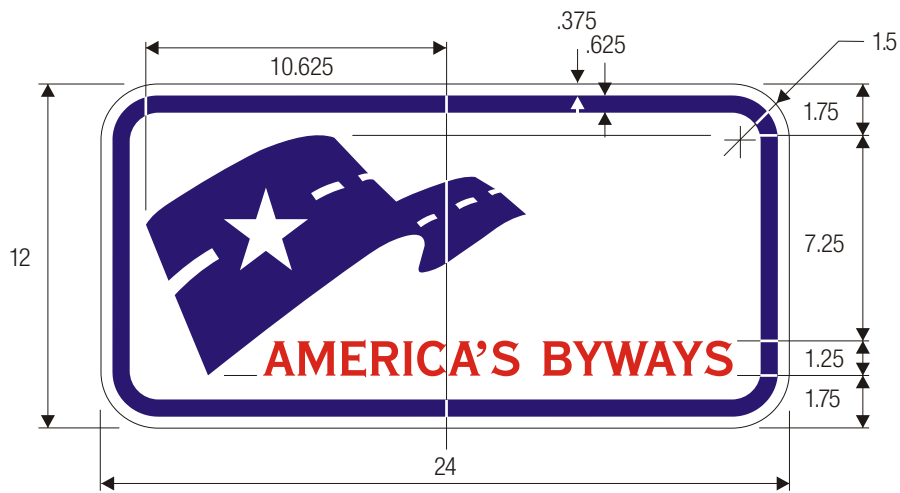

*See page 6-61 for symbol design.

D6-4a

NATIONAL SCENIC BYWAYS

COLORS:	SYMBOL	BLUE & WHITE (RETROREFLECTIVE)
	LEGEND	RED (RETROREFLECTIVE)
	BACKGROUND	WHITE (RETROREFLECTIVE)

**AMERICA'S
BYWAYS**