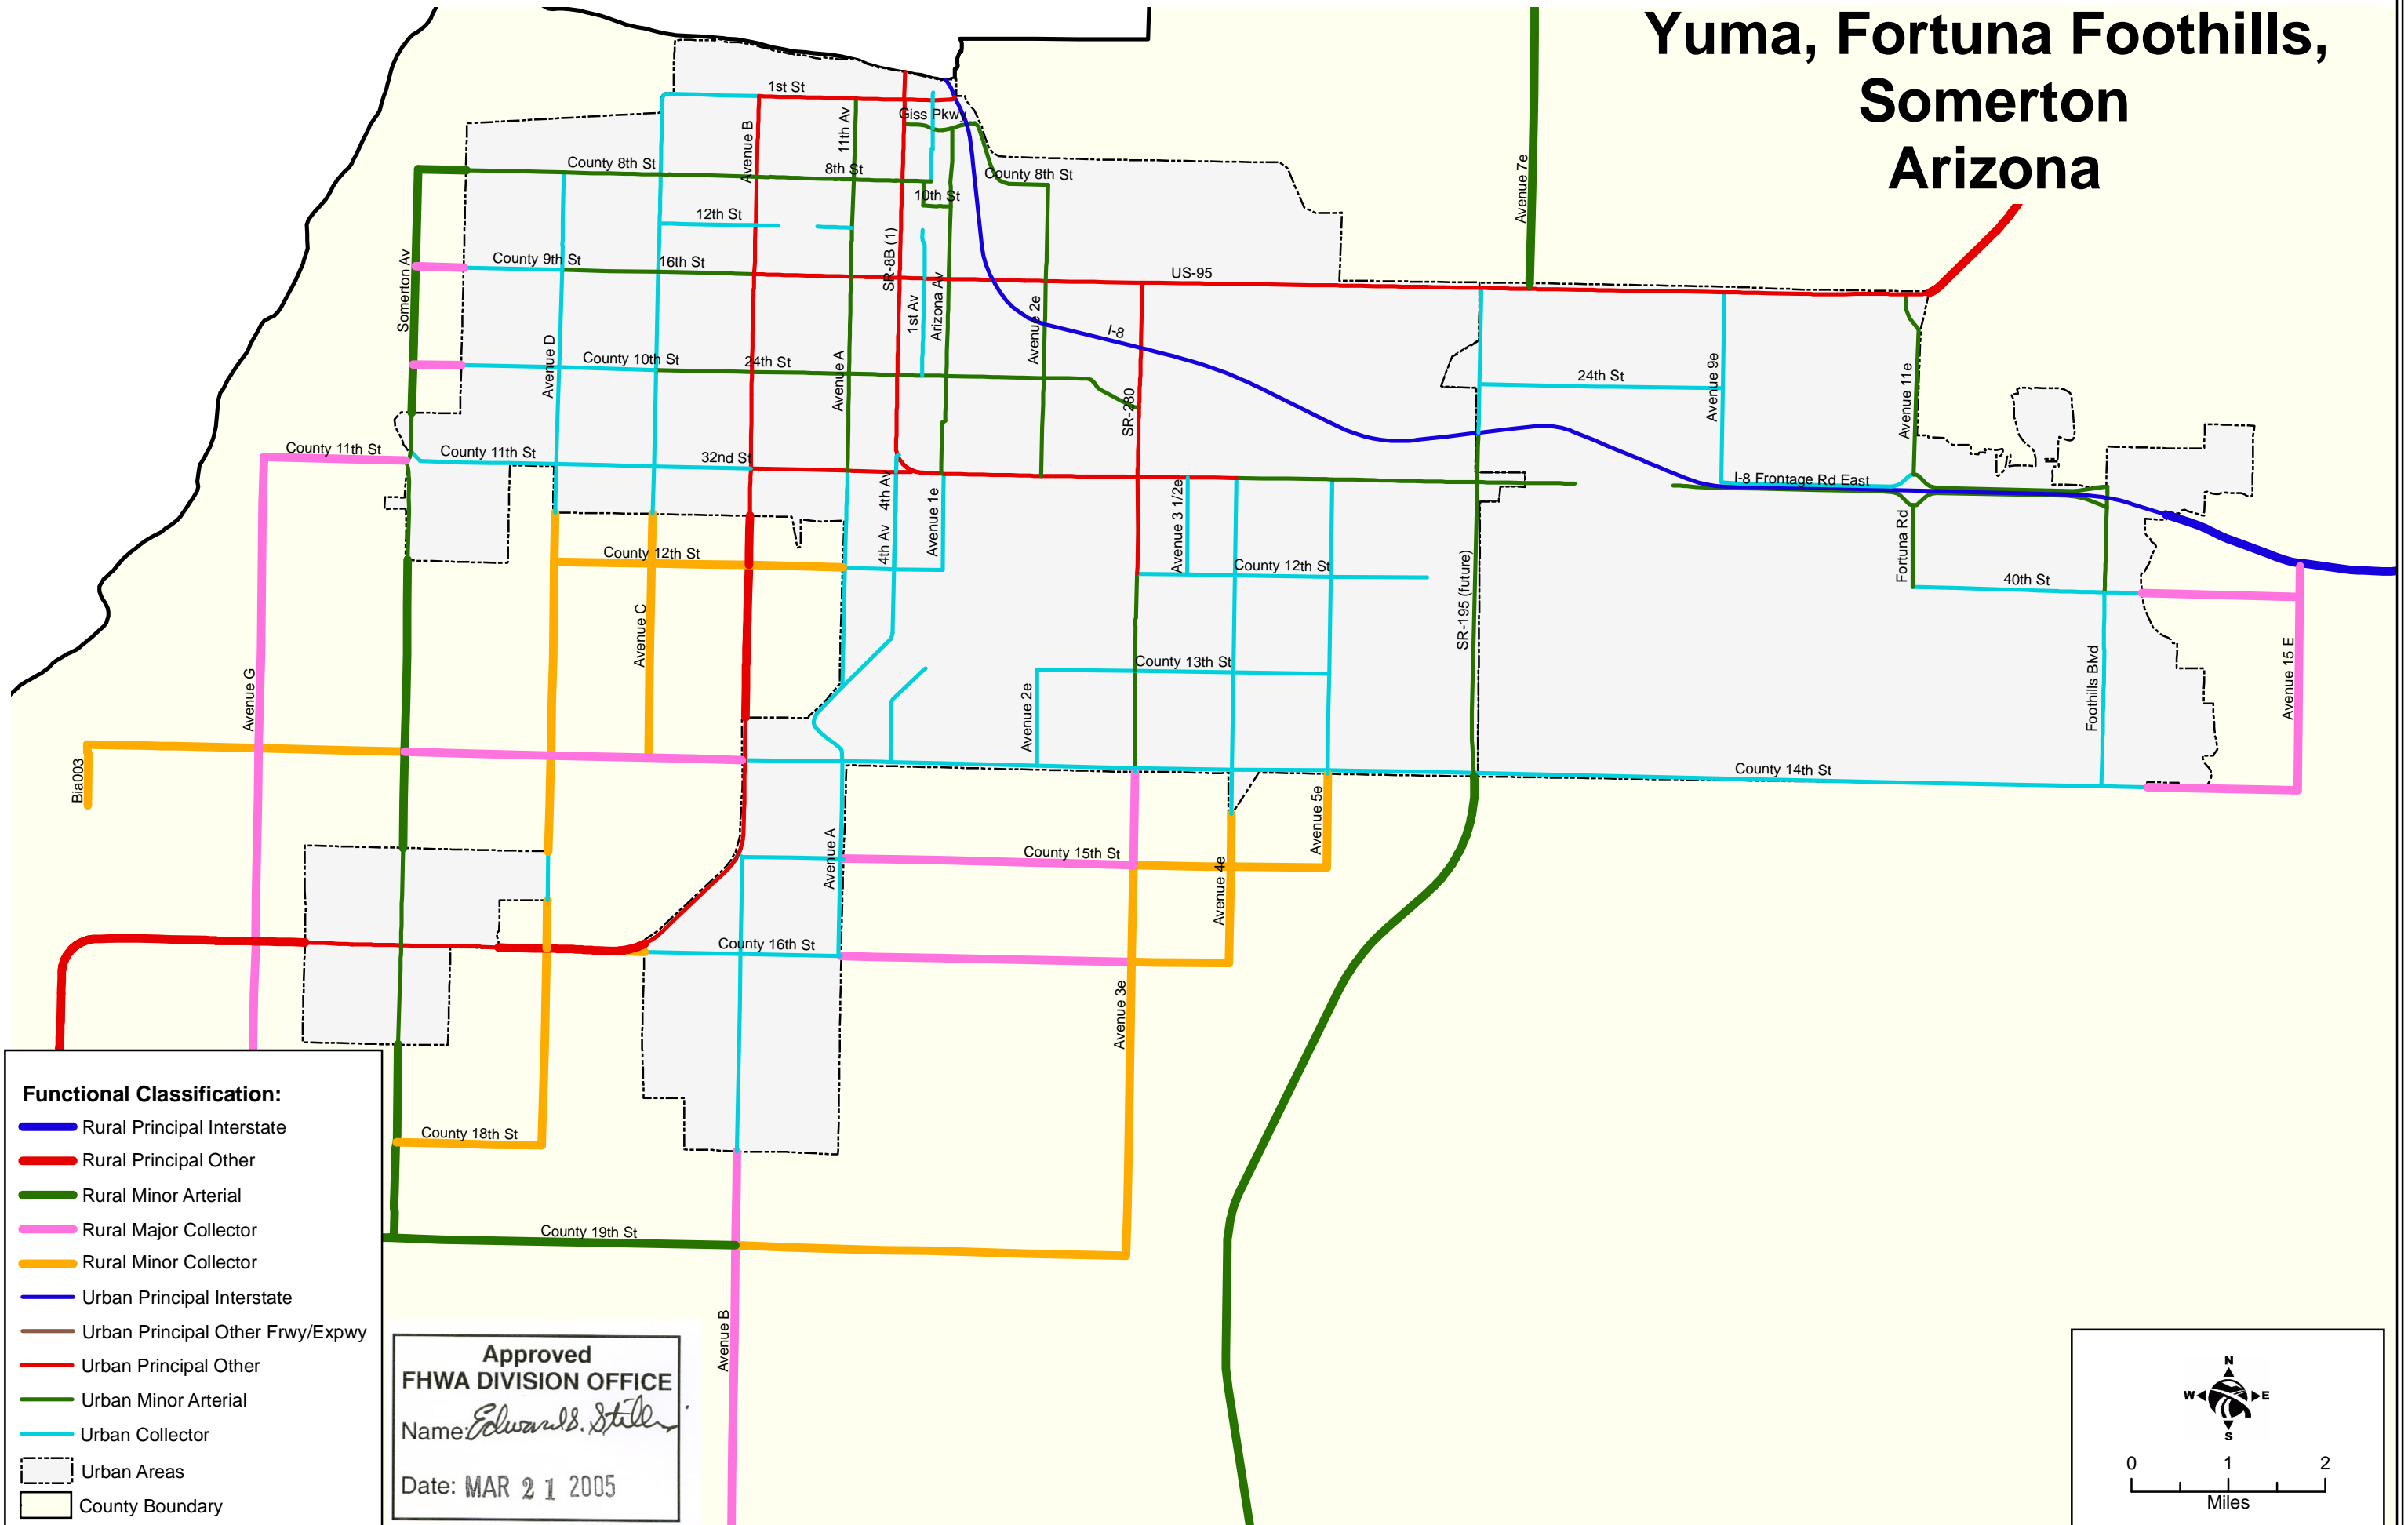

Yuma, Fortuna Foothills, Somerton Arizona

Functional Classification:

- Rural Principal Interstate
- Rural Principal Other
- Rural Minor Arterial
- Rural Major Collector
- Rural Minor Collector
- Urban Principal Interstate
- Urban Principal Other Frwy/Expwy
- Urban Principal Other
- Urban Minor Arterial
- Urban Collector
- Urban Areas
- County Boundary

Approved
FHWA DIVISION OFFICE
 Name: *Edward B. Still*
 Date: MAR 21 2005