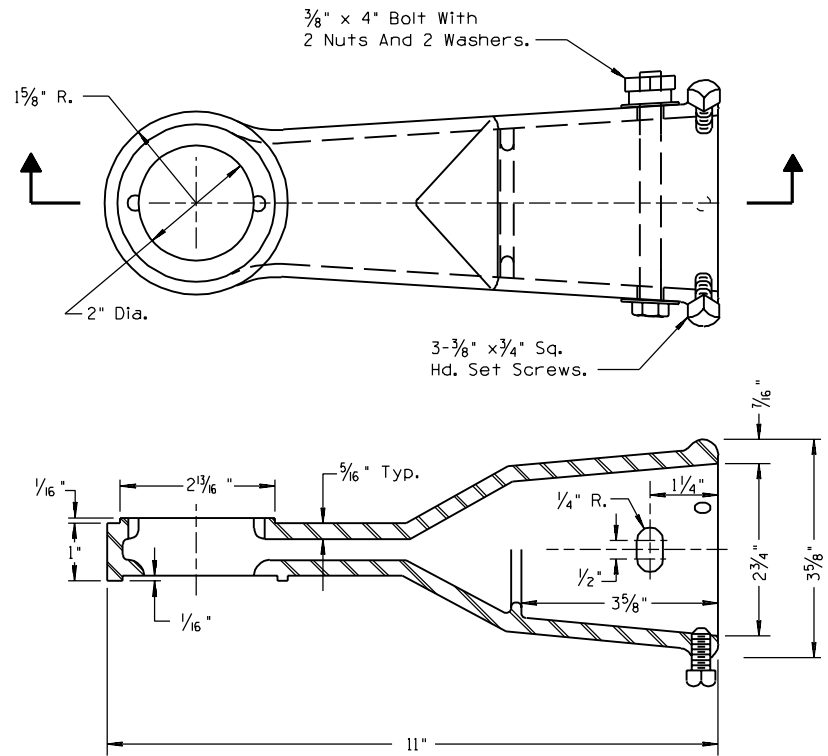

72 Teeth 1/16" High All Around.

3/8" x 4" Bolt With 2 Nuts And 2 Washers.

PLUMBIZER

ELEVATOR PLUMBIZER

NOTES:

1. Material - Bronze
2. Paint Finish To Comply With Specifications.

DESIGN APPROVED	SIGNATURE	ARIZONA DEPT. OF TRANSPORTATION INTERMODAL TRANSPORTATION DIVISION TRAFFIC SIGNALS & LIGHTING STANDARD DRAWINGS	REV.
APPROVED FOR DISTRIBUTION		ON FILE	DRAWING NO. T.S. 10-2
		MAST ARM PLUMBIZER	