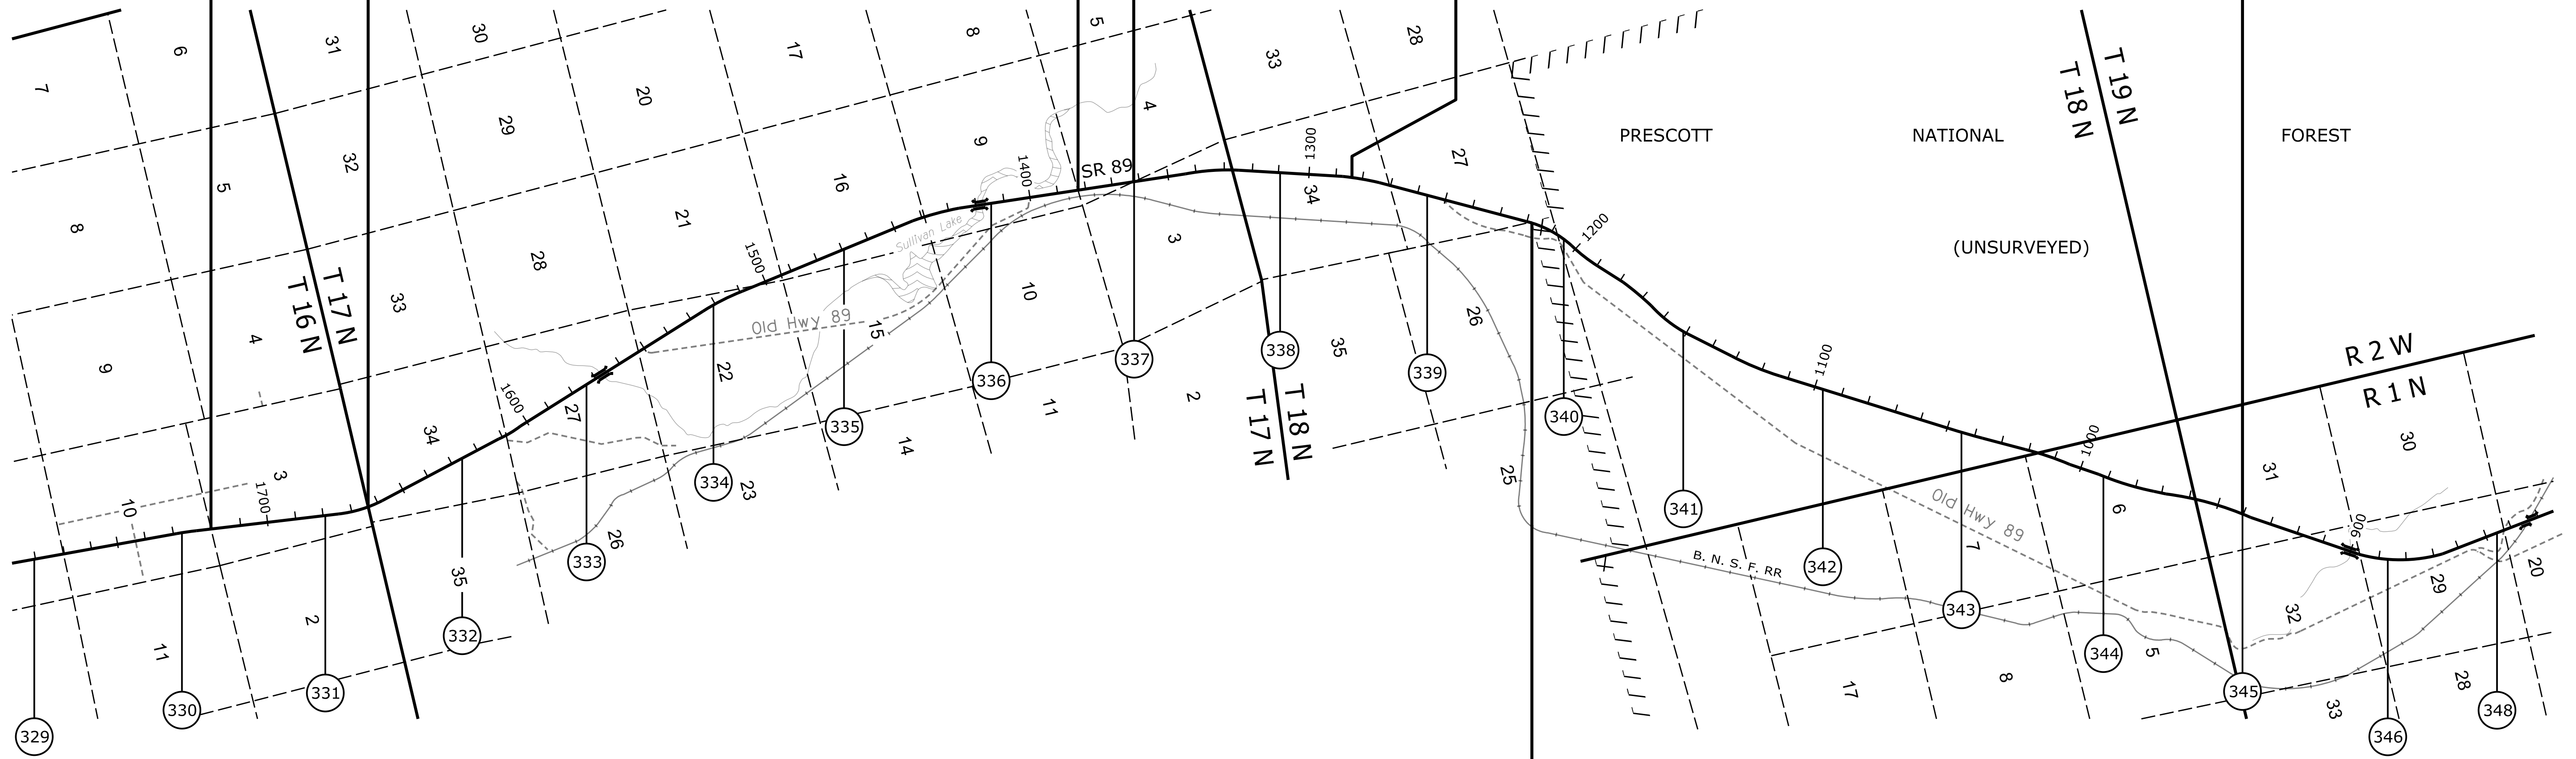

Click on MilePost numbers
to view Plans Index sheets

xx Mile Post Numbers

SR 89

Mile Post: 258 to 363

YAVAPAI COUNTY

[Contact Us](#)

Click in colored box
to view Plans/Maps
(xx) Mile Post Number

Right Of Way Index Map	ROUTE SR 89	MILEPOST 258.23 - 272.00
HIGHWAY NAME Wickenburg - Prescott Hwy.		

YAVAPAI COUNTY

Contact Us

Click in colored box to view Plans/Maps
 (xx) Mile Post Number

Right Of Way Index Map	ROUTE SR 89	MILEPOST 312.70 - 329.00
Highway Name		Prescott - Ash Fork Hwy.

G:\9340\Existing_Plans\Basemaps\SR - 089\SR 89 Index Sheet.dgn

C-13-T-348 6561
Strip Map

Contact Us

Click in colored box
to view Plans/Maps
Ⓧ Mile Post Number

Right Of Way Index Map	ROUTE SR 89	MILEPOST 329.00 - 348.00
HIGHWAY NAME Prescott - Ash Fork Hwy.		

YAVAPAI COUNTY

[Contact Us](#)

Click in colored box to view Plans/Maps
 (xx) Mile Post Number

Right Of Way Index Map	ROUTE SR 89	MILEPOST 349.00 - 363.84
HIGHWAY NAME Prescott - Ash Fork Hwy.		