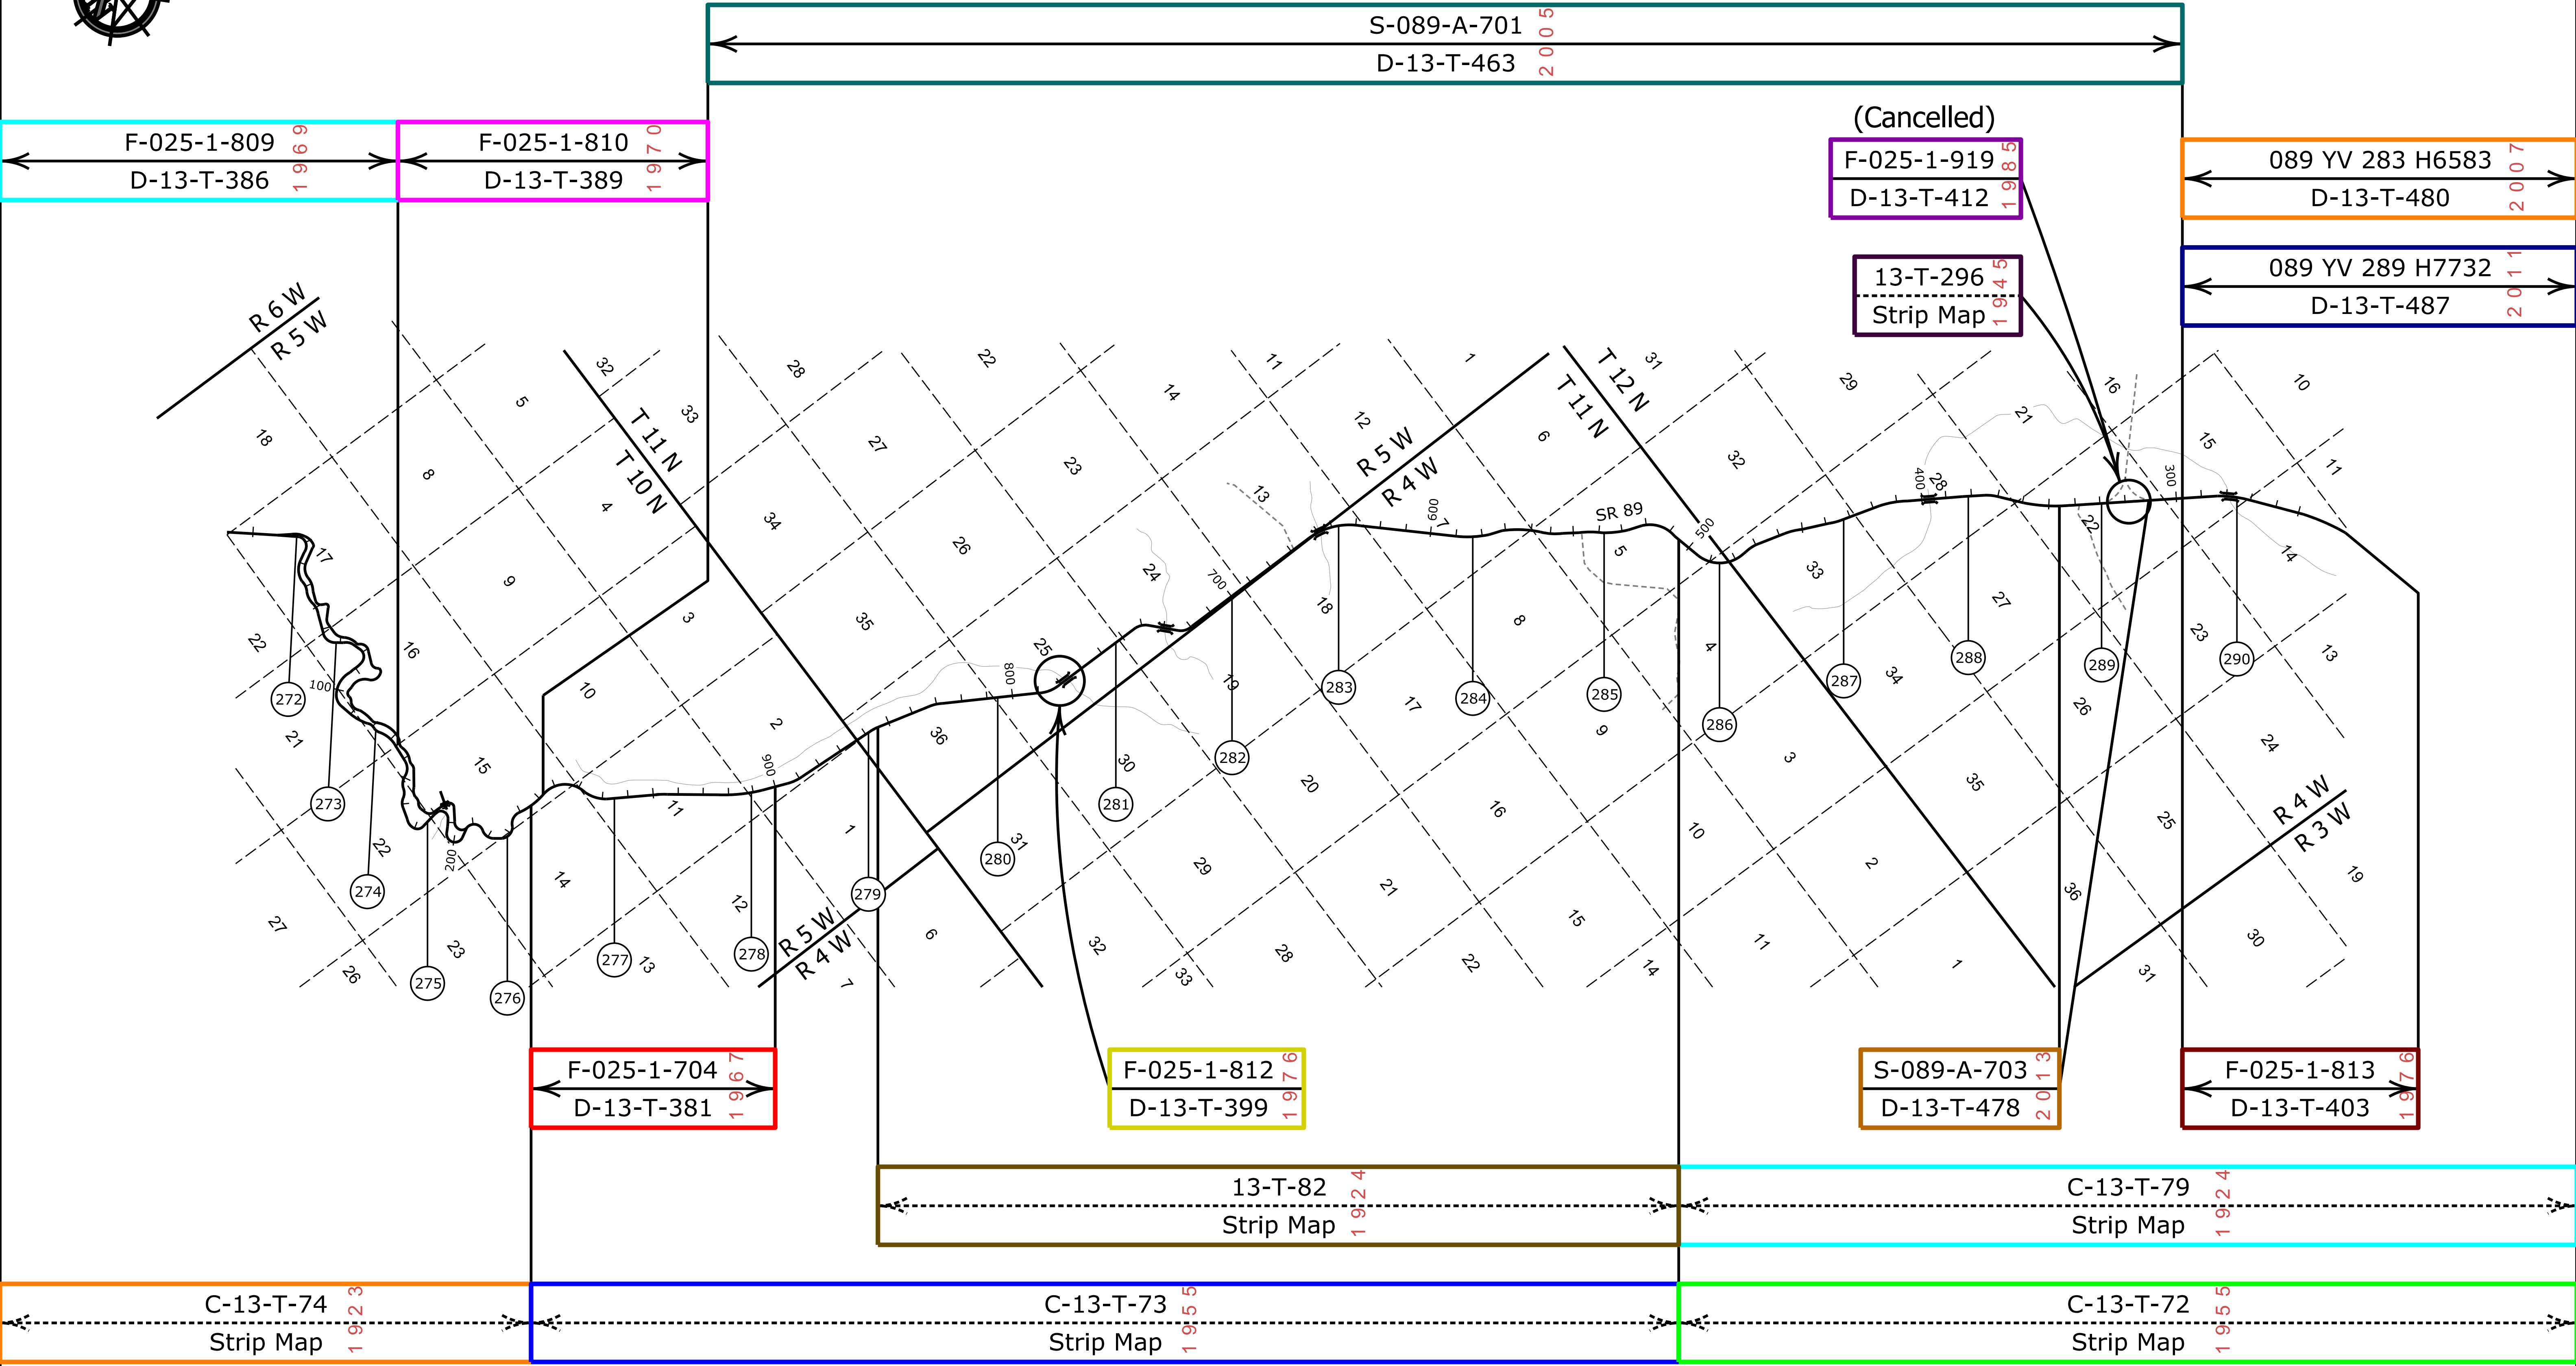

YAVAPAI COUNTY

Modified: 06/13/16 9:00:29 AM