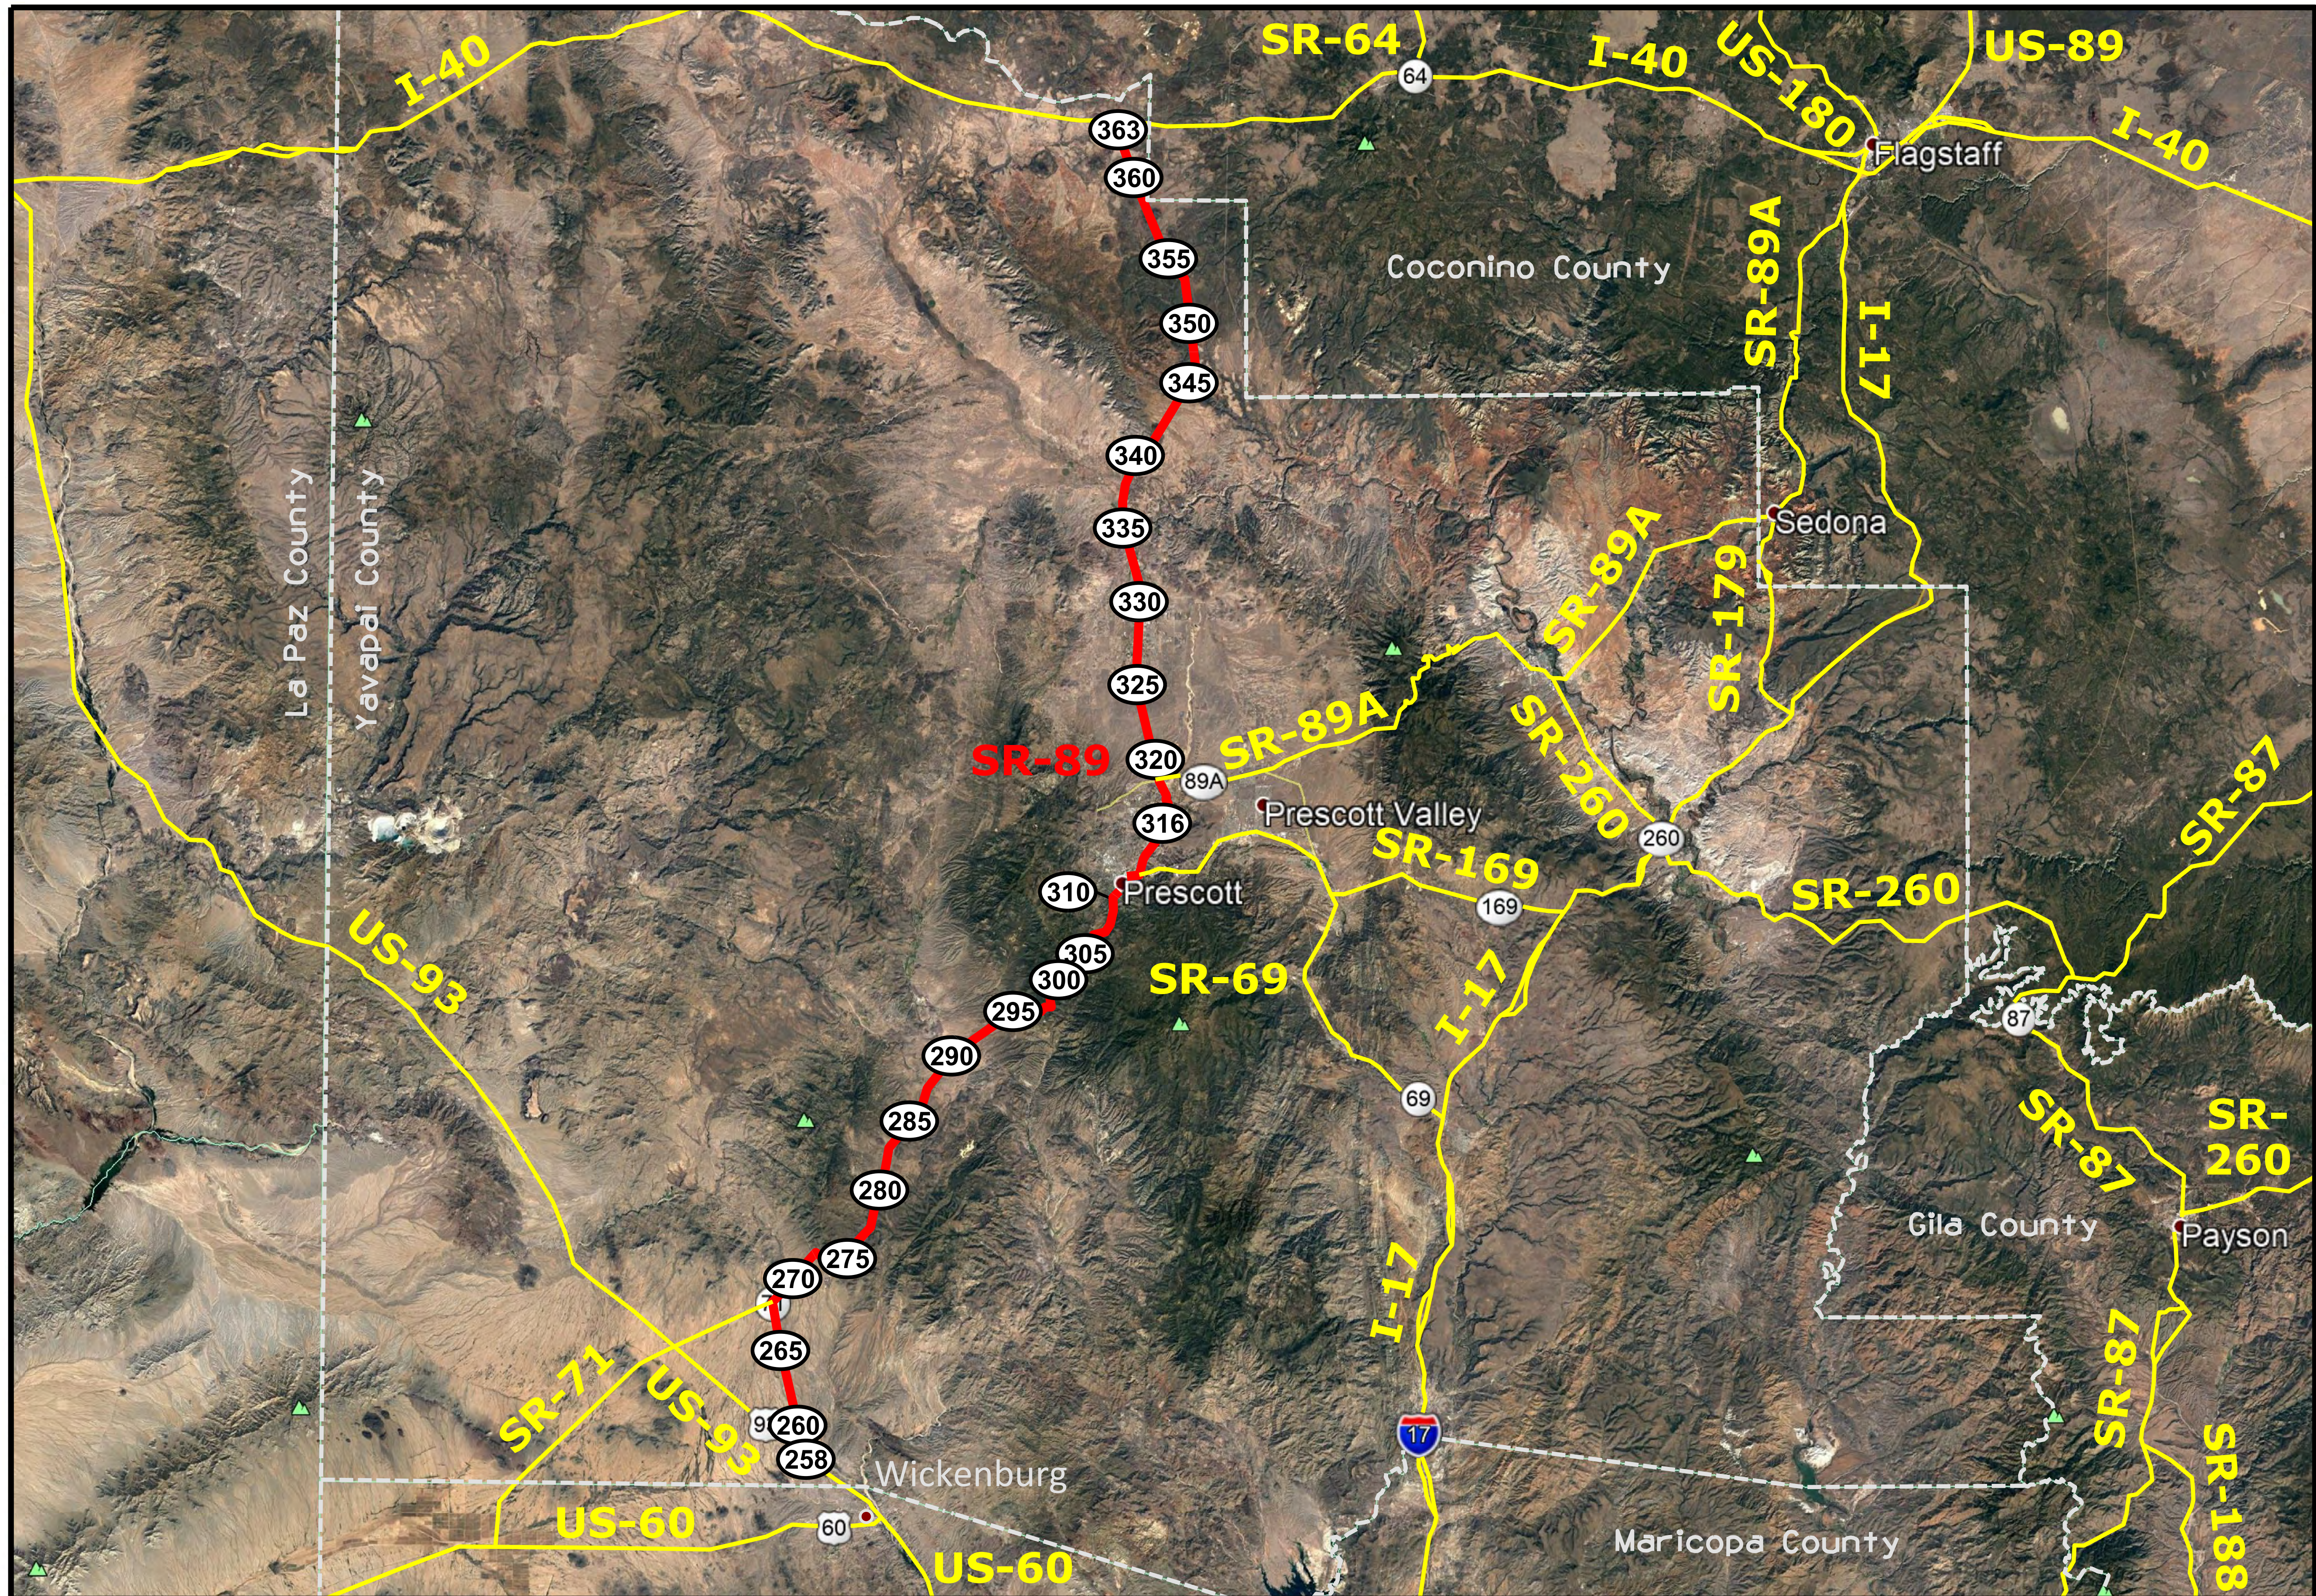

Click on MilePost numbers
to view Plans Index sheets

xx Mile Post Numbers

SR 89

Mile Post: 258 to 363

YAVAPAI COUNTY

[Contact Us](#)

Click in colored box
to view Plans/Maps
(xx) Mile Post Number

Right Of Way Index Map	ROUTE SR 89	MILEPOST 258.23 - 272.00
HIGHWAY NAME Wickenburg - Prescott Hwy.		

YAVAPAI COUNTY

G:\9340\Existing_Plans\Basemaps\SR - 089\SR 89 Index Sheet.dgn

Modified: 06/13/16 9:00:29 AM

YAVAPAI COUNTY

[Contact Us](#)

Click in colored box
to view Plans/Maps
Ⓧ Mile Post Number

Right Of Way Index Map	ROUTE SR 89	MILEPOST 291.00 - 310.00
HIGHWAY NAME Wickenburg - Prescott Hwy.		

YAVAPAI COUNTY

Contact Us

Click in colored box to view Plans/Maps
 (xx) Mile Post Number

Right Of Way Index Map	ROUTE SR 89	MILEPOST 312.70 - 329.00
Highway Name		Prescott - Ash Fork Hwy.

G:\9340\Existing_Plans\Basemaps\SR - 089\SR 89 Index Sheet.dgn

C-13-T-348 6561
Strip Map

Contact Us

Click in colored box
to view Plans/Maps
Ⓧ Mile Post Number

Right Of Way Index Map	ROUTE SR 89	MILEPOST 329.00 - 348.00
HIGHWAY NAME Prescott - Ash Fork Hwy.		

YAVAPAI COUNTY