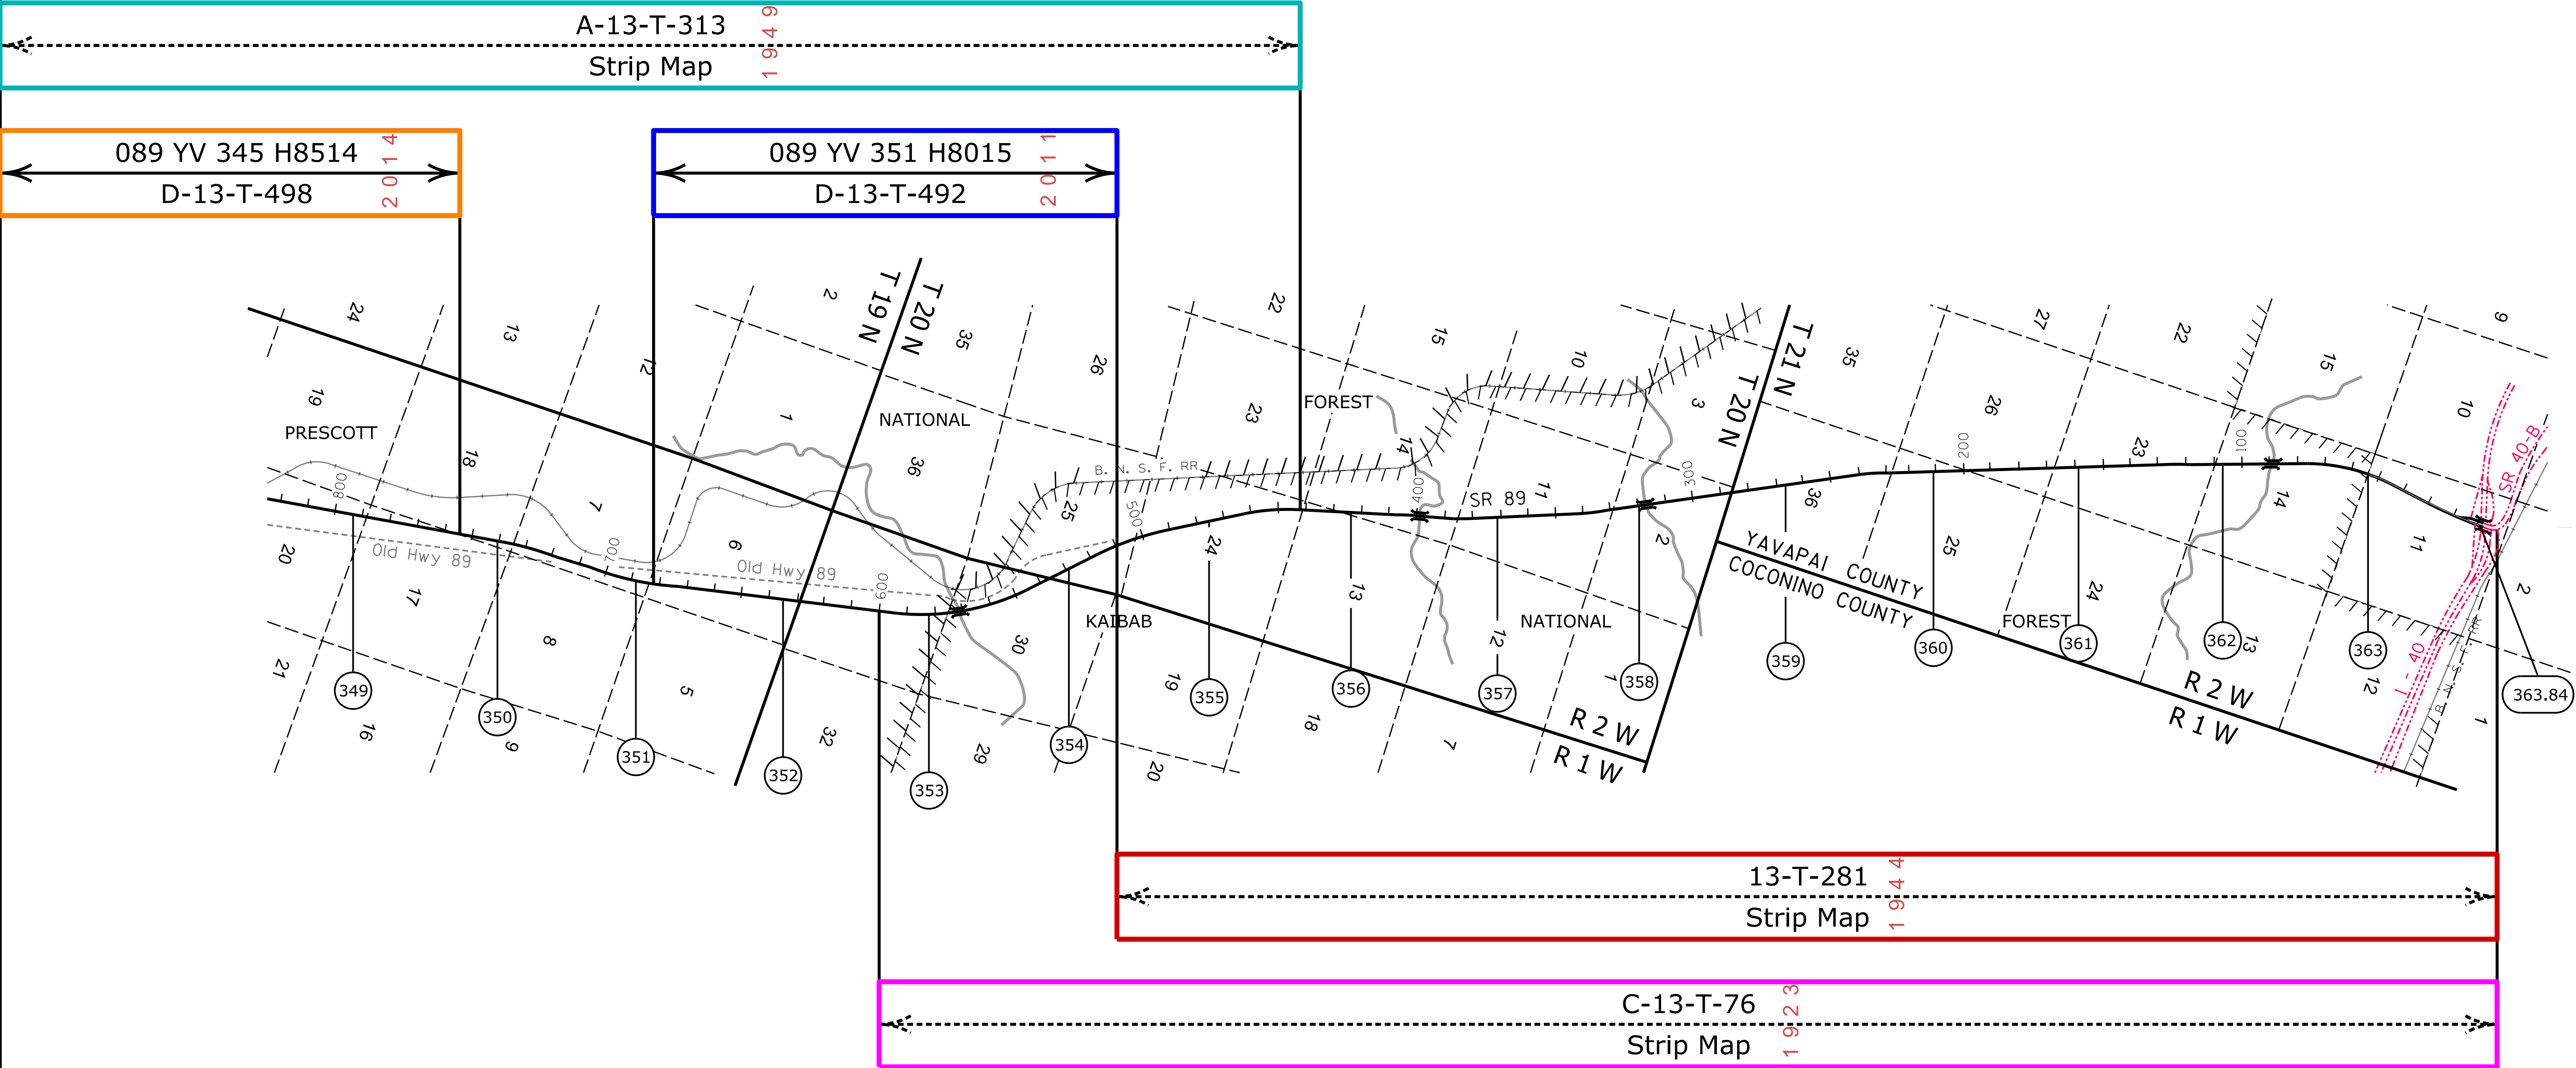

Click on MilePost numbers
to view Plans Index sheets

xx Mile Post Numbers

SR 89

Mile Post: 258 to 363

YAVAPAI COUNTY

[Contact Us](#)

Click in colored box
to view Plans/Maps
(xx) Mile Post Number

Right Of Way Index Map	ROUTE SR 89	MILEPOST 258.23 - 272.00
HIGHWAY NAME Wickenburg - Prescott Hwy.		

YAVAPAI COUNTY

G:\9340\Existing_Plans\Basemaps\SR - 089\SR 89 Index Sheet.dgn

Modified: 06/13/16 9:00:29 AM

YAVAPAI COUNTY

[Contact Us](#)

Click in colored box
to view Plans/Maps
Ⓧ Mile Post Number

Right Of Way Index Map	ROUTE SR 89	MILEPOST 291.00 - 310.00
HIGHWAY NAME Wickenburg - Prescott Hwy.		

C-13-T-348 6561
Strip Map

Contact Us

Click in colored box
to view Plans/Maps
Ⓧ Mile Post Number

Right Of Way Index Map	ROUTE SR 89	MILEPOST 329.00 - 348.00
HIGHWAY NAME Prescott - Ash Fork Hwy.		

YAVAPAI COUNTY

[Contact Us](#)

Click in colored box to view Plans/Maps
 (xx) Mile Post Number

Right Of Way Index Map	ROUTE SR 89	MILEPOST 349.00 - 363.84
HIGHWAY NAME Prescott - Ash Fork Hwy.		