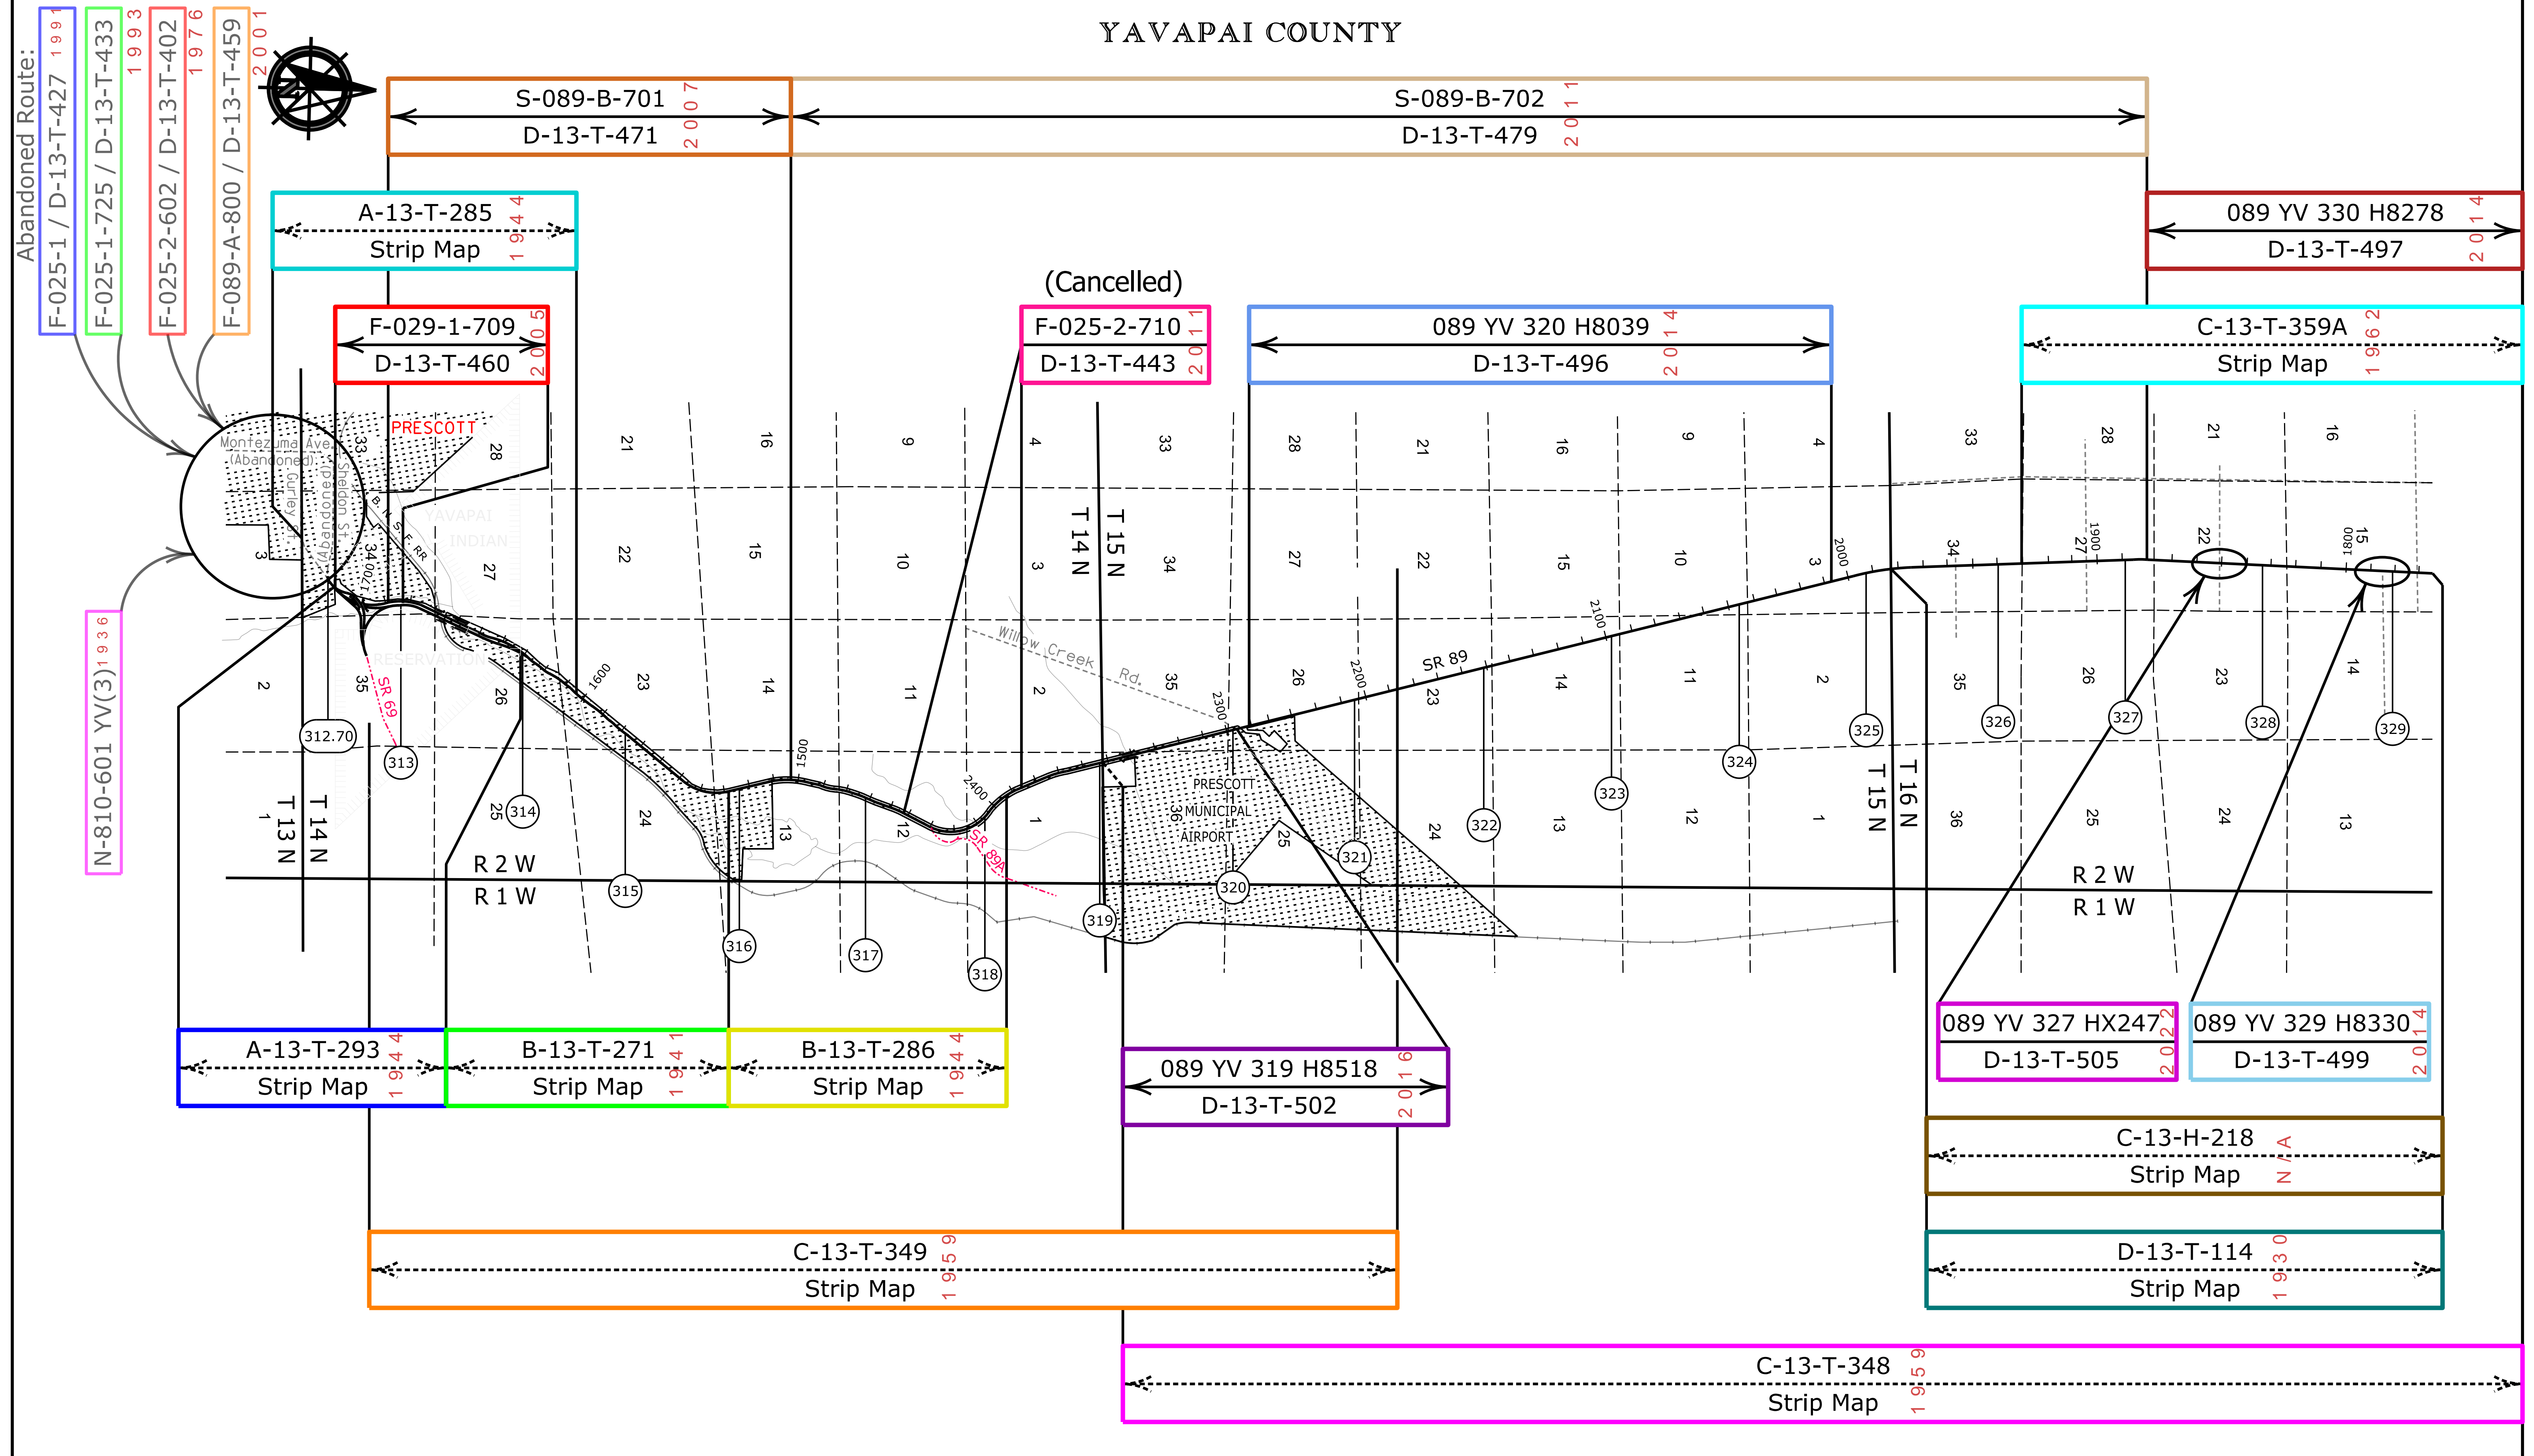

Click on MilePost numbers
to view Plans Index sheets

xx Mile Post Numbers

SR 89

Mile Post: 258 to 363

YAVAPAI COUNTY

[Contact Us](#)

Click in colored box
to view Plans/Maps
(xx) Mile Post Number

Right Of Way Index Map	ROUTE SR 89	MILEPOST 258.23 - 272.00
HIGHWAY NAME Wickenburg - Prescott Hwy.		

YAVAPAI COUNTY

G:\9340\Existing_Plans\Basemaps\SR - 089\SR 89 Index Sheet.dgn

Modified: 06/13/16 9:00:29 AM

YAVAPAI COUNTY

[Contact Us](#)

Click in colored box
to view Plans/Maps
Ⓧ Mile Post Number

Right Of Way Index Map	ROUTE SR 89	MILEPOST 291.00 - 310.00
HIGHWAY NAME Wickenburg - Prescott Hwy.		

YAVAPAI COUNTY

Contact Us

Click in colored box to view Plans/Maps
 (xx) Mile Post Number

Right Of Way Index Map	ROUTE SR 89	MILEPOST 312.70 - 329.00
Highway Name		Prescott - Ash Fork Hwy.

G:\9340\Existing_Plans\Basemaps\SR - 089\SR 89 Index Sheet.dgn

[Contact Us](#)

Click in colored box to view Plans/Maps
 (xx) Mile Post Number

Right Of Way Index Map	ROUTE SR 89	MILEPOST 349.00 - 363.84
HIGHWAY NAME Prescott - Ash Fork Hwy.		