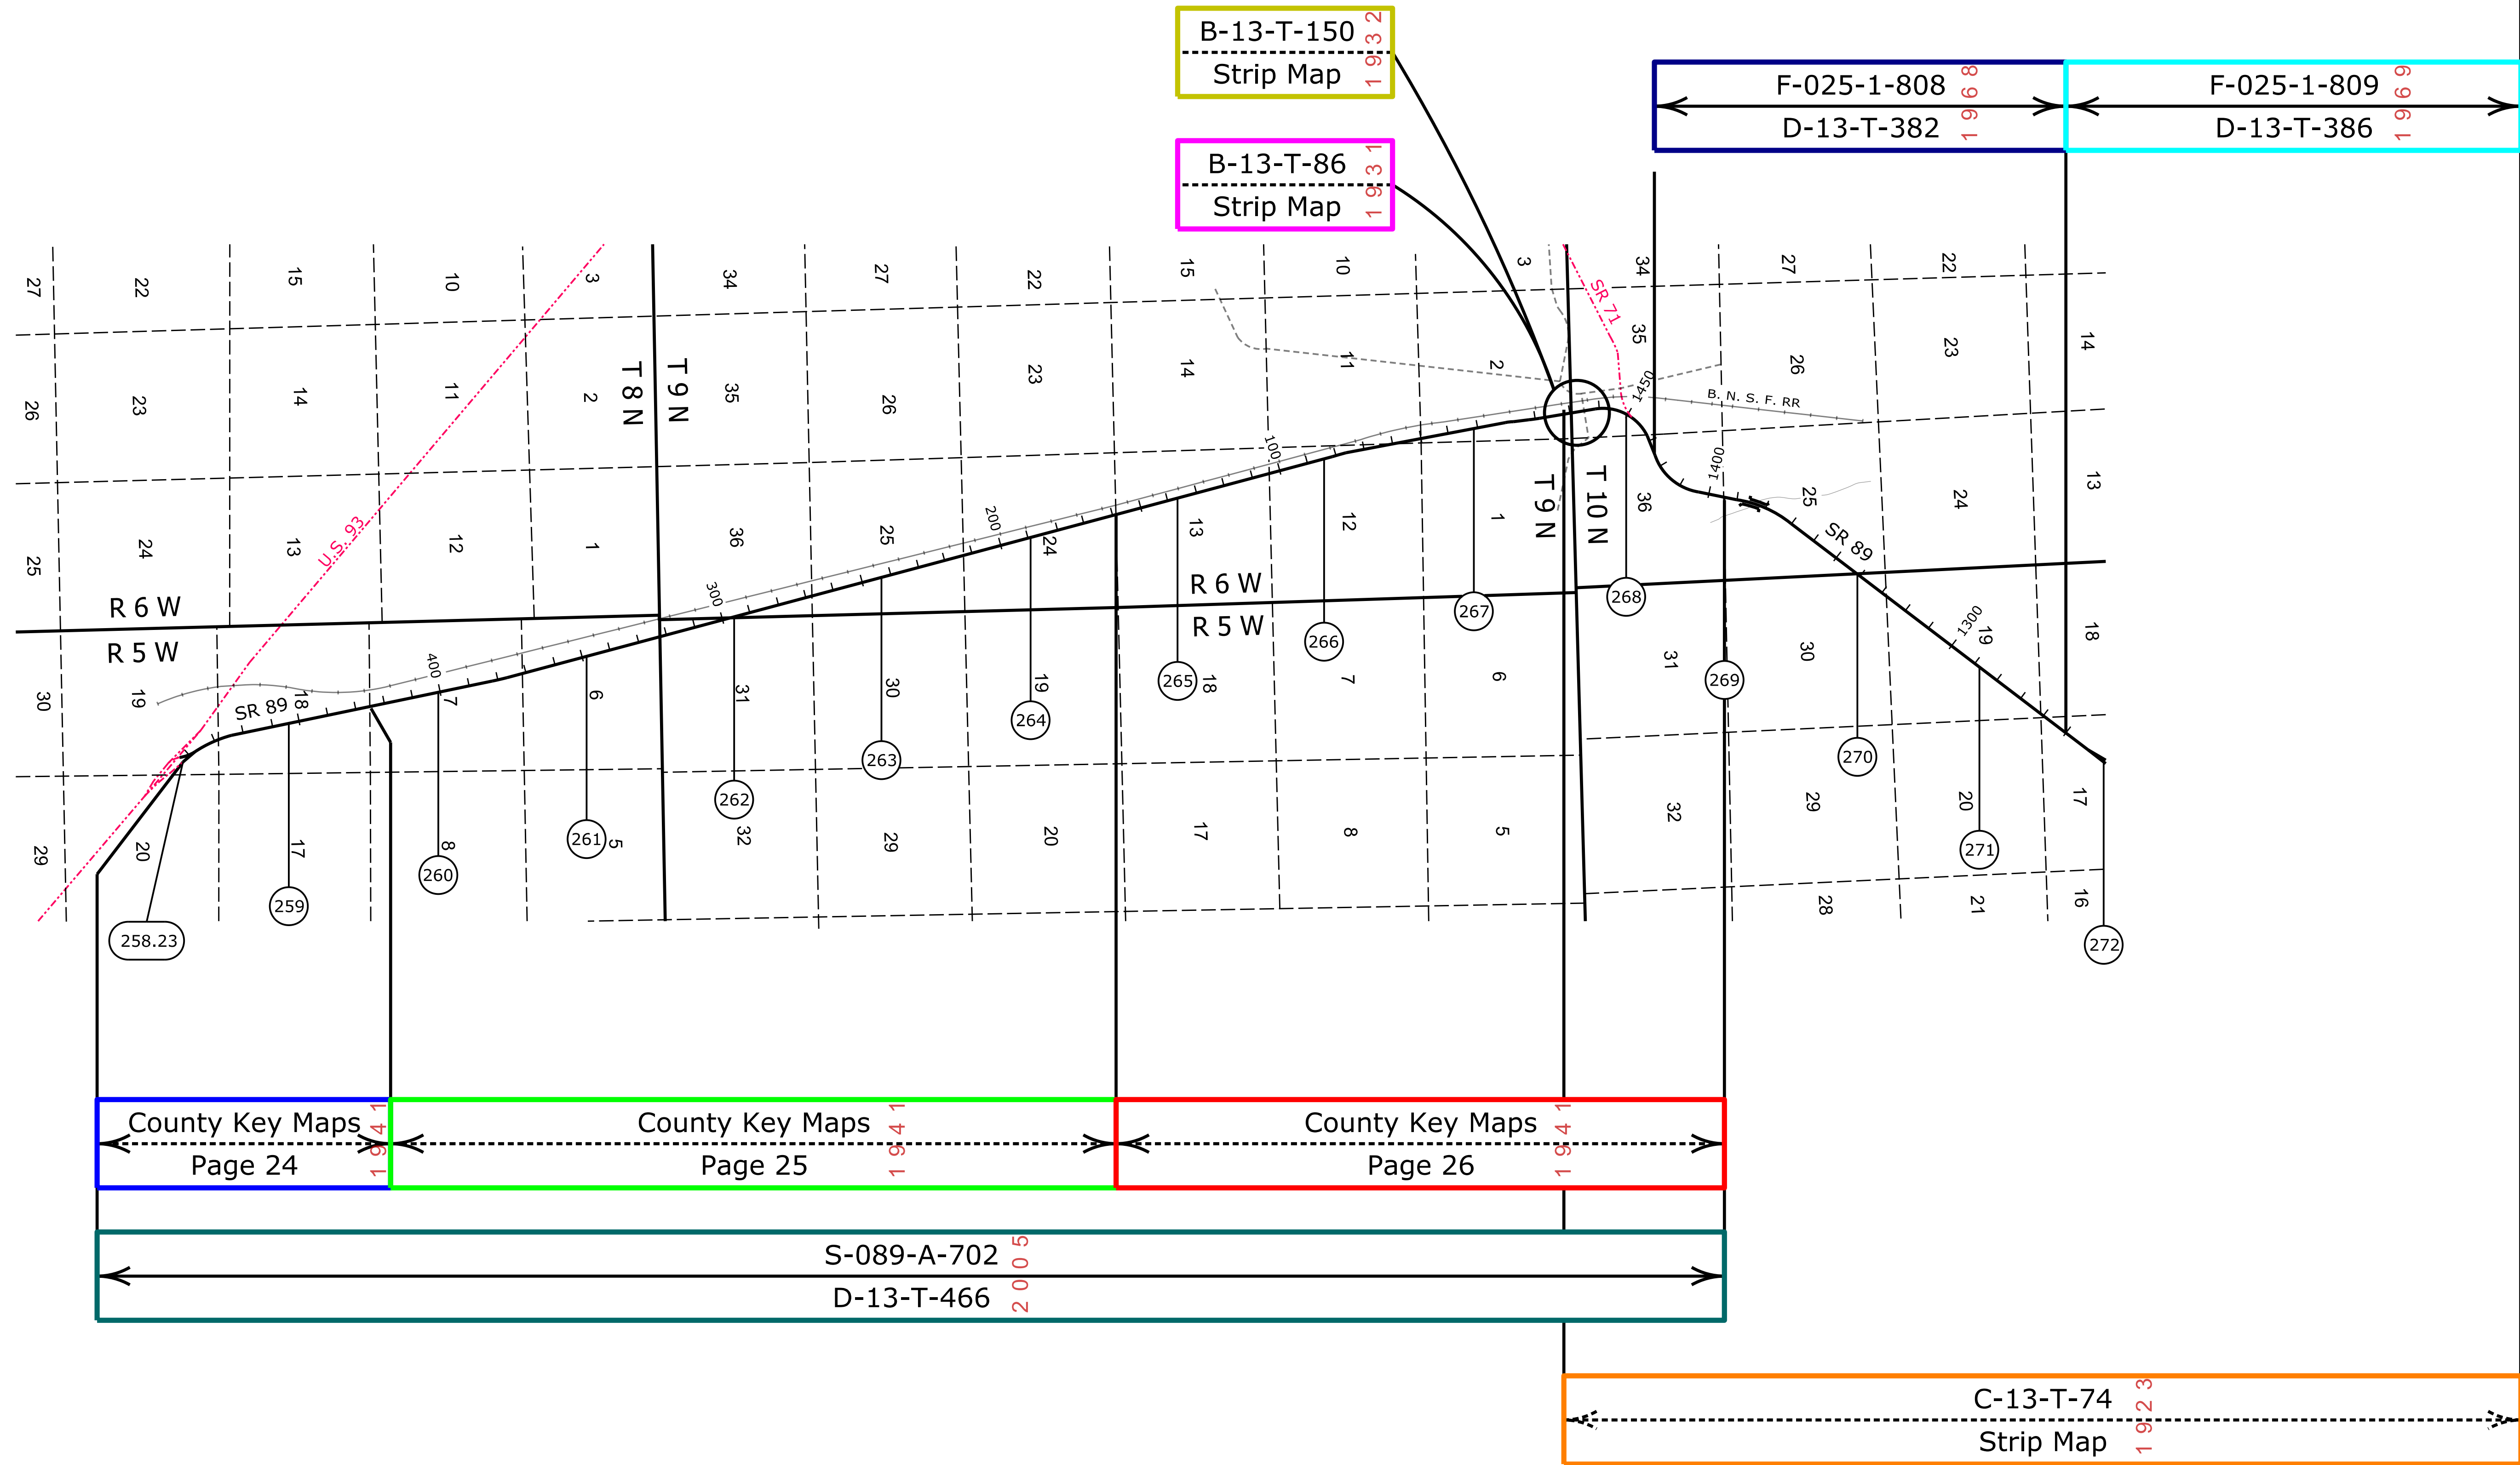

Click on MilePost numbers
to view Plans Index sheets

xx Mile Post Numbers

SR 89

Mile Post: 258 to 363

YAVAPAI COUNTY

[Contact Us](#)

Click in colored box
to view Plans/Maps
(xx) Mile Post Number

Right Of Way Index Map	ROUTE SR 89	MILEPOST 258.23 - 272.00
HIGHWAY NAME Wickenburg - Prescott Hwy.		

YAVAPAI COUNTY

G:\9340\Existing_Plans\Basemaps\SR - 089\SR 89 Index Sheet.dgn

Modified: 06/13/16 9:00:29 AM

YAVAPAI COUNTY

[Contact Us](#)

Click in colored box
to view Plans/Maps
Ⓧ Mile Post Number

Right Of Way Index Map	ROUTE SR 89	MILEPOST 291.00 - 310.00
HIGHWAY NAME Wickenburg - Prescott Hwy.		

YAVAPAI COUNTY

Contact Us

Click in colored box to view Plans/Maps
 (xx) Mile Post Number

Right Of Way Index Map	ROUTE SR 89	MILEPOST 312.70 - 329.00
Highway Name		Prescott - Ash Fork Hwy.

G:\9340\Existing_Plans\Basemaps\SR - 089\SR 89 Index Sheet.dgn

[Contact Us](#)

Click in colored box to view Plans/Maps
 (xx) Mile Post Number

Right Of Way Index Map	ROUTE SR 89	MILEPOST 349.00 - 363.84
HIGHWAY NAME Prescott - Ash Fork Hwy.		