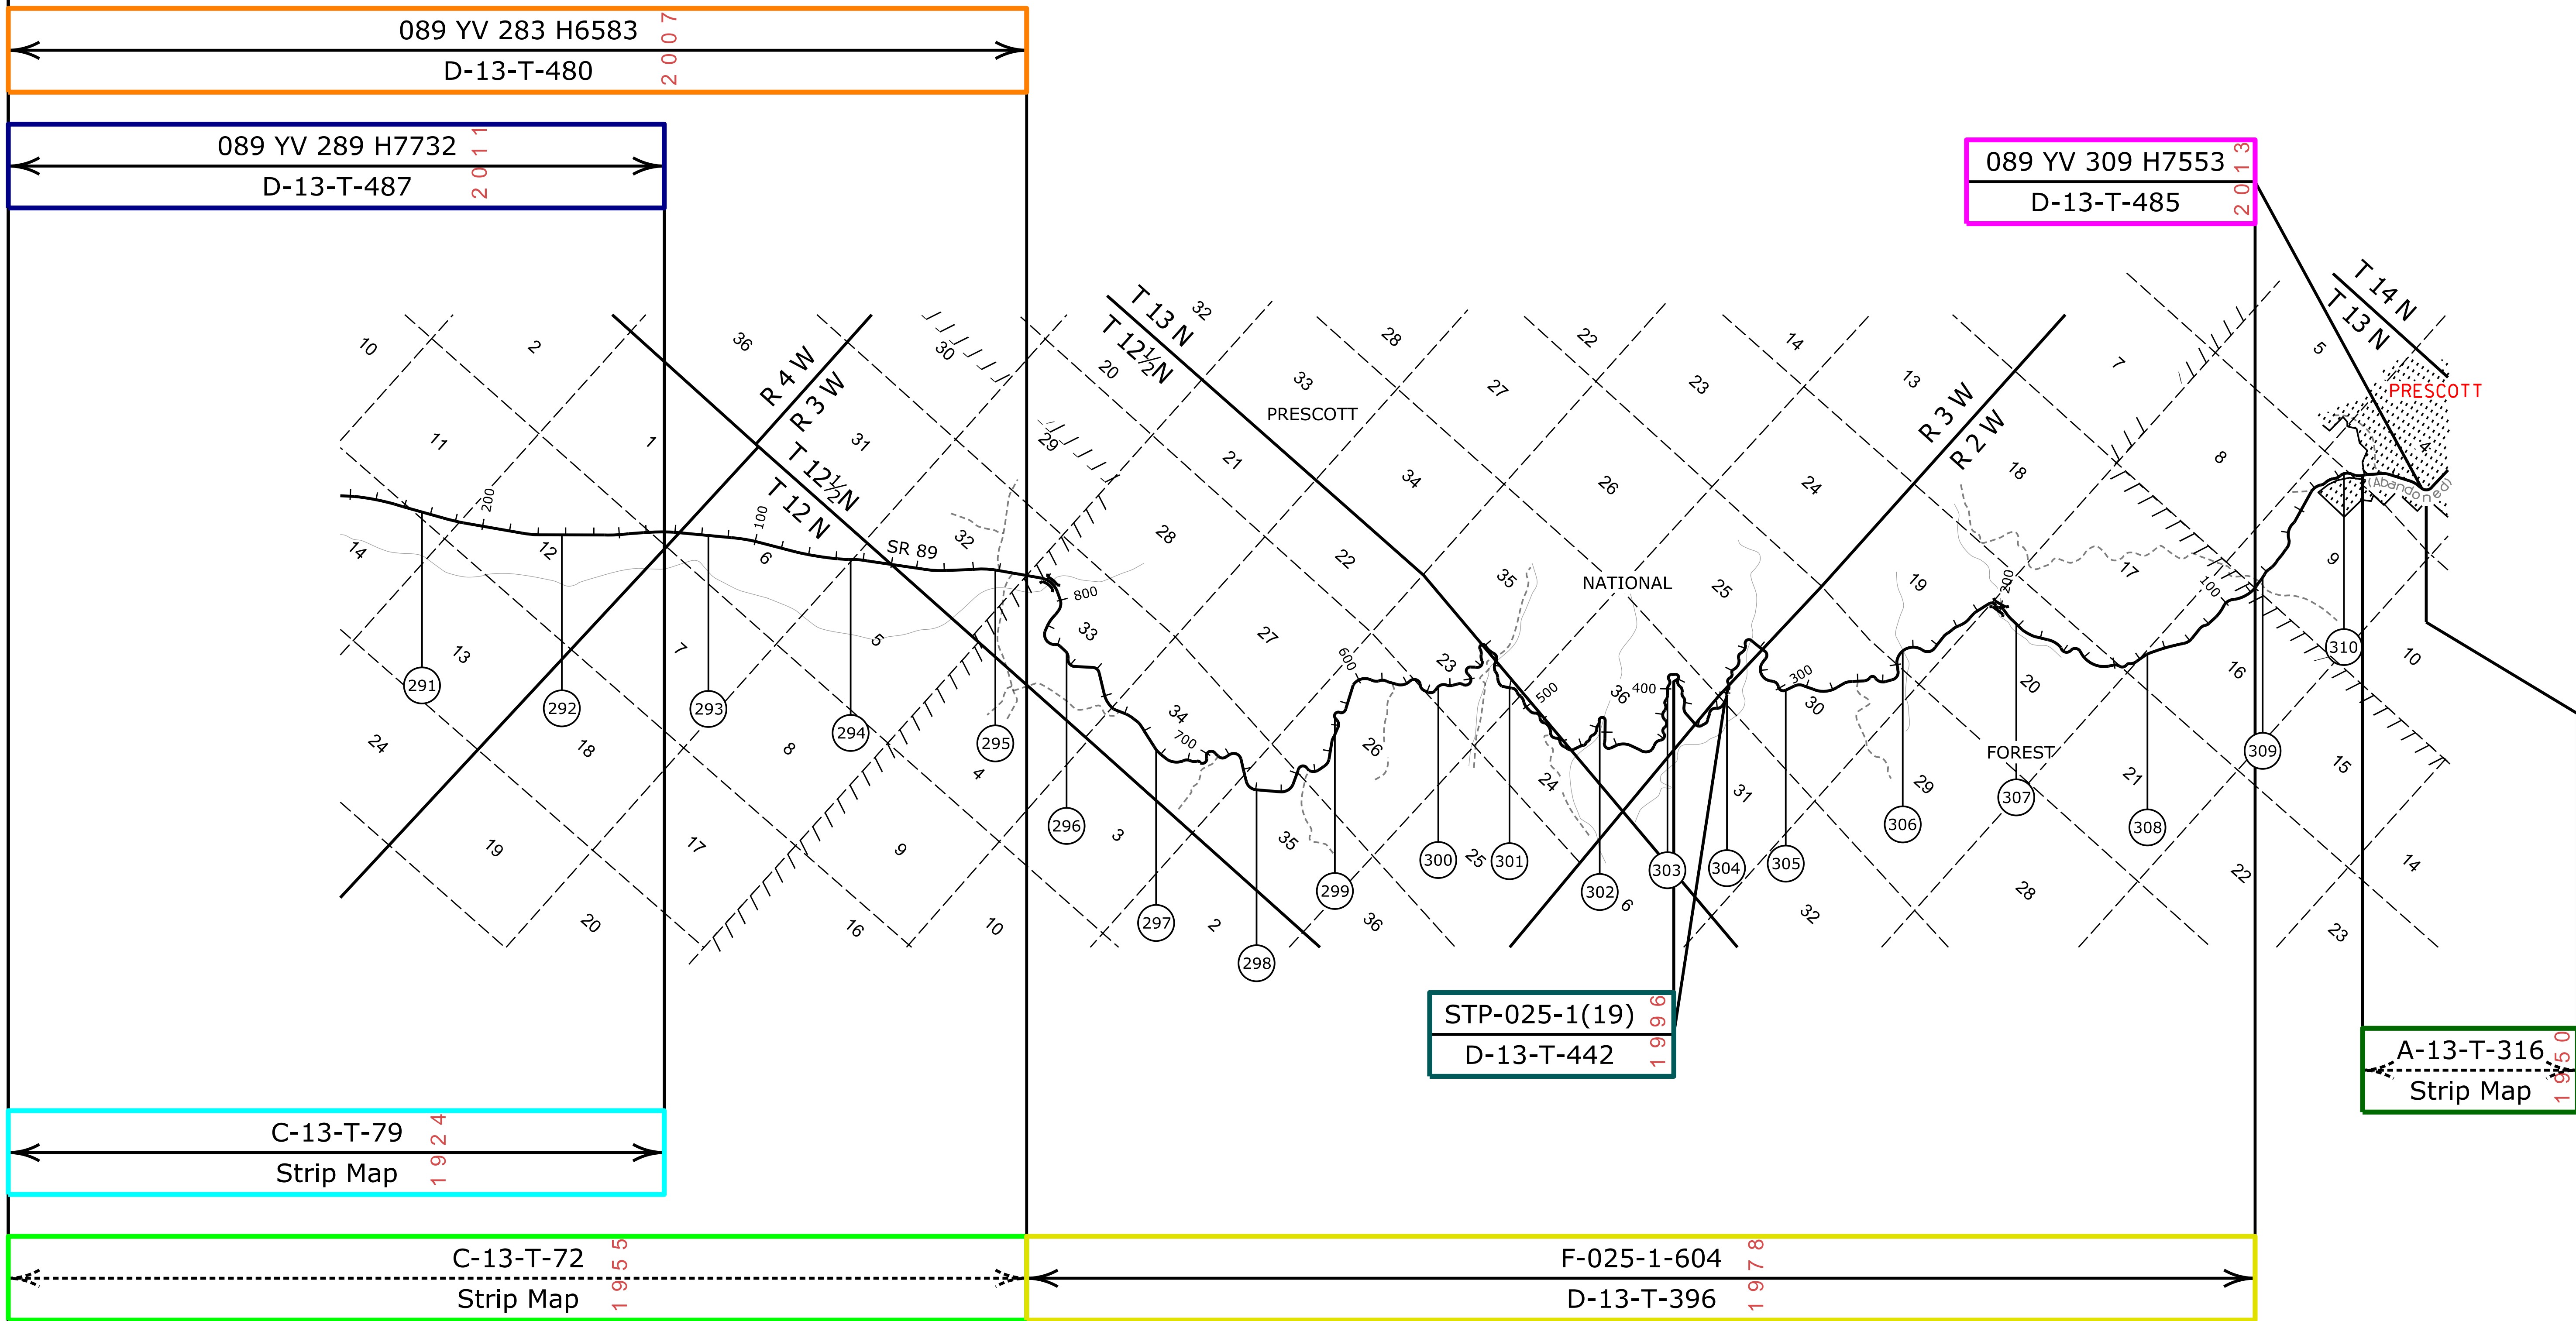

Click on MilePost numbers
to view Plans Index sheets

xx Mile Post Numbers

SR 89

Mile Post: 258 to 363

YAVAPAI COUNTY

[Contact Us](#)

Click in colored box
to view Plans/Maps
(xx) Mile Post Number

Right Of Way Index Map	ROUTE SR 89	MILEPOST 258.23 - 272.00
HIGHWAY NAME Wickenburg - Prescott Hwy.		

YAVAPAI COUNTY

G:\9340\Existing_Plans\Basemaps\SR - 089\SR 89 Index Sheet.dgn

Modified: 06/13/16 9:00:29 AM

YAVAPAI COUNTY

[Contact Us](#)

Click in colored box
to view Plans/Maps
Ⓧ Mile Post Number

Right Of Way Index Map	ROUTE SR 89	MILEPOST 291.00 - 310.00
HIGHWAY NAME Wickenburg - Prescott Hwy.		

YAVAPAI COUNTY

Contact Us

Click in colored box to view Plans/Maps
 (xx) Mile Post Number

Right Of Way Index Map	ROUTE SR 89	MILEPOST 312.70 - 329.00
Highway Name		Prescott - Ash Fork Hwy.

G:\9340\Existing_Plans\Basemaps\SR - 089\SR 89 Index Sheet.dgn

[Contact Us](#)

Click in colored box to view Plans/Maps
 (xx) Mile Post Number

Right Of Way Index Map	ROUTE SR 89	MILEPOST 349.00 - 363.84
HIGHWAY NAME Prescott - Ash Fork Hwy.		