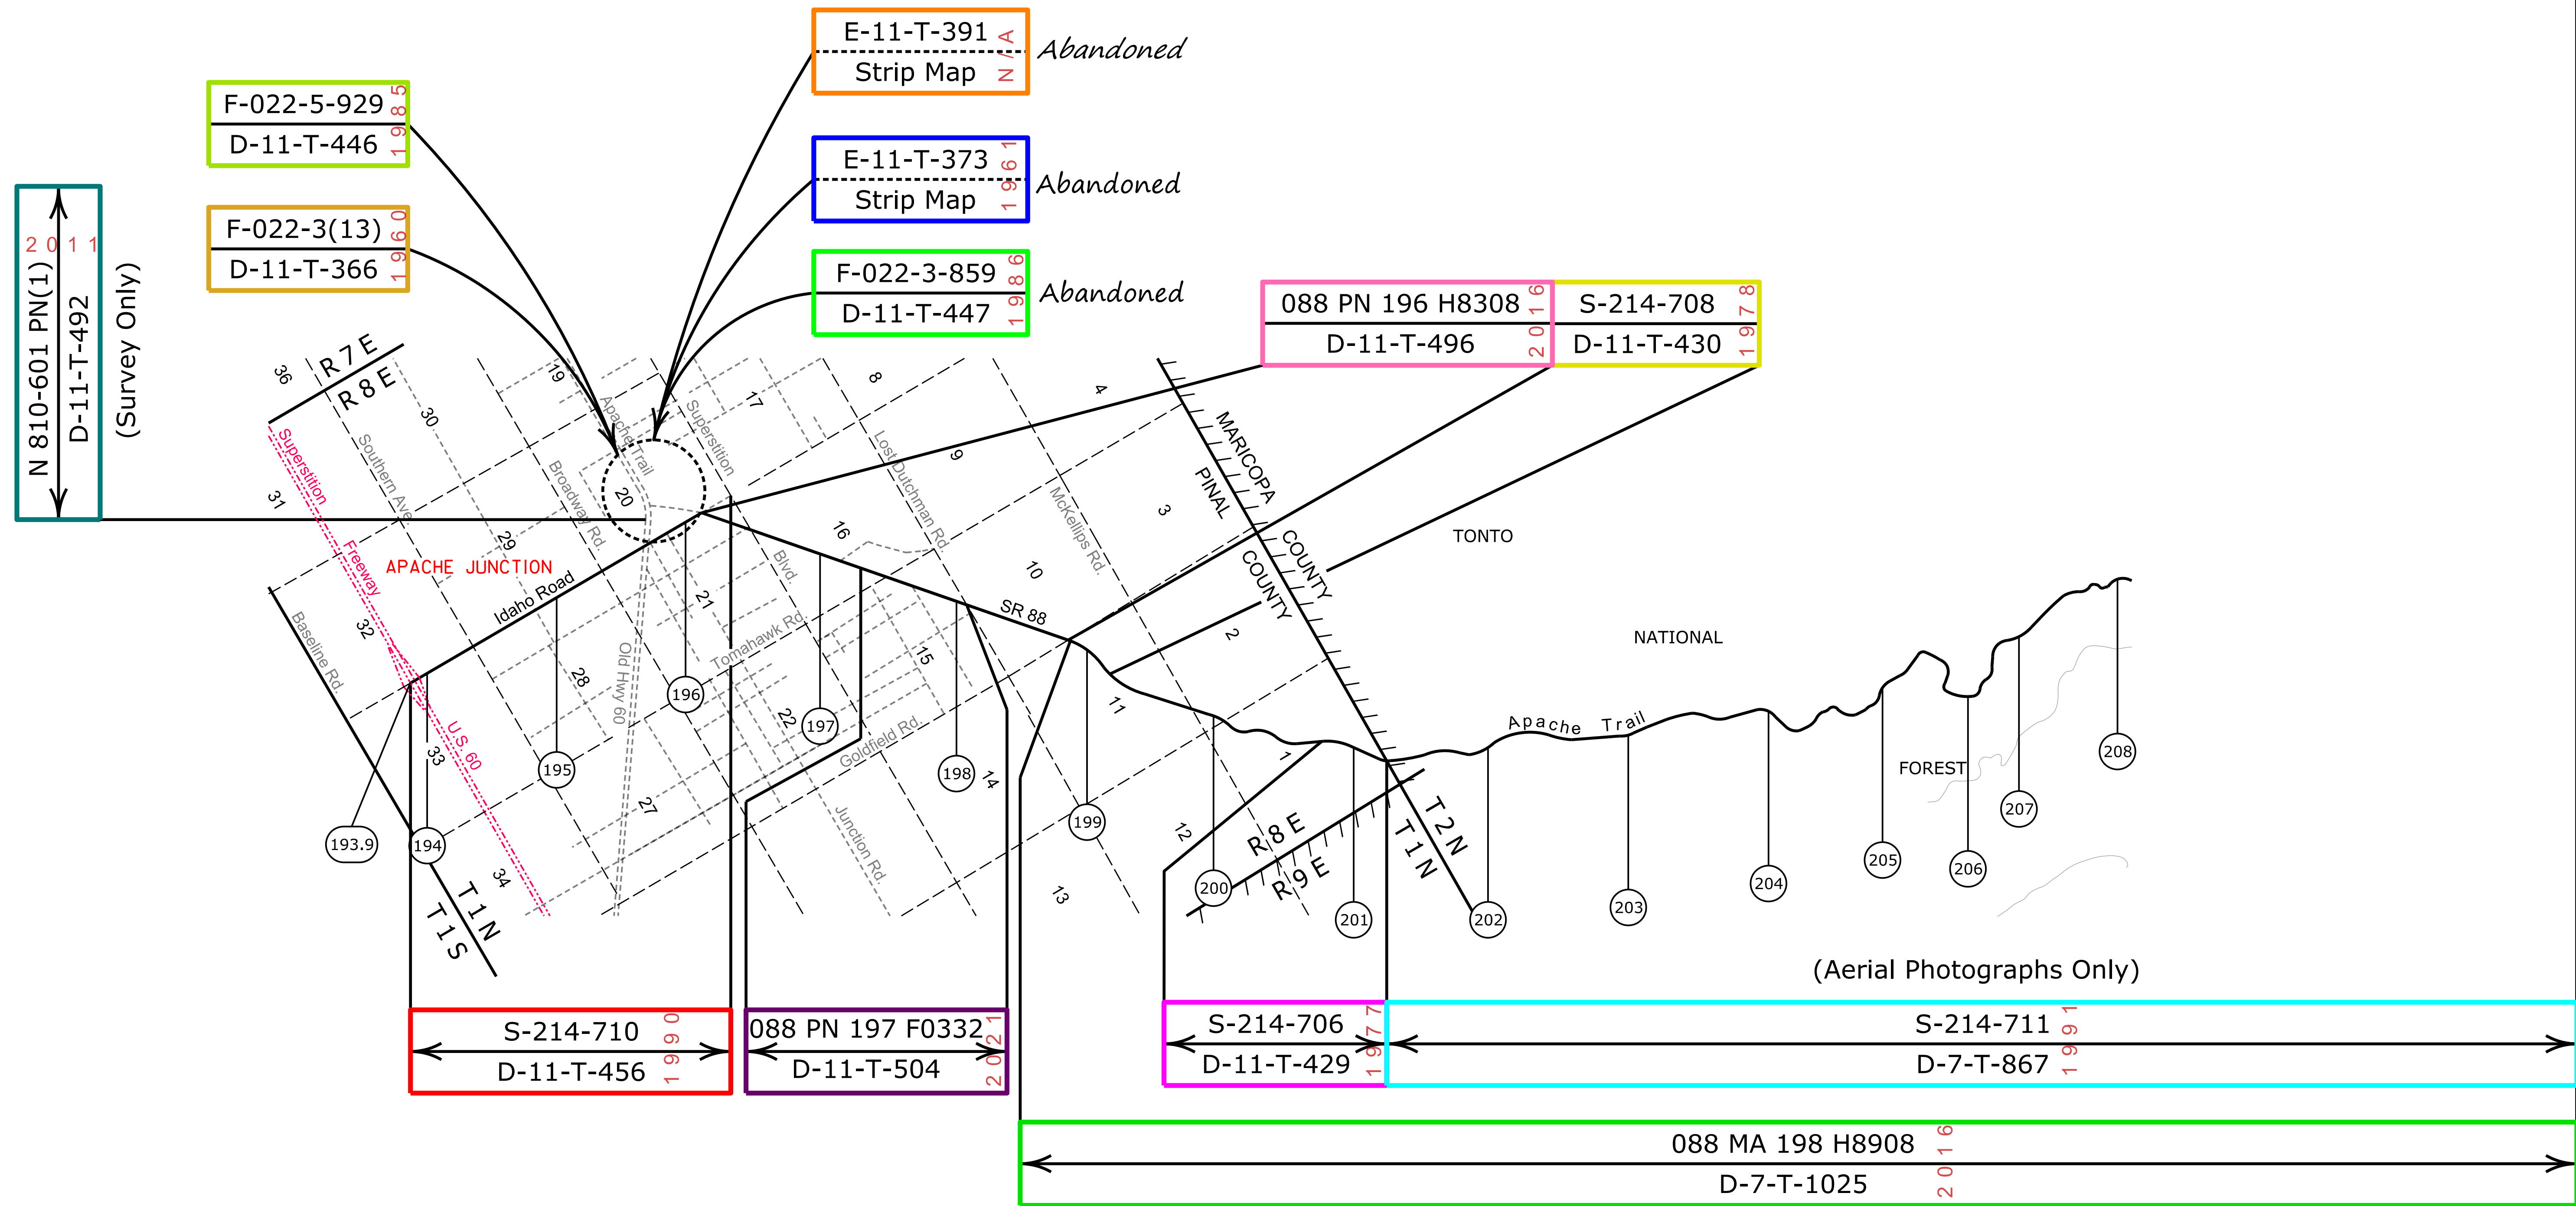

Click on MilePost numbers  
to view Plans Index sheets

ⓧ Mile Post Numbers

# SR 88

Mile Post: 193 to 242

Contact Us

Click in colored box to view Plans/Maps

(xx) Mile Post Number

Right Of Way Index Map	ROUTE SR 88	MILEPOST 193.90 - 208.00
HIGHWAY NAME Idaho Rd. and Apache Trail Hwy.		

MARICOPA COUNTY

(Aerial Photographs Only)

[Contact Us](#)

Click in colored box  
to view Plans/Maps  
(xx) Mile Post Number

Right Of Way Index Map	ROUTE SR 88	MILEPOST 209.00 - 226.00
HIGHWAY NAME Apache Trail Hwy.		

MARICOPA COUNTY

GILA COUNTY

(Aerial Photographs Only)

[Contact Us](#)

Click in colored box  
to view Plans/Maps  
Ⓧ Mile Post Number

Right Of Way Index Map	ROUTE SR 88	MILEPOST 227.00 - 242.66
HIGHWAY NAME Apache Trail Hwy.		