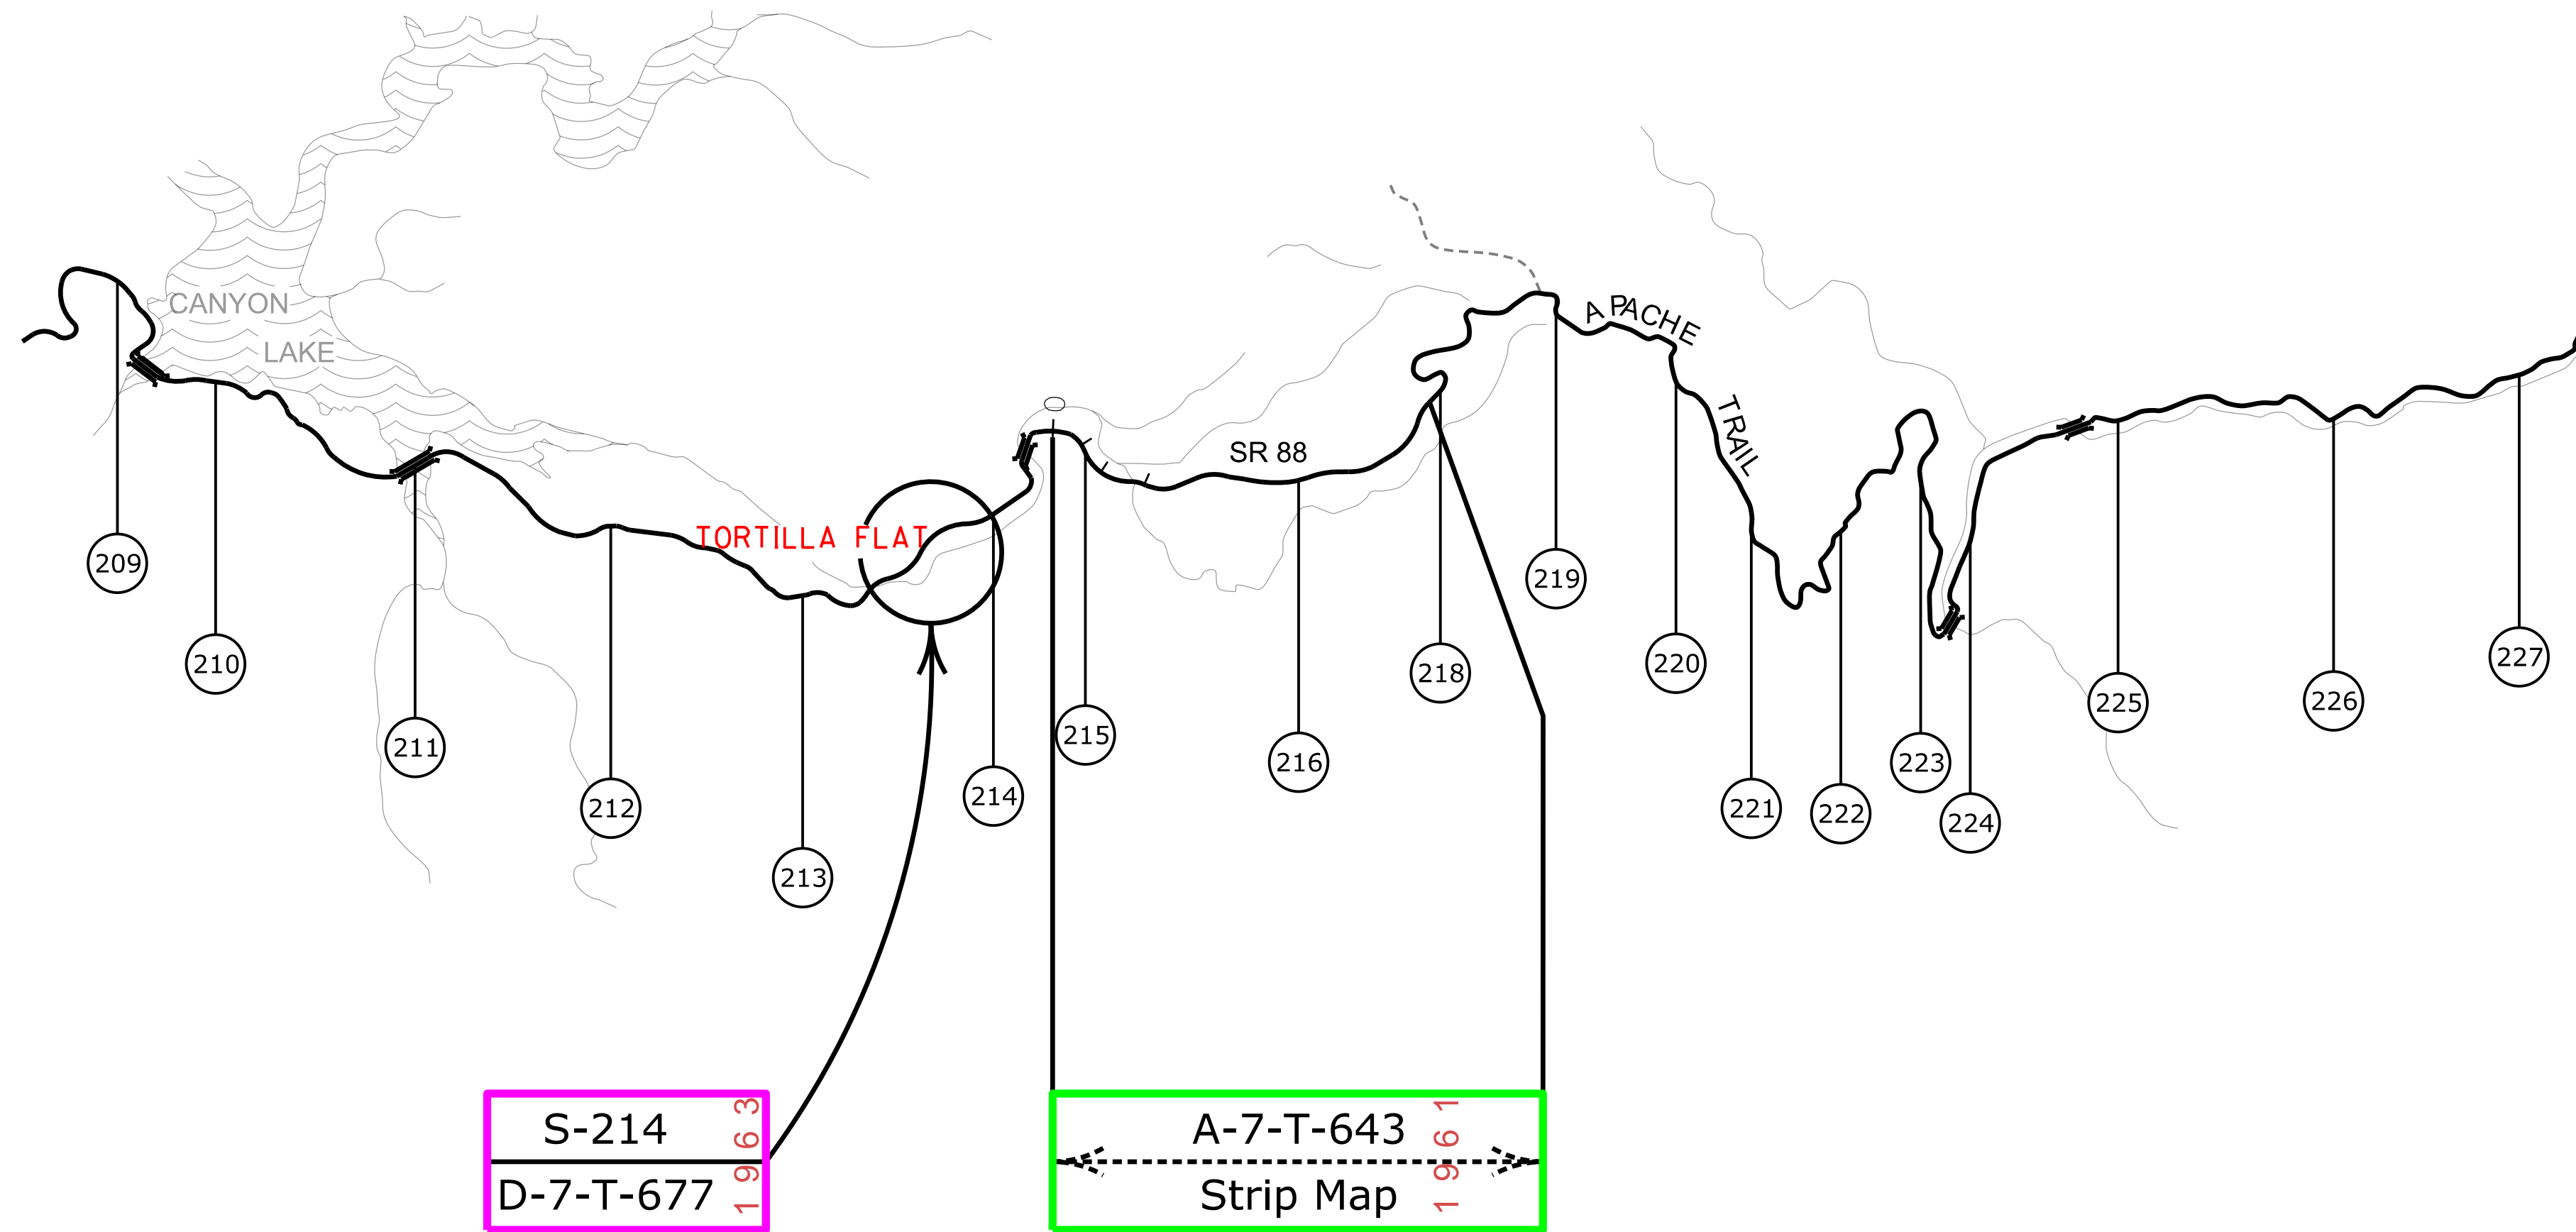

Click on MilePost numbers  
to view Plans Index sheets

ⓧ Mile Post Numbers

# SR 88

Mile Post: 193 to 242

Contact Us

Click in colored box to view Plans/Maps

(xx) Mile Post Number

Right Of Way Index Map	ROUTE SR 88	MILEPOST 193.90 - 208.00
HIGHWAY NAME Idaho Rd. and Apache Trail Hwy.		

MARICOPA COUNTY

(Aerial Photographs Only)

[Contact Us](#)

Click in colored box  
to view Plans/Maps  
(xx) Mile Post Number

Right Of Way Index Map	ROUTE SR 88	MILEPOST 209.00 - 226.00
HIGHWAY NAME Apache Trail Hwy.		

MARICOPA COUNTY

GILA COUNTY

(Aerial Photographs Only)

[Contact Us](#)

Click in colored box  
to view Plans/Maps  
Ⓧ Mile Post Number

Right Of Way Index Map	ROUTE SR 88	MILEPOST 227.00 - 242.66
HIGHWAY NAME Apache Trail Hwy.		