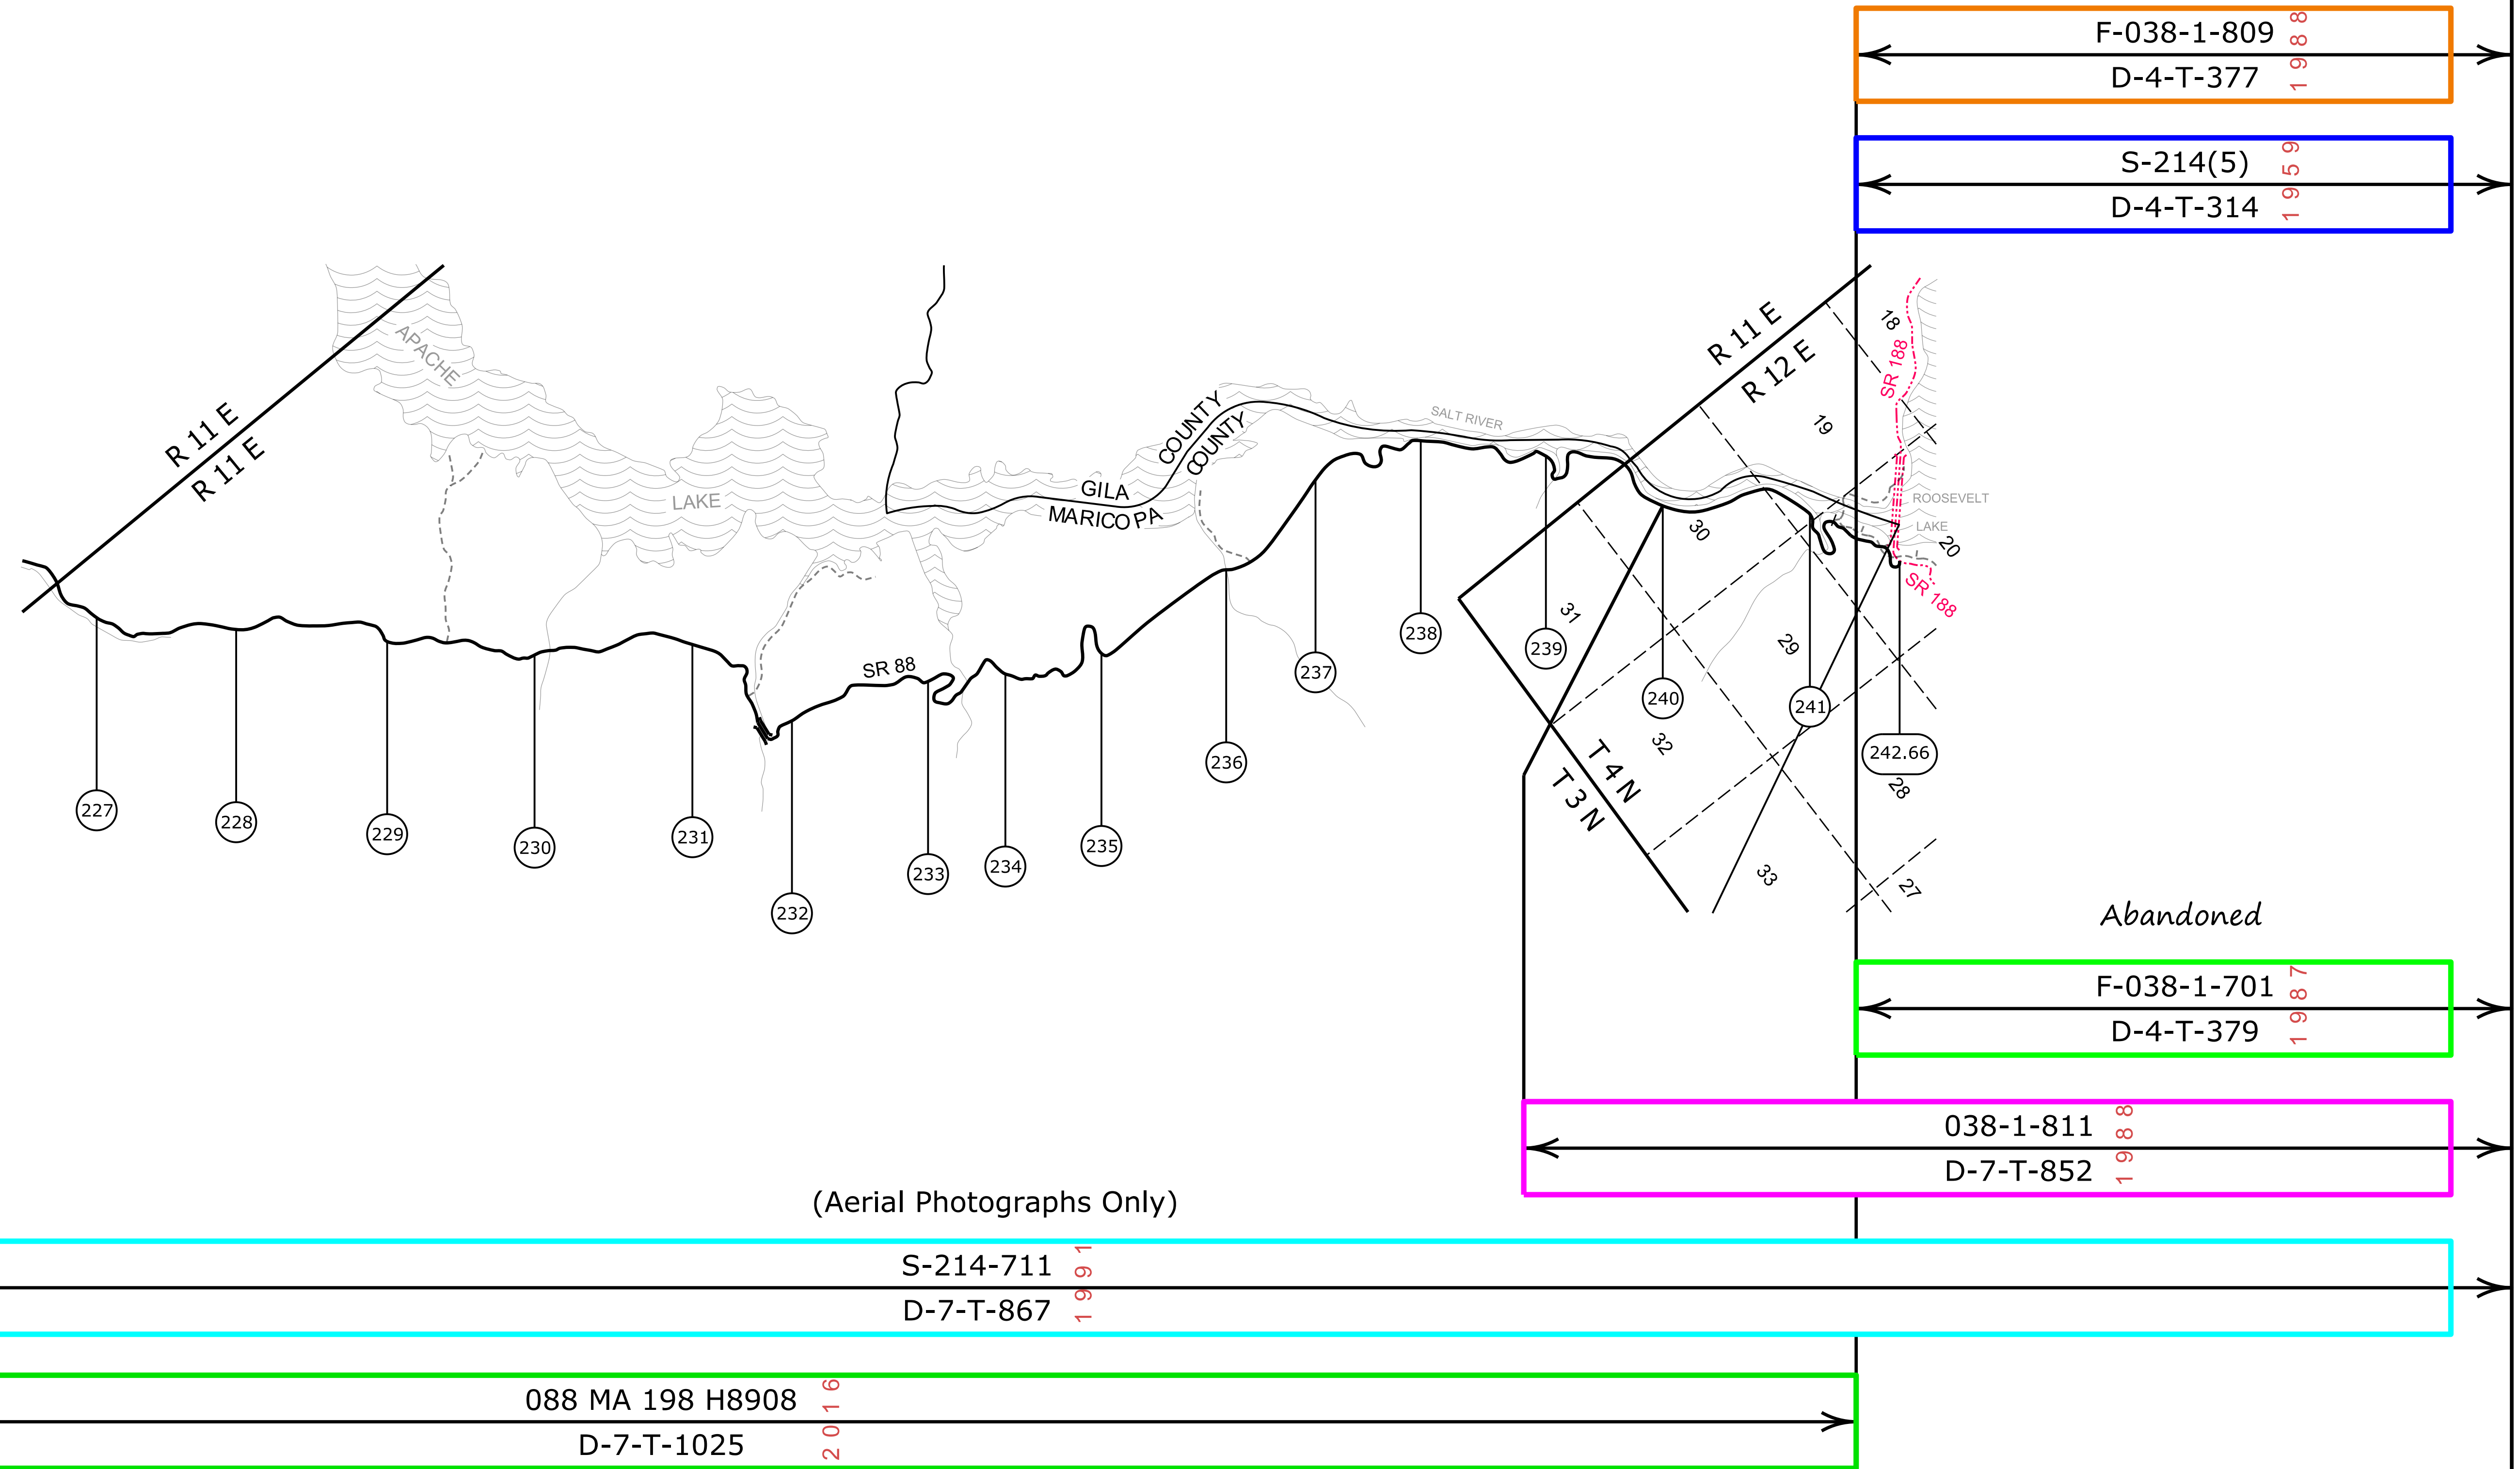

Click on MilePost numbers  
to view Plans Index sheets

ⓧ Mile Post Numbers

# SR 88

Mile Post: 193 to 242

Contact Us

Click in colored box to view Plans/Maps

(xx) Mile Post Number

Right Of Way Index Map	ROUTE SR 88	MILEPOST 193.90 - 208.00
HIGHWAY NAME Idaho Rd. and Apache Trail Hwy.		

MARICOPA COUNTY

(Aerial Photographs Only)

[Contact Us](#)

Click in colored box  
to view Plans/Maps  
(xx) Mile Post Number

Right Of Way Index Map	ROUTE SR 88	MILEPOST 209.00 - 226.00
HIGHWAY NAME Apache Trail Hwy.		

MARICOPA COUNTY

GILA COUNTY

(Aerial Photographs Only)

[Contact Us](#)

Click in colored box  
to view Plans/Maps  
Ⓧ Mile Post Number

Right Of Way Index Map	ROUTE SR 88	MILEPOST 227.00 - 242.66
HIGHWAY NAME Apache Trail Hwy.		