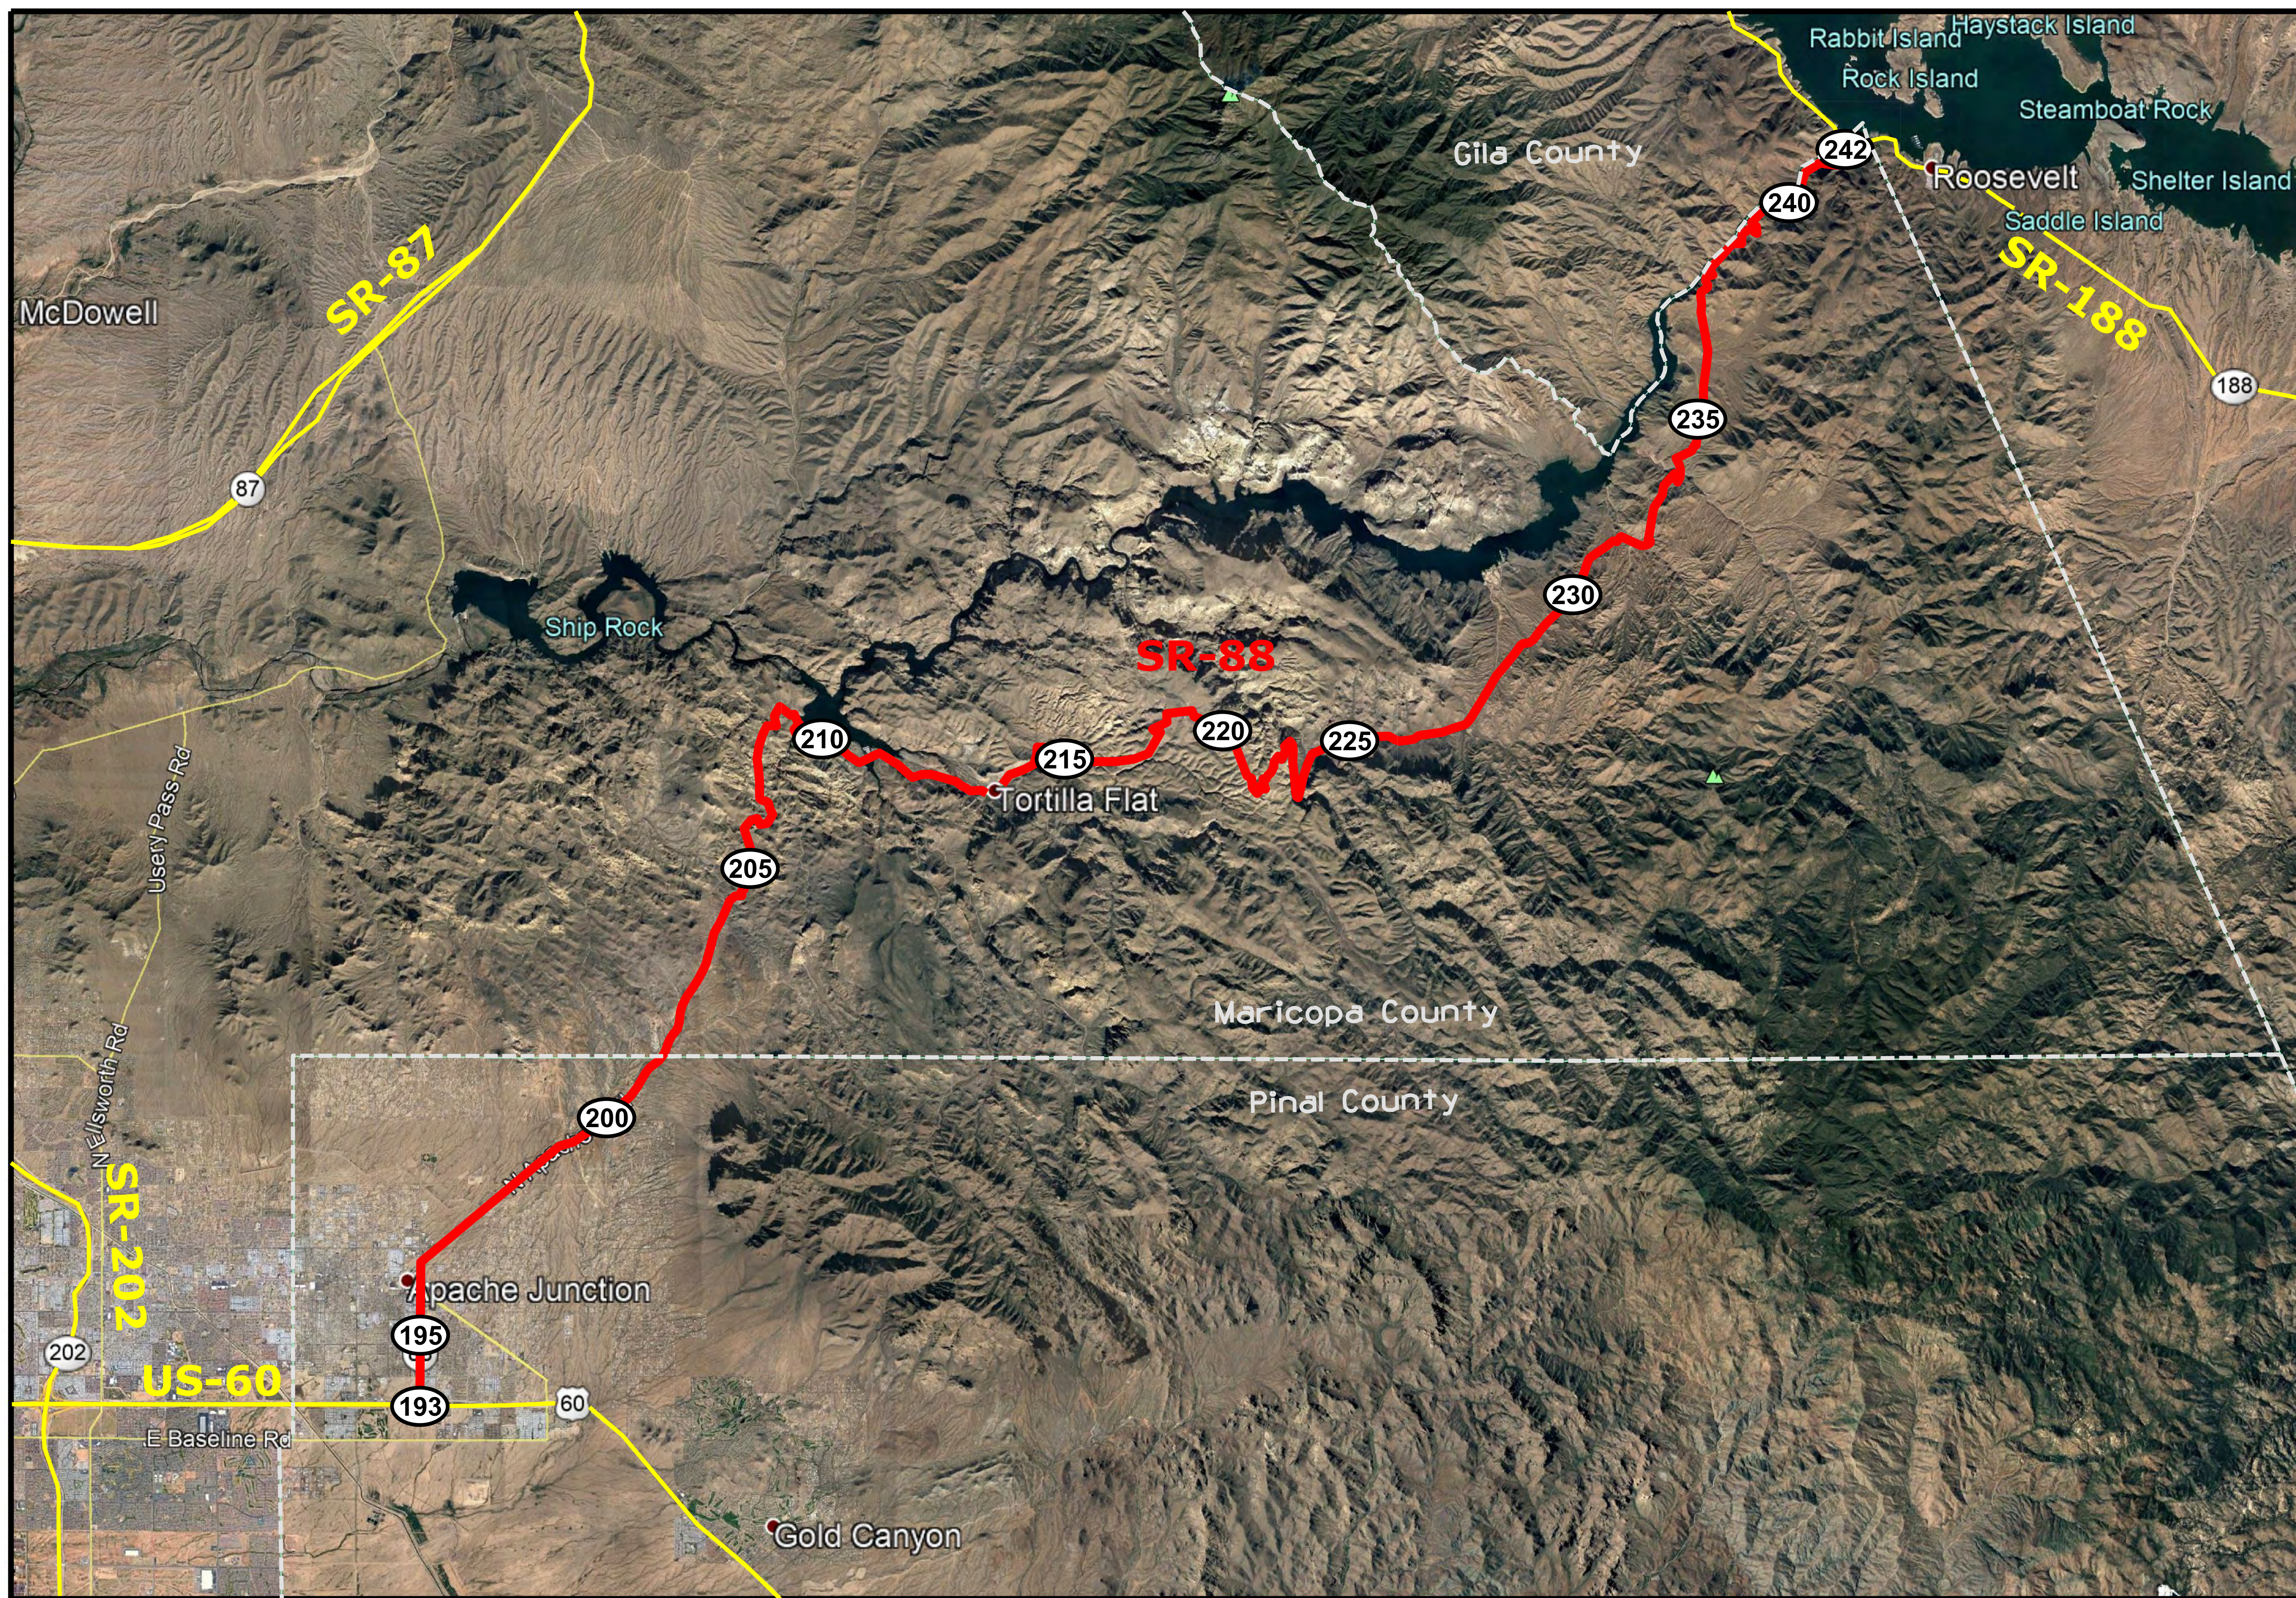

Click on MilePost numbers  
to view Plans Index sheets

ⓧ Mile Post Numbers

# SR 88

Mile Post: 193 to 242

Contact Us

Click in colored box to view Plans/Maps

(xx) Mile Post Number

Right Of Way Index Map	ROUTE SR 88	MILEPOST 193.90 - 208.00
HIGHWAY NAME Idaho Rd. and Apache Trail Hwy.		

MARICOPA COUNTY

(Aerial Photographs Only)

[Contact Us](#)

Click in colored box  
to view Plans/Maps  
(xx) Mile Post Number

Right Of Way Index Map	ROUTE SR 88	MILEPOST 209.00 - 226.00
HIGHWAY NAME Apache Trail Hwy.		

MARICOPA COUNTY

GILA COUNTY

(Aerial Photographs Only)

[Contact Us](#)

Click in colored box  
to view Plans/Maps  
Ⓧ Mile Post Number

Right Of Way Index Map	ROUTE SR 88	MILEPOST 227.00 - 242.66
HIGHWAY NAME Apache Trail Hwy.		