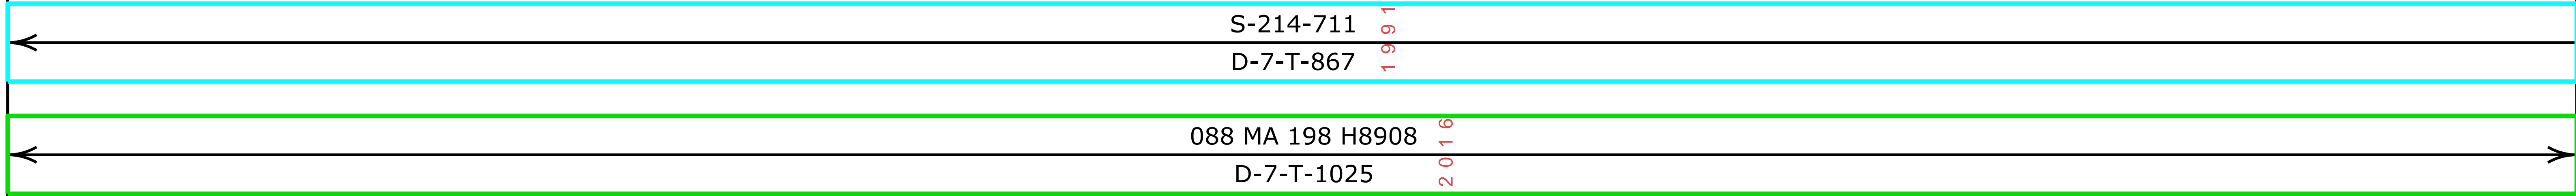

# SR 88

Mile Post: 193 to 242

Contact Us

Click in colored box to view Plans/Maps

(xx) Mile Post Number

Right Of Way Index Map	ROUTE SR 88	MILEPOST 193.90 - 208.00
HIGHWAY NAME Idaho Rd. and Apache Trail Hwy.		

MARICOPA COUNTY

(Aerial Photographs Only)

[Contact Us](#)

Click in colored box  
to view Plans/Maps  
(xx) Mile Post Number

Right Of Way Index Map	ROUTE SR 88	MILEPOST 209.00 - 226.00
HIGHWAY NAME Apache Trail Hwy.		

MARICOPA COUNTY

GILA COUNTY

(Aerial Photographs Only)

[Contact Us](#)

Click in colored box  
to view Plans/Maps  
Ⓧ Mile Post Number

Right Of Way Index Map	ROUTE SR 88	MILEPOST 227.00 - 242.66
HIGHWAY NAME Apache Trail Hwy.		