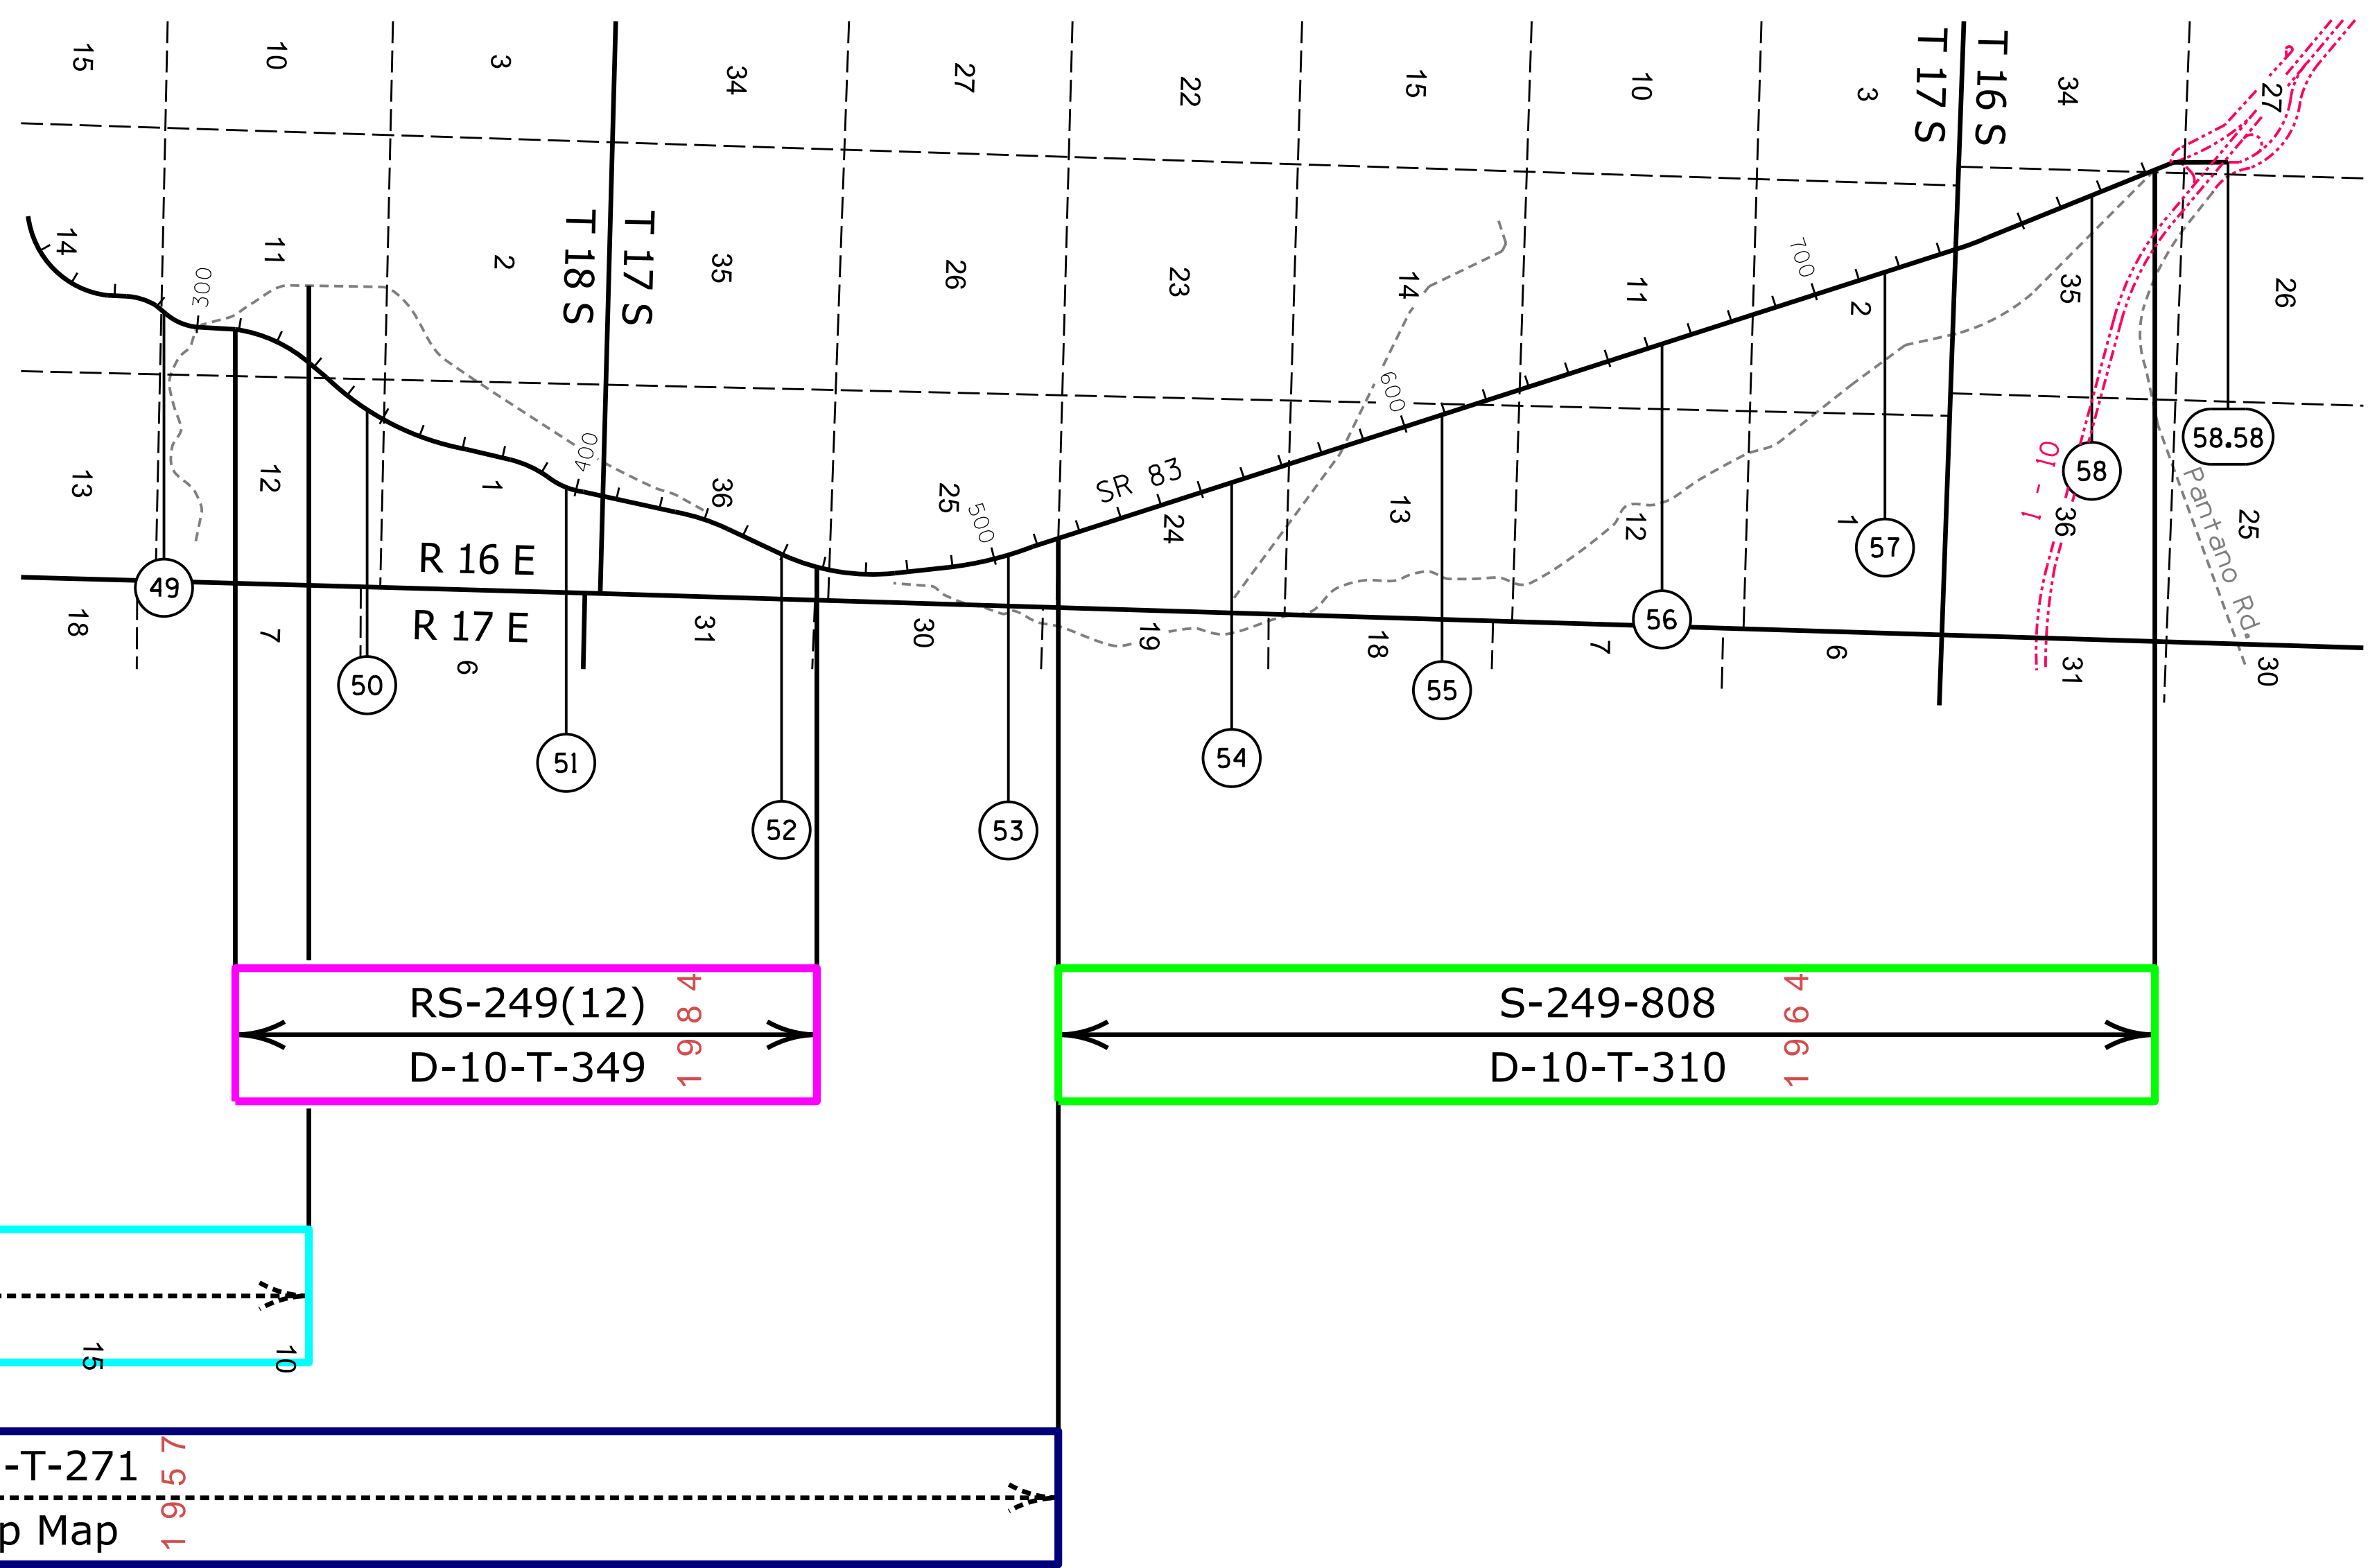

[Click on MilePost numbers](#)
[to view Plans Index sheets](#)

xx Mile Post Numbers

SR 83

Mile Post: 3 to 59

SANTA CRUZ COUNTY

[Contact Us](#)

Click in colored box
to view Plans/Maps
ⓧ Mile Post Number

Right Of Way Index Map	ROUTE SR 83	MILEPOST 3.19 - 25.00
HIGHWAY NAME Parker Canyon Lake - Mountain View Hwy.		

Contact Us

Click in colored box to view Plans/Maps
ⓧ Mile Post Number

Right Of Way Index Map	ROUTE SR 83	MILEPOST 26.00 - 48.00
Parker Canyon Lake - Mountain View Hwy.		

PIMA COUNTY

[Contact Us](#)

Click in colored box to view Plans/Maps
 (xx) Mile Post Number

Right Of Way Index Map	ROUTE SR 83	MILEPOST 49.00 - 58.58
HIGHWAY NAME Parker Canyon Lake - Mountain View Hwy.		