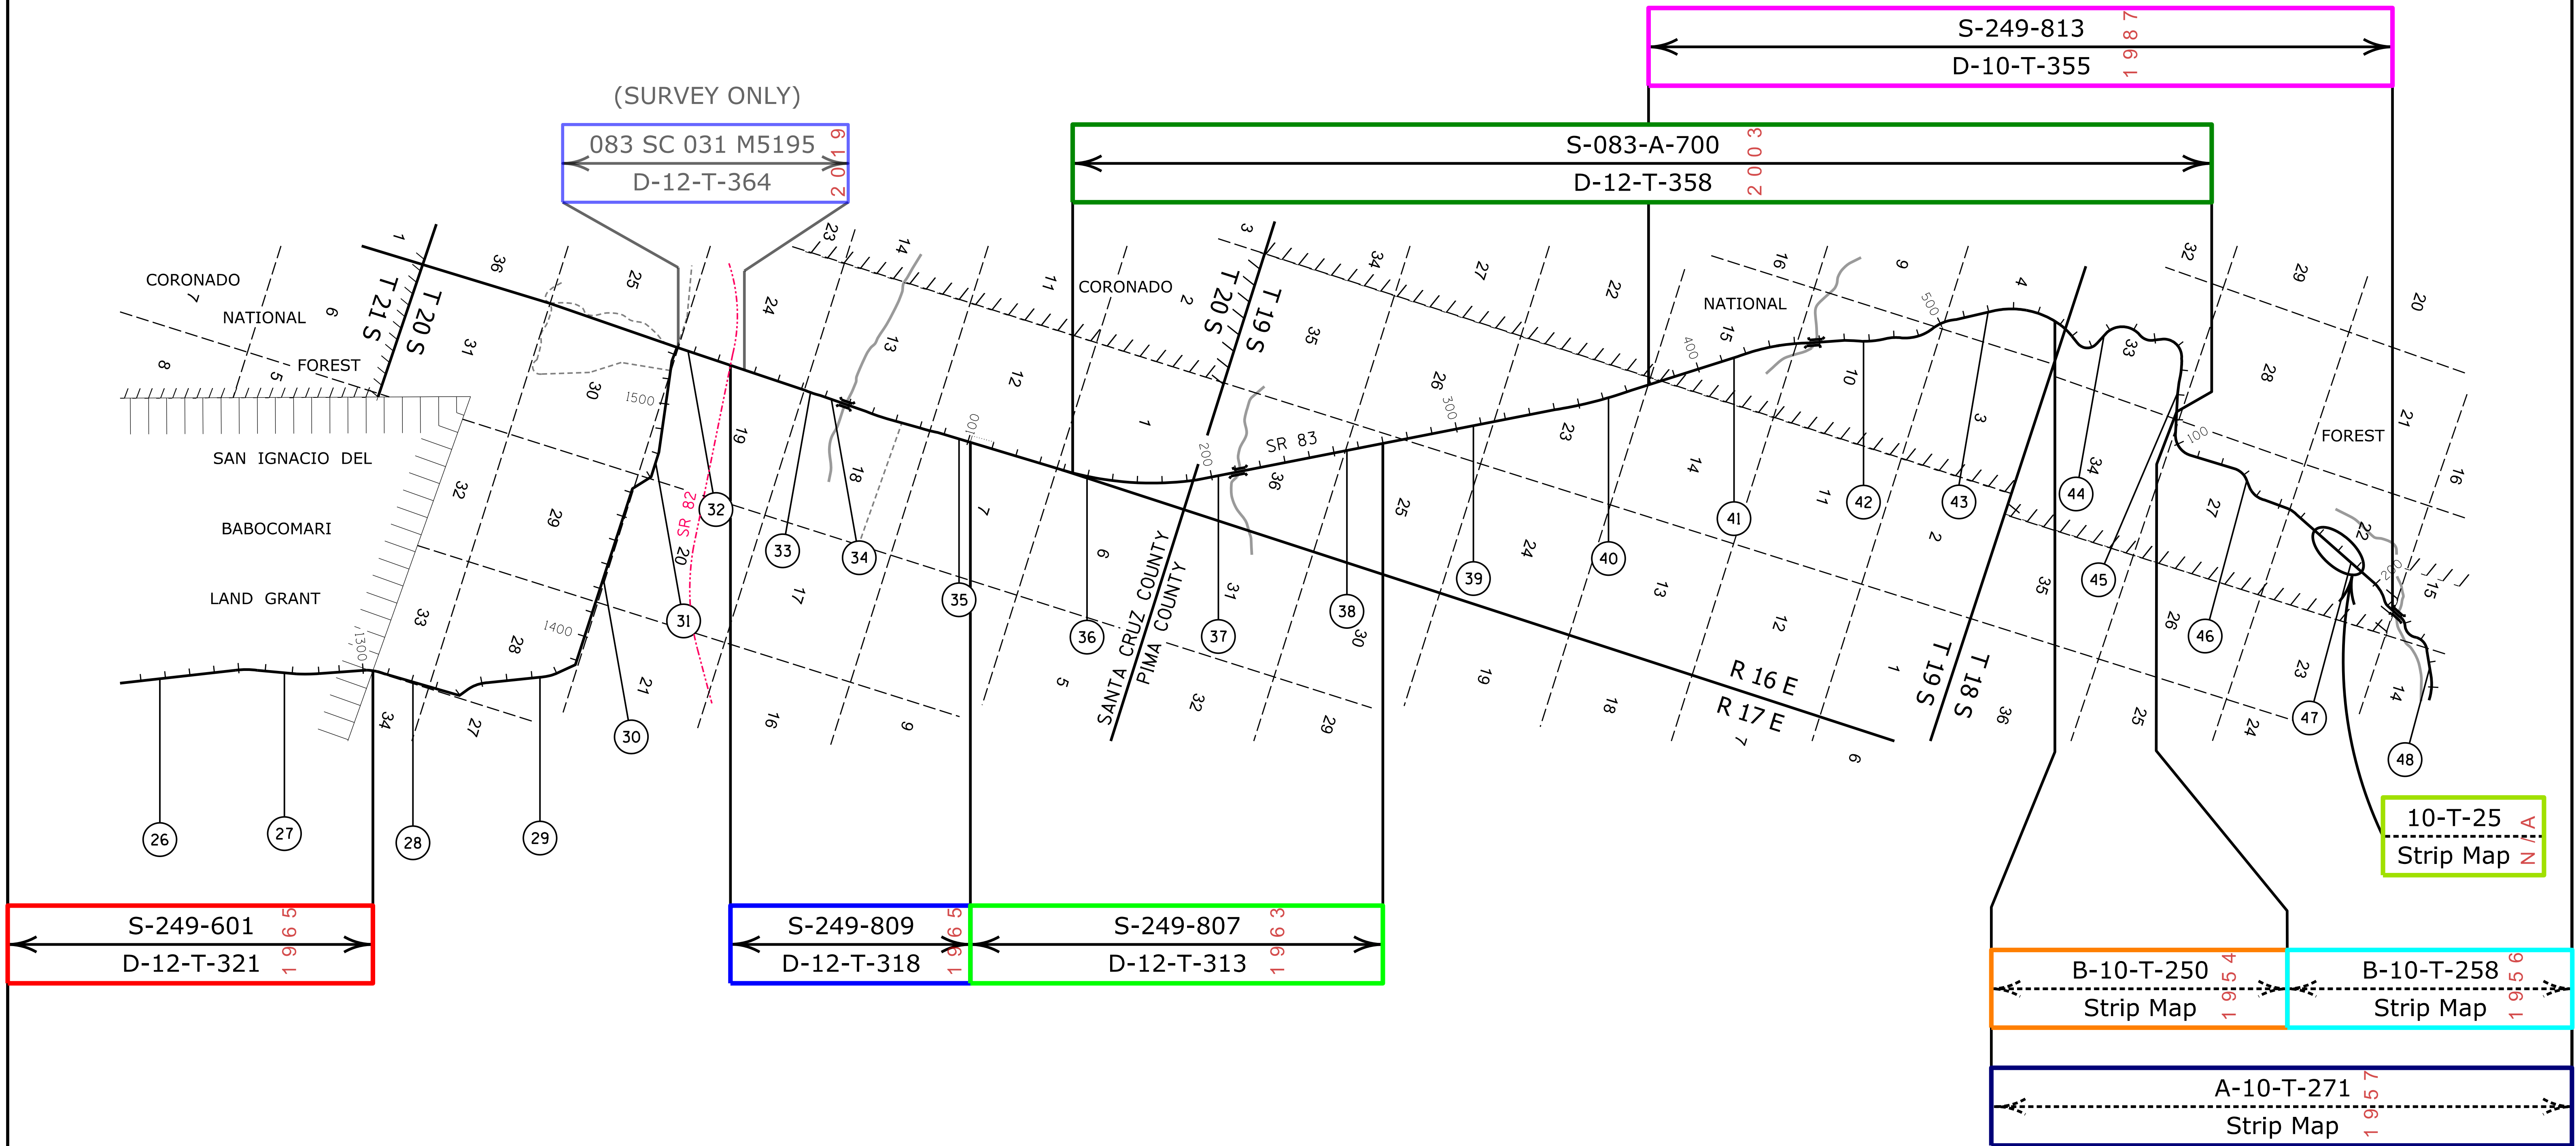

[Click on MilePost numbers](#)
[to view Plans Index sheets](#)

xx Mile Post Numbers

SR 83

Mile Post: 3 to 59

SANTA CRUZ COUNTY

[Contact Us](#)

Click in colored box
to view Plans/Maps
ⓧ Mile Post Number

Right Of Way Index Map	ROUTE SR 83	MILEPOST 3.19 - 25.00
HIGHWAY NAME Parker Canyon Lake - Mountain View Hwy.		

Contact Us

Click in colored box to view Plans/Maps
ⓧ Mile Post Number

Right Of Way Index Map	ROUTE SR 83	MILEPOST 26.00 - 48.00
Parker Canyon Lake - Mountain View Hwy.		

PIMA COUNTY

[Contact Us](#)

Click in colored box to view Plans/Maps
 (xx) Mile Post Number

Right Of Way Index Map	ROUTE SR 83	MILEPOST 49.00 - 58.58
HIGHWAY NAME Parker Canyon Lake - Mountain View Hwy.		