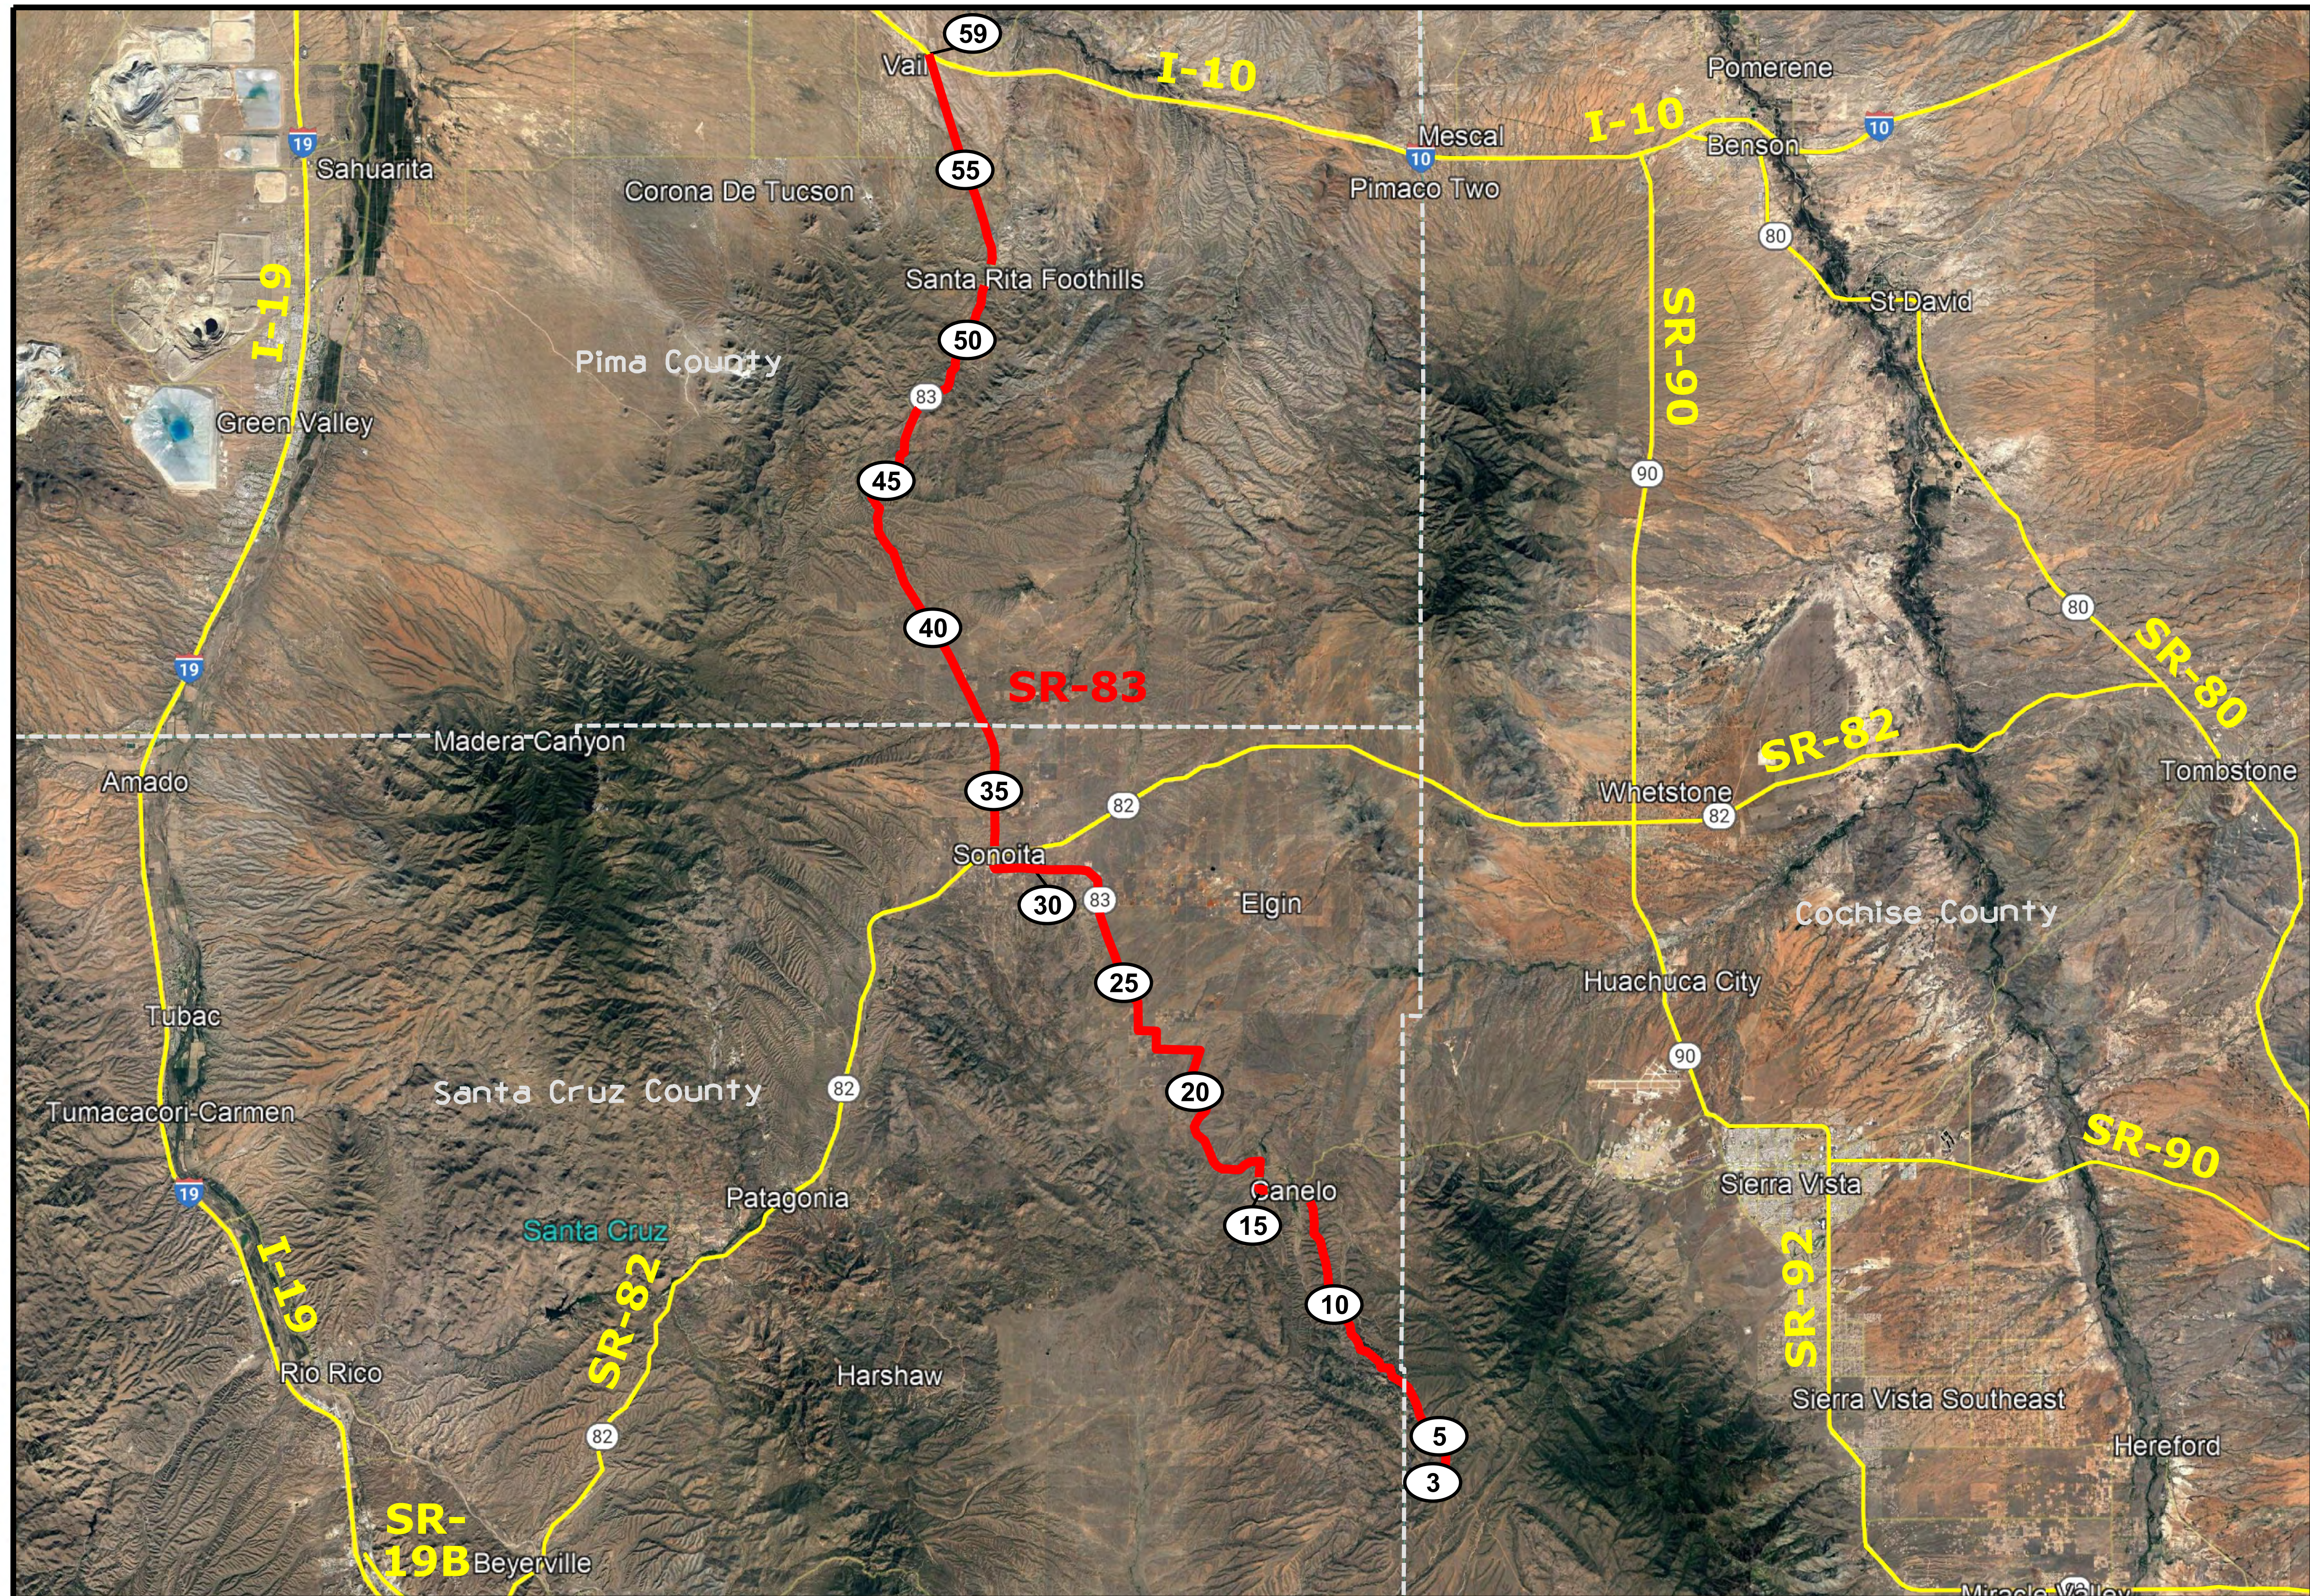

[Click on MilePost numbers](#)
[to view Plans Index sheets](#)

xx Mile Post Numbers

SR 83

Mile Post: 3 to 59

SANTA CRUZ COUNTY

[Contact Us](#)

Click in colored box
to view Plans/Maps
ⓧ Mile Post Number

Right Of Way Index Map	ROUTE SR 83	MILEPOST 3.19 - 25.00
HIGHWAY NAME Parker Canyon Lake - Mountain View Hwy.		

Contact Us

Click in colored box to view Plans/Maps
ⓧ Mile Post Number

Right Of Way Index Map	ROUTE SR 83	MILEPOST 26.00 - 48.00
Parker Canyon Lake - Mountain View Hwy.		

PIMA COUNTY

[Contact Us](#)

Click in colored box to view Plans/Maps
 (xx) Mile Post Number

Right Of Way Index Map	ROUTE SR 83	MILEPOST 49.00 - 58.58
HIGHWAY NAME Parker Canyon Lake - Mountain View Hwy.		