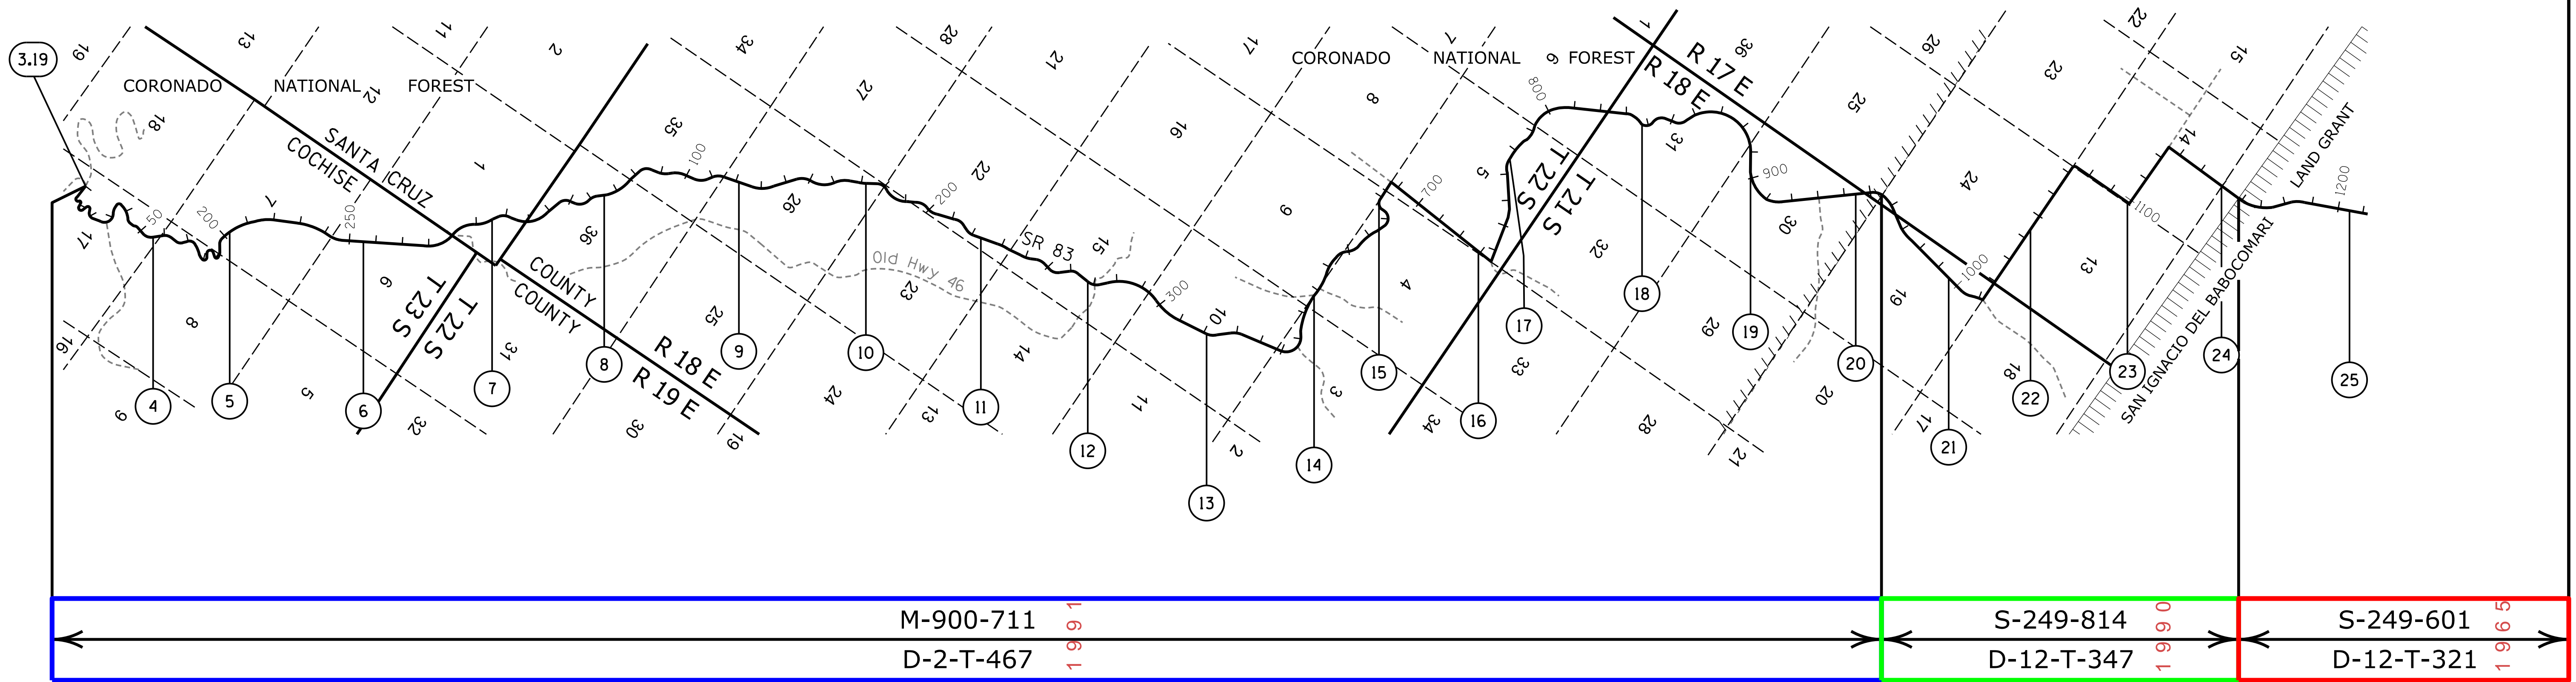

[Click on MilePost numbers](#)
[to view Plans Index sheets](#)

xx Mile Post Numbers

SR 83

Mile Post: 3 to 59

SANTA CRUZ COUNTY

[Contact Us](#)

Click in colored box
to view Plans/Maps
ⓧ Mile Post Number

Right Of Way Index Map	ROUTE SR 83	MILEPOST 3.19 - 25.00
HIGHWAY NAME Parker Canyon Lake - Mountain View Hwy.		

Contact Us

Click in colored box to view Plans/Maps
ⓧ Mile Post Number

Right Of Way Index Map	ROUTE SR 83	MILEPOST 26.00 - 48.00
Parker Canyon Lake - Mountain View Hwy.		

PIMA COUNTY

[Contact Us](#)

Click in colored box to view Plans/Maps
 (xx) Mile Post Number

Right Of Way Index Map	ROUTE SR 83	MILEPOST 49.00 - 58.58
HIGHWAY NAME Parker Canyon Lake - Mountain View Hwy.		