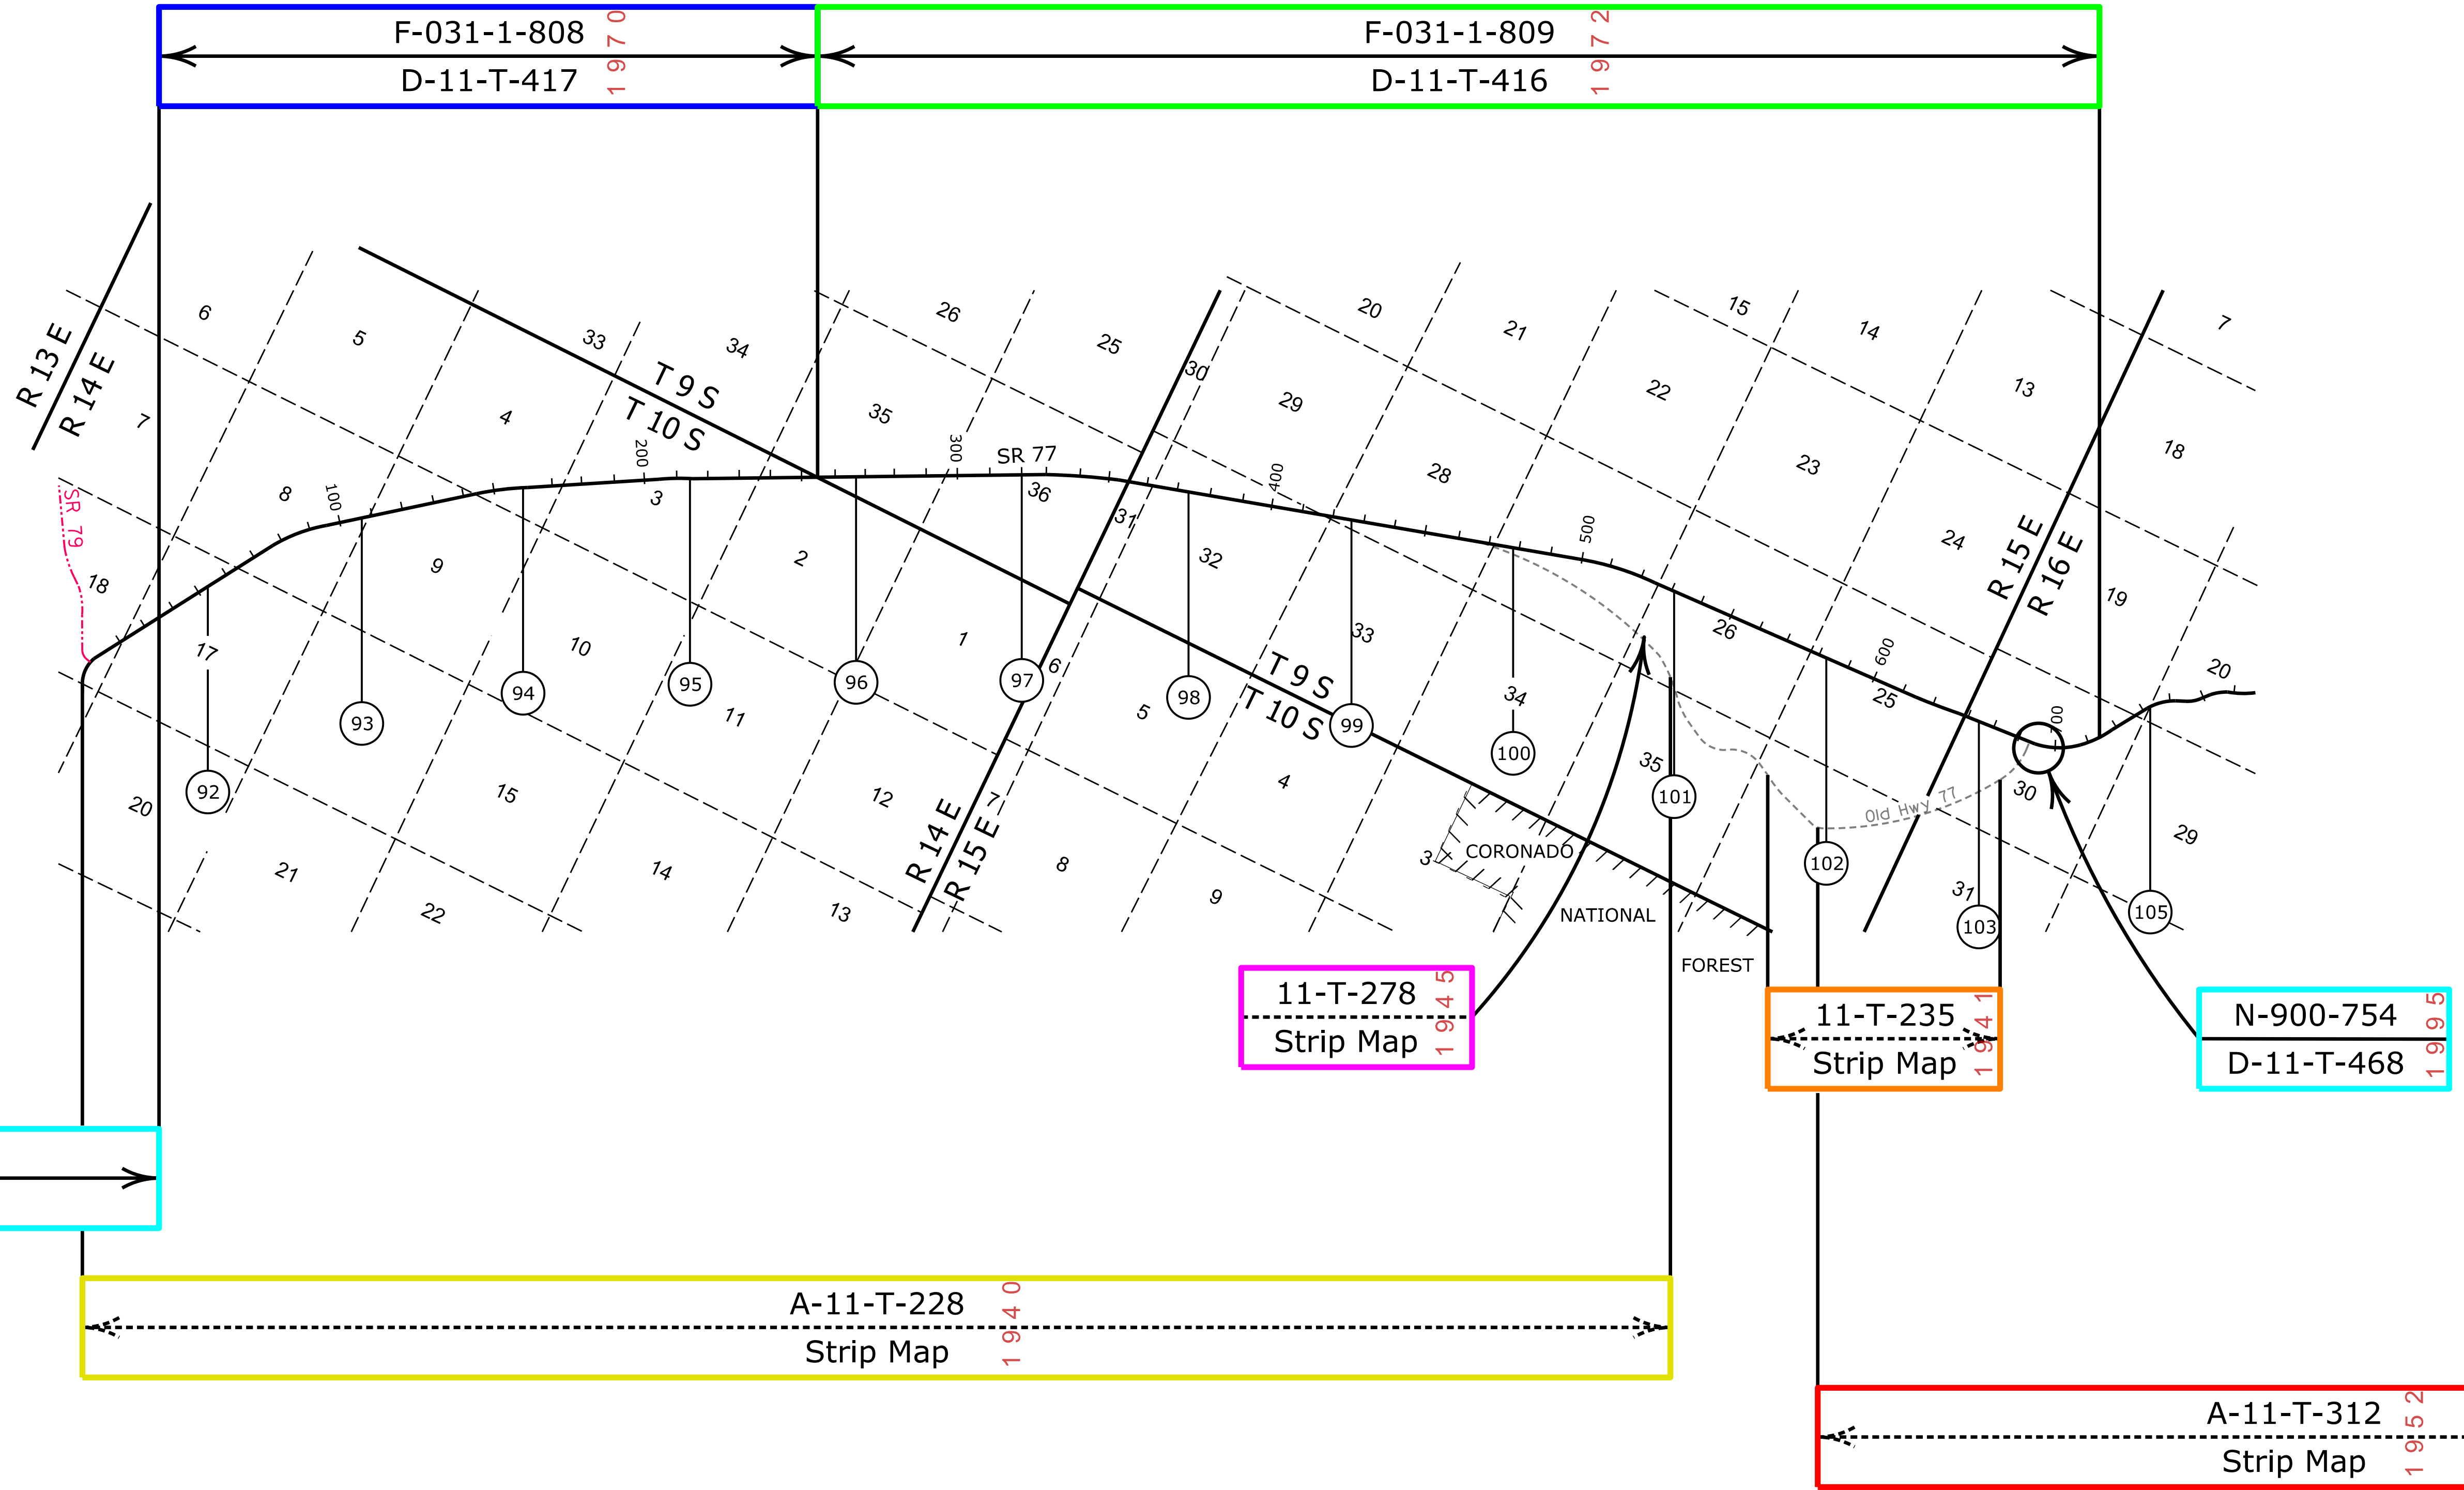

[Contact Us](#)

Click in colored box
to view Plans/Maps
☒ Mile Post Number

Right Of Way Index Map
HIGHWAY NAME
Tucson - Oracle Junction - Globe Hwy.

ROUTE
SR 77

MILEPOST
68.10 - 80.00

Contact Us

Click in colored box to view Plans/Maps
Mile Post Number

Right Of Way Index Map	ROUTE SR 77	MILEPOST 80.00 - 91.00
HIGHWAY NAME Tucson - Oracle Junction - Globe Hwy.		

PINAL COUNTY

[Contact Us](#)

Click in colored box to view Plans/Maps
 (xx) Mile Post Number

Right Of Way Index Map	ROUTE SR 77	MILEPOST 92.00 - 105.00
HIGHWAY NAME Tucson - Oracle Junction - Globe Hwy.		

PINAL COUNTY

[Contact Us](#)

Click in colored box
to view Plans/Maps
Mile Post Number

Right Of Way Index Map	ROUTE SR 77	MILEPOST 105.00 - 120.00
HIGHWAY NAME Tucson - Oracle Junction - Globe Hwy.		

C-4-T-324
Strip Map 1 9 6 2

Click in colored box
to view Plans/Maps
Mile Post Number

Right Of Way Index Map	ROUTE SR 77	MILEPOST 120.00 - 135.00
HIGHWAY NAME Tucson - Oracle Junction - Globe Hwy.		

GILA COUNTY

C-4-T-324
Strip Map 1 9 6 2