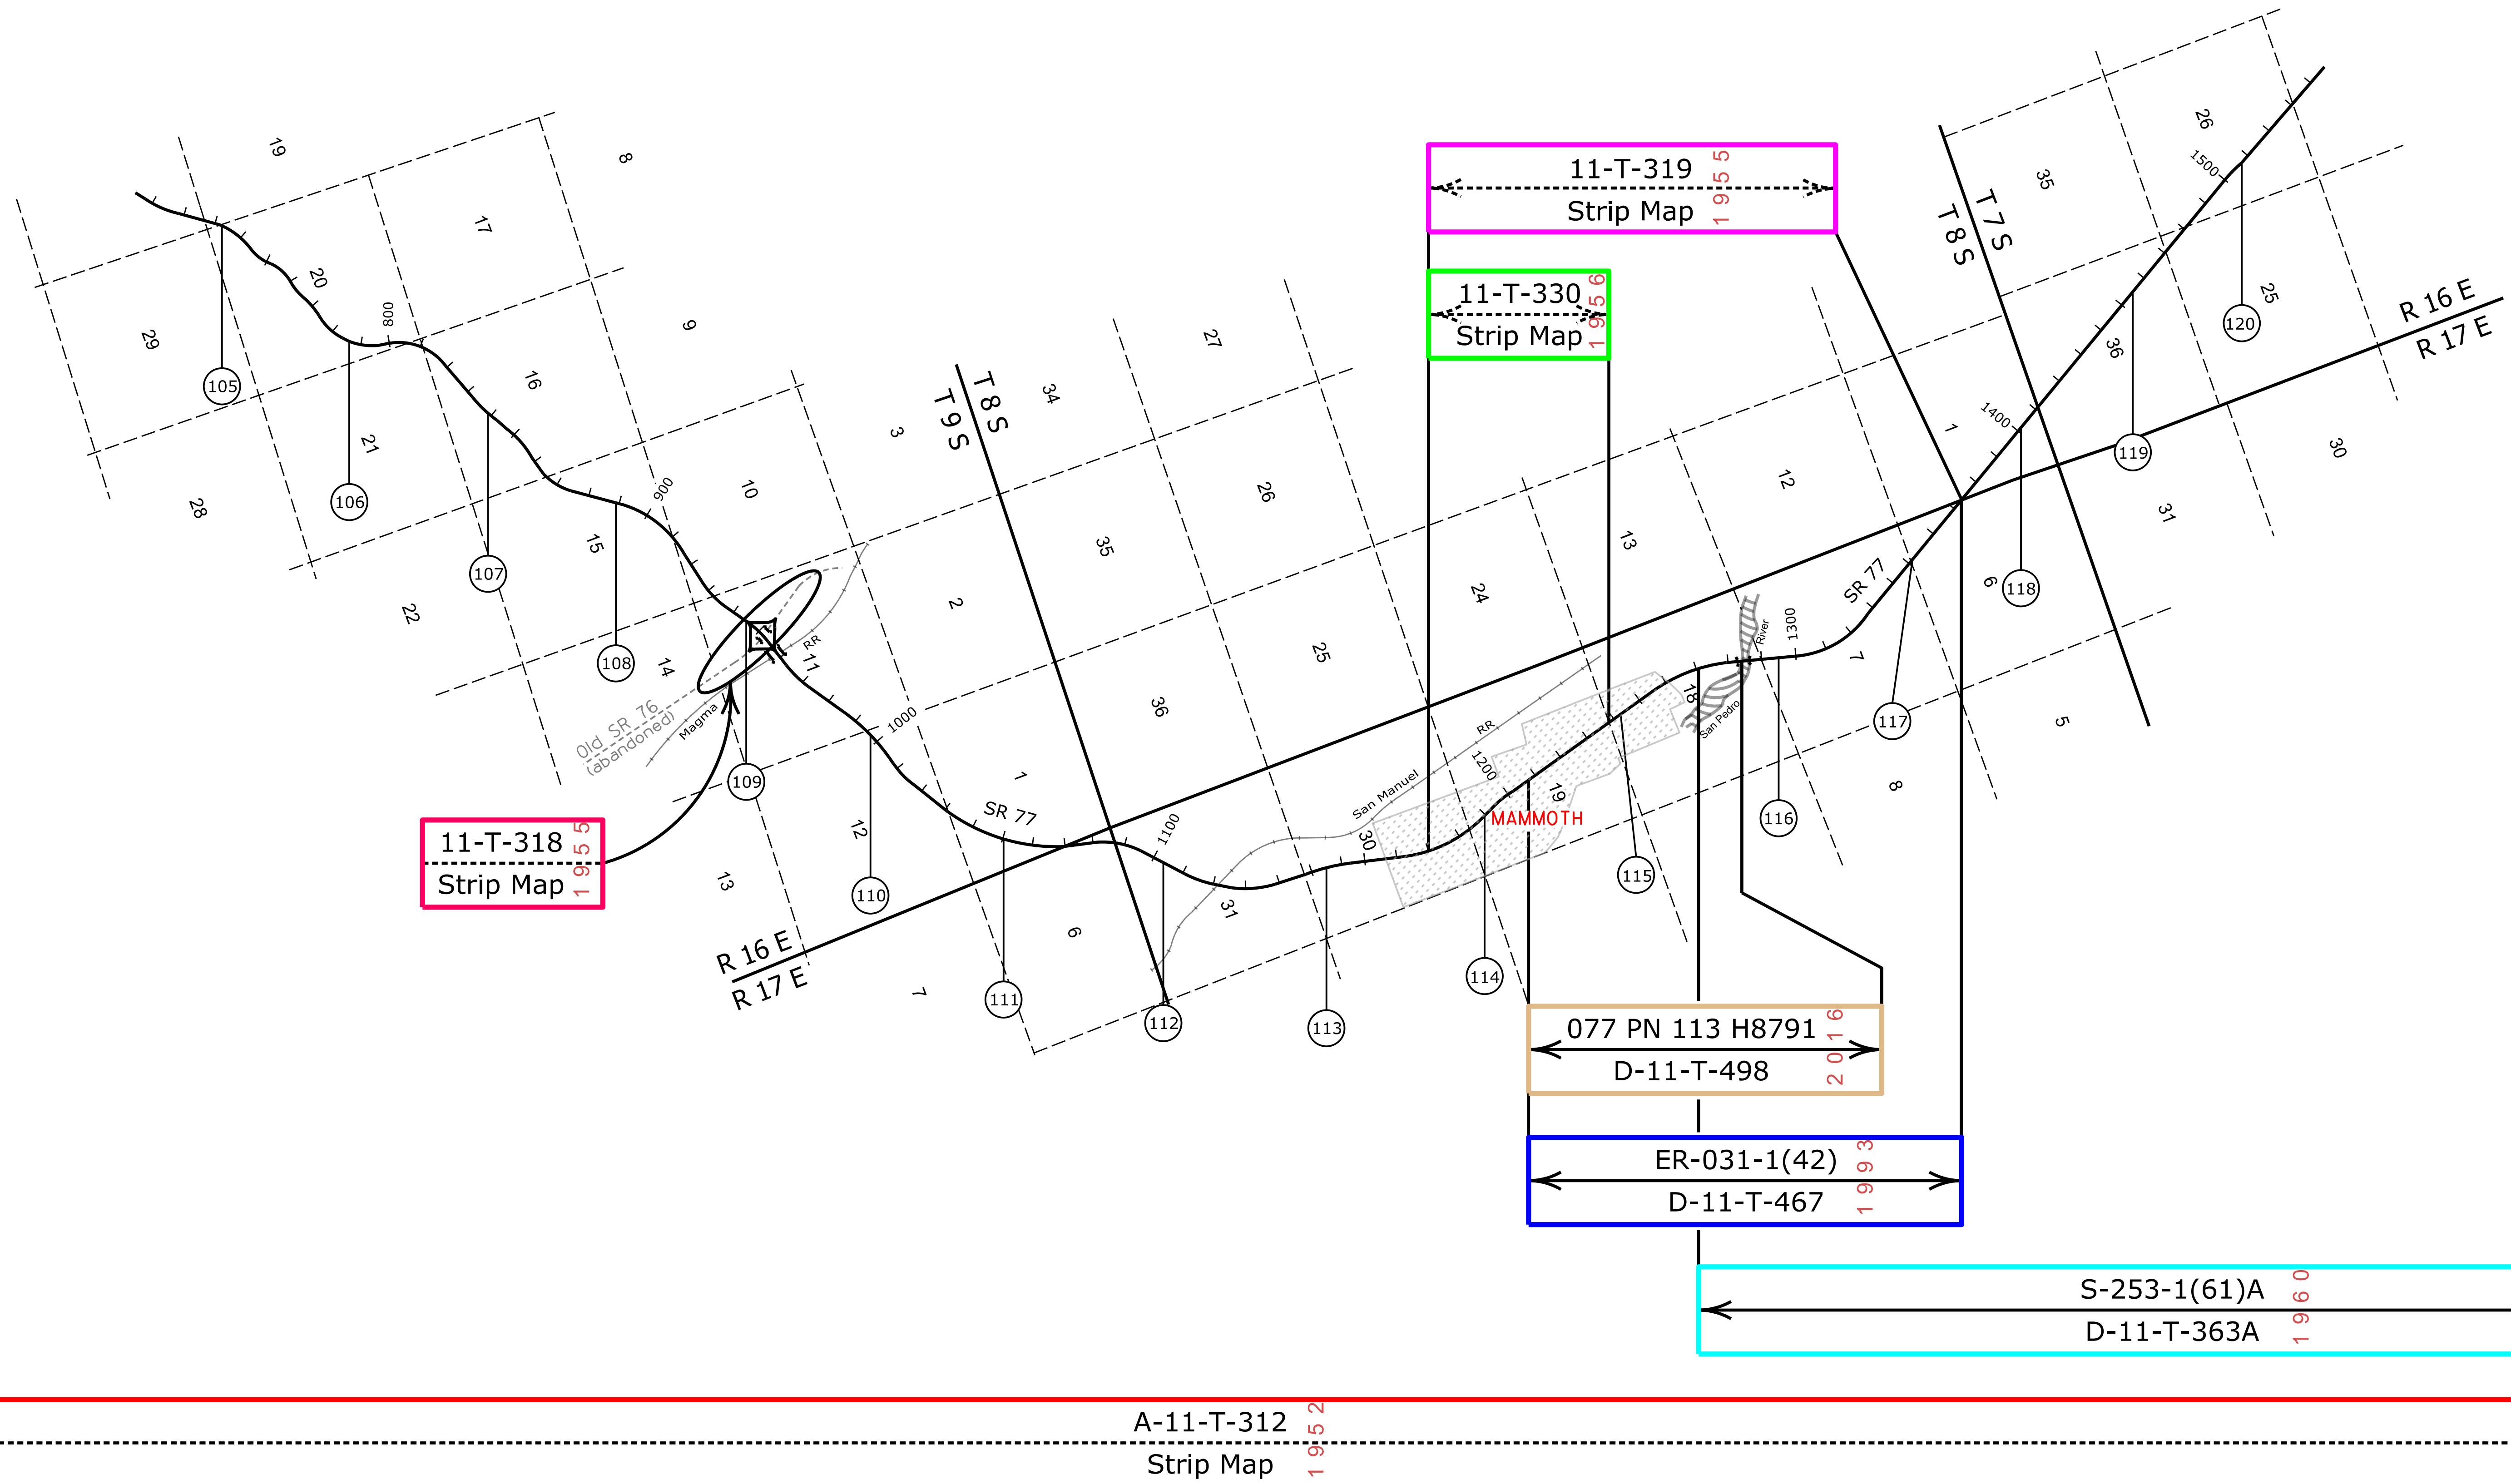

[Contact Us](#)

Click in colored box
to view Plans/Maps
☒ Mile Post Number

Right Of Way Index Map
HIGHWAY NAME
Tucson - Oracle Junction - Globe Hwy.

ROUTE
SR 77

MILEPOST
68.10 - 80.00

Contact Us

Click in colored box to view Plans/Maps
Mile Post Number

Right Of Way Index Map	ROUTE SR 77	MILEPOST 80.00 - 91.00
HIGHWAY NAME Tucson - Oracle Junction - Globe Hwy.		

PINAL COUNTY

[Contact Us](#)

Click in colored box to view Plans/Maps
 (xx) Mile Post Number

Right Of Way Index Map	ROUTE SR 77	MILEPOST 92.00 - 105.00
HIGHWAY NAME Tucson - Oracle Junction - Globe Hwy.		

PINAL COUNTY

[Contact Us](#)

Click in colored box
to view Plans/Maps
Mile Post Number

Right Of Way Index Map	ROUTE SR 77	MILEPOST 105.00 - 120.00
HIGHWAY NAME Tucson - Oracle Junction - Globe Hwy.		

C-4-T-324
Strip Map 1 9 6 2

Click in colored box
to view Plans/Maps
Mile Post Number

Right Of Way Index Map	ROUTE SR 77	MILEPOST 120.00 - 135.00
HIGHWAY NAME Tucson - Oracle Junction - Globe Hwy.		

GILA COUNTY

C-4-T-324
Strip Map 1 9 6 2