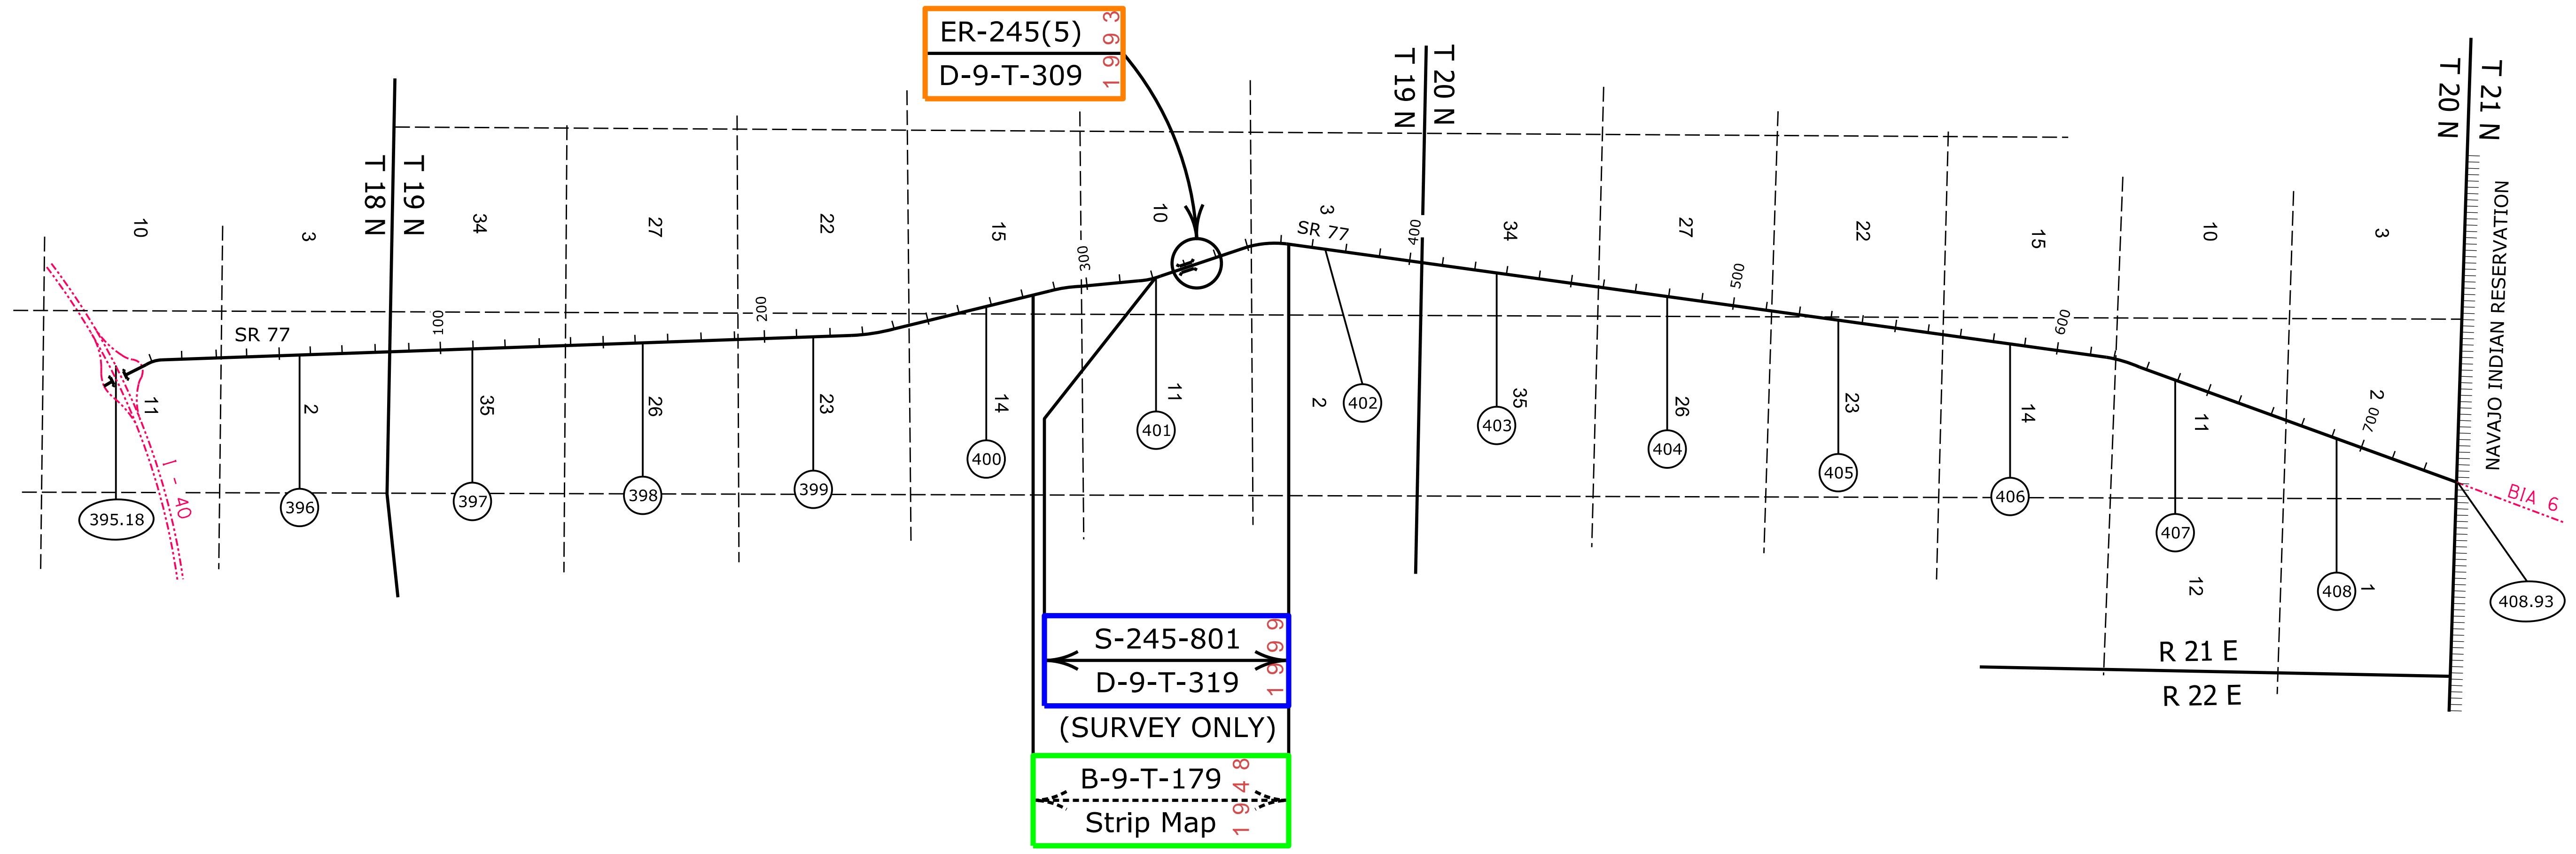

4-T-306
Strip Map 1 9 5 8

4-T-310
Strip Map 1 9 5 8

D-4-T-322
Strip Map 1 9 6 2

A-4-T-177
Strip Map 1 9 4 8

A-4-T-188
Strip Map 1 9 5 1

[Contact Us](#)

Click in colored box
to view Plans/Maps
xx Mile Post Number

Right Of Way Index Map	ROUTE SR 77	MILEPOST 150.00 - 170.93
HIGHWAY NAME Tucson - Oracle Junction - Globe Hwy.		

NAVAJO COUNTY

[Contact Us](#)

Click in colored box
to view Plans/Maps
Mile Post Number

Right Of Way Index Map	ROUTE SR 77	MILEPOST 342.20 - 358.00
HIGHWAY NAME Show Low - Holbrook Hwy.		

NAVAJO COUNTY

[Contact Us](#)

Click in colored box
to view Plans/Maps
** Mile Post Number

Right Of Way Index Map	ROUTE SR 77	MILEPOST 358.00 - 373.00
HIGHWAY NAME Show Low - Holbrook Hwy.		

NAVAJO COUNTY

[Contact Us](#)

Click in colored box to view Plans/Maps
 (xx) Mile Post Number

Right Of Way Index Map	ROUTE SR 77	MILEPOST 373.00 - 388.00
HIGHWAY NAME Show Low - Holbrook Hwy.		

10

NAVAJO COUNTY

[Contact Us](#)

Click in colored box to view Plans/Maps
 (xx) Mile Post Number