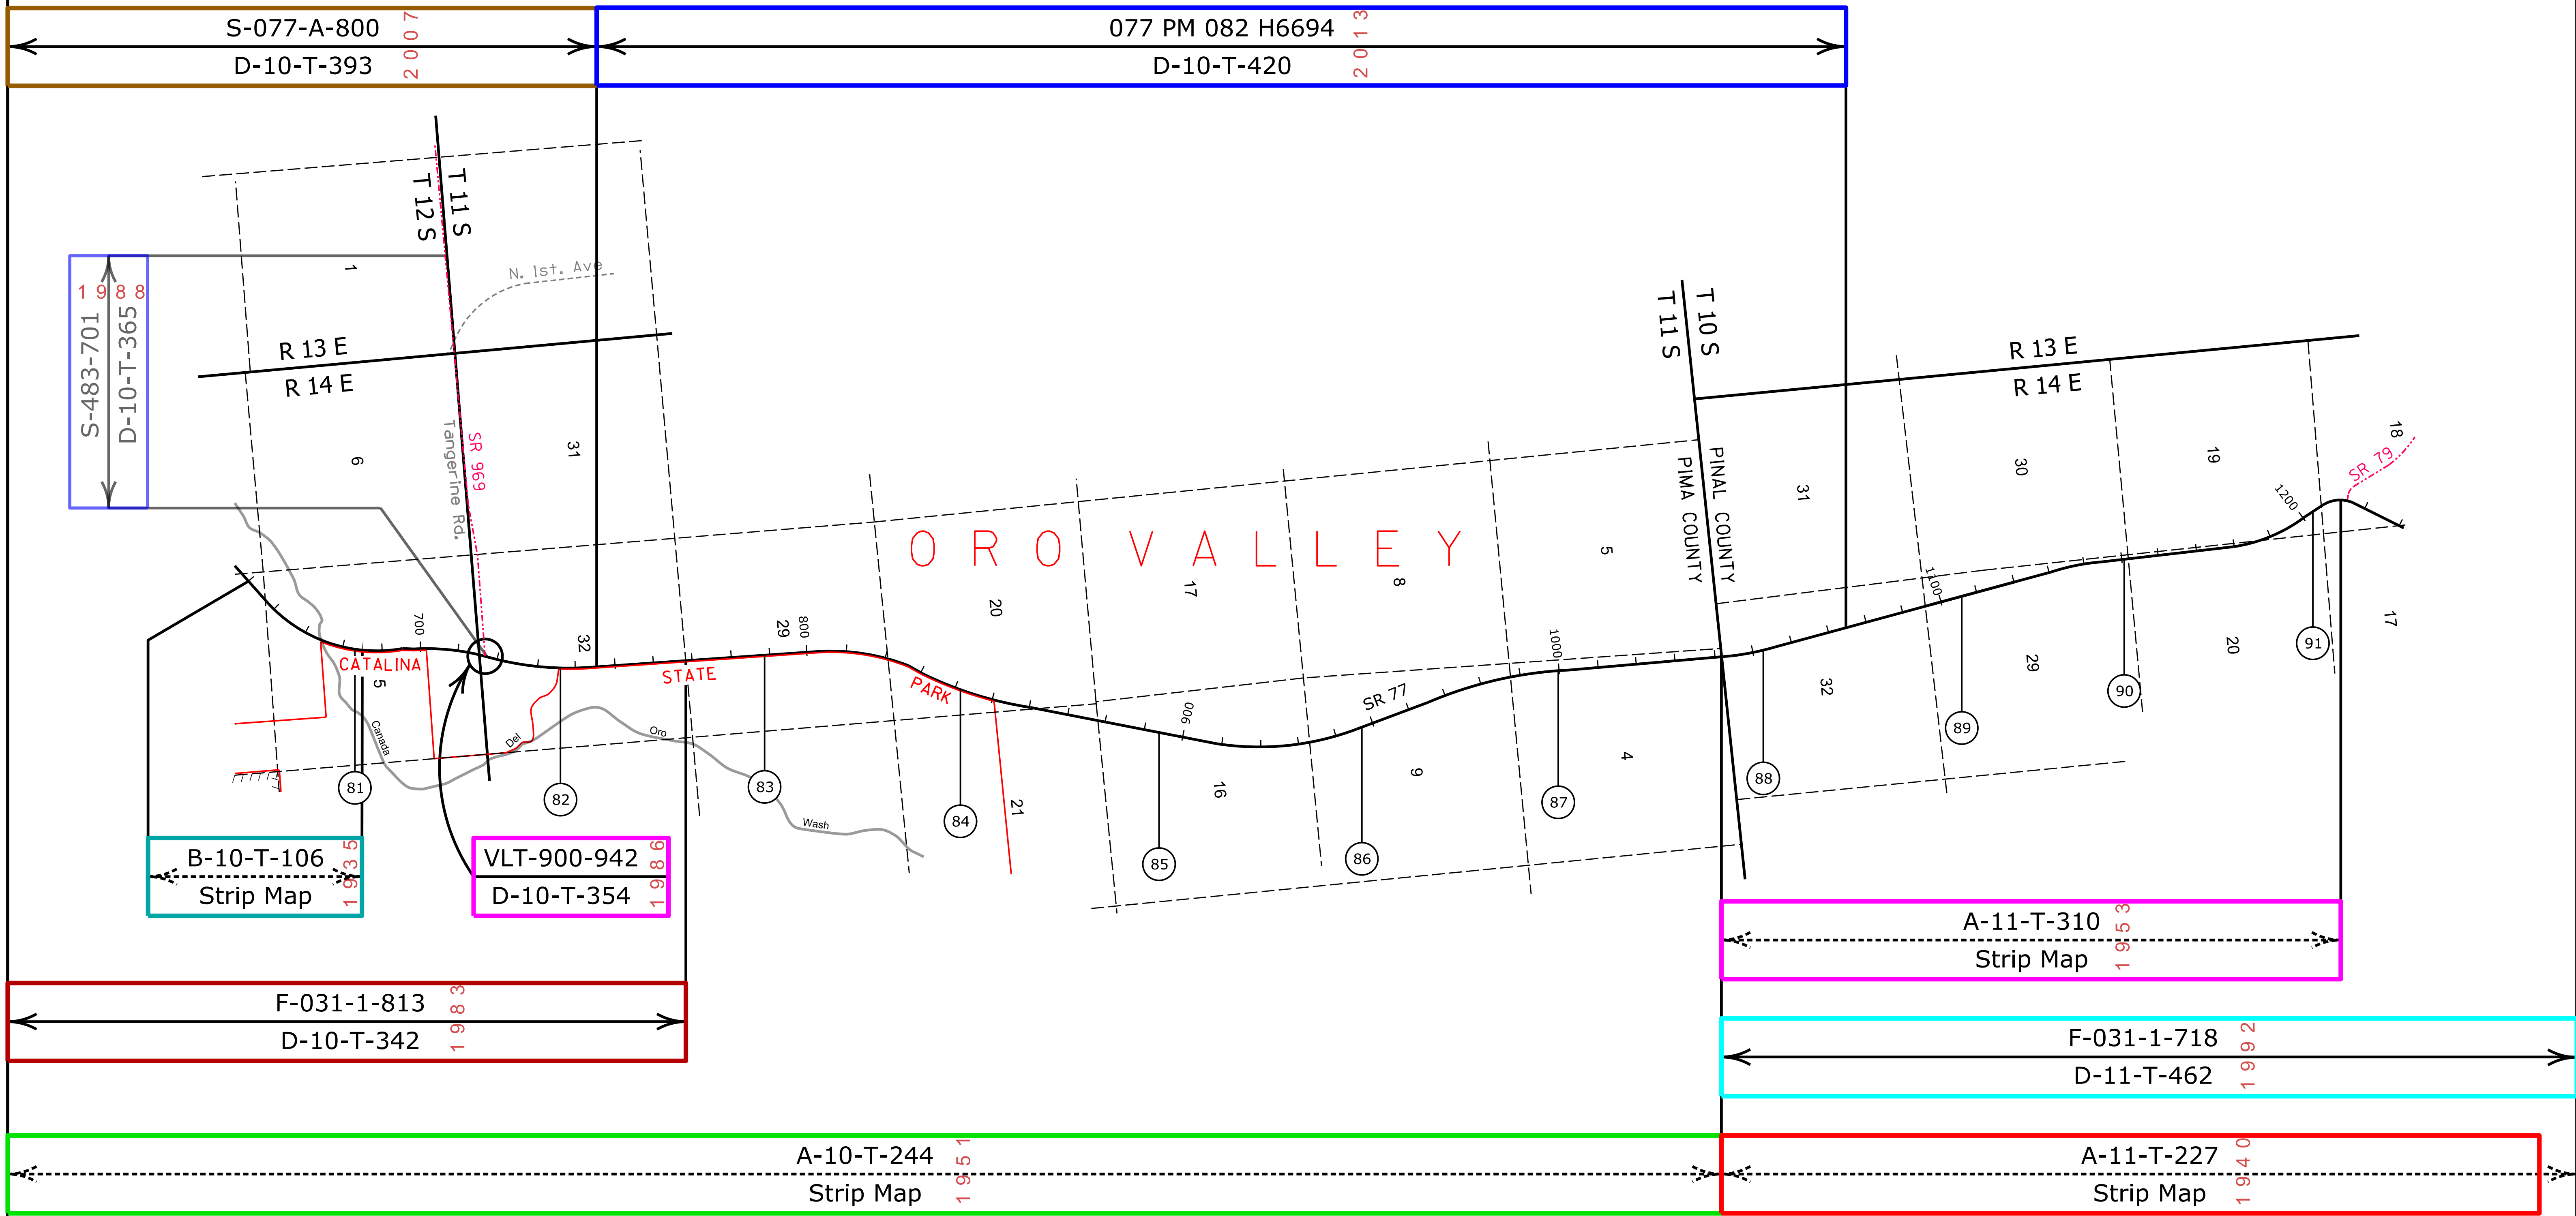

[Contact Us](#)

Click in colored box
to view Plans/Maps
☒ Mile Post Number

Right Of Way Index Map
HIGHWAY NAME
Tucson - Oracle Junction - Globe Hwy.

ROUTE
SR 77

MILEPOST
68.10 - 80.00

Contact Us

Click in colored box to view Plans/Maps
Mile Post Number

Right Of Way Index Map	ROUTE SR 77	MILEPOST 80.00 - 91.00
HIGHWAY NAME Tucson - Oracle Junction - Globe Hwy.		

PINAL COUNTY

[Contact Us](#)

Click in colored box to view Plans/Maps
 (xx) Mile Post Number

Right Of Way Index Map	ROUTE SR 77	MILEPOST 92.00 - 105.00
HIGHWAY NAME Tucson - Oracle Junction - Globe Hwy.		

PINAL COUNTY

[Contact Us](#)

Click in colored box
to view Plans/Maps
Mile Post Number

Right Of Way Index Map	ROUTE SR 77	MILEPOST 105.00 - 120.00
HIGHWAY NAME Tucson - Oracle Junction - Globe Hwy.		

C-4-T-324
Strip Map 1 9 6 2

Click in colored box
to view Plans/Maps
Mile Post Number

Right Of Way Index Map	ROUTE SR 77	MILEPOST 120.00 - 135.00
HIGHWAY NAME Tucson - Oracle Junction - Globe Hwy.		

GILA COUNTY

C-4-T-324
Strip Map 1 9 6 2