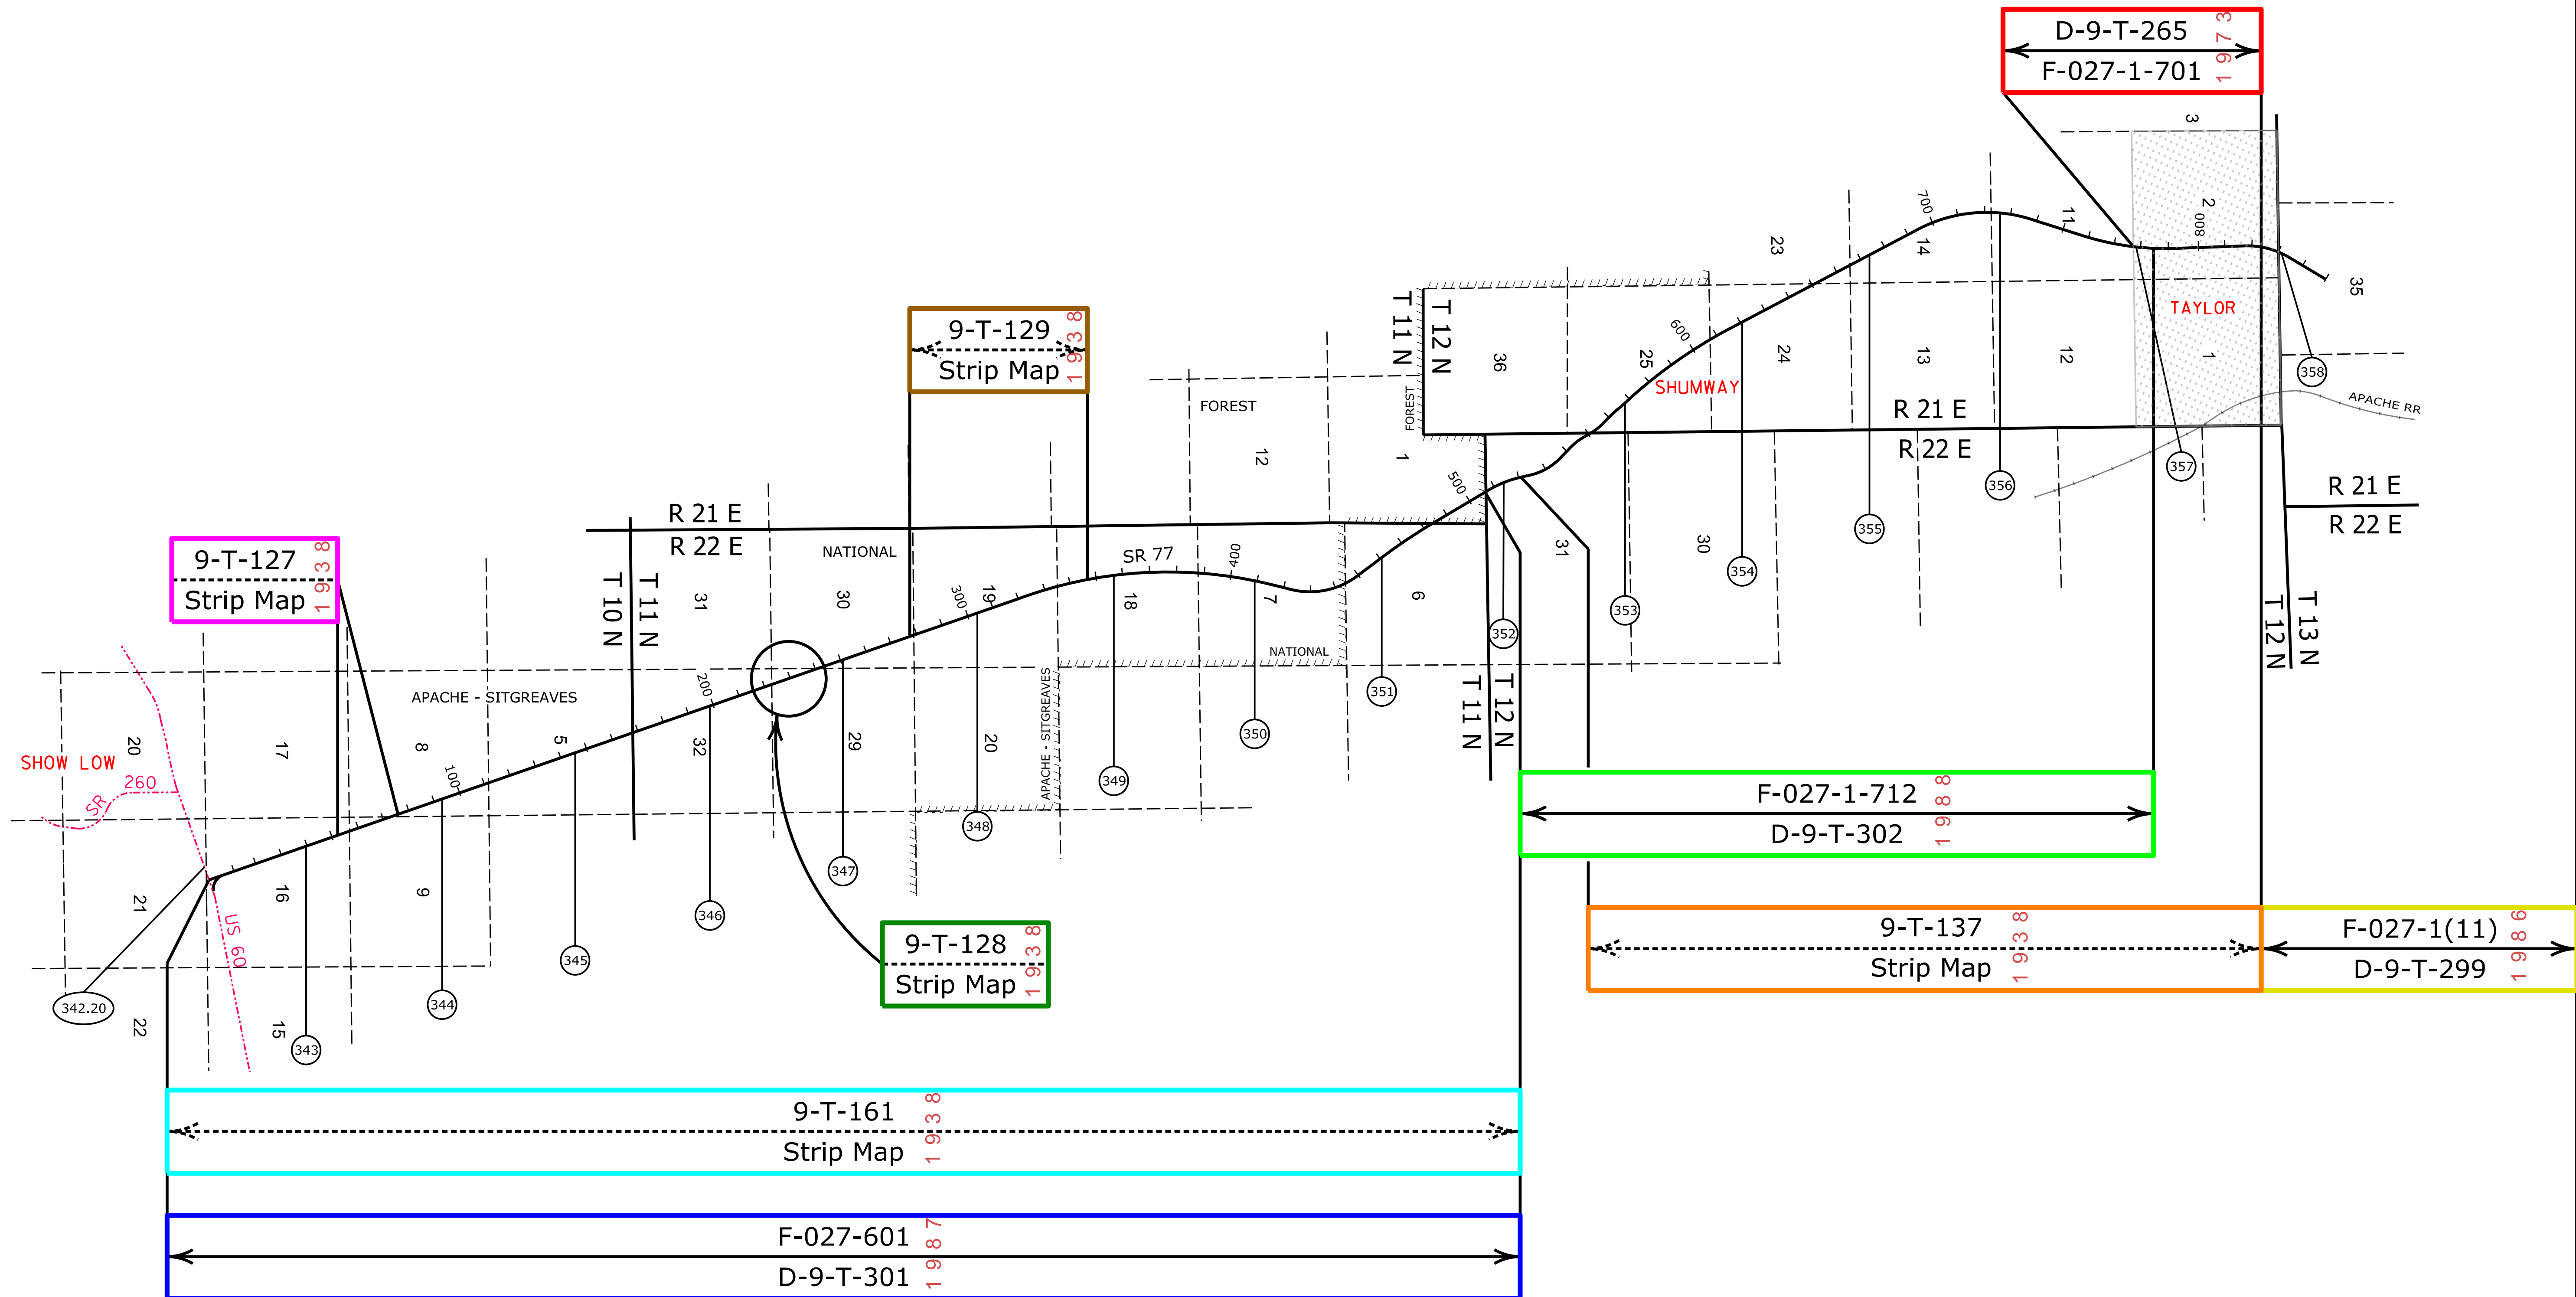

Click in colored box
to view Plans/Maps
Mile Post Number

Right Of Way Index Map	ROUTE SR 77	MILEPOST 120.00 - 135.00
HIGHWAY NAME Tucson - Oracle Junction - Globe Hwy.		

GILA COUNTY

C-4-T-324
Strip Map 1 9 6 2

4-T-306
Strip Map 1 9 5 8

4-T-310
Strip Map 1 9 5 8

D-4-T-322
Strip Map 1 9 6 2

A-4-T-177
Strip Map 1 9 4 8

A-4-T-188
Strip Map 1 9 5 1

[Contact Us](#)

Click in colored box
to view Plans/Maps
xx Mile Post Number

Right Of Way Index Map	ROUTE SR 77	MILEPOST 135.00 - 150.00
HIGHWAY NAME Tucson - Oracle Junction - Globe Hwy.		

GILA COUNTY

[Contact Us](#)

Click in colored box to view Plans/Maps
 (xx) Mile Post Number

Right Of Way Index Map	ROUTE SR 77	MILEPOST 150.00 - 170.93
HIGHWAY NAME Tucson - Oracle Junction - Globe Hwy.		

NAVAJO COUNTY

[Contact Us](#)

Click in colored box
to view Plans/Maps
Mile Post Number

Right Of Way Index Map	ROUTE SR 77	MILEPOST 342.20 - 358.00
HIGHWAY NAME Show Low - Holbrook Hwy.		