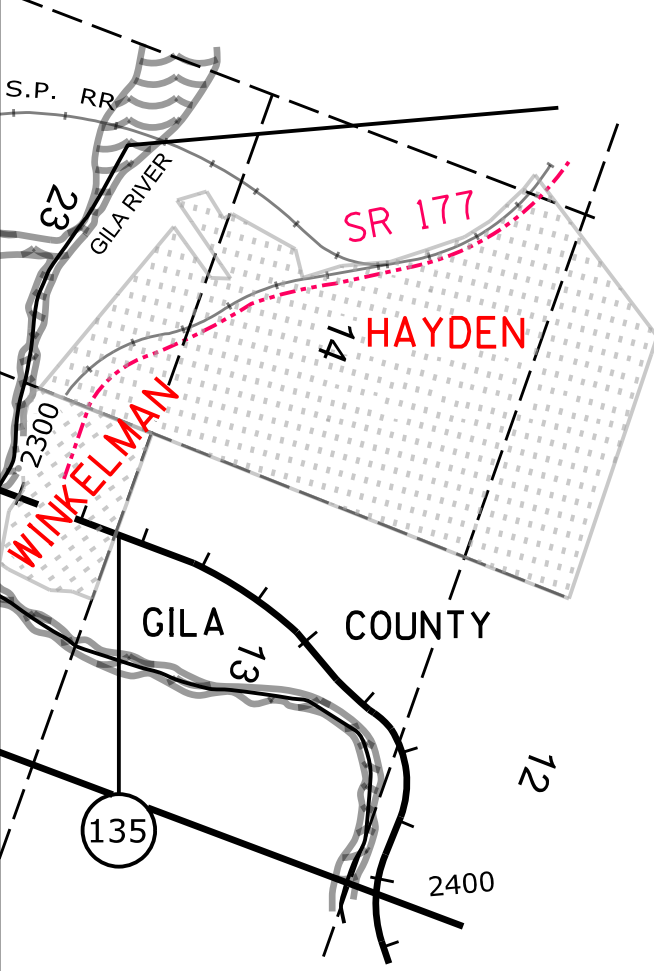

Right Of Way Index Map	ROUTE SR 77	MILEPOST 80.00 - 91.00
HIGHWAY NAME Tucson - Oracle Junction - Globe Hwy.		

PINAL COUNTY

[Contact Us](#)

Click in colored box to view Plans/Maps
 (xx) Mile Post Number

Right Of Way Index Map	ROUTE SR 77	MILEPOST 92.00 - 105.00
HIGHWAY NAME Tucson - Oracle Junction - Globe Hwy.		

PINAL COUNTY

[Contact Us](#)

Click in colored box
to view Plans/Maps
Mile Post Number

Right Of Way Index Map	ROUTE SR 77	MILEPOST 105.00 - 120.00
HIGHWAY NAME Tucson - Oracle Junction - Globe Hwy.		

C-4-T-324
Strip Map 1 9 6 2

F-031-1-711
D-11-T-440 1 9 8 1

11-T-378
Strip Map 1 9 6 1

S-253(61)A
D-11-T-363A 1 9 6 0

11-T-378A
Strip Map 1 9 6 1

C-11-T-375
Strip Map 0 9 6 0

A-11-T-394A
Strip Map 1 9 6 2

A-11-T-312
Strip Map 1 9 5 2

Contact Us

Click in colored box
to view Plans/Maps
Mile Post Number

Right Of Way Index Map	ROUTE SR 77	MILEPOST 120.00 - 135.00
HIGHWAY NAME Tucson - Oracle Junction - Globe Hwy.		

GILA COUNTY

C-4-T-324
Strip Map 1 9 6 2