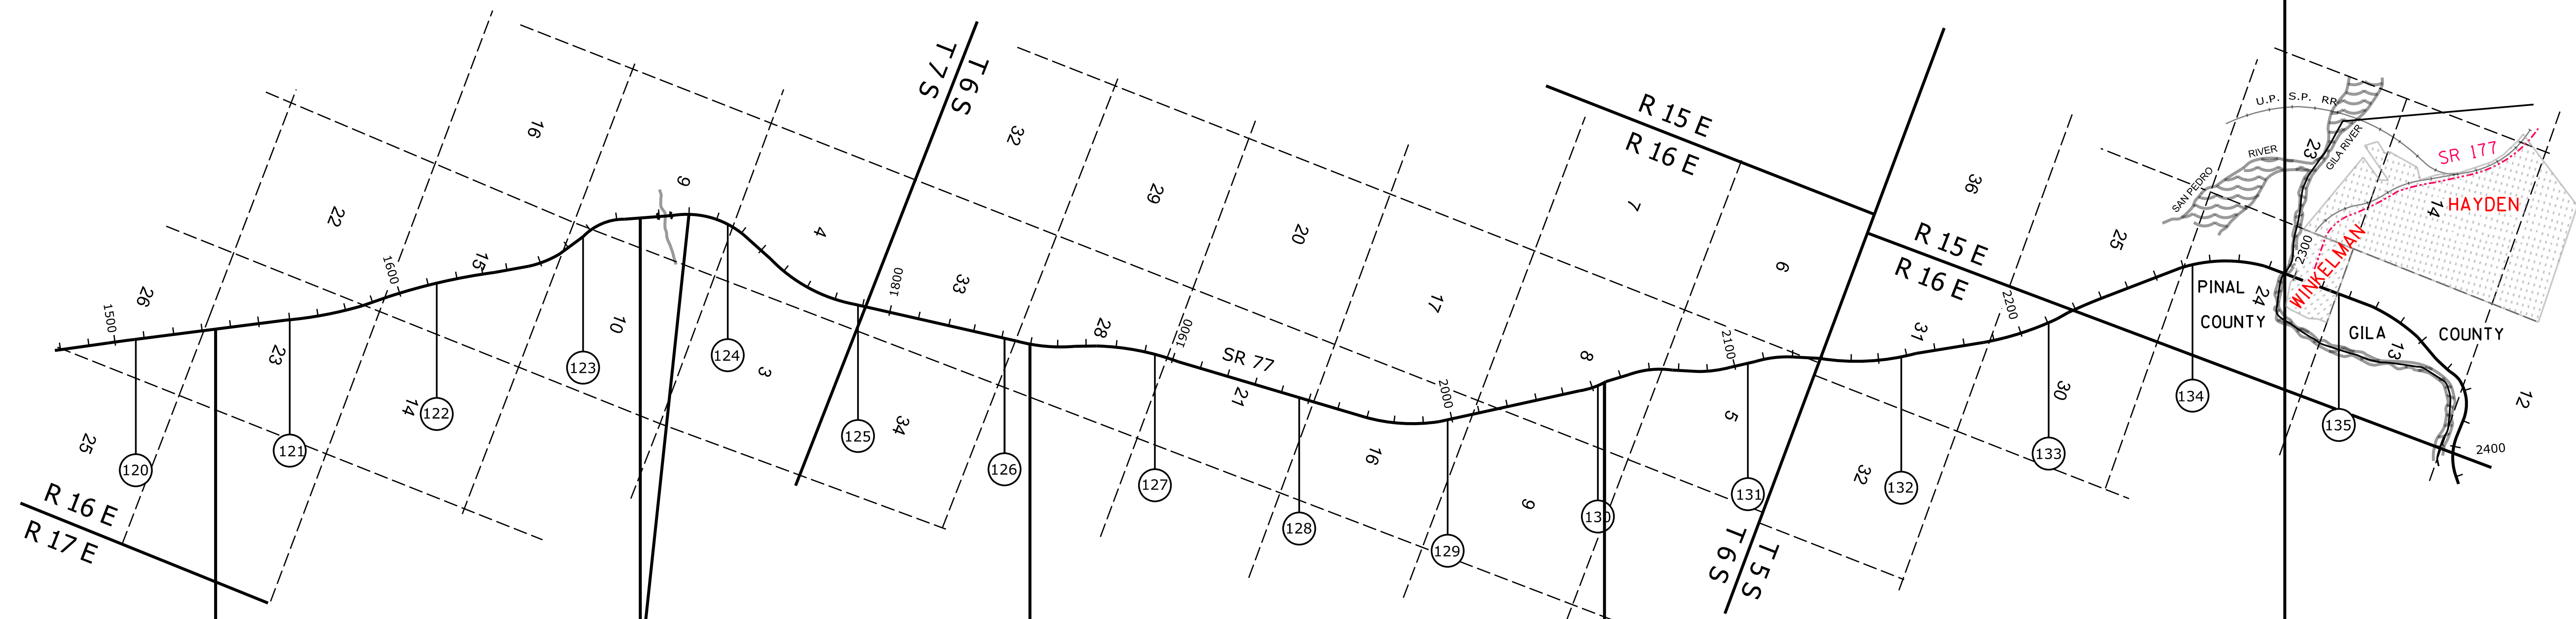

C-4-T-324
Strip Map 1 9 6 2

F-031-1-711
D-11-T-440 1 9 8 1

11-T-378
Strip Map 1 9 6 1

S-253(61)A
D-11-T-363A 1 9 6 0

11-T-378A
Strip Map 1 9 6 1

C-11-T-375
Strip Map 0 9 6 0

A-11-T-394A
Strip Map 1 9 6 2

A-11-T-312
Strip Map 1 9 5 2

Contact Us

Click in colored box
to view Plans/Maps
Mile Post Number

Right Of Way Index Map	ROUTE SR 77	MILEPOST 120.00 - 135.00
HIGHWAY NAME Tucson - Oracle Junction - Globe Hwy.