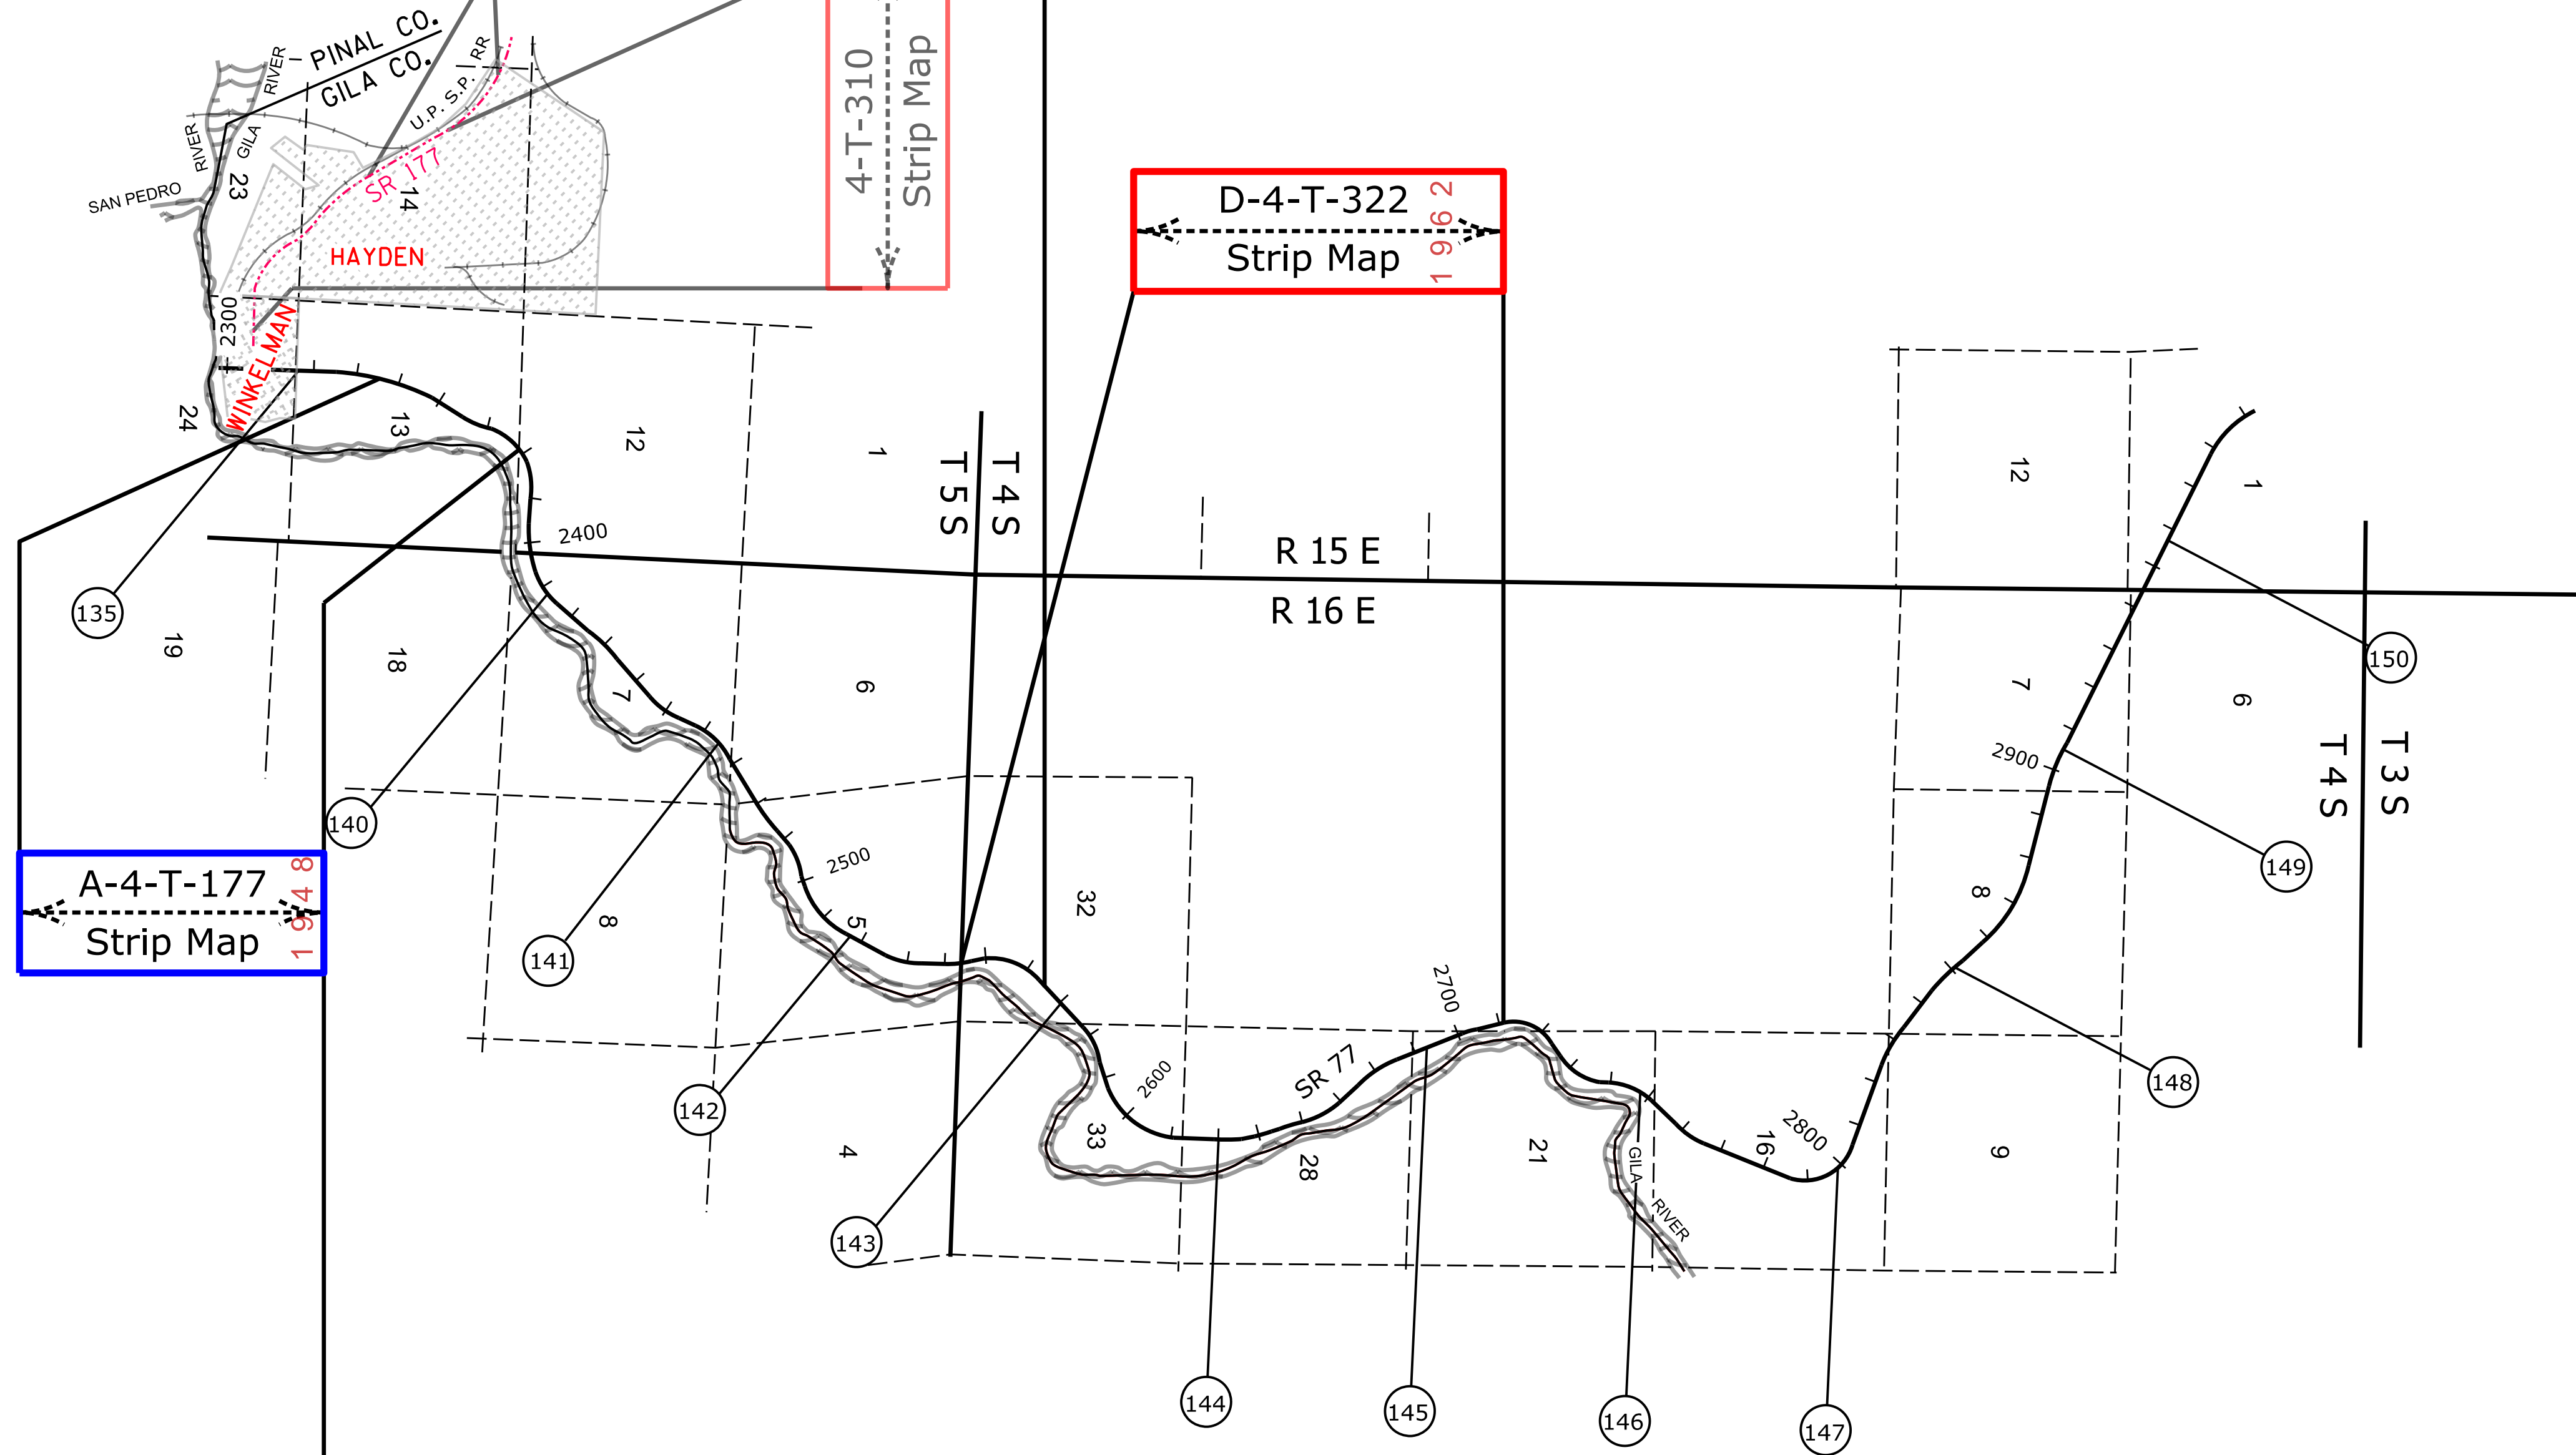

Click in colored box
to view Plans/Maps
Mile Post Number

Right Of Way Index Map	ROUTE SR 77	MILEPOST 120.00 - 135.00
HIGHWAY NAME Tucson - Oracle Junction - Globe Hwy.		

GILA COUNTY

C-4-T-324
Strip Map 1 9 6 2

4-T-306
Strip Map 1 9 5 8

4-T-310
Strip Map 1 9 5 8

D-4-T-322
Strip Map 1 9 6 2

A-4-T-177
Strip Map 1 9 4 8

A-4-T-188
Strip Map 1 9 5 1

[Contact Us](#)

Click in colored box
to view Plans/Maps
xx Mile Post Number

Right Of Way Index Map	ROUTE SR 77	MILEPOST 135.00 - 150.00
HIGHWAY NAME Tucson - Oracle Junction - Globe Hwy.		

GILA COUNTY

[Contact Us](#)

Click in colored box to view Plans/Maps
 (xx) Mile Post Number

Right Of Way Index Map	ROUTE SR 77	MILEPOST 150.00 - 170.93
HIGHWAY NAME Tucson - Oracle Junction - Globe Hwy.		

NAVAJO COUNTY

[Contact Us](#)

Click in colored box
to view Plans/Maps
Mile Post Number

Right Of Way Index Map	ROUTE SR 77	MILEPOST 342.20 - 358.00
HIGHWAY NAME Show Low - Holbrook Hwy.		