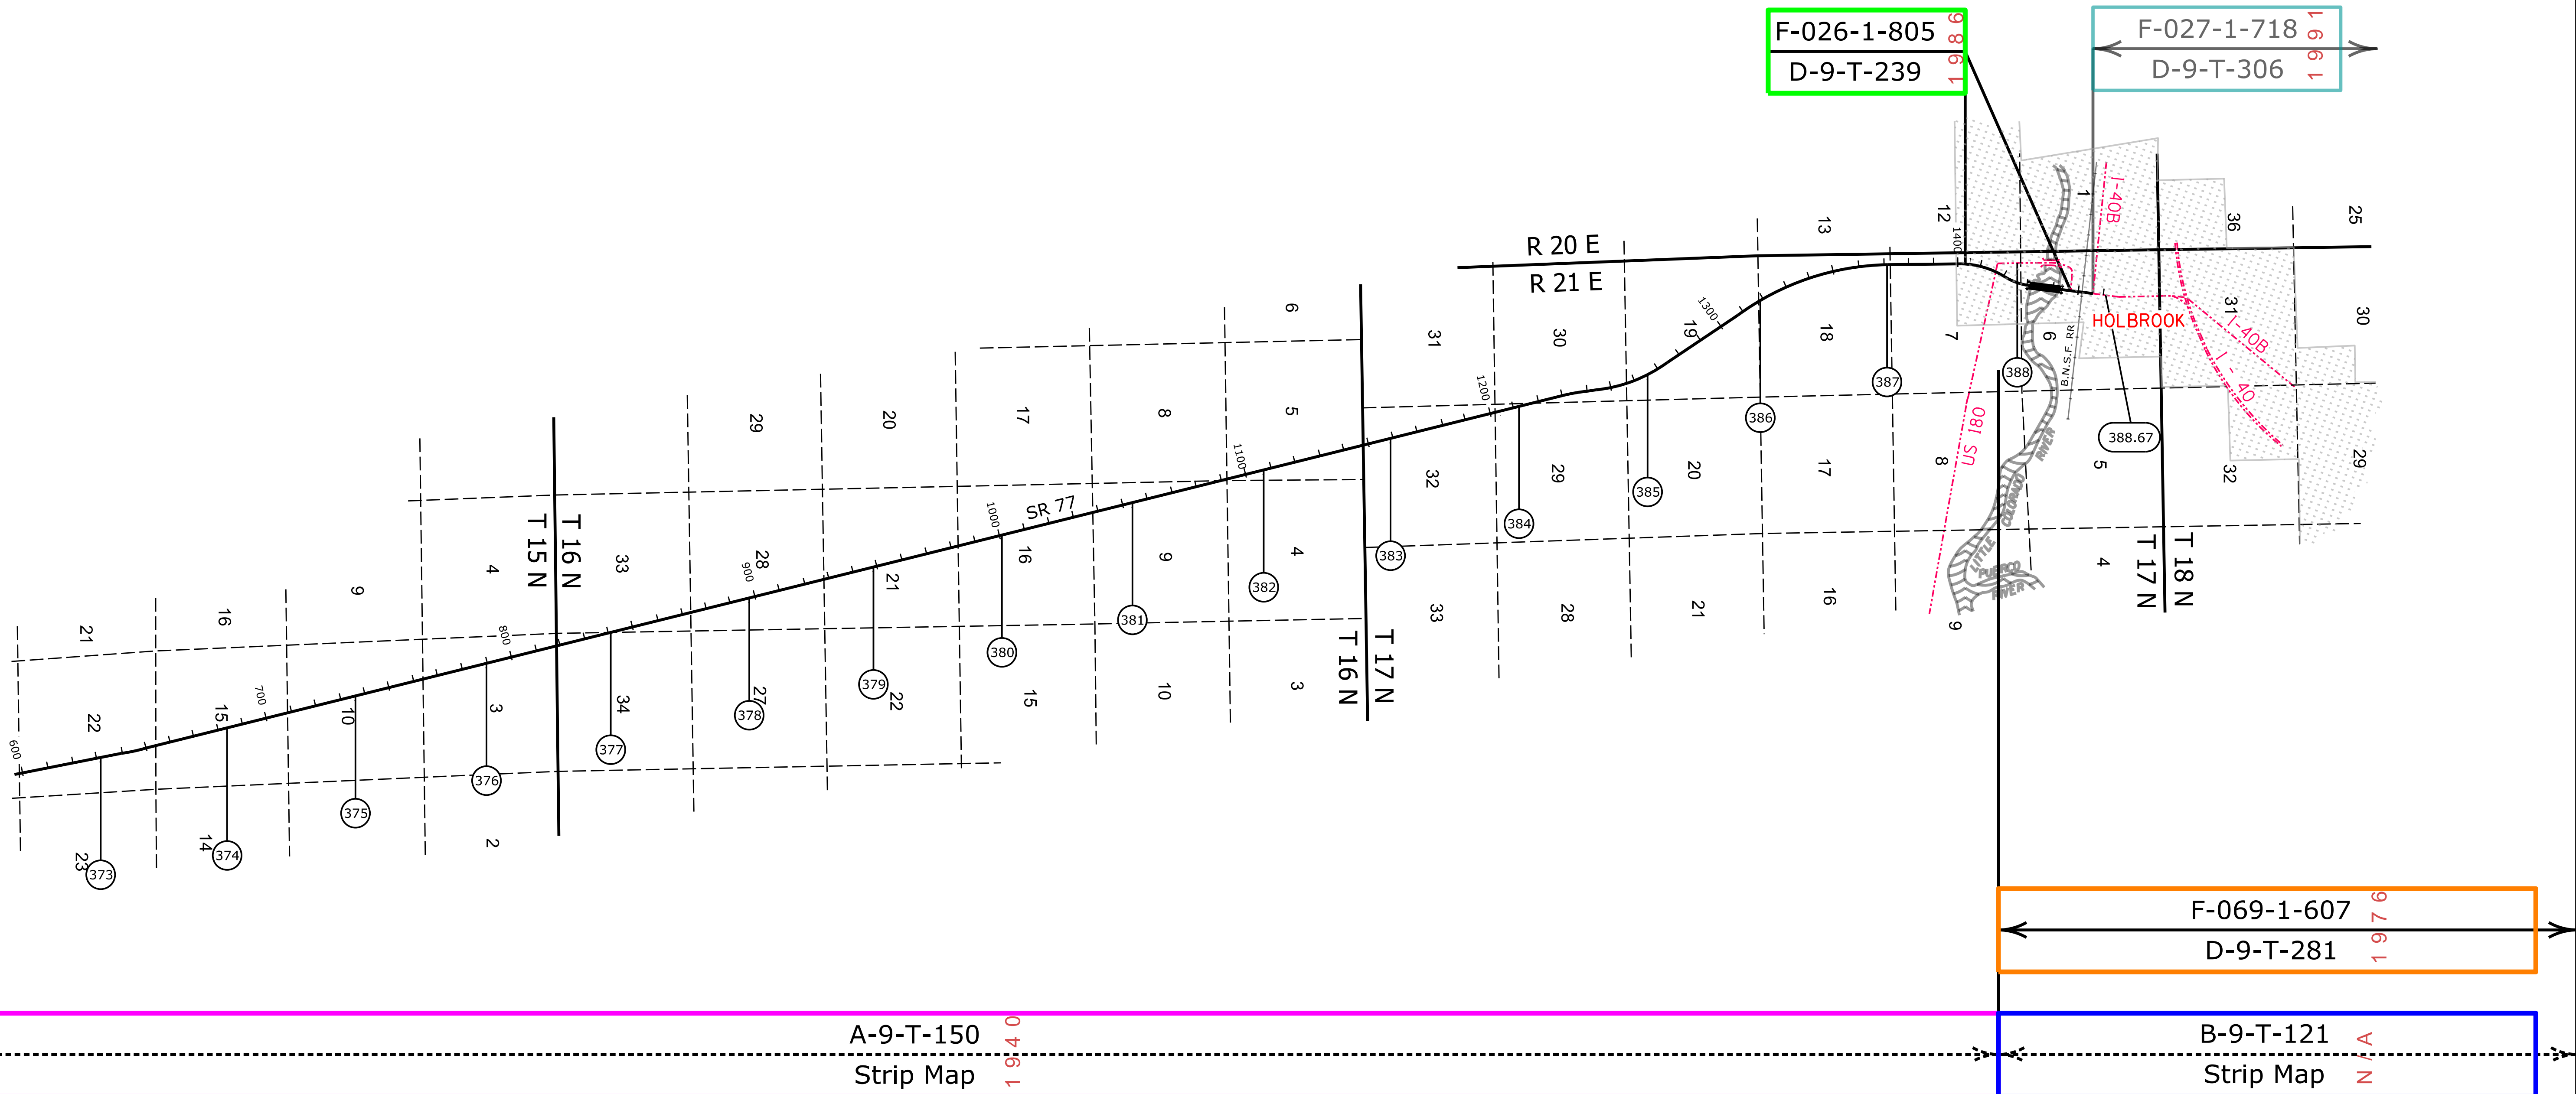

NAVAJO COUNTY

[Contact Us](#)

Click in colored box
to view Plans/Maps
** Mile Post Number

Right Of Way Index Map	ROUTE SR 77	MILEPOST 358.00 - 373.00
HIGHWAY NAME Show Low - Holbrook Hwy.		

NAVAJO COUNTY

[Contact Us](#)

Click in colored box to view Plans/Maps
 (xx) Mile Post Number

Right Of Way Index Map	ROUTE SR 77	MILEPOST 373.00 - 388.00
HIGHWAY NAME Show Low - Holbrook Hwy.		

10

NAVAJO COUNTY

[Contact Us](#)

Click in colored box to view Plans/Maps
 (xx) Mile Post Number