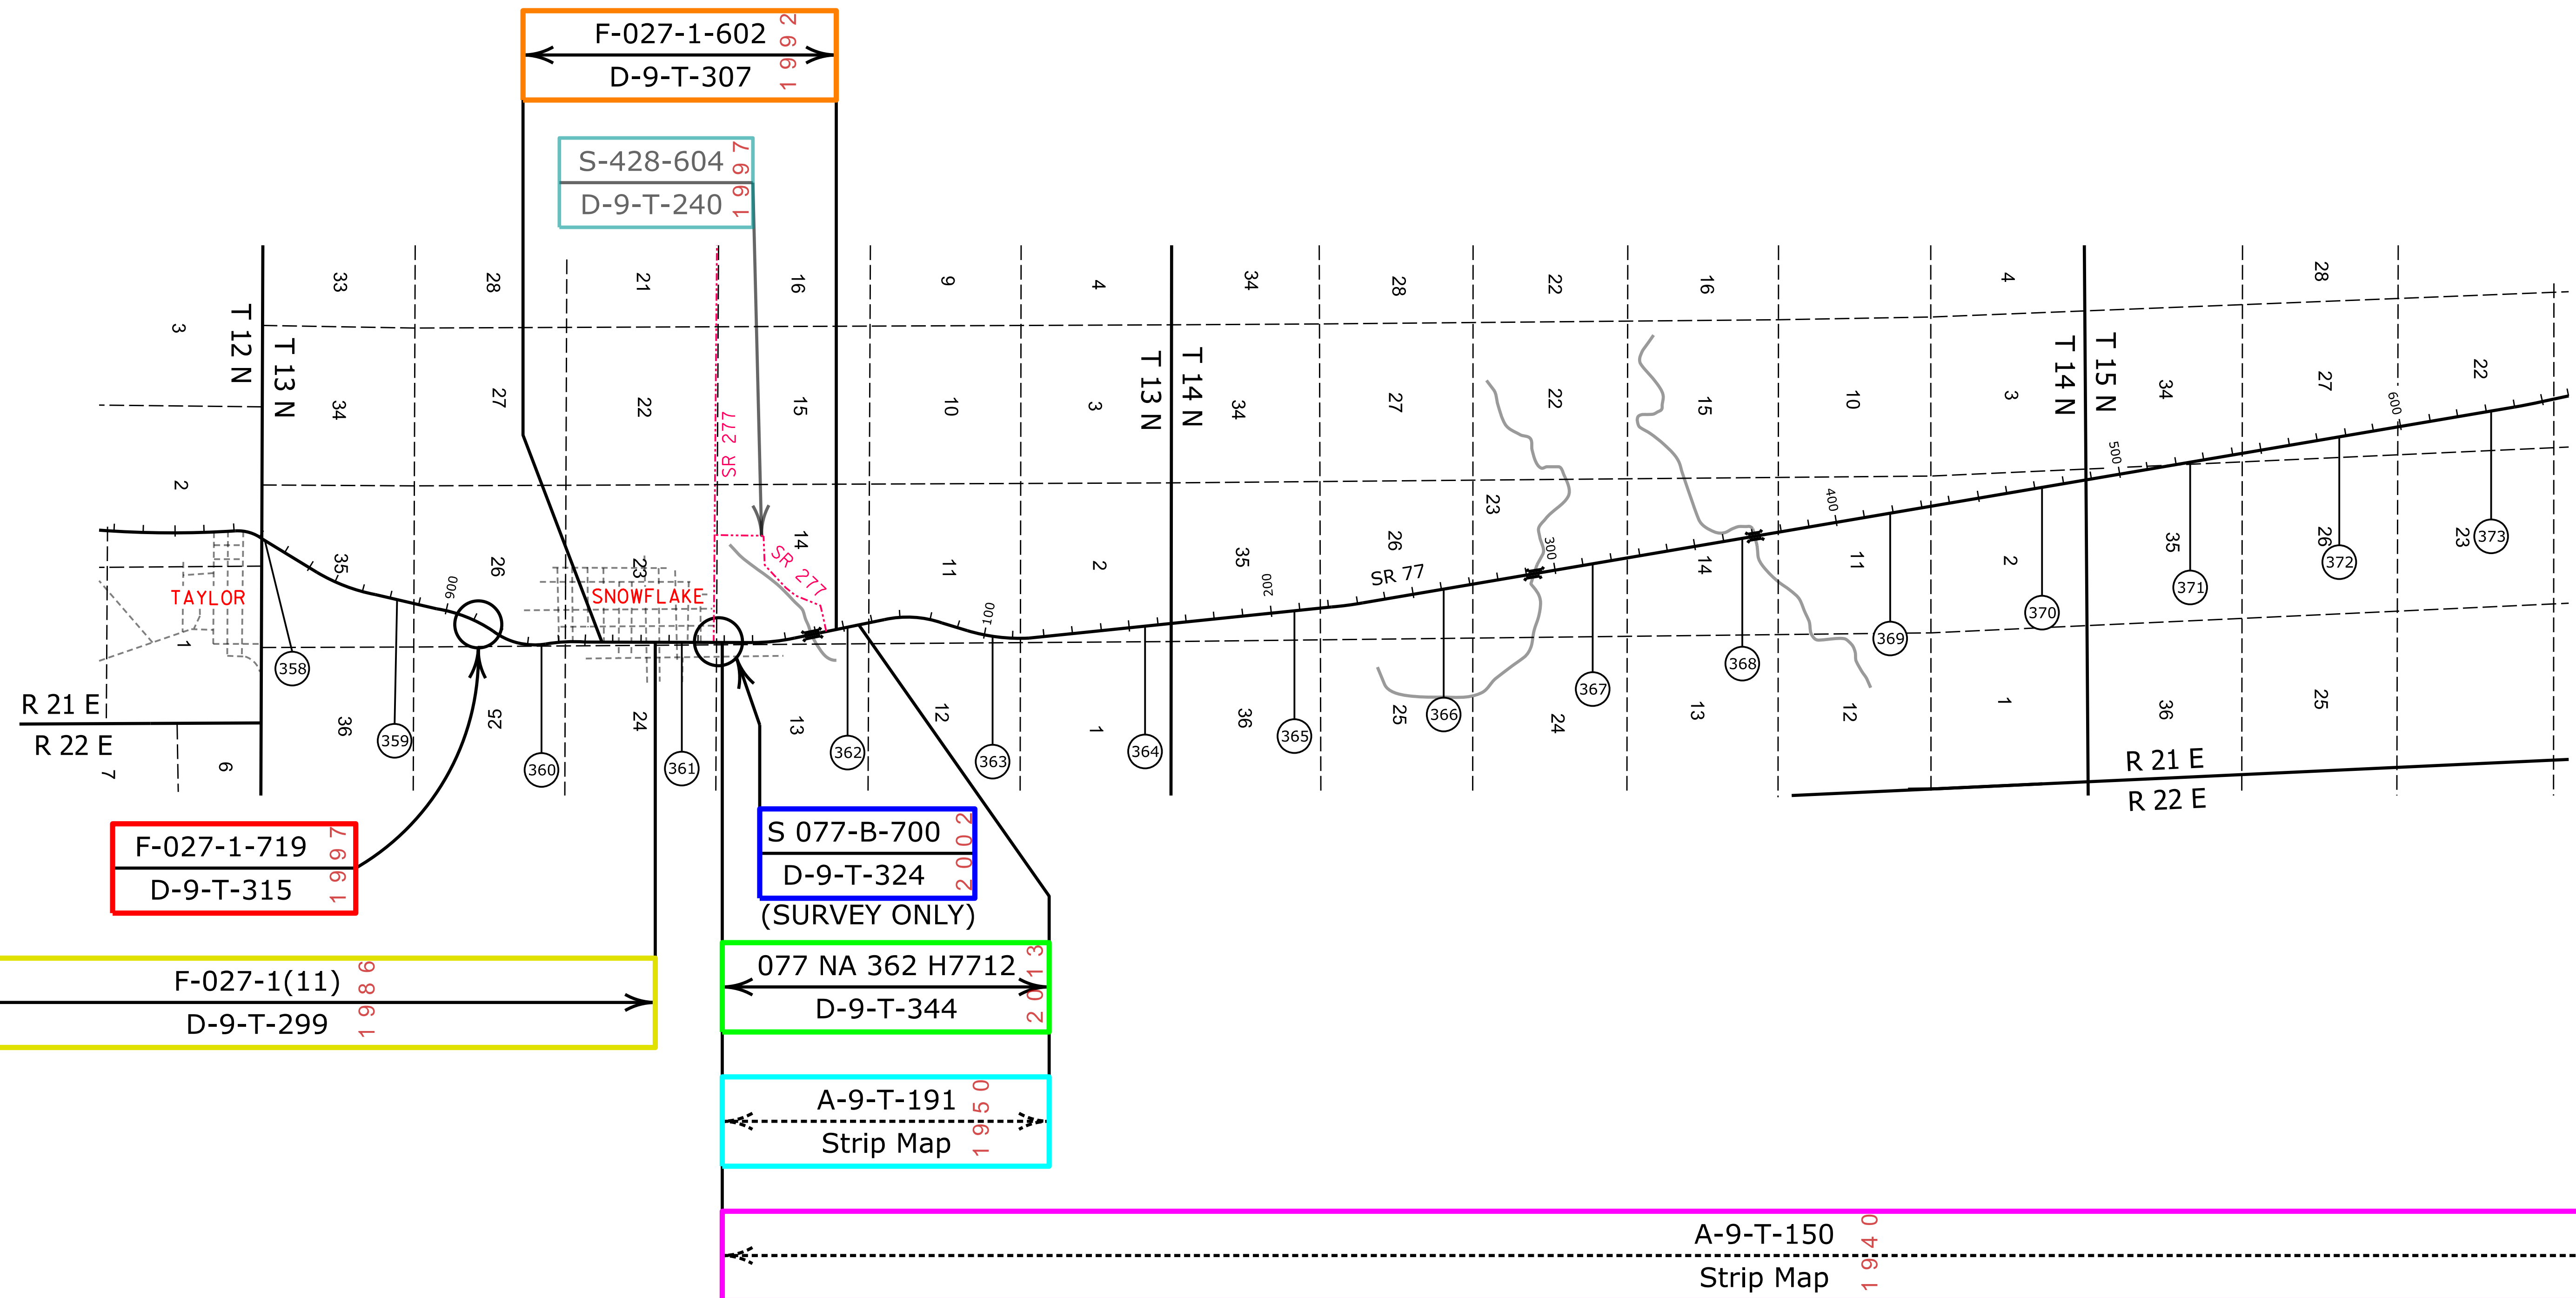

NAVAJO COUNTY

[Contact Us](#)

Click in colored box
to view Plans/Maps
** Mile Post Number

Right Of Way Index Map	ROUTE SR 77	MILEPOST 358.00 - 373.00
HIGHWAY NAME Show Low - Holbrook Hwy.