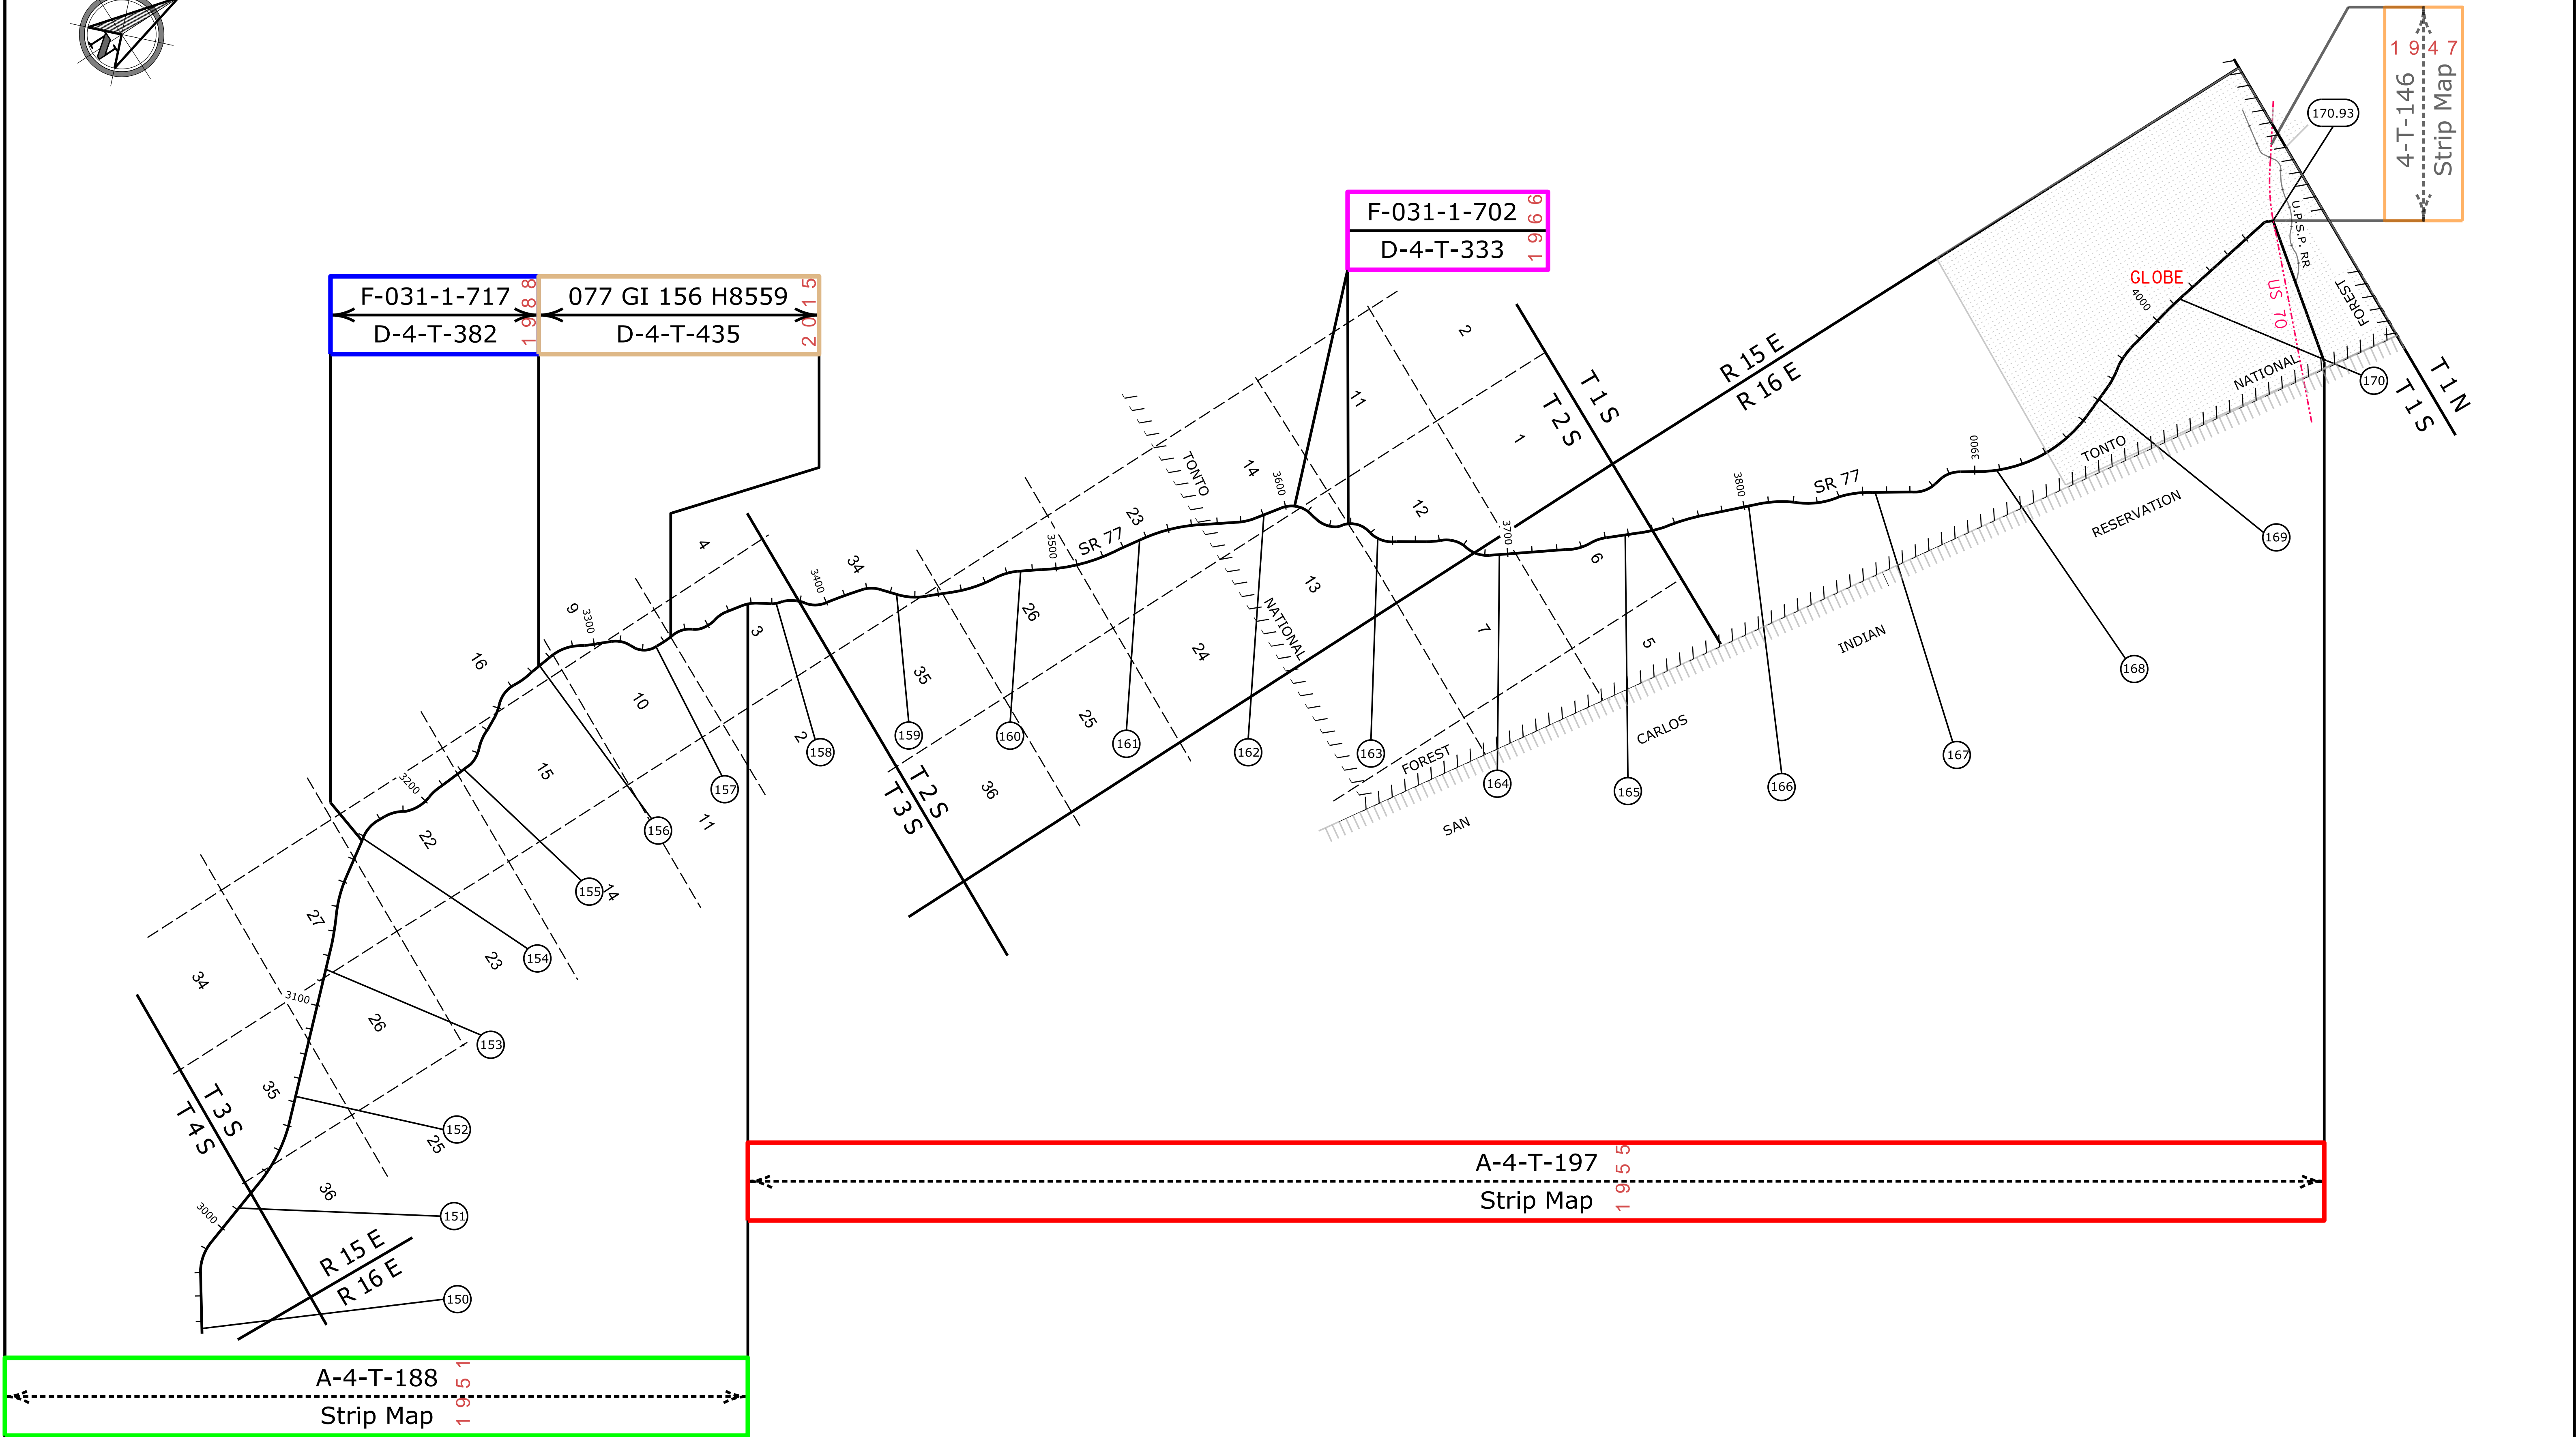

Click in colored box
to view Plans/Maps
Mile Post Number

Right Of Way Index Map	ROUTE SR 77	MILEPOST 120.00 - 135.00
HIGHWAY NAME Tucson - Oracle Junction - Globe Hwy.		

GILA COUNTY

C-4-T-324
Strip Map 1 9 6 2

4-T-306
Strip Map 1 9 5 8

4-T-310
Strip Map 1 9 5 8

D-4-T-322
Strip Map 1 9 6 2

A-4-T-177
Strip Map 1 9 4 8

A-4-T-188
Strip Map 1 9 5 1

[Contact Us](#)

Click in colored box
to view Plans/Maps
xx Mile Post Number

Right Of Way Index Map	ROUTE SR 77	MILEPOST 135.00 - 150.00
HIGHWAY NAME Tucson - Oracle Junction - Globe Hwy.		

GILA COUNTY

[Contact Us](#)

Click in colored box to view Plans/Maps
 (xx) Mile Post Number

Right Of Way Index Map	ROUTE SR 77	MILEPOST 150.00 - 170.93
HIGHWAY NAME Tucson - Oracle Junction - Globe Hwy.		

NAVAJO COUNTY

[Contact Us](#)

Click in colored box
to view Plans/Maps
Mile Post Number

Right Of Way Index Map	ROUTE SR 77	MILEPOST 342.20 - 358.00
HIGHWAY NAME Show Low - Holbrook Hwy.		