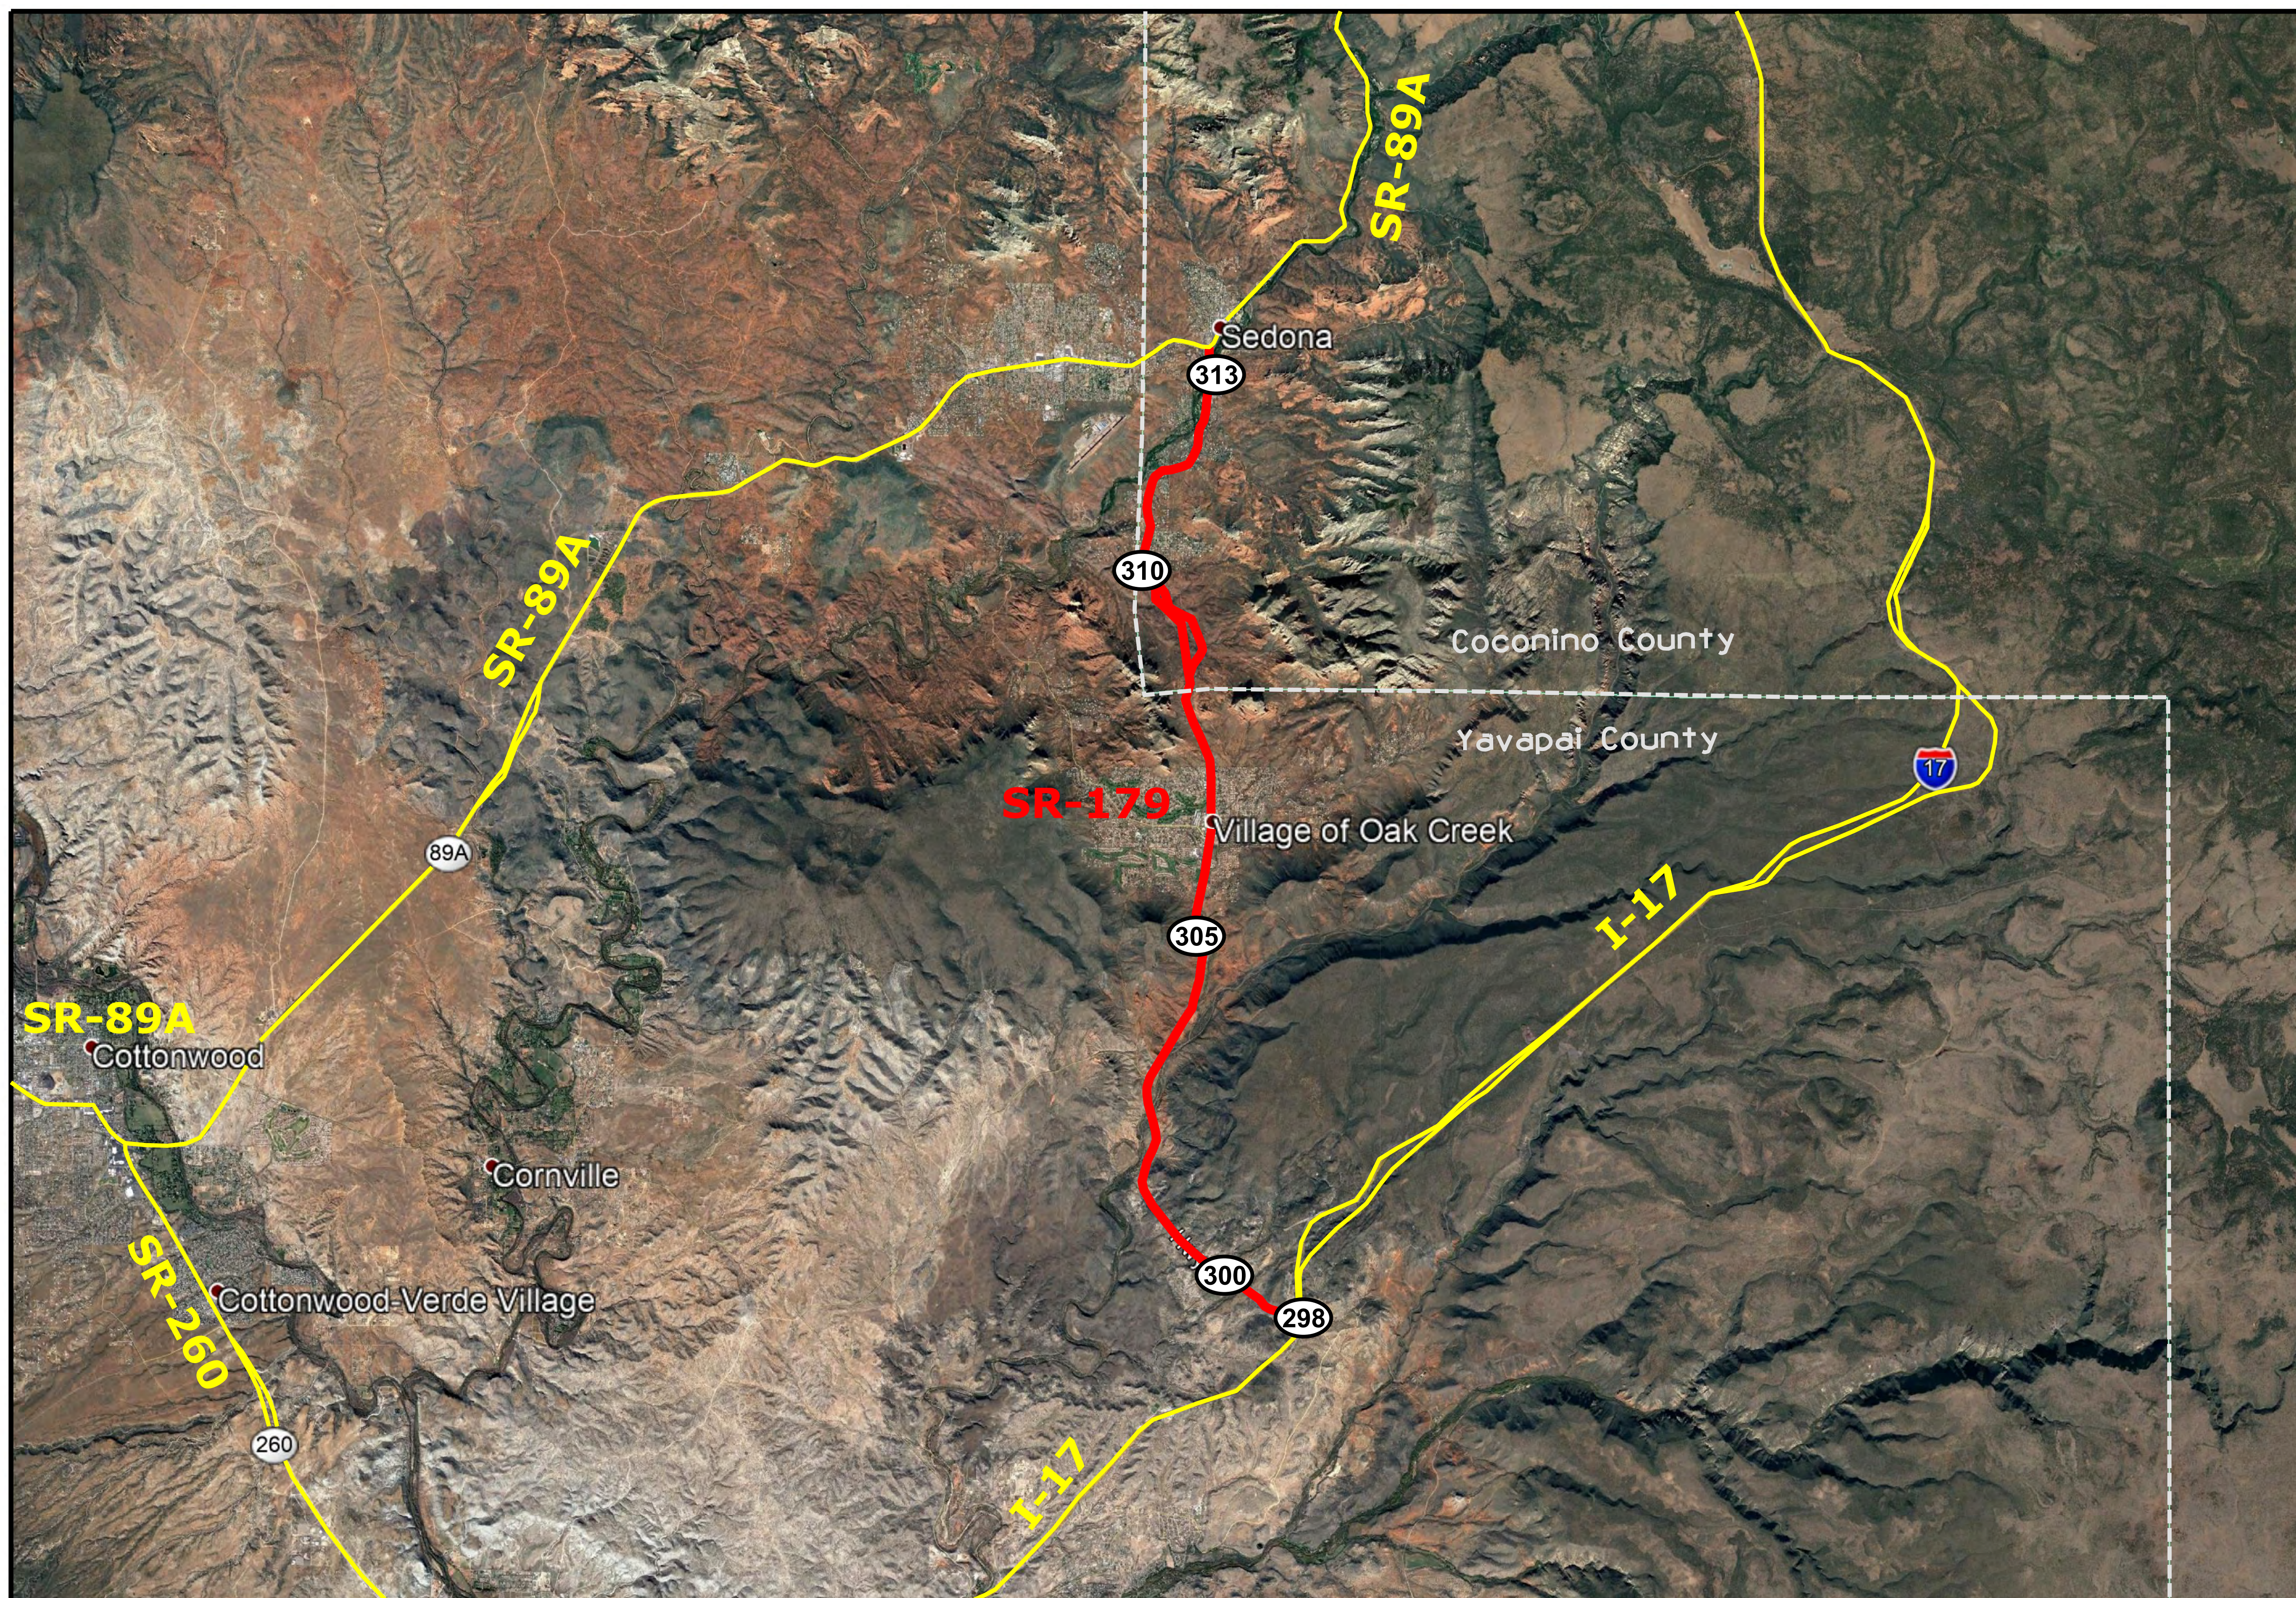

[Click on MilePost numbers](#)
[to view Plans Index sheets](#)

ⓧ Mile Post Numbers

SR 179

Mile Post: 298 to 313

[Contact Us](#)

Click in colored box to view Plans/Maps
Ⓧ Mile Post Number

Right Of Way Index Map	ROUTE SR 179	MILEPOST 298.95 - 313.44
HIGHWAY NAME Rimrock - Sedona Hwy.		