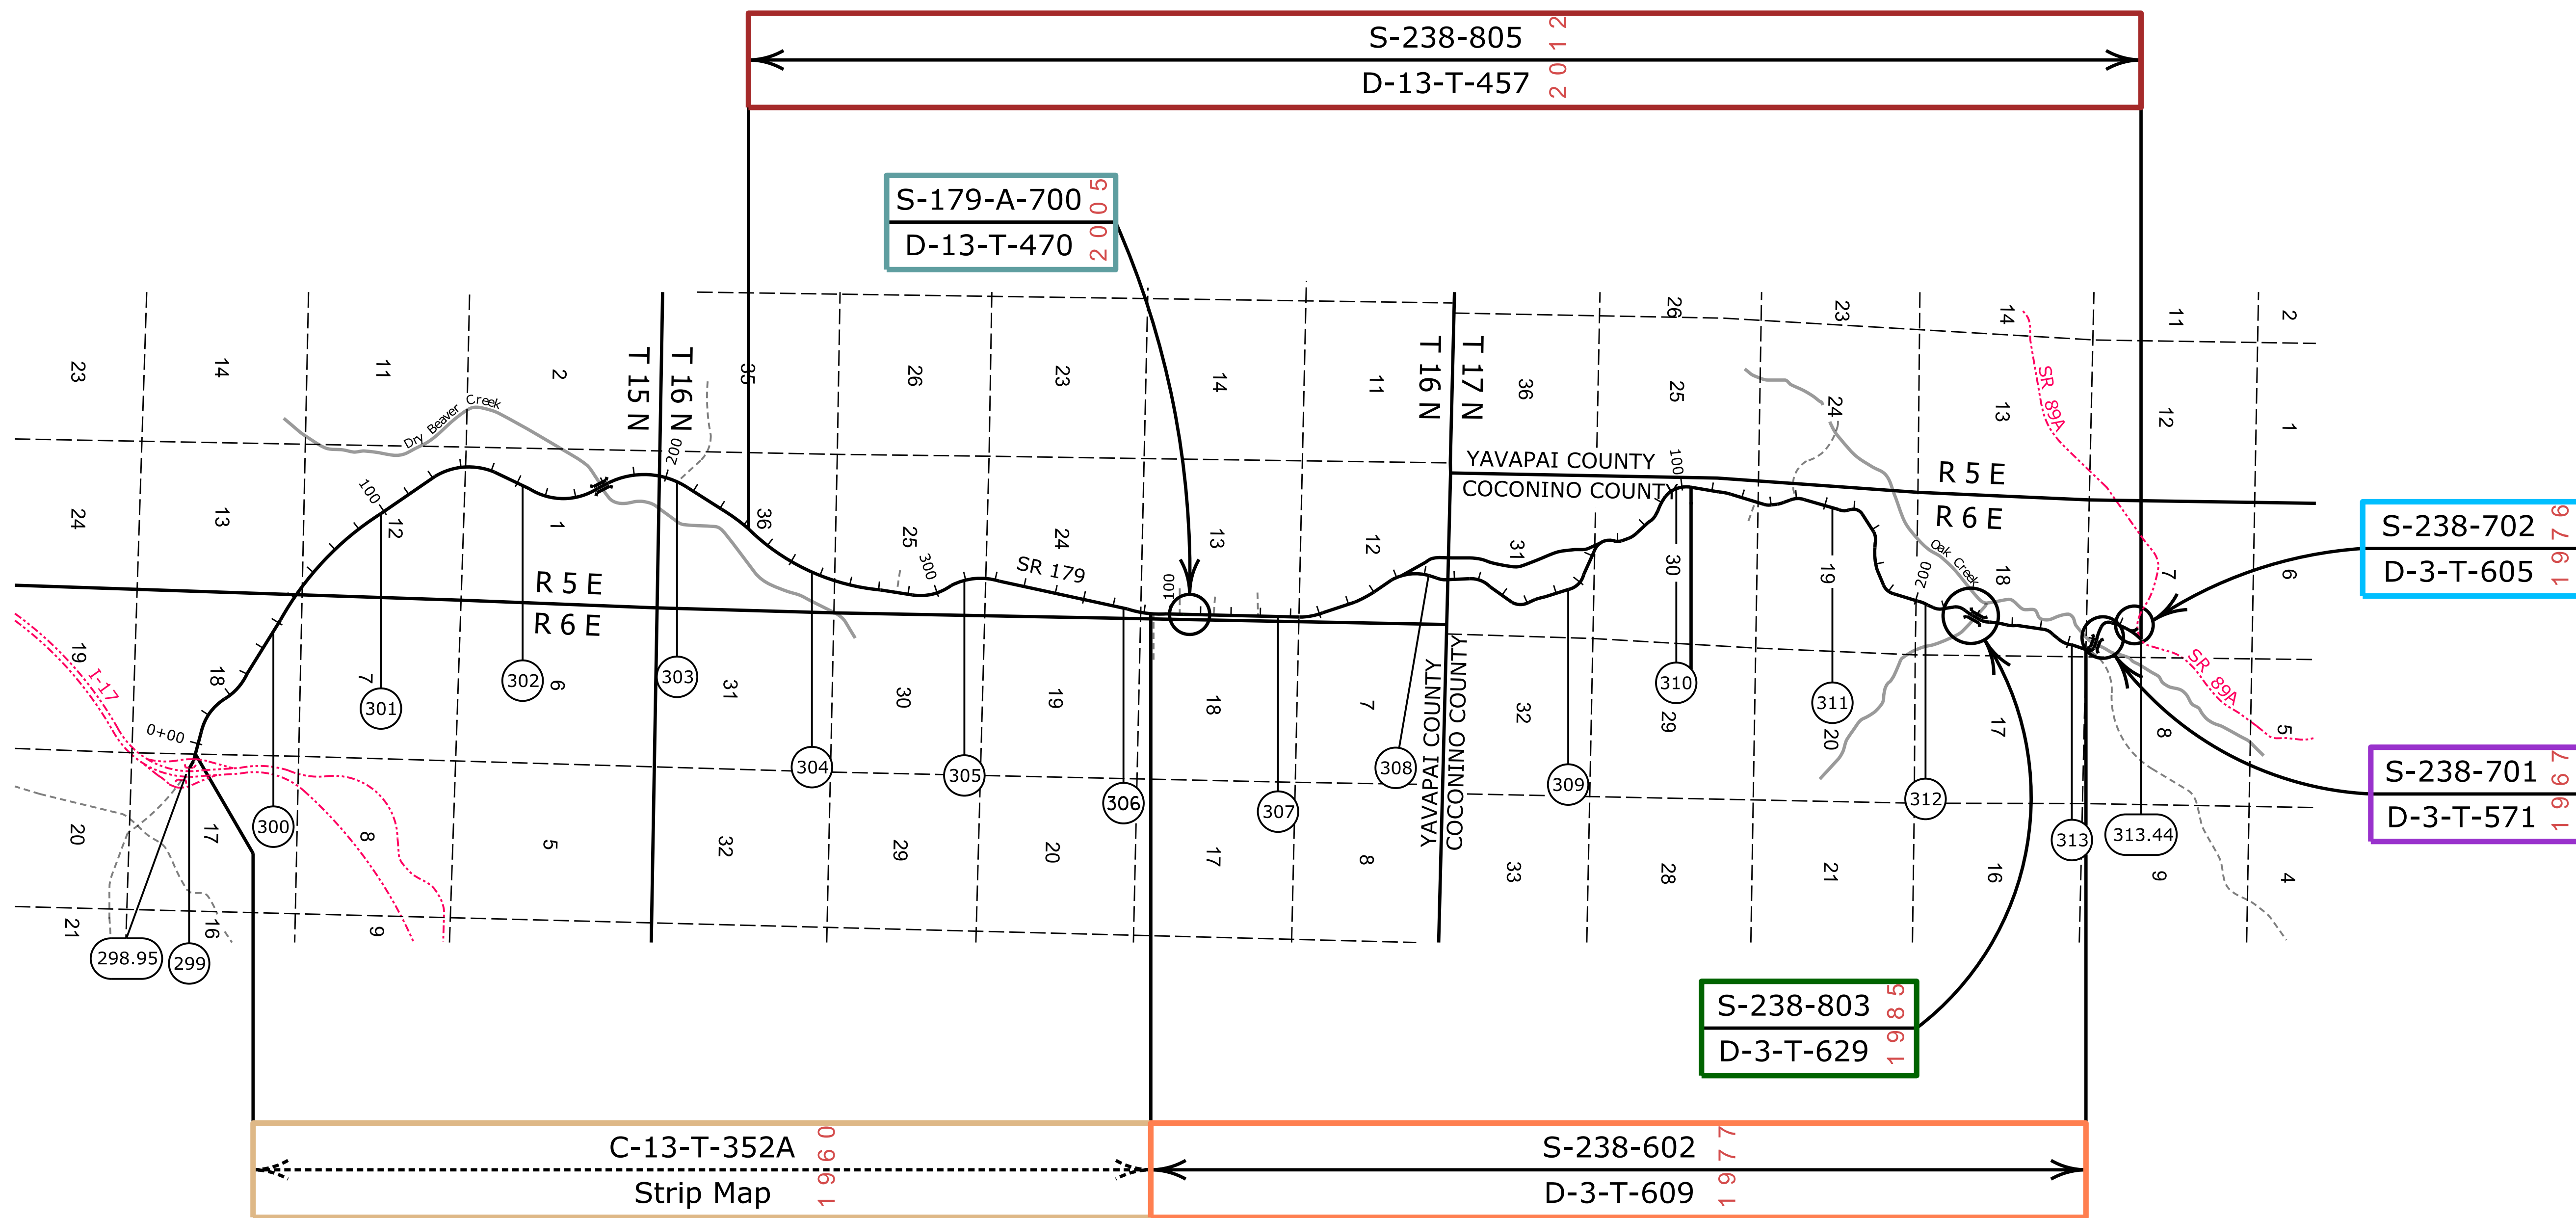

[Click on MilePost numbers](#)
[to view Plans Index sheets](#)

ⓧ Mile Post Numbers

SR 179

Mile Post: 298 to 313

[Contact Us](#)

Click in colored box to view Plans/Maps
Ⓧ Mile Post Number

Right Of Way Index Map	ROUTE SR 179	MILEPOST 298.95 - 313.44
HIGHWAY NAME Rimrock - Sedona Hwy.		