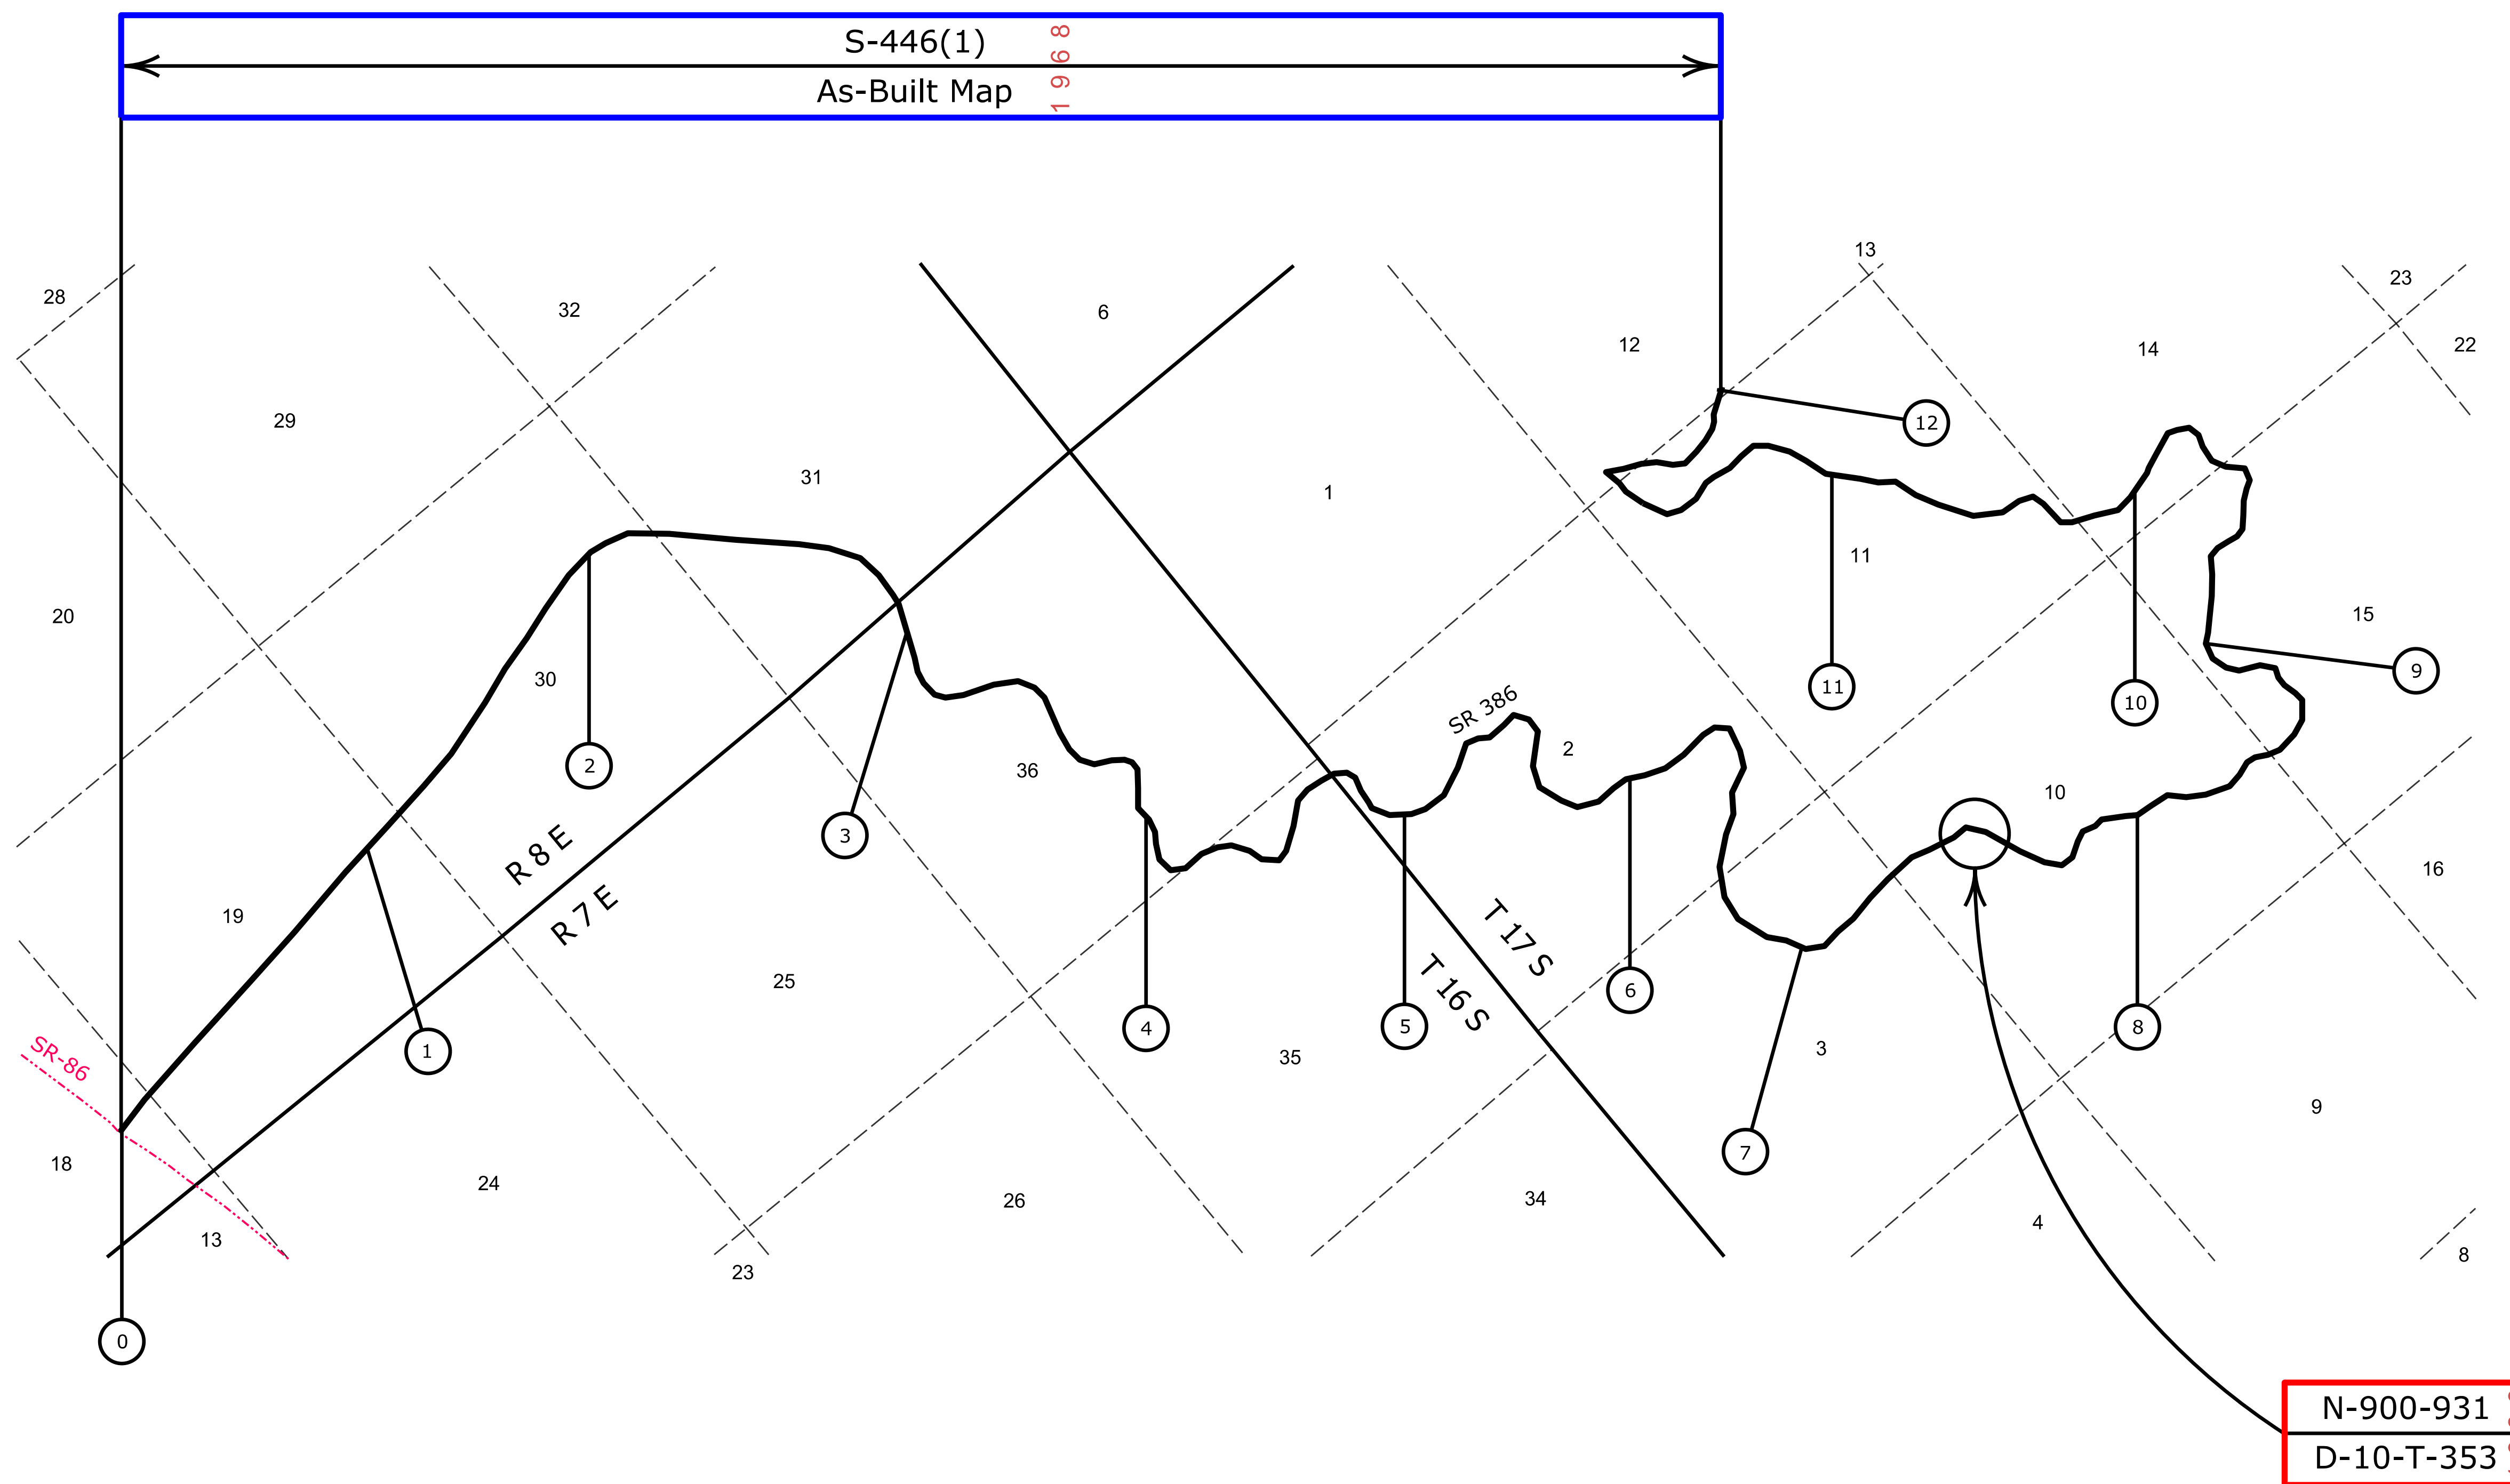

PIMA COUNTY

[Contact Us](#)

Click in colored box
to view Plans/Maps
ⓧ Mile Post Number

Right Of Way Index Map	ROUTE SR 386	MILEPOST 0 - 12
HIGHWAY NAME Kitt Peak Observatory Rd		