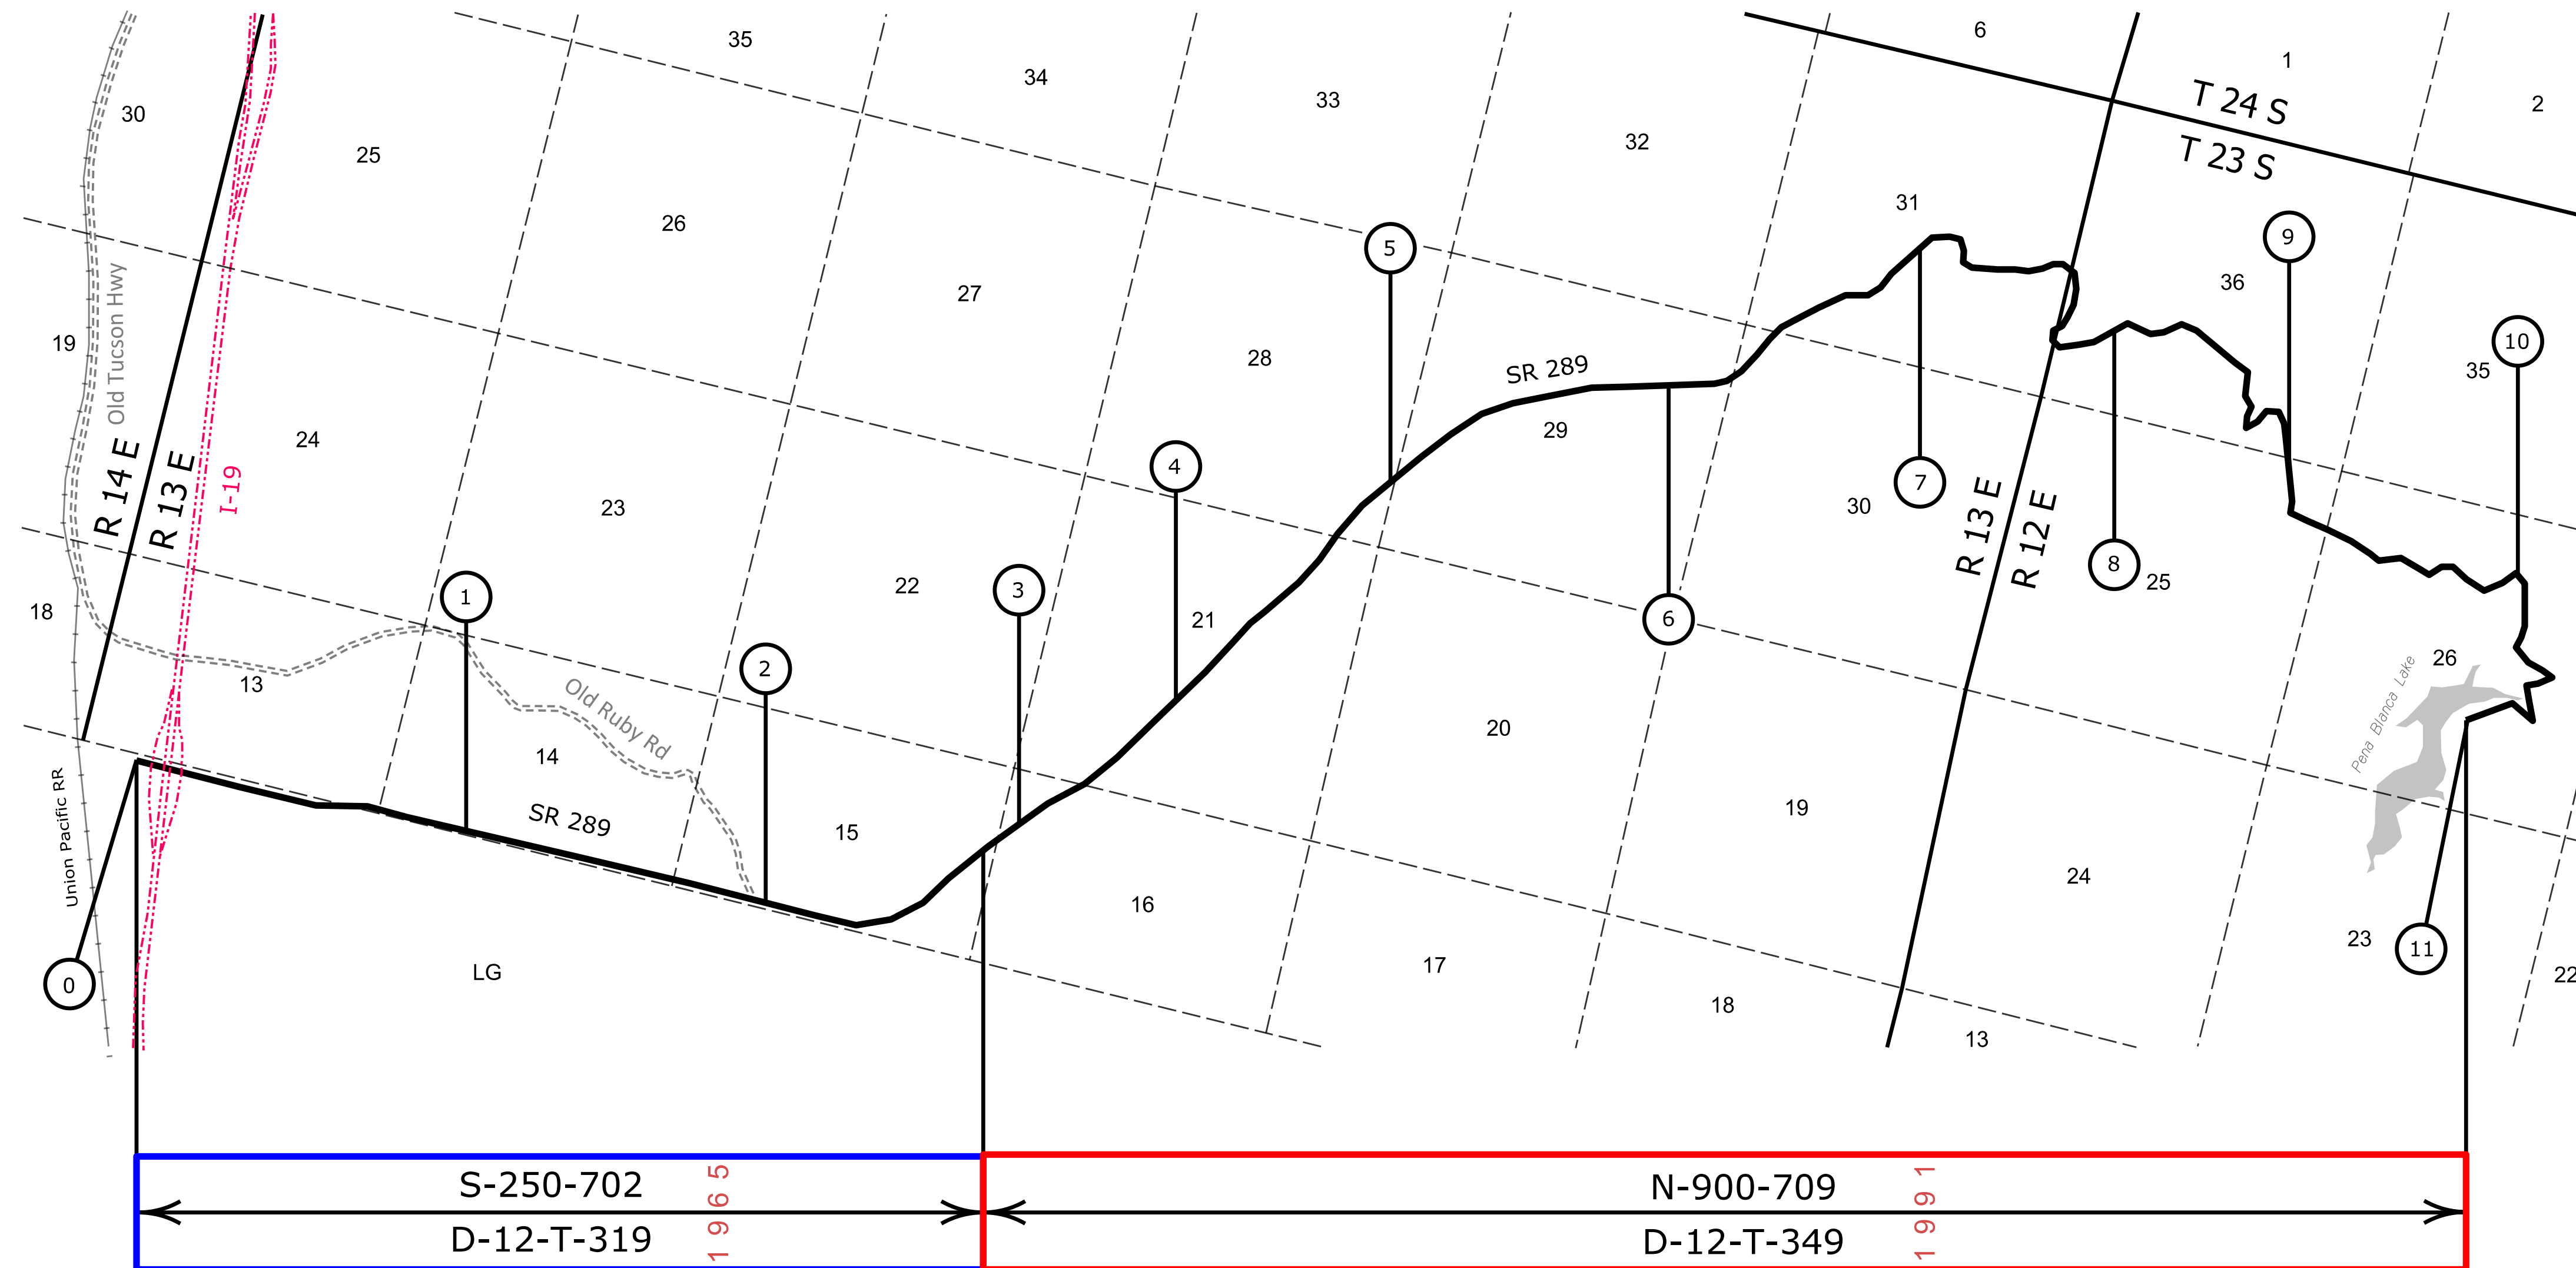

Contact Us

Click on MilePost numbers to view Plans Index sheets

xx Mile Post Numbers

# SR 289

Mile Post: 0 - 11

SANTA CRUZ COUNTY

[Contact Us](#)

Click in colored box  
to view Plans/Maps  
ⓧ Mile Post Number

Right Of Way Index Map	ROUTE SR 289	MILEPOST 0 - 11
HIGHWAY NAME		Nogales - Ruby State Hwy.