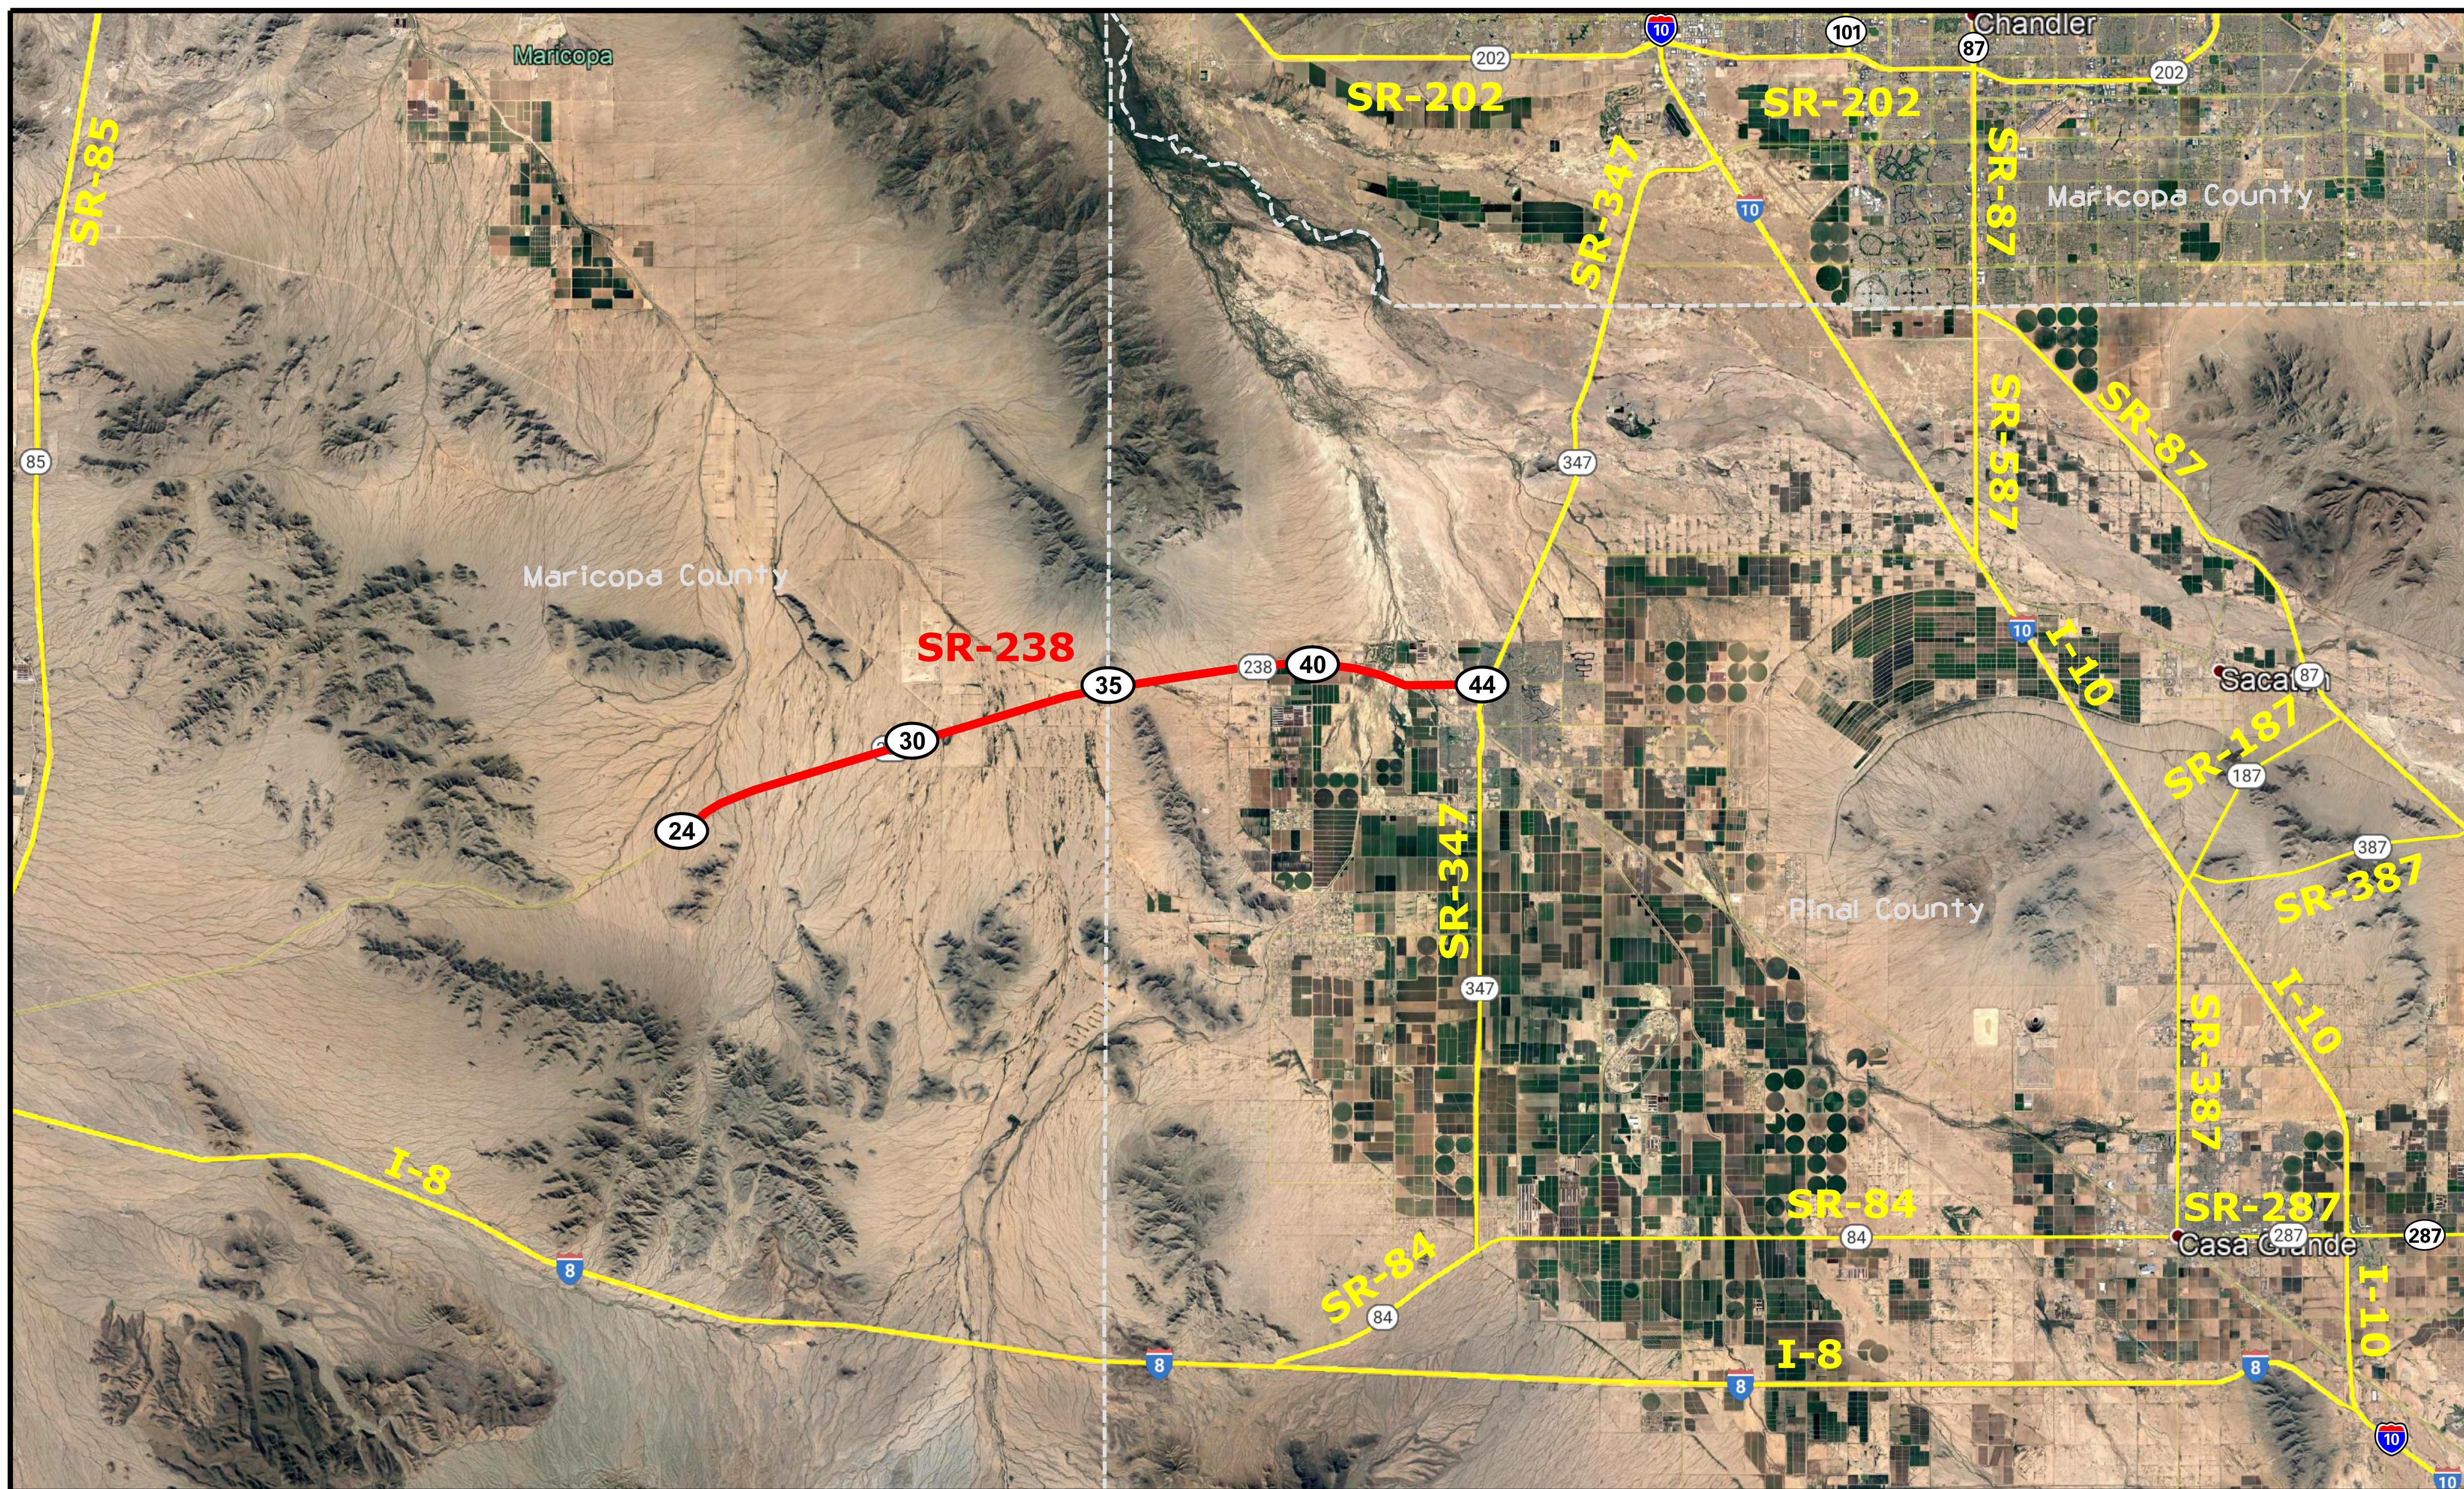

[Click on MilePost numbers](#)
[to view Plans Index sheets](#)

ⓧ Mile Post Numbers

SR 238

Mile Post: 24 to 44

MARICOPA COUNTY

S-987-701
D-7-T-826

[Contact Us](#)

Click in colored box
to view Plans/Maps
ⓧ Mile Post Number

Right Of Way Index Map	ROUTE SR 238	MILEPOST 24.00 - 34.00
HIGHWAY NAME Maricopa - Mobile - Gila Bend		

MARICOPA COUNTY

PINAL COUNTY

347 PN 175 H7229
 D-11-T-486
 2013

S-987-701
 D-7-T-826
 1987

S-987-702
 D-11-T-448
 1987

Contact Us

Click in colored box
 to view Plans/Maps
 (xx) Mile Post Number

Right Of Way Index Map	ROUTE SR 238	MILEPOST 34.00 - 44.00
HIGHWAY NAME Maricopa - Mobile - Gila Bend		

2