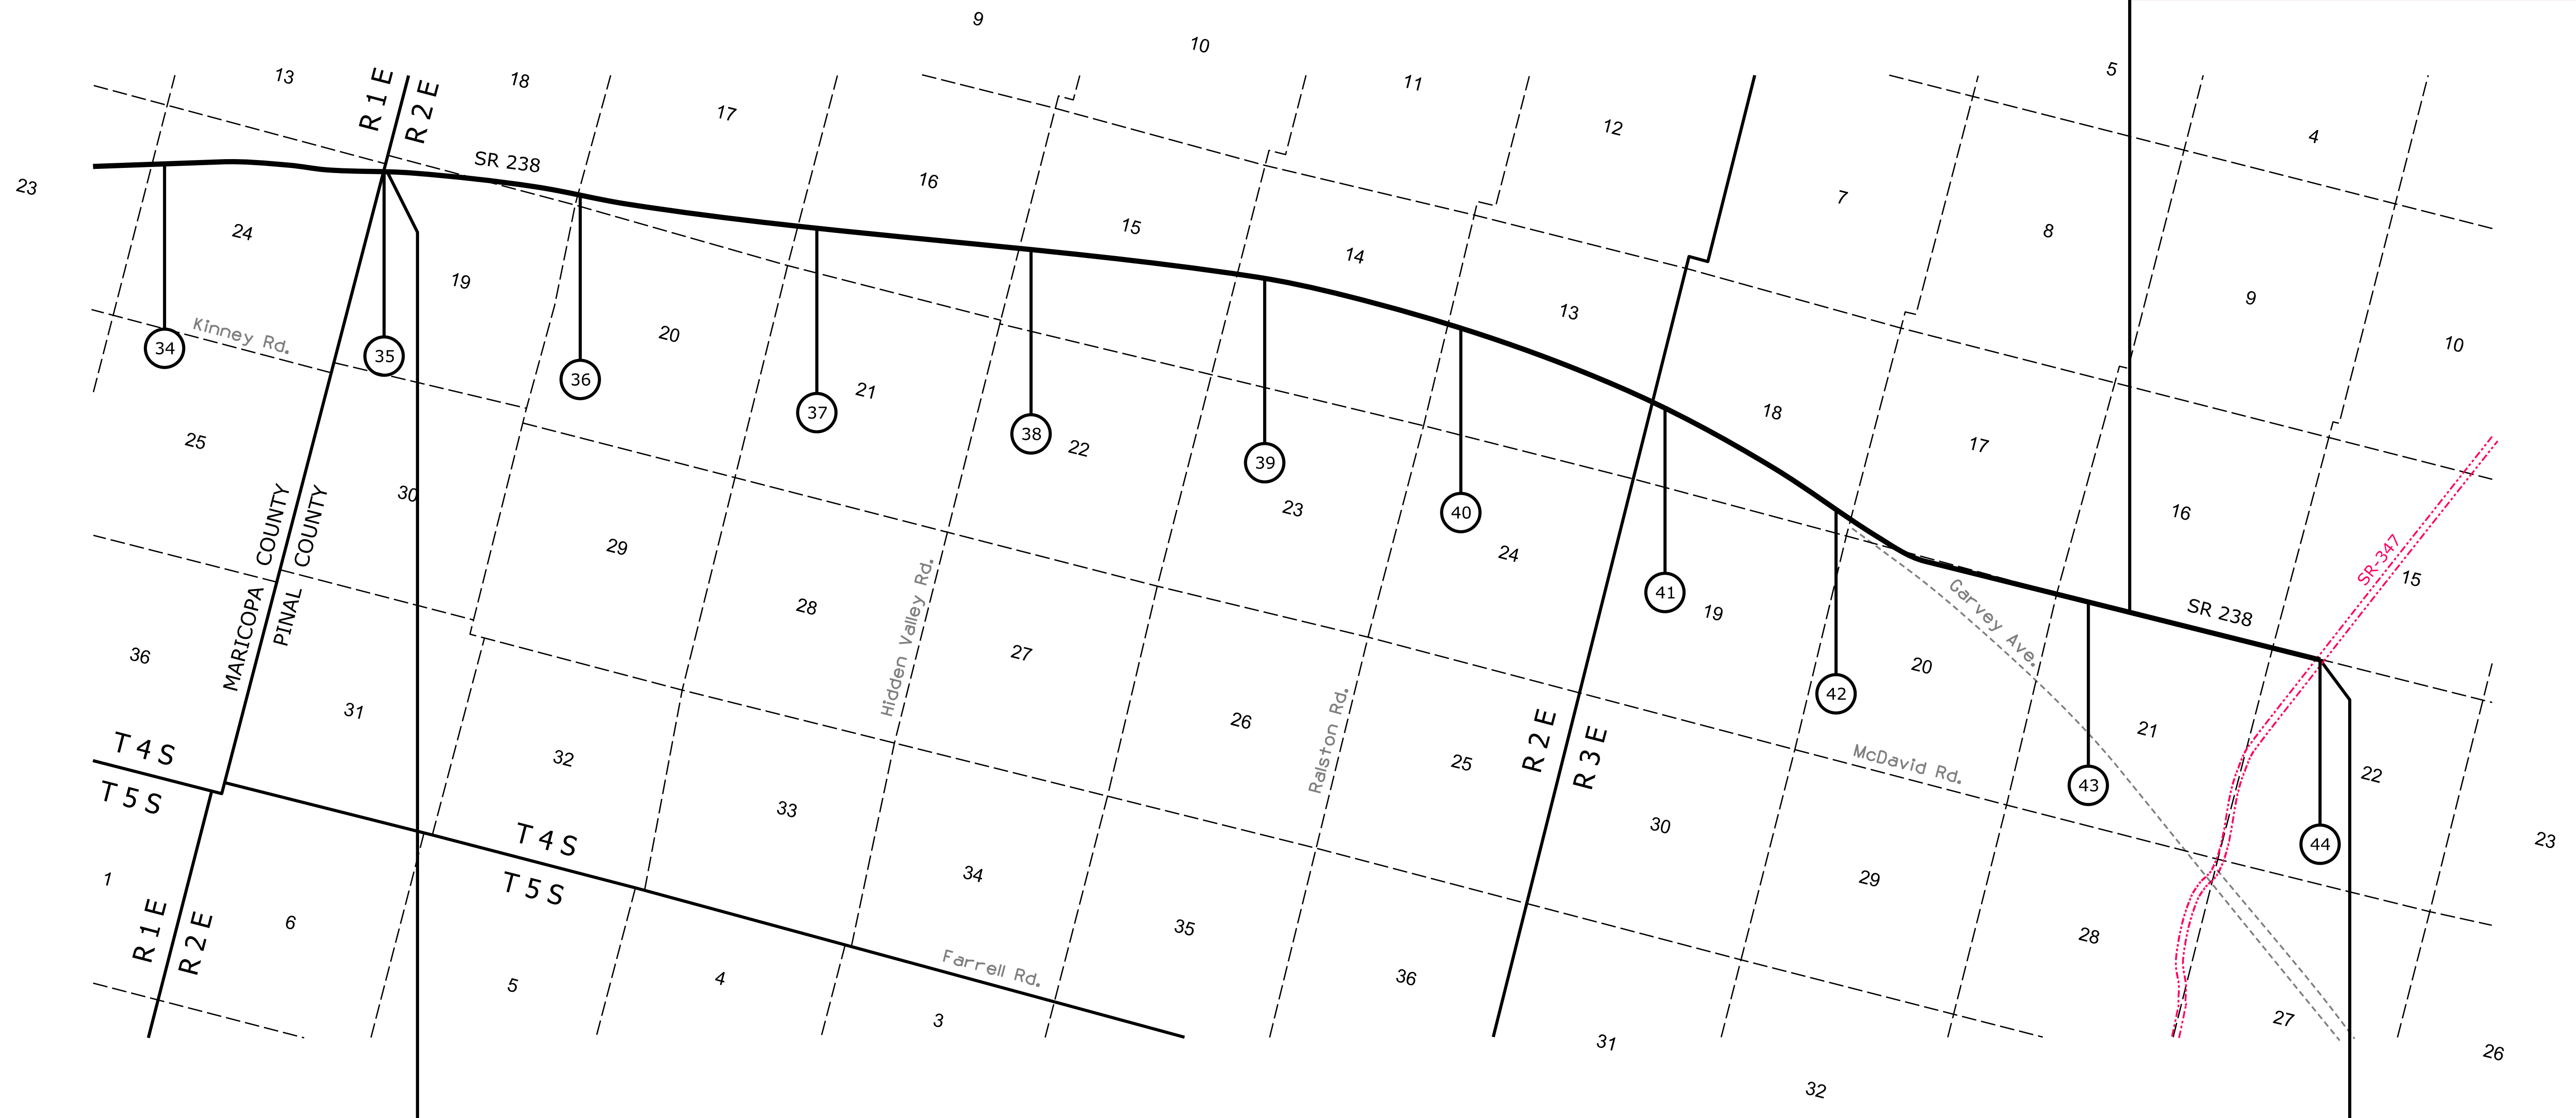

[Click on MilePost numbers](#)
[to view Plans Index sheets](#)

ⓧ Mile Post Numbers

SR 238

Mile Post: 24 to 44

MARICOPA COUNTY

S-987-701
D-7-T-826

[Contact Us](#)

Click in colored box
to view Plans/Maps
ⓧ Mile Post Number

Right Of Way Index Map	ROUTE SR 238	MILEPOST 24.00 - 34.00
HIGHWAY NAME Maricopa - Mobile - Gila Bend		

MARICOPA COUNTY

PINAL COUNTY

347 PN 175 H7229
 D-11-T-486
 2013

S-987-701
 D-7-T-826
 1987

S-987-702
 D-11-T-448
 1987

Contact Us

Click in colored box
 to view Plans/Maps
 (xx) Mile Post Number

Right Of Way Index Map	ROUTE SR 238	MILEPOST 34.00 - 44.00
HIGHWAY NAME Maricopa - Mobile - Gila Bend		

2