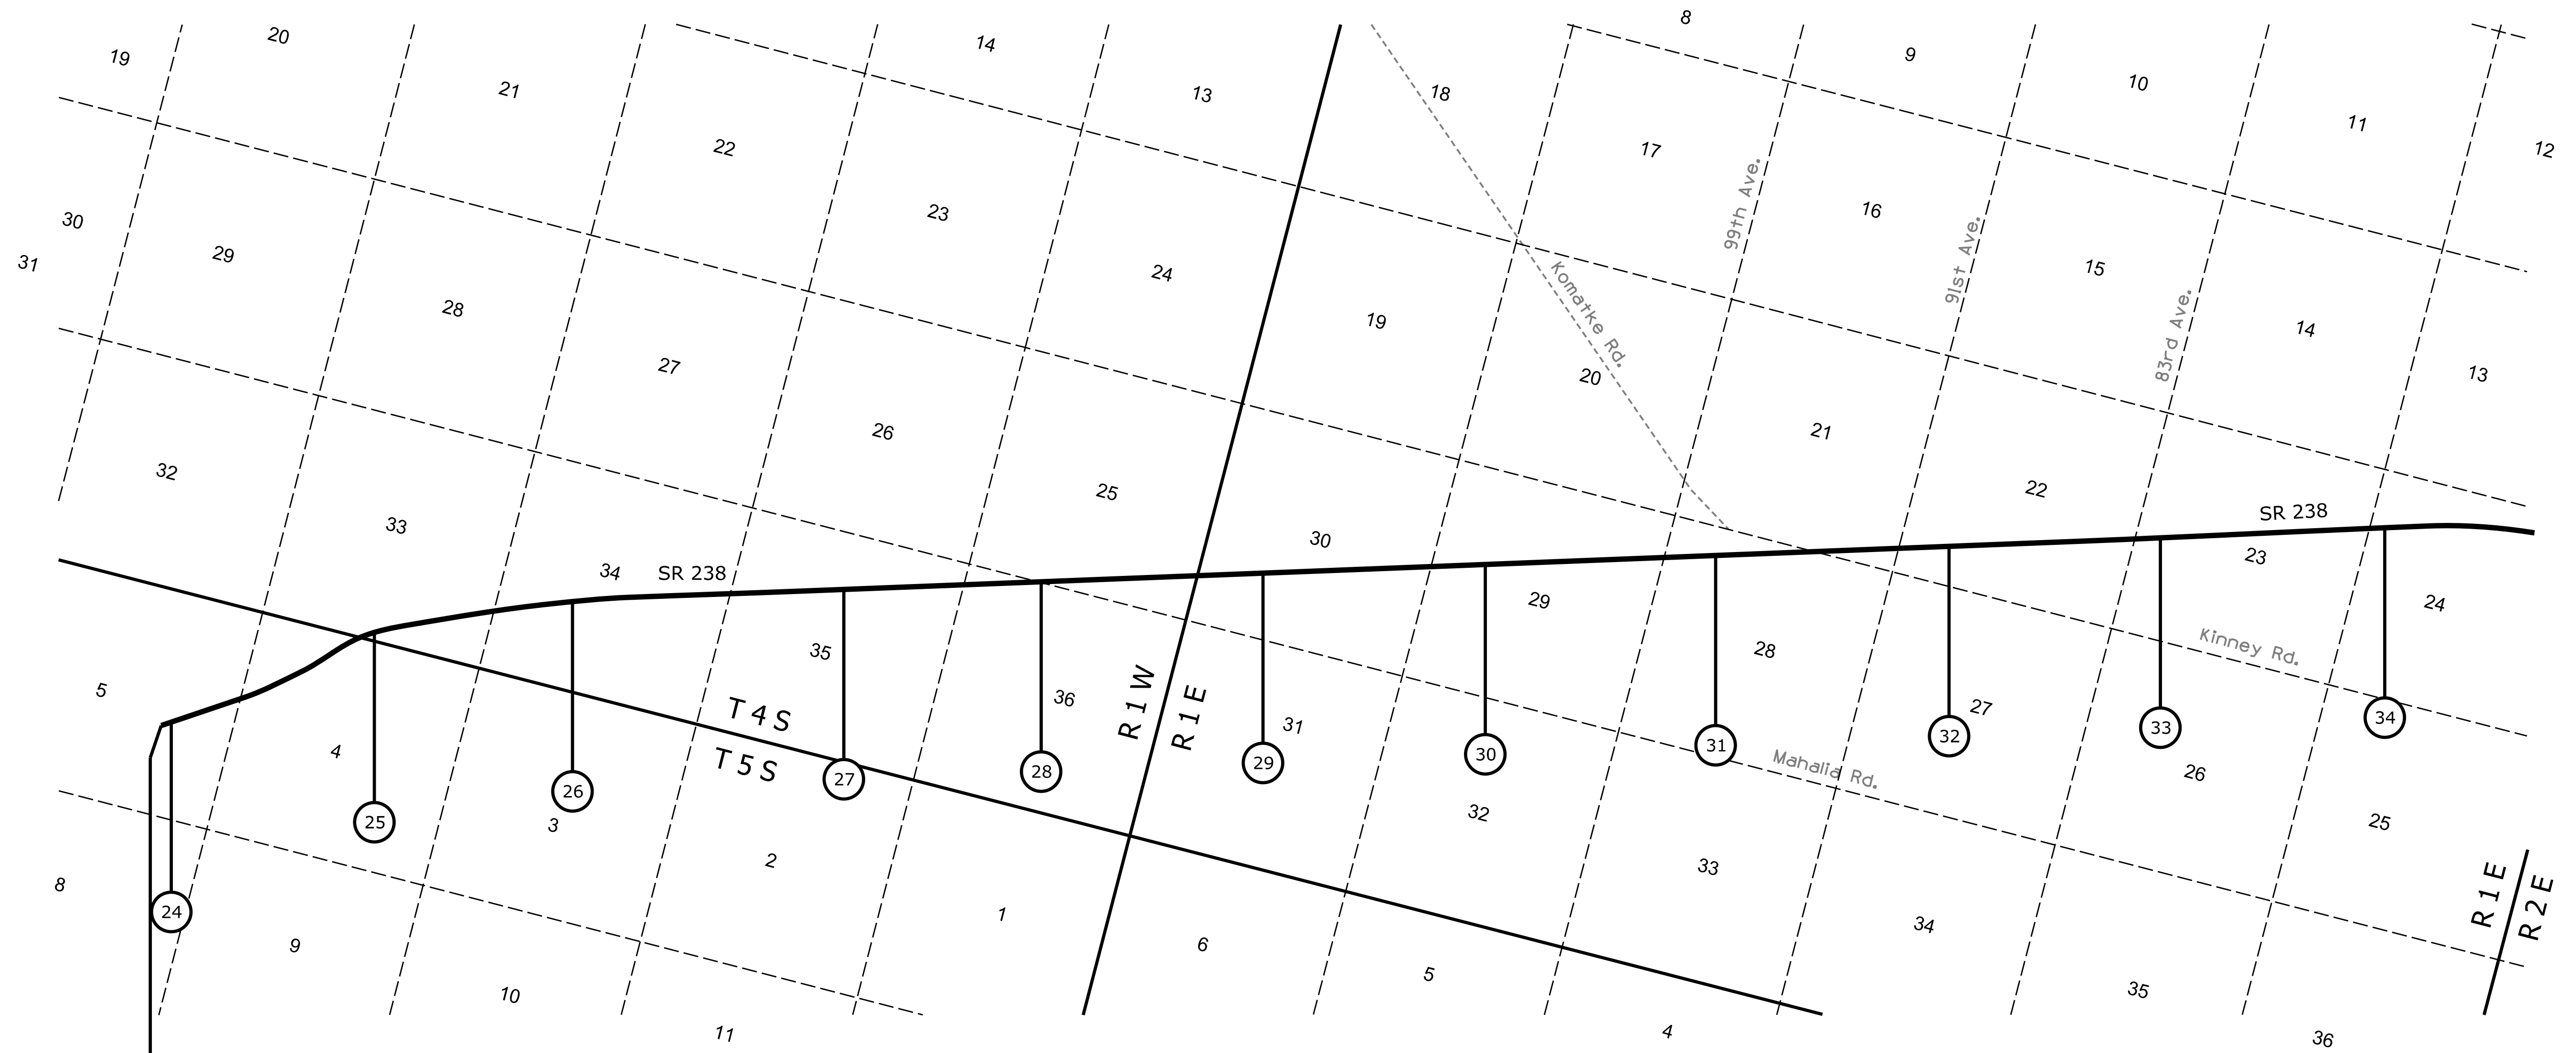

[Click on MilePost numbers](#)
[to view Plans Index sheets](#)

ⓧ Mile Post Numbers

SR 238

Mile Post: 24 to 44

MARICOPA COUNTY

S-987-701
D-7-T-826

[Contact Us](#)

Click in colored box
to view Plans/Maps
ⓧ Mile Post Number

Right Of Way Index Map	ROUTE SR 238	MILEPOST 24.00 - 34.00
HIGHWAY NAME Maricopa - Mobile - Gila Bend		

MARICOPA COUNTY

PINAL COUNTY

347 PN 175 H7229
 D-11-T-486
 2013

S-987-701
 D-7-T-826
 1987

S-987-702
 D-11-T-448
 1987

Contact Us

Click in colored box
 to view Plans/Maps
 (xx) Mile Post Number

Right Of Way Index Map	ROUTE SR 238	MILEPOST 34.00 - 44.00
HIGHWAY NAME Maricopa - Mobile - Gila Bend		

2