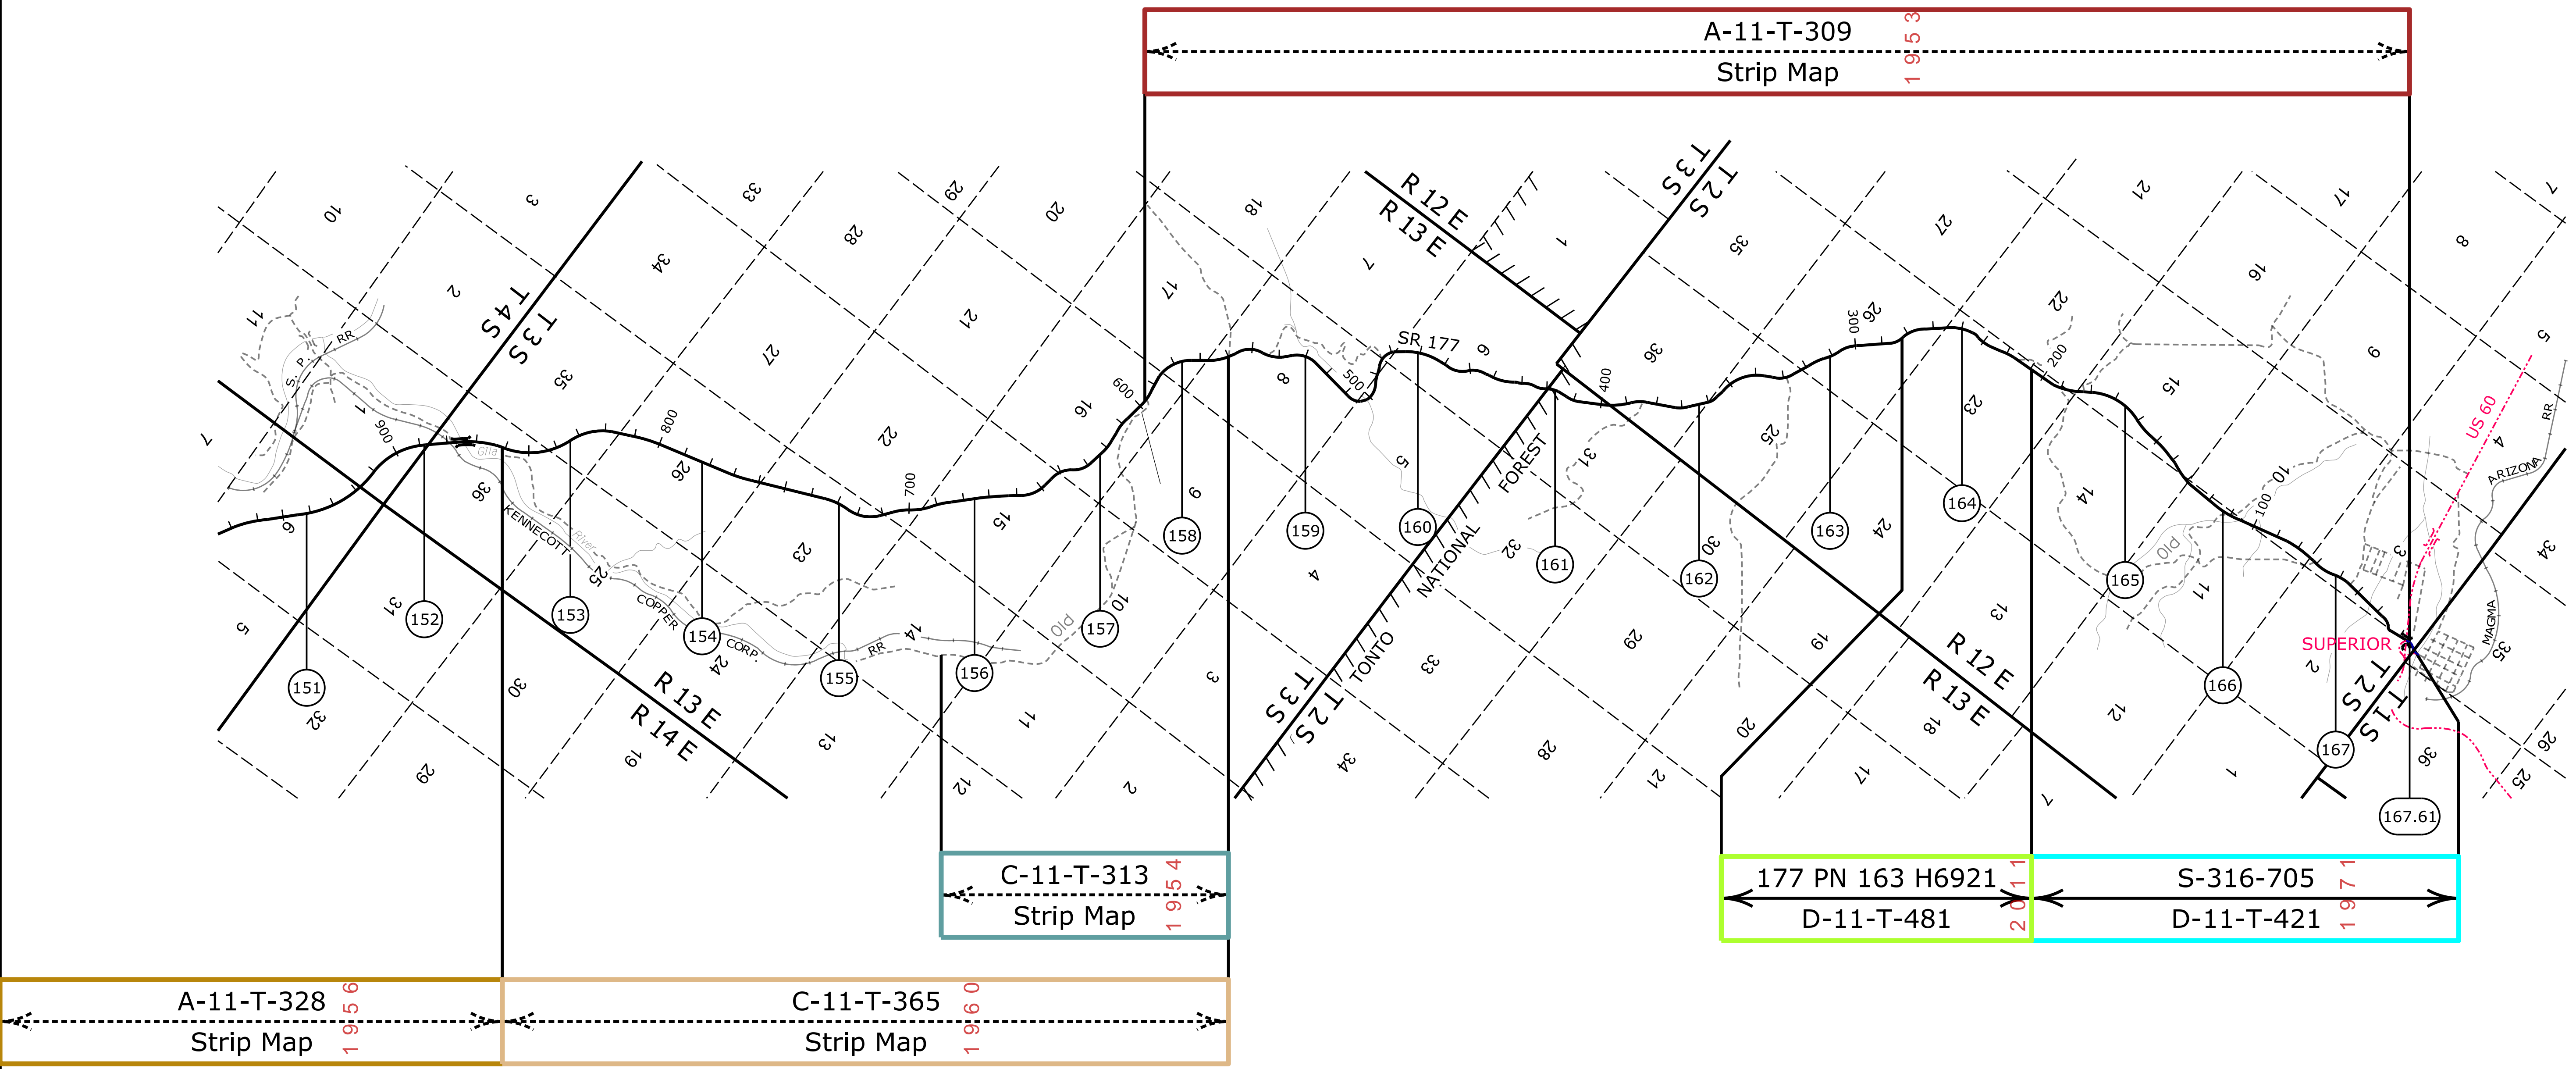

[Click on MilePost numbers](#)
[to view Plans Index sheets](#)

ⓧ Mile Post Numbers

SR 177

Mile Post: 136 to 168

GILA COUNTY

PINAL COUNTY

[Contact Us](#)

Click in colored box to view Plans/Maps
Ⓧ Mile Post Number

Right Of Way Index Map	ROUTE SR 177	MILEPOST 136.21 - 151.00
HIGHWAY NAME Winkelman - Superior Hwy.		

PINAL COUNTY

[Contact Us](#)

Click in colored box to view Plans/Maps
 (xx) Mile Post Number

Right Of Way Index Map	ROUTE SR 177	MILEPOST 151.00 - 167.61
HIGHWAY NAME Winkelman - Superior Hwy.		