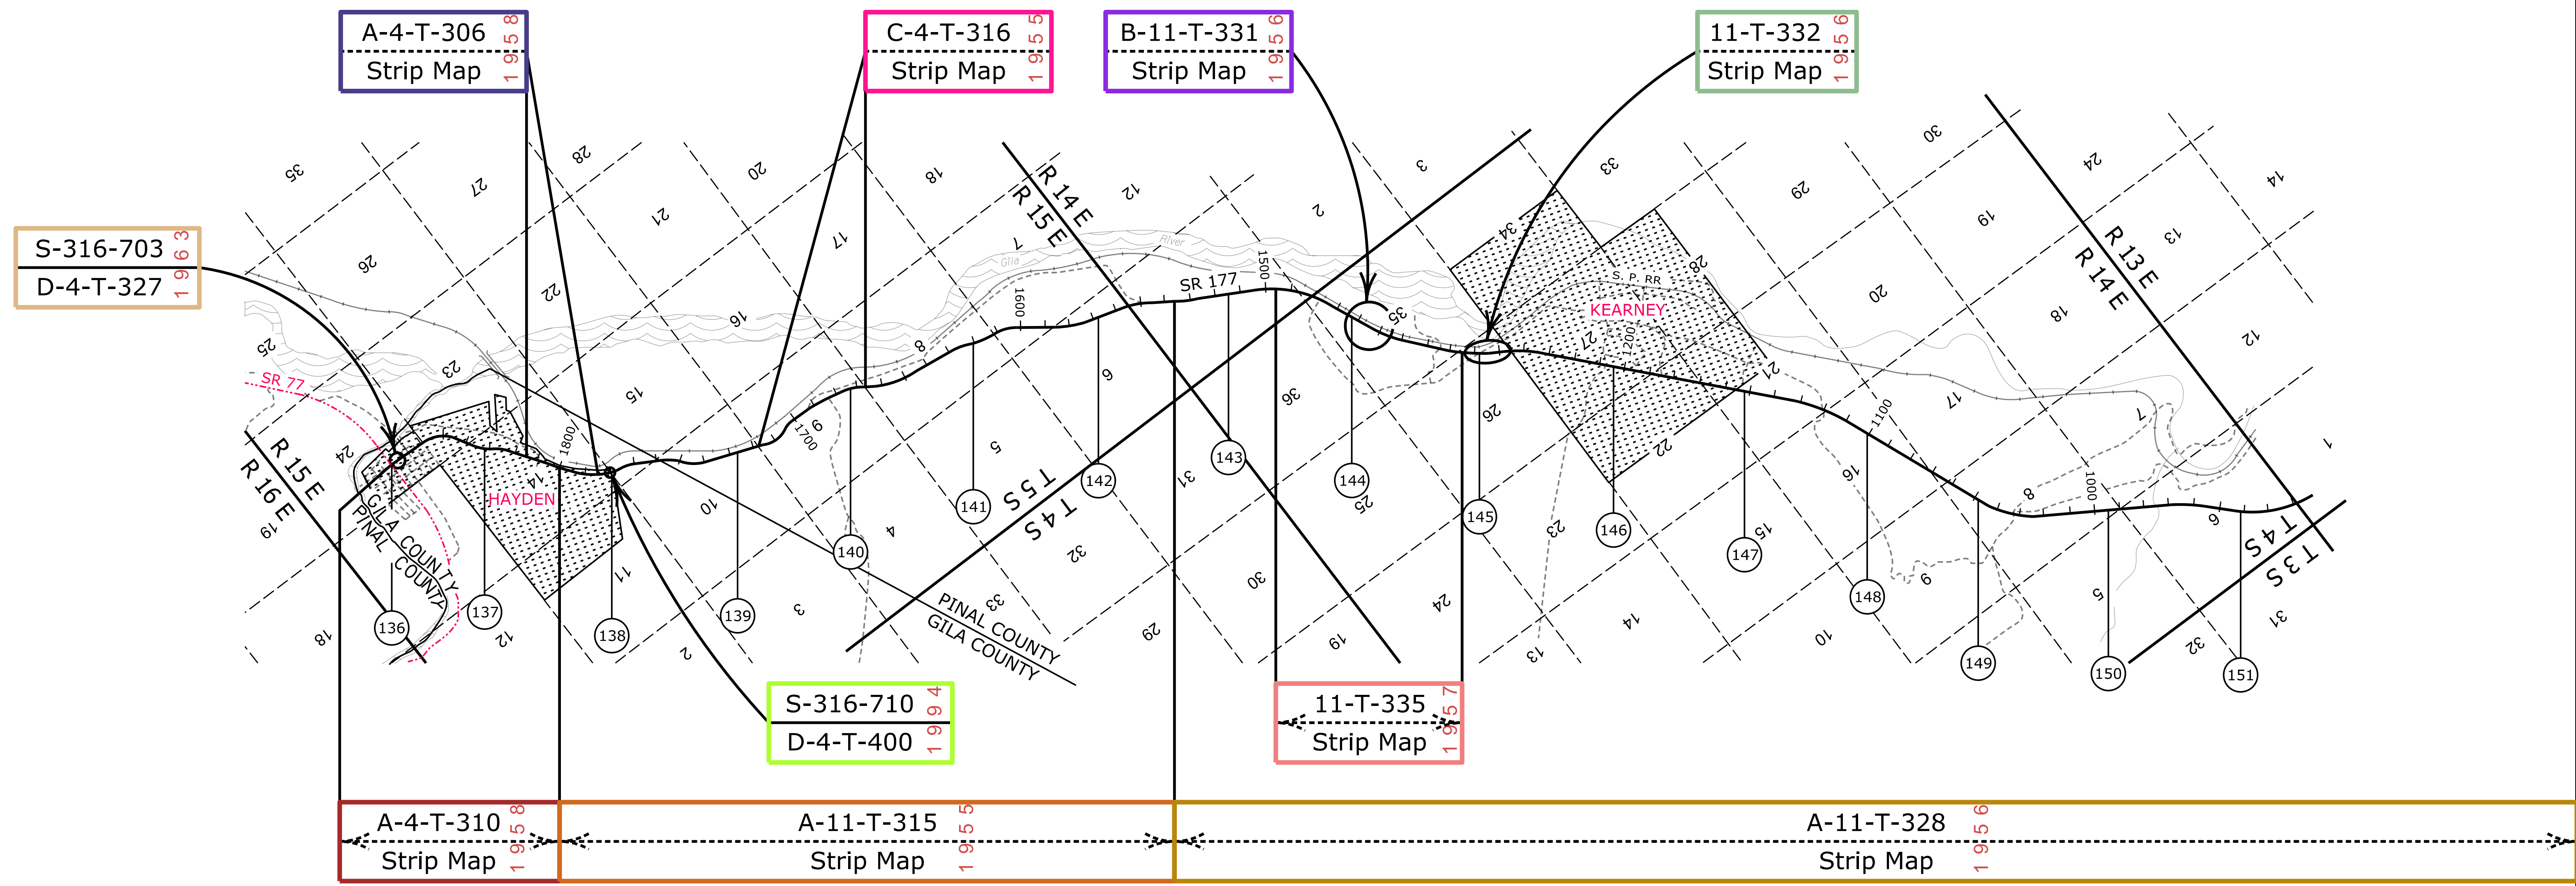

[Click on MilePost numbers](#)
[to view Plans Index sheets](#)

ⓧ Mile Post Numbers

SR 177

Mile Post: 136 to 168

GILA COUNTY

PINAL COUNTY

[Contact Us](#)

Click in colored box to view Plans/Maps
Ⓧ Mile Post Number

Right Of Way Index Map	ROUTE SR 177	MILEPOST 136.21 - 151.00
HIGHWAY NAME Winkelman - Superior Hwy.		

PINAL COUNTY

[Contact Us](#)

Click in colored box to view Plans/Maps
 (xx) Mile Post Number

Right Of Way Index Map	ROUTE SR 177	MILEPOST 151.00 - 167.61
HIGHWAY NAME Winkelman - Superior Hwy.		