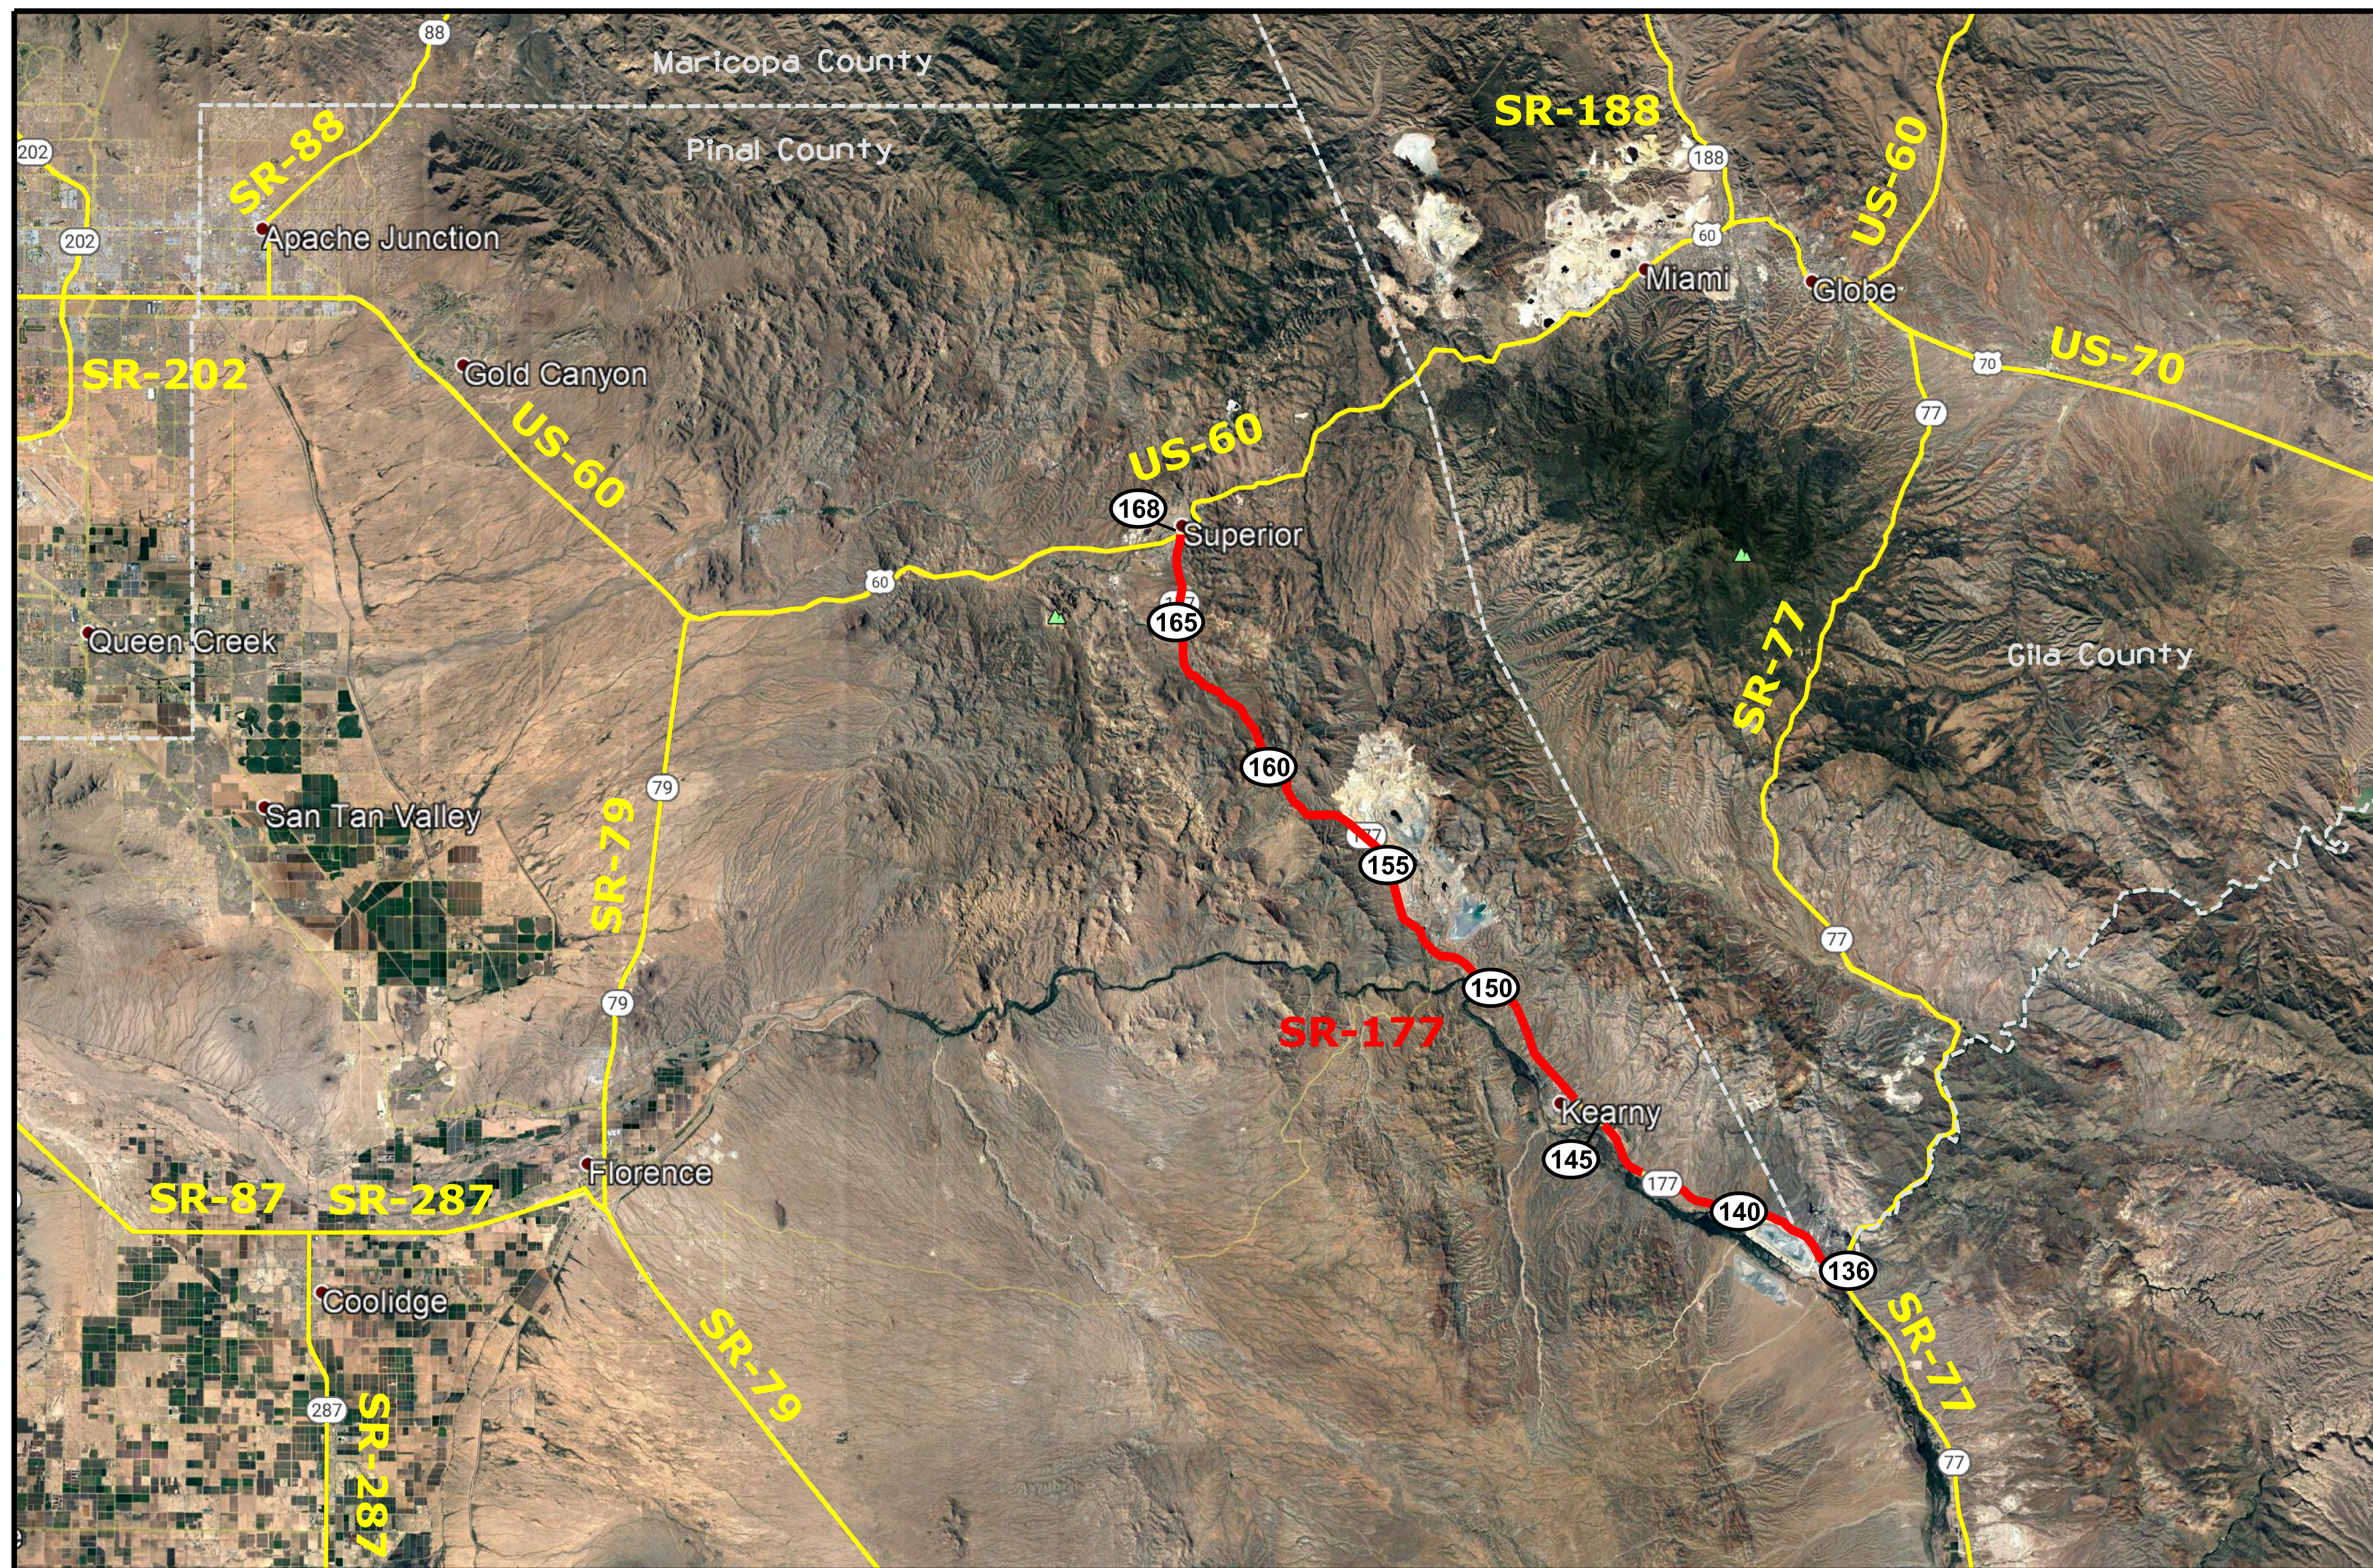

[Click on MilePost numbers](#)
[to view Plans Index sheets](#)

ⓧ Mile Post Numbers

SR 177

Mile Post: 136 to 168

GILA COUNTY

PINAL COUNTY

[Contact Us](#)

Click in colored box to view Plans/Maps
Ⓧ Mile Post Number

Right Of Way Index Map	ROUTE SR 177	MILEPOST 136.21 - 151.00
HIGHWAY NAME Winkelman - Superior Hwy.		

PINAL COUNTY

[Contact Us](#)

Click in colored box to view Plans/Maps
 (xx) Mile Post Number

Right Of Way Index Map	ROUTE SR 177	MILEPOST 151.00 - 167.61
HIGHWAY NAME Winkelman - Superior Hwy.		