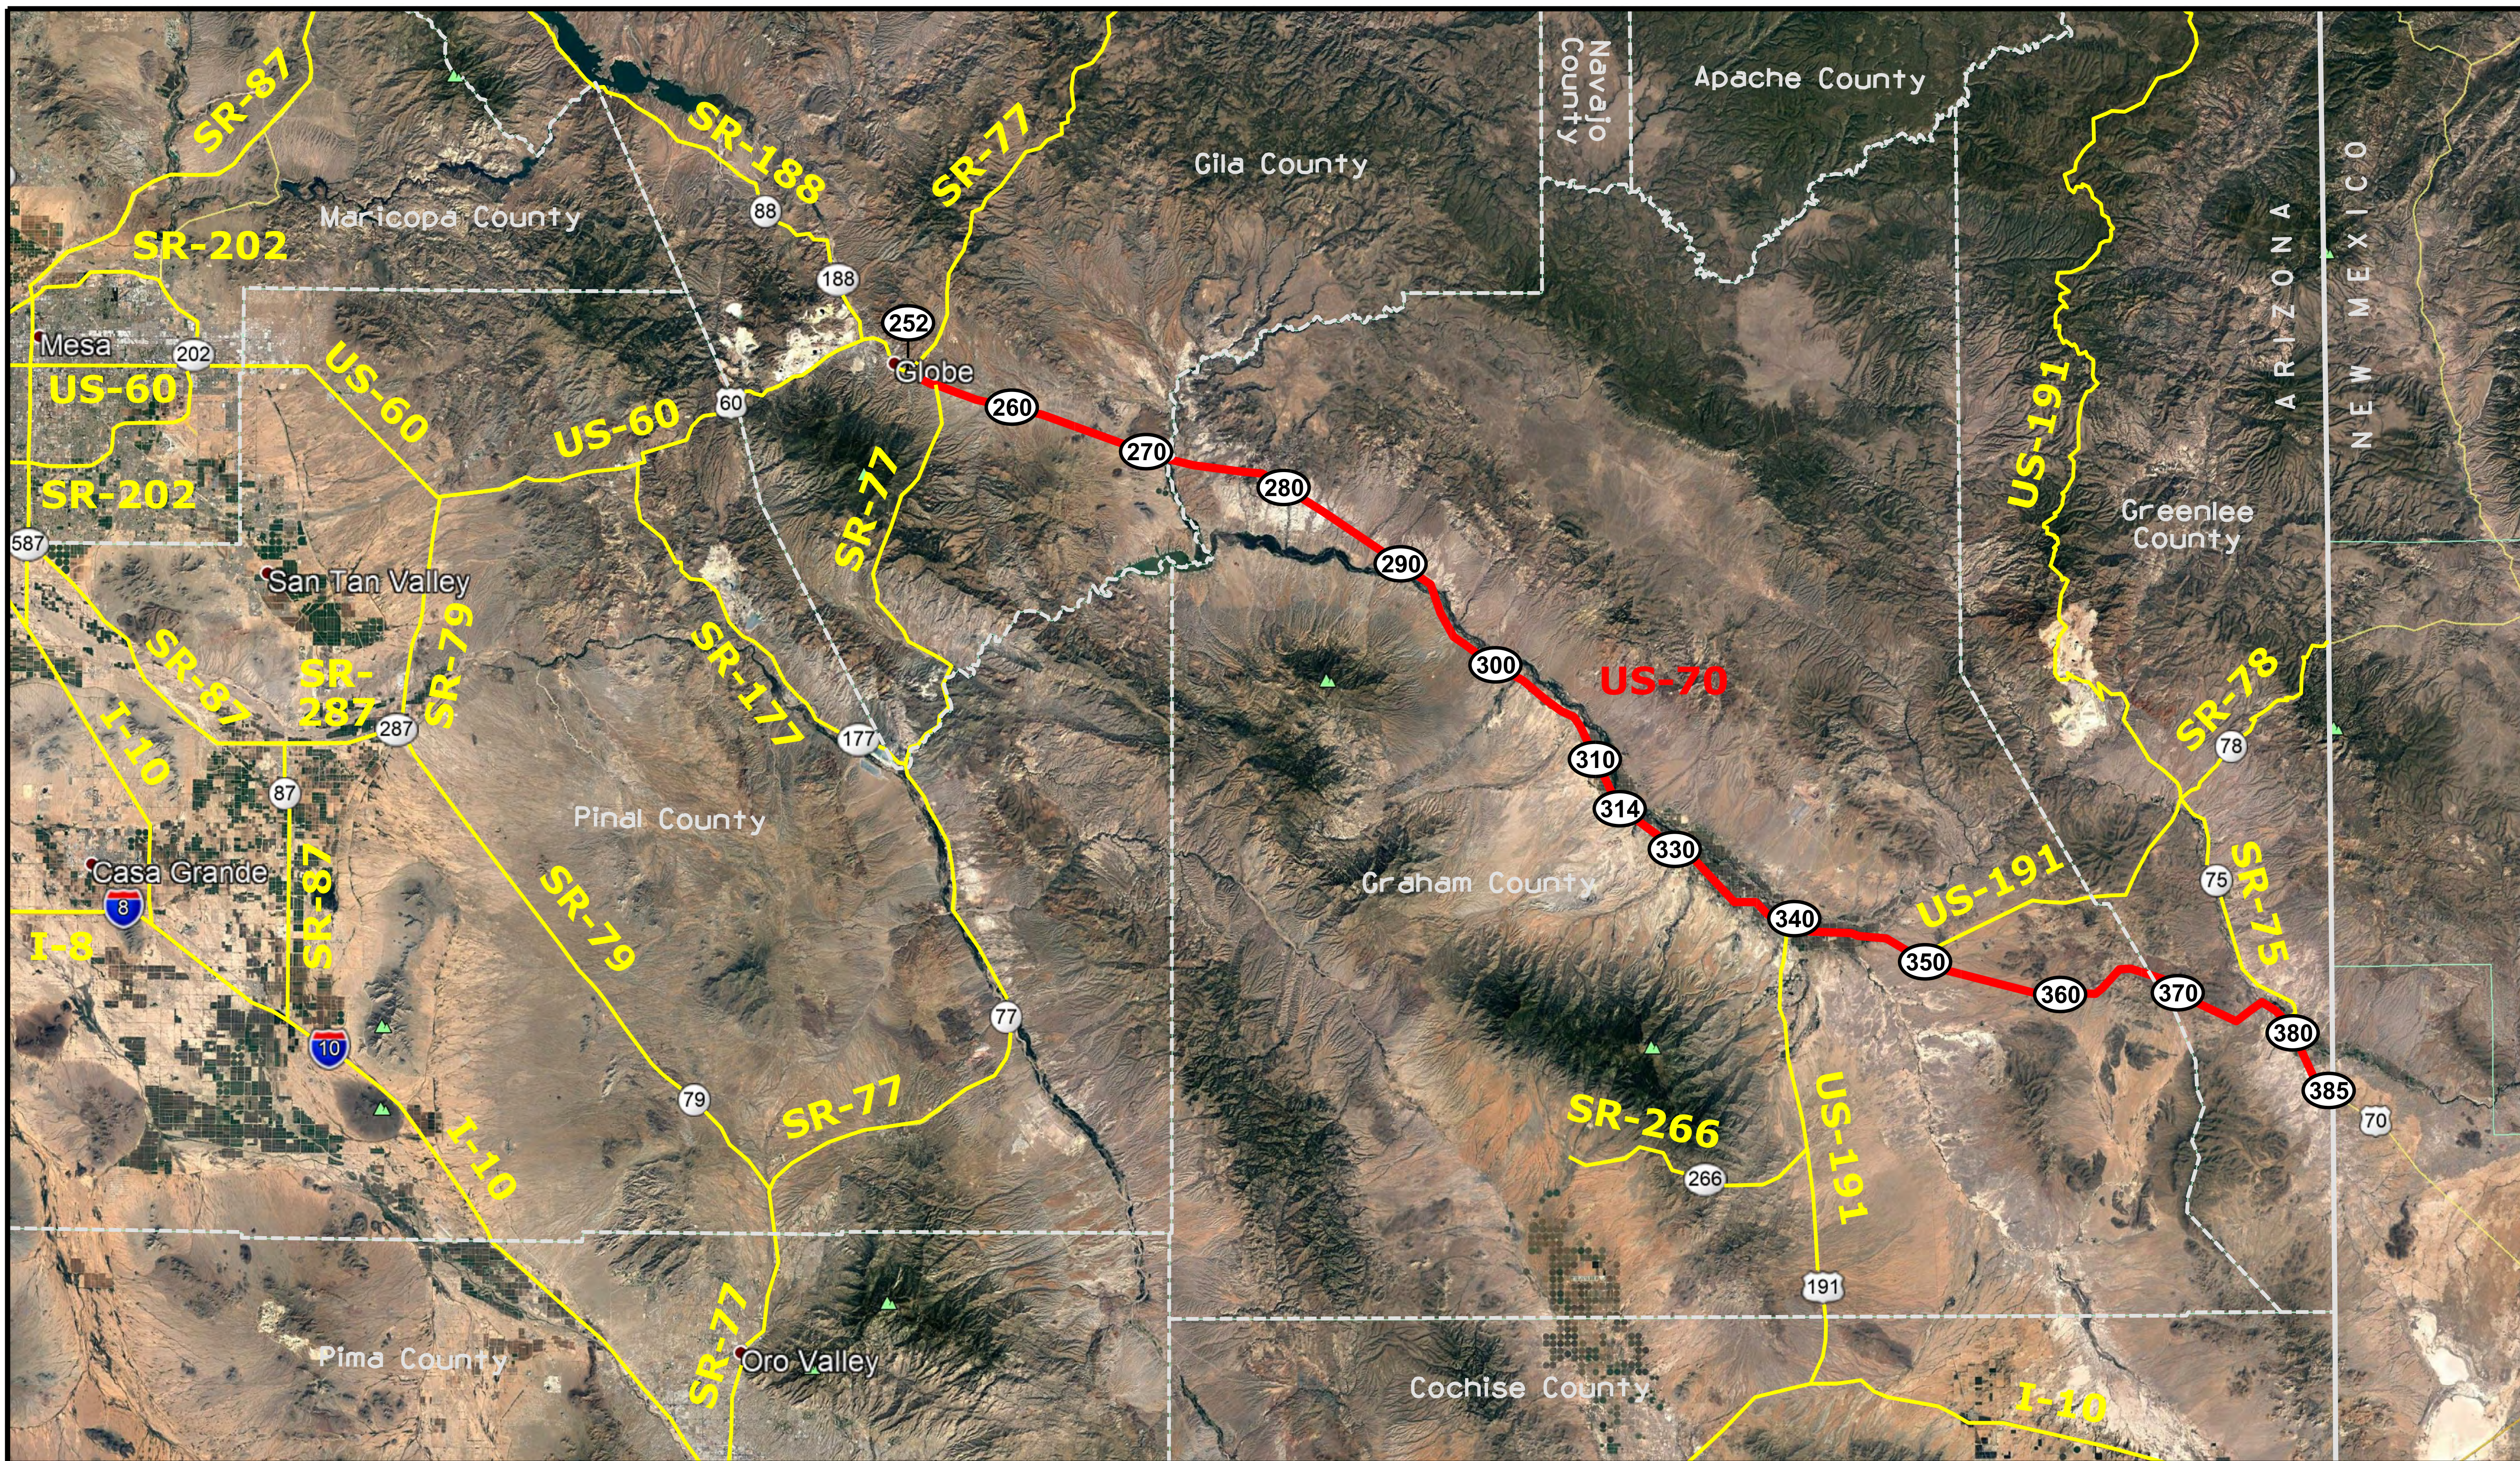

[Click on MilePost numbers to view Plans Index sheets](#)

xx Mile Post Numbers

US 70

Mile Post: 252 to 385

GILA COUNTY

C-4-T-199
Strip Map 1 9 5 6

D-4-T-199B
Strip Map 1 9 6 3

F-026-1-712
D-4-T-361 1 9 8 0

GILA COUNTY

GRAHAM COUNTY

SAN

CARLOS

[Contact Us](#)

Click in colored box to view Plans/Maps
ⓧ Mile Post Number

Right Of Way Index Map	ROUTE US 70	MILEPOST 265.00 - 280.00
HIGHWAY NAME		Globe - Lordsburg Hwy.

Click in colored box to view Plans/Maps
 (XX) Mile Post Number

Right Of Way Index Map	ROUTE US 70	MILEPOST 295.00 - 310.00
HIGHWAY NAME		Globe - Lordsburg Hwy.

GRAHAM COUNTY

[Contact Us](#)

Click in colored box
to view Plans/Maps
ⓧ Mile Post Number

Contact Us

Click in colored box to view Plans/Maps
ⓧ Mile Post Number

Right Of Way Index Map	ROUTE US 70	MILEPOST 352.00 - 367.00
HIGHWAY NAME		Globe - Lordsburg Hwy.

GREENLEE COUNTY

F-022-4-601 D-6-T-120	1 9 7 3	F-0224-605 D-6-T-126	1 9 8 7
--------------------------	---------	-------------------------	---------