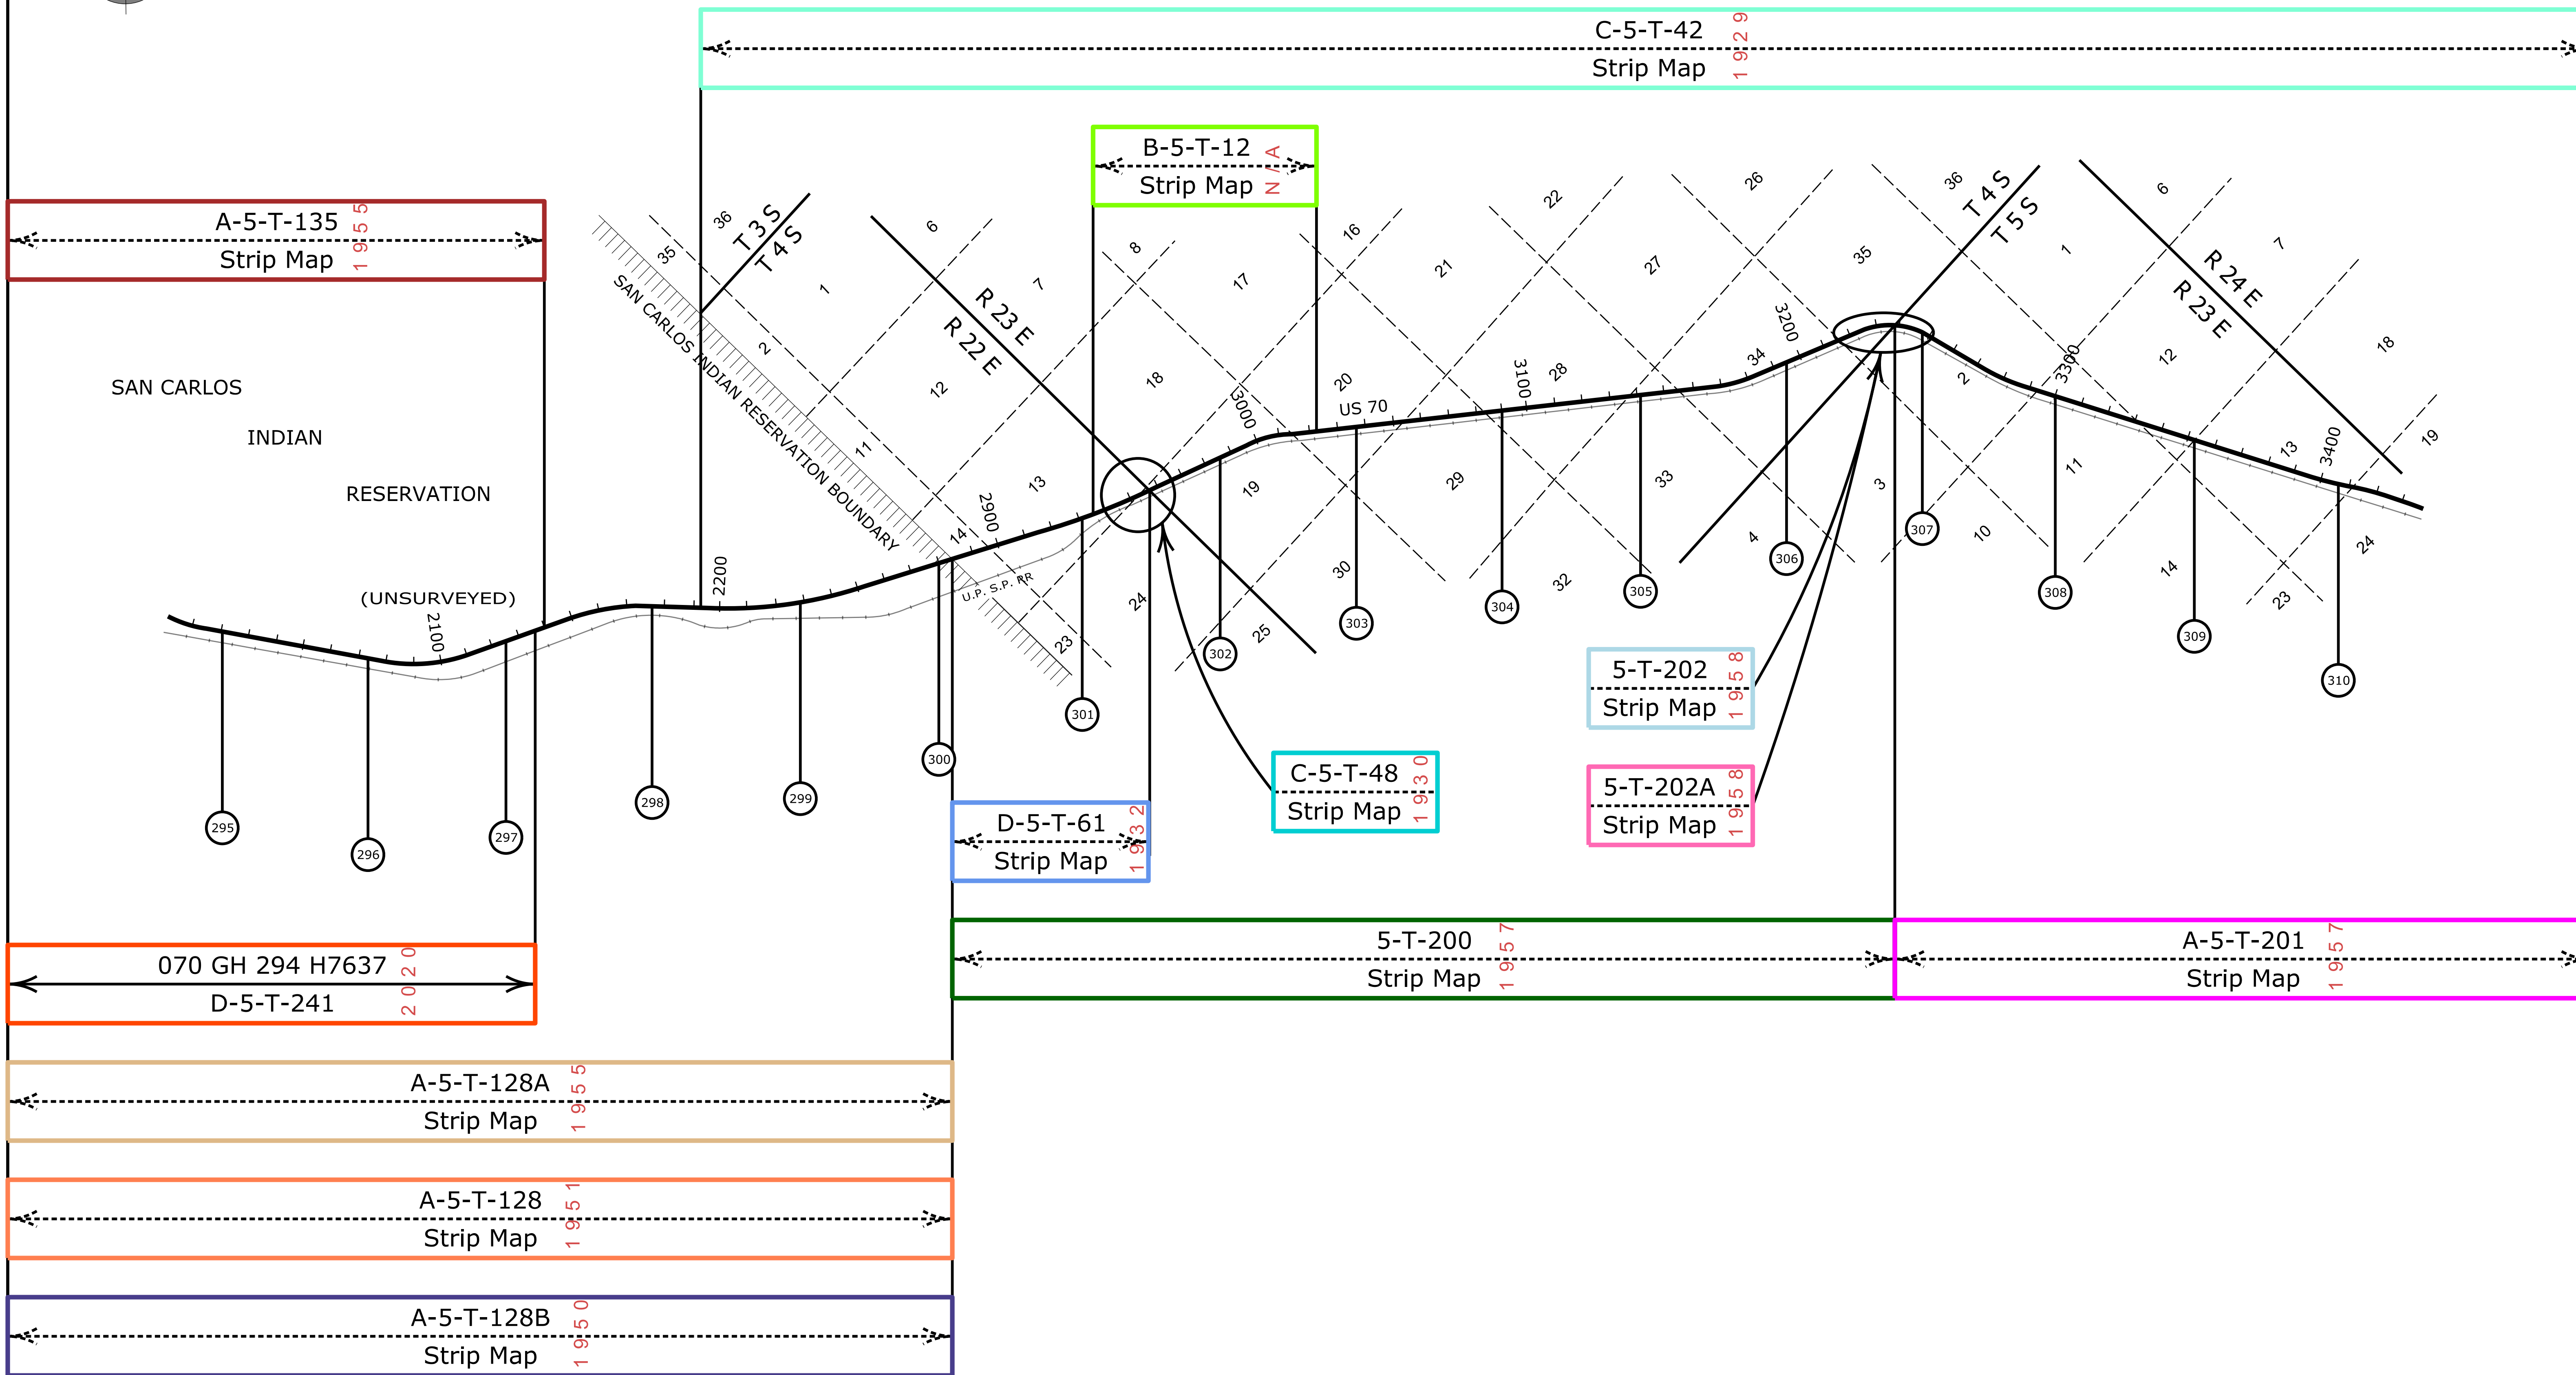

GRAHAM COUNTY

[Contact Us](#)

Click in colored box to view Plans/Maps
(XX) Mile Post Number

Right Of Way Index Map	ROUTE US 70	MILEPOST 295.00 - 310.00
HIGHWAY NAME		Globe - Lordsburg Hwy.