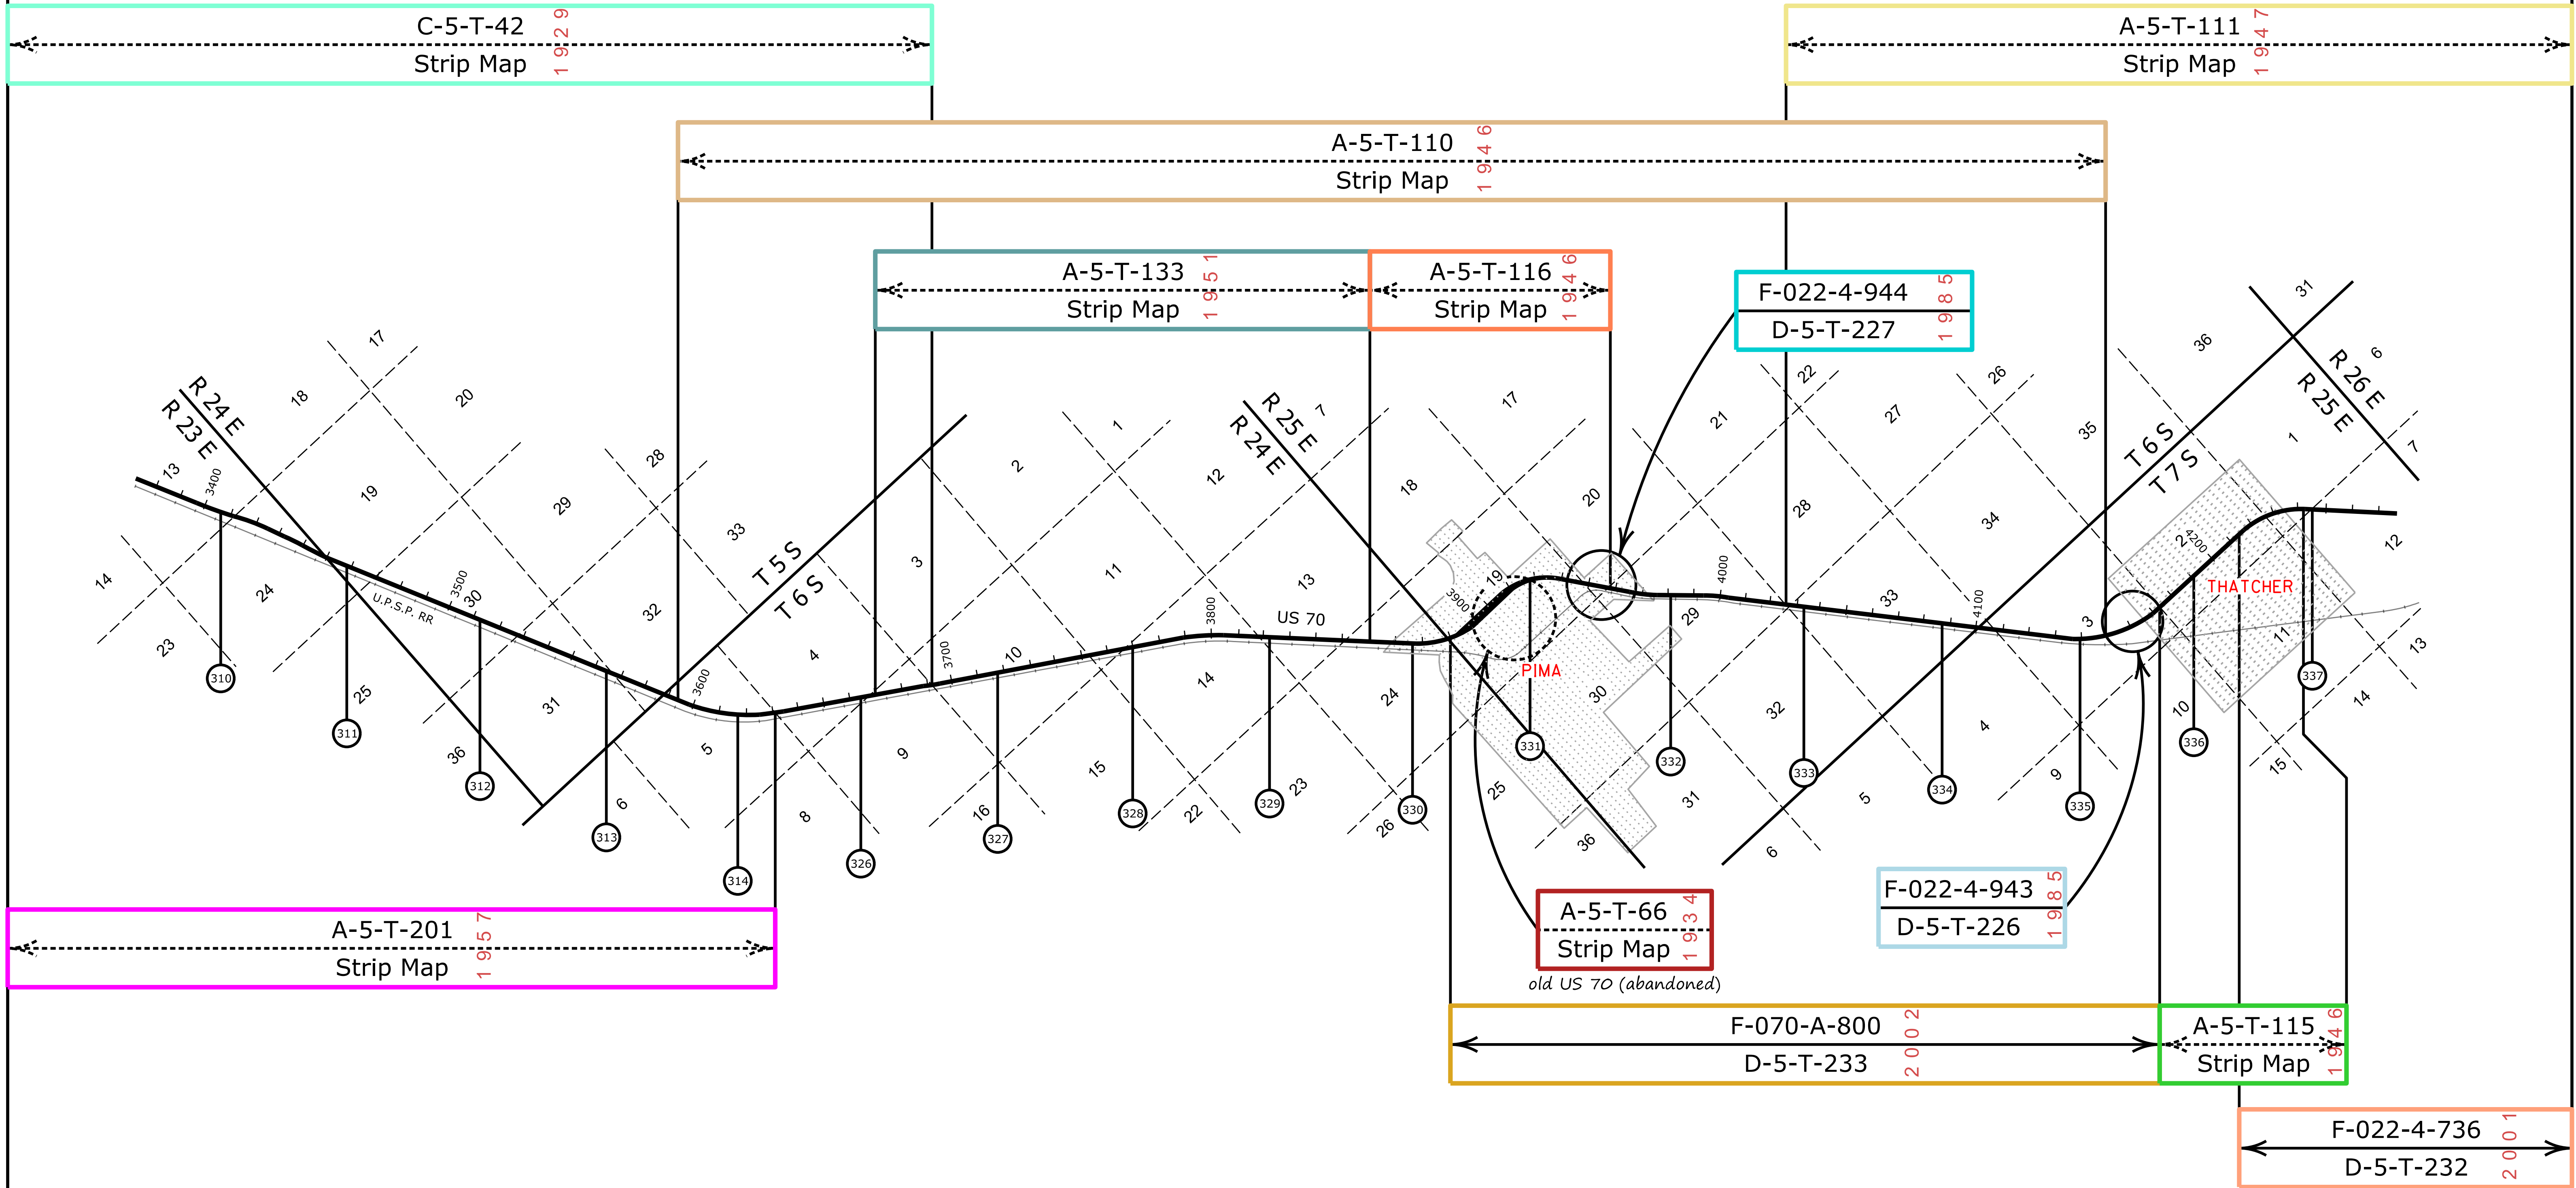

A-4-T-201
Strip Map 1 9 5 6

B-4-T-99
Strip Map 1 9 3 1

F-022-4-604
D-4-T-355 1 9 7 6

D-4-T-35
Strip Map 1 9 6 9

A-4-T-140
Strip Map 1 9 5 6

A-4-T-121
Strip Map 1 9 3 9

A-4-T-176
Strip Map 1 9 5 0

A-4-T-145
Strip Map 1 9 4 7

Click in colored box to view Plans/Maps
 (XX) Mile Post Number

Right Of Way Index Map	ROUTE US 70	MILEPOST 295.00 - 310.00
HIGHWAY NAME		Globe - Lordsburg Hwy.

GRAHAM COUNTY

[Contact Us](#)

Click in colored box
to view Plans/Maps
ⓧ Mile Post Number

Contact Us

Click in colored box to view Plans/Maps
ⓧ Mile Post Number

Right Of Way Index Map	ROUTE US 70	MILEPOST 352.00 - 367.00
HIGHWAY NAME		Globe - Lordsburg Hwy.

GREENLEE COUNTY

F-022-4-601 D-6-T-120	1 9 7 3	F-0224-605 D-6-T-126	1 9 8 7
--------------------------	---------	-------------------------	---------

C-6-T-73
Strip Map
1 9 4 8

F-022-4-735 D-6-T-133	1 9 9 7	F-022-4-707 D-6-T-105	1 9 6 4
--------------------------	---------	--------------------------	---------

Contact Us

Click in colored box to view Plans/Maps
 (XX) Mile Post Number