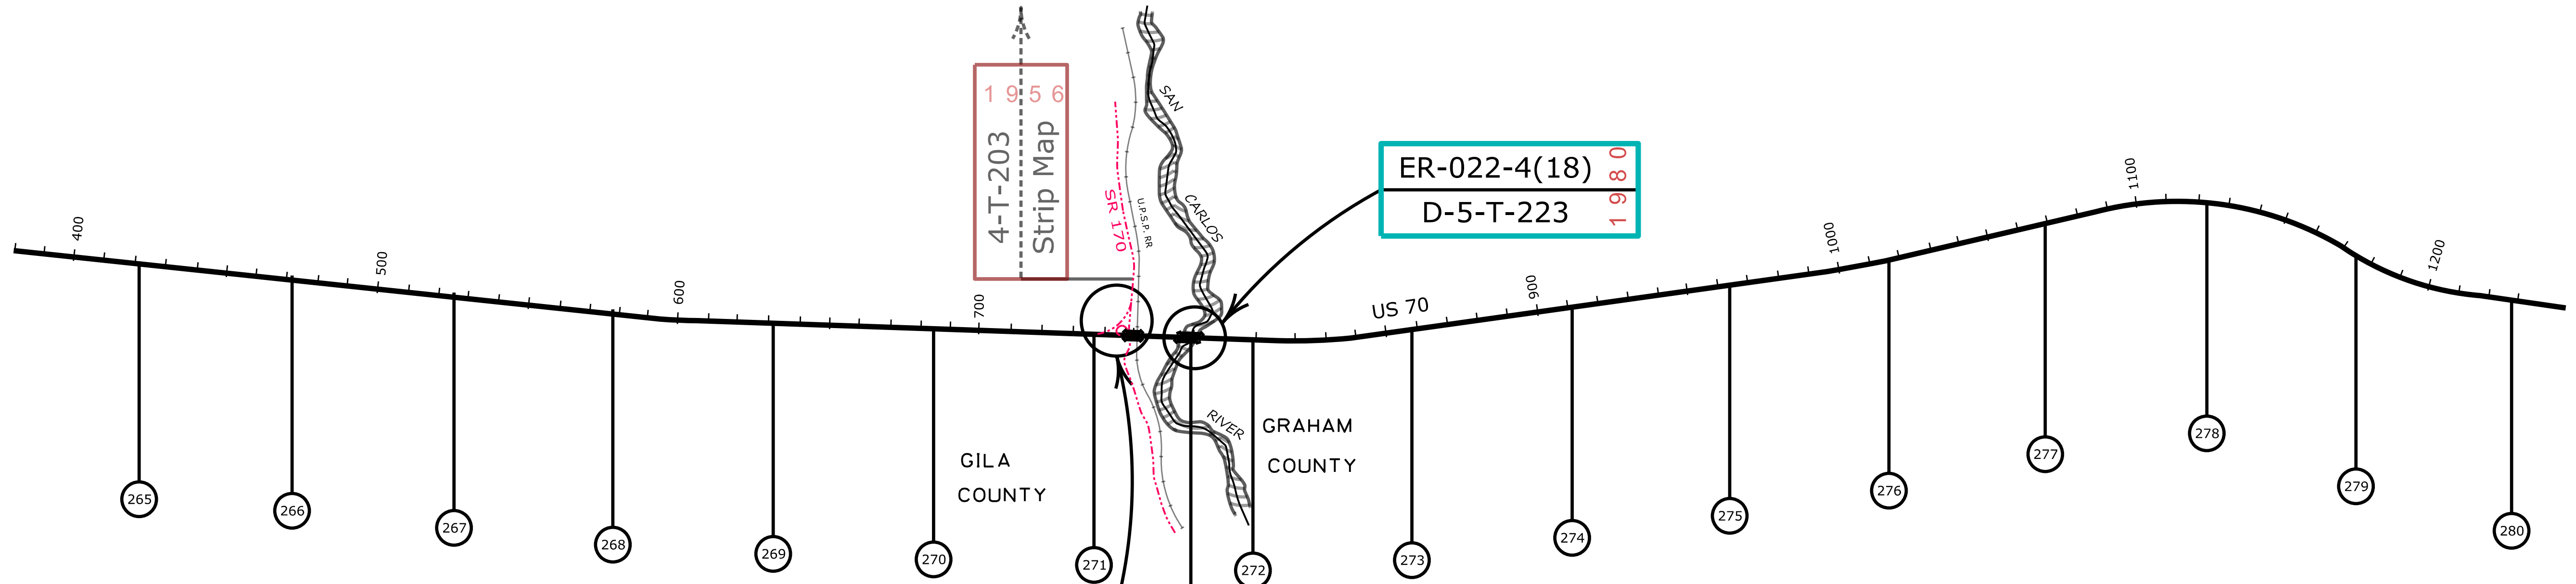

A-4-T-201
Strip Map 1 9 5 6

B-4-T-99
Strip Map 1 9 3 1

F-022-4-604
D-4-T-355 1 9 7 6

D-4-T-35
Strip Map 1 9 6 9

A-4-T-140
Strip Map 1 9 5 6

A-4-T-121
Strip Map 1 9 3 9

A-4-T-176
Strip Map 1 9 5 0

A-4-T-145
Strip Map 1 9 4 7

A-4-T-176B
Strip Map 1 9 5 1

U-070-A-700
D-4-T-424 2 0 0 3

Contact Us

Click in colored box to view Plans/Maps
 (XX) Mile Post Number

Right Of Way Index Map	ROUTE US 70	MILEPOST 251.86 - 265.00
HIGHWAY NAME		Globe - Lordsburg Hwy.

GILA COUNTY

GRAHAM COUNTY

SAN

CARLOS

[Contact Us](#)

Click in colored box to view Plans/Maps
ⓧ Mile Post Number

Right Of Way Index Map	ROUTE US 70	MILEPOST 265.00 - 280.00
HIGHWAY NAME		Globe - Lordsburg Hwy.

Contact Us

Click in colored box to view Plans/Maps
ⓧ Mile Post Number

Right Of Way Index Map	ROUTE US 70	MILEPOST 352.00 - 367.00
HIGHWAY NAME		Globe - Lordsburg Hwy.

GREENLEE COUNTY

F-022-4-601 D-6-T-120	1 9 7 3	F-0224-605 D-6-T-126	1 9 8 7
--------------------------	---------	-------------------------	---------