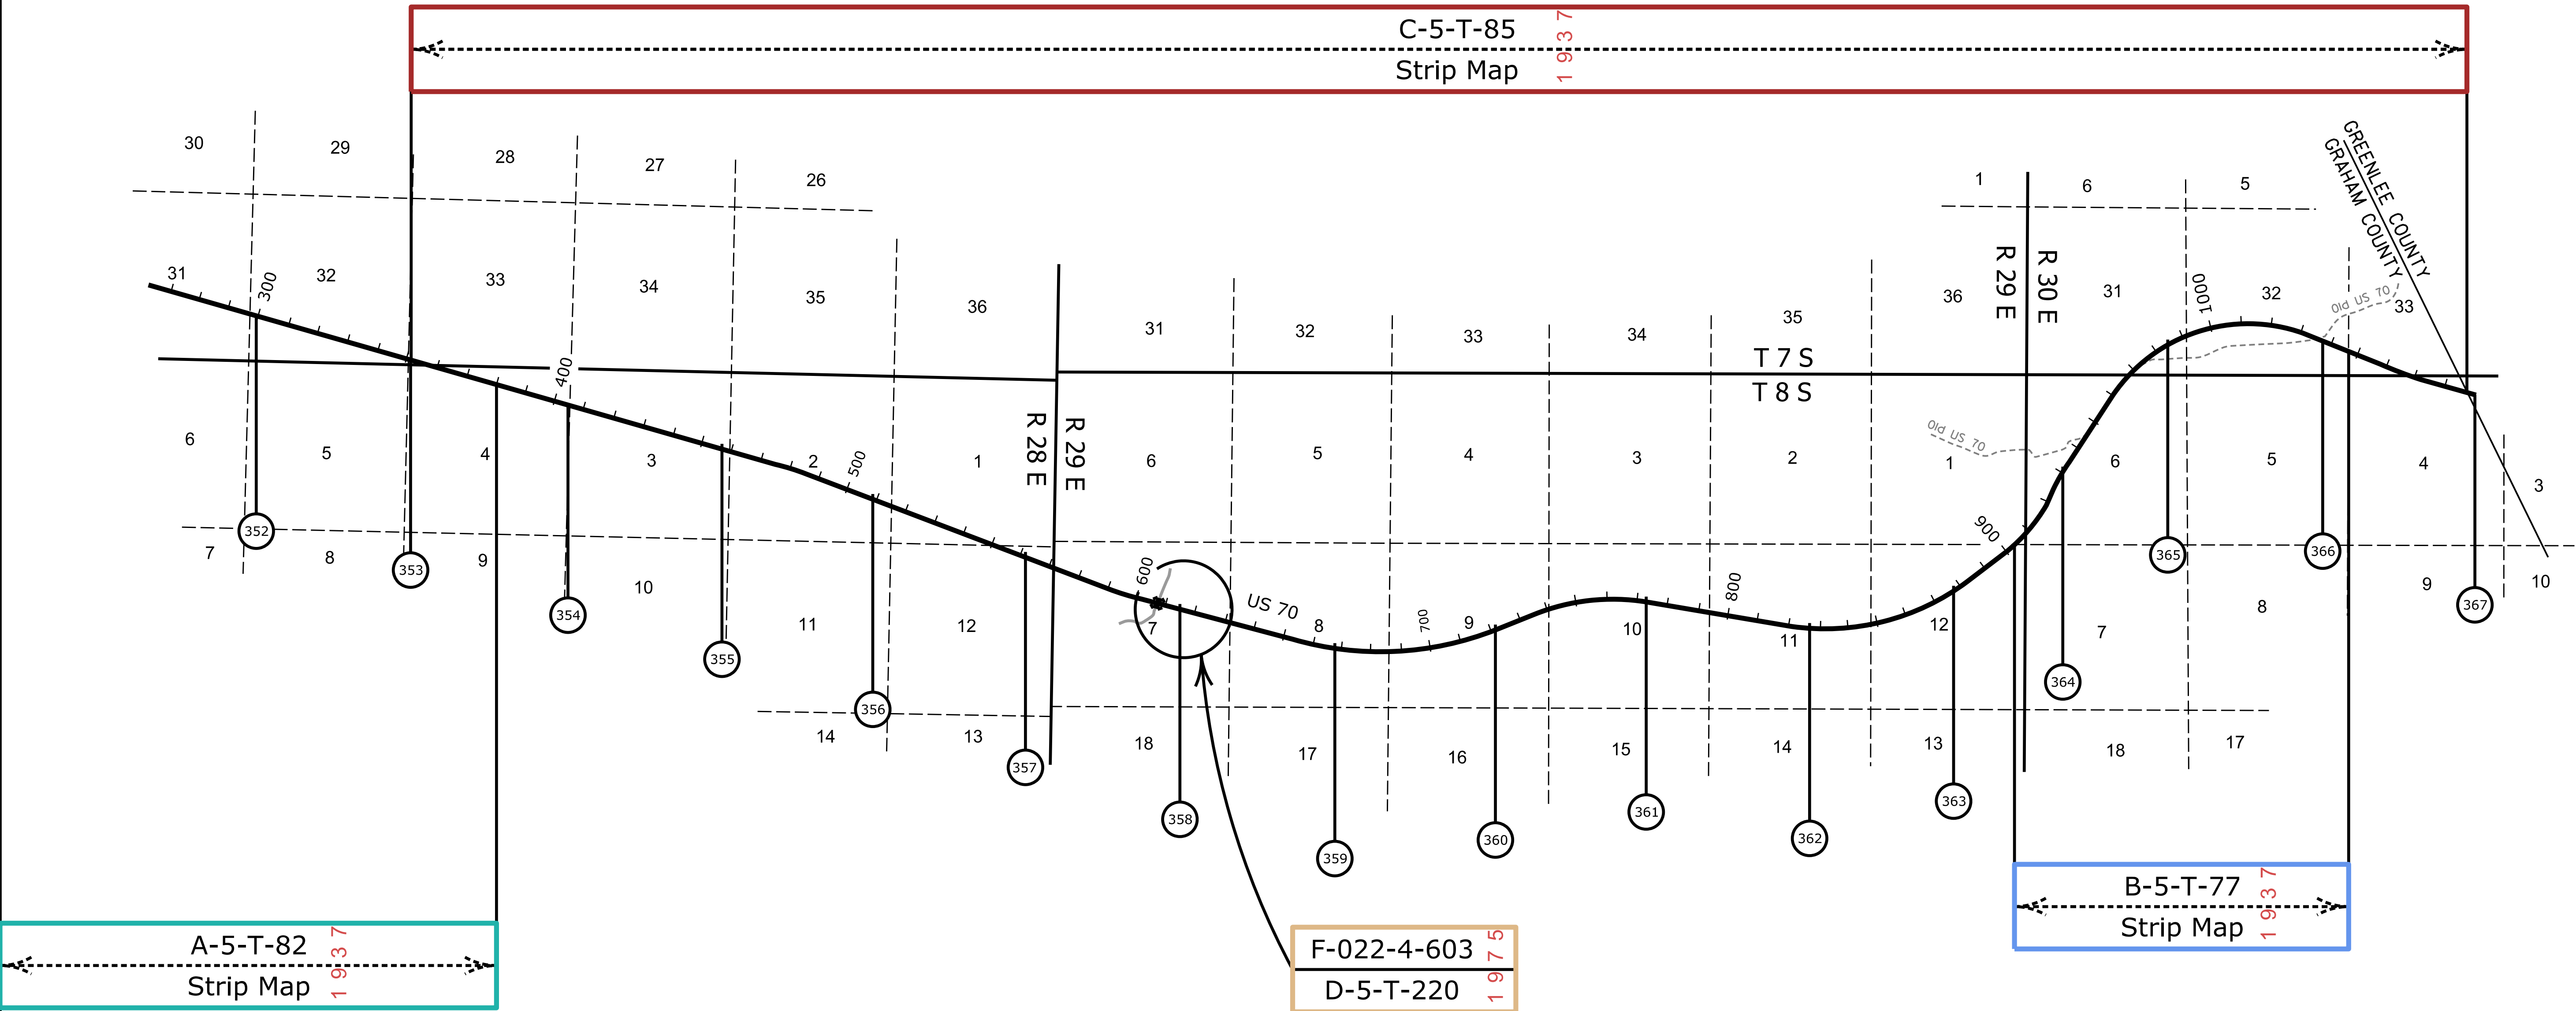

A-4-T-201
Strip Map 1 9 5 6

B-4-T-99
Strip Map 1 9 3 1

F-022-4-604
D-4-T-355 1 9 7 6

D-4-T-35
Strip Map 1 9 6 9

A-4-T-140
Strip Map 1 9 5 6

A-4-T-121
Strip Map 1 9 3 9

A-4-T-176
Strip Map 1 9 5 0

A-4-T-145
Strip Map 1 9 4 7

Right Of Way Index Map
HIGHWAY NAME

ROUTE US 70

MILEPOST 310.00 - 337.00

Globe - Lordsburg Hwy.

GRAHAM COUNTY

[Contact Us](#)

Click in colored box to view Plans/Maps
 (xx) Mile Post Number

Right Of Way Index Map	ROUTE US 70	MILEPOST 337.00 - 352.00
HIGHWAY NAME		Globe - Lordsburg Hwy.

Contact Us

Click in colored box to view Plans/Maps
ⓧ Mile Post Number

Right Of Way Index Map	ROUTE US 70	MILEPOST 352.00 - 367.00
HIGHWAY NAME		Globe - Lordsburg Hwy.

GREENLEE COUNTY

F-022-4-601 D-6-T-120	1 9 7 3	F-0224-605 D-6-T-126	1 9 8 7
--------------------------	---------	-------------------------	---------

C-6-T-73
Strip Map
1 9 4 8

F-022-4-735 D-6-T-133	1 9 9 7	F-022-4-707 D-6-T-105	1 9 6 4
--------------------------	---------	--------------------------	---------

Contact Us

Click in colored box to view Plans/Maps
 (XX) Mile Post Number