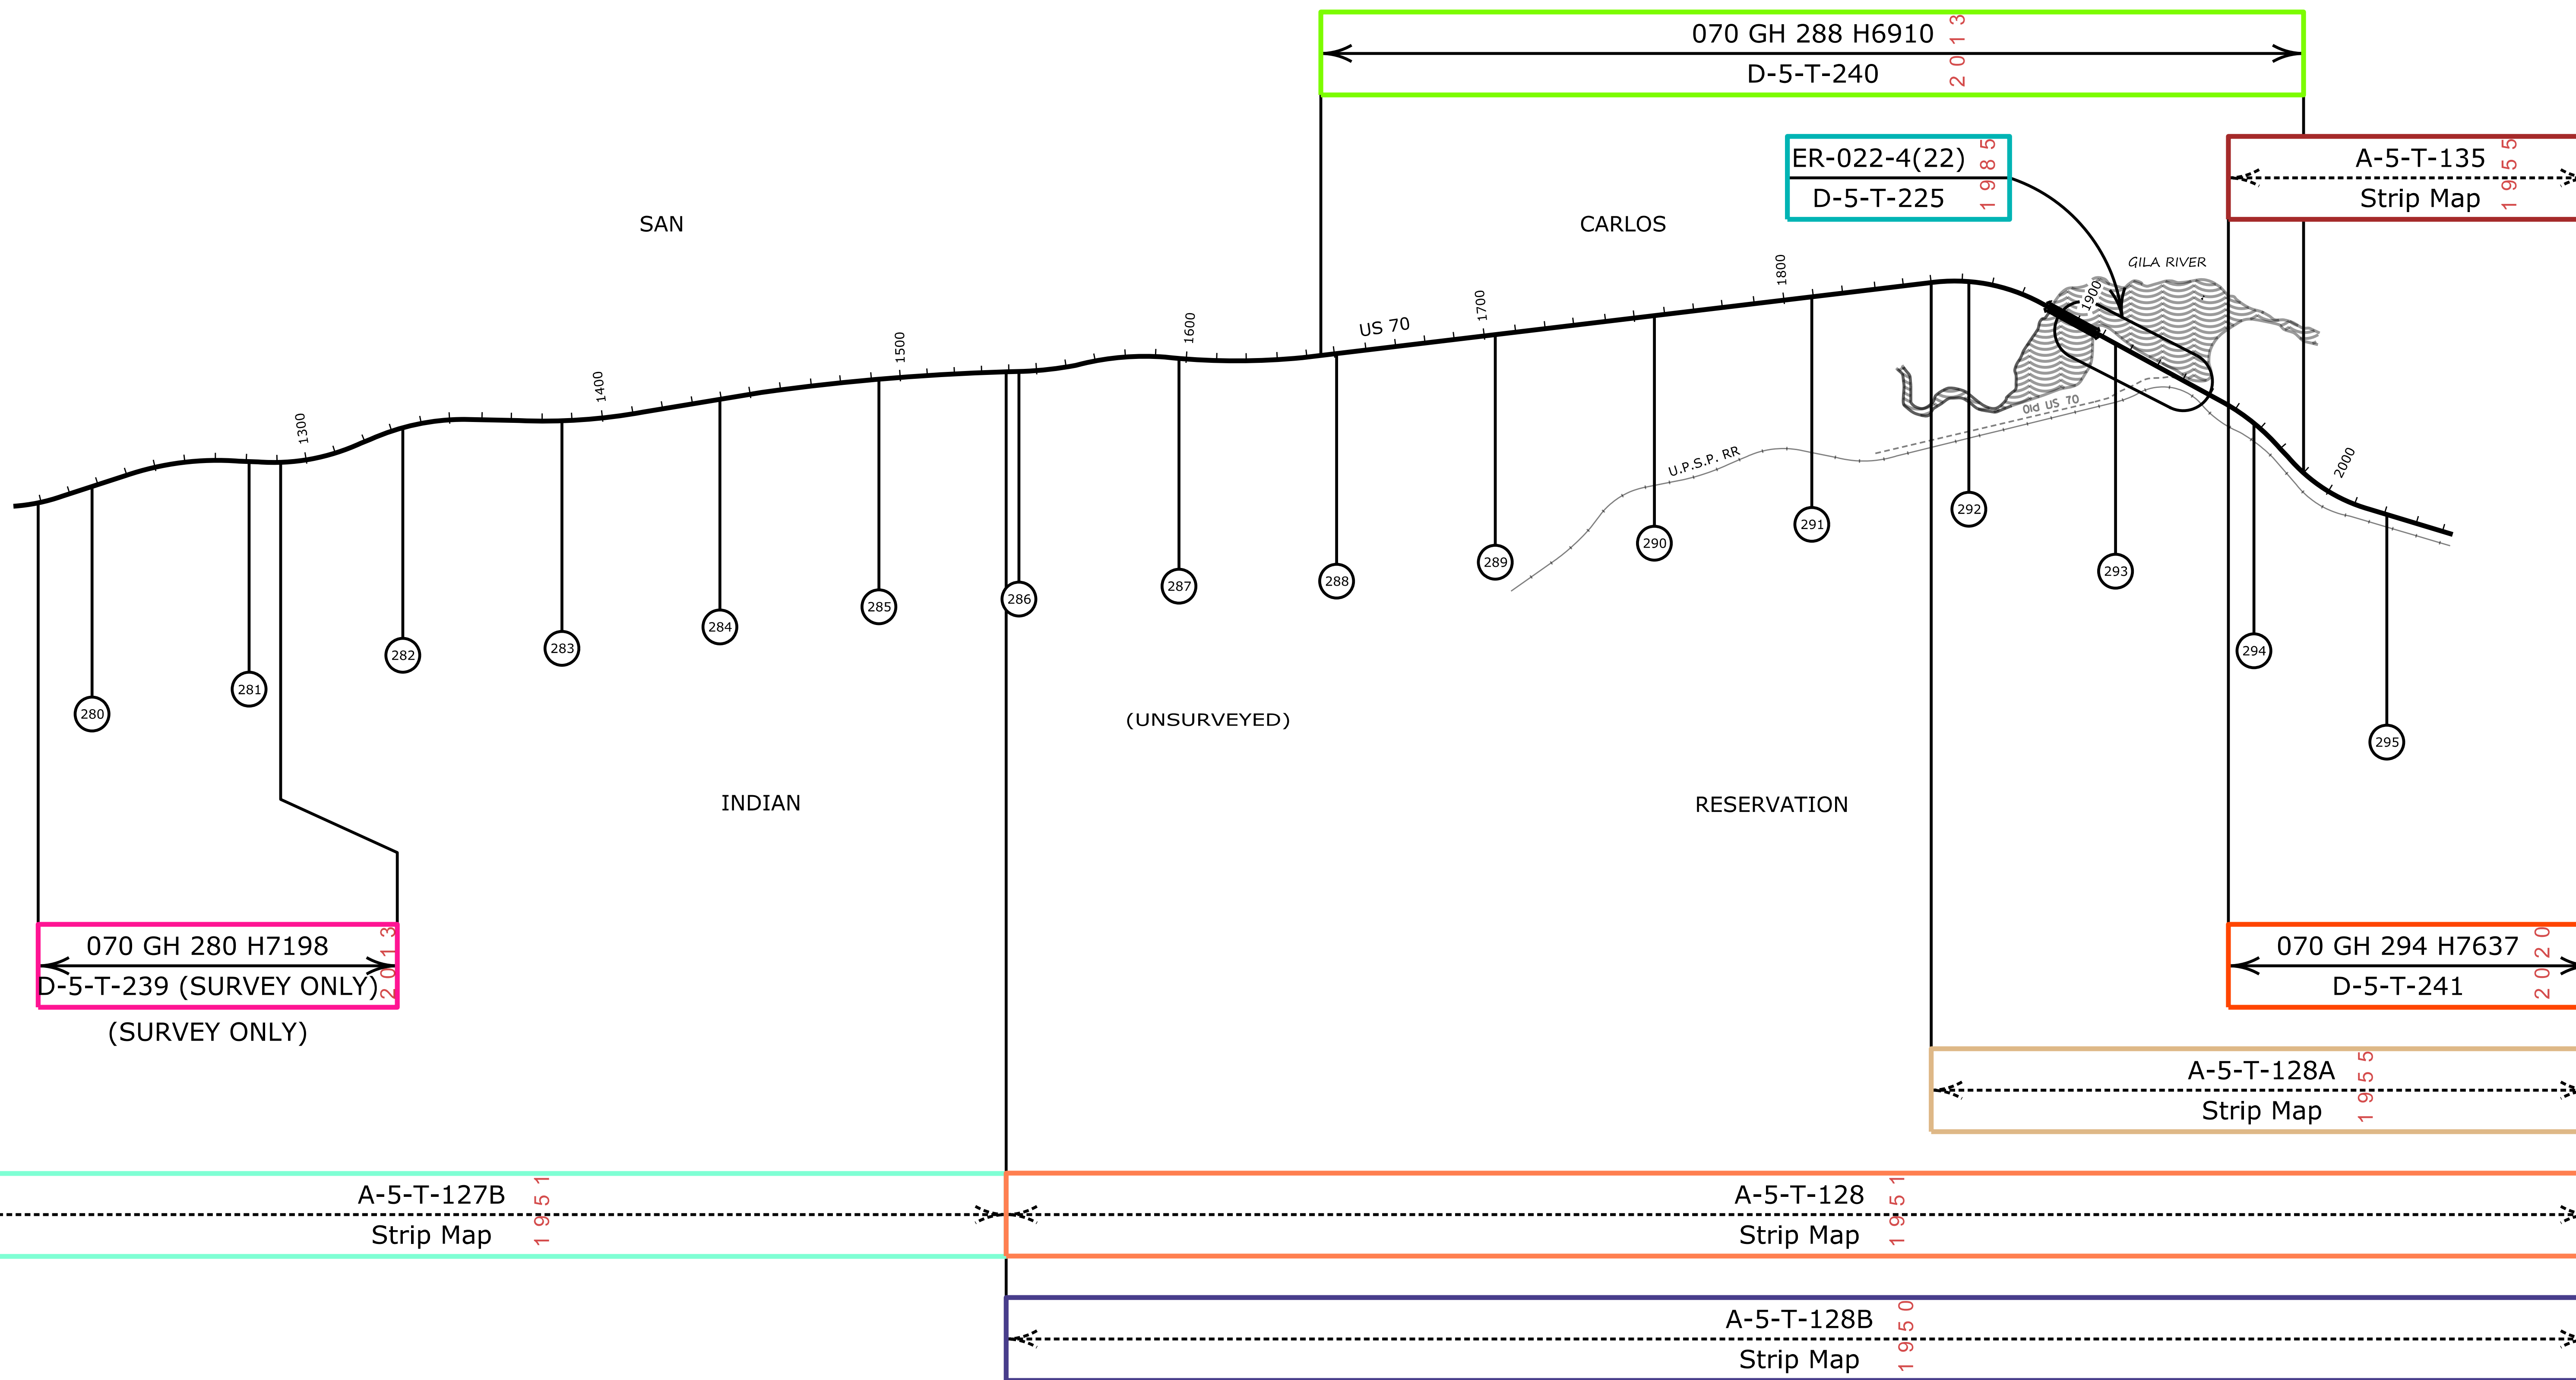

GRAHAM COUNTY

[Contact Us](#)

Click in colored box to view Plans/Maps
(xx) Mile Post Number

Right Of Way Index Map
HIGHWAY NAME

ROUTE US 70 MILEPOST 280.00 - 295.00

Globe - Lordsburg Hwy.