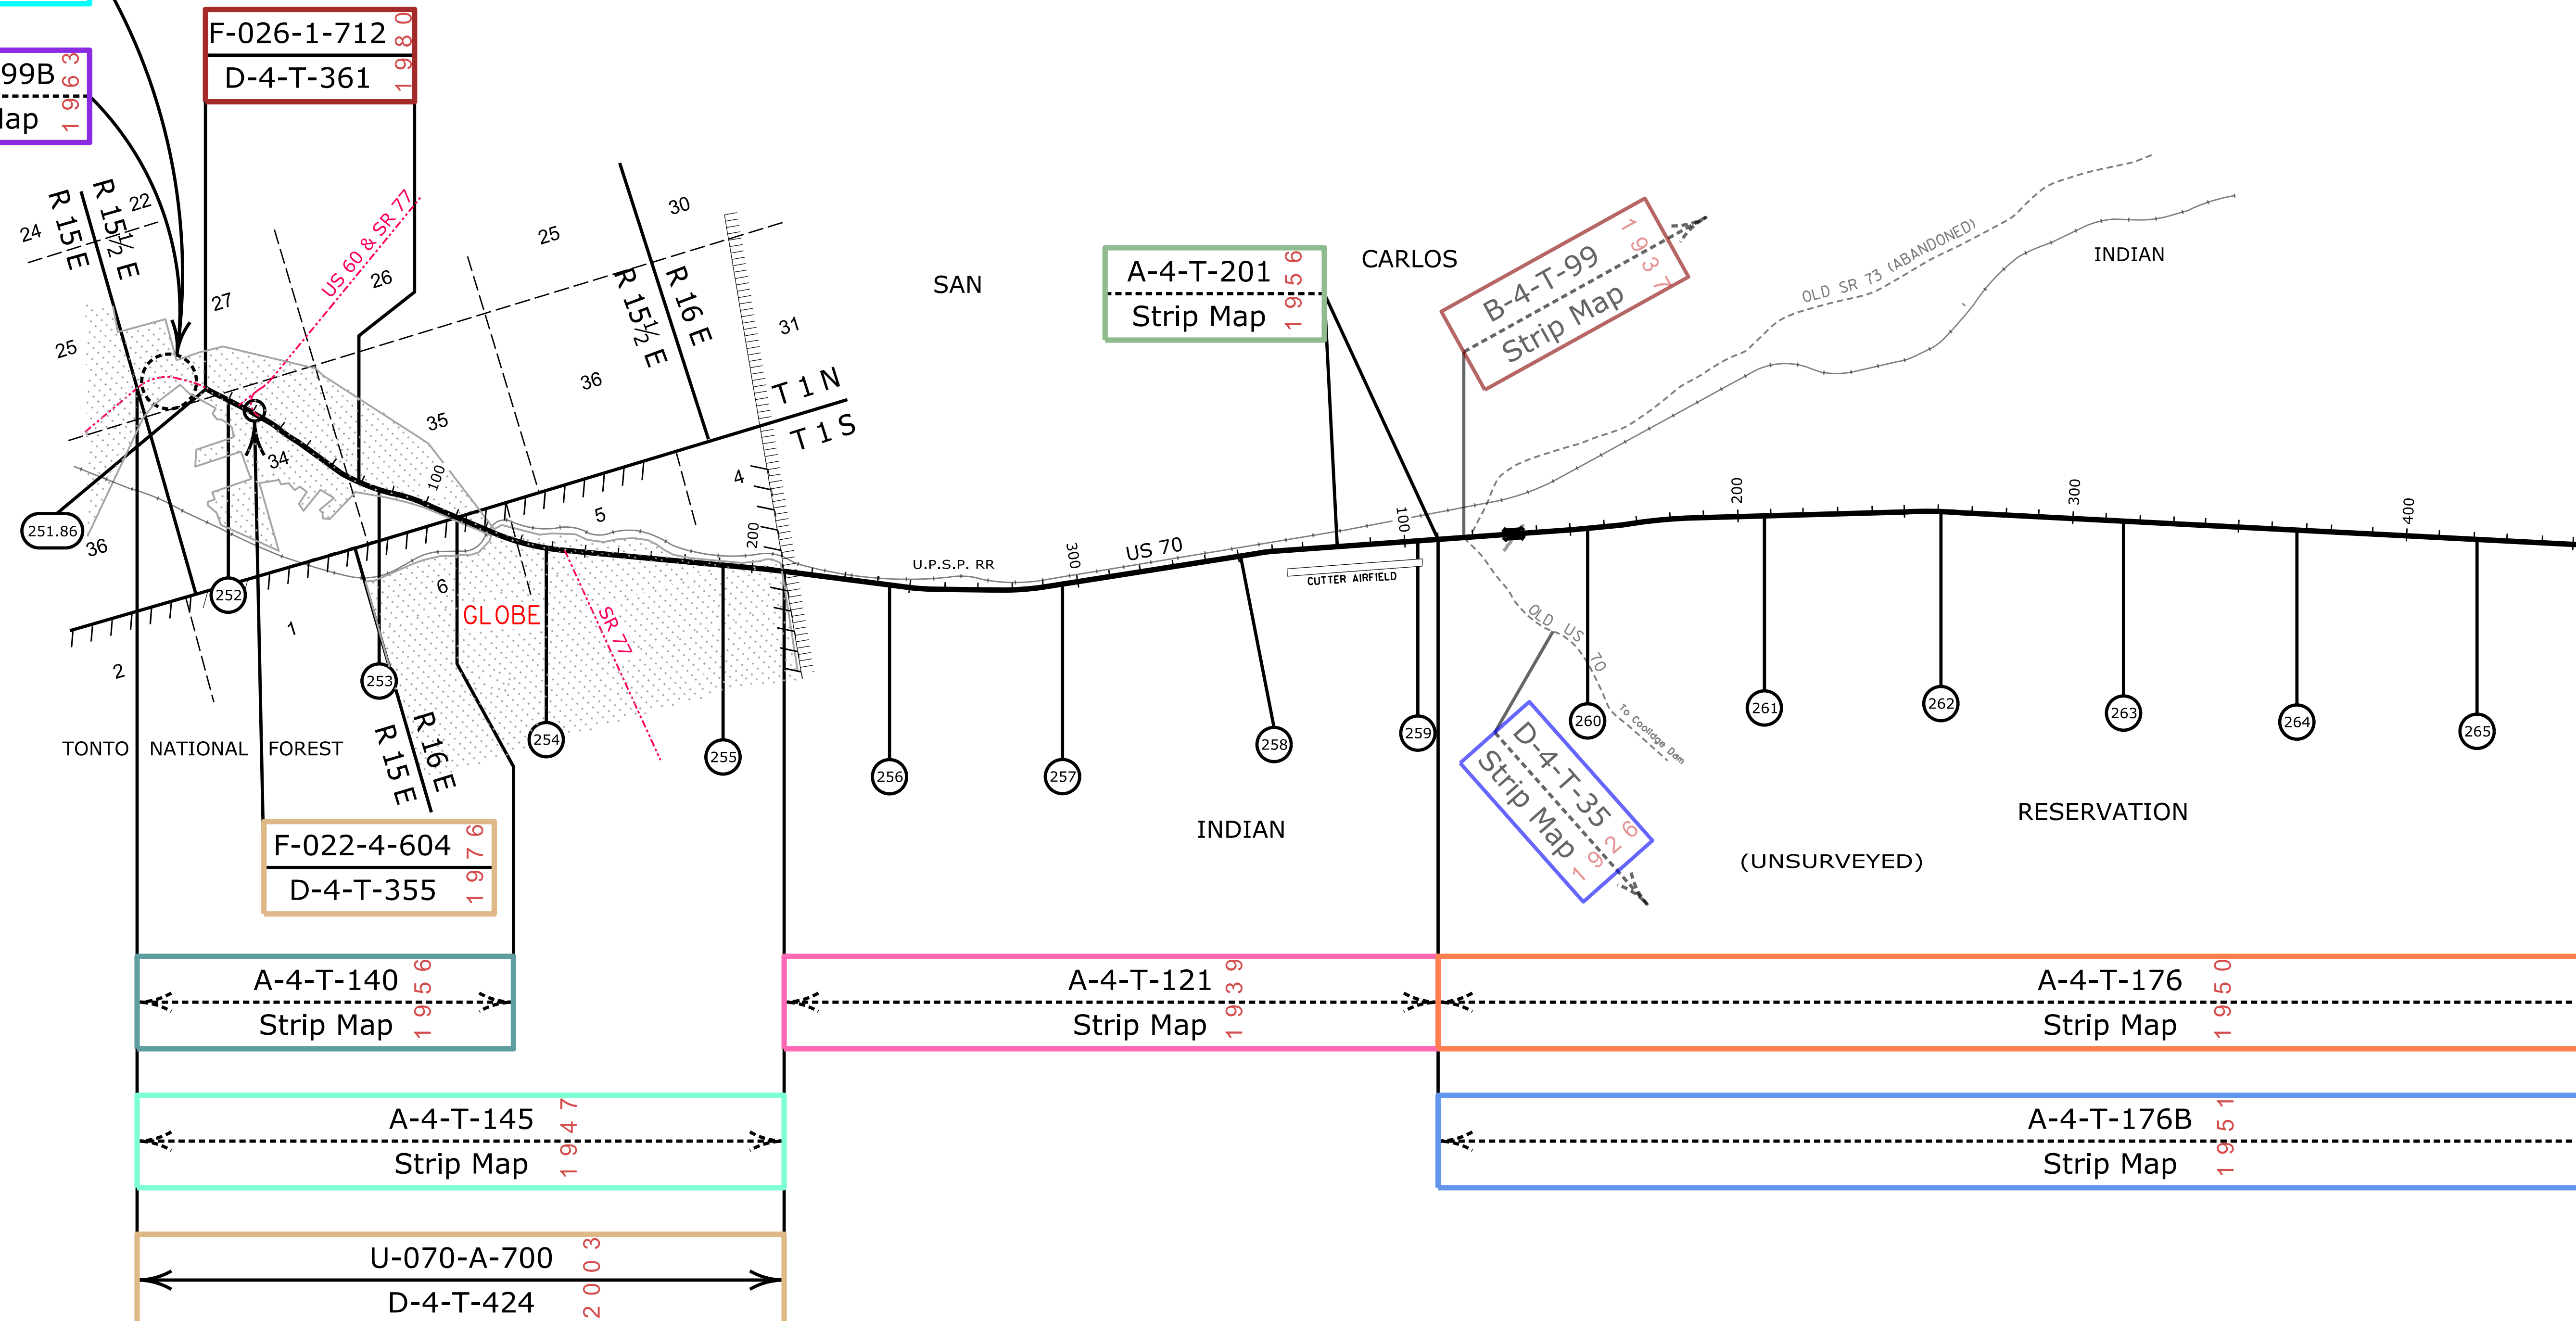

A-4-T-201
Strip Map 1 9 5 6

B-4-T-99
Strip Map 1 9 3 1

F-022-4-604
D-4-T-355 1 9 7 6

D-4-T-35
Strip Map 1 9 6 9

A-4-T-140
Strip Map 1 9 5 6

A-4-T-121
Strip Map 1 9 3 9

A-4-T-176
Strip Map 1 9 5 0

A-4-T-145
Strip Map 1 9 4 7

A-4-T-176B
Strip Map 1 9 5 1

U-070-A-700
D-4-T-424 2 0 0 3

Contact Us

Click in colored box to view Plans/Maps
 (XX) Mile Post Number

Right Of Way Index Map	ROUTE US 70	MILEPOST 251.86 - 265.00
HIGHWAY NAME		Globe - Lordsburg Hwy.

GILA COUNTY

GRAHAM COUNTY

SAN

CARLOS

[Contact Us](#)

Click in colored box to view Plans/Maps
ⓧ Mile Post Number

Right Of Way Index Map	ROUTE US 70	MILEPOST 265.00 - 280.00
HIGHWAY NAME		Globe - Lordsburg Hwy.

Click in colored box to view Plans/Maps
 (XX) Mile Post Number

Right Of Way Index Map	ROUTE US 70	MILEPOST 295.00 - 310.00
HIGHWAY NAME		Globe - Lordsburg Hwy.

GRAHAM COUNTY

[Contact Us](#)

Click in colored box
to view Plans/Maps
ⓧ Mile Post Number