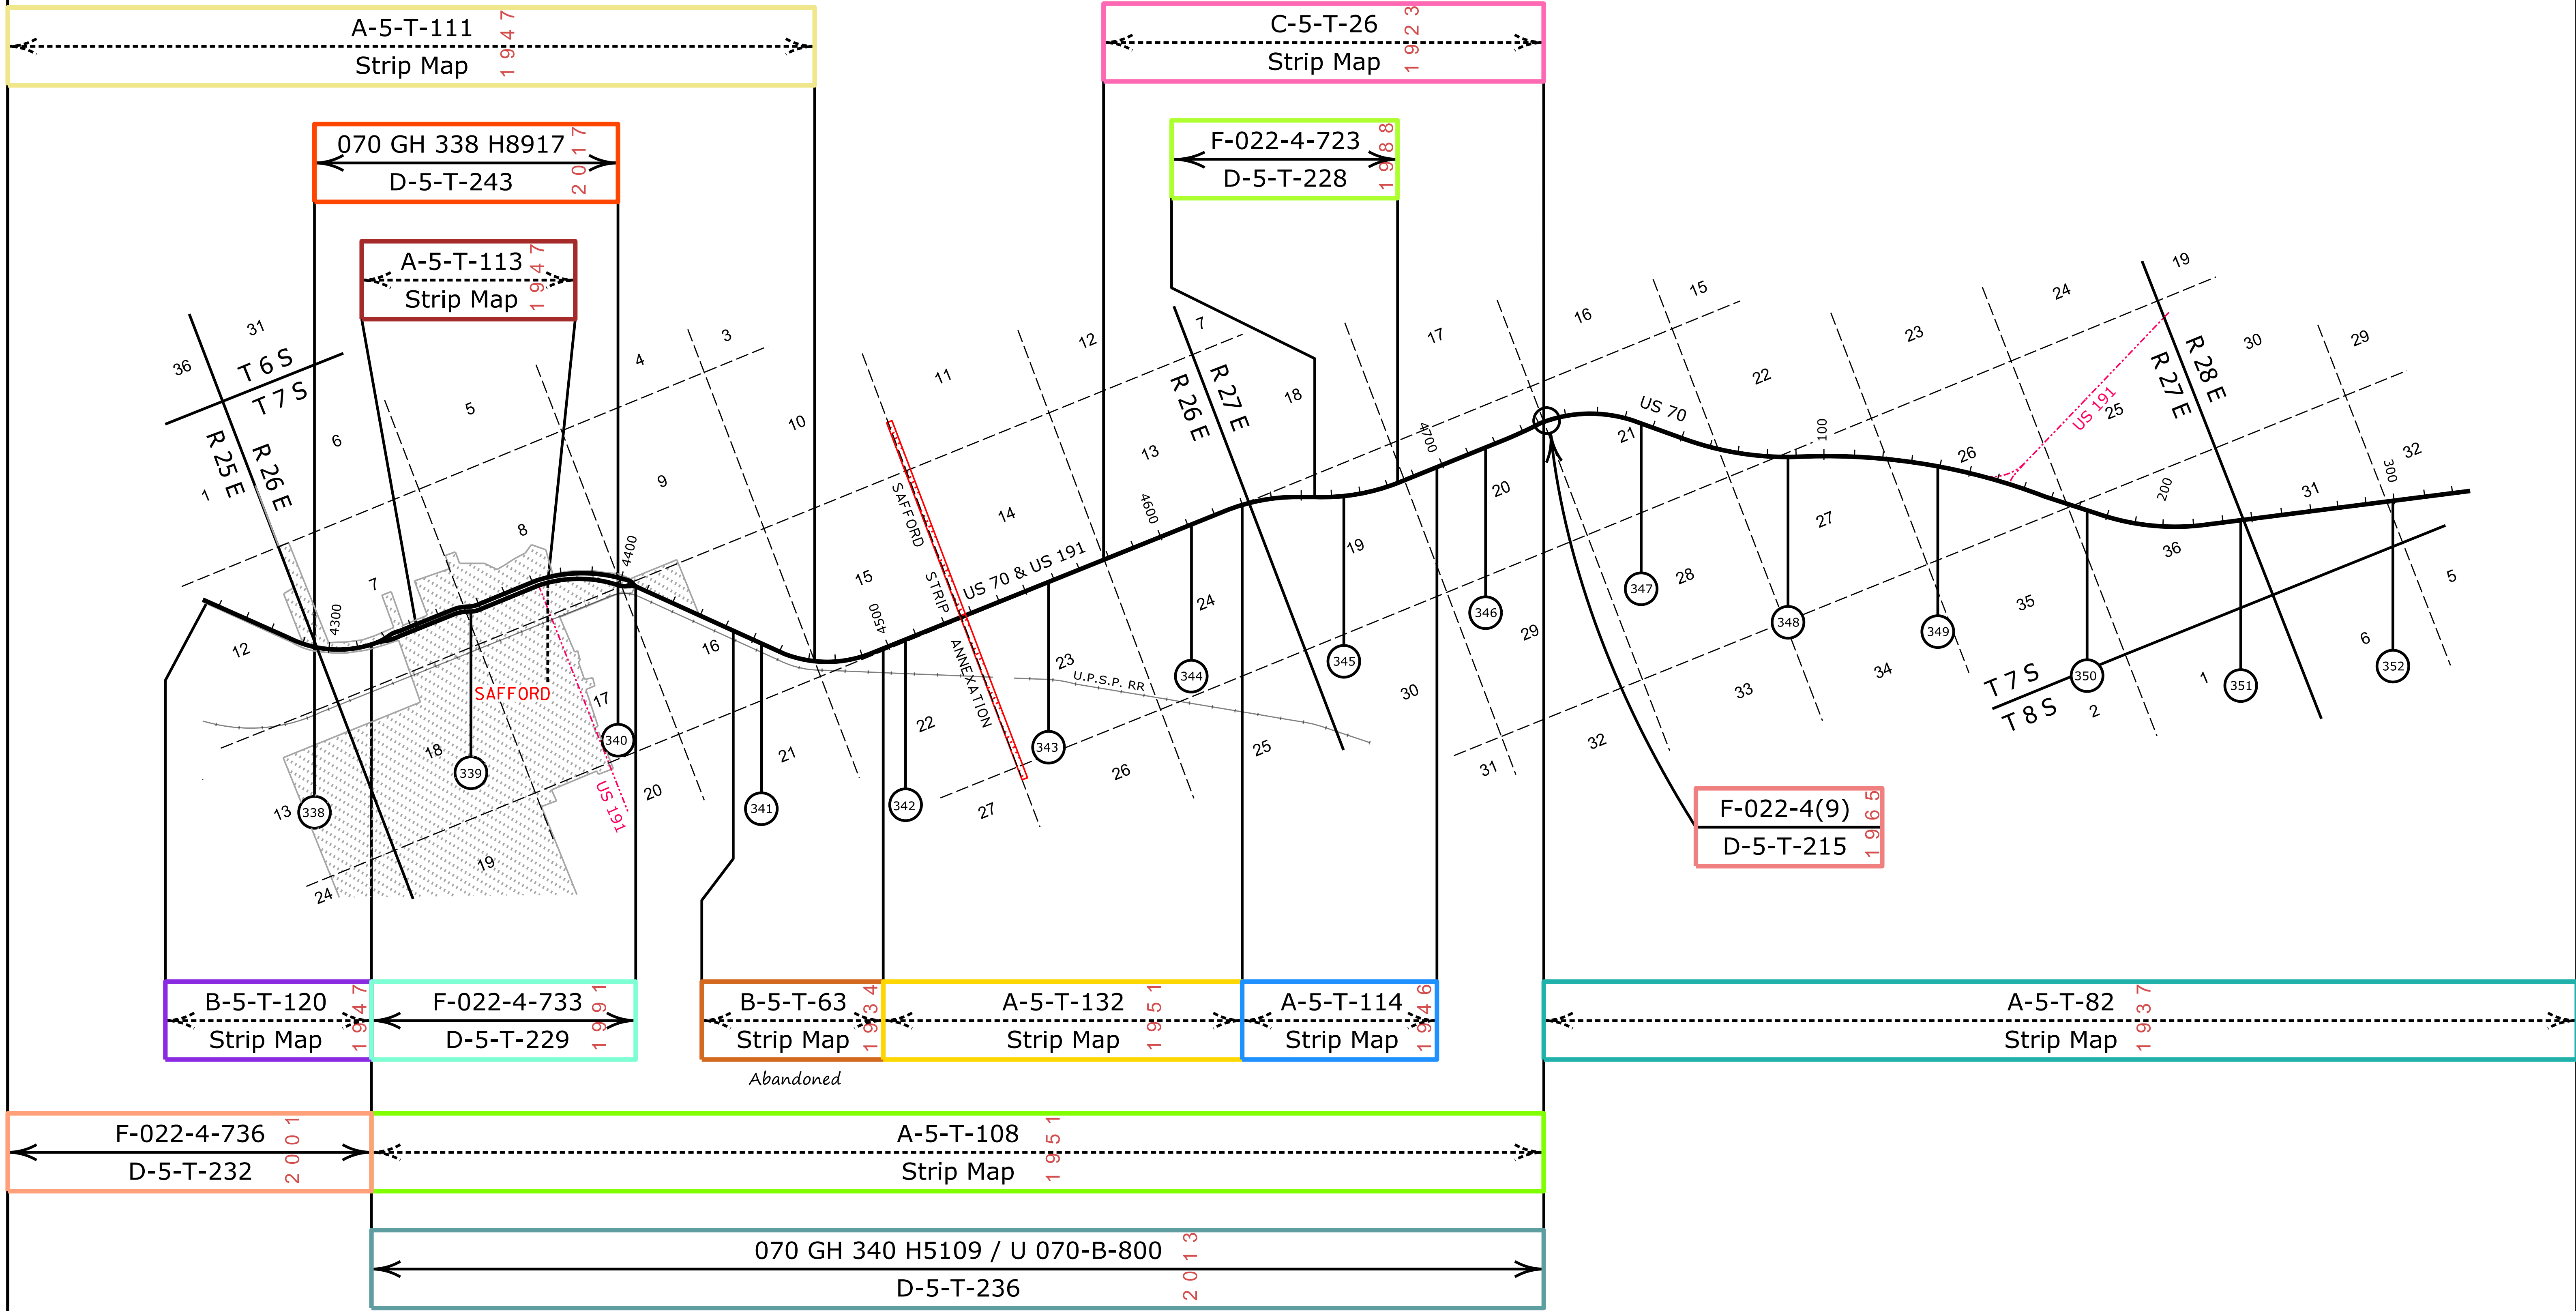

GRAHAM COUNTY

[Contact Us](#)

Click in colored box to view Plans/Maps
(xx) Mile Post Number

Right Of Way Index Map	ROUTE US 70	MILEPOST 337.00 - 352.00
HIGHWAY NAME		Globe - Lordsburg Hwy.