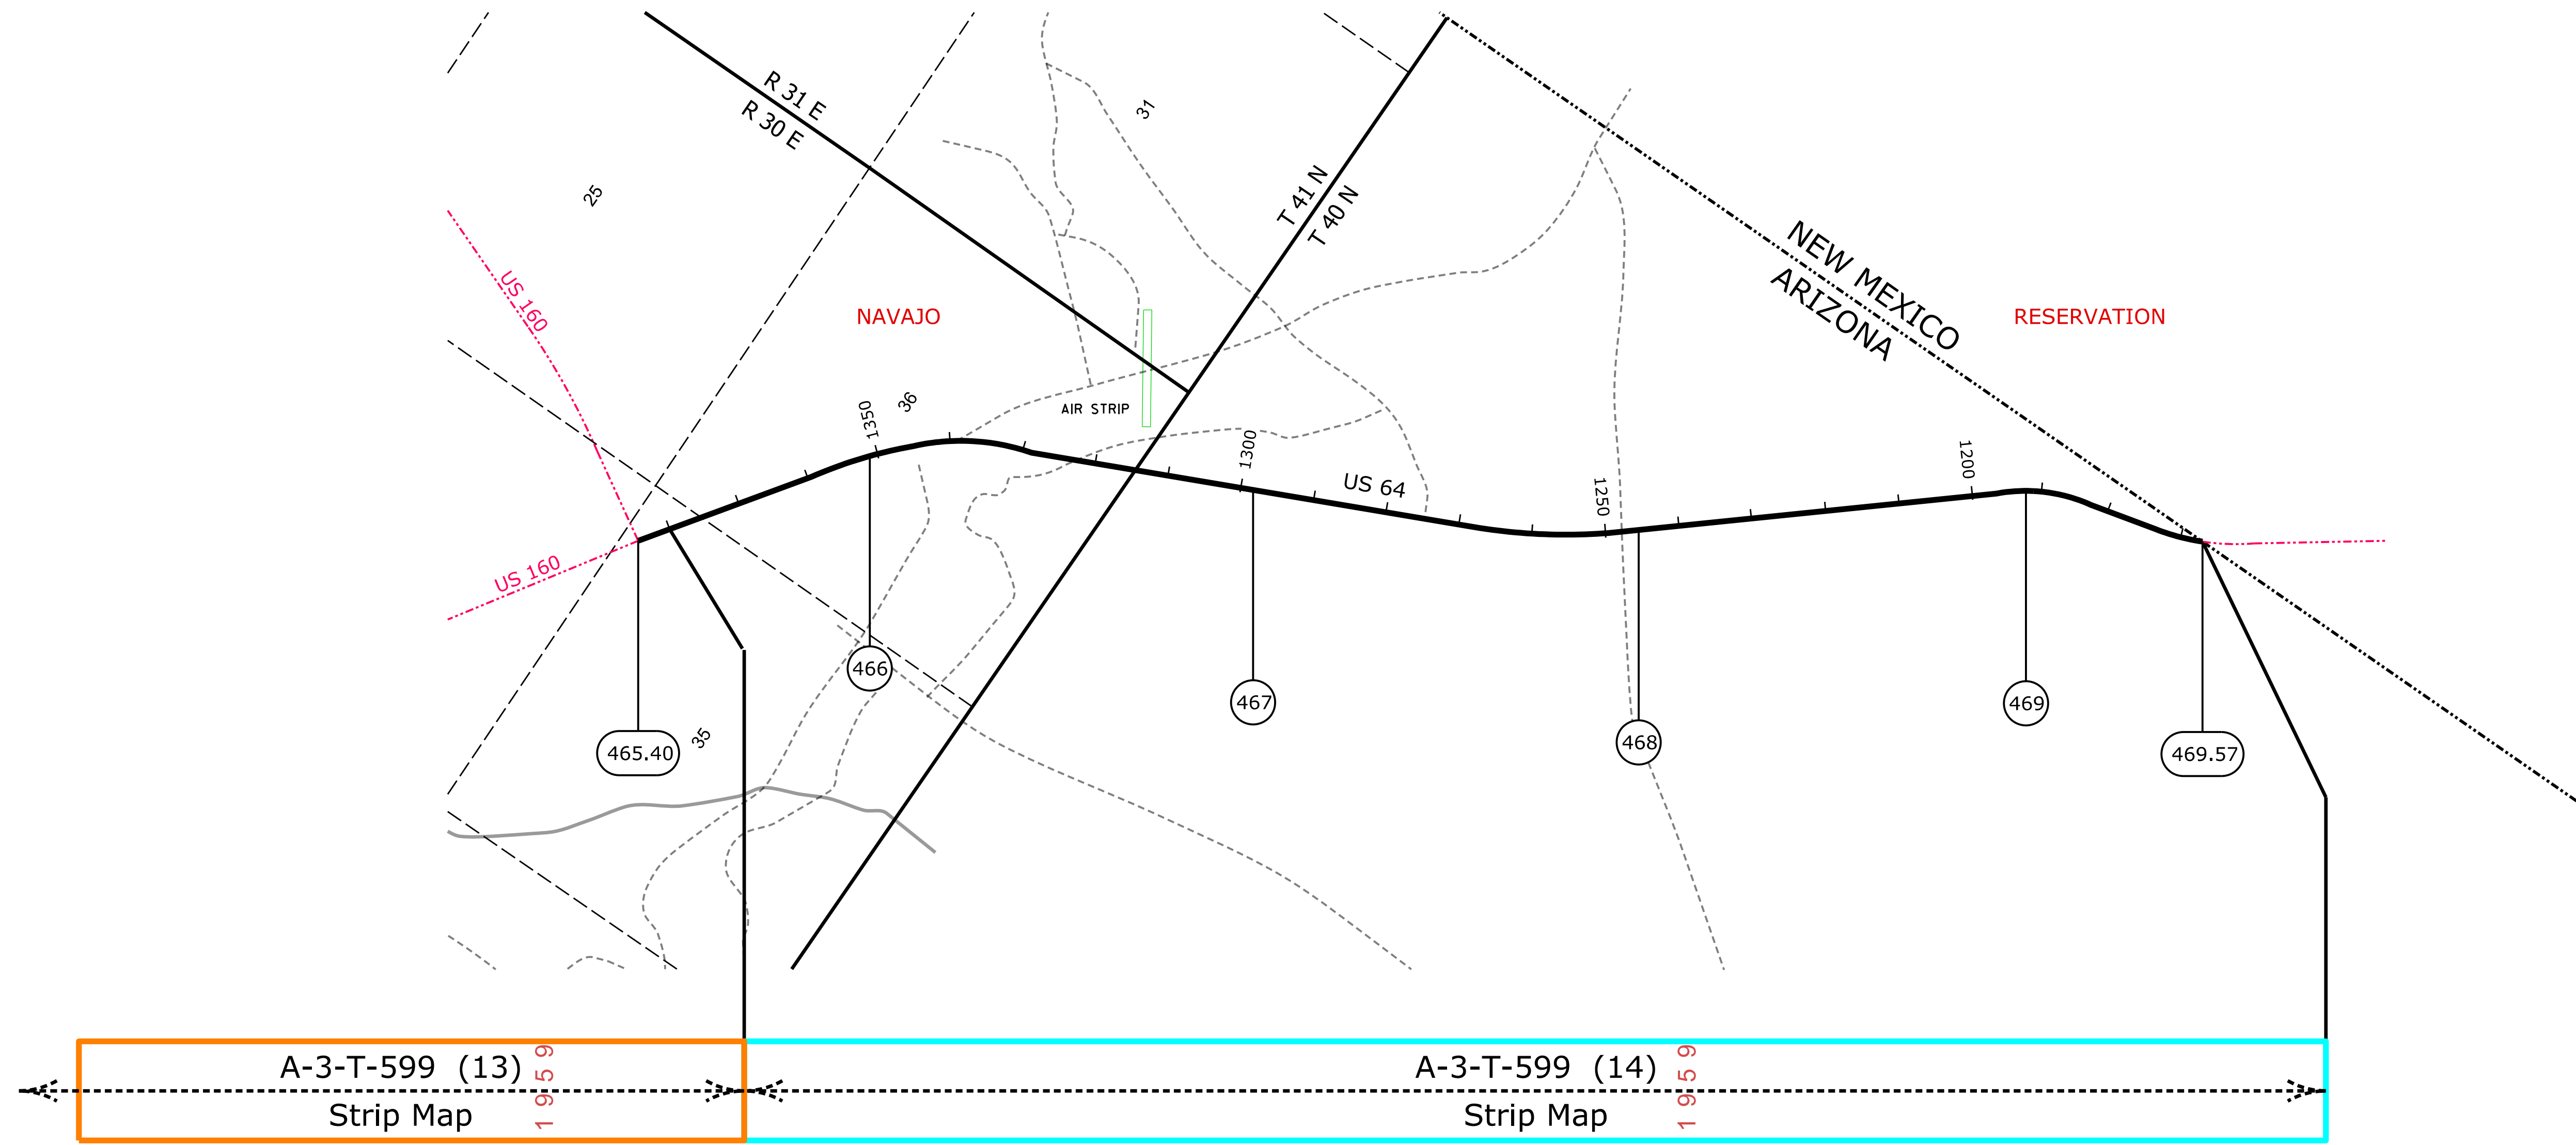

Contact Us

Click on MilePost numbers
to view Plans Index sheets

xx Mile Post Numbers

US 64

Mile Post: 465.4 - 469.6

APACHE COUNTY

[Contact Us](#)

Click in colored box to view Plans/Maps
 (xx) Mile Post Number

Right Of Way Index Map	ROUTE US 64	MILEPOST 465.40 - 469.57
HIGHWAY NAME TEEC Nos Pos - State Line Hwy.		