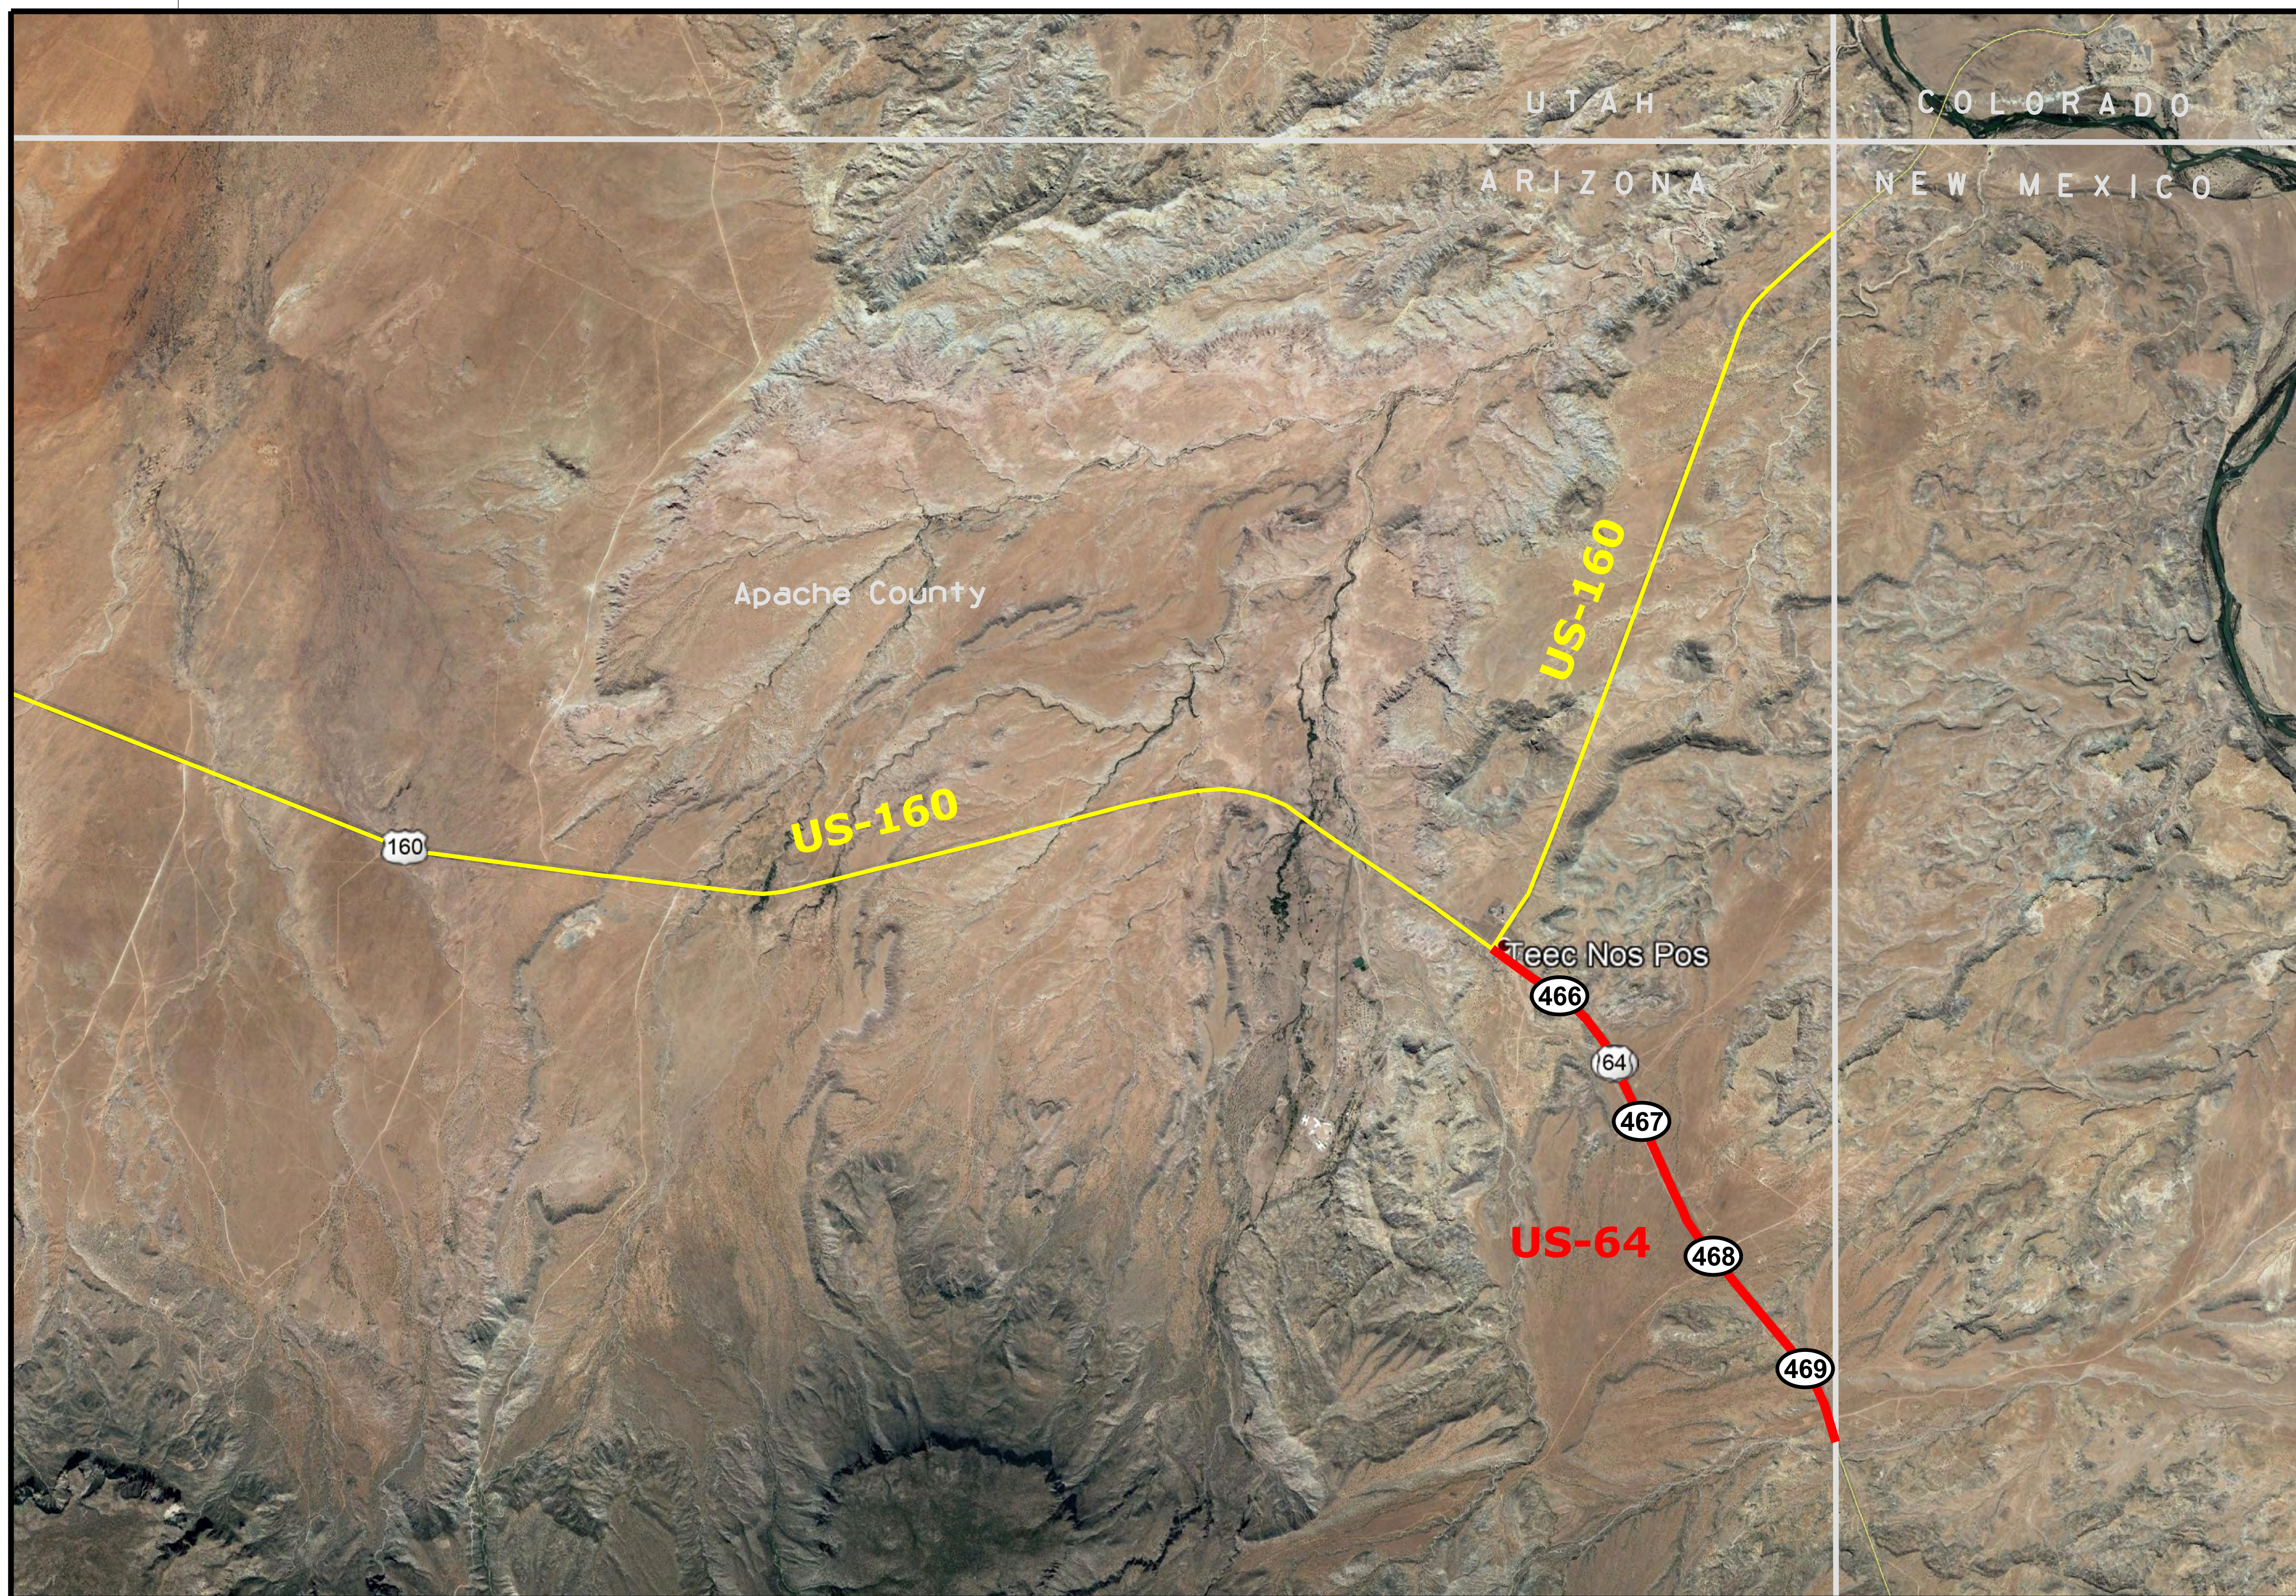

Contact Us

Click on MilePost numbers
to view Plans Index sheets

xx Mile Post Numbers

US 64

Mile Post: 465.4 - 469.6

APACHE COUNTY

[Contact Us](#)

Click in colored box to view Plans/Maps
 (xx) Mile Post Number

Right Of Way Index Map	ROUTE US 64	MILEPOST 465.40 - 469.57
HIGHWAY NAME TEEC Nos Pos - State Line Hwy.		