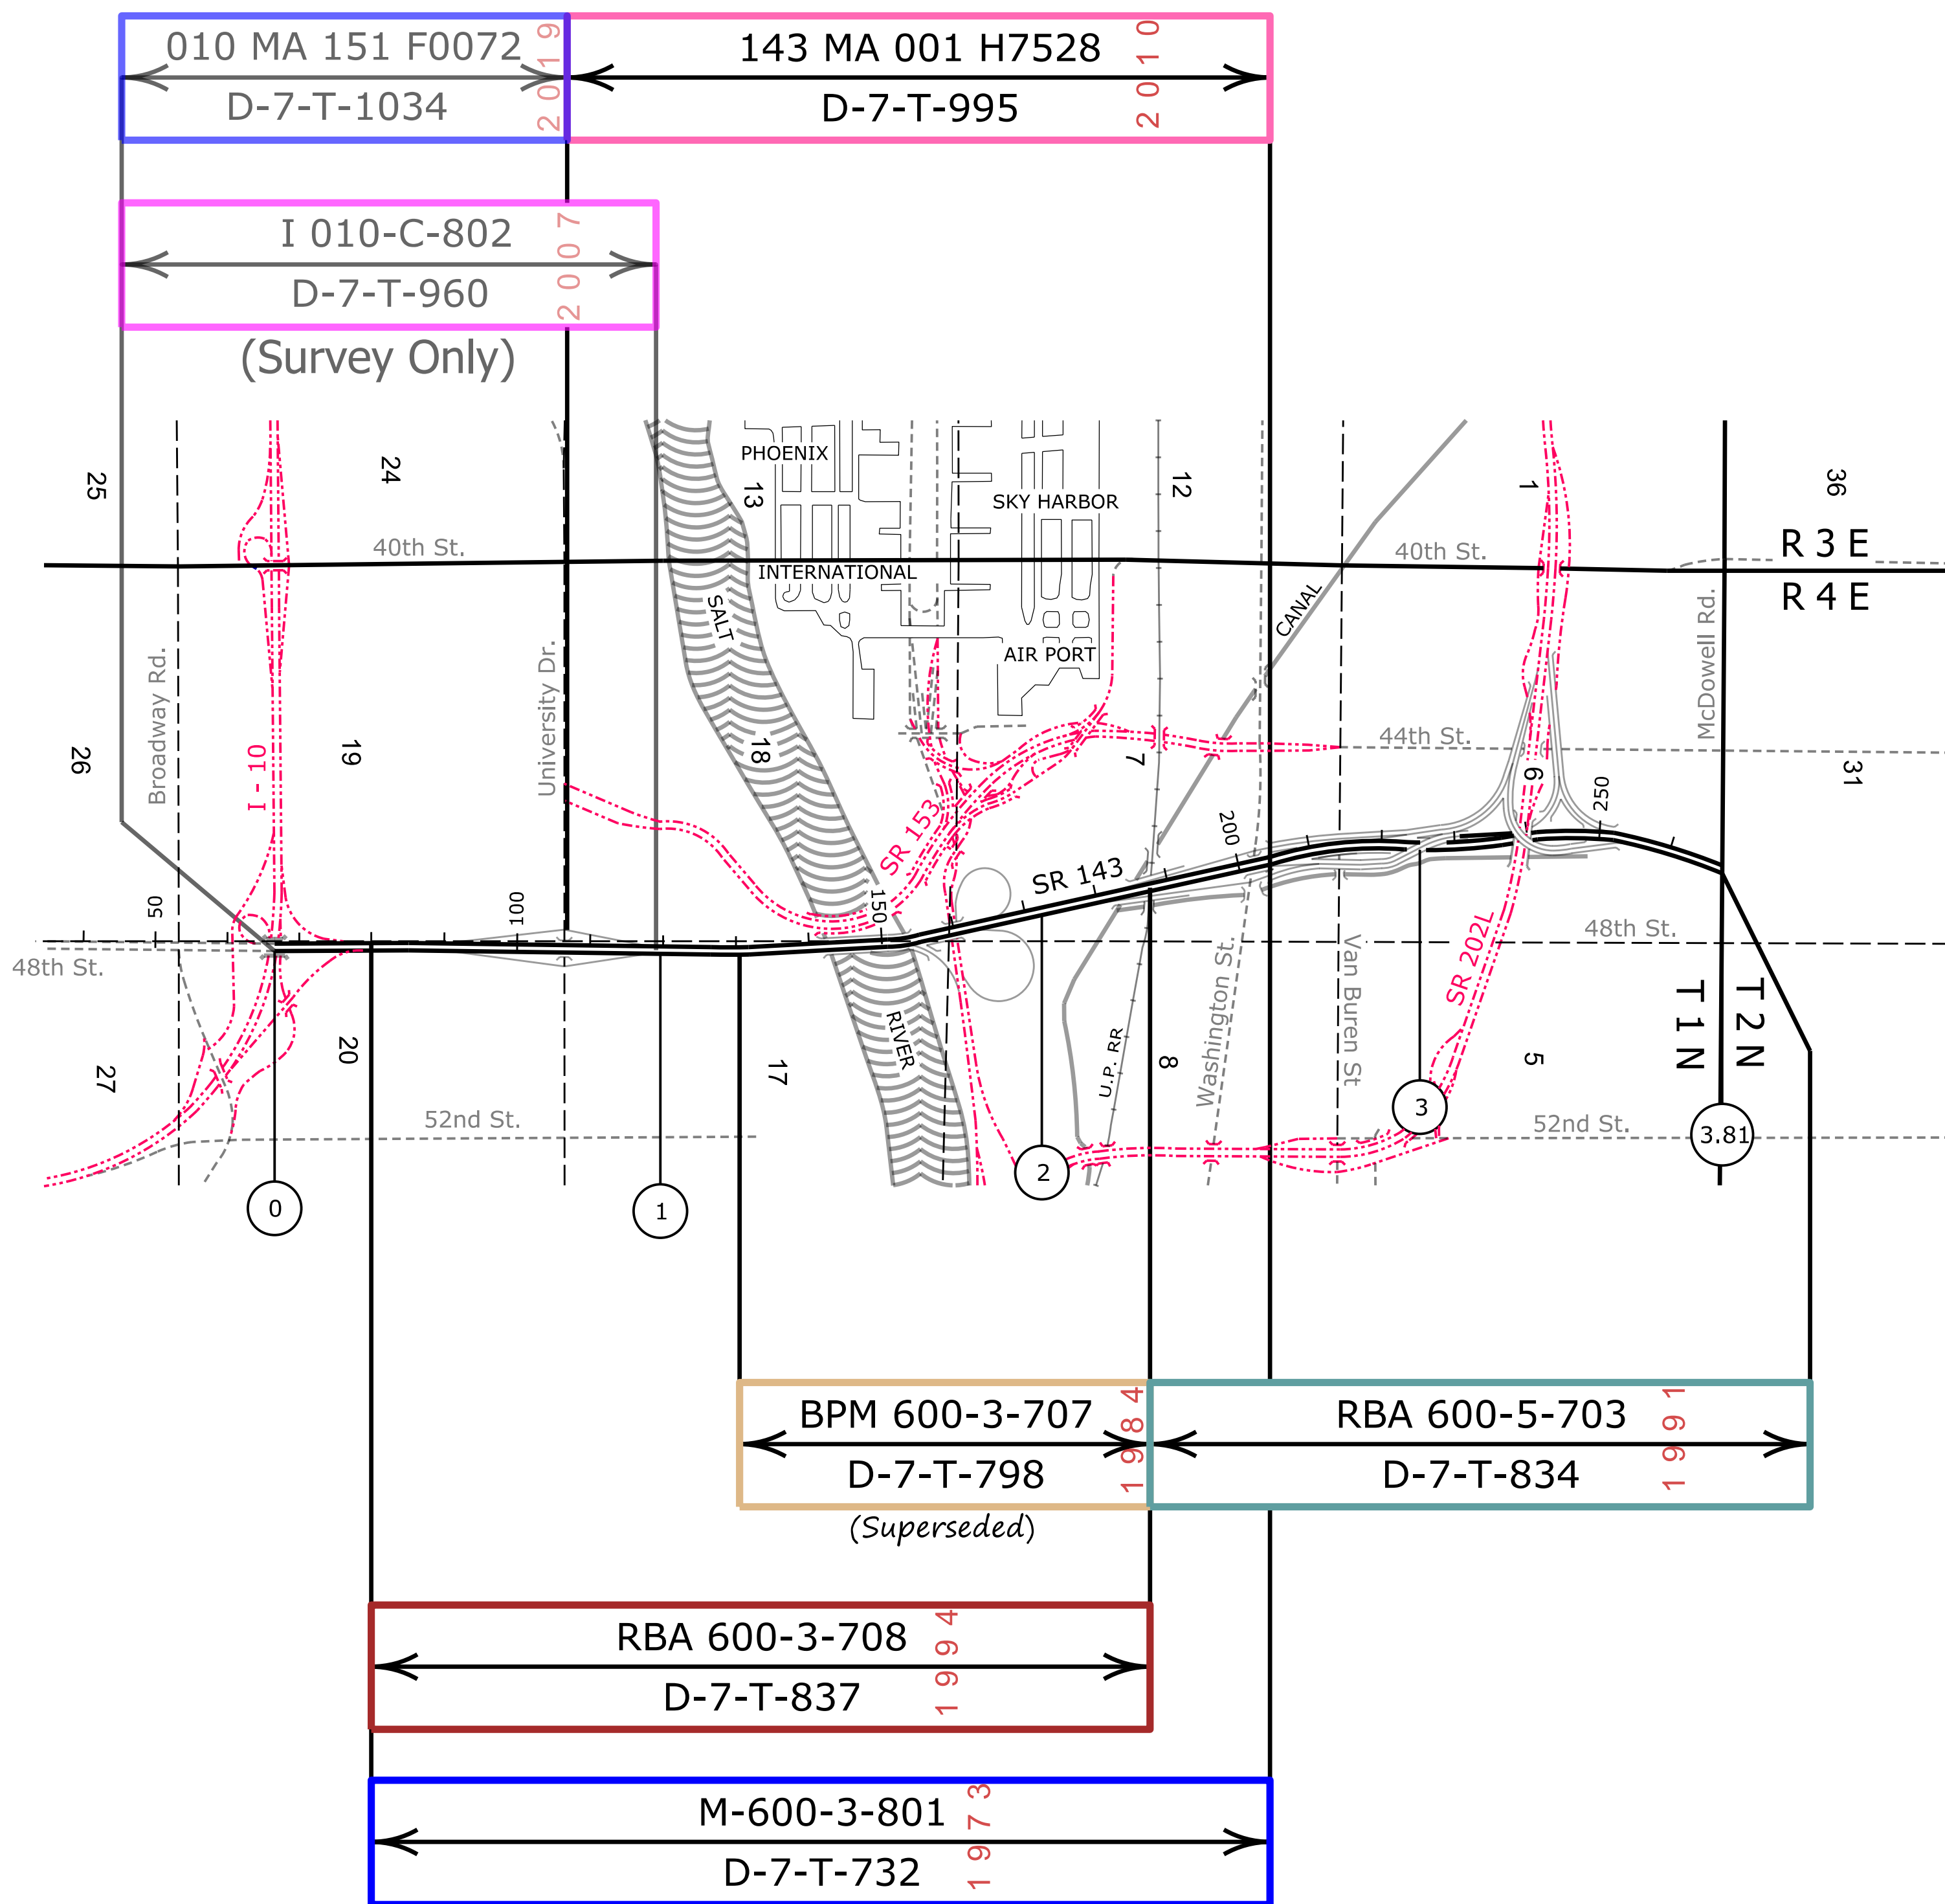

[Click on MilePost numbers to view Plans Index sheets](#)

xx Mile Post Numbers

SR 143

Mile Post: 0 to 3.8

MARICOPA COUNTY

[Contact Us](#)

Click in colored box to view Plans/Maps
 (xx) Mile Post Number

Right Of Way Index Map	ROUTE SR 143	MILEPOST 0.00 - 3.81
HIGHWAY NAME Hohokam Express Way		