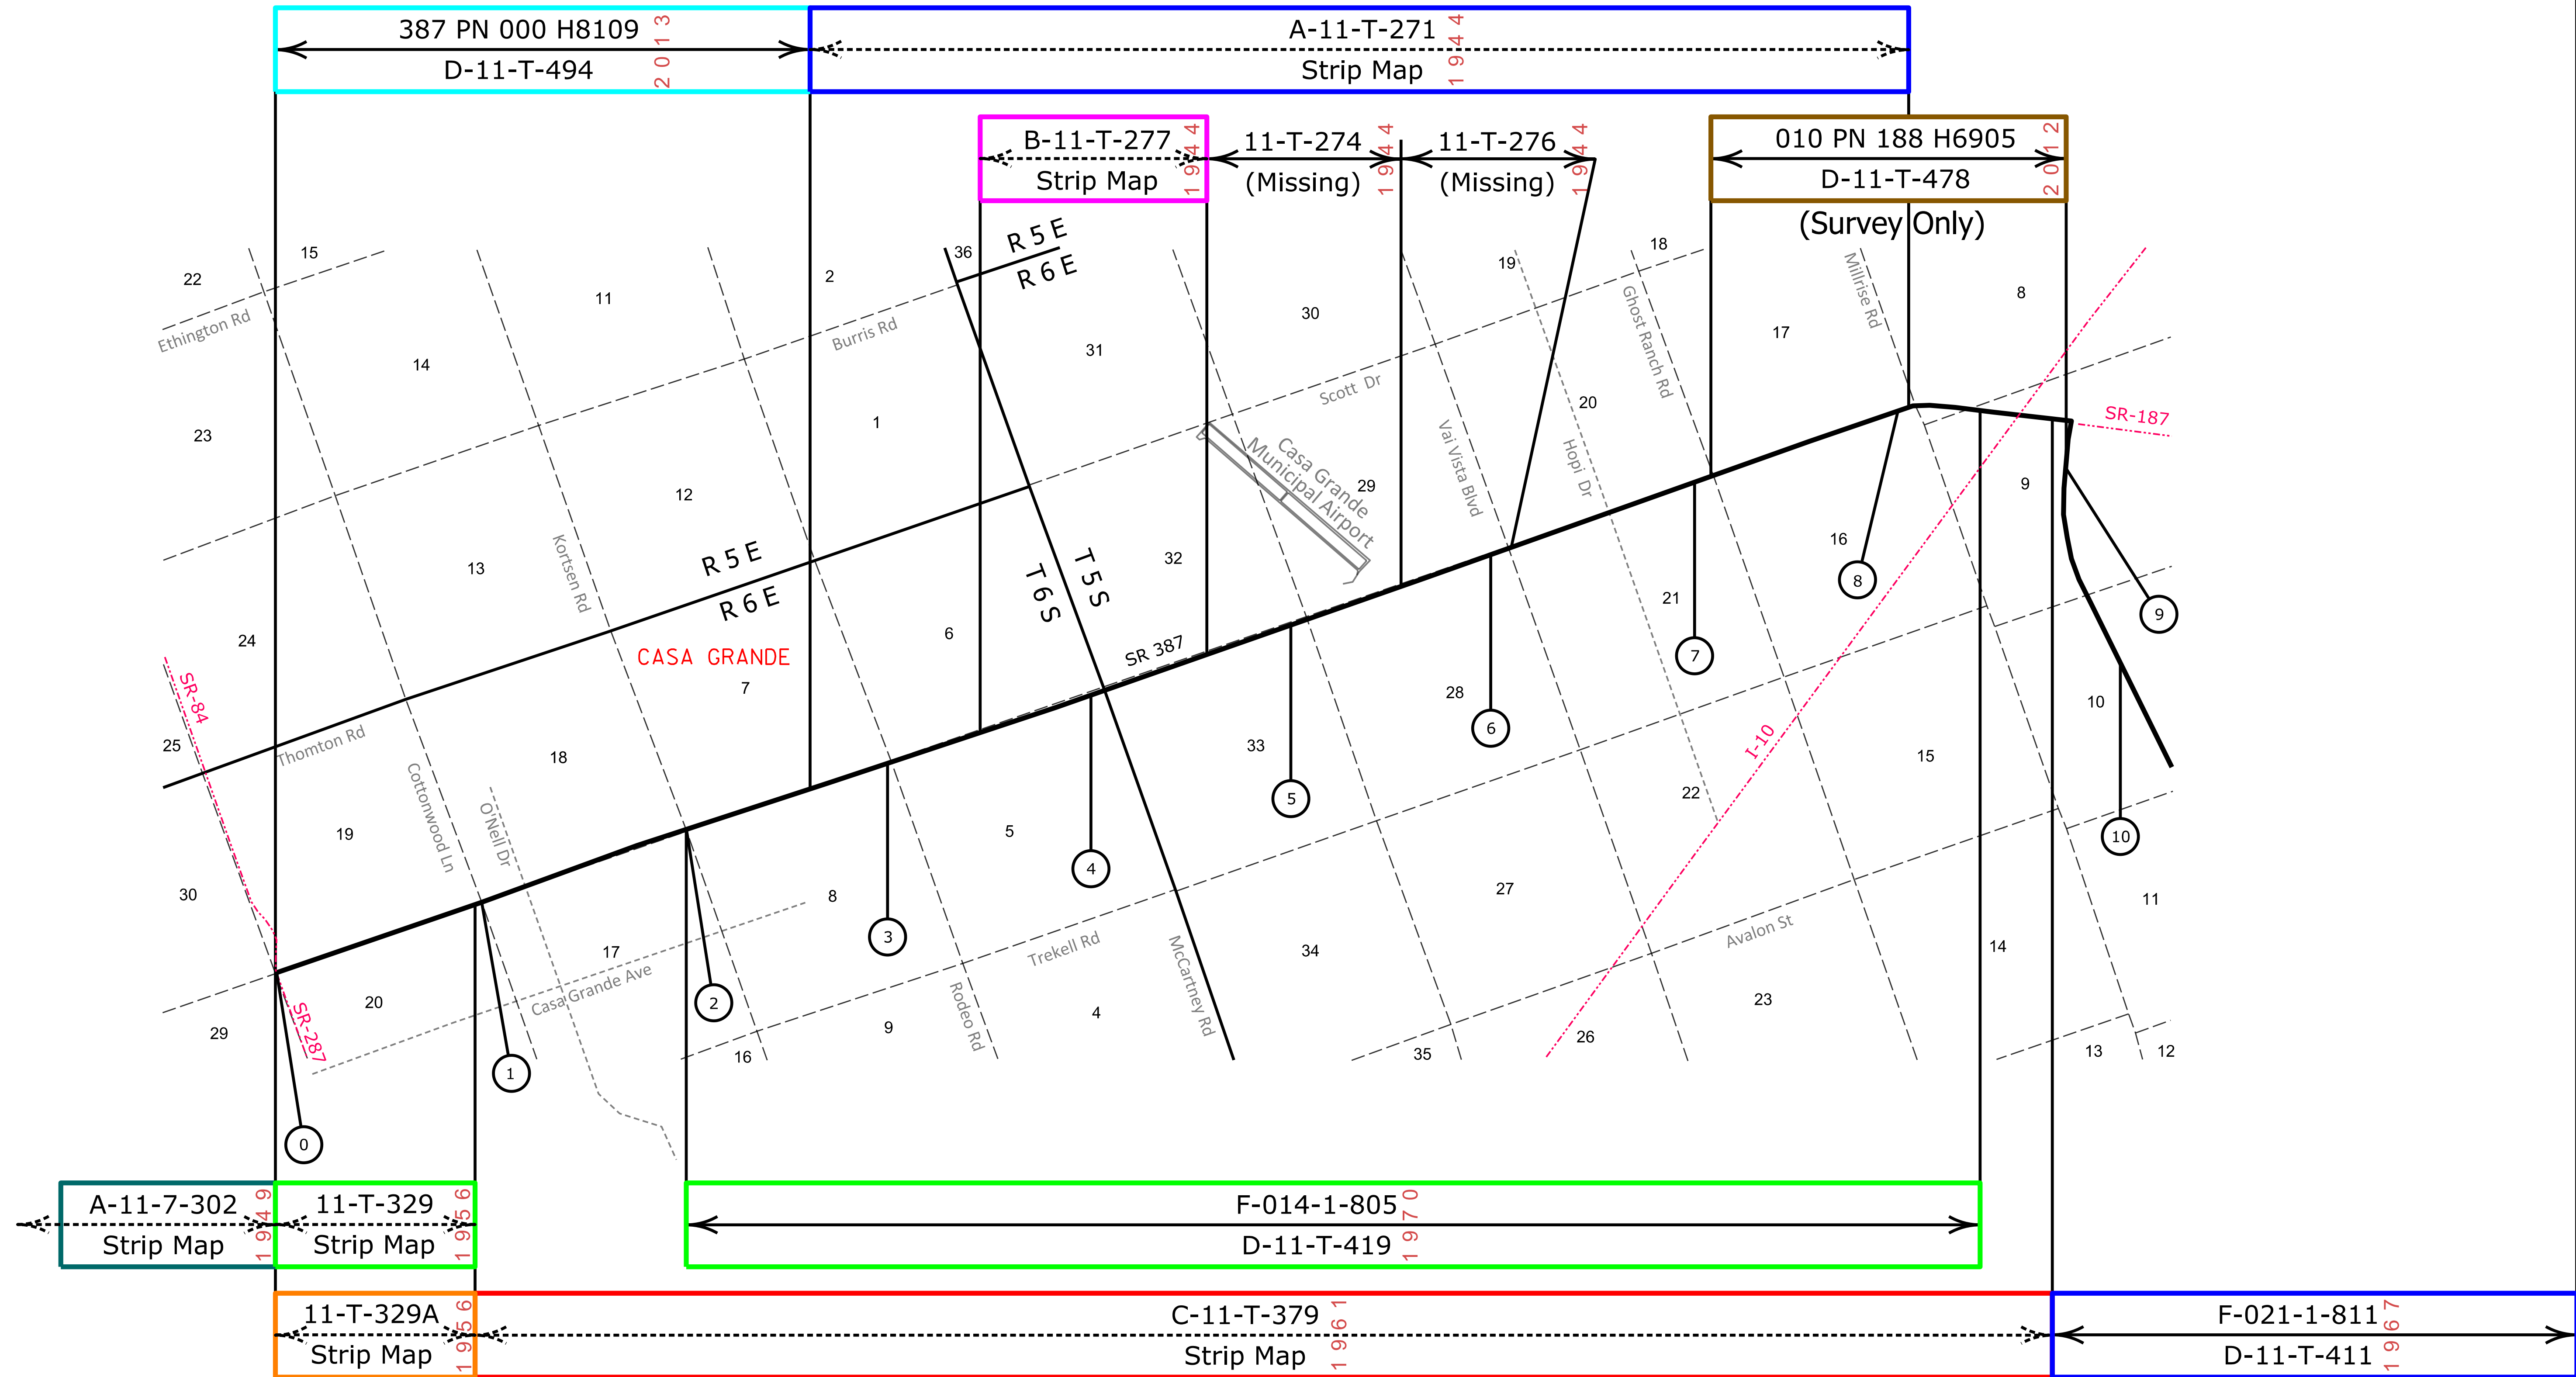

Contact Us

Click on MilePost numbers to view Plans Index sheets

xx Mile Post Numbers

SR 387

Mile Post: 0 - 16

PINAL COUNTY

(Survey Only)

[Contact Us](#)

Click in colored box
to view Plans/Maps
⊙ Mile Post Number

Right Of Way Index Map	ROUTE SR 387	MILEPOST 0 - 10
HIGHWAY NAME Casa Grande - I-10 - Coolidge Hwy		

PINAL COUNTY

[Contact Us](#)

Click in colored box to view Plans/Maps
ⓧ Mile Post Number

Right Of Way Index Map	ROUTE SR 387	MILEPOST 10 - 16
HIGHWAY NAME Casa Grande - I-10 - Coolidge Hwy		