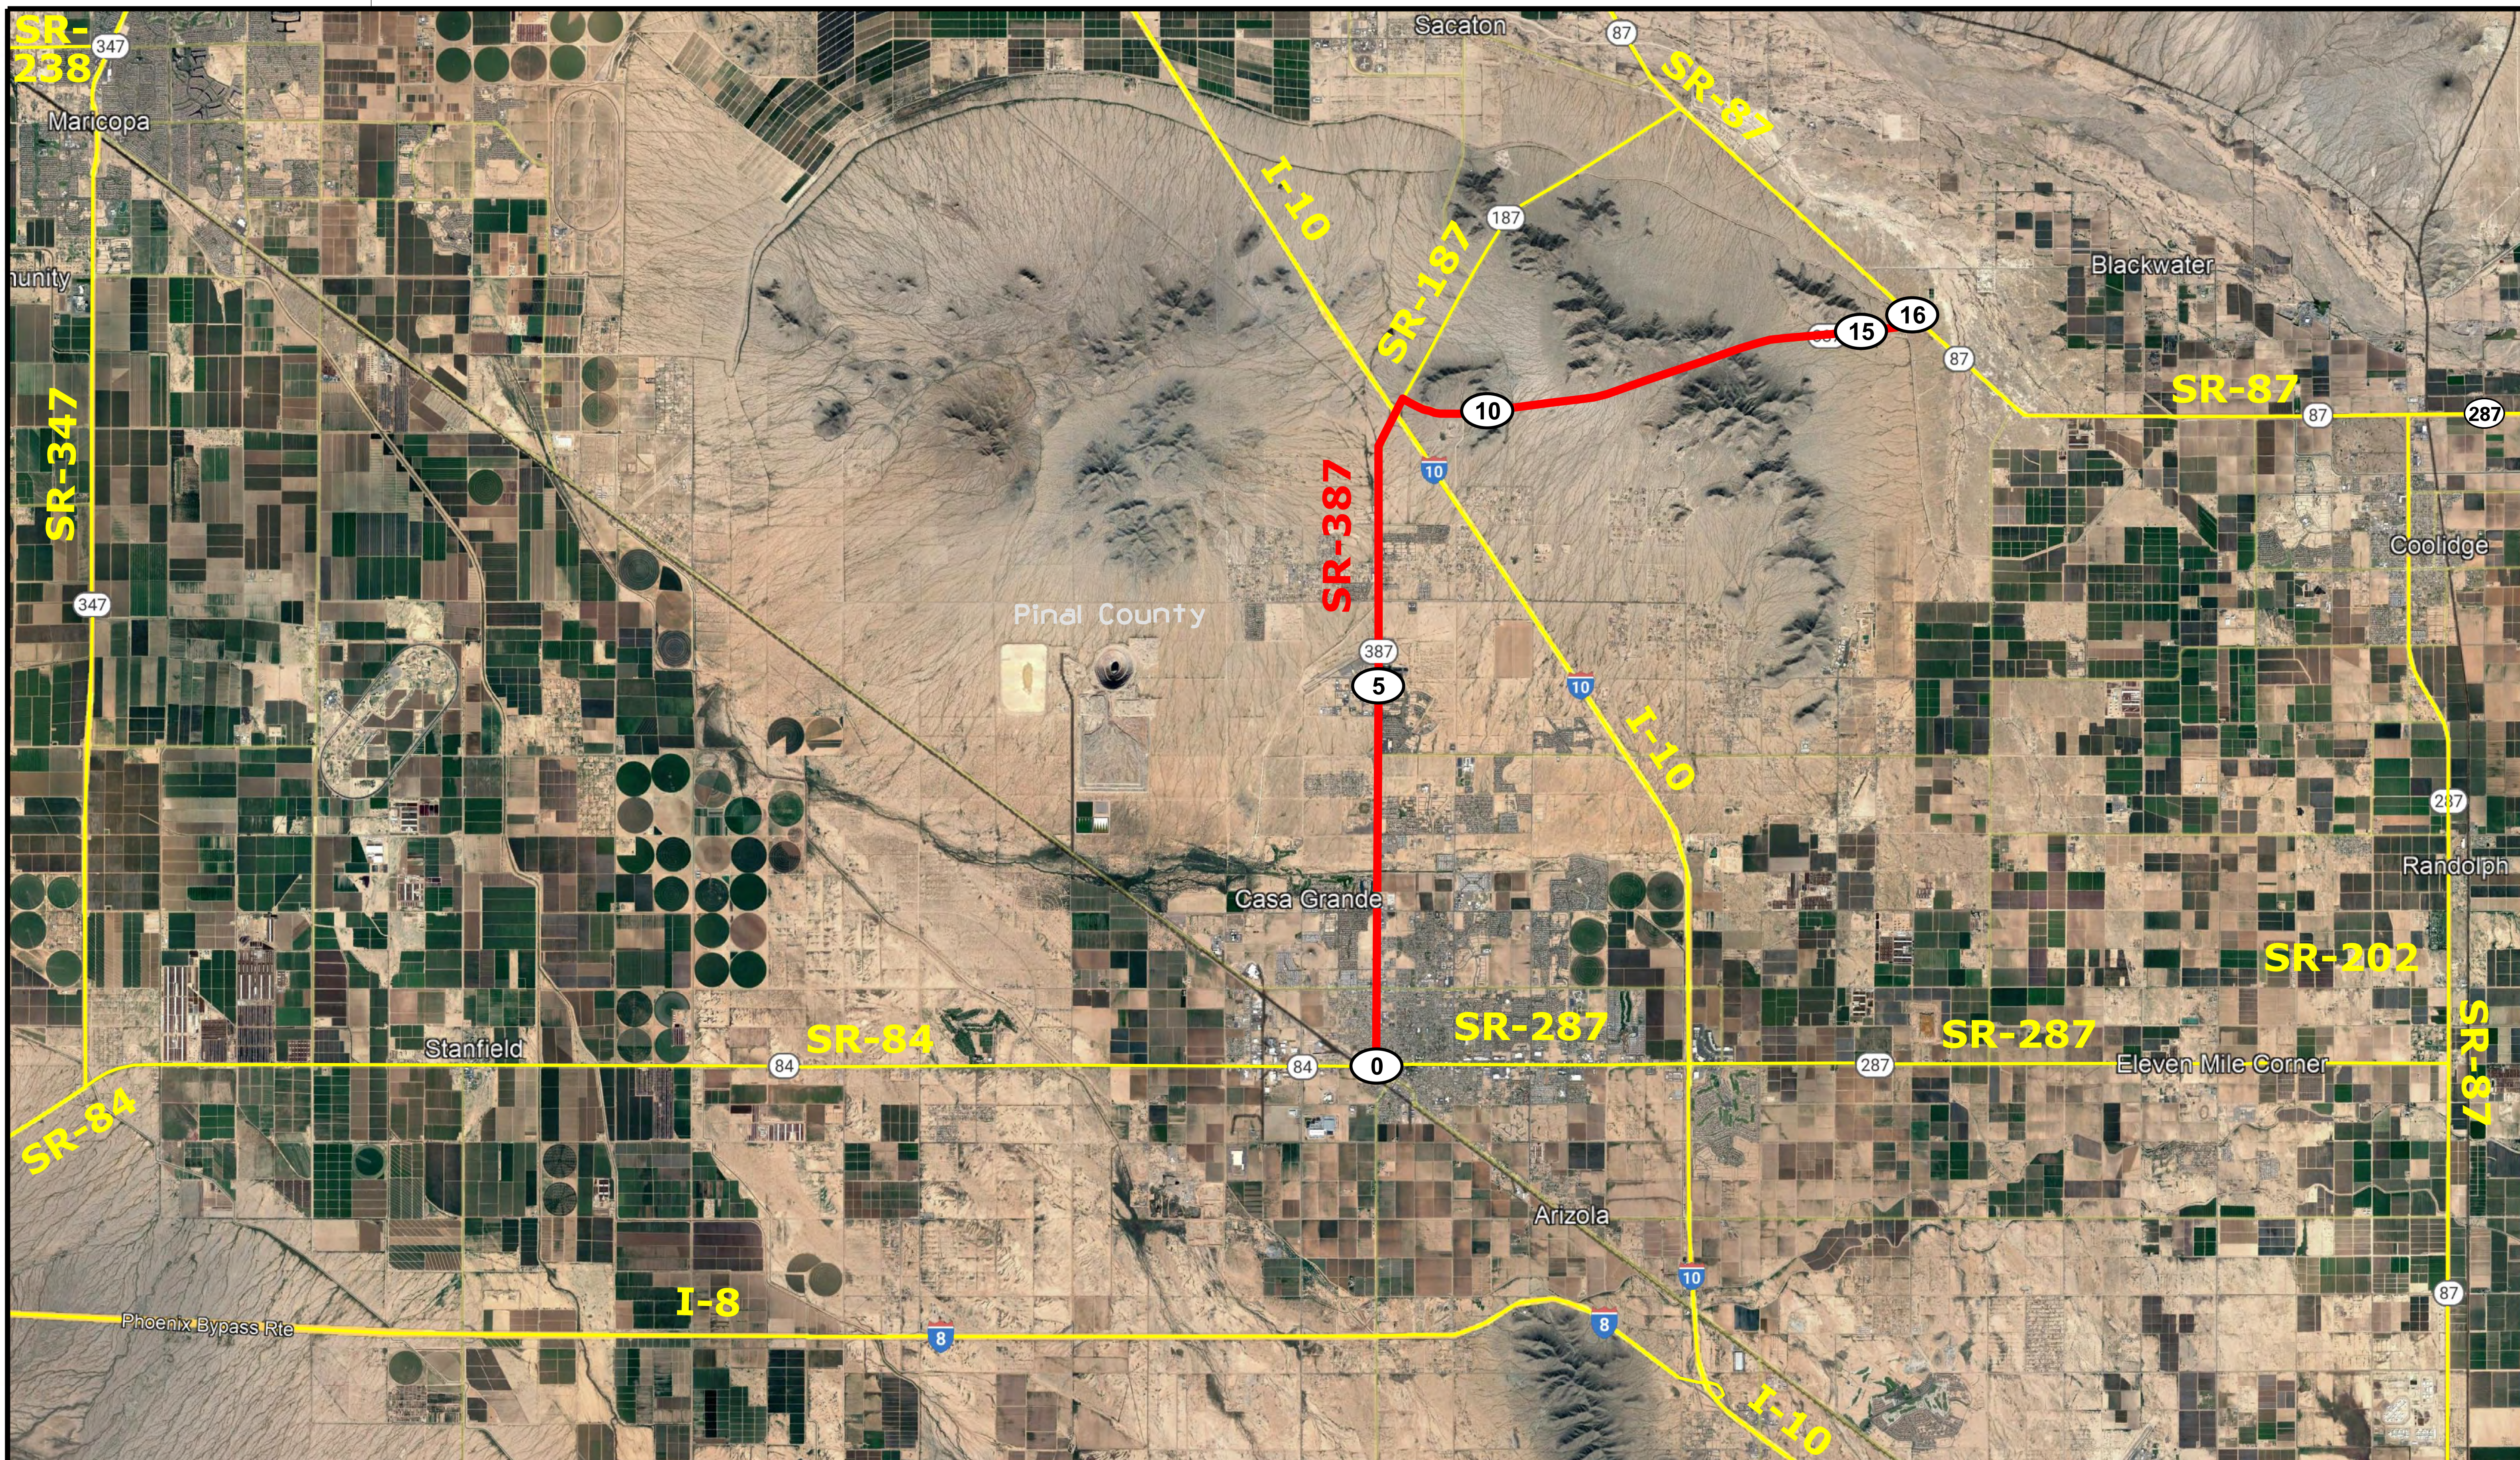

Contact Us

Click on MilePost numbers to view Plans Index sheets

xx Mile Post Numbers

SR 387

Mile Post: 0 - 16

PINAL COUNTY

(Survey Only)

[Contact Us](#)

Click in colored box
to view Plans/Maps
⊙ Mile Post Number

Right Of Way Index Map	ROUTE SR 387	MILEPOST 0 - 10
HIGHWAY NAME Casa Grande - I-10 - Coolidge Hwy		

PINAL COUNTY

[Contact Us](#)

Click in colored box to view Plans/Maps
ⓧ Mile Post Number

Right Of Way Index Map	ROUTE SR 387	MILEPOST 10 - 16
HIGHWAY NAME Casa Grande - I-10 - Coolidge Hwy		