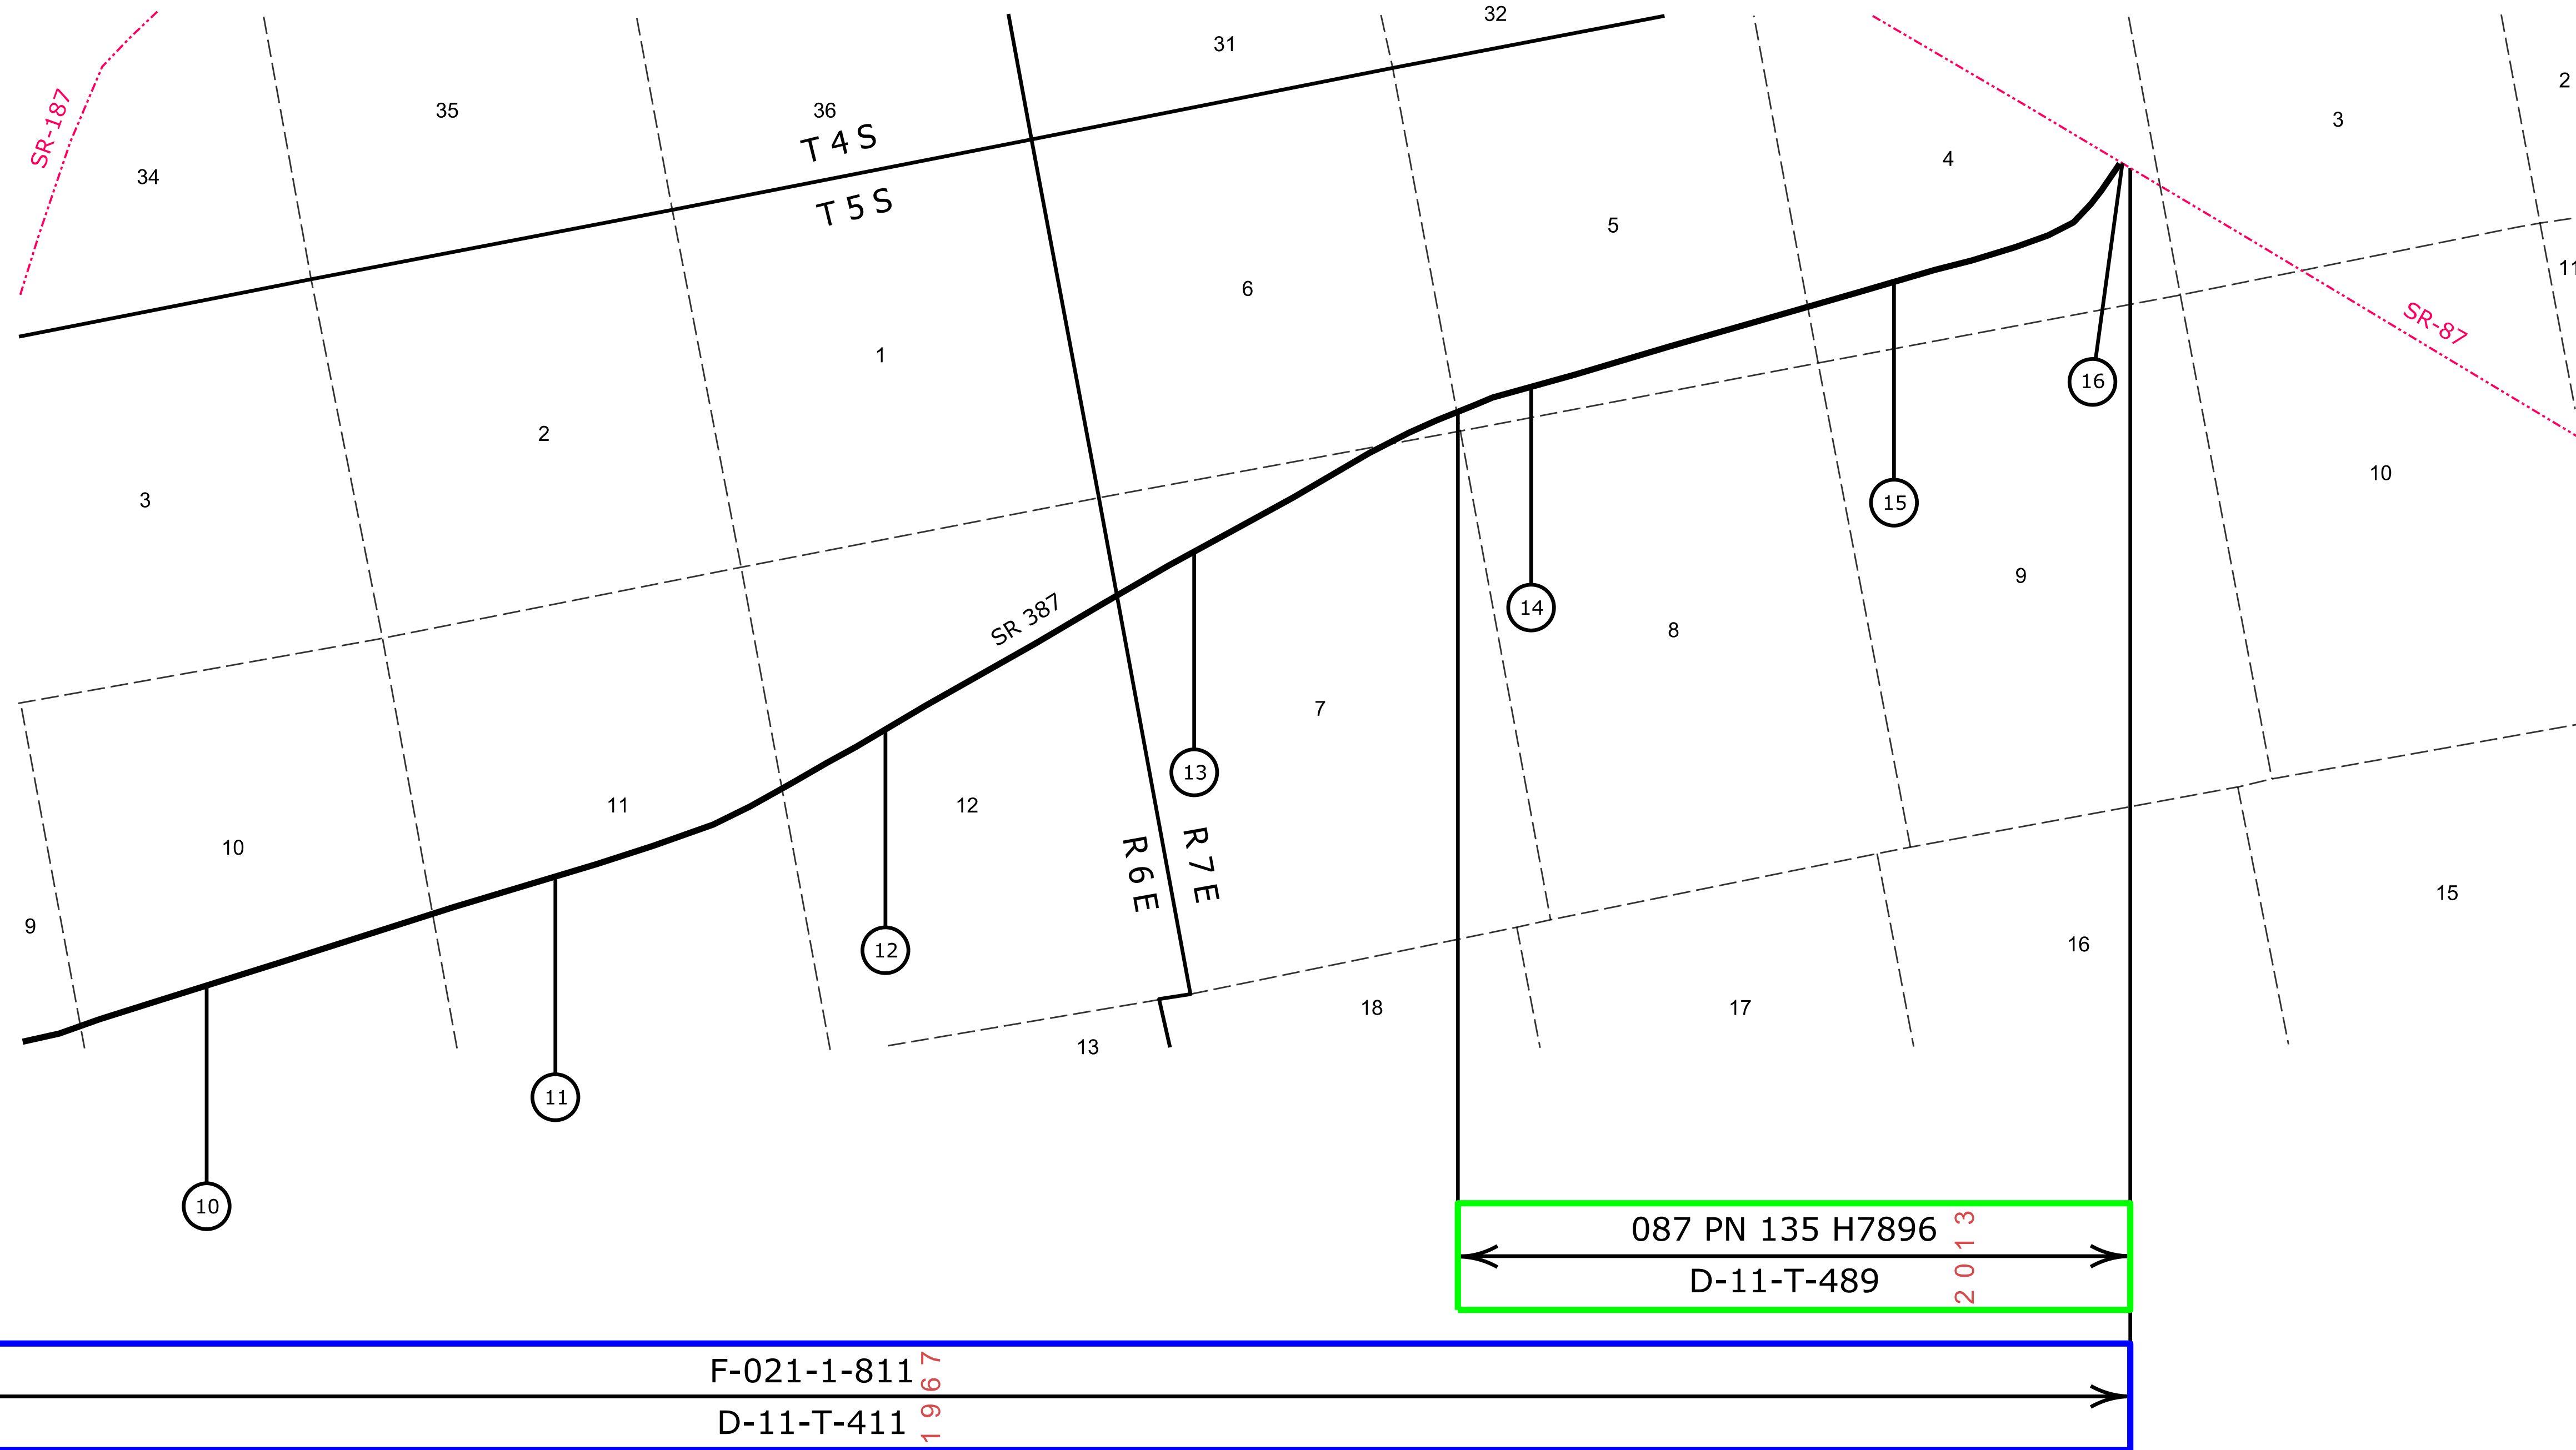

Contact Us

Click on MilePost numbers to view Plans Index sheets

xx Mile Post Numbers

SR 387

Mile Post: 0 - 16

PINAL COUNTY

(Survey Only)

[Contact Us](#)

Click in colored box
to view Plans/Maps
⊙ Mile Post Number

Right Of Way Index Map	ROUTE SR 387	MILEPOST 0 - 10
HIGHWAY NAME Casa Grande - I-10 - Coolidge Hwy		

PINAL COUNTY

[Contact Us](#)

Click in colored box to view Plans/Maps
ⓧ Mile Post Number

Right Of Way Index Map	ROUTE SR 387	MILEPOST 10 - 16
HIGHWAY NAME Casa Grande - I-10 - Coolidge Hwy		