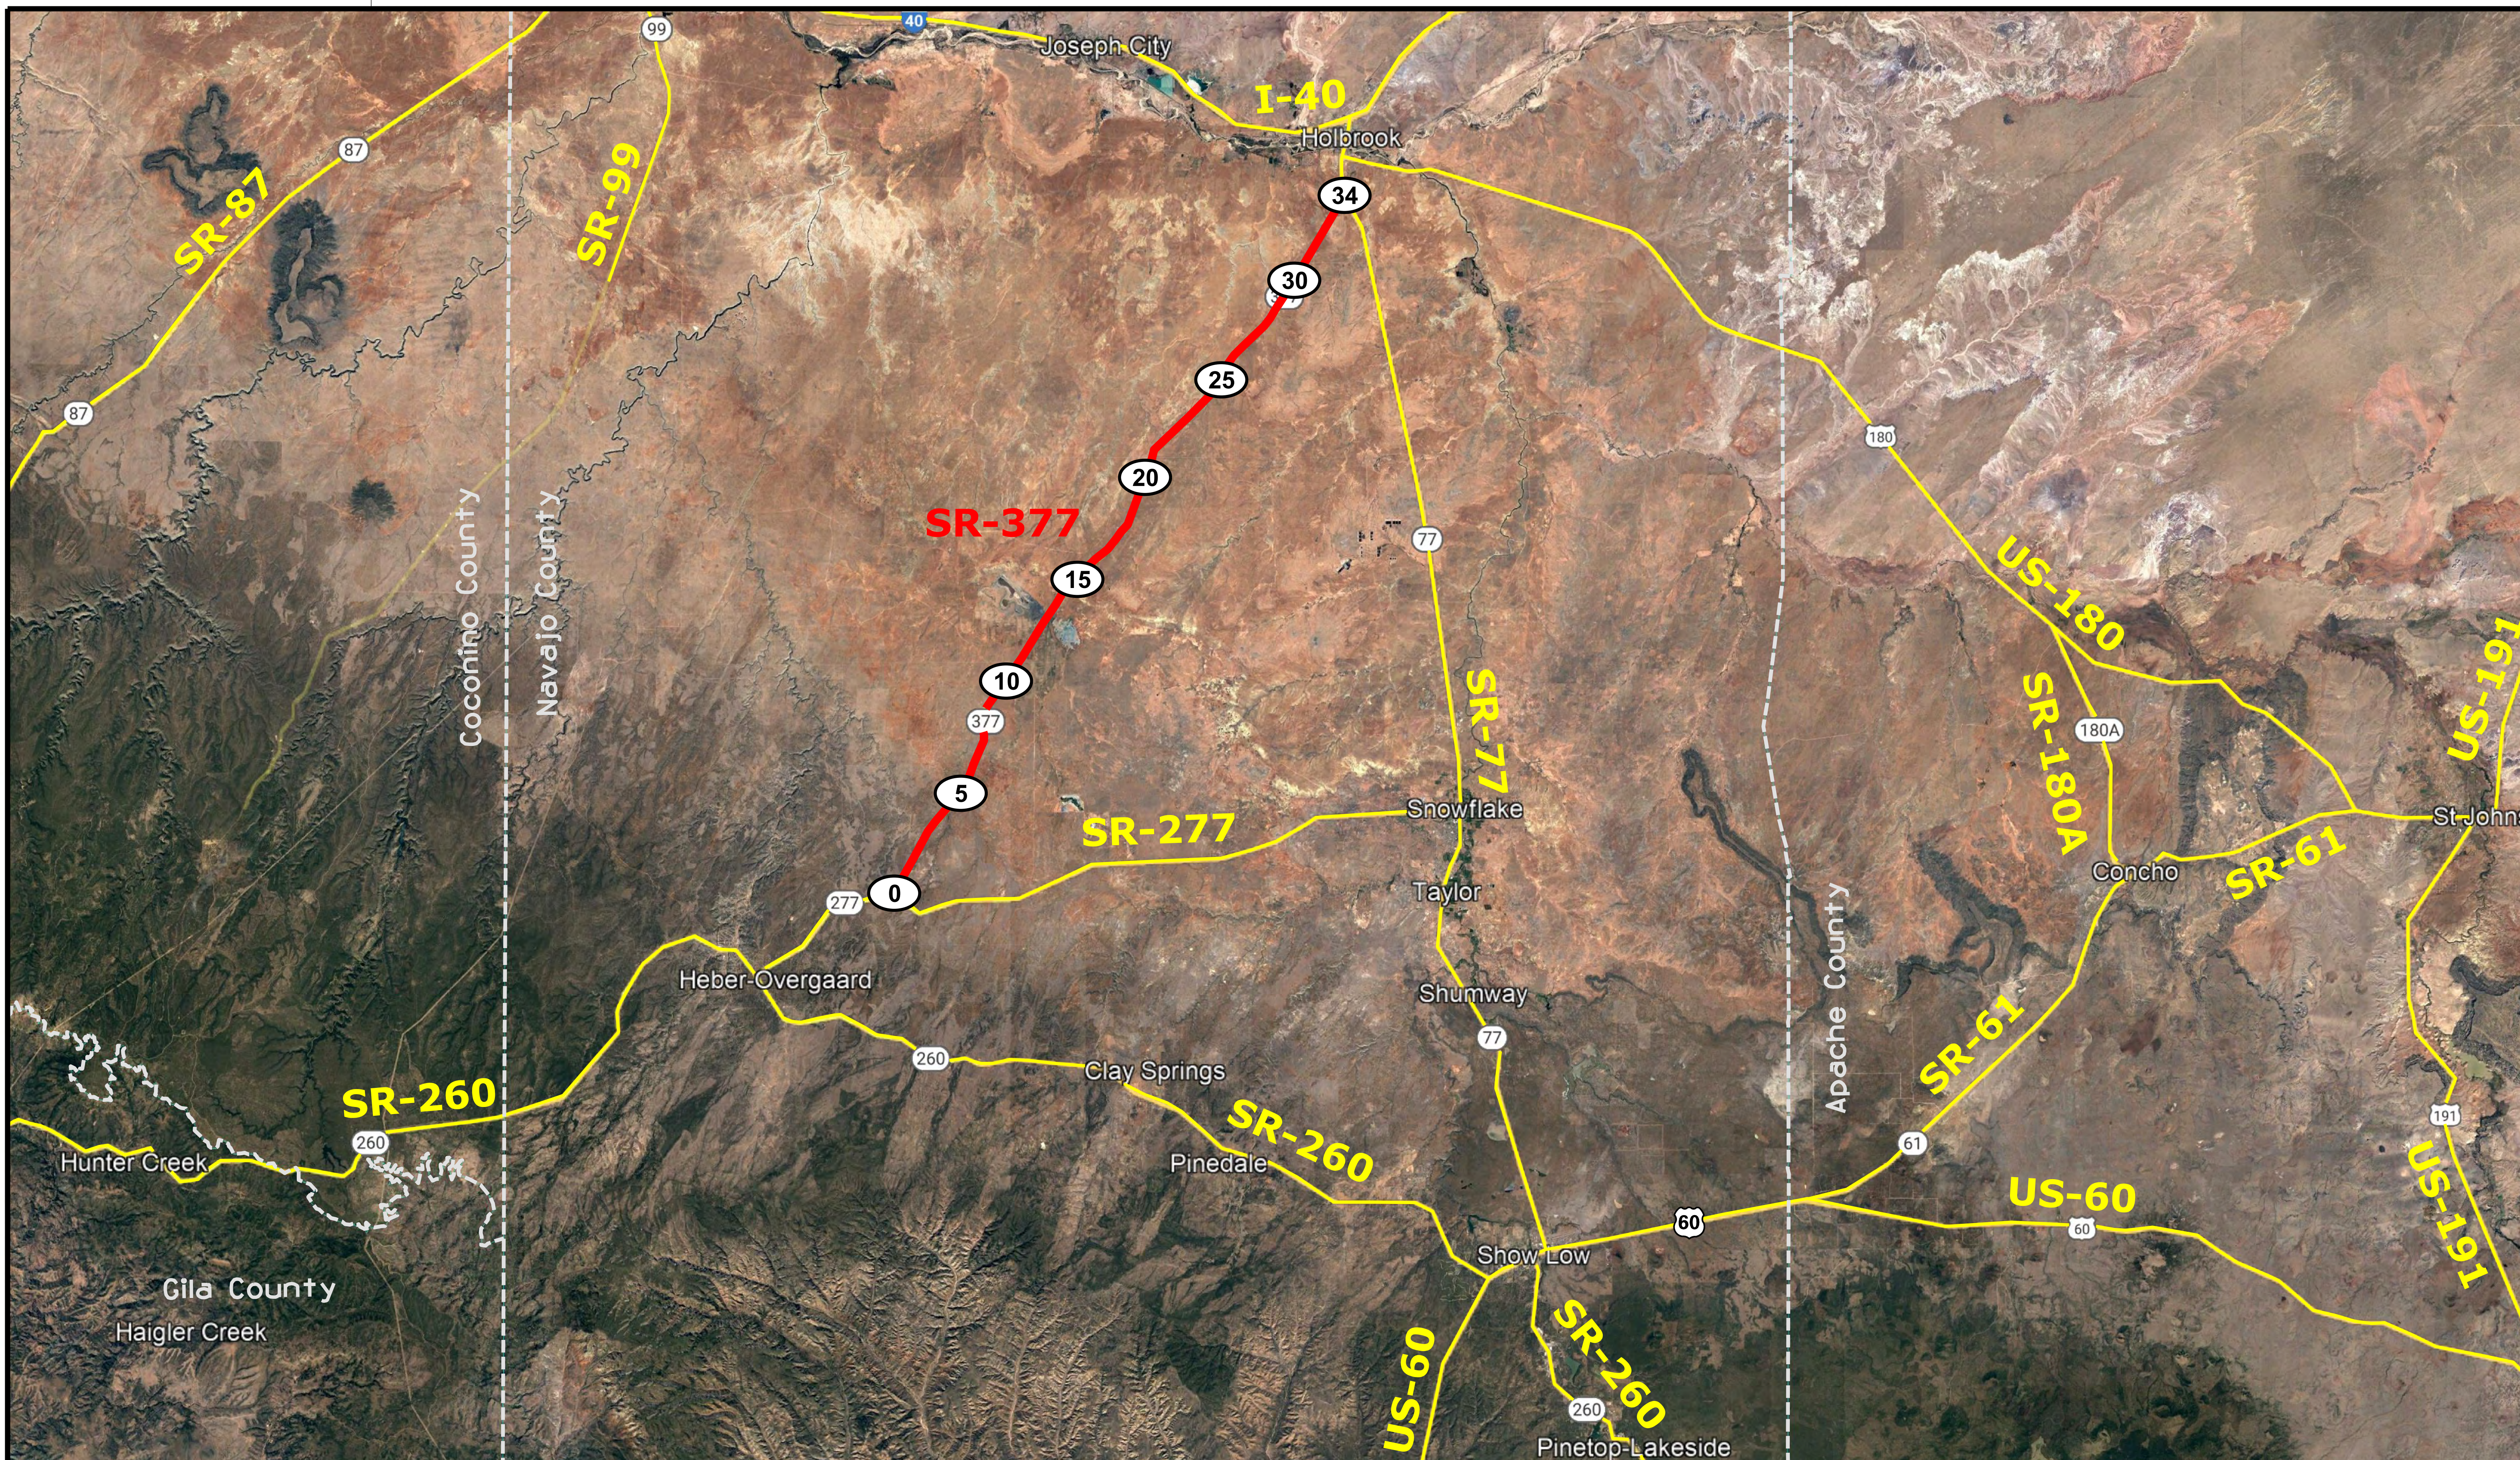

# SR 377

Mile Post: 0 - 34

Click in colored box  
to view Plans/Maps  
ⓧ Mile Post Number

Right Of Way Index Map	ROUTE SR 377	MILEPOST 10 - 20
HIGHWAY NAME Heber - Holbrook Hwy.		

# NAVAJO COUNTY

[Contact Us](#)

Click in colored box to view Plans/Maps  
(xx) Mile Post Number

Right Of Way Index Map	ROUTE SR 377	MILEPOST 20 - 30
HIGHWAY NAME Heber - Holbrook Hwy.		

NAVAJO COUNTY

[Contact Us](#)

Click in colored box  
to view Plans/Maps  
Ⓧ Mile Post Number

Right Of Way Index Map	ROUTE SR 377	MILEPOST 30 - 34
HIGHWAY NAME Heber - Holbrook Hwy.		