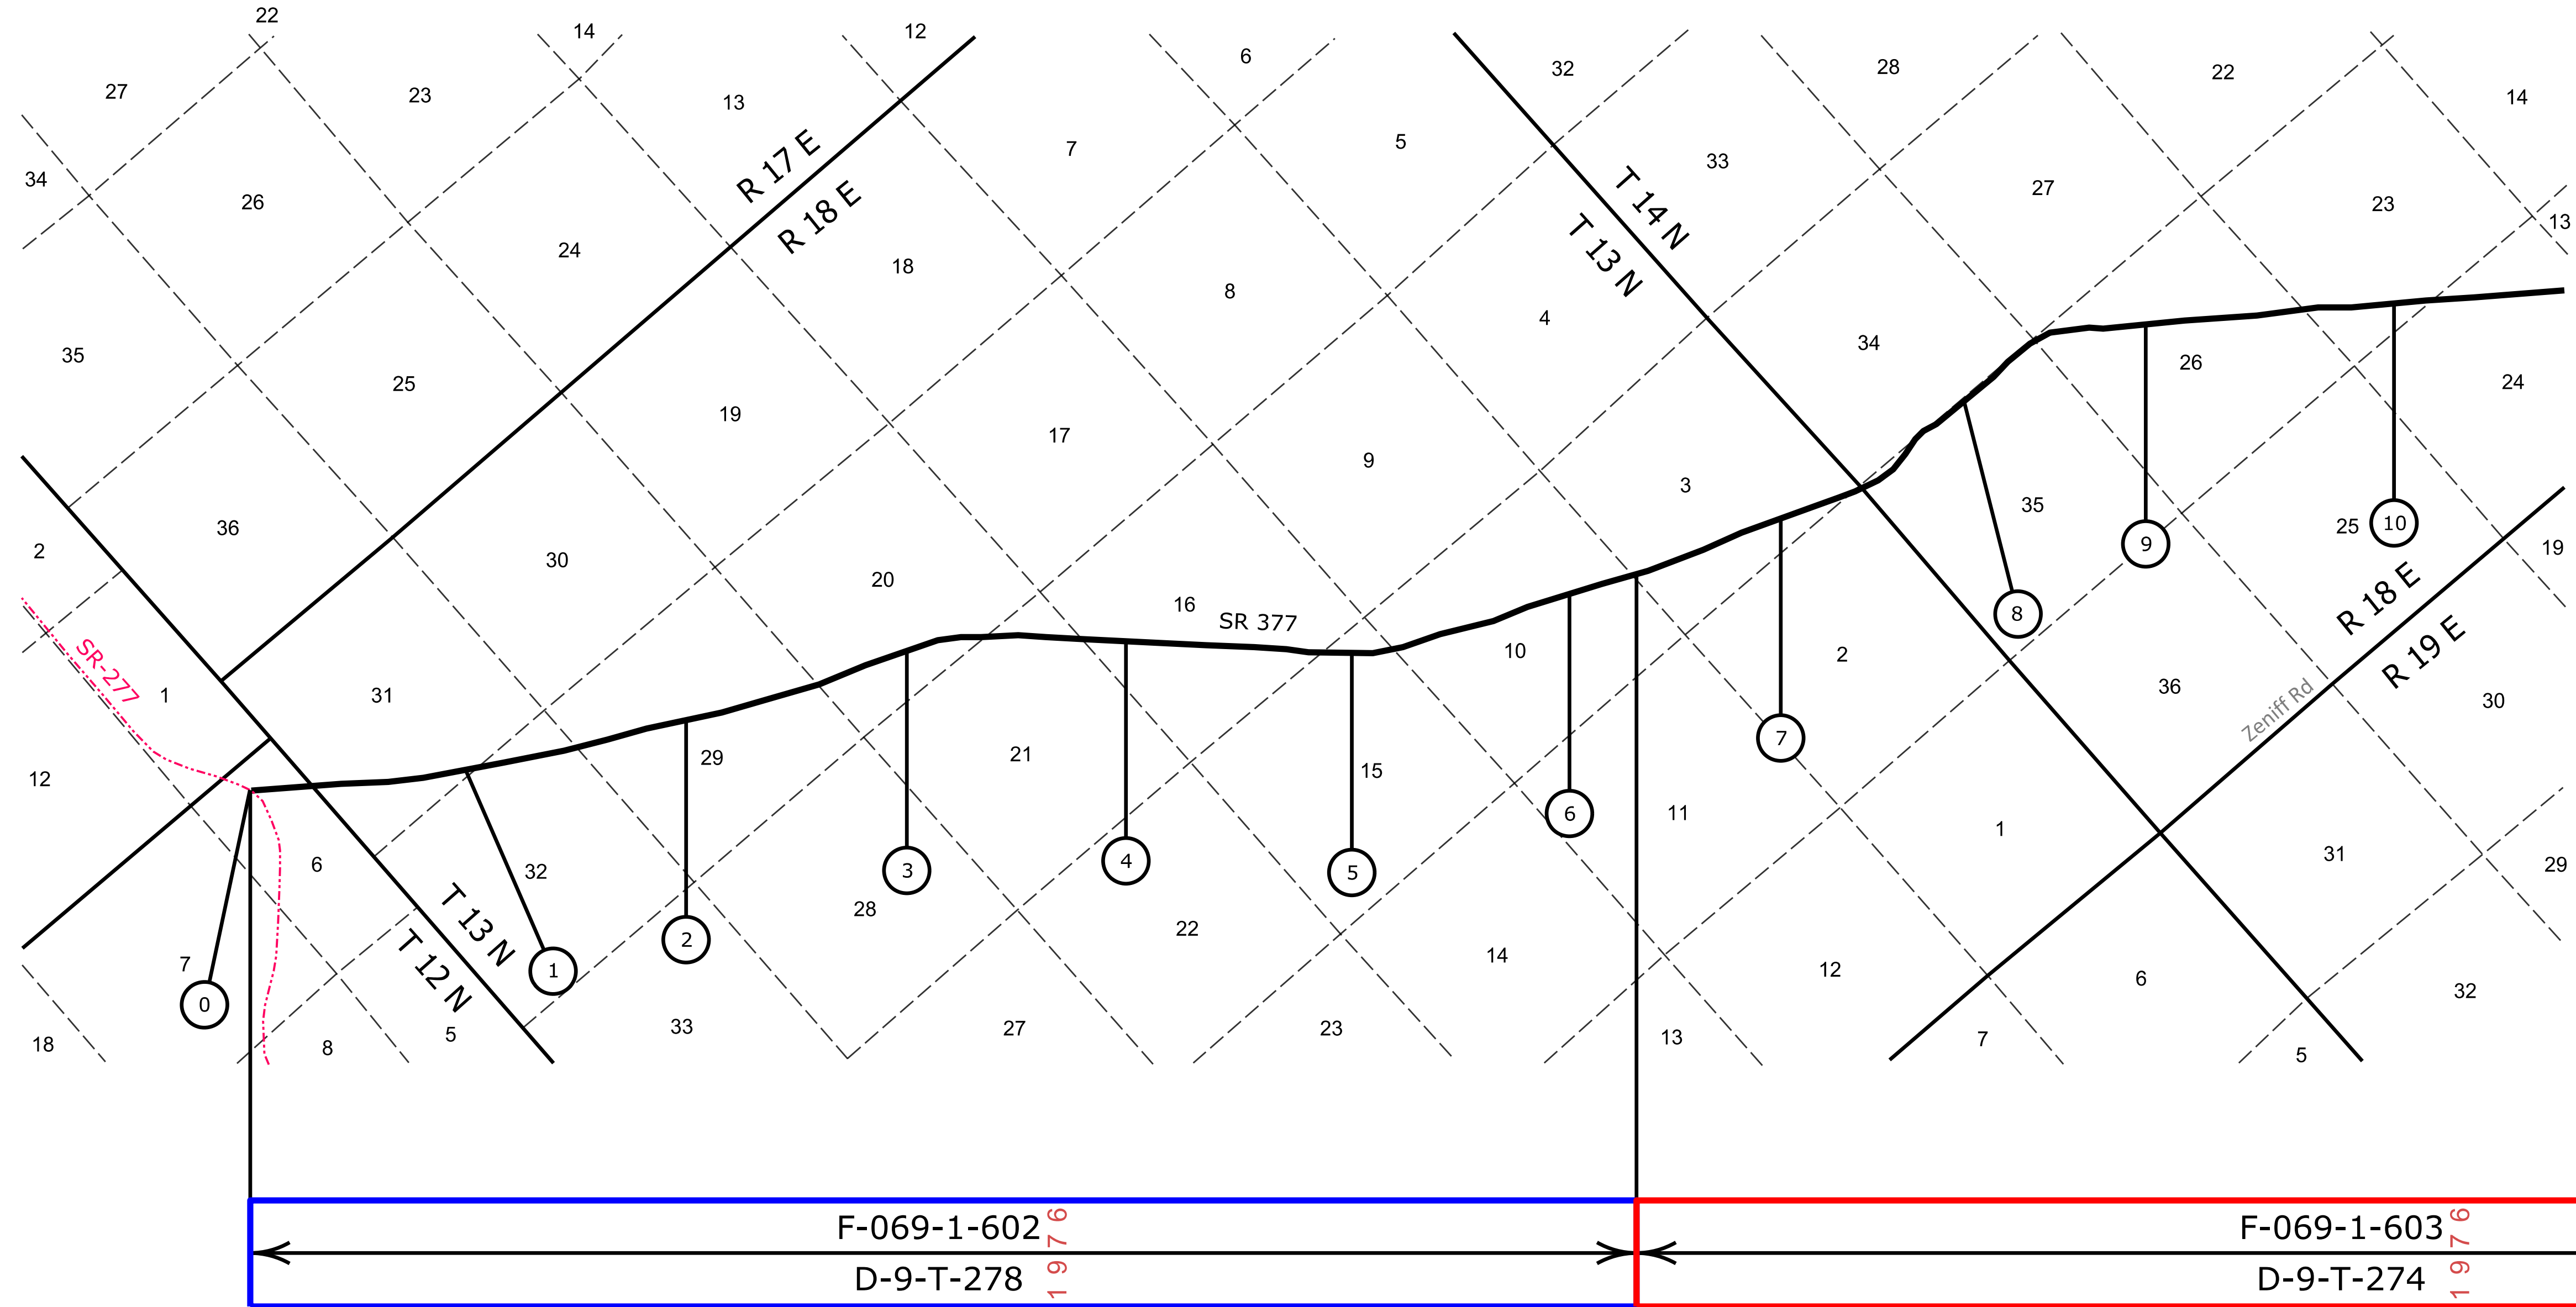

# SR 377

Mile Post: 0 - 34

# NAVAJO COUNTY

[Contact Us](#)

Click in colored box  
to view Plans/Maps  
ⓧ Mile Post Number

Right Of Way Index Map	ROUTE SR 377	MILEPOST 0 - 10
HIGHWAY NAME Heber - Holbrook Hwy.		

NAVAJO COUNTY

[Contact Us](#)

Click in colored box  
to view Plans/Maps  
ⓧ Mile Post Number

Right Of Way Index Map	ROUTE SR 377	MILEPOST 10 - 20
HIGHWAY NAME Heber - Holbrook Hwy.		

Click in colored box  
to view Plans/Maps  
Ⓧ Mile Post Number

Right Of Way Index Map	ROUTE SR 377	MILEPOST 30 - 34
HIGHWAY NAME Heber - Holbrook Hwy.		