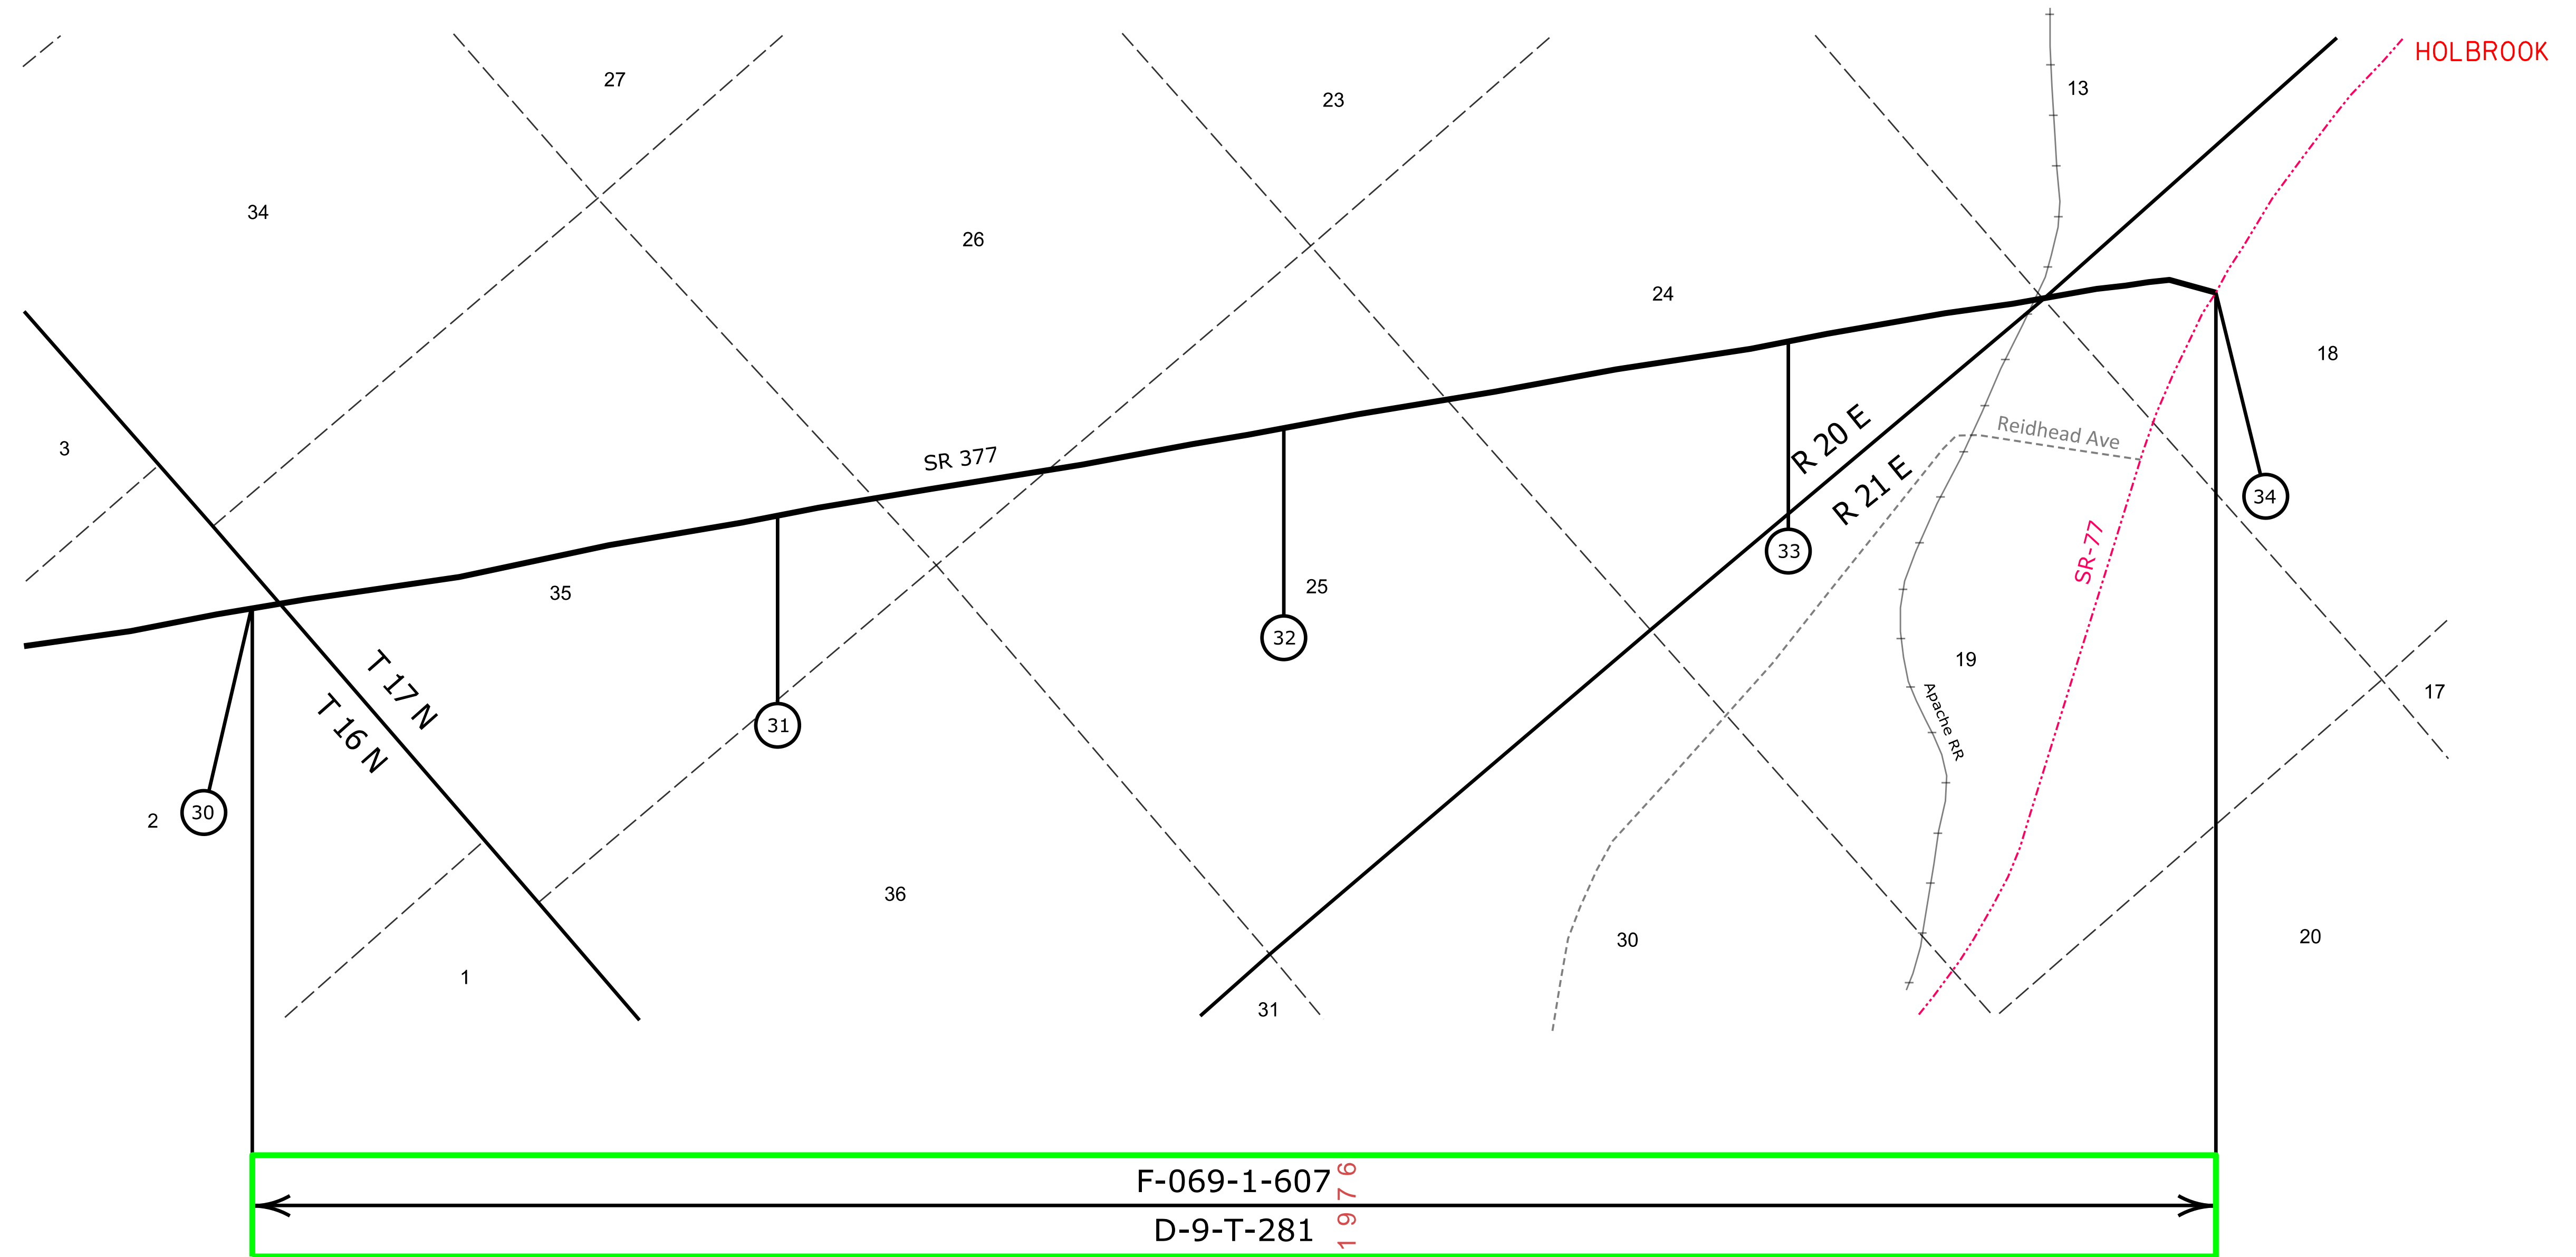

# SR 377

Mile Post: 0 - 34

Click in colored box  
to view Plans/Maps  
ⓧ Mile Post Number

Right Of Way Index Map	ROUTE SR 377	MILEPOST 10 - 20
HIGHWAY NAME Heber - Holbrook Hwy.		

# NAVAJO COUNTY

[Contact Us](#)

Click in colored box to view Plans/Maps  
(xx) Mile Post Number

Right Of Way Index Map	ROUTE SR 377	MILEPOST 20 - 30
HIGHWAY NAME Heber - Holbrook Hwy.		

NAVAJO COUNTY

[Contact Us](#)

Click in colored box  
to view Plans/Maps  
Ⓧ Mile Post Number

Right Of Way Index Map	ROUTE SR 377	MILEPOST 30 - 34
HIGHWAY NAME Heber - Holbrook Hwy.		