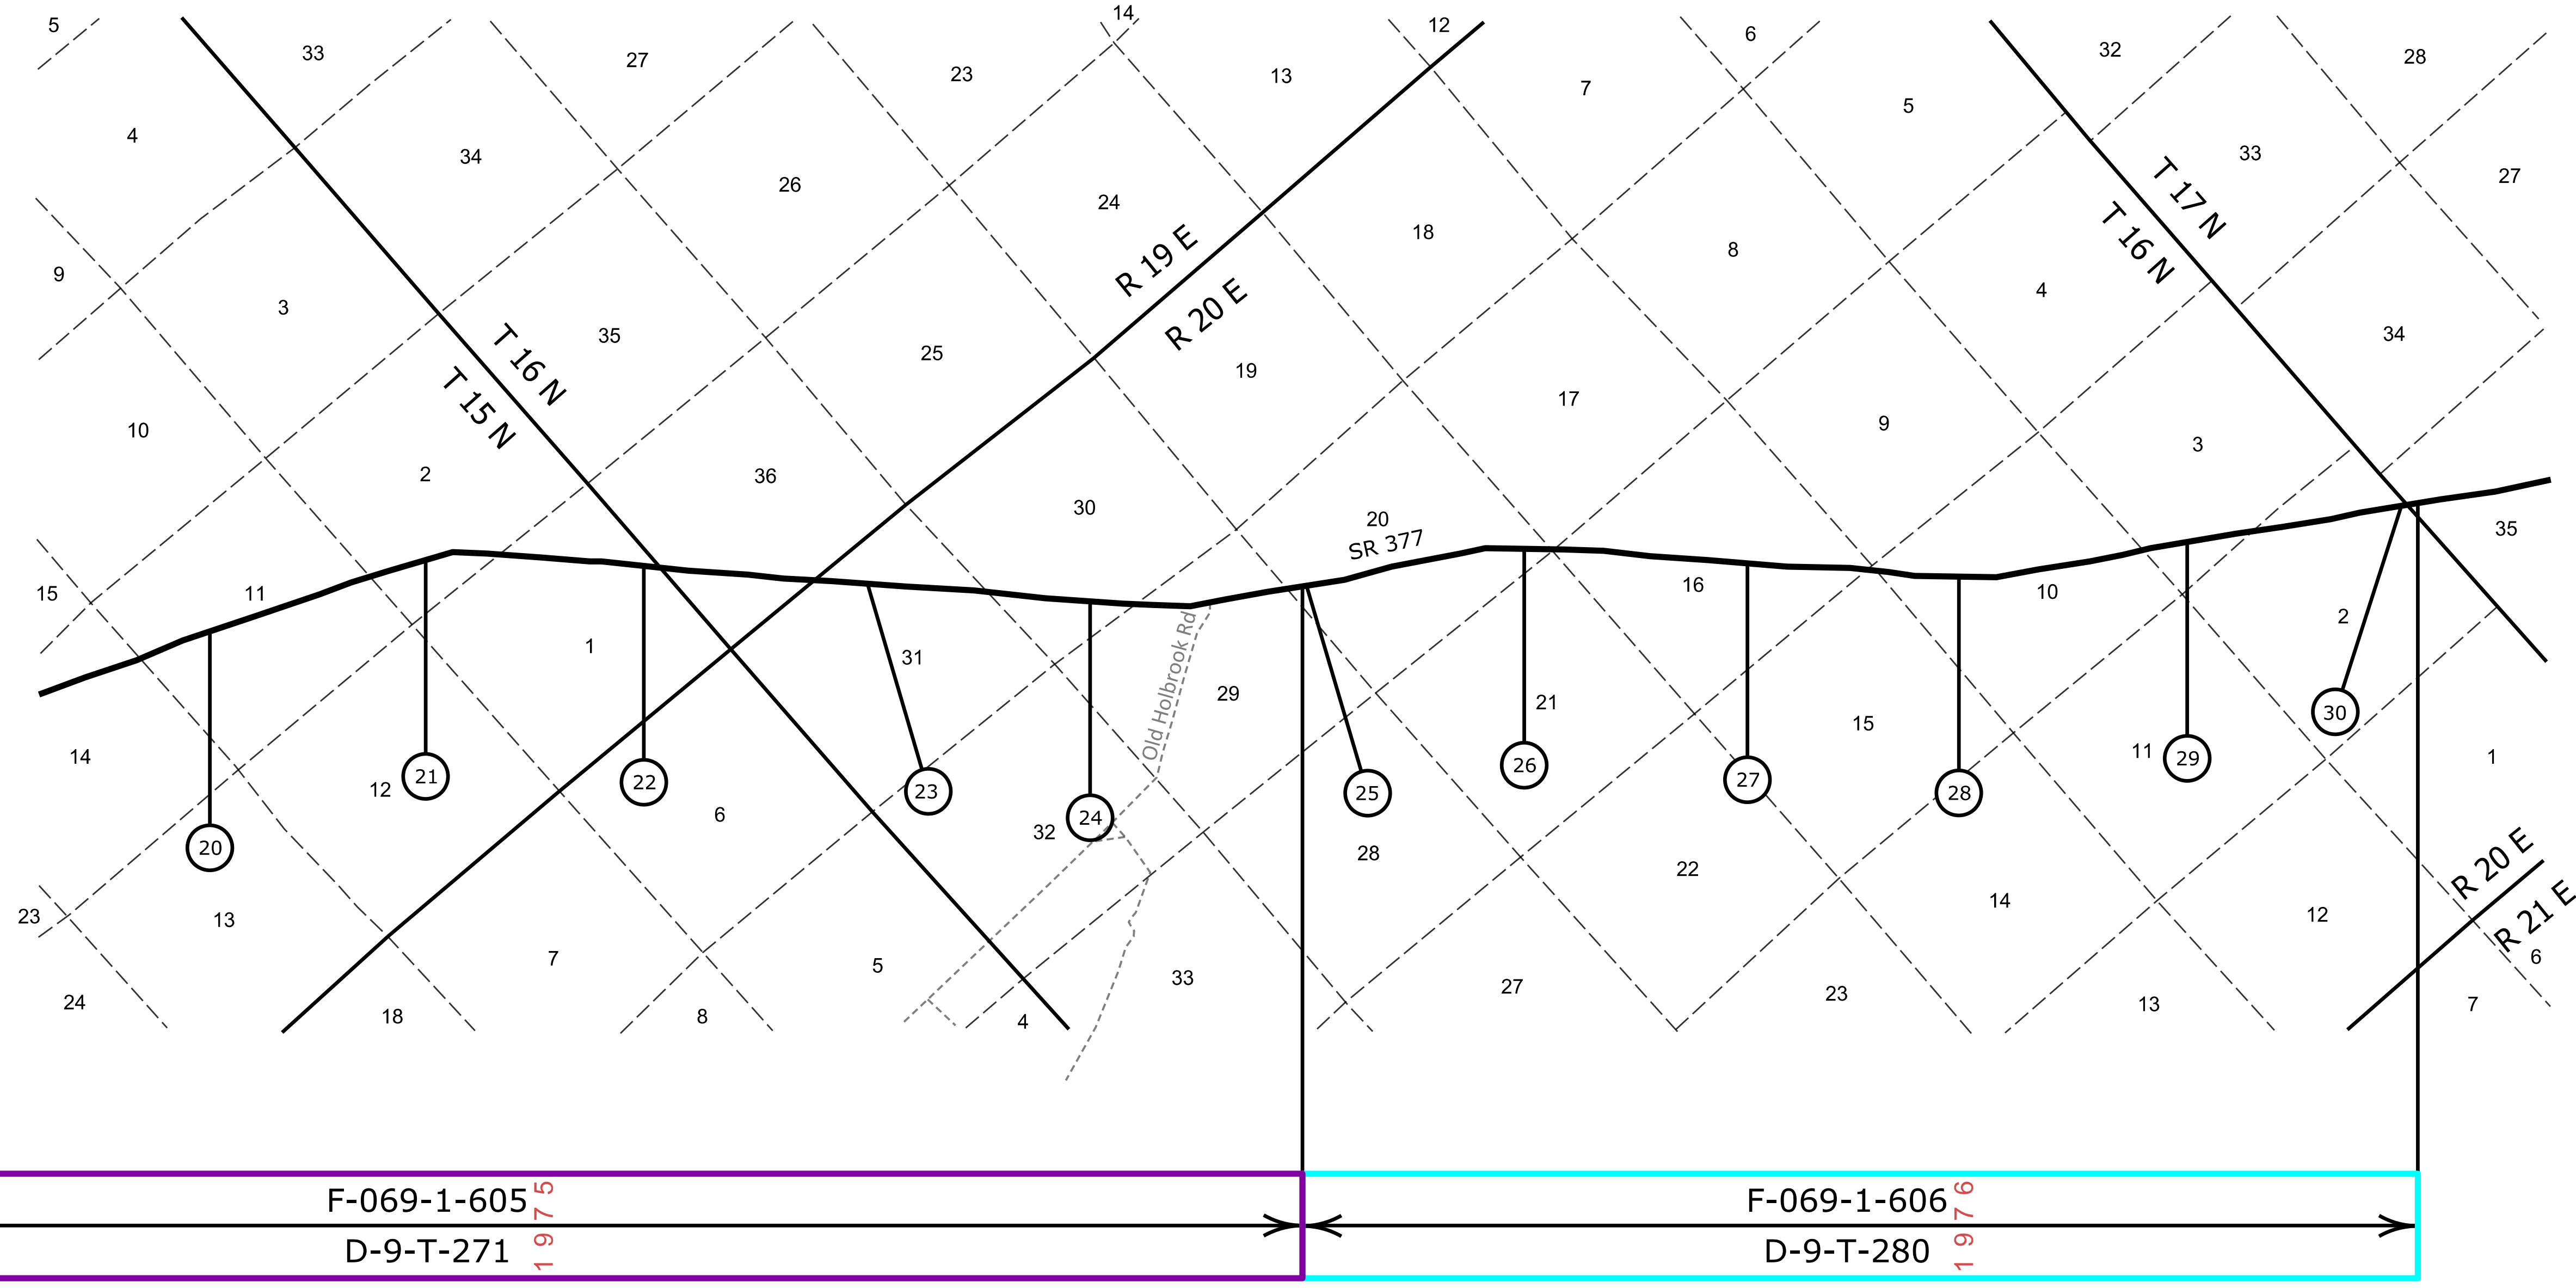

NAVAJO COUNTY

[Contact Us](#)

Click in colored box to view Plans/Maps
(xx) Mile Post Number

Right Of Way Index Map	ROUTE SR 377	MILEPOST 20 - 30
HIGHWAY NAME Heber - Holbrook Hwy.