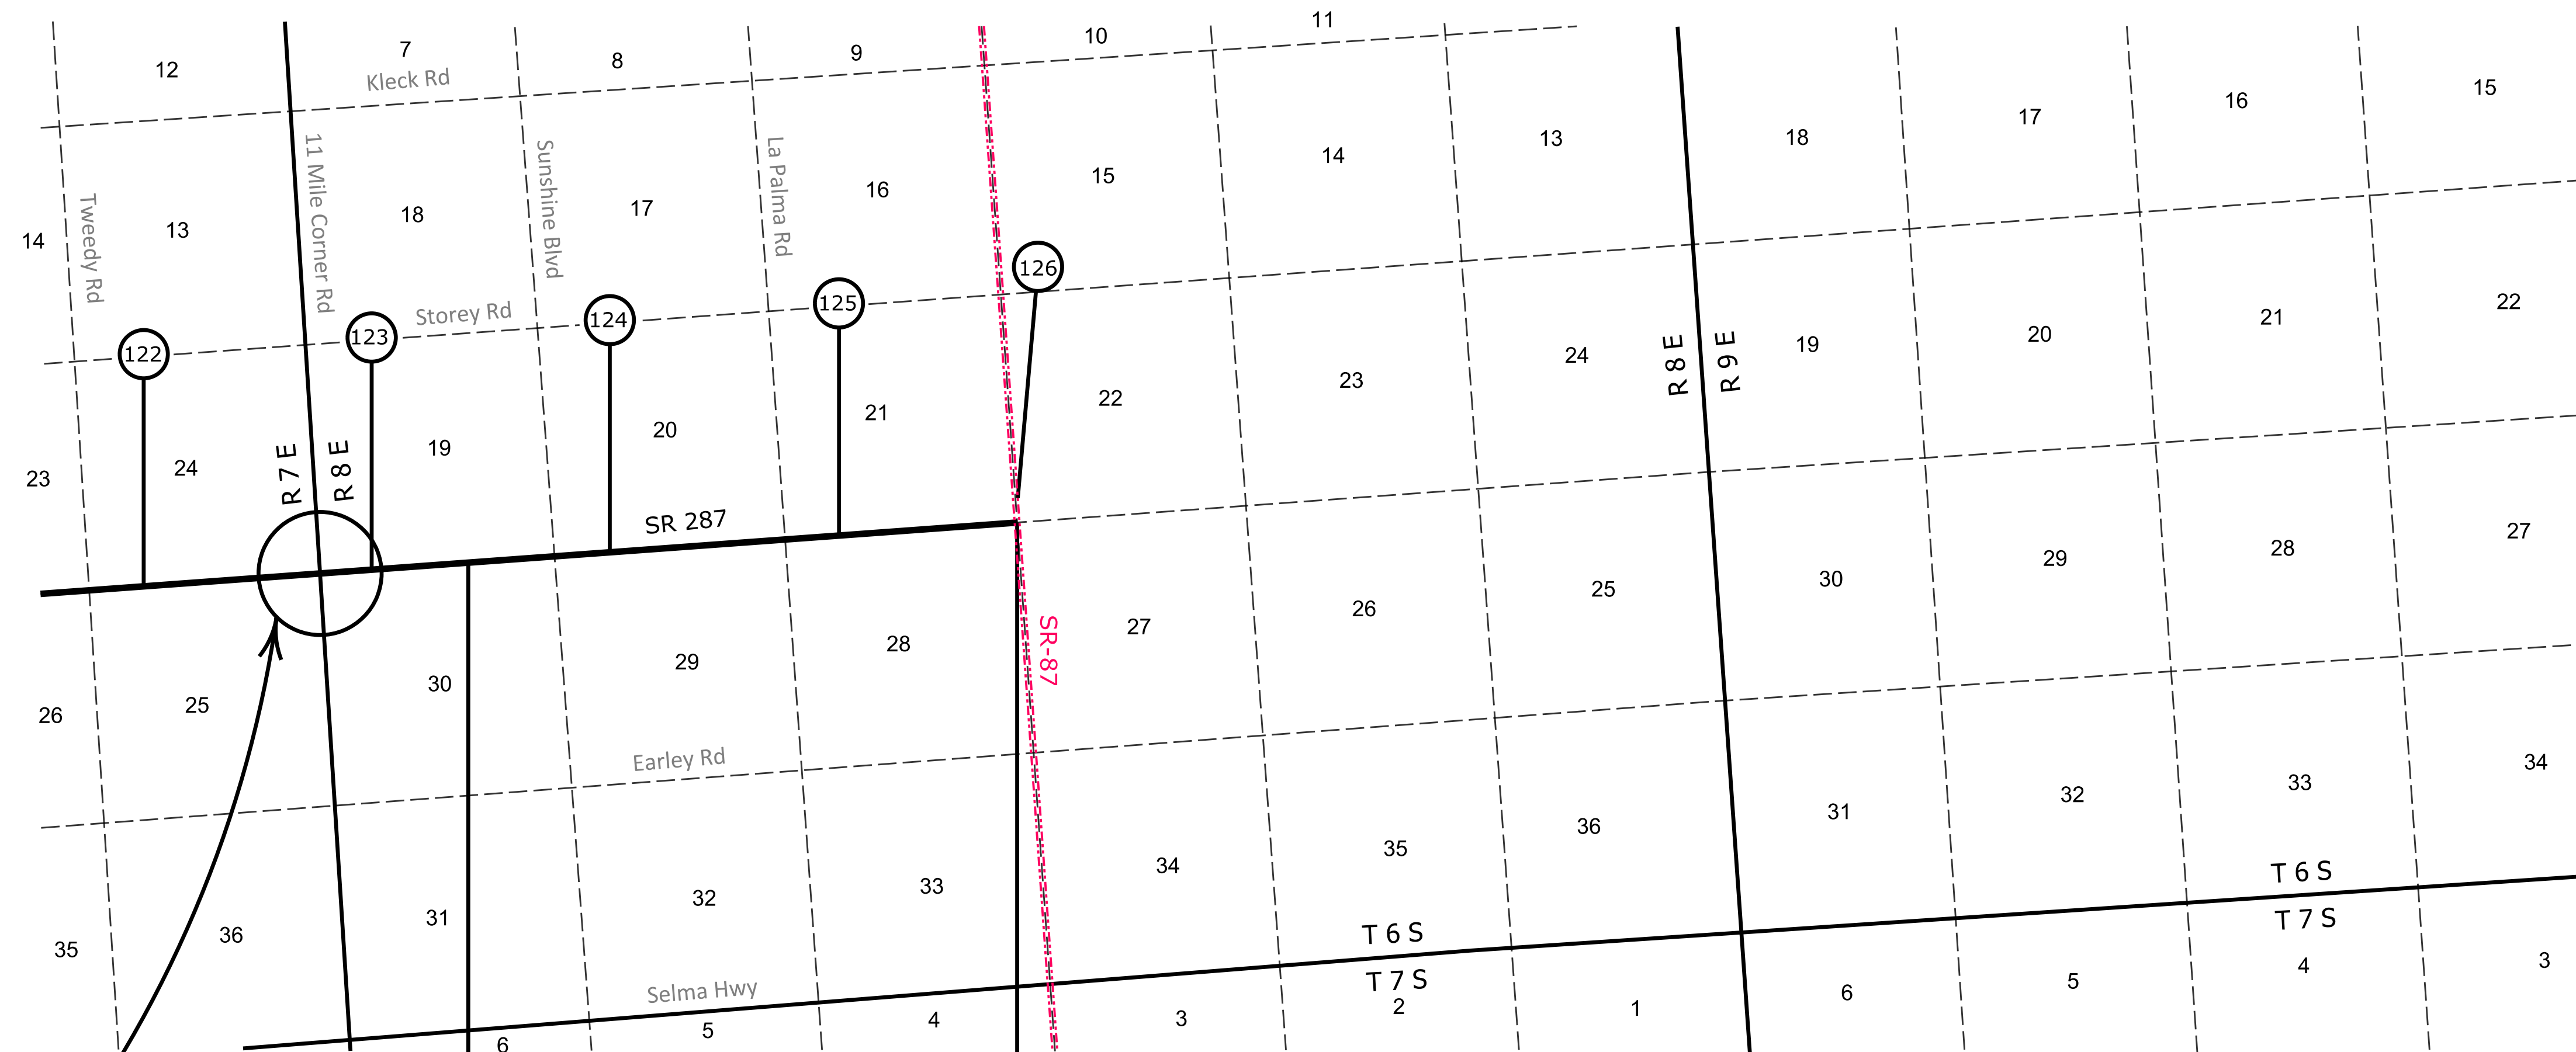

Contact Us

Click on MilePost numbers to view Plans Index sheets

xx Mile Post Numbers

SR 287

Mile Post: 112 - 126, 134 - 143

PINAL COUNTY

[Contact Us](#)

Click in colored box to view Plans/Maps

(xx) Mile Post Number

Right Of Way Index Map	ROUTE SR 287	MILEPOST 112 - 122
HIGHWAY NAME Casa Grande - La Palma Hwy		

PINAL COUNTY

S-287-A-700	2003
D-11-T-476	

S-251-801	1978	S-251-802	1980
D-11-T-431		D-11-T-434	

Contact Us

Click in colored box to view Plans/Maps
ⓧ Mile Post Number

Right Of Way Index Map	ROUTE SR 287	MILEPOST 122 - 125
HIGHWAY NAME Casa Grande - La Palma Hwy		

PINAL COUNTY

F-055-1-702
D-11-T-435

11-T-372A
Strip Map

F-019-1(10)
D-11-T-372

11-T-371A
Strip Map

F-019-1(14)
D-11-T-371

F-019-1(15)
D-11-T-374

11-T-374A
Strip Map

Contact Us

Click in colored box to view Plans/Maps
ⓧ Mile Post Number

Right Of Way Index Map	ROUTE SR 287	MILEPOST 134 -143
HIGHWAY NAME Casa Grande - La Palma Hwy		