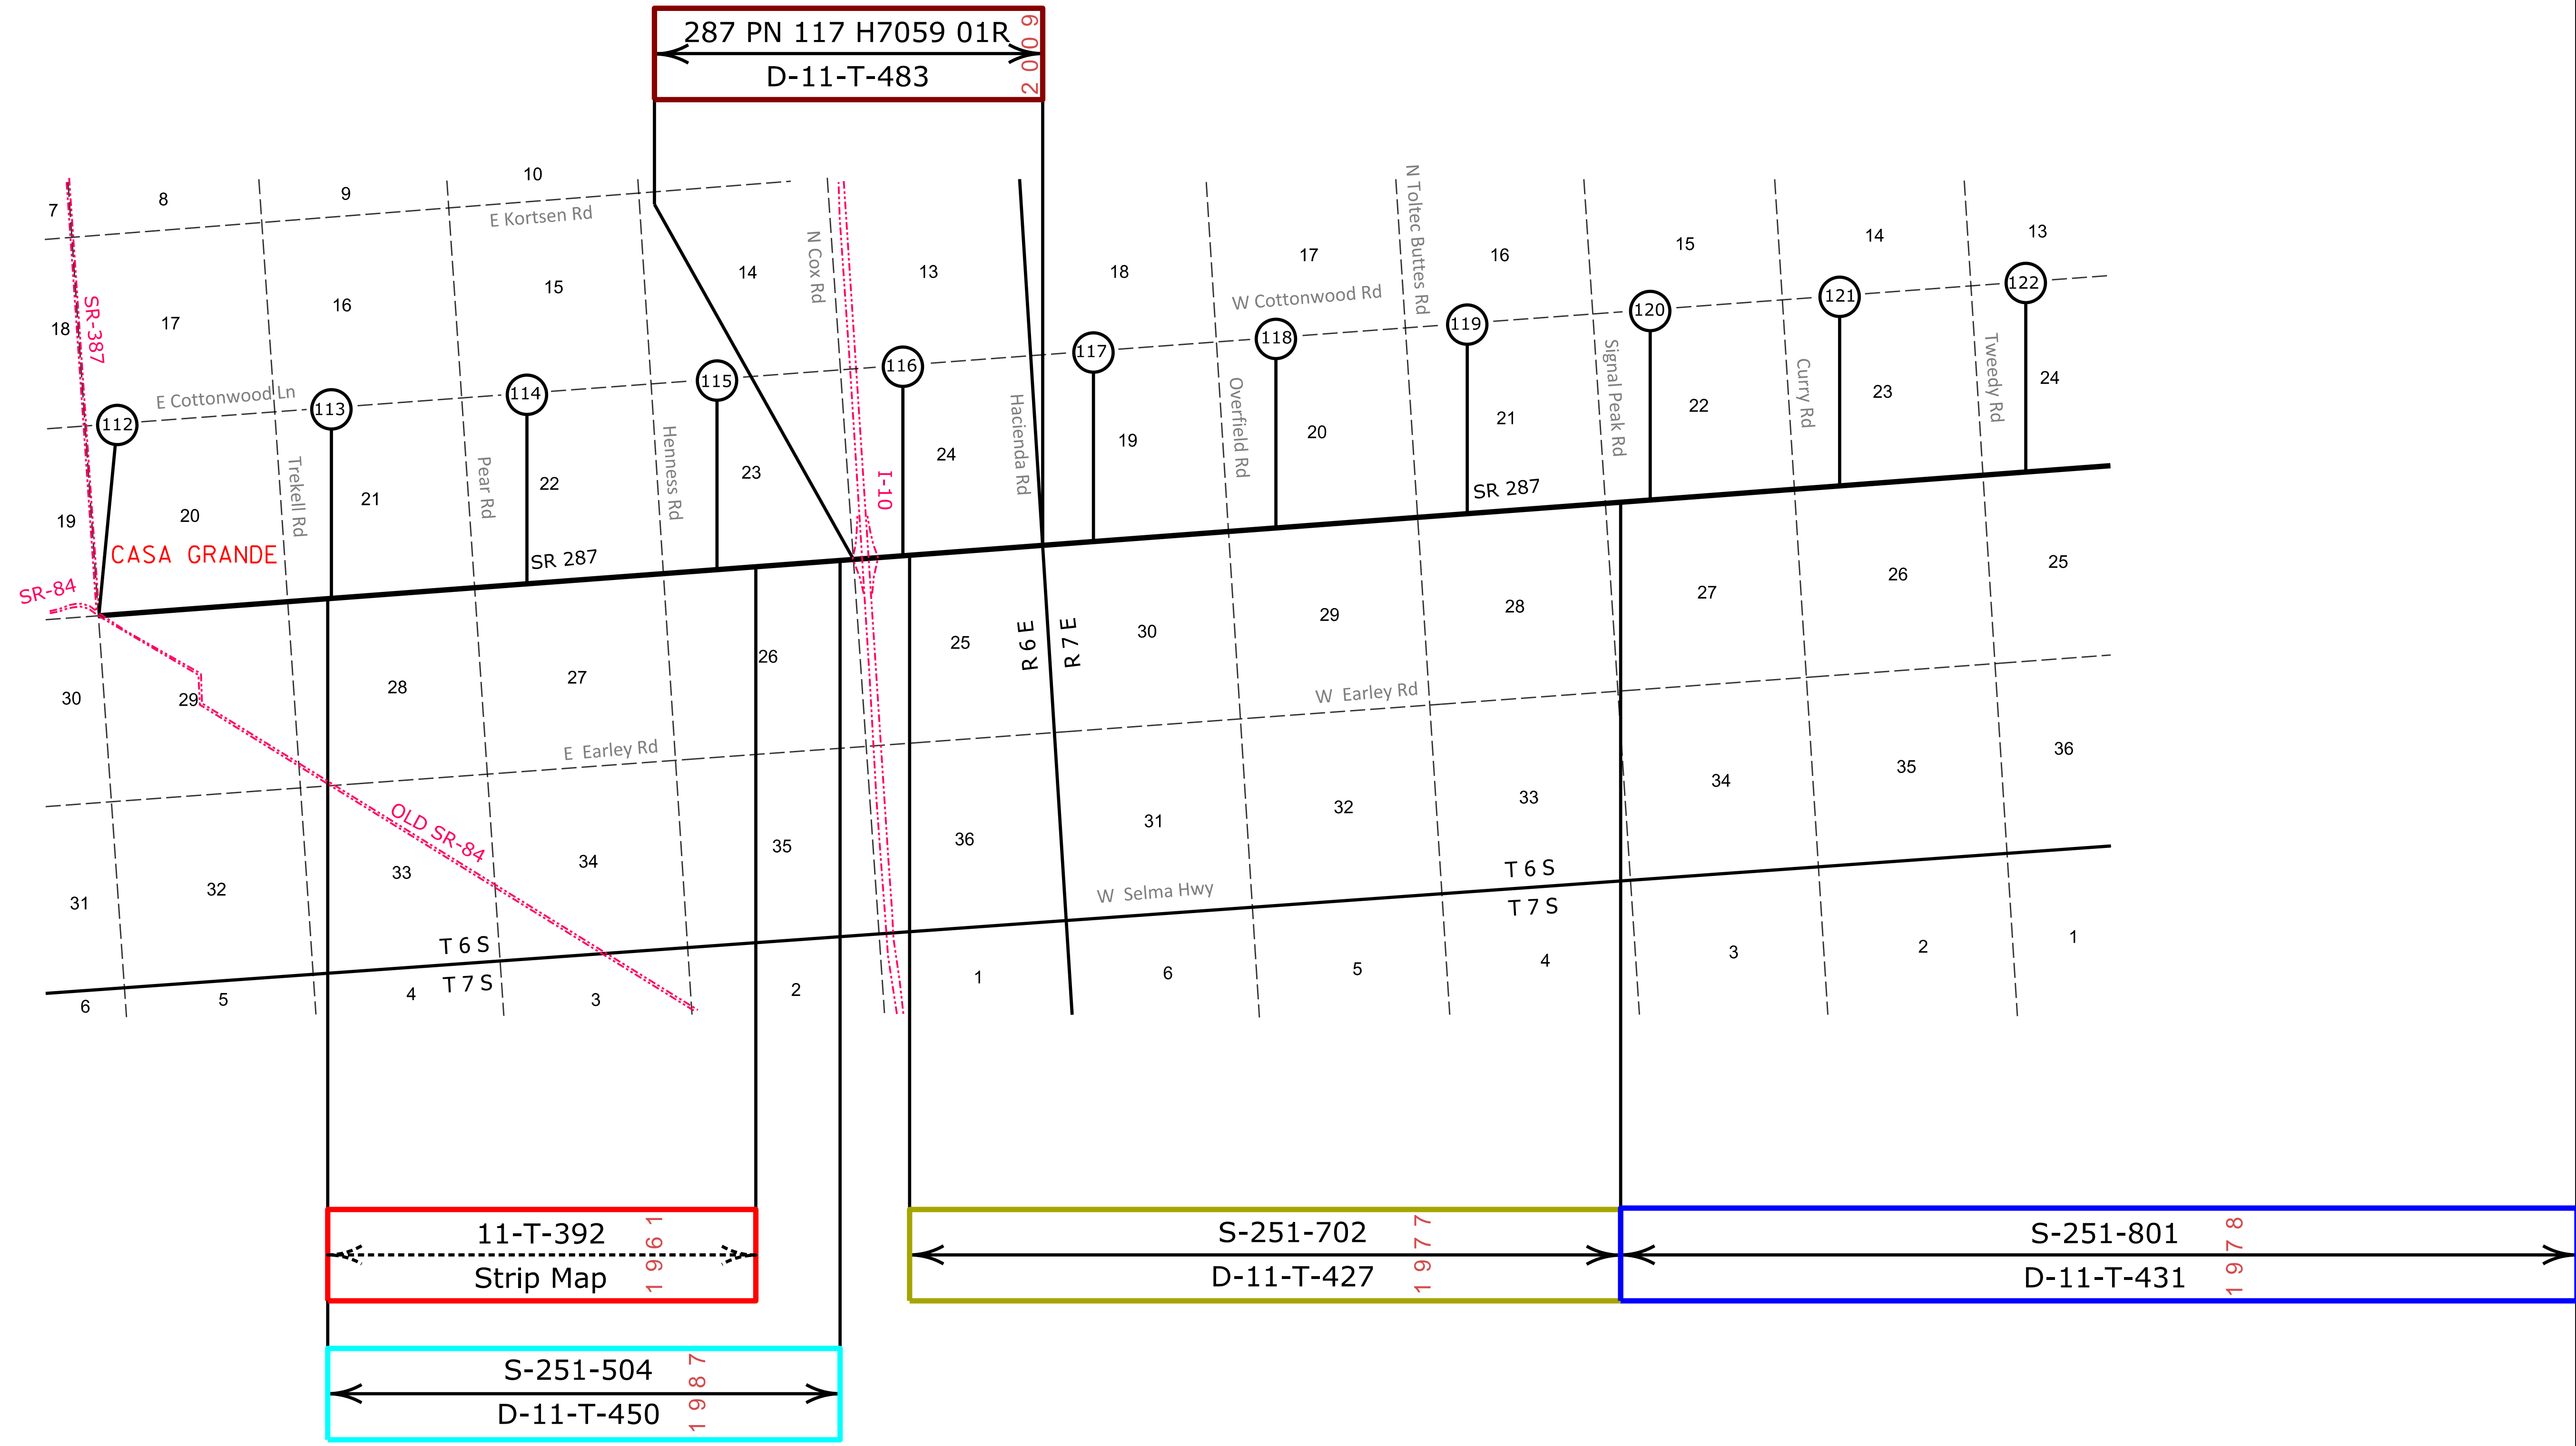

Contact Us

Click on MilePost numbers to view Plans Index sheets

xx Mile Post Numbers

SR 287

Mile Post: 112 - 126, 134 - 143

PINAL COUNTY

[Contact Us](#)

Click in colored box to view Plans/Maps

(xx) Mile Post Number

Right Of Way Index Map	ROUTE SR 287	MILEPOST 112 - 122
HIGHWAY NAME Casa Grande - La Palma Hwy		

PINAL COUNTY

S-287-A-700	2003
D-11-T-476	

S-251-801	1978	S-251-802	1980
D-11-T-431		D-11-T-434	

Contact Us

Click in colored box to view Plans/Maps
ⓧ Mile Post Number

Right Of Way Index Map	ROUTE SR 287	MILEPOST 122 - 125
HIGHWAY NAME Casa Grande - La Palma Hwy		

PINAL COUNTY

F-055-1-702
D-11-T-435

11-T-372A
Strip Map

F-019-1(10)
D-11-T-372

11-T-371A
Strip Map

F-019-1(14)
D-11-T-371

F-019-1(15)
D-11-T-374

11-T-374A
Strip Map

Contact Us

Click in colored box to view Plans/Maps
ⓧ Mile Post Number

Right Of Way Index Map	ROUTE SR 287	MILEPOST 134 -143
HIGHWAY NAME Casa Grande - La Palma Hwy		