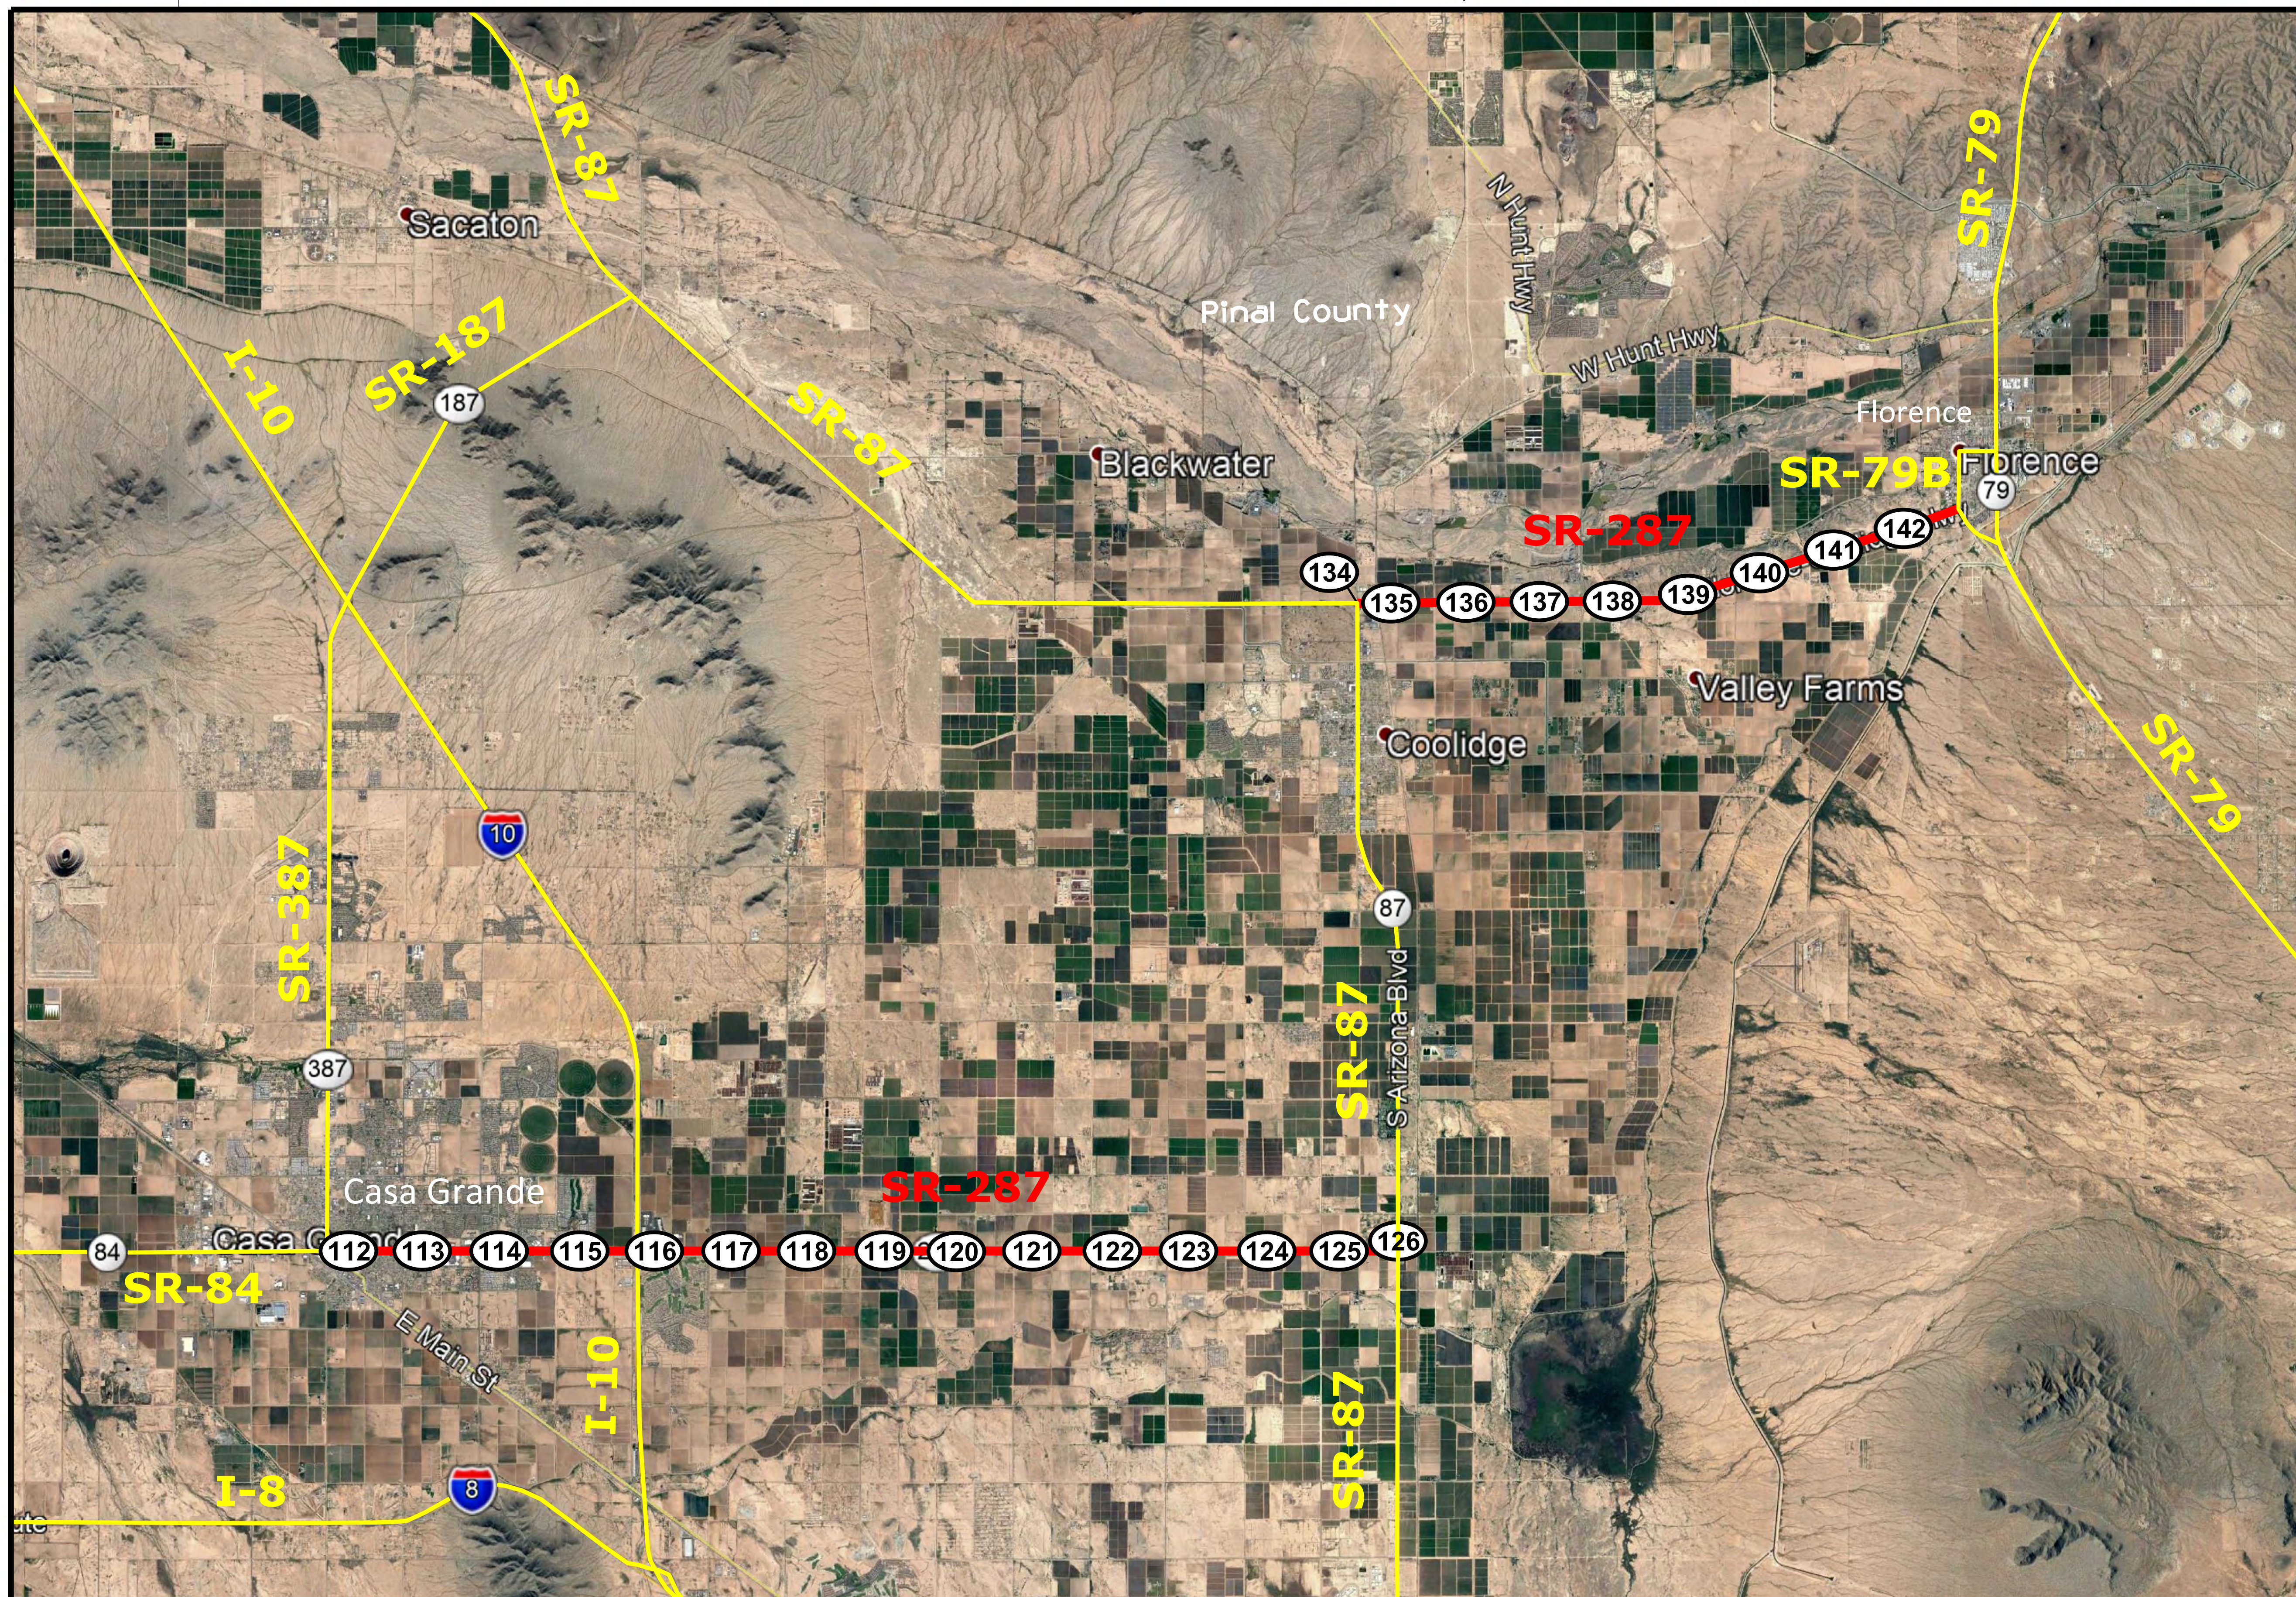

Contact Us

Click on MilePost numbers to view Plans Index sheets

xx Mile Post Numbers

SR 287

Mile Post: 112 - 126, 134 - 143

PINAL COUNTY

[Contact Us](#)

Click in colored box to view Plans/Maps

(xx) Mile Post Number

Right Of Way Index Map	ROUTE SR 287	MILEPOST 112 - 122
HIGHWAY NAME Casa Grande - La Palma Hwy		

PINAL COUNTY

S-287-A-700	2003
D-11-T-476	

S-251-801	1978	S-251-802	1980
D-11-T-431		D-11-T-434	

Contact Us

Click in colored box to view Plans/Maps
ⓧ Mile Post Number

Right Of Way Index Map	ROUTE SR 287	MILEPOST 122 - 125
HIGHWAY NAME Casa Grande - La Palma Hwy		

PINAL COUNTY

F-055-1-702
D-11-T-435

11-T-372A
Strip Map

F-019-1(10)
D-11-T-372

11-T-371A
Strip Map

F-019-1(14)
D-11-T-371

F-019-1(15)
D-11-T-374

11-T-374A
Strip Map

Contact Us

Click in colored box to view Plans/Maps
ⓧ Mile Post Number

Right Of Way Index Map	ROUTE SR 287	MILEPOST 134 -143
HIGHWAY NAME Casa Grande - La Palma Hwy		