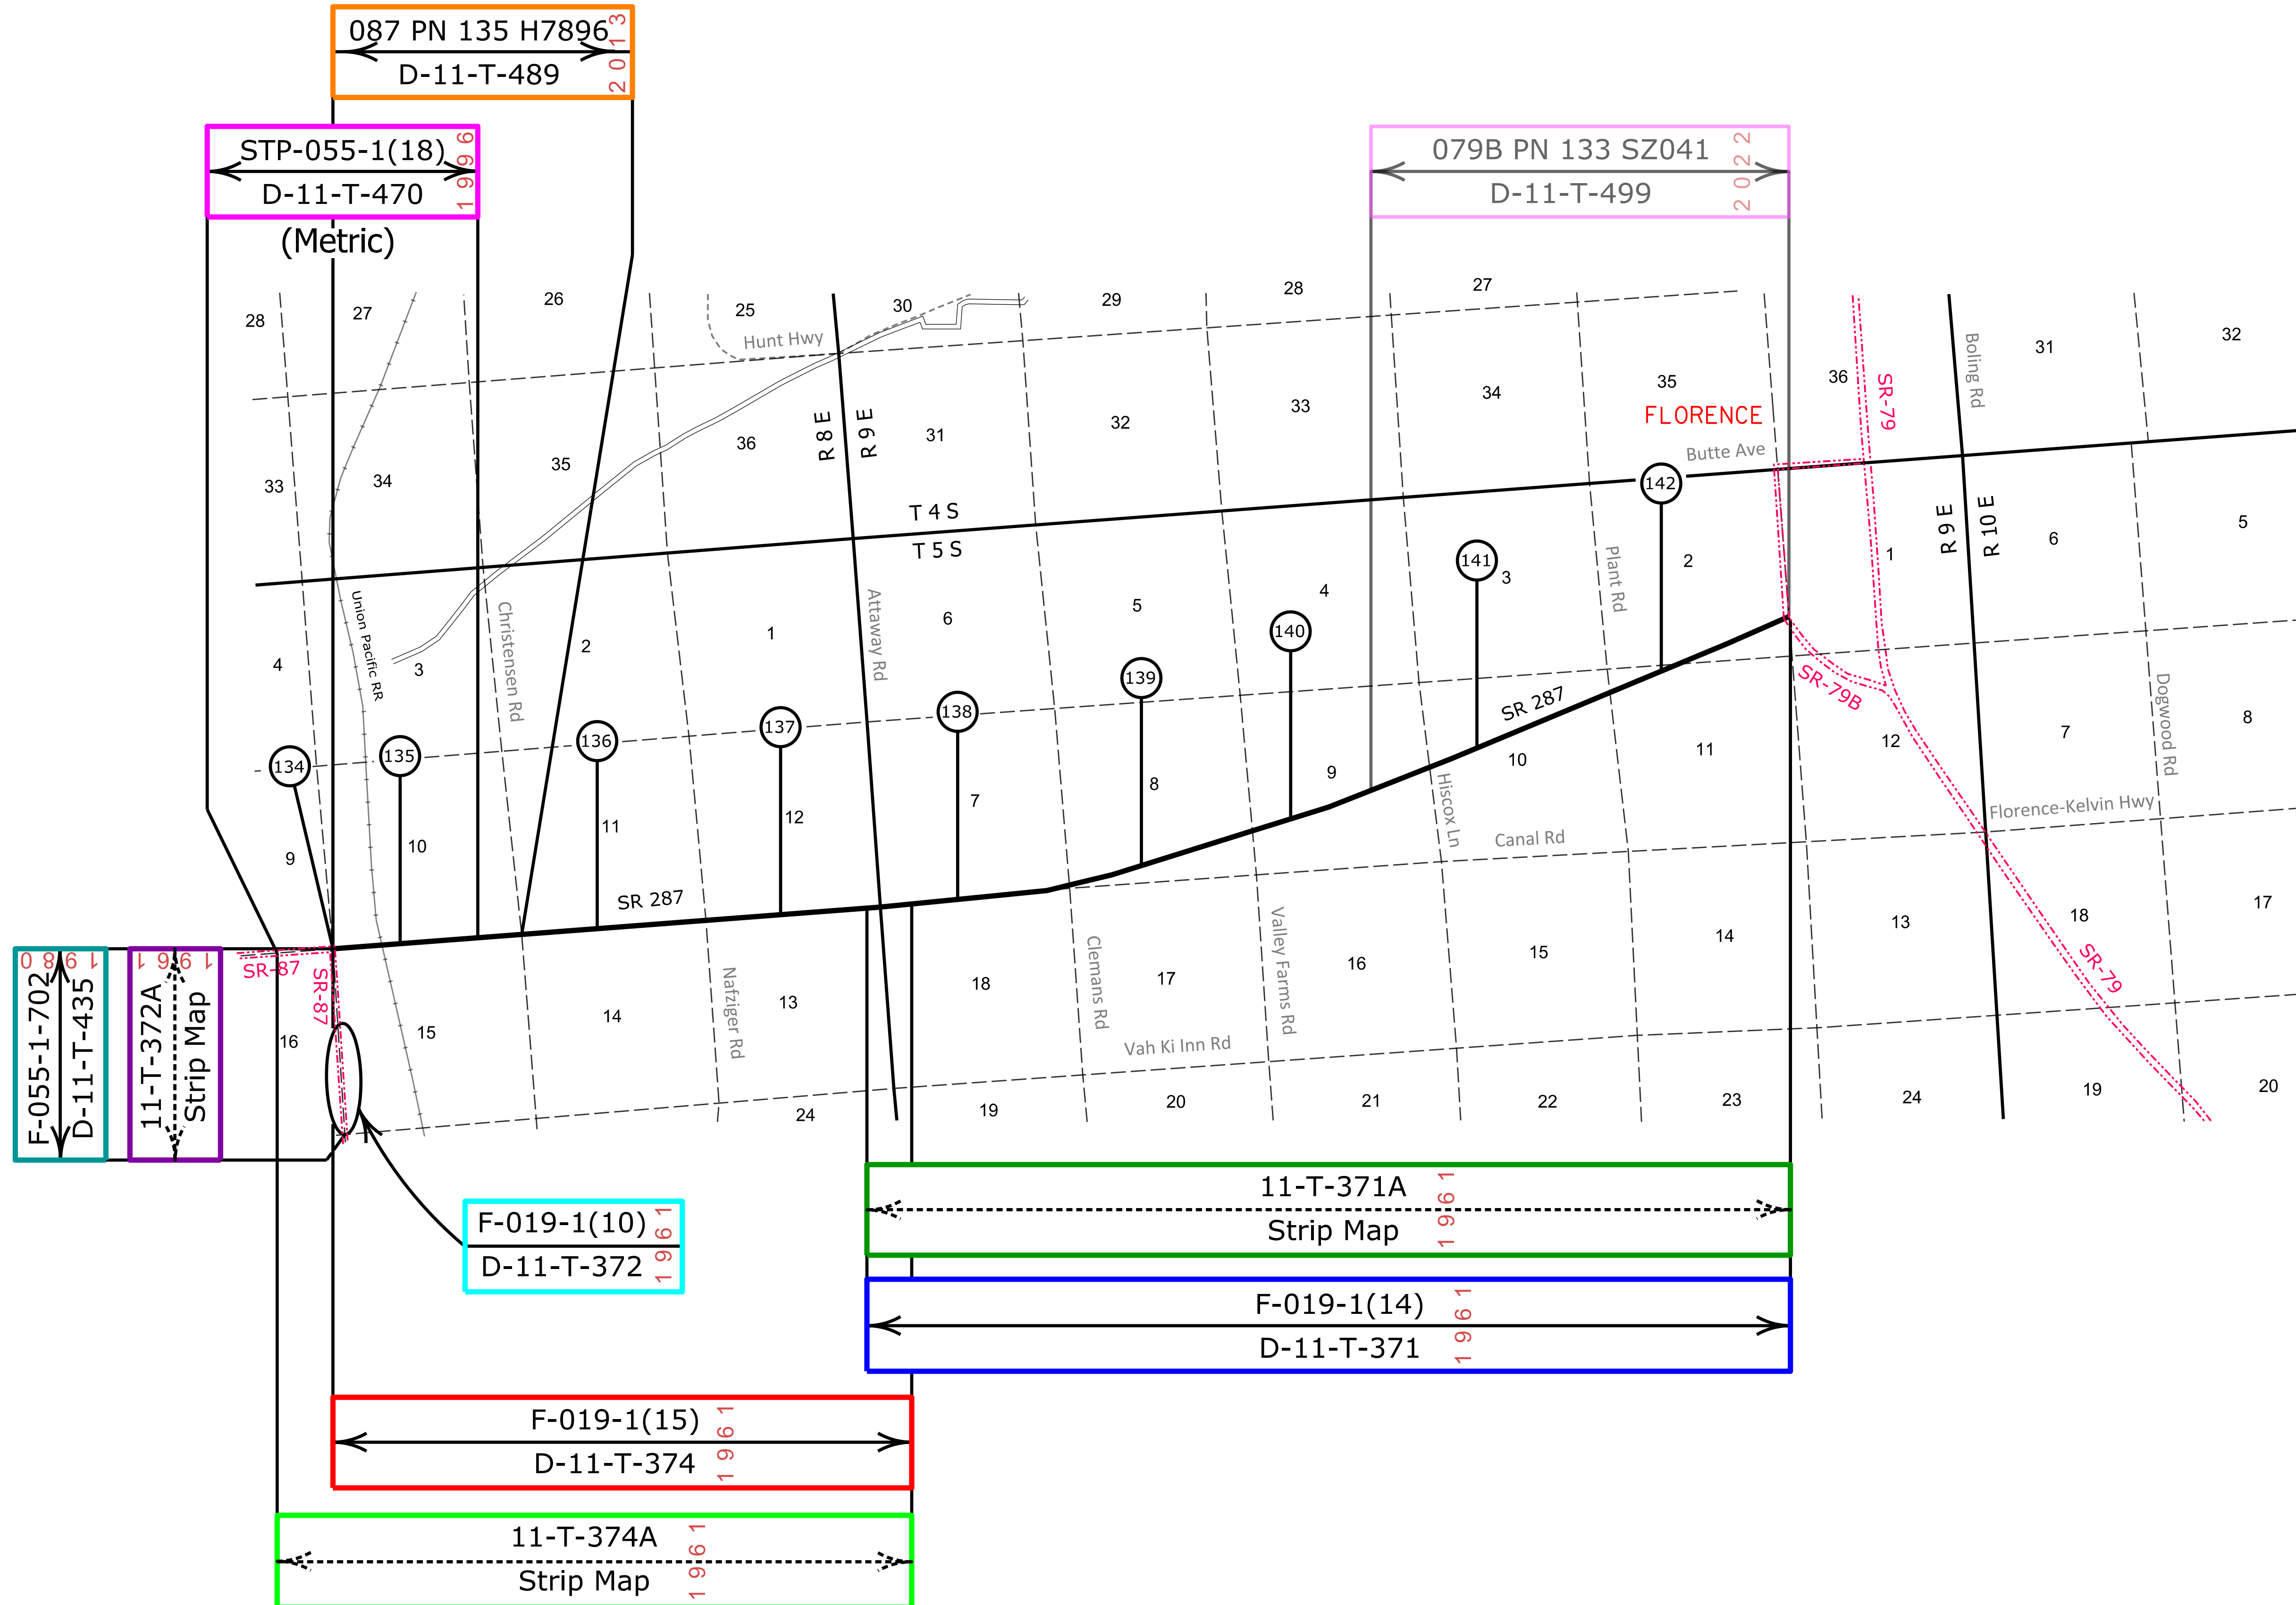

Contact Us

Click on MilePost numbers to view Plans Index sheets

xx Mile Post Numbers

SR 287

Mile Post: 112 - 126, 134 - 143

PINAL COUNTY

[Contact Us](#)

Click in colored box to view Plans/Maps

(xx) Mile Post Number

Right Of Way Index Map	ROUTE SR 287	MILEPOST 112 - 122
HIGHWAY NAME Casa Grande - La Palma Hwy		

PINAL COUNTY

S-287-A-700	2003
D-11-T-476	

S-251-801	1978	S-251-802	1980
D-11-T-431		D-11-T-434	

Contact Us

Click in colored box to view Plans/Maps
ⓧ Mile Post Number

Right Of Way Index Map	ROUTE SR 287	MILEPOST 122 - 125
HIGHWAY NAME Casa Grande - La Palma Hwy		

PINAL COUNTY

F-055-1-702
D-11-T-435

11-T-372A
Strip Map

F-019-1(10)
D-11-T-372

11-T-371A
Strip Map

F-019-1(14)
D-11-T-371

F-019-1(15)
D-11-T-374

11-T-374A
Strip Map

Contact Us

Click in colored box to view Plans/Maps
ⓧ Mile Post Number

Right Of Way Index Map	ROUTE SR 287	MILEPOST 134 -143
HIGHWAY NAME Casa Grande - La Palma Hwy		