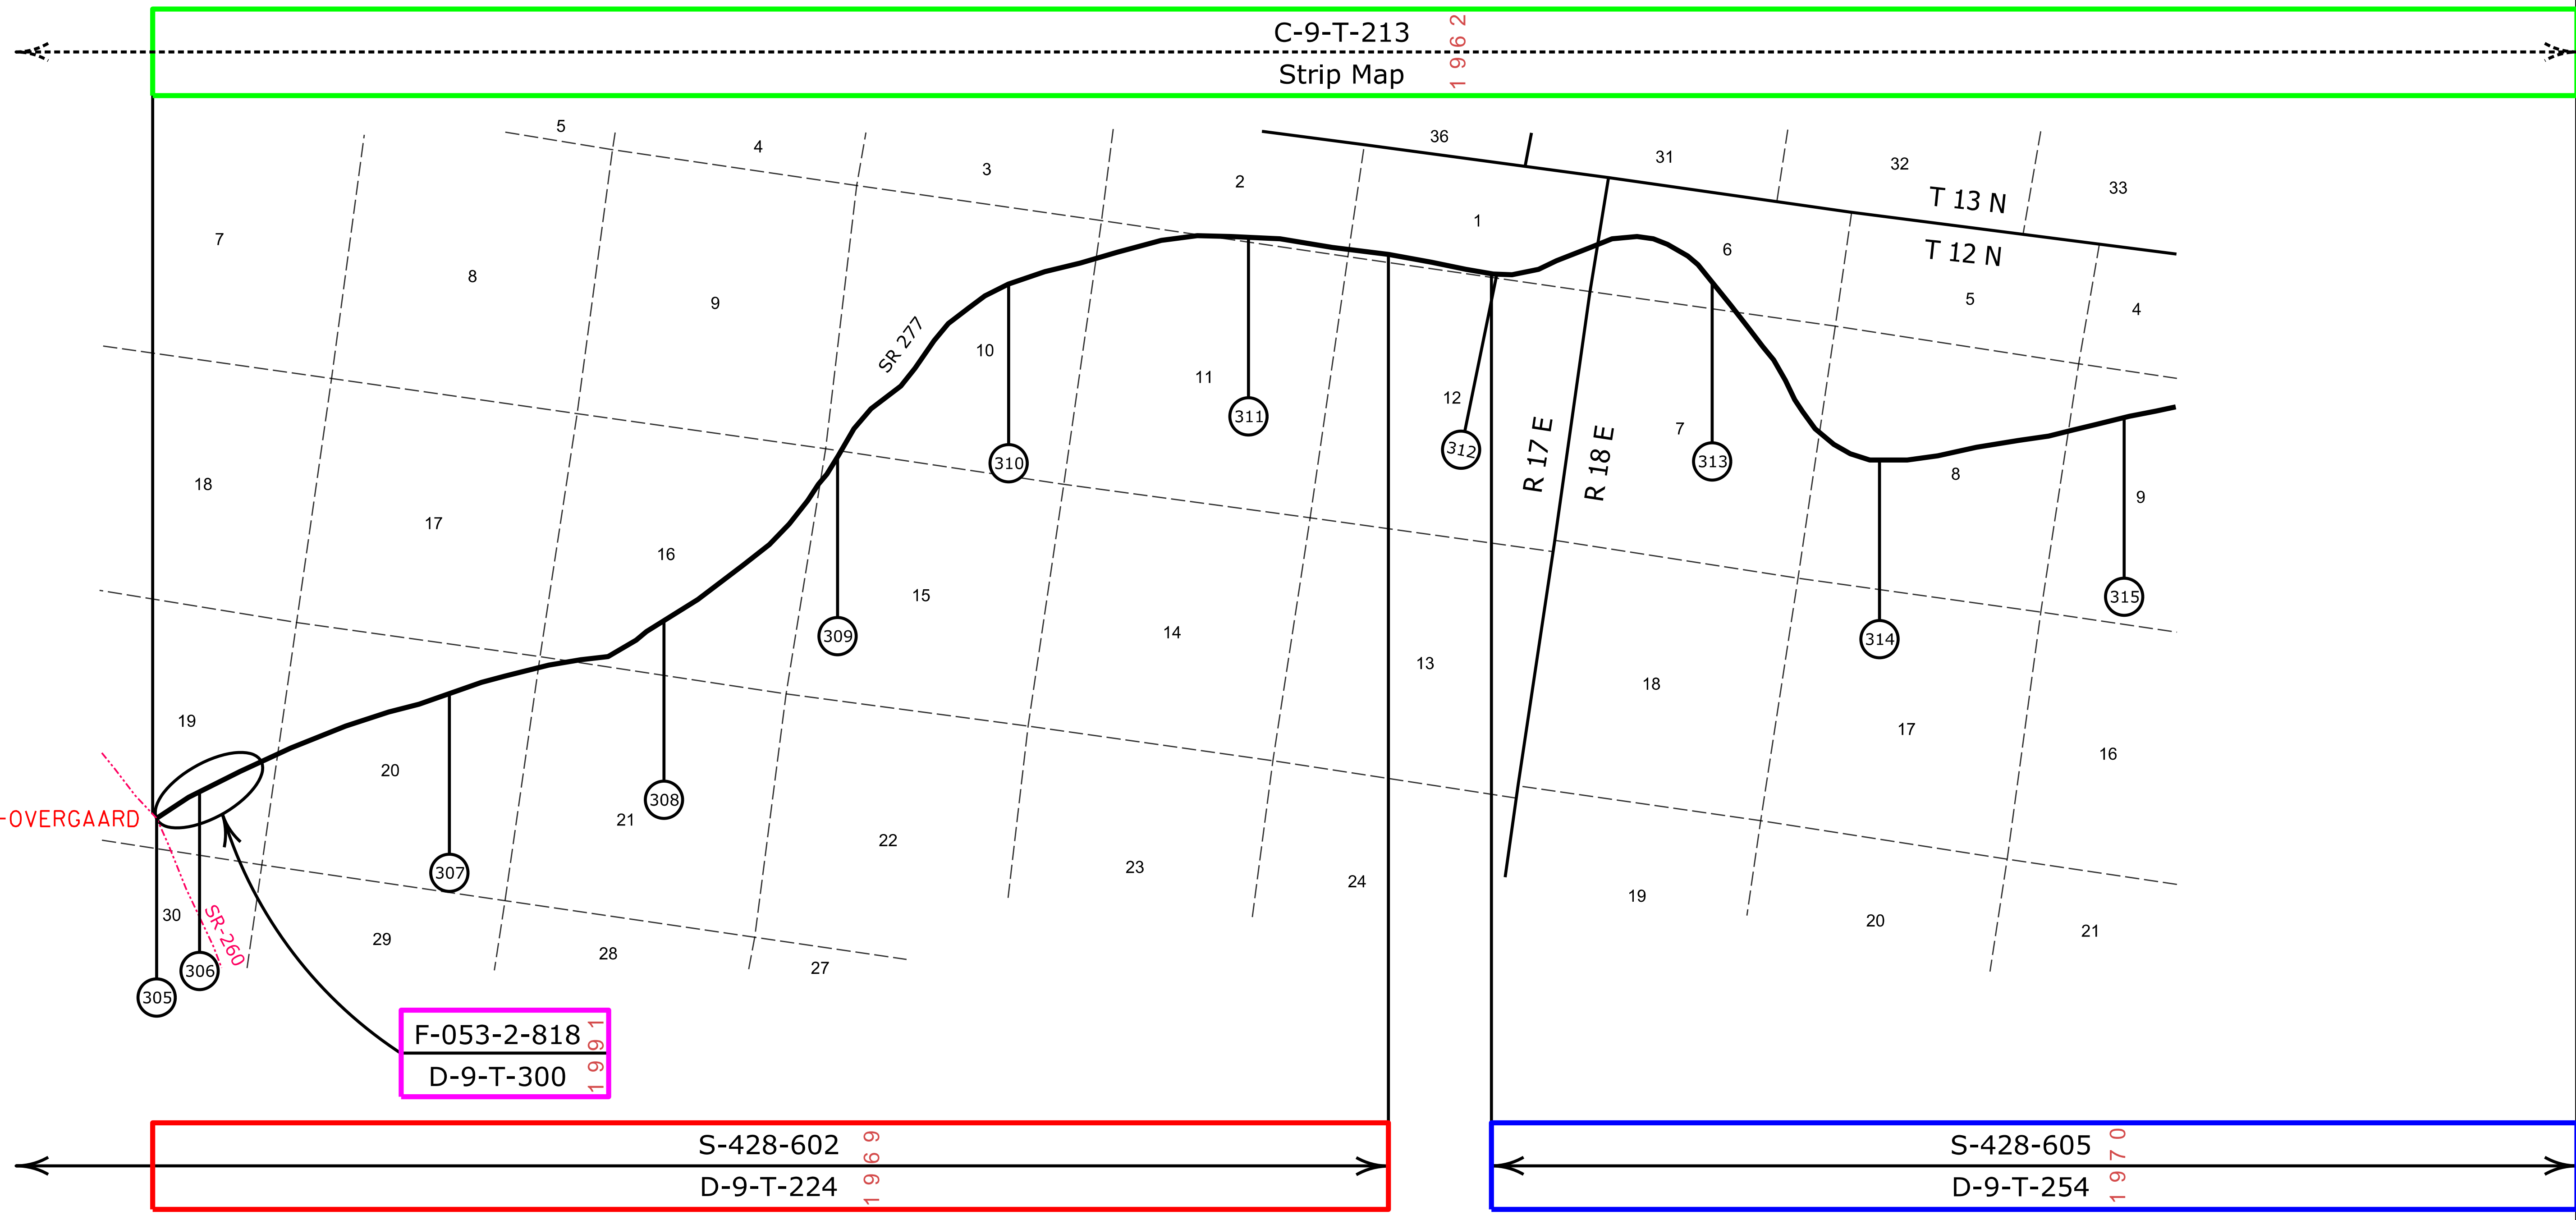

[Contact Us](#)

Click on MilePost numbers
to view Plans Index sheets

xx Mile Post Numbers

SR 277

Mile Post: 305 - 336

NAVAJO COUNTY

[Contact Us](#)

Click in colored box to view Plans/Maps
⊗ Mile Post Number

Right Of Way Index Map	ROUTE SR 277	MILEPOST 305 - 315
HIGHWAY NAME		Heber - Snowflake Hwy.

NAVAJO COUNTY

C-9-T-213
Strip Map 1962

S-428-605
D-9-T-254 1970

S-428-603
D-9-T-243 1970

C-9-T-206
Strip Map 1960

[Contact Us](#)

Click in colored box
to view Plans/Maps
(xx) Mile Post Number

Right Of Way Index Map	ROUTE SR 277	MILEPOST 316 - 325
HIGHWAY NAME Heber - Snowflake Hwy.		

NAVAJO COUNTY

(Survey Only)

[Contact Us](#)

Click in colored box to view Plans/Maps
ⓧ Mile Post Number

Right Of Way Index Map	ROUTE SR 277	MILEPOST 325 - 336
HIGHWAY NAME Heber - Snowflake Hwy.		