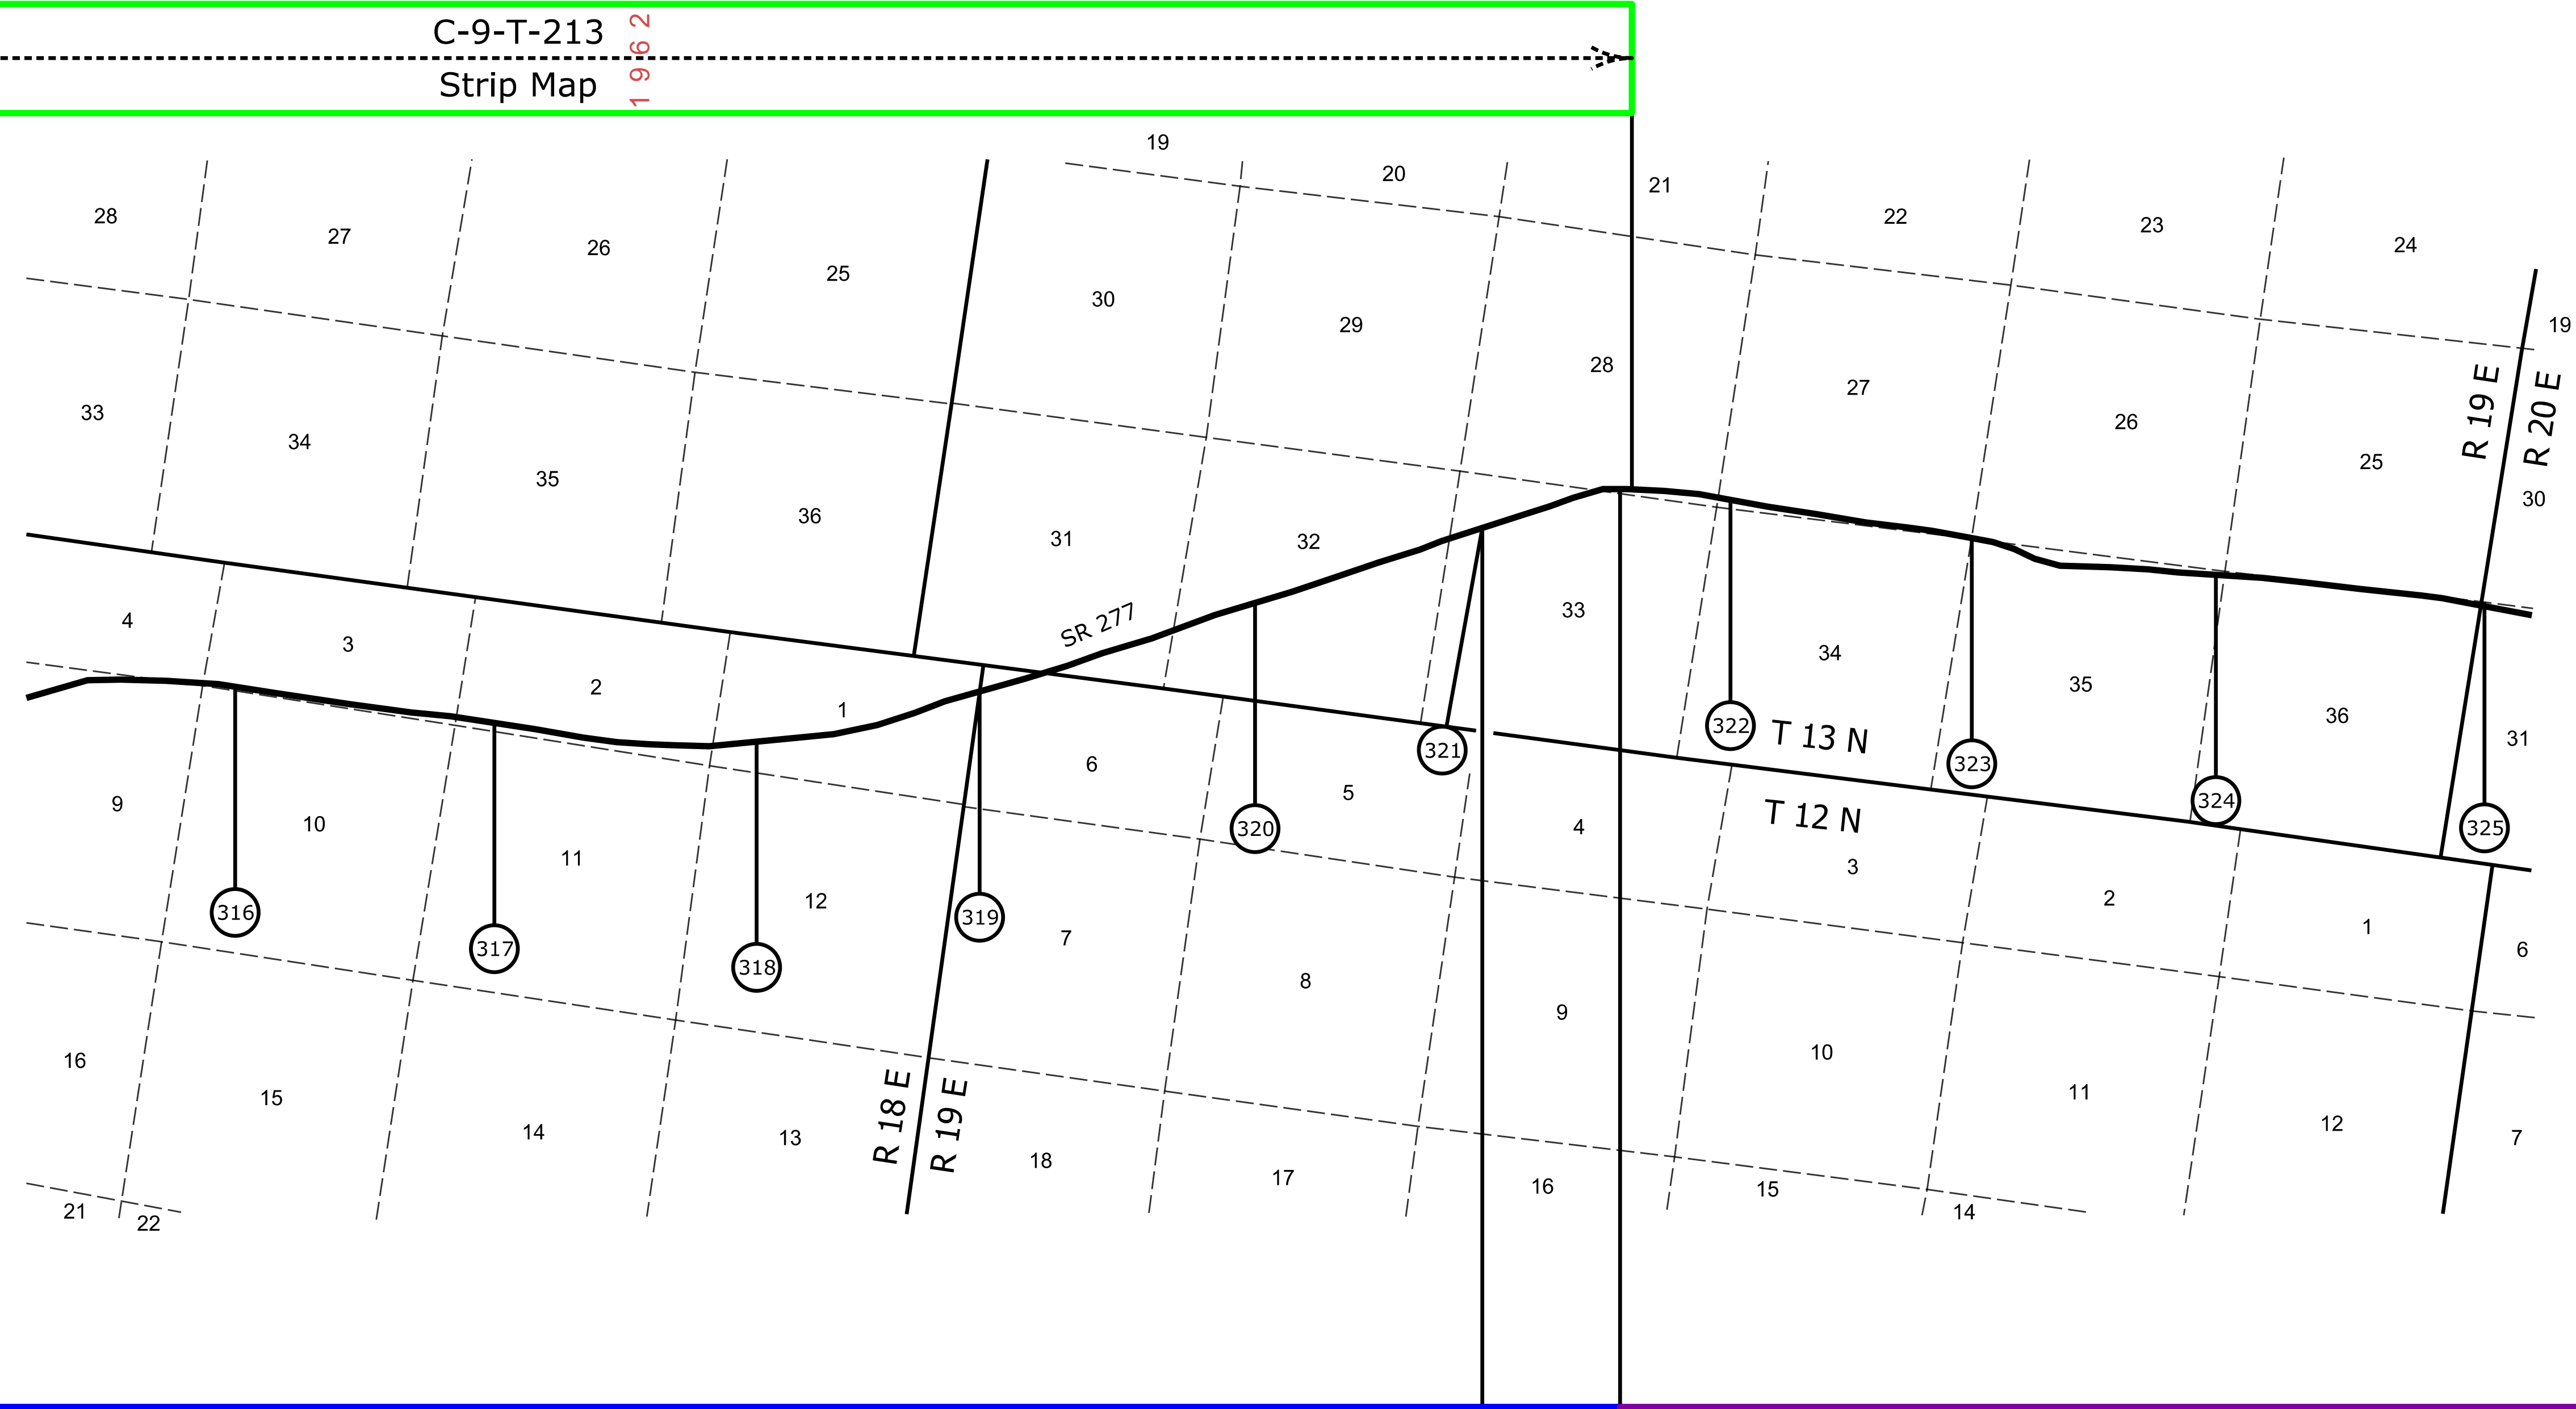

[Contact Us](#)

Click on MilePost numbers
to view Plans Index sheets

xx Mile Post Numbers

SR 277

Mile Post: 305 - 336

NAVAJO COUNTY

[Contact Us](#)

Click in colored box to view Plans/Maps
⊗ Mile Post Number

Right Of Way Index Map	ROUTE SR 277	MILEPOST 305 - 315
HIGHWAY NAME		Heber - Snowflake Hwy.

NAVAJO COUNTY

C-9-T-213
Strip Map 1962

S-428-605
D-9-T-254 1970

S-428-603
D-9-T-243 1970

C-9-T-206
Strip Map 1960

[Contact Us](#)

Click in colored box
to view Plans/Maps
(xx) Mile Post Number

Right Of Way Index Map	ROUTE SR 277	MILEPOST 316 - 325
HIGHWAY NAME Heber - Snowflake Hwy.		

NAVAJO COUNTY

(Survey Only)

[Contact Us](#)

Click in colored box to view Plans/Maps
ⓧ Mile Post Number

Right Of Way Index Map	ROUTE SR 277	MILEPOST 325 - 336
HIGHWAY NAME Heber - Snowflake Hwy.		