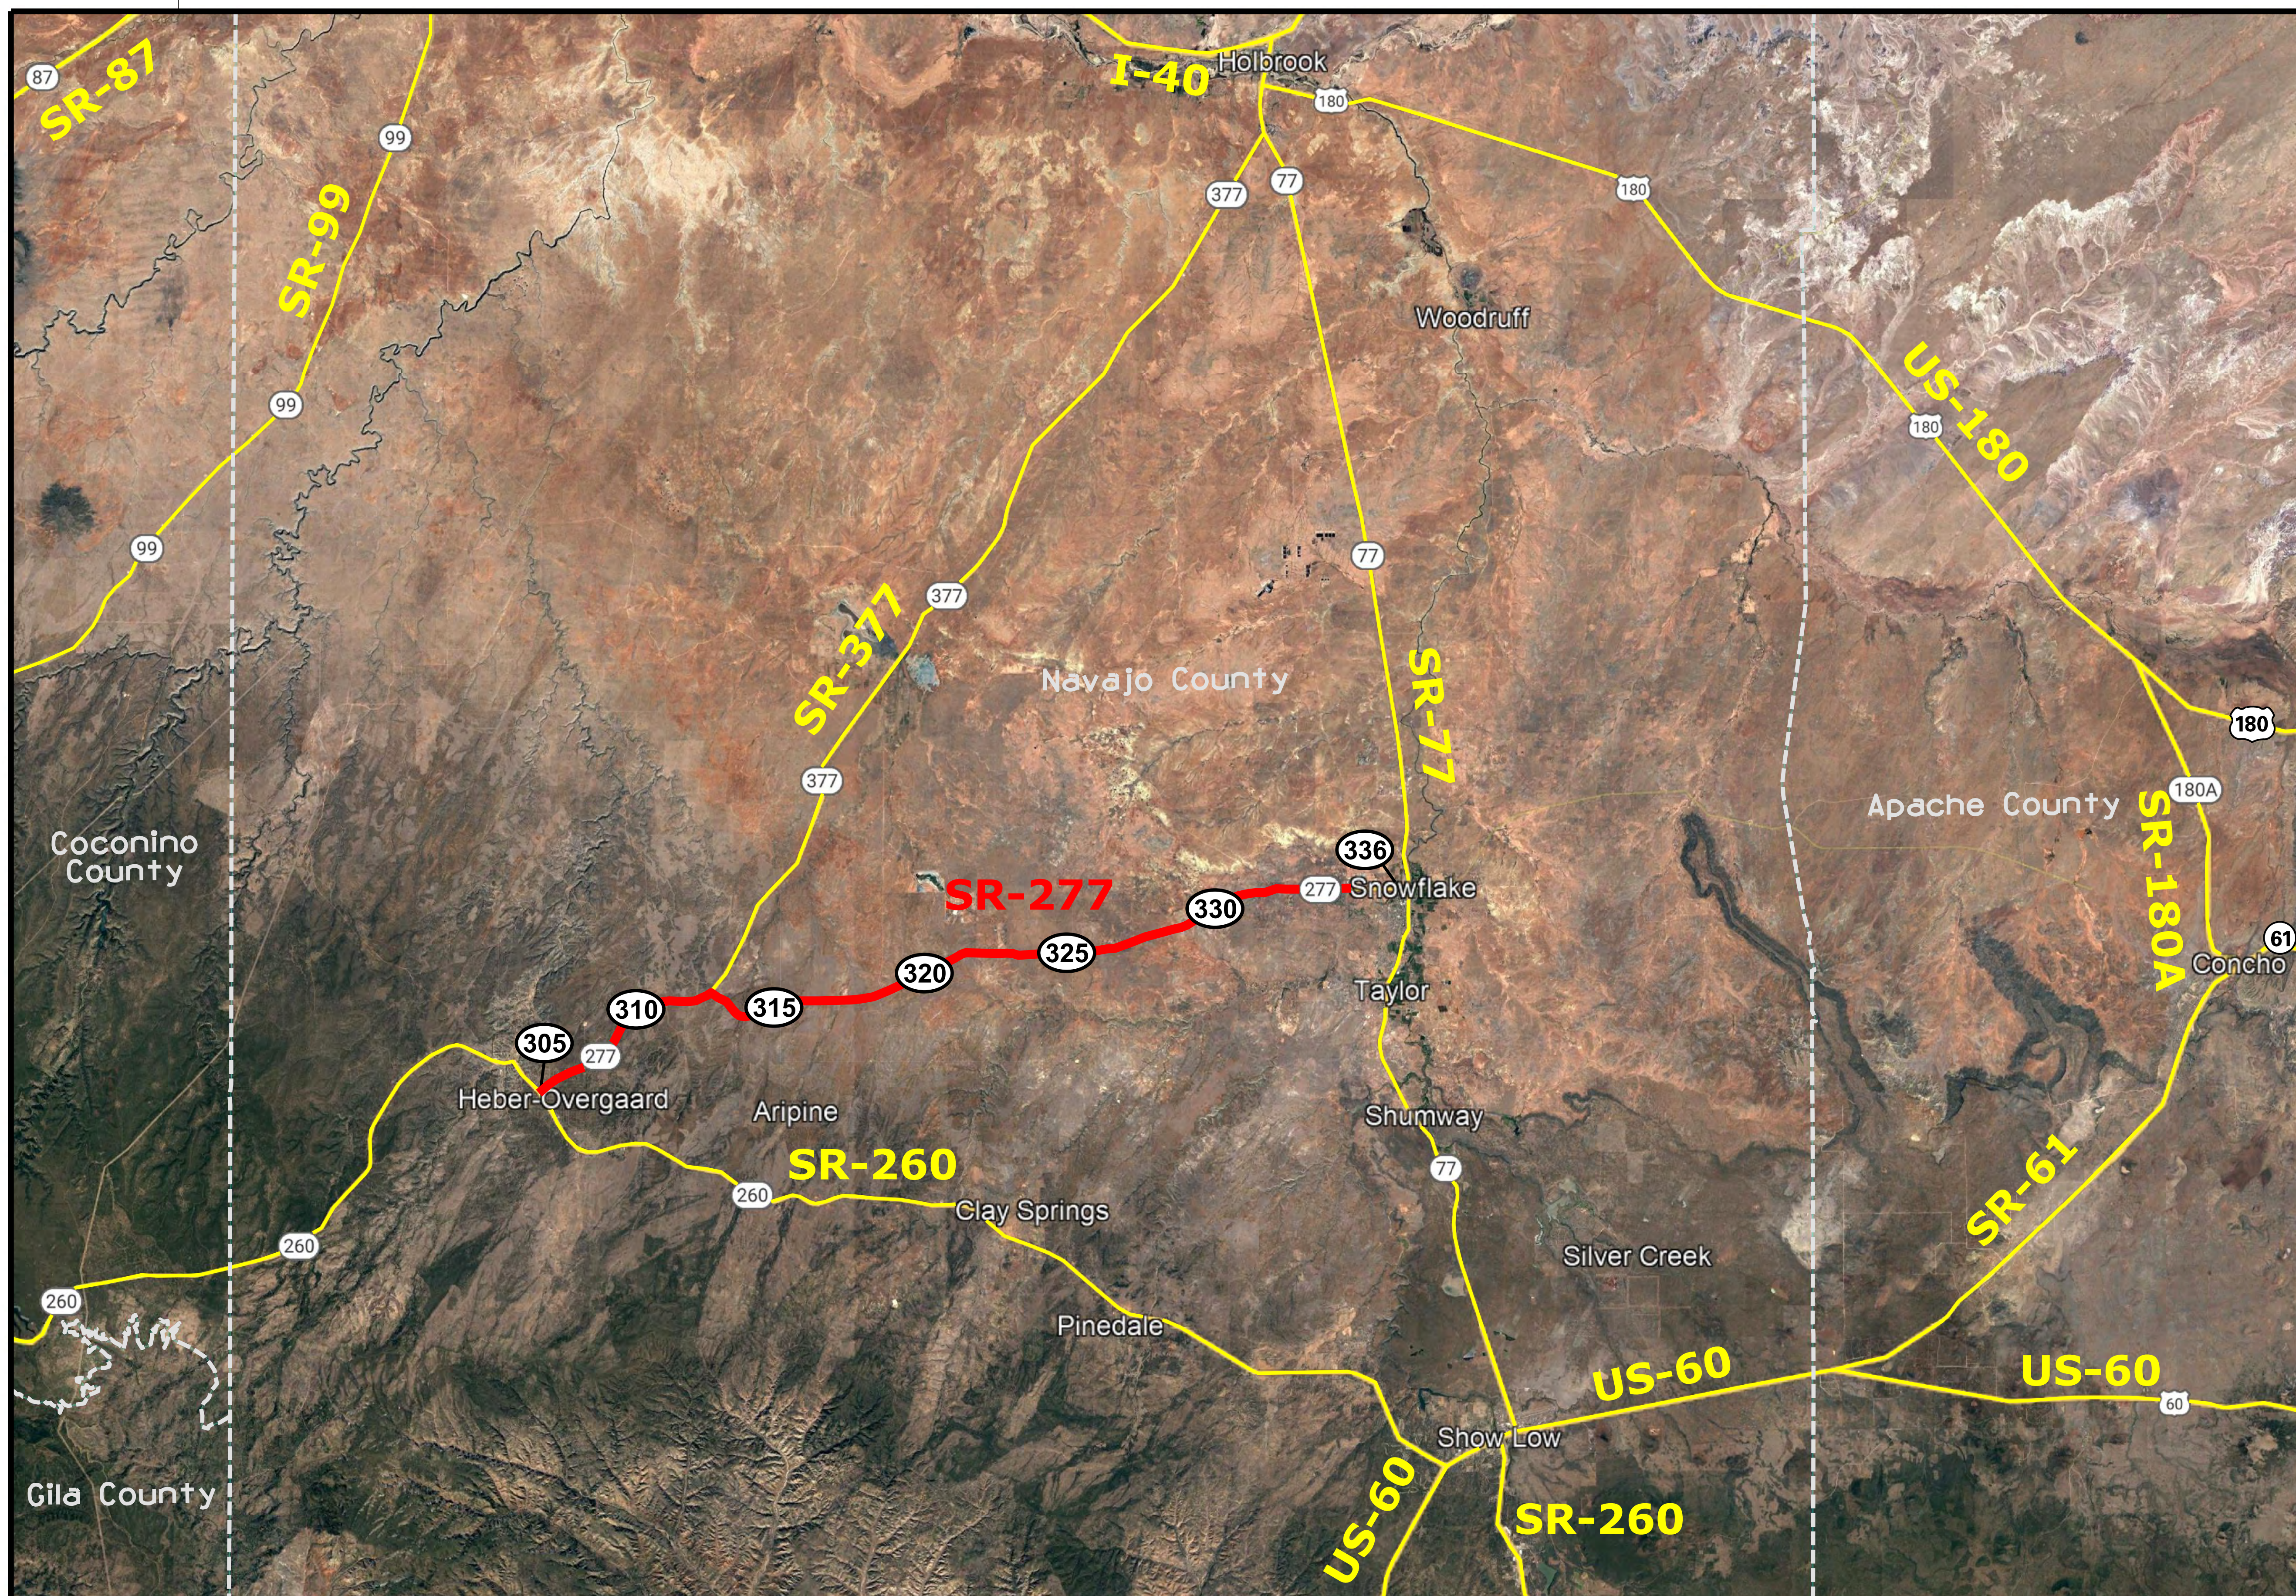

[Contact Us](#)

Click on MilePost numbers
to view Plans Index sheets

xx Mile Post Numbers

SR 277

Mile Post: 305 - 336

NAVAJO COUNTY

[Contact Us](#)

Click in colored box to view Plans/Maps
⊗ Mile Post Number

Right Of Way Index Map	ROUTE SR 277	MILEPOST 305 - 315
HIGHWAY NAME		Heber - Snowflake Hwy.

NAVAJO COUNTY

C-9-T-213
Strip Map 1962

S-428-605
D-9-T-254 1970

S-428-603
D-9-T-243 1970

C-9-T-206
Strip Map 1960

[Contact Us](#)

Click in colored box
to view Plans/Maps
(xx) Mile Post Number

Right Of Way Index Map	ROUTE SR 277	MILEPOST 316 - 325
HIGHWAY NAME Heber - Snowflake Hwy.		

NAVAJO COUNTY

(Survey Only)

[Contact Us](#)

Click in colored box to view Plans/Maps
ⓧ Mile Post Number

Right Of Way Index Map	ROUTE SR 277	MILEPOST 325 - 336
HIGHWAY NAME Heber - Snowflake Hwy.		