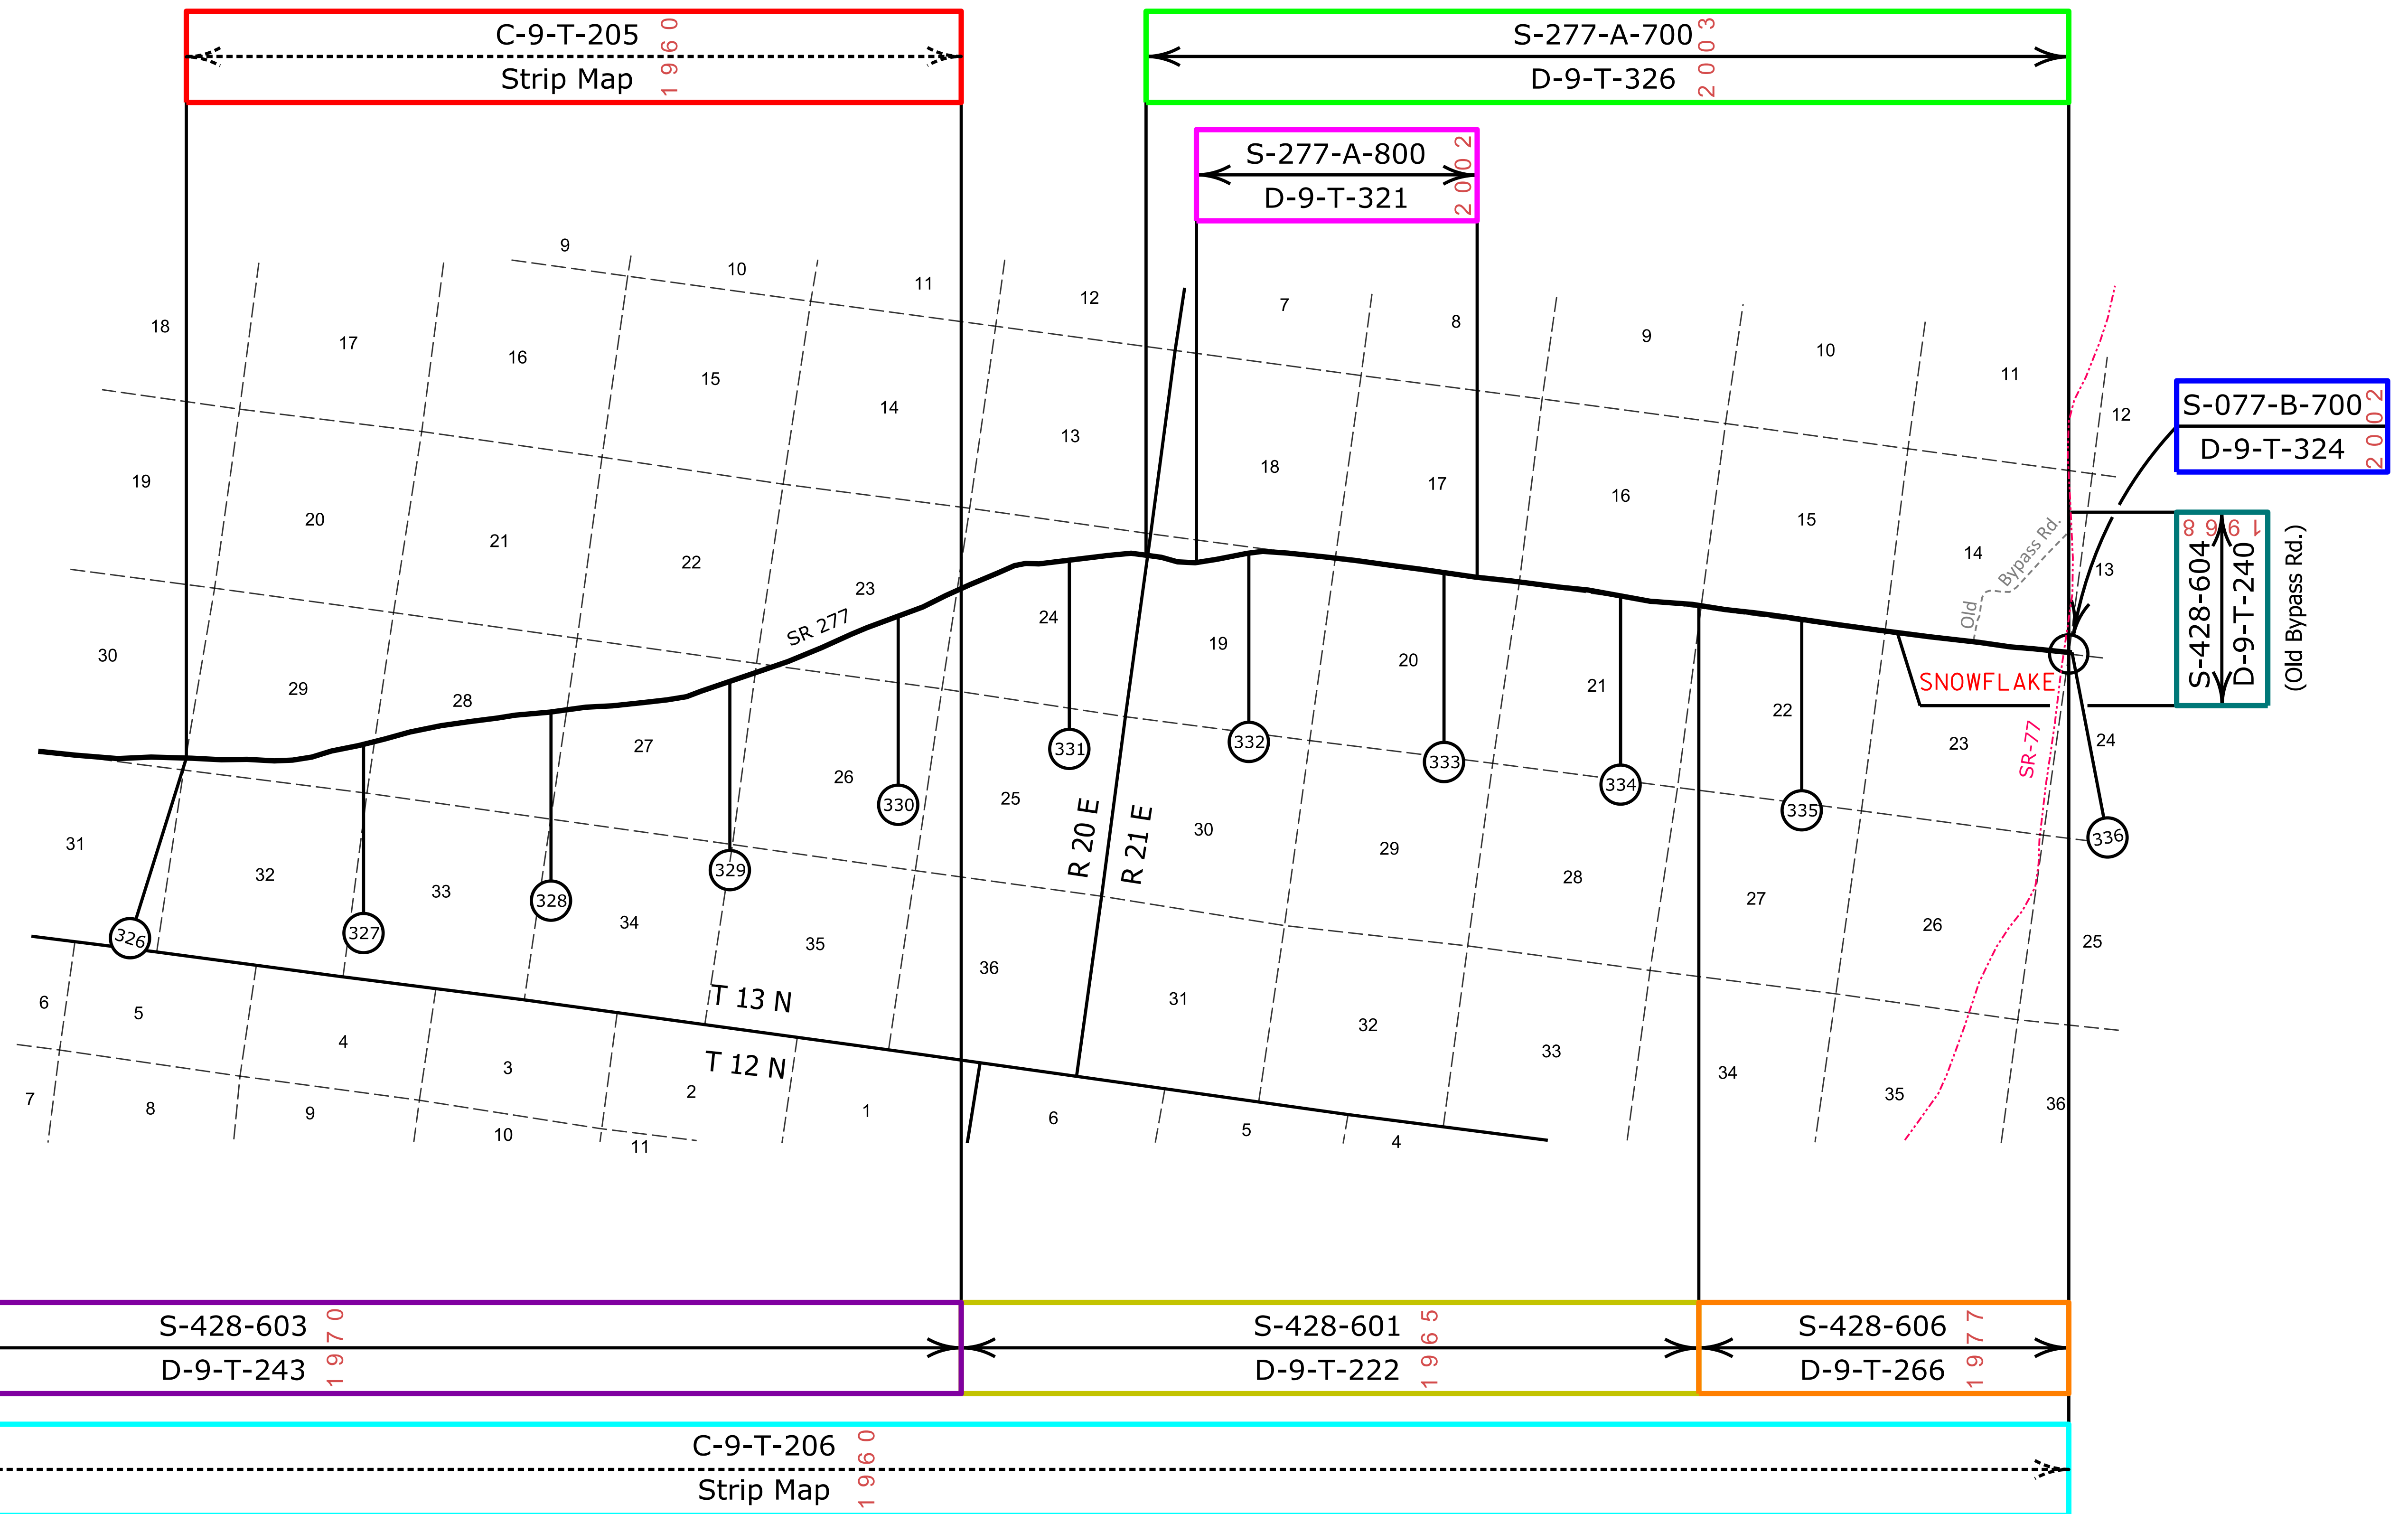

[Contact Us](#)

Click on MilePost numbers
to view Plans Index sheets

xx Mile Post Numbers

SR 277

Mile Post: 305 - 336

NAVAJO COUNTY

[Contact Us](#)

Click in colored box to view Plans/Maps
⊗ Mile Post Number

Right Of Way Index Map	ROUTE SR 277	MILEPOST 305 - 315
HIGHWAY NAME		Heber - Snowflake Hwy.

NAVAJO COUNTY

C-9-T-213
Strip Map 1962

S-428-605
D-9-T-254 1970

S-428-603
D-9-T-243 1970

C-9-T-206
Strip Map 1960

[Contact Us](#)

Click in colored box
to view Plans/Maps
(xx) Mile Post Number

Right Of Way Index Map	ROUTE SR 277	MILEPOST 316 - 325
HIGHWAY NAME Heber - Snowflake Hwy.		

NAVAJO COUNTY

(Survey Only)

[Contact Us](#)

Click in colored box to view Plans/Maps
ⓧ Mile Post Number

Right Of Way Index Map	ROUTE SR 277	MILEPOST 325 - 336
HIGHWAY NAME Heber - Snowflake Hwy.		