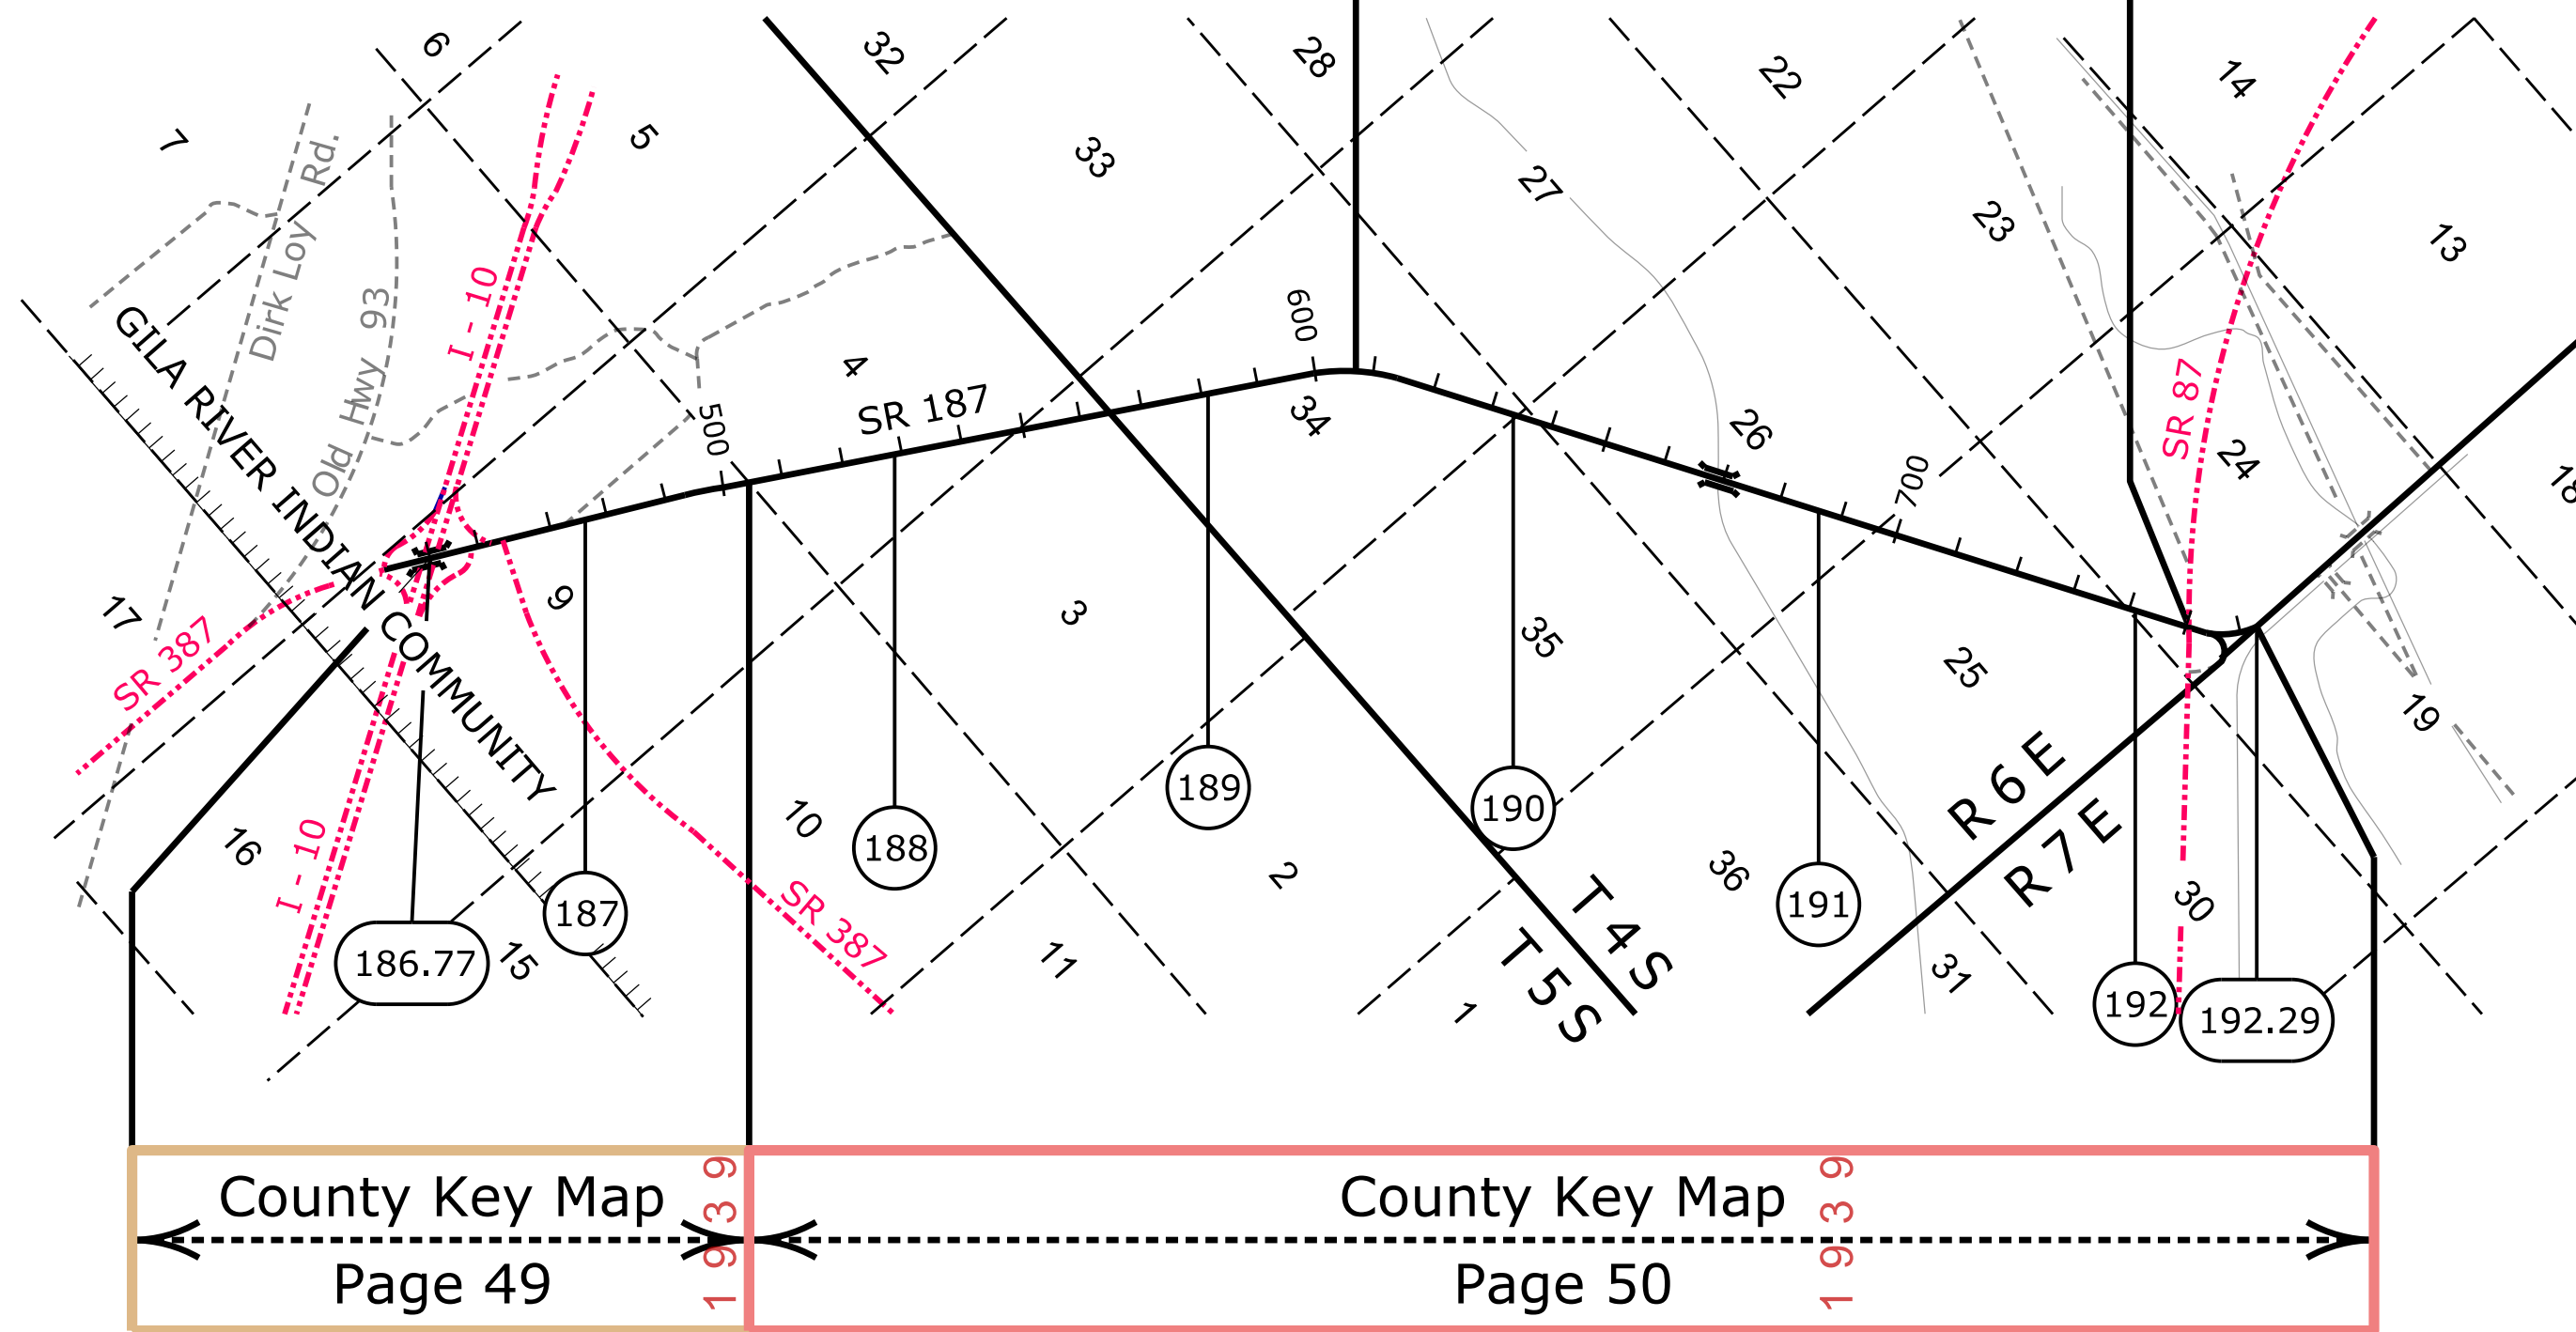

[Click on MilePost numbers](#)
[to view Plans Index sheets](#)

ⓧ Mile Post Numbers

SR 187

Mile Post: 186 to 192

PINAL COUNTY

(Survey Only)

[Contact Us](#)

Click in colored box to view Plans/Maps
ⓧ Mile Post Number

Right Of Way Index Map	ROUTE SR 187	MILEPOST 186.77 - 192.29
HIGHWAY NAME Casa Grande - Olberg		