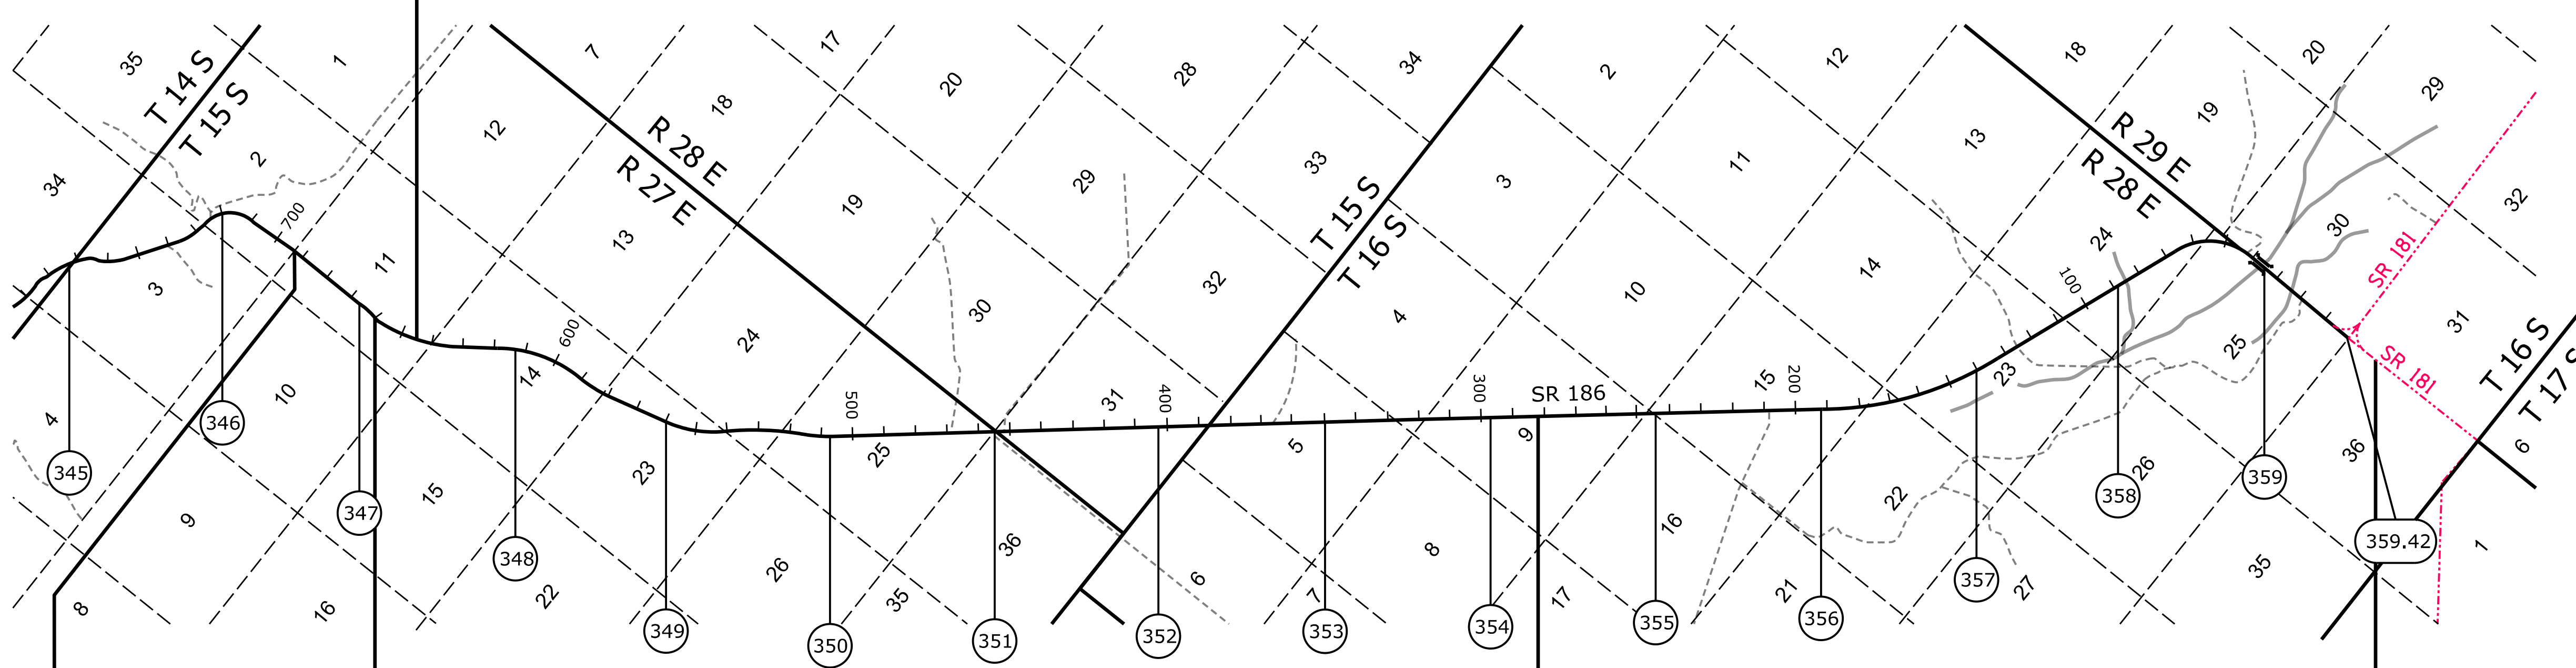

[Click on MilePost numbers](#)
[to view Plans Index sheets](#)

ⓧ Mile Post Numbers

SR 186

Mile Post: 326 to 359

COCHISE COUNTY

[Contact Us](#)

Click in colored box
to view Plans/Maps
ⓧ Mile Post Number

Right Of Way Index Map	ROUTE SR 186	MILEPOST 326.32 - 344.00
HIGHWAY NAME Willcox - Dos Cabezas - Chiricahua Hwy.		

COCHISE COUNTY

S-273-405
D-2-T-468 1992

S-273-702
D-2-T-434 1970

A-2-T-407
Strip Map 1962

S-273-701
D-2-T-407 1966

S 186-A-701
D-2-T-492 2004
Survey Only

[Contact Us](#)

Click in colored box
to view Plans/Maps
ⓧ Mile Post Number

Right Of Way Index Map	ROUTE SR 186	MILEPOST 344.00 - 359.42
HIGHWAY NAME Willcox - Dos Cabezas - Chiricahua Hwy.		