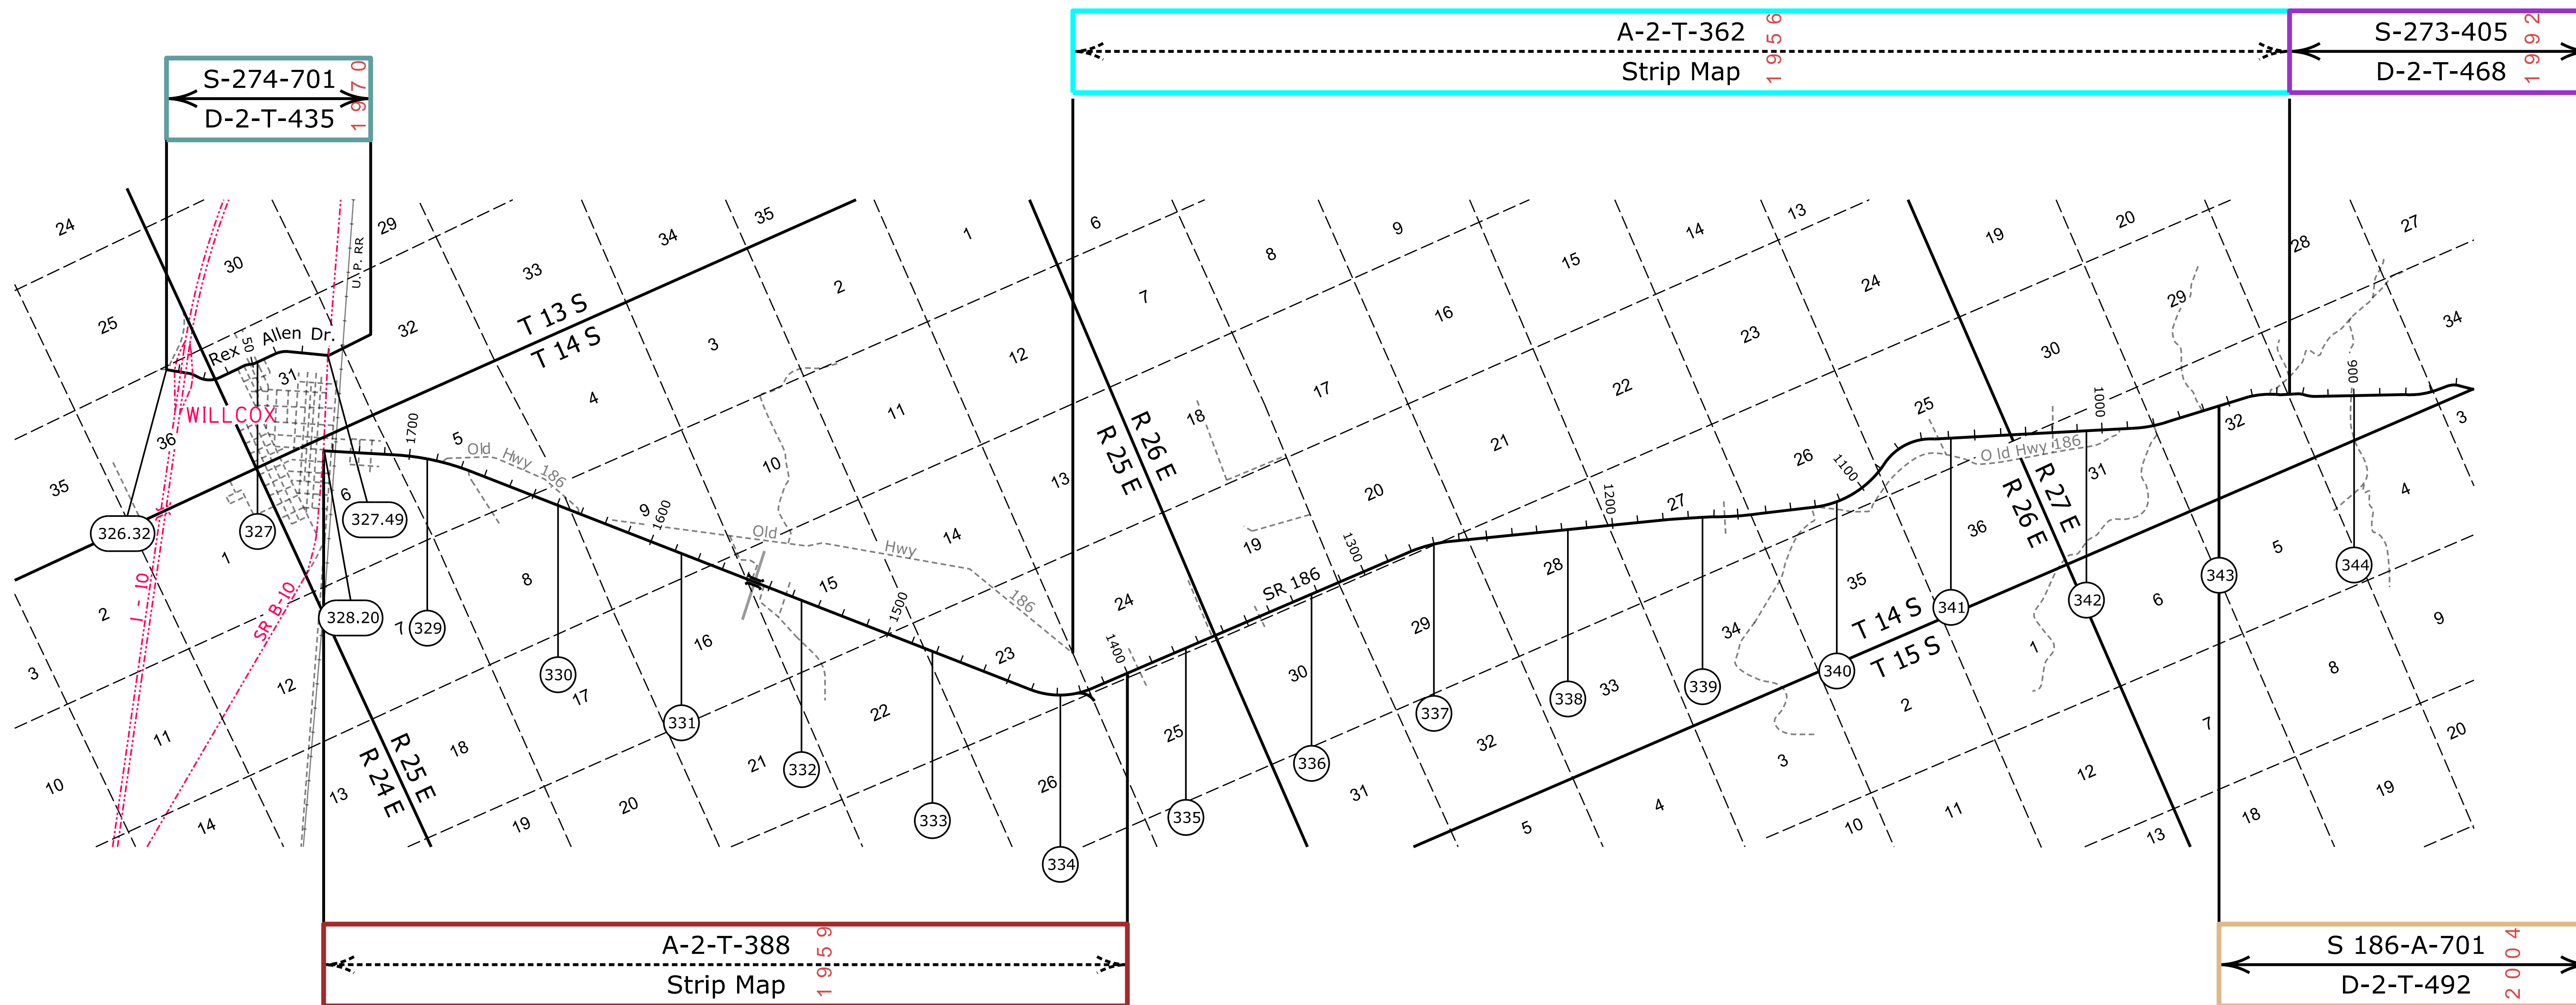

[Click on MilePost numbers](#)
[to view Plans Index sheets](#)

ⓧ Mile Post Numbers

SR 186

Mile Post: 326 to 359

COCHISE COUNTY

[Contact Us](#)

Click in colored box
to view Plans/Maps
ⓧ Mile Post Number

Right Of Way Index Map	ROUTE SR 186	MILEPOST 326.32 - 344.00
HIGHWAY NAME Willcox - Dos Cabezas - Chiricahua Hwy.		

COCHISE COUNTY

S-273-405
D-2-T-468 1992

S-273-702
D-2-T-434 1970

A-2-T-407
Strip Map 1962

S-273-701
D-2-T-407 1966

S 186-A-701
D-2-T-492 2004
Survey Only

[Contact Us](#)

Click in colored box
to view Plans/Maps
ⓧ Mile Post Number

Right Of Way Index Map	ROUTE SR 186	MILEPOST 344.00 - 359.42
HIGHWAY NAME Willcox - Dos Cabezas - Chiricahua Hwy.		