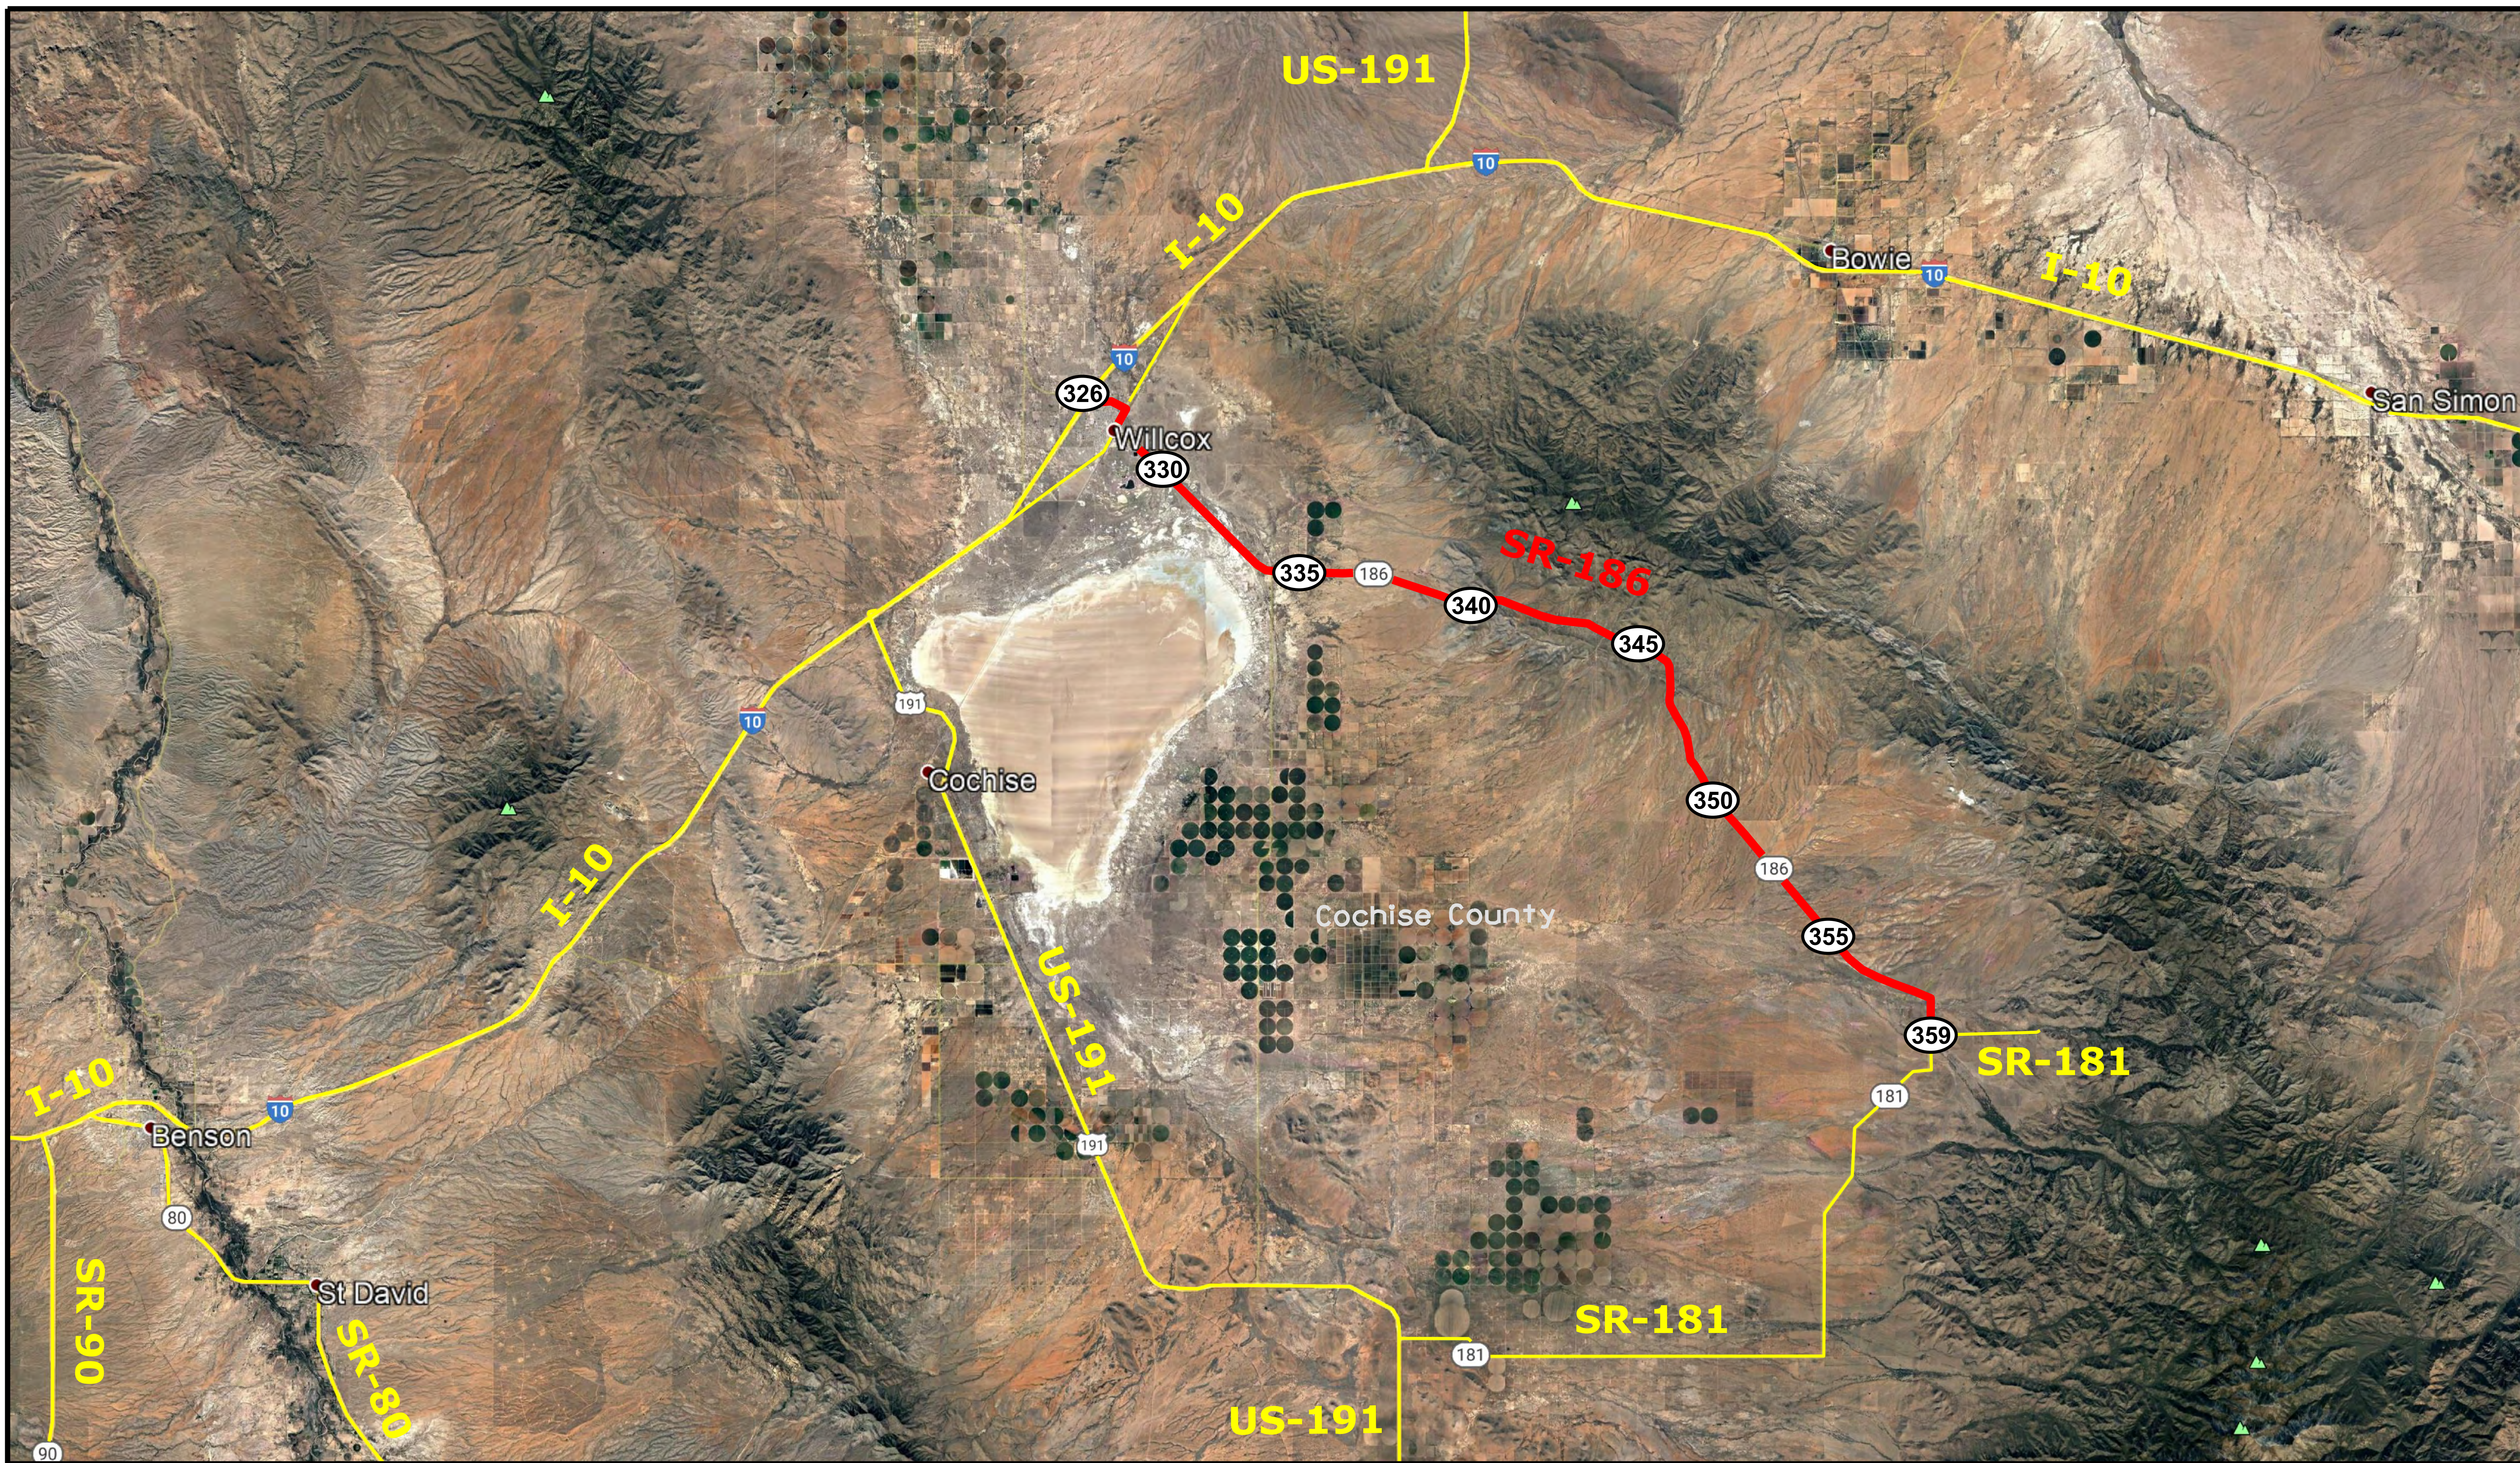

[Click on MilePost numbers](#)
[to view Plans Index sheets](#)

ⓧ Mile Post Numbers

SR 186

Mile Post: 326 to 359

COCHISE COUNTY

[Contact Us](#)

Click in colored box
to view Plans/Maps
ⓧ Mile Post Number

Right Of Way Index Map	ROUTE SR 186	MILEPOST 326.32 - 344.00
HIGHWAY NAME Willcox - Dos Cabezas - Chiricahua Hwy.		

COCHISE COUNTY

S-273-405
D-2-T-468 1992

S-273-702
D-2-T-434 1970

A-2-T-407
Strip Map 1962

S-273-701
D-2-T-407 1966

S 186-A-701
D-2-T-492 2004
Survey Only

[Contact Us](#)

Click in colored box
to view Plans/Maps
ⓧ Mile Post Number

Right Of Way Index Map	ROUTE SR 186	MILEPOST 344.00 - 359.42
HIGHWAY NAME Willcox - Dos Cabezas - Chiricahua Hwy.		