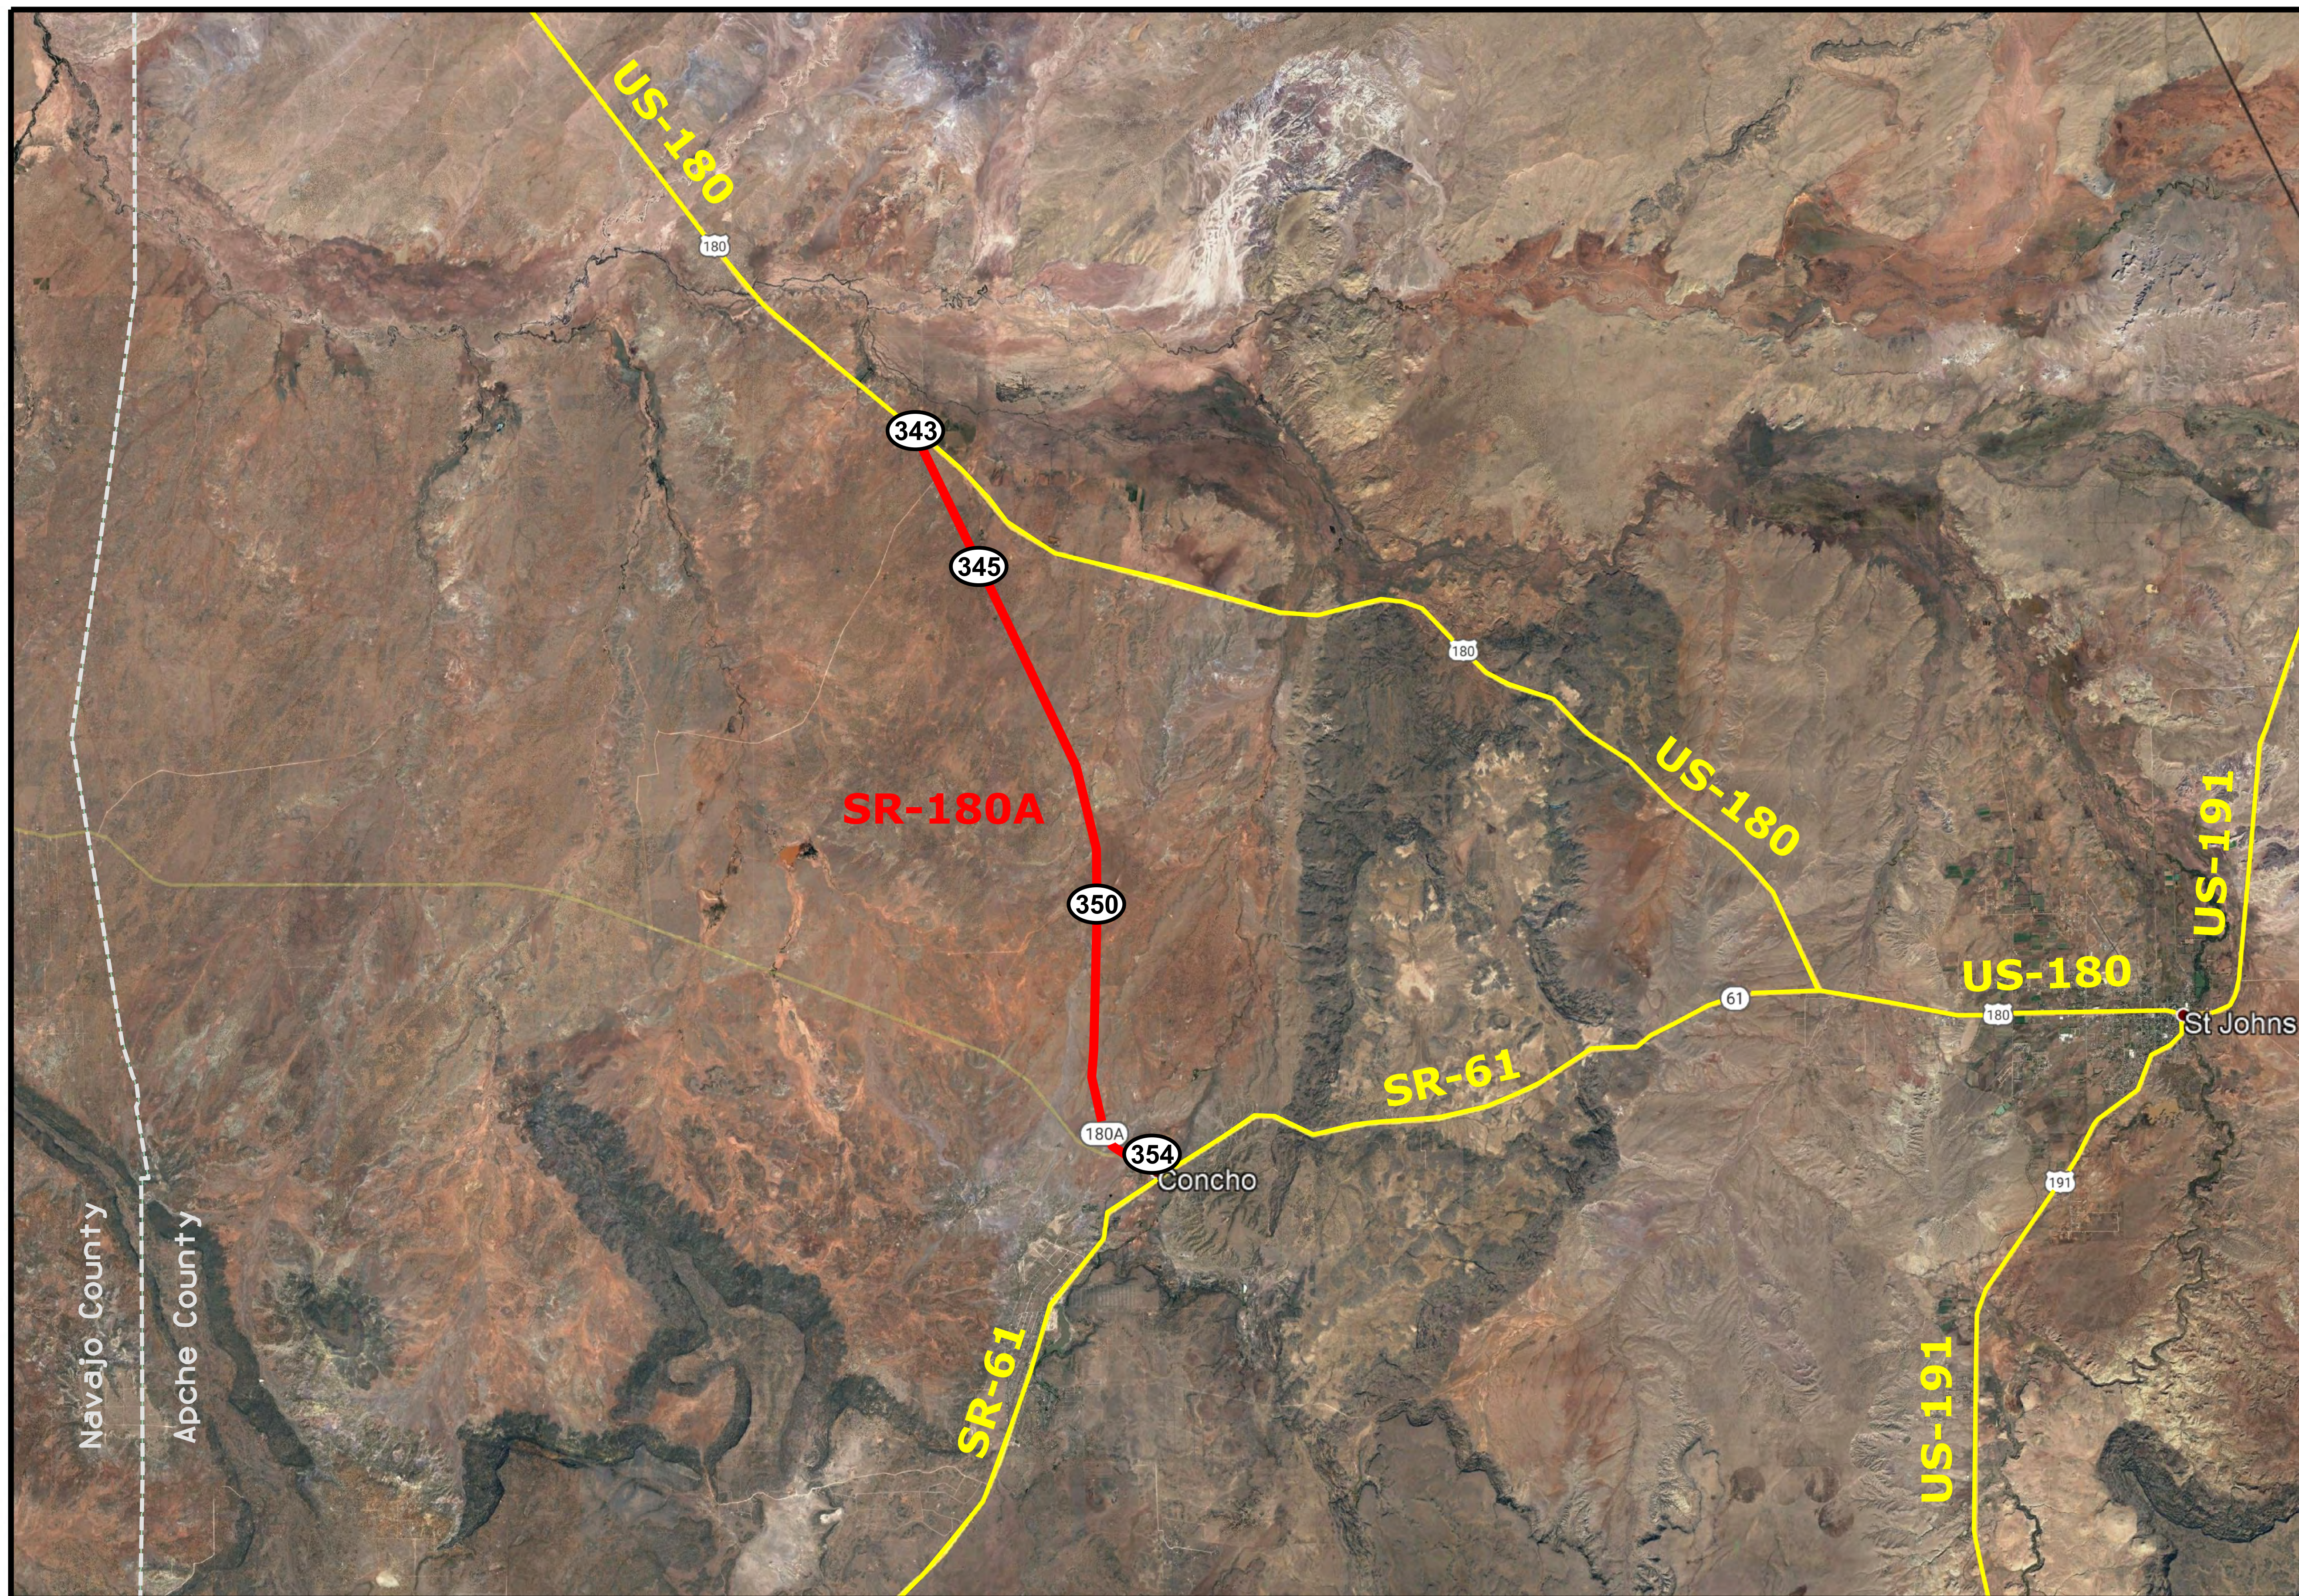

[Click on MilePost numbers](#)
[to view Plans Index sheets](#)

ⓧ Mile Post Numbers

SR 180A

Mile Post: 343 to 354

APACHE COUNTY

[Contact Us](#)

Click in colored box
to view Plans/Maps
(xx) Mile Post Number

Right Of Way Index Map	ROUTE SR 180A	MILEPOST 343.10 - 354.36
HIGHWAY NAME		Hunt - Concho Hwy.