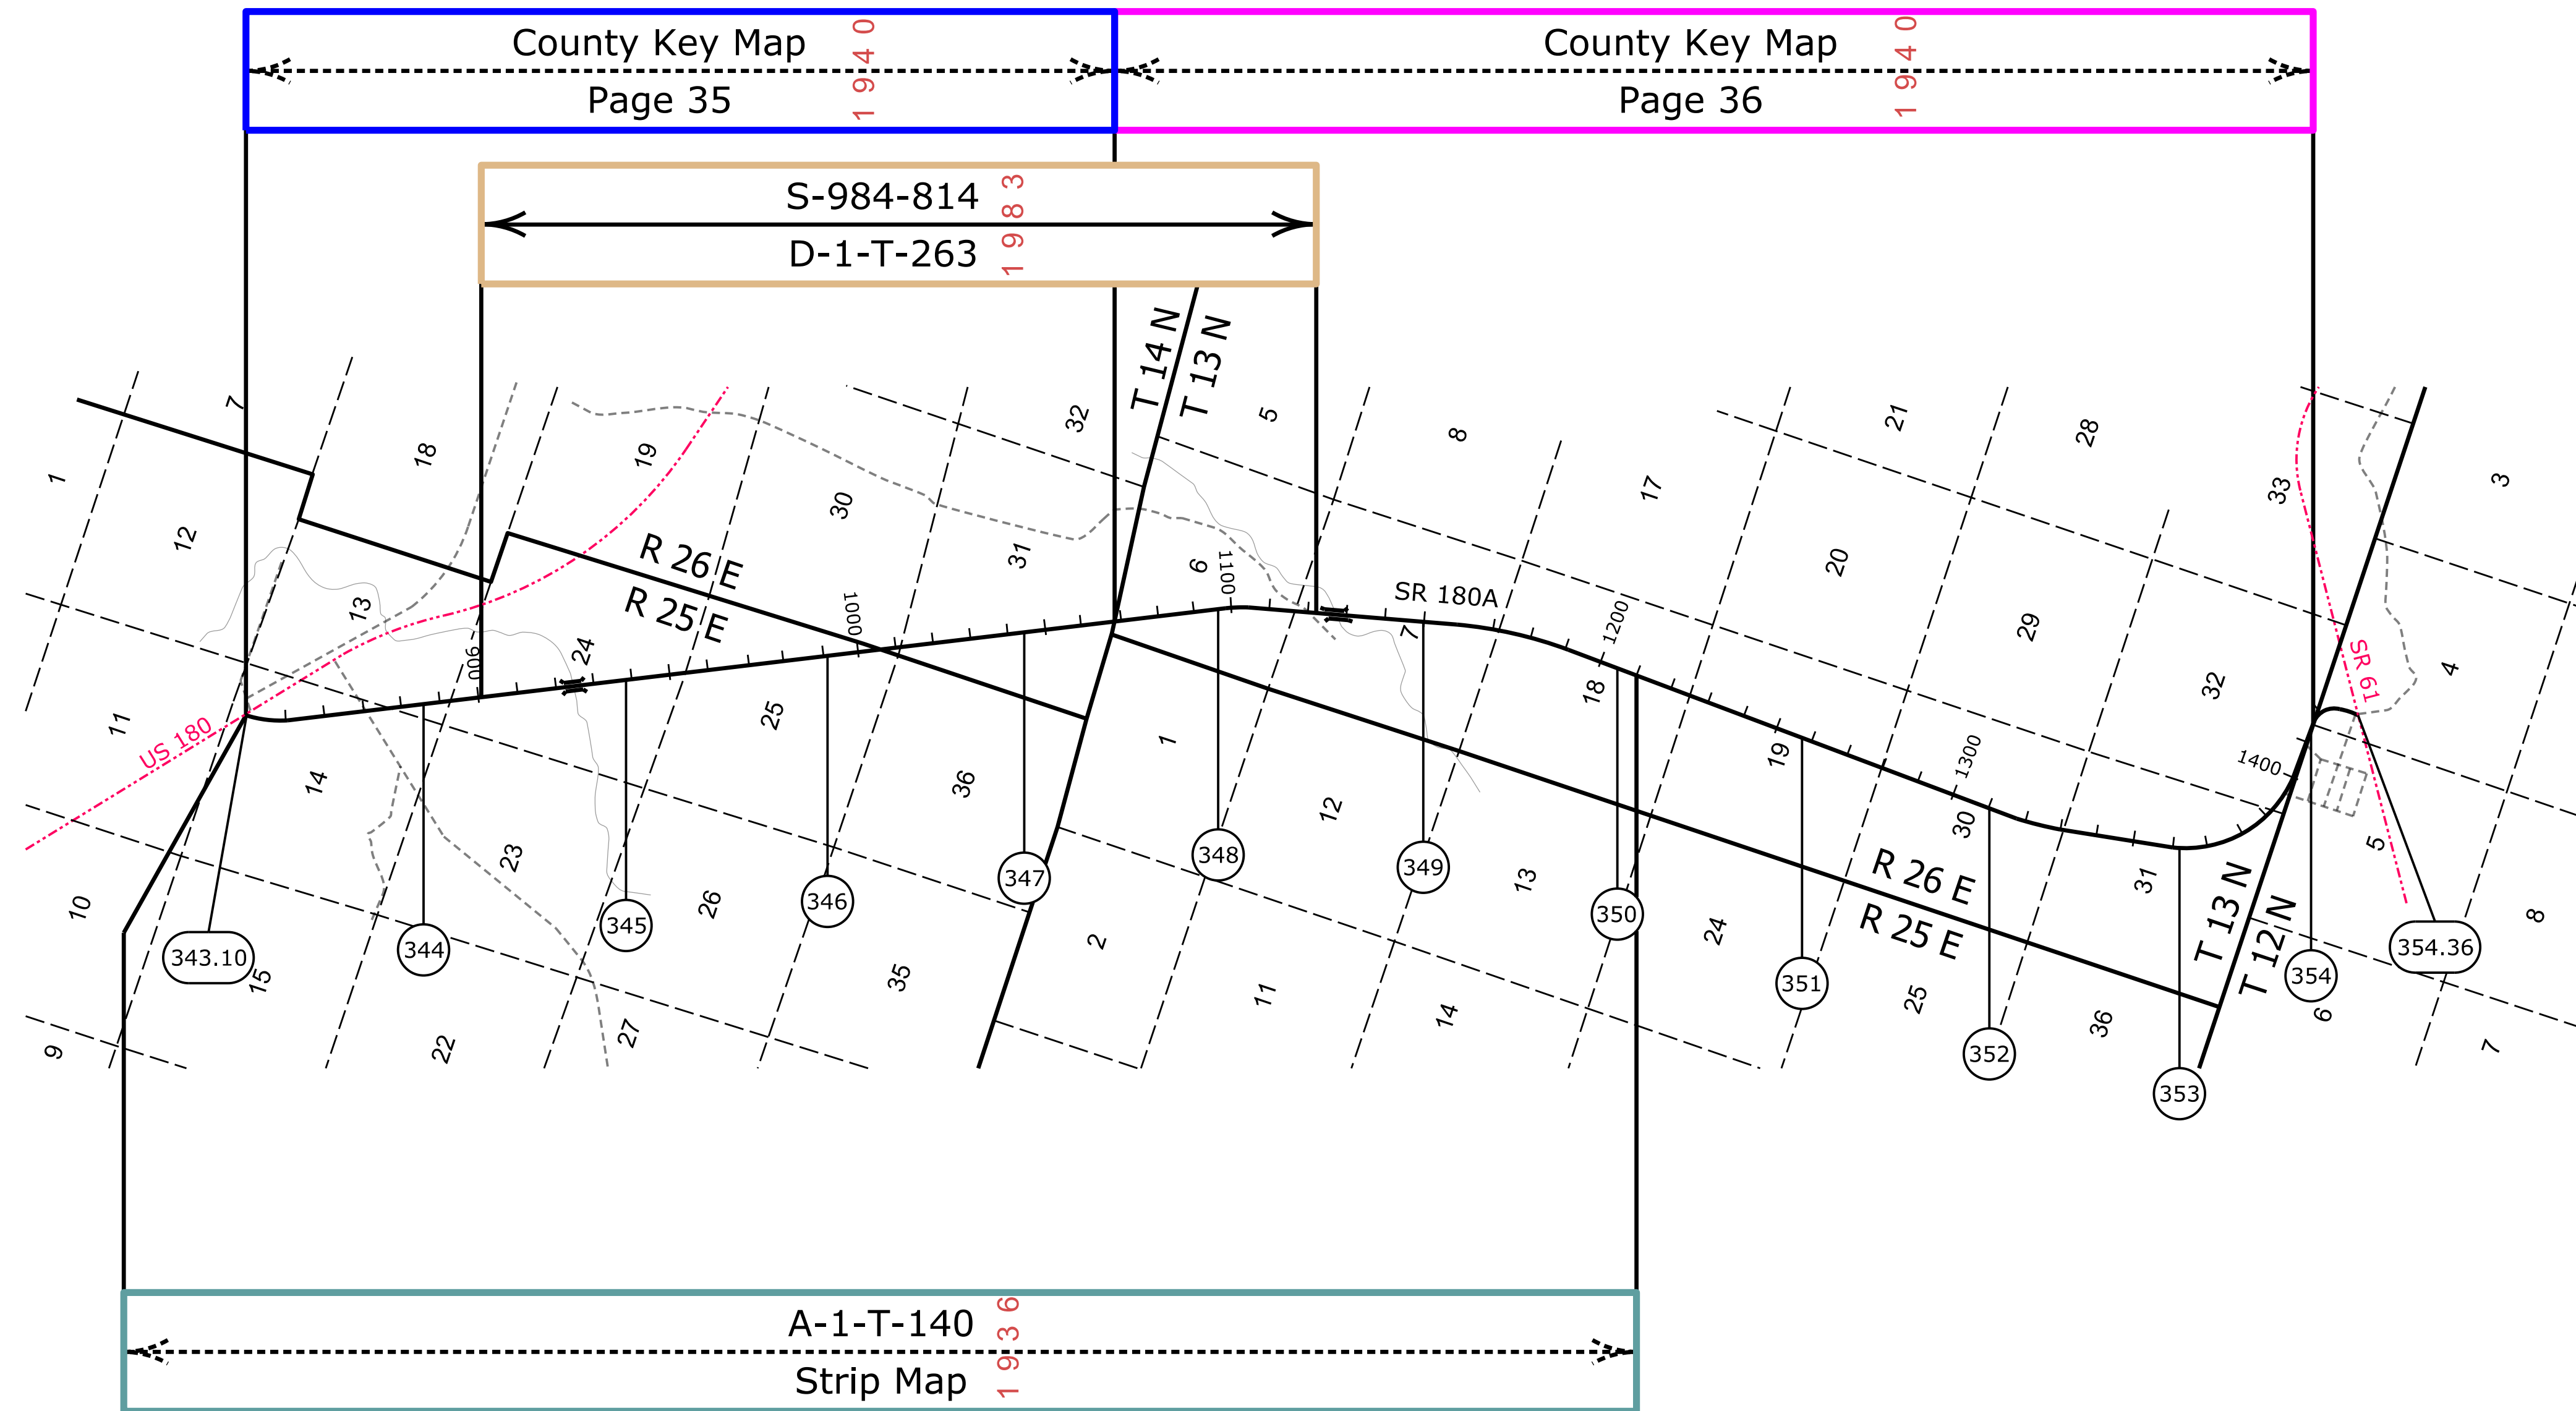

[Click on MilePost numbers](#)
[to view Plans Index sheets](#)

ⓧ Mile Post Numbers

SR 180A

Mile Post: 343 to 354

APACHE COUNTY

[Contact Us](#)

Click in colored box
to view Plans/Maps
(xx) Mile Post Number

Right Of Way Index Map	ROUTE SR 180A	MILEPOST 343.10 - 354.36
HIGHWAY NAME		Hunt - Concho Hwy.