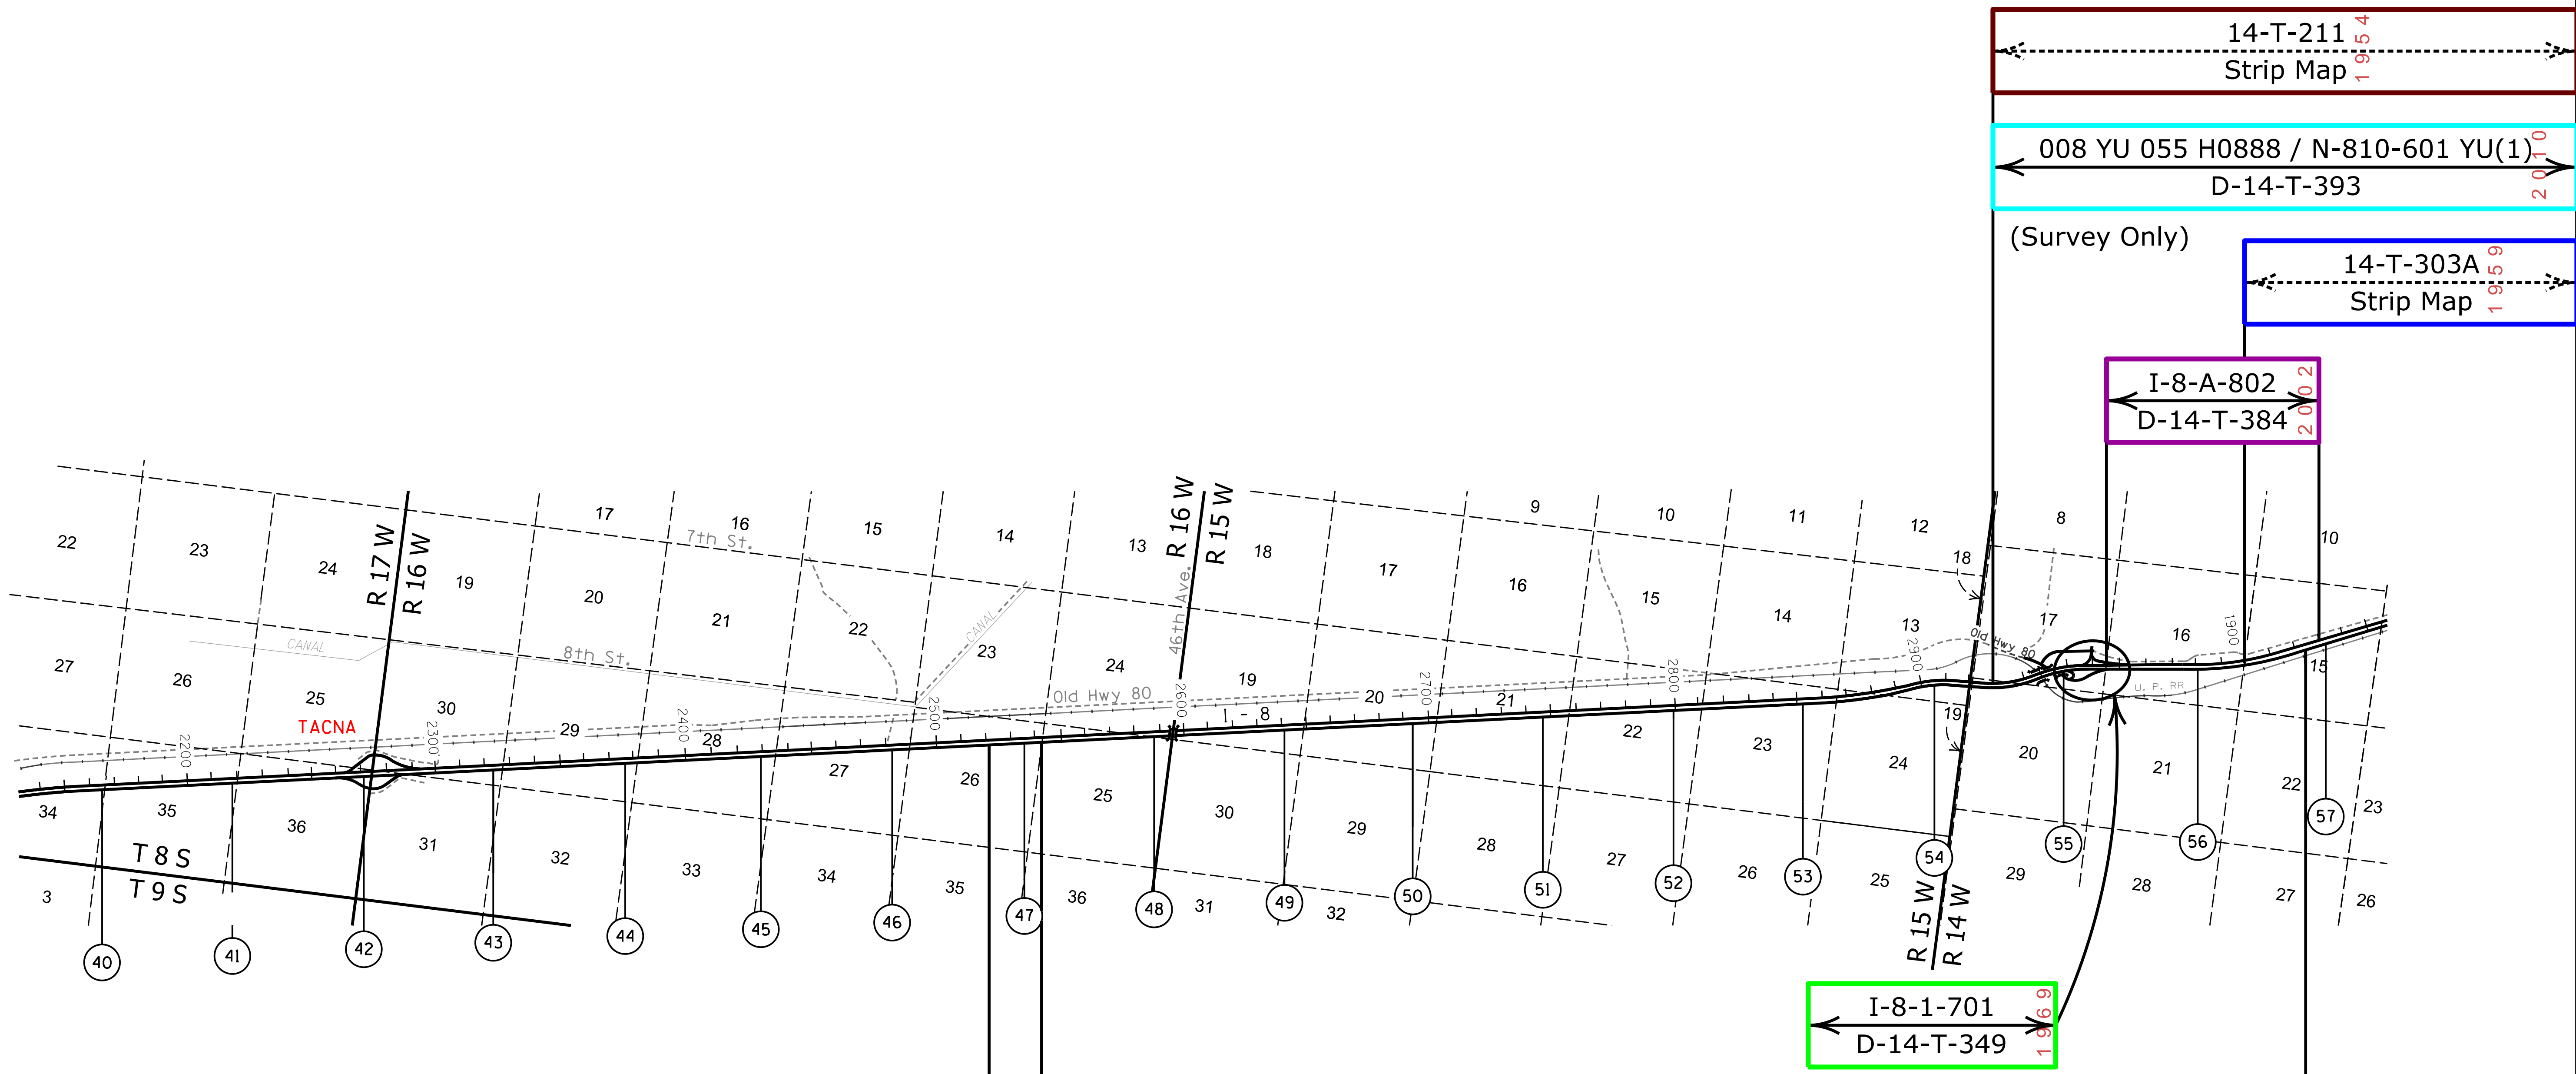

Click on MilePost numbers
to view Plans Index sheets

xx Mile Post Numbers

I-8

Mile Post: 0 to 179

YUMA COUNTY

[Contact Us](#)

Click in colored box to view Plans/Maps
 (xx) Mile Post Number

Right Of Way Index Map	ROUTE I - 8	MILEPOST 11.00 - 25.00
HIGHWAY NAME Yuma - Casa Grande Hwy.		

YUMA COUNTY

[Contact Us](#)

Click in colored box
to view Plans/Maps
ⓧ Mile Post Number

Right Of Way Index Map	ROUTE I - 8	MILEPOST 25.00 - 39.00
HIGHWAY NAME Yuma - Casa Grande Hwy.		

YUMA COUNTY

14-T-211
Strip Map 1954

008 YU 055 H0888 / N-810-601 YU(1)
D-14-T-393 2010

(Survey Only)

14-T-303A
Strip Map 1959

I-8-A-802
D-14-T-384 2002

I-8-1-701
D-14-T-349 1969

I-8-1(24)
D-14-T-322 1963

I-8-1(16)
D-14-T-320 1963

I-8-1(4)
D-14-T-303 1961

14-T-196
Strip Map 1947

14-T-181
Strip Map 1946

[Contact Us](#)

Click in colored box
to view Plans/Maps
ⓧ Mile Post Number

Right Of Way Index Map	ROUTE I - 8	MILEPOST 40.00 - 57.00
Yuma - Casa Grande Hwy.		