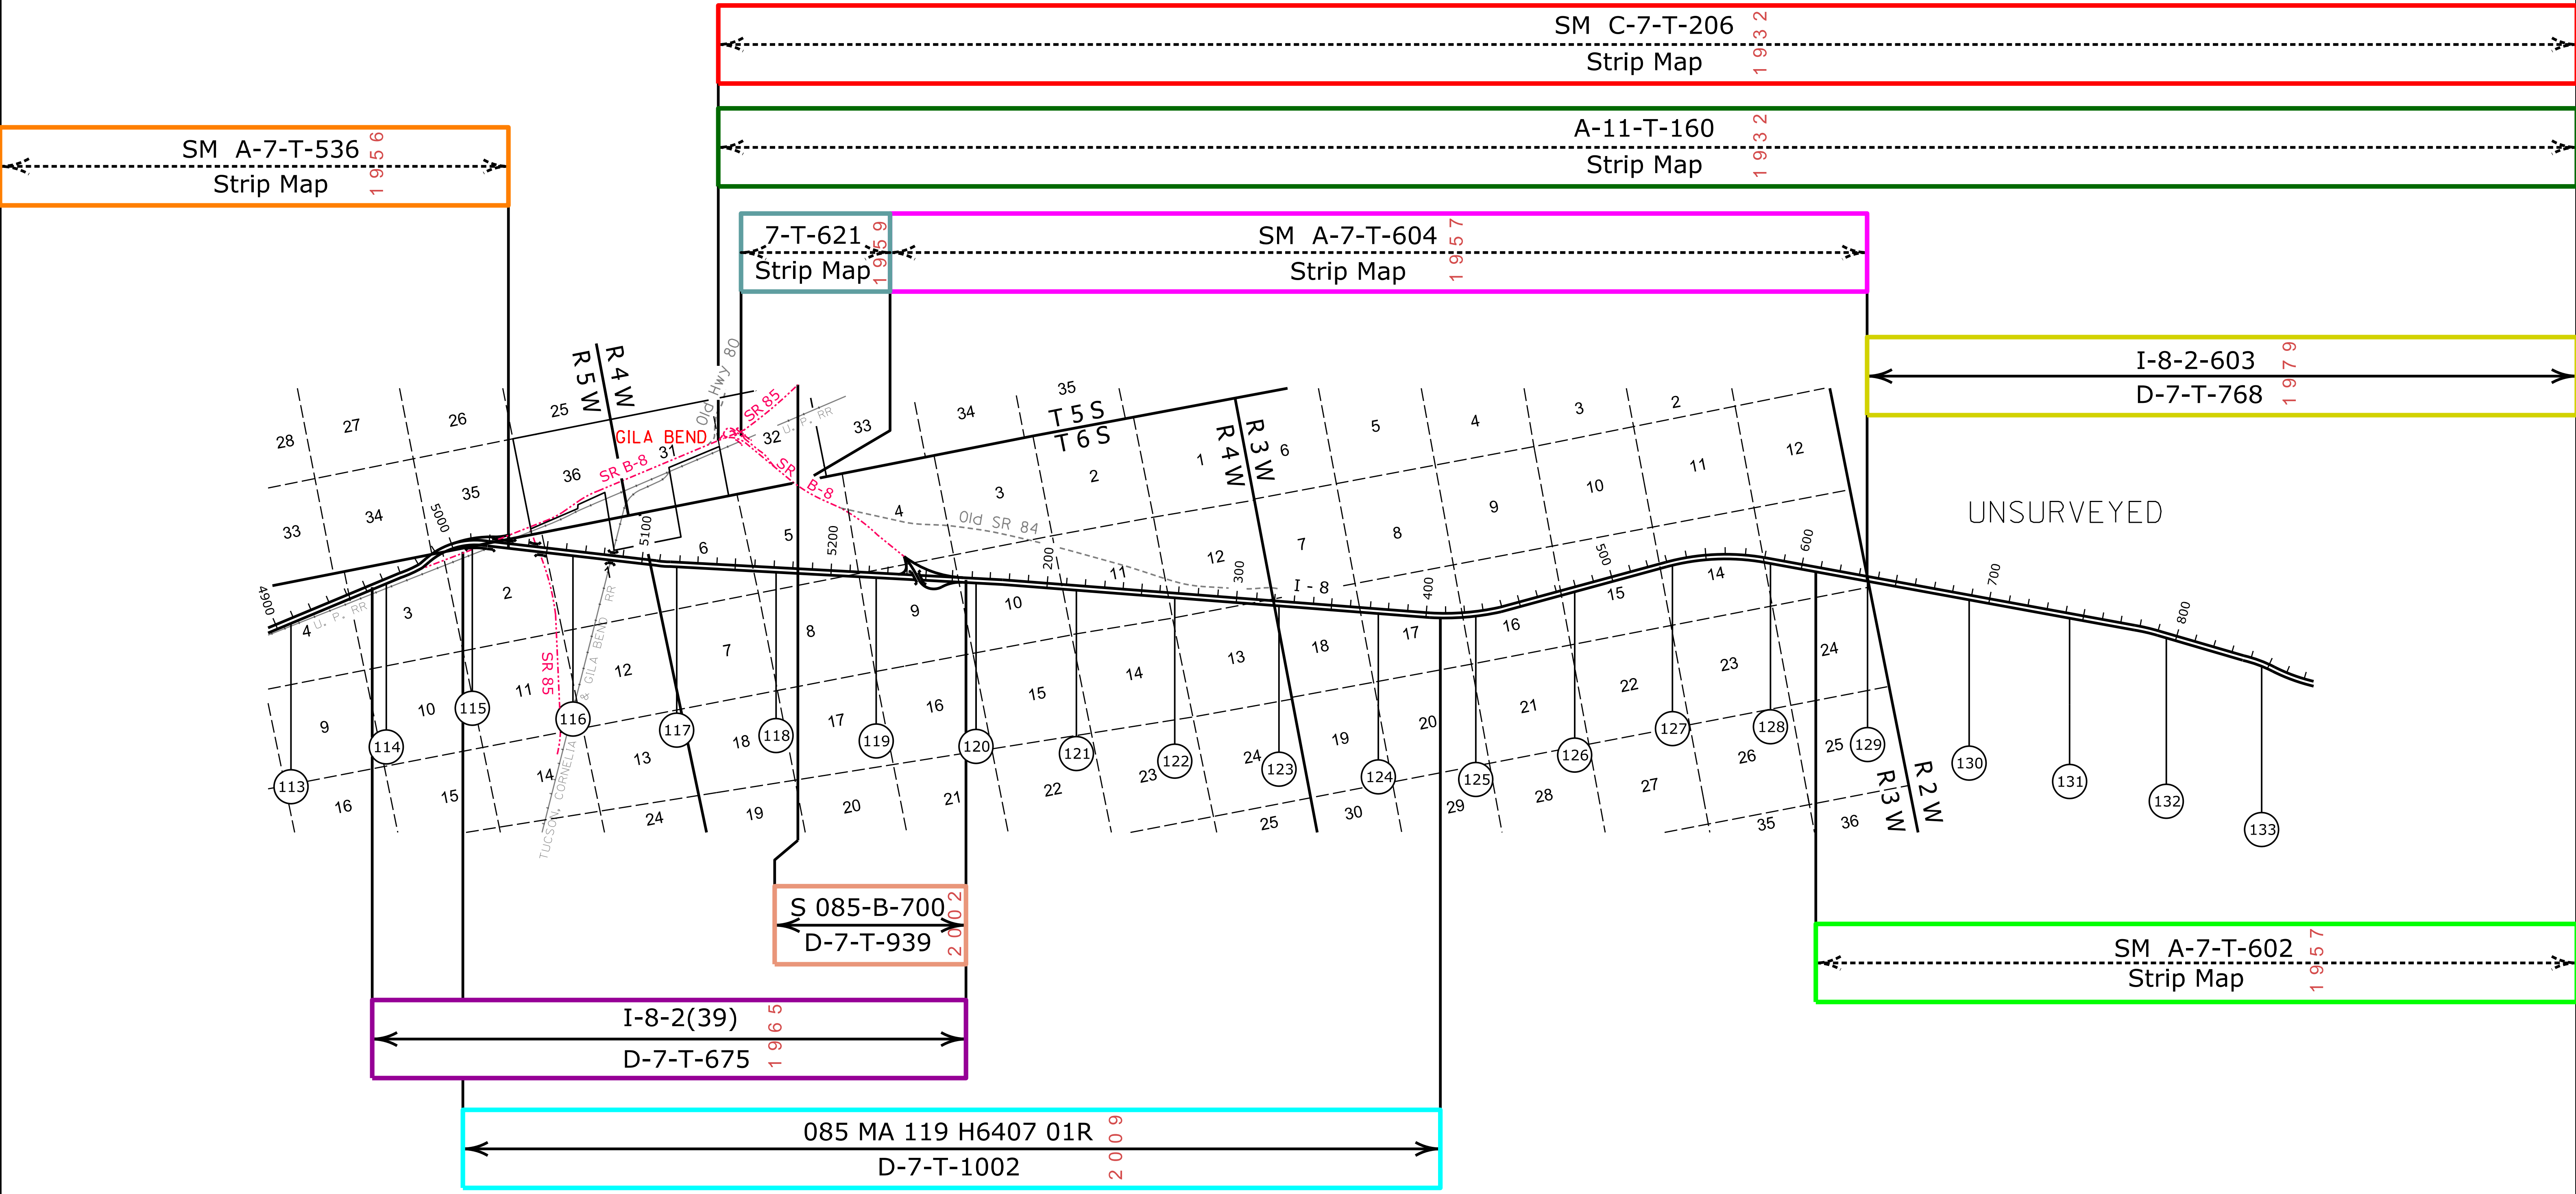

MARICOPA COUNTY

Contact Us

Click in colored box to view Plans/Maps
(xx) Mile Post Number

Right Of Way Index Map	ROUTE I - 8	MILEPOST 113.00 - 133.00
HIGHWAY NAME Yuma - Casa Grande Hwy.