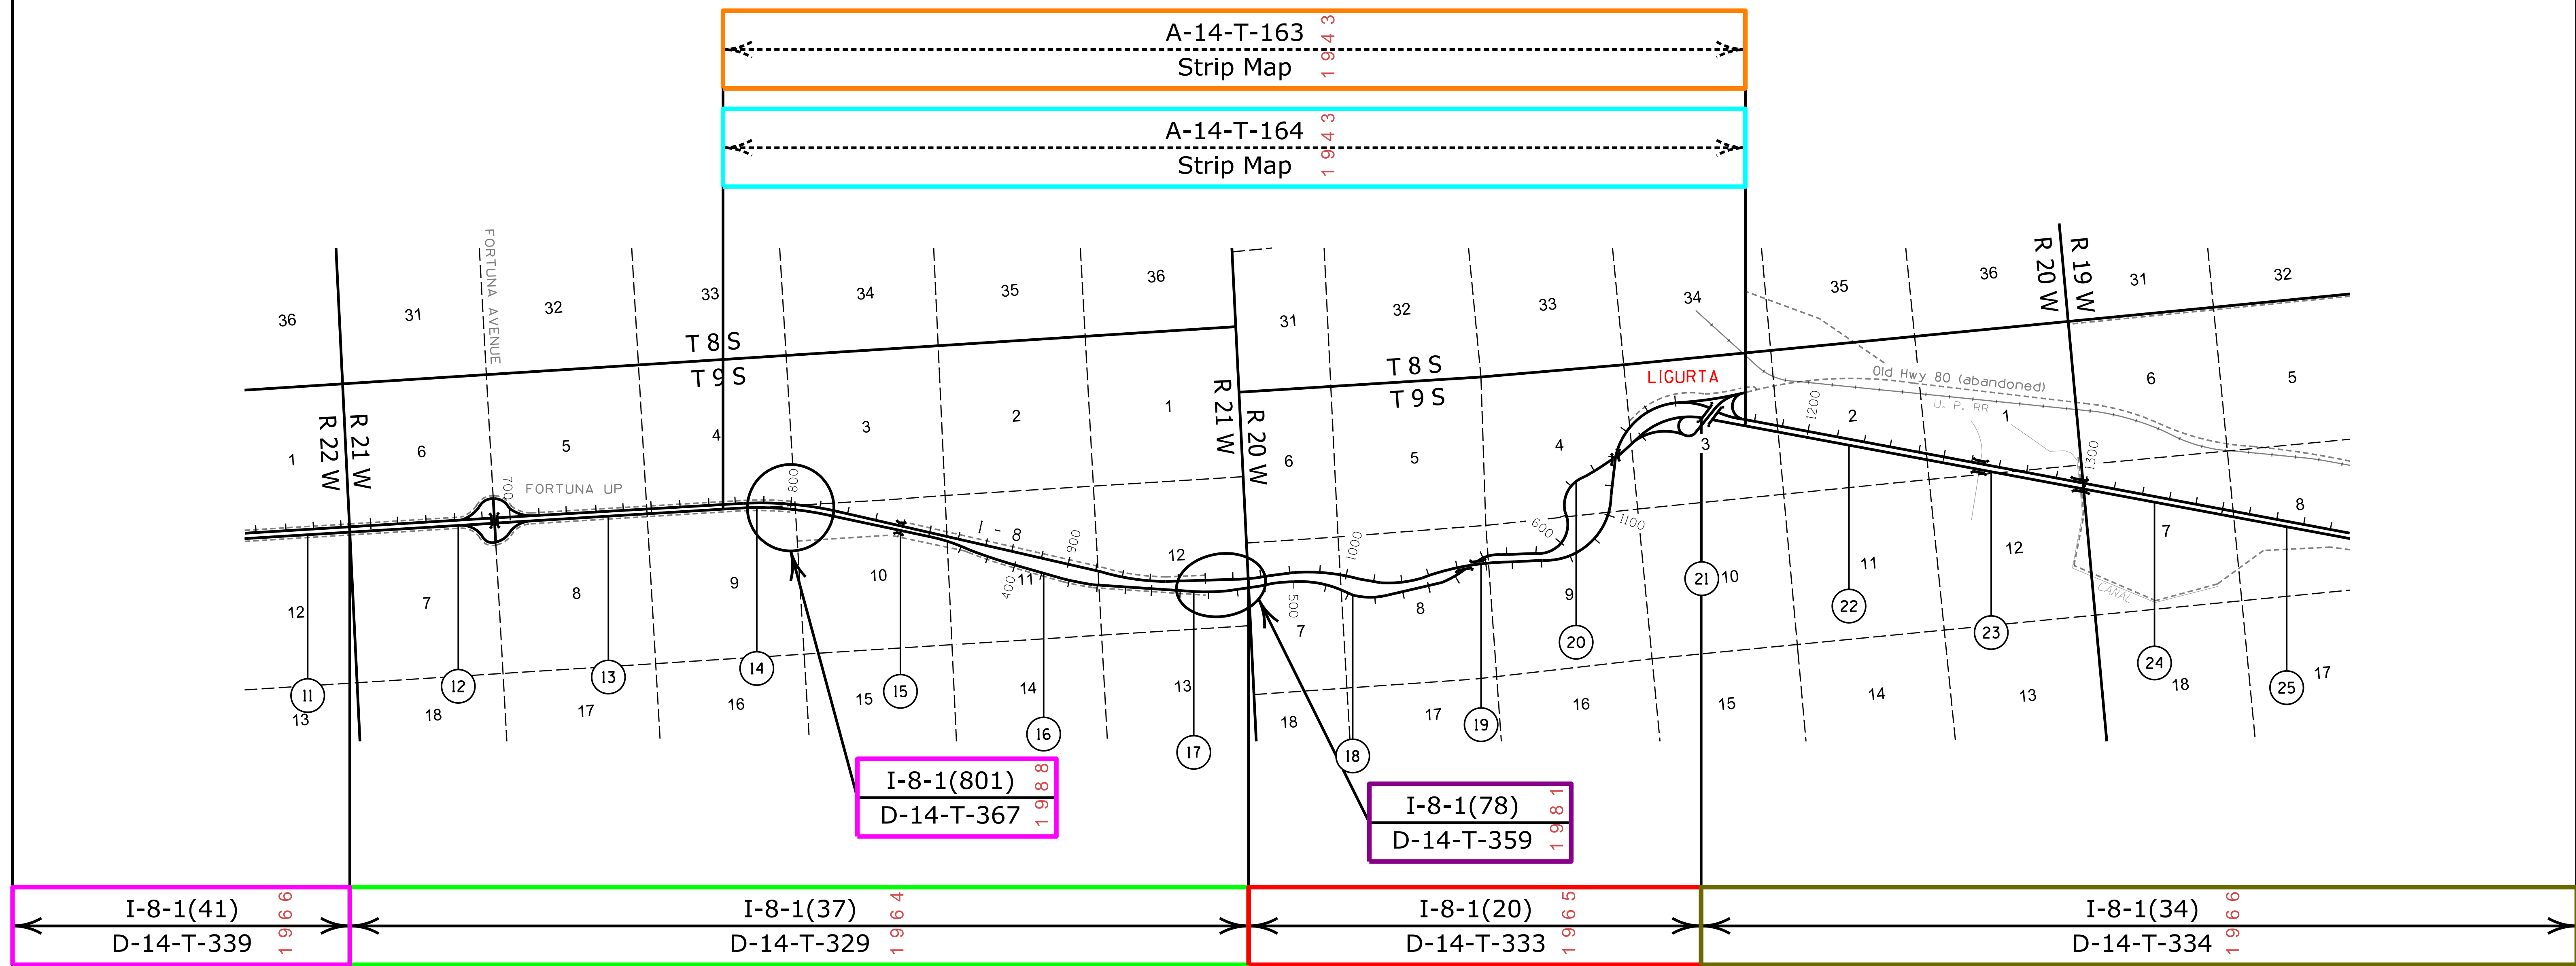

Click on MilePost numbers
to view Plans Index sheets

xx Mile Post Numbers

I-8

Mile Post: 0 to 179

YUMA COUNTY

[Contact Us](#)

Click in colored box to view Plans/Maps
 (xx) Mile Post Number

Right Of Way Index Map	ROUTE I - 8	MILEPOST 11.00 - 25.00
HIGHWAY NAME Yuma - Casa Grande Hwy.		

008 YU 055 H0888 / N-810-601 YU(1)
D-14-T-393 2010

(Survey Only)

14-T-303A
Strip Map 1959

I-8-A-802
D-14-T-384 2002

I-8-1-701
D-14-T-349 1969

I-8-1(24)
D-14-T-322 1963

I-8-1(16)
D-14-T-320 1963

I-8-1(4)
D-14-T-303 1961

14-T-196
Strip Map 1947

14-T-181
Strip Map 1946

[Contact Us](#)

Click in colored box
to view Plans/Maps
ⓧ Mile Post Number

Right Of Way Index Map	ROUTE I - 8	MILEPOST 40.00 - 57.00
Yuma - Casa Grande Hwy.		

1959

SM A-7-T-619
Strip Map

1959

I-8-1(4)
D-14-T-303

1961

SM A-7-T-619A
Strip Map

1959

Contact Us