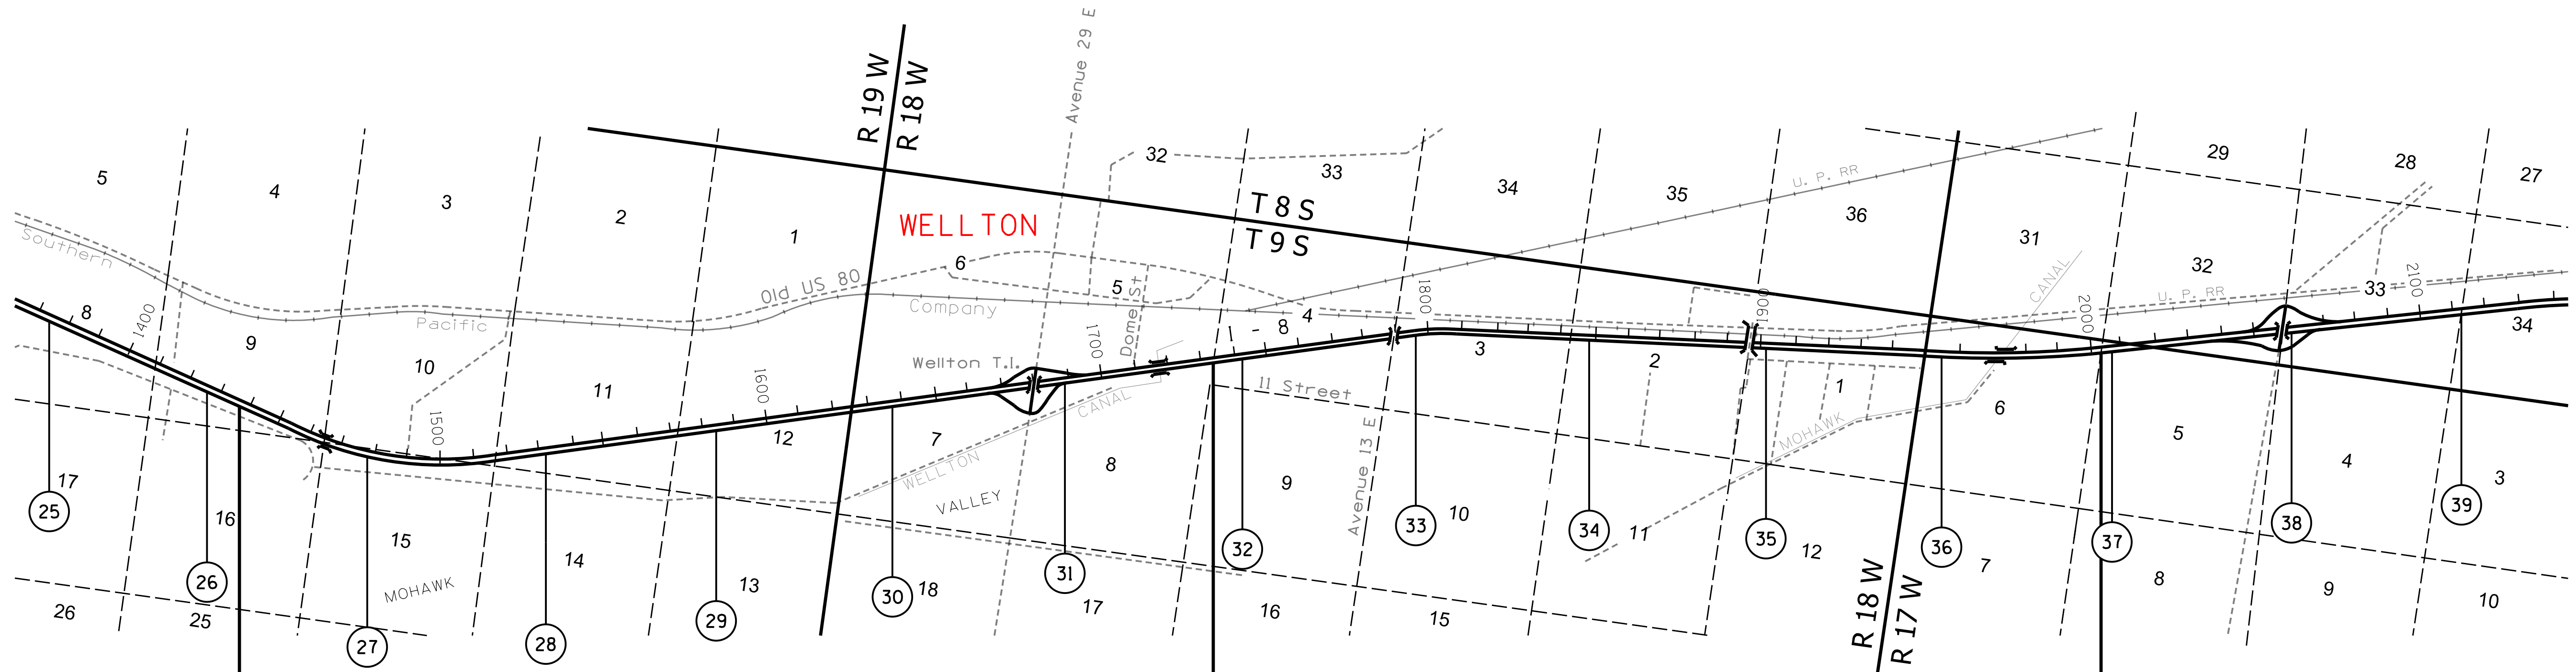

YUMA COUNTY

[Contact Us](#)

Click in colored box
to view Plans/Maps
ⓧ Mile Post Number

Right Of Way Index Map	ROUTE I - 8	MILEPOST 25.00 - 39.00
HIGHWAY NAME Yuma - Casa Grande Hwy.