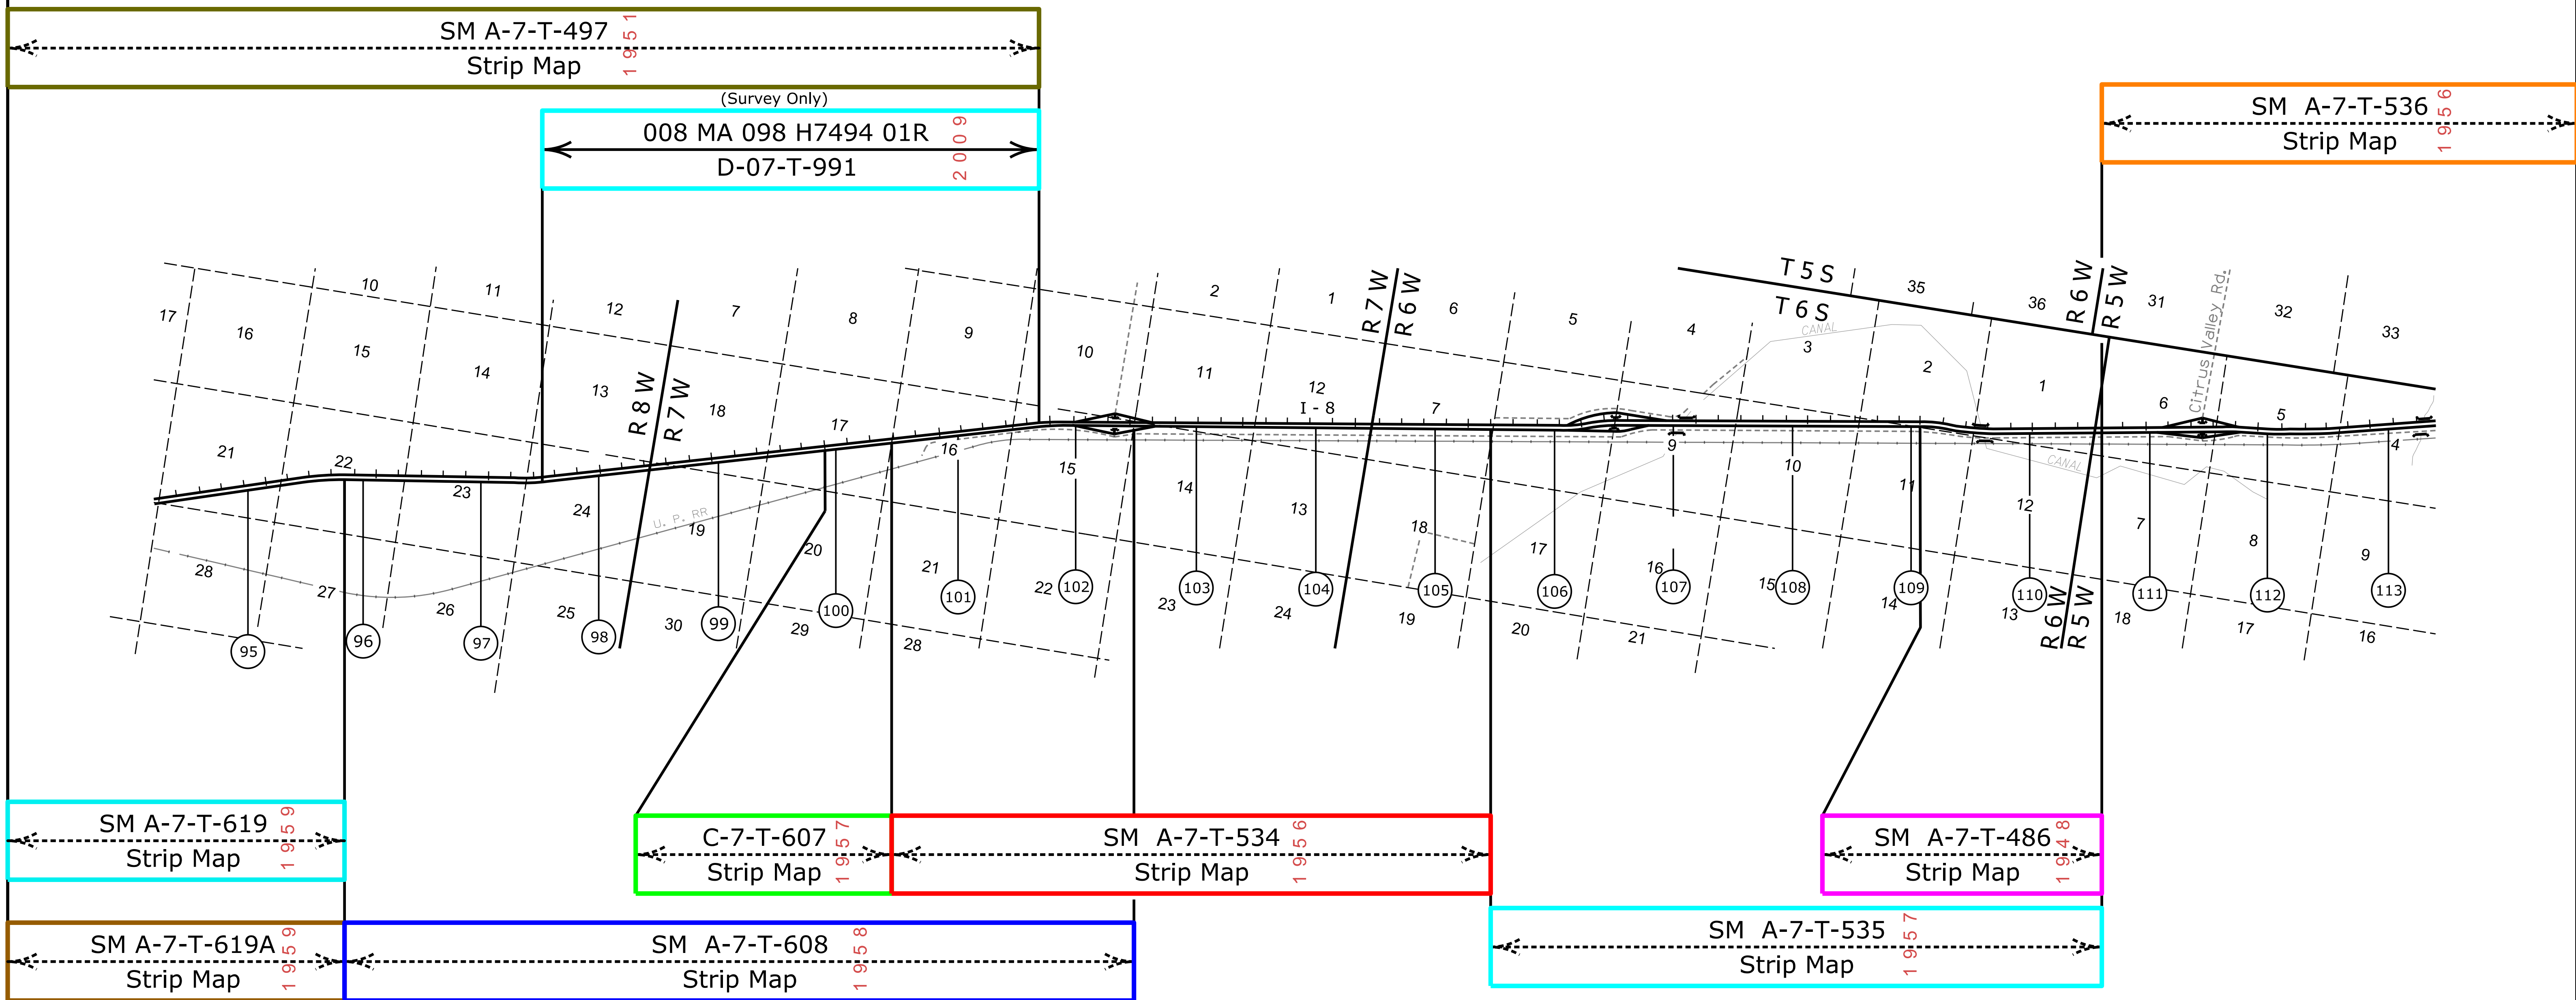

MARICOPA COUNTY

[Contact Us](#)

Click in colored box to view Plans/Maps
(xx) Mile Post Number

Right Of Way Index Map	ROUTE I - 8	MILEPOST 95.00 - 113.00
HIGHWAY NAME Yuma - Casa Grande Hwy.