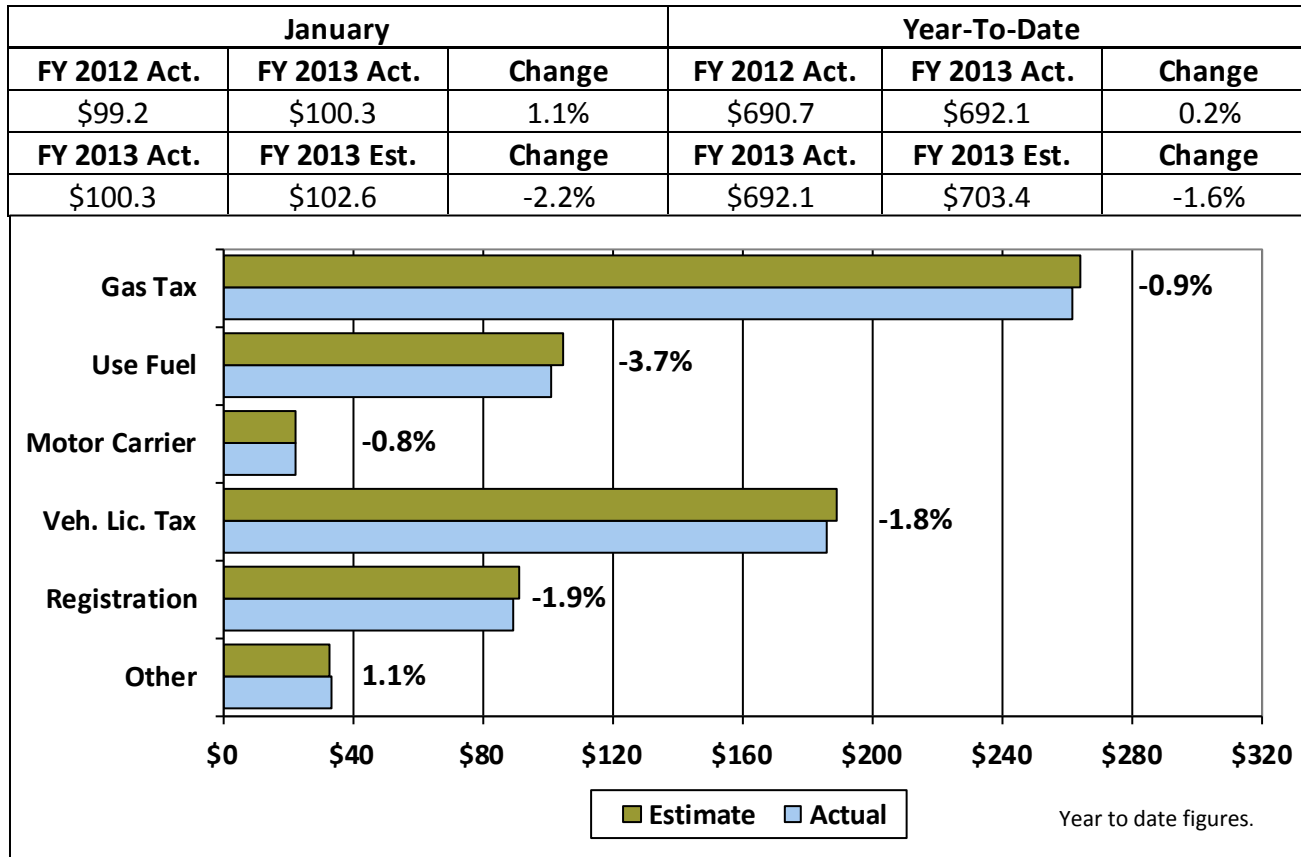

HIGHWAY USER REVENUE FUND

CURRENT REVENUE TRENDS

JANUARY 2013

(DOLLARS IN MILLIONS)

HIGHWAY USER REVENUE FUND

HISTORICAL REVENUE TRENDS BY CATEGORY

JANUARY 2013
(DOLLARS IN MILLIONS)