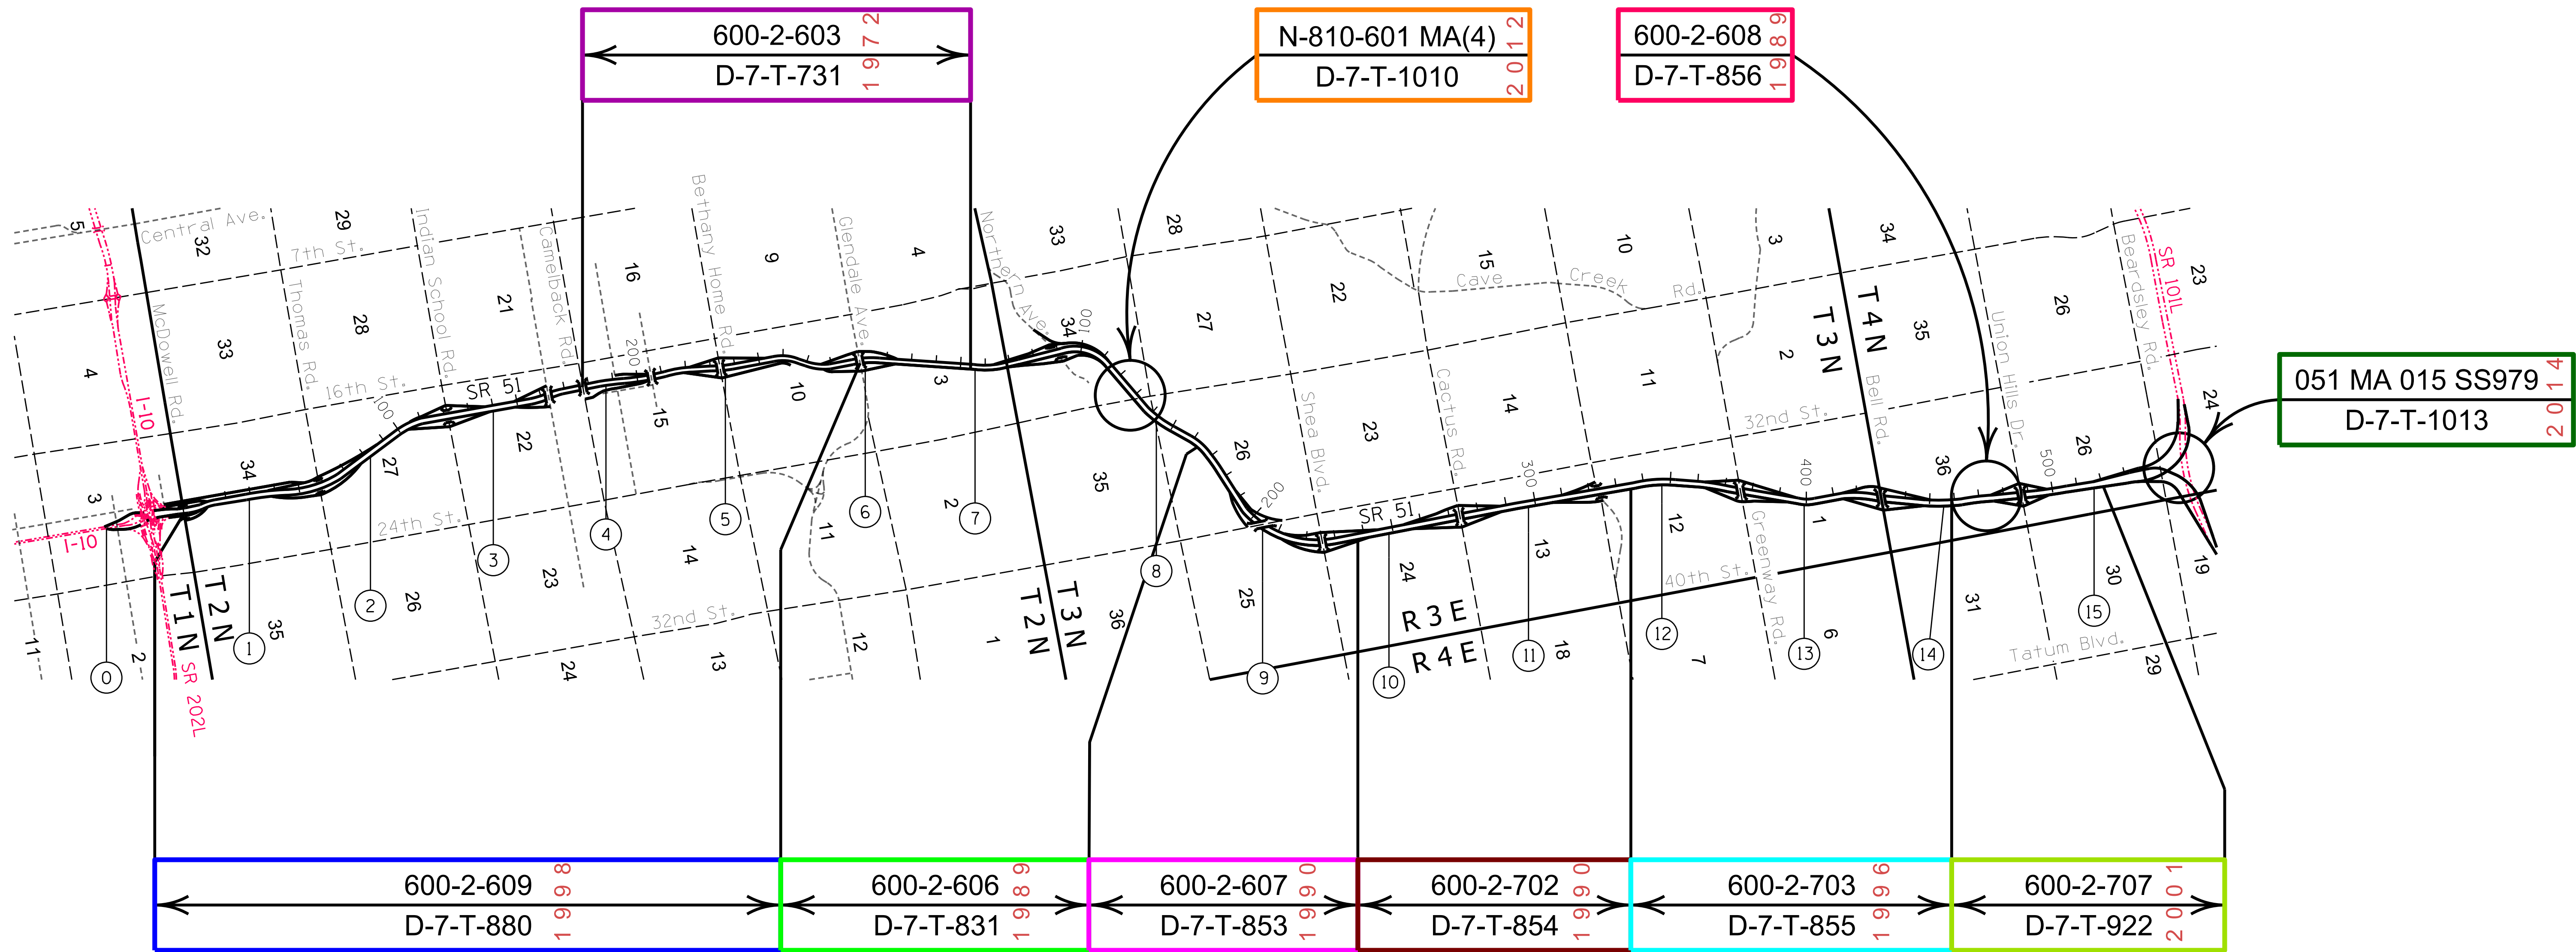

Click on MilePost numbers
to view Plans Index sheets

ⓧ Mile Post Numbers

SR 51

Mile Post: 0 to 16

MARICOPA COUNTY

[Contact Us](#)

Click in colored box
to view Plans/Maps
Ⓧ Mile Post Number

Right Of Way Index Map	ROUTE SR 51	MILEPOST 0.00 - 15.00
HIGHWAY NAME Piestewa Freeway		