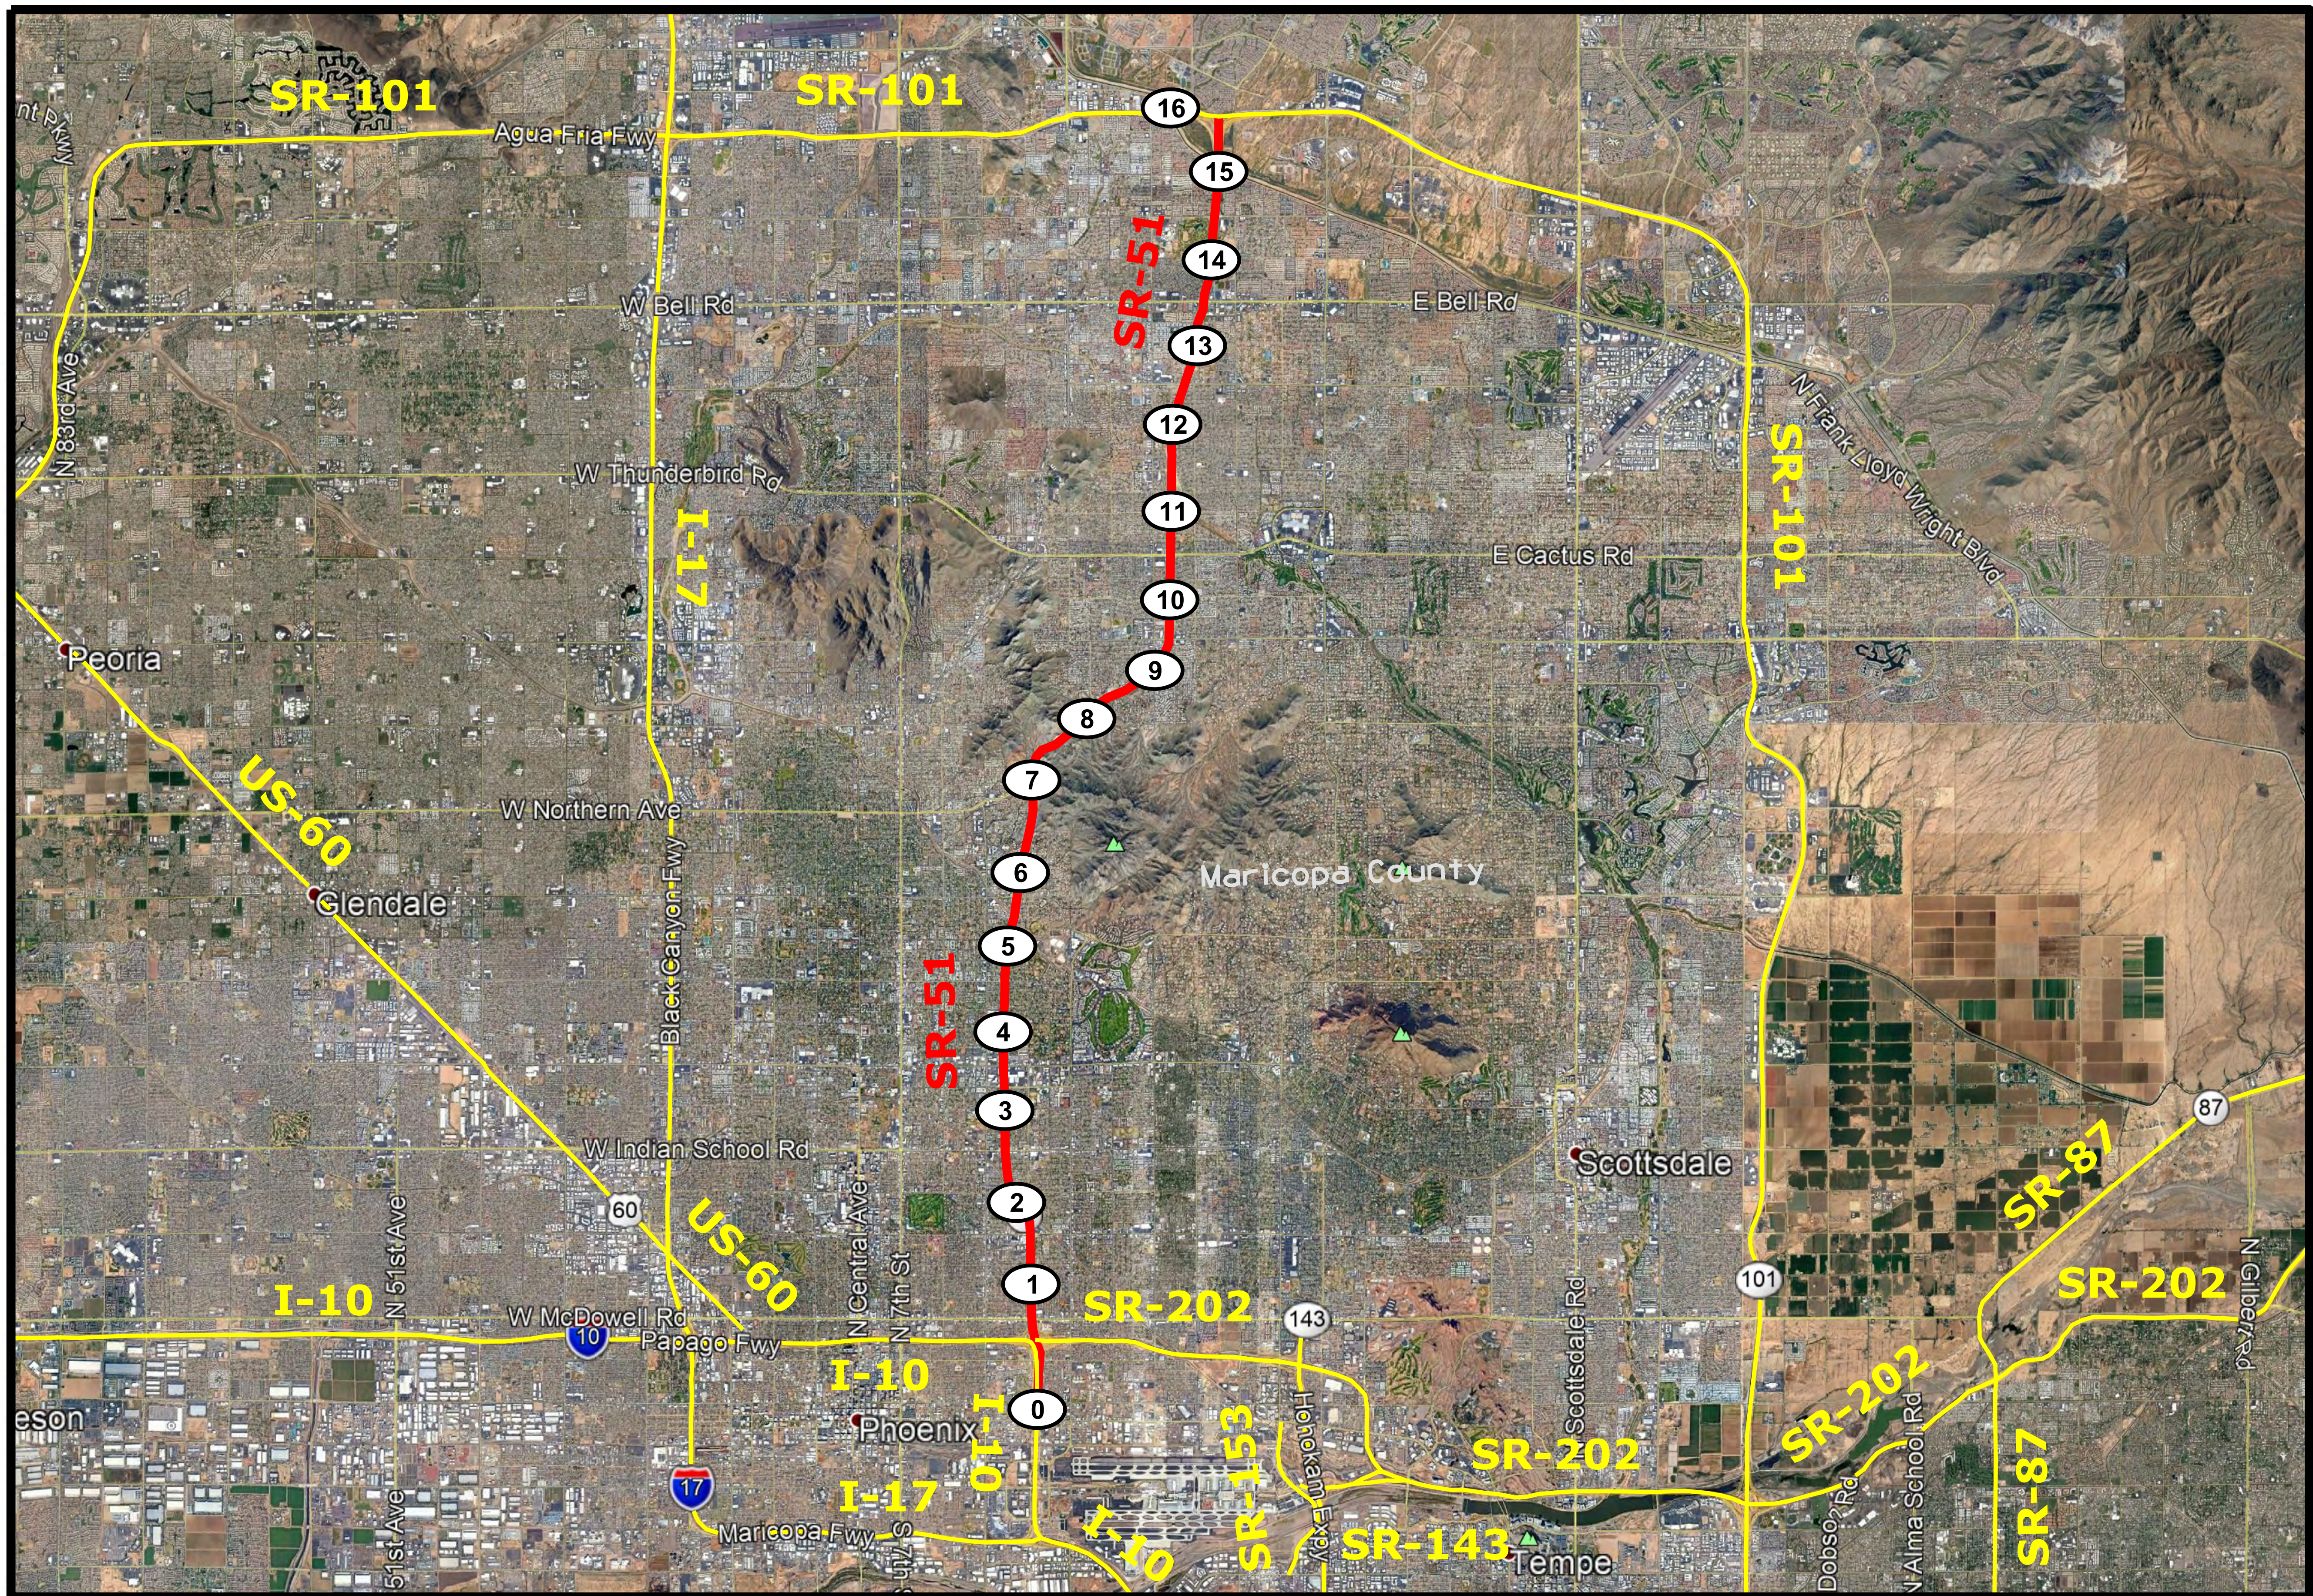

Click on MilePost numbers
to view Plans Index sheets

ⓧ Mile Post Numbers

SR 51

Mile Post: 0 to 16

MARICOPA COUNTY

[Contact Us](#)

Click in colored box
to view Plans/Maps
Ⓧ Mile Post Number

Right Of Way Index Map	ROUTE SR 51	MILEPOST 0.00 - 15.00
HIGHWAY NAME Piestewa Freeway		