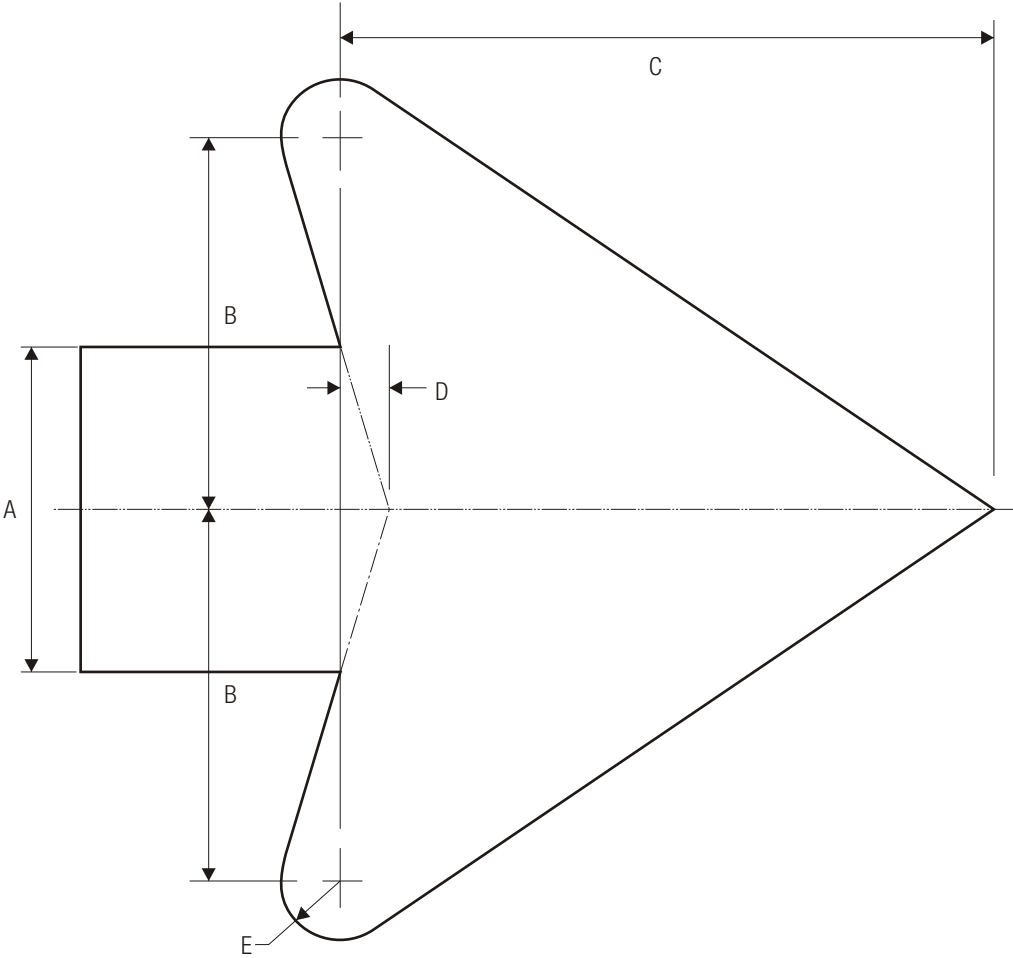

W4-1L

W4-1R
MERGE

A	B	C	D	E	F	G	H	J	K	L	M	N	P
24	.375	.625	10.25	8.75	3.5	2.375	4.188	22.25	1.5	6.375	2.625	10.375	22.188
30	.5	.75	13	11	4.375	3	5.25	28	1.875	8	3	13	27.75
36	.625	.875	15.75	13.25	5.25	3.625	6.313	33.625	2.25	9.625	4	15.625	33.313
48	.75	1.25	20.5	17.5	7	4.75	8.375	45	3	12.813	5.25	20.75	44.375

C

WARNING SIGN COLORS:
SYMBOL – BLACK
BACKGROUND– YELLOW (RETROREFLECTIVE)

TTC SIGN COLORS:
SYMBOL – BLACK
BACKGROUND– ORANGE (RETROREFLECTIVE)

STANDARD ARROW DETAILS

A	B	C	D	E
2	2.313	4.063	.313	.375
2.25	2.625	4.5	.375	.438
2.5	2.875	5.063	.375	.5
2.625	3	5.25	.375	.5
2.75	3	5.563	.438	.563
3	3.5	6.125	.438	.563
3.125	3.625	6.375	.5	.625
3.25	3.75	6.625	.5	.625
3.313	3.813	6.688	.5	.688
3.5	4	7.125	.563	.688
3.75	4.313	7.625	.563	.75
4	4.625	8.125	.625	.813
4.063	4.75	8.25	.625	.813
4.25	4.875	8.625	.625	.813
4.375	5	8.875	.688	.875
4.5	5.188	9.125	.688	.875