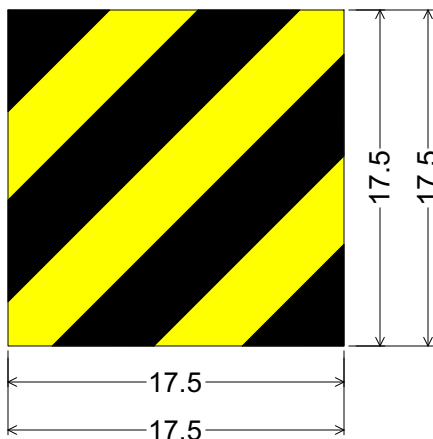

3.31" black stripes, 3.125" yellow stripes. 45 degree angle;

Colors:

Stripes: Black (Non-Reflective)

Background: Yellow (Reflective)

All dimensions are in inches

Designed By: R. C. Moeur

Issue Date: December 2013 (reissue Mar 2017)

For use with SKT-350 and ET-2000.

CODE: OM-101
SIZE: 17.5" x 17.5"
Standard

OM101-1L(17.5" x 17.5");

No border, Yellow;

3.75" black stripes, 3.25" yellow stripes. 45 degree angle;

OM101-1R(17.5" x 17.5");

No border, Yellow;

3.75" black stripes, 3.25" yellow stripes. 45 degree angle;

Colors:

Stripes: Black (Non-Reflective)

Background: Yellow (Reflective)

All dimensions are in inches

Designed By: R. C. Moeur

Issue Date: December 2013 (reissue Mar 2017)

For use with X-Lite.

CODE: OM-101

SIZE: 12" x 18"
Standard

OM101-1L(12" x 18");

No border, Yellow;

3.053" black stripes, 3.00" yellow stripes, 45 degree angle;

OM101-1R(12" x 18");

No border, Yellow;