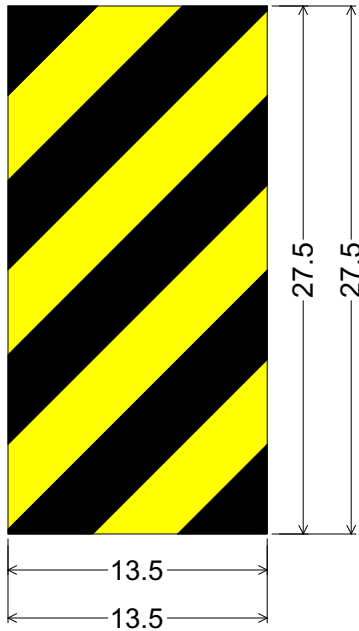

For use with ET-PLUS and FLEAT.

CODE: OM-101
SIZE: 13.5" x 27.5"
Standard

OM101-1L(13.5" x 27.5");

No border, Yellow;

3.30" black stripes, 3.125" yellow stripes. 45 degree angle;

OM101-1R(13.5" x 27.5");

No border, Yellow;

3.30" black stripes, 3.125" yellow stripes. 45 degree angle;

Colors:

Stripes: Black (Non-Reflective)

Background: Yellow (Reflective)

All dimensions are in inches

Designed By: R. C. Moeur

Issue Date: December 2013 (reissue Mar 2017)

For use with X-Lite.

CODE: OM-101

SIZE: 12" x 18"
Standard

OM101-1L(12" x 18");

No border, Yellow;

3.053" black stripes, 3.00" yellow stripes, 45 degree angle;

OM101-1R(12" x 18");

No border, Yellow;

2.633" black stripes, 2.5" yellow stripes, 45 degree angle;

Colors:

Stripes: Black (Non-Reflective)

Background: Yellow (Reflective)

All dimensions are in inches

Designed By: R. C. Moeur

Issue Date: March 2017