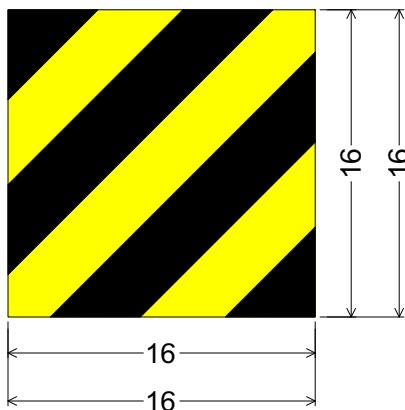

3.30" black stripes, 3.125" yellow stripes. 45 degree angle;

Colors:

Stripes: Black (Non-Reflective)

Background: Yellow (Reflective)

All dimensions are in inches

Designed By: R. C. Moeur

Issue Date: December 2013 (reissue Mar 2017)

For use with SRT-350 and SRT M10.

CODE: OM-101

SIZE: 16" x 16"
Standard

OM101-1L(16" x 16");

No border, Yellow;

3.31" black stripes, 3.125" yellow stripes. 45 degree angle;

OM101-1R(16" x 16");

No border, Yellow;

3.31" black stripes, 3.125" yellow stripes. 45 degree angle;

Colors:

Stripes: Black (Non-Reflective)

Background: Yellow (Reflective)

All dimensions are in inches

Designed By: R. C. Moeur

Issue Date: December 2013 (reissue Mar 2017)

For use with X-Lite.

CODE: OM-101

SIZE: 12" x 18"
Standard

OM101-1L(12" x 18");

No border, Yellow;

3.053" black stripes, 3.00" yellow stripes, 45 degree angle;

OM101-1R(12" x 18");

No border, Yellow;