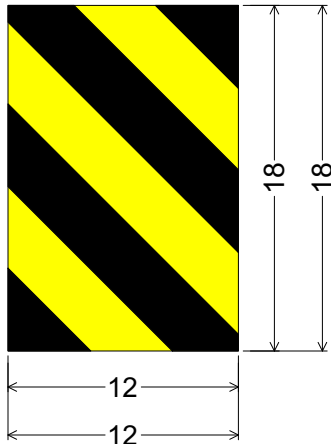

For use with SKT-350 and ET-2000.

CODE: OM-101
SIZE: 17.5" x 17.5"
Standard

OM101-1L(17.5" x 17.5");

No border, Yellow;

3.75" black stripes, 3.25" yellow stripes. 45 degree angle;

OM101-1R(17.5" x 17.5");

No border, Yellow;

3.75" black stripes, 3.25" yellow stripes. 45 degree angle;

Colors:

Stripes: Black (Non-Reflective)

Background: Yellow (Reflective)

All dimensions are in inches

Designed By: R. C. Moeur

Issue Date: December 2013 (reissue Mar 2017)

For use with X-Lite.

CODE: OM-101

SIZE: 12" x 18"
Standard

OM101-1L(12" x 18");

No border, Yellow;

3.053" black stripes, 3.00" yellow stripes, 45 degree angle;

OM101-1R(12" x 18");

No border, Yellow;

3.053" black stripes, 3.00" yellow stripes, 45 degree angle;

Colors:

Stripes: Black (Non-Reflective)

Background: Yellow (Reflective)

All dimensions are in inches

Designed By: R. C. Moeur

Issue Date: July 2015 (reissue Mar 2017)