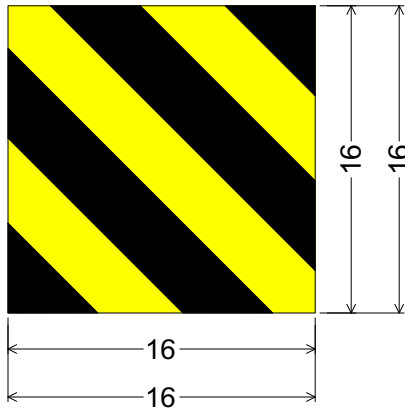

For use with ET-PLUS and FLEAT.

CODE: OM-101
SIZE: 13.5" x 27.5"
Standard

OM101-1L(13.5" x 27.5");

No border, Yellow;

3.30" black stripes, 3.125" yellow stripes. 45 degree angle;

OM101-1R(13.5" x 27.5");

No border, Yellow;

3.30" black stripes, 3.125" yellow stripes. 45 degree angle;

Colors:

Stripes: Black (Non-Reflective)

Background: Yellow (Reflective)

All dimensions are in inches

Designed By: R. C. Moeur

Issue Date: December 2013 (reissue Mar 2017)

For use with SRT-350 and SRT M10.

CODE: OM-101

SIZE: 16" x 16"
Standard

OM101-1L(16" x 16");

No border, Yellow;

3.31" black stripes, 3.125" yellow stripes. 45 degree angle;

OM101-1R(16" x 16");

No border, Yellow;

For use with X-Lite.

CODE: OM-101

SIZE: 12" x 18"
Standard

OM101-1L(12" x 18");

No border, Yellow;

3.053" black stripes, 3.00" yellow stripes, 45 degree angle;

OM101-1R(12" x 18");

No border, Yellow;