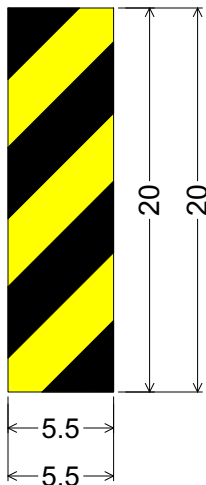

For use with X-Lite.

CODE: OM-101

SIZE: 12" x 18"
Standard

OM101-1L(12" x 18");

No border, Yellow;

3.053" black stripes, 3.00" yellow stripes, 45 degree angle;

OM101-1R(12" x 18");

No border, Yellow;

3.053" black stripes, 3.00" yellow stripes, 45 degree angle;

Colors:

Stripes: Black (Non-Reflective)

Background: Yellow (Reflective)

All dimensions are in inches

Designed By: R. C. Moeur

Issue Date: July 2015 (reissue Mar 2017)

For use with SoftStop.

CODE: OM-101

SIZE: 5.5" x 20"
Standard

OM101-1L(5.5" x 20");

No border, Yellow;

2.633" black stripes, 2.5" yellow stripes, 45 degree angle;

OM101-1R(5.5" x 20");

No border, Yellow;

2.633" black stripes, 2.5" yellow stripes, 45 degree angle;

Colors:

Stripes: Black (Non-Reflective)

Background: Yellow (Reflective)

All dimensions are in inches

Designed By: R. C. Moeur

Issue Date: March 2017