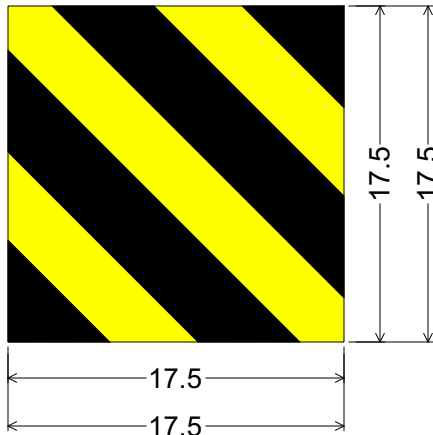

For use with SRT-350 and SRT M10.

CODE: OM-101

SIZE: 16" x 16"
Standard

OM101-1L(16" x 16");

No border, Yellow;

3.31" black stripes, 3.125" yellow stripes. 45 degree angle;

OM101-1R(16" x 16");

No border, Yellow;

3.31" black stripes, 3.125" yellow stripes. 45 degree angle;

Colors:

Stripes: Black (Non-Reflective)

Background: Yellow (Reflective)

All dimensions are in inches

Designed By: R. C. Moeur

Issue Date: December 2013 (reissue Mar 2017)

For use with SKT-350 and ET-2000.

CODE: OM-101
SIZE: 17.5" x 17.5"
Standard

OM101-1L(17.5" x 17.5");

No border, Yellow;

3.75" black stripes, 3.25" yellow stripes. 45 degree angle;

OM101-1R(17.5" x 17.5");

No border, Yellow;

For use with X-Lite.

CODE: OM-101

SIZE: 12" x 18"
Standard

OM101-1L(12" x 18");

No border, Yellow;

3.053" black stripes, 3.00" yellow stripes, 45 degree angle;

OM101-1R(12" x 18");

No border, Yellow;