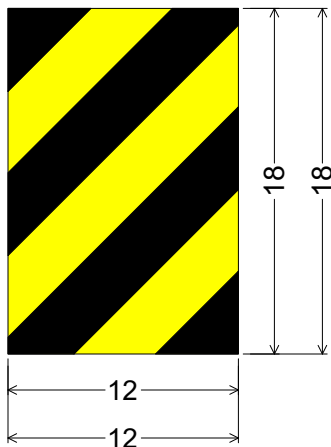

3.75" black stripes, 3.25" yellow stripes. 45 degree angle;

Colors:

Stripes: Black (Non-Reflective)

Background: Yellow (Reflective)

All dimensions are in inches

Designed By: R. C. Moeur

Issue Date: December 2013 (reissue Mar 2017)

For use with X-Lite.

CODE: OM-101

SIZE: 12" x 18"
Standard

OM101-1L(12" x 18");

No border, Yellow;

3.053" black stripes, 3.00" yellow stripes, 45 degree angle;

OM101-1R(12" x 18");

No border, Yellow;

3.053" black stripes, 3.00" yellow stripes, 45 degree angle;

Colors:

Stripes: Black (Non-Reflective)

Background: Yellow (Reflective)

All dimensions are in inches

Designed By: R. C. Moeur

Issue Date: July 2015 (reissue Mar 2017)

For use with SoftStop.

CODE: OM-101

SIZE: 5.5" x 20"
Standard

OM101-1L(5.5" x 20");

No border, Yellow;

2.633" black stripes, 2.5" yellow stripes, 45 degree angle;

OM101-1R(5.5" x 20");

No border, Yellow;