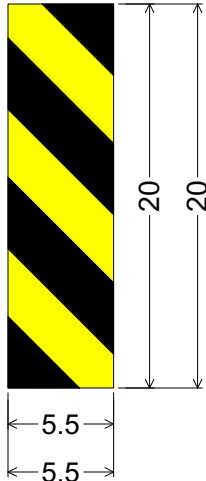

3.75" black stripes, 3.25" yellow stripes. 45 degree angle;

Colors:

Stripes: Black (Non-Reflective)

Background: Yellow (Reflective)

All dimensions are in inches

Designed By: R. C. Moeur

Issue Date: December 2013 (reissue Mar 2017)

For use with X-Lite.

CODE: OM-101

SIZE: 12" x 18"
Standard

OM101-1L(12" x 18");

No border, Yellow;

3.053" black stripes, 3.00" yellow stripes, 45 degree angle;

OM101-1R(12" x 18");

No border, Yellow;

3.053" black stripes, 3.00" yellow stripes, 45 degree angle;

Colors:

Stripes: Black (Non-Reflective)

Background: Yellow (Reflective)

All dimensions are in inches

Designed By: R. C. Moeur

Issue Date: July 2015 (reissue Mar 2017)

For use with SoftStop.

CODE: OM-101

SIZE: 5.5" x 20"
Standard

OM101-1L(5.5" x 20");

No border, Yellow;

2.633" black stripes, 2.5" yellow stripes, 45 degree angle;

OM101-1R(5.5" x 20");

No border, Yellow;