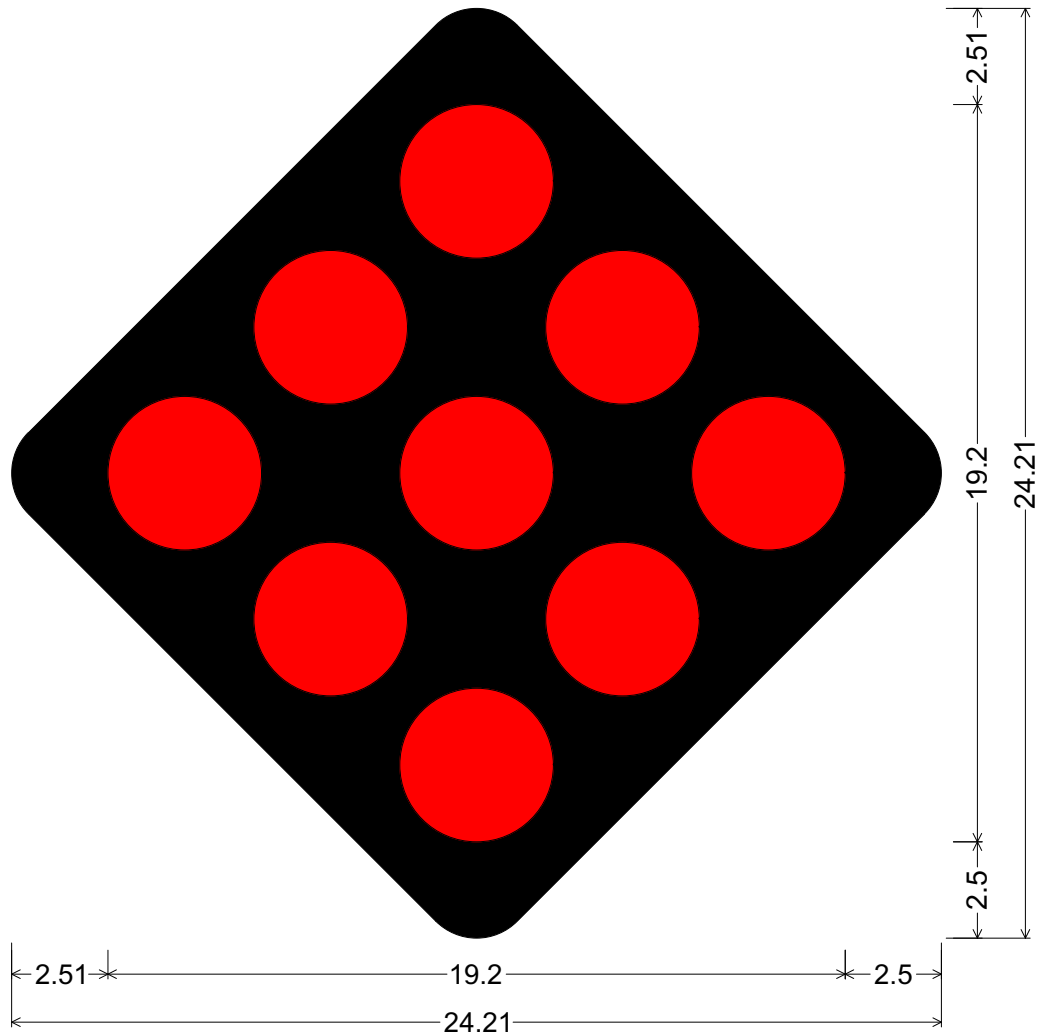

CODE: OM4-2
 SIZE: 18" x 18"
 Standard

OM4-2; 18.00" across sides 1.50" Radius, No border, Black;
 Reflector Grid (9 x 4" reflective elements, spaced 5.375" on centers;

Colors:

Reflective Elements: Red (Reflective)

Background: Black (Non-Reflective)

All dimensions are in inches

Designed By: R. C. Moeur

Issue Date: March 2017

CODE: OM4-3

SIZE: 18" x 18"
Standard

OM4-3; 18.00" across sides 1.50" Radius, No border, Red;

Colors:
Background: Red (Reflective)